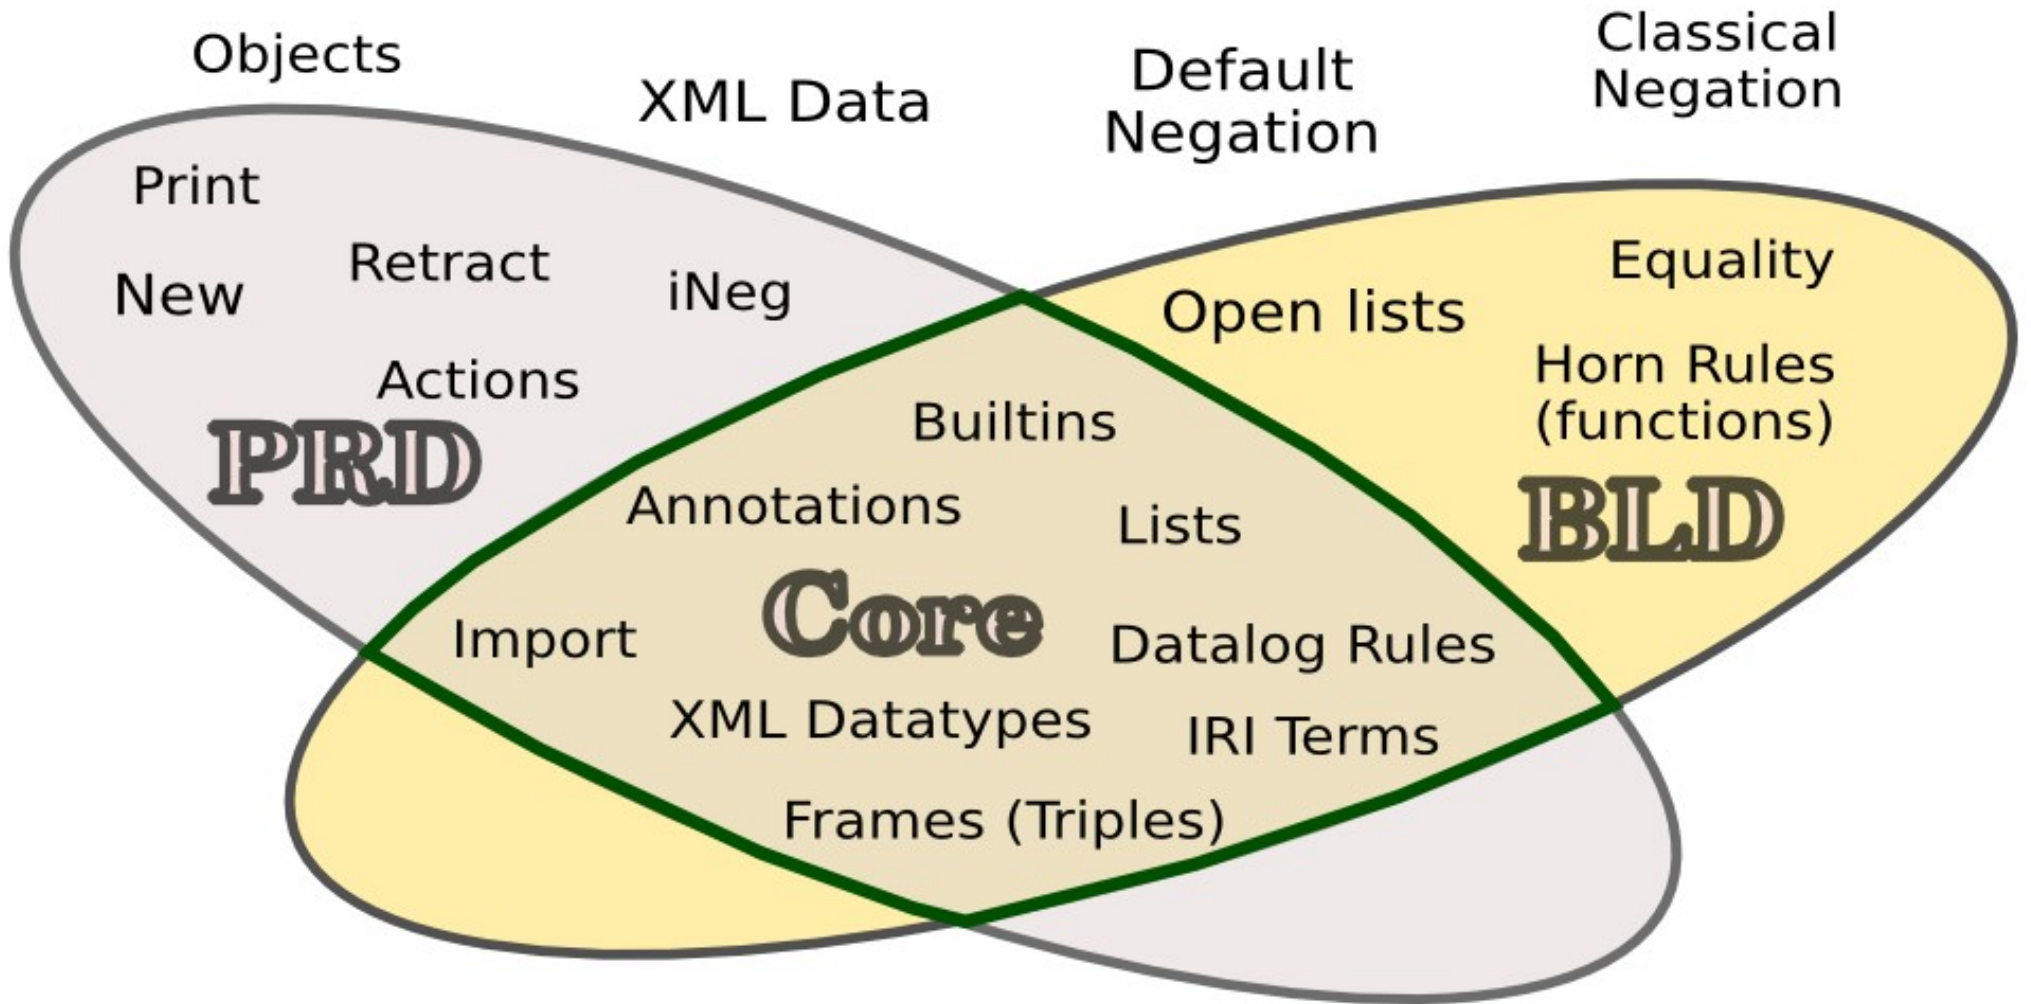

Rule Interchange Format (RIF) Standard

Connections to OWL, SPARQL, Rule Languages