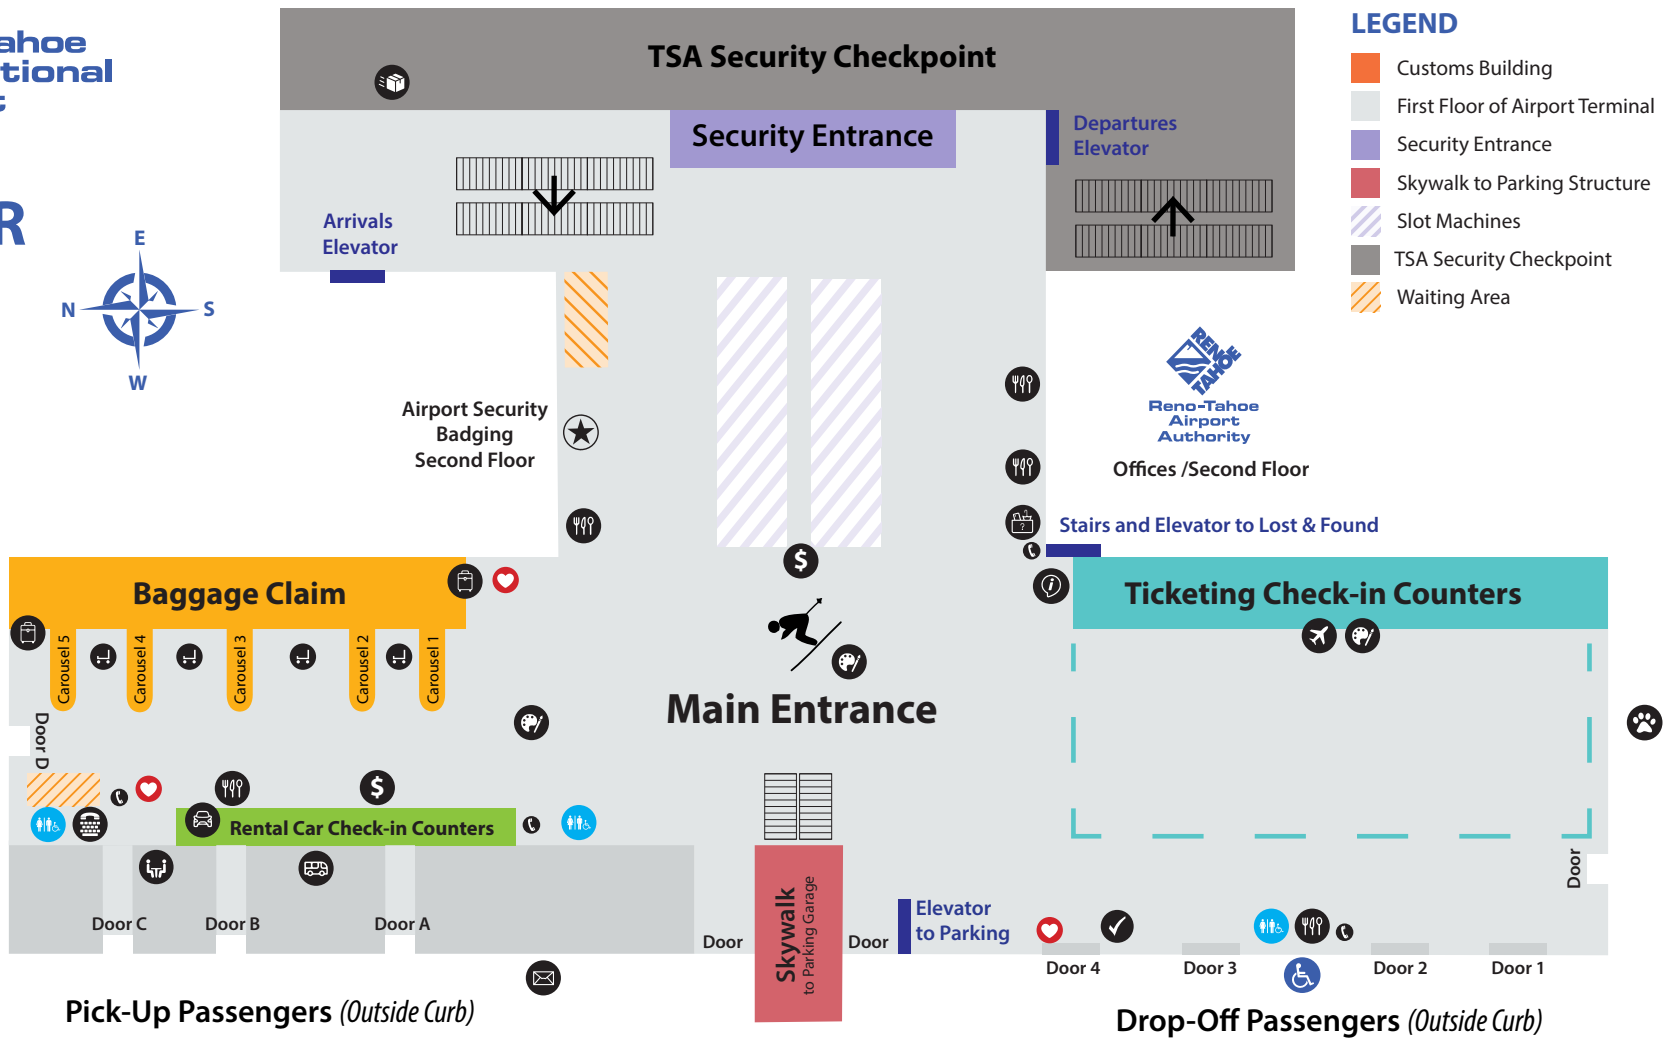

Reno-Tahoe International Airport

# FIRST FLOOR

Terminal Map is not to scale

www.renoairport.com

f @renoairport

## LEGEND

- Customs Building
- First Floor of Airport Terminal
- Security Entrance
- Skywalk to Parking Structure
- Slot Machines
- TSA Security Checkpoint
- Waiting Area

**Customs Building**

## PASSENGER SERVICES

- |  |  |  |  |                            |   |                            |  |
|--|--|--|--|----------------------------|---|----------------------------|--|
| Airport Mailers  | ATM  | Defibrillator  | Ground Transportation Pick-up  | Information Hub            | Restroom (Companion Care)                       | River Room (Meeting Space) | Telecommunications Device for the Deaf (TDD) |
| Animal Relief Area   | Art  | FedEx & USPS   | House Phones (Free Local & 800 Calls)  | Lost & Found               | Restrooms                                       | SmarteCarte                | TSA PreCheck Enrollment Center               |
| <b>Ticketing Check-in Counters</b><br>Alaska/Horizon<br>Allegiant<br>American<br>Delta<br>JetBlue<br>Southwest | <b>Baggage Claim &amp; Offices</b><br>Alaska<br>American/US Airways<br>Delta<br>JetBlue<br>Southwest<br>United | <b>Rental Car Check-in Counters</b><br>Alamo<br>Avis<br>Budget<br>Dollar/Thrifty<br>Enterprise | <b>Restaurants &amp; Retail Shops</b><br>Mari Chuy's Mexican Kitchen<br>Peet's Coffee & Tea<br>PGA TOUR Shop<br>Silver State Marketplace<br>Vending Machines | <b>Wheelchair Services</b> | <b>Shuttle Offices</b><br>South Tahoe Airporter |                            |  |