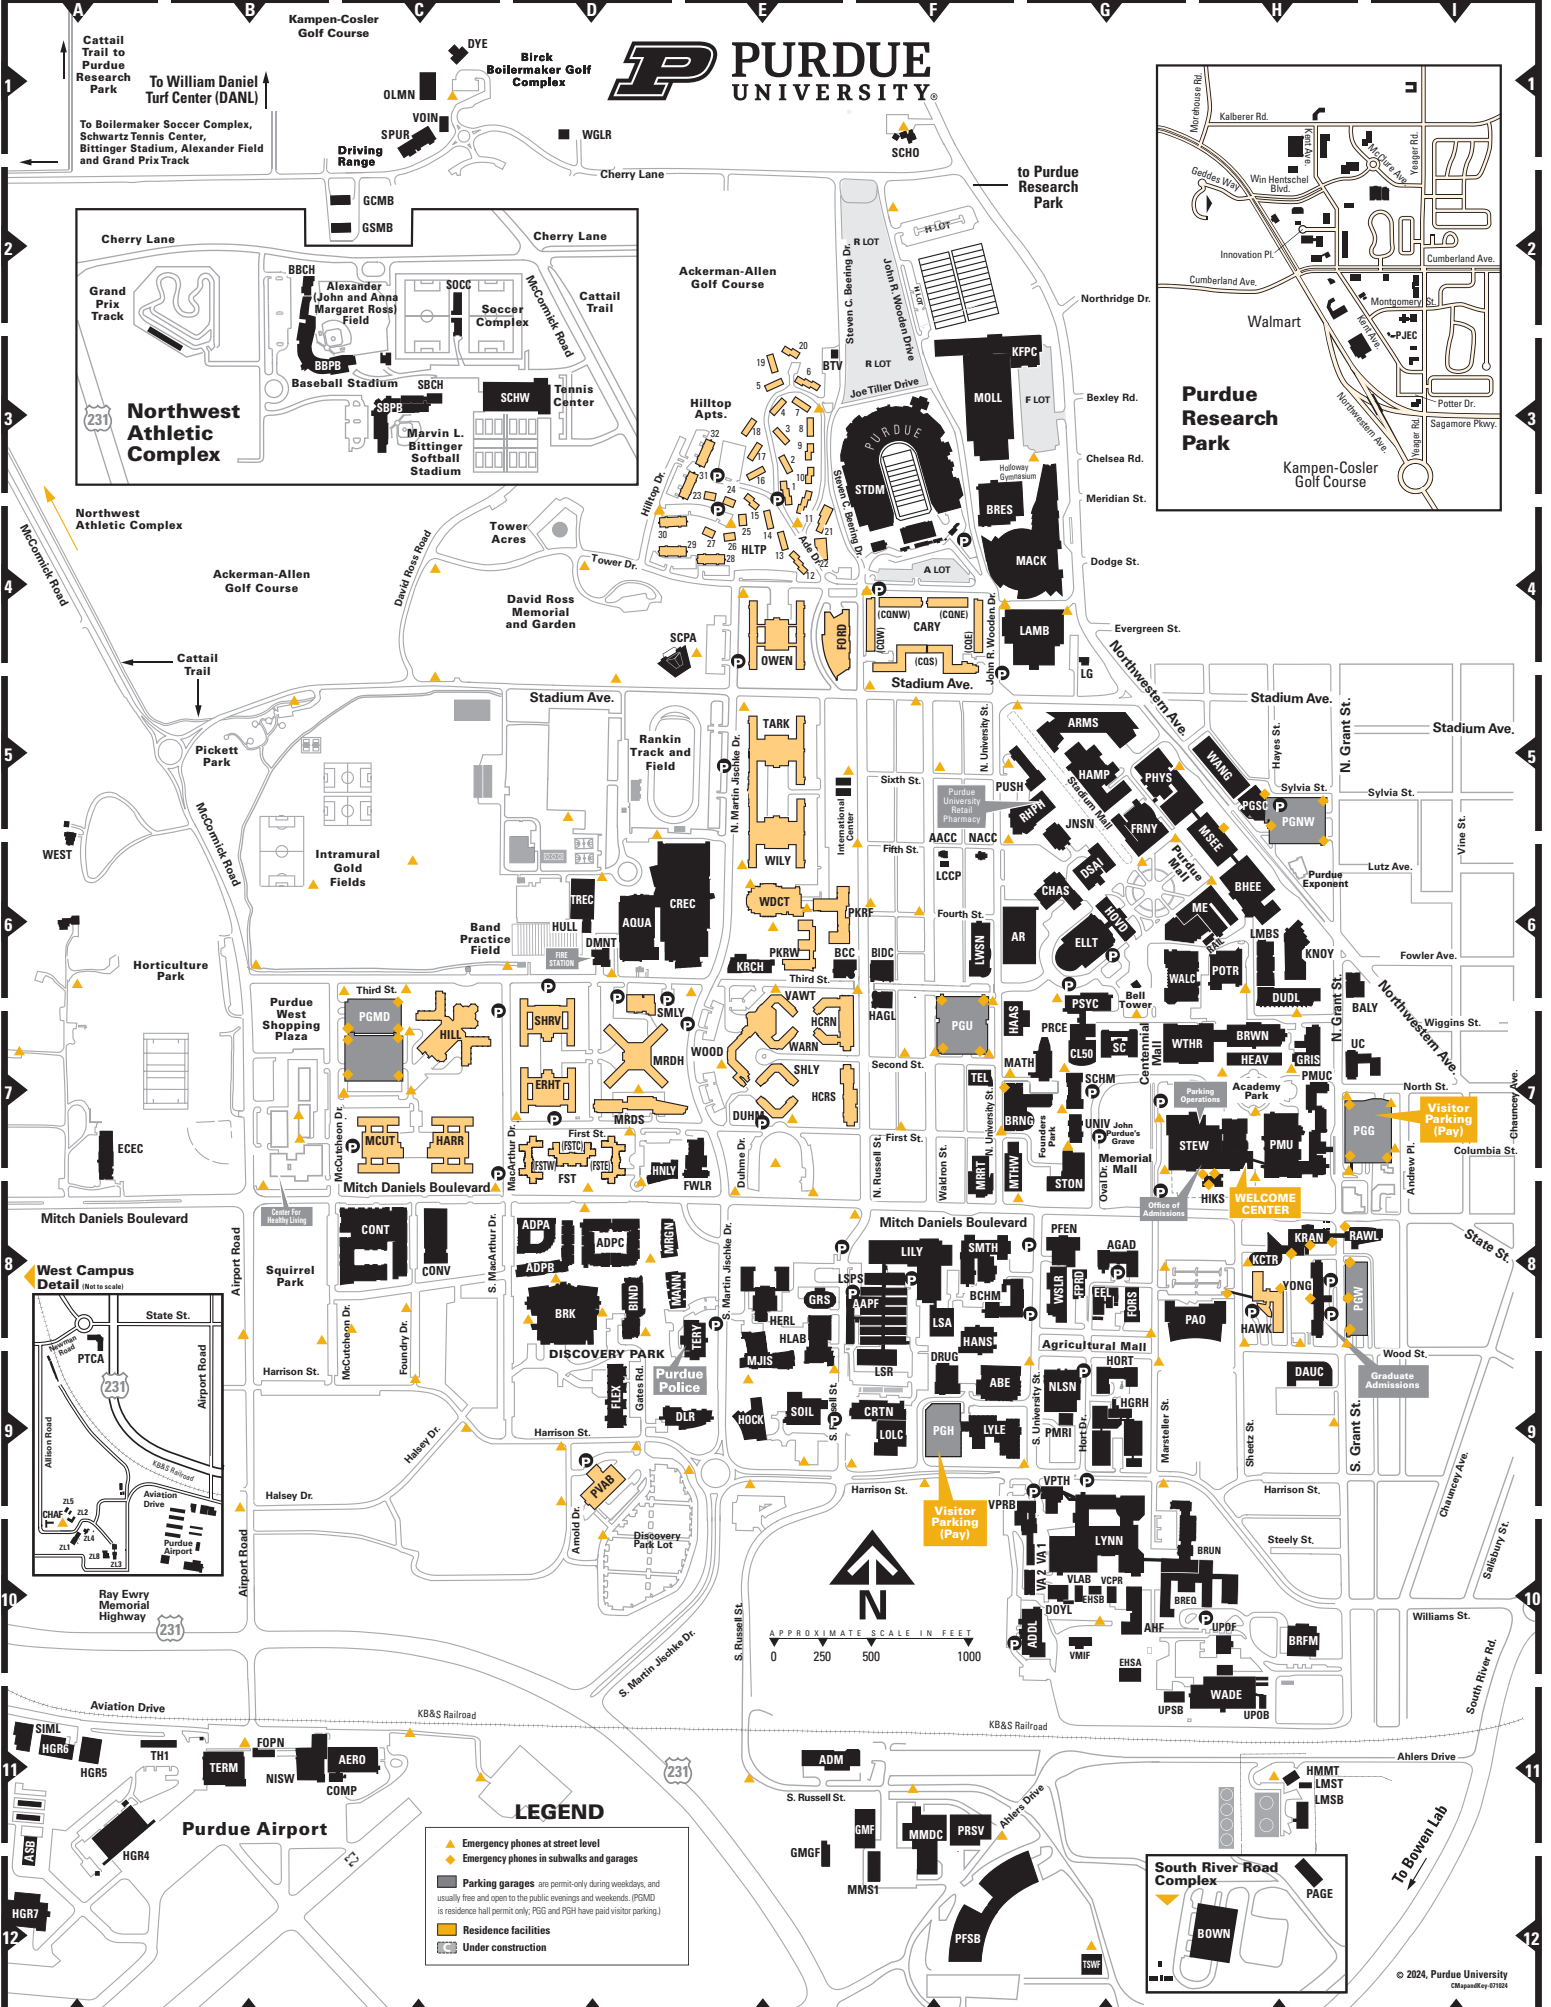

* Windsor Residence Halls
 † Part of Maurice J. Zucrow Laboratories

PURDUE UNIVERSITY

Cattail Trail to Purdue Research Park
 To William Daniel Turf Center (DANL)
 To Boilermaker Soccer Complex, Schwartz Tennis Center, Bittering Stadium, Alexander Field and Grand Prix Track

Cherry Lane
 Grand Prix Track
Northwest Athletic Complex
 BBCH Alexander (John and Anna Margaret Ross) Field
 SOCC Soccer Complex
 Baseball Stadium
 SBCH
 SBPB
 Marwin L. Bittering Softball Stadium
 SCHW
 Tennis Center

to Purdue Research Park
 Northridge Dr.
 Bexley Rd.
 Chelsea Rd.
 Meridian St.
 Dodge St.
 Evergreen St.
Purdue Research Park
 Walmart
 Kampen-Cosler Golf Course

West Campus Detail
 (Not to scale)
 State St.
 Airport Road
 Airport Road
 PTCA
 215
 216
 217
 218
 219
 220
 221
 222
 223
 224
 225
 226
 227
 228
 229
 230
 Ray Evry Memorial Highway (231)
 Aviation Drive
 Purdue Airport