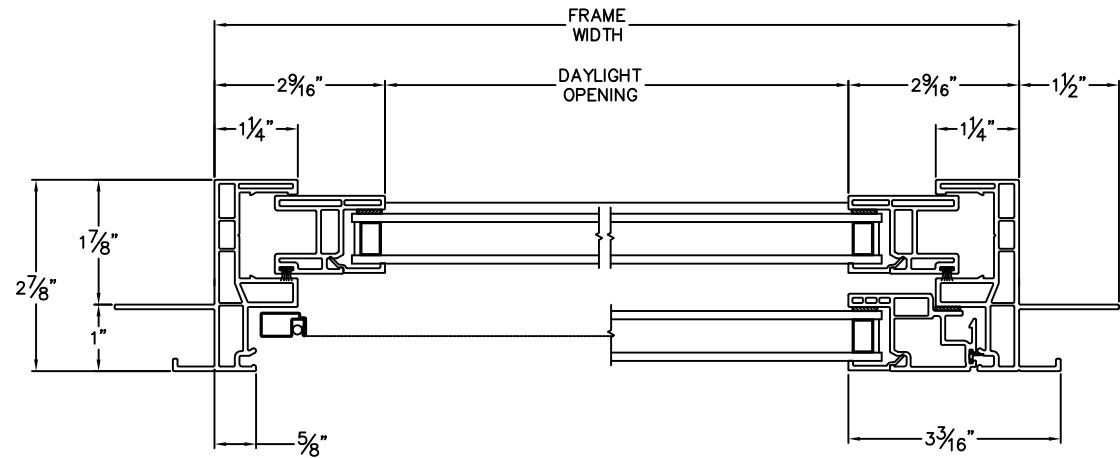

Cross Section Drawing

Trinsic Single Hung Below Window 1" Nailfin Setback Frame with J-Channel

Clearly the best.™

CAD File Scale
NTS

View
Horizontal & Vertical

File Name
Trinsic_2230J_SHB_1in_J-Channel

Units
Inch

Revision
08/2018

More Technical Documents can be found at milgard.com/professionals
Due to continual research and development, details may be changed at any time. ©2018 Milgard Mfg.

SINGLE HUNG BELOW SERIES 2230J