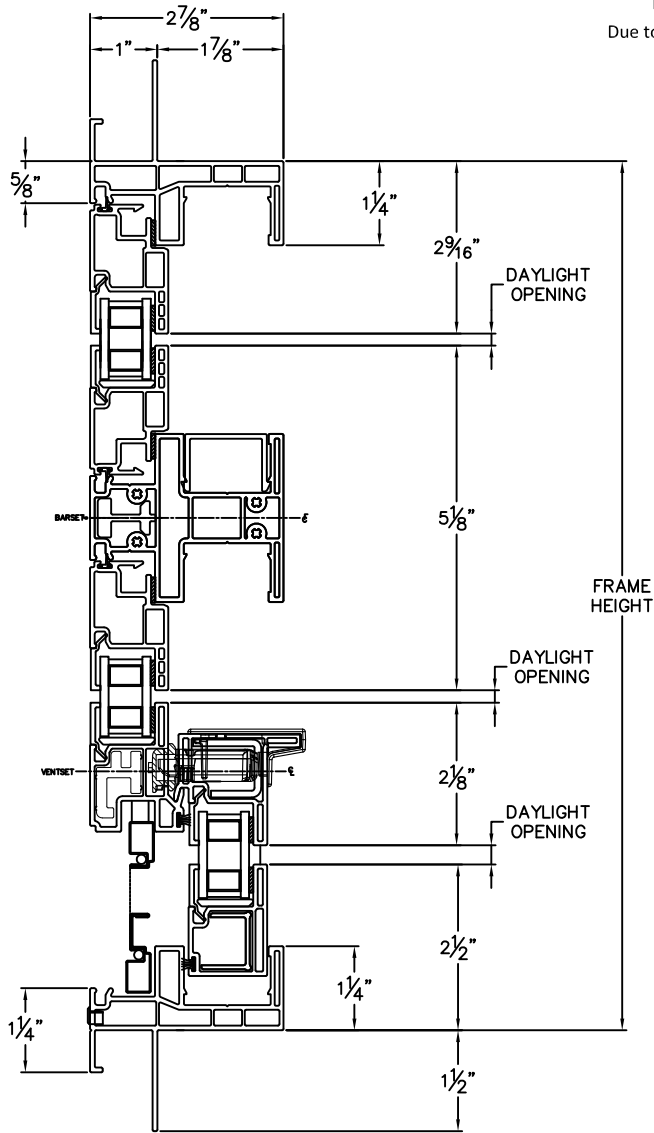

Cross Section Drawing

Trinsic Single Hung Below Window 1" Nailfin Setback Frame with J-Channel

Clearly the best.™

CAD File Scale
NTS

View
Horizontal & Vertical

File Name
Trinsic_2230J_SHB_1in_J-Channel

Units
Inch

Revision
08/2018

More Technical Documents can be found at milgard.com/professionals
Due to continual research and development, details may be changed at any time. ©2018 Milgard Mfg.

SINGLE HUNG BELOW SERIES 2230J

HEAD & SILL