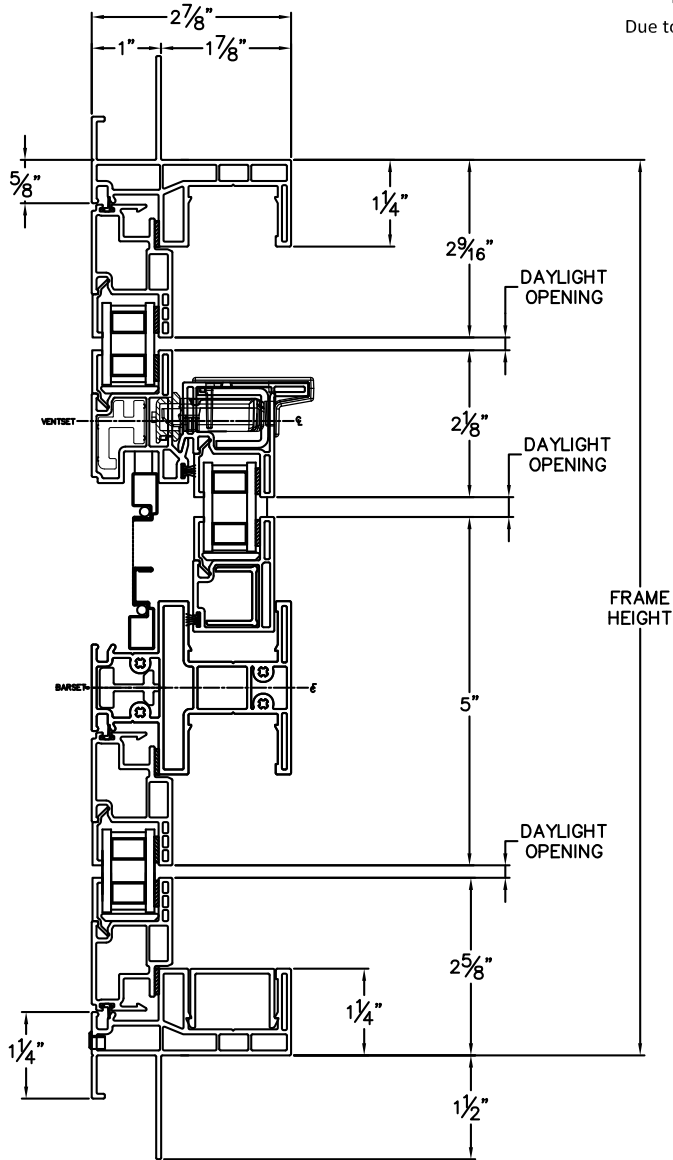

Cross Section Drawing

Trinsic Single Hung Above Window 1" Nailfin Setback Frame with J-Channel

Clearly the best.™

CAD File Scale
NTS

View
Horizontal & Vertical

File Name
Trinsic_2230J_SHA_1in_J-Channel

Units
Inch

Revision
08/2018

More Technical Documents can be found at milgard.com/professionals
Due to continual research and development, details may be changed at any time. ©2018 Milgard Mfg.

SINGLE HUNG ABOVE SERIES 2230J

HEAD & SILL