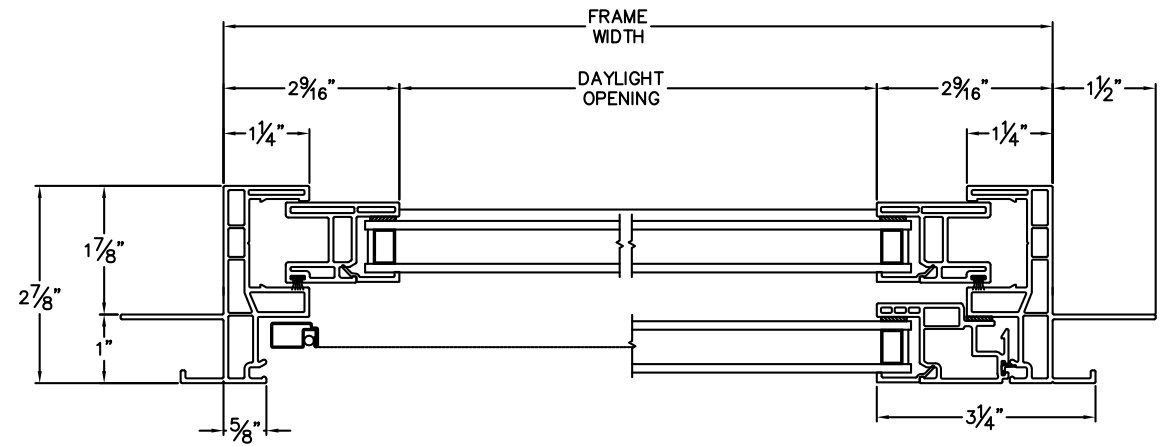

Cross Section Drawing

Trinsic Single Hung Above Window 1" Nailfin Setback Frame with J-Channel

Clearly the best.™

CAD File Scale
NTS

View
Horizontal & Vertical

File Name
Trinsic_2230J_SHA_1in_J-Channel

Units
Inch

Revision
08/2018

More Technical Documents can be found at milgard.com/professionals
Due to continual research and development, details may be changed at any time. ©2018 Milgard Mfg.

SINGLE HUNG ABOVE SERIES 2230J

JAMBS