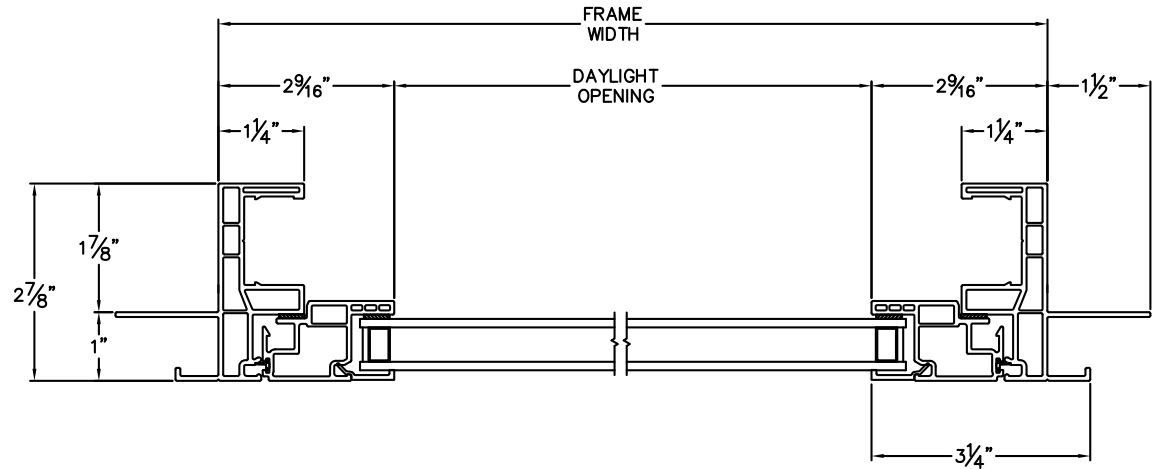

Cross Section Drawing

Trinsic Single Hung Above Window 1" Nailfin Setback Frame with J-Channel

Clearly the best.™

CAD File Scale
NTS

View
Horizontal & Vertical

File Name
Trinsic_2230J_SHA_1in_J-Channel

Units
Inch

Revision
08/2018

More Technical Documents can be found at milgard.com/professionals
Due to continual research and development, details may be changed at any time. ©2018 Milgard Mfg.

SINGLE HUNG ABOVE SERIES 2230J

JAMBS