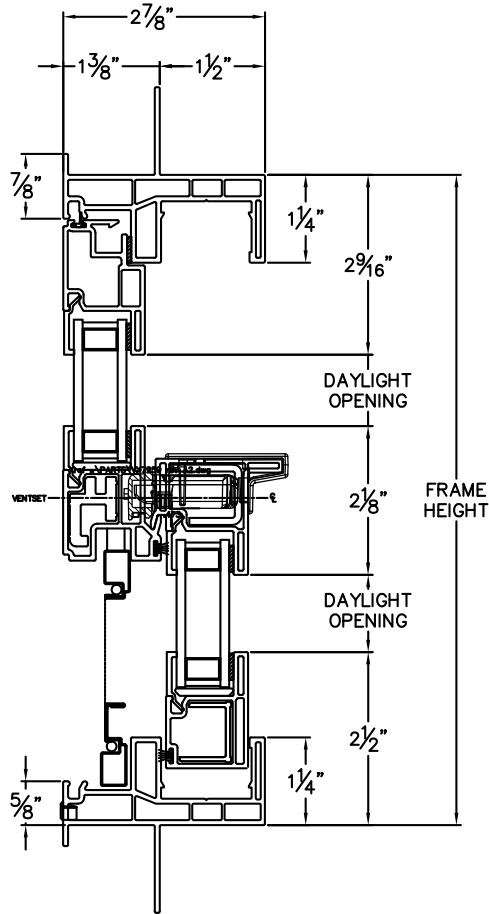

Cross Section Drawing

Trinsic Triple Single Hung Window

1 3/8" Nailfin Setback Frame with Stucco Key

CAD File Scale
NTS

View
Horizontal & Vertical

File Name
Trinsic_2211_TSH_1.375in_Stucco

Units
Inch

Revision
08/2018

More Technical Documents can be found at milgard.com/professionals
Due to continual research and development, details may be changed at any time. ©2018 Milgard Mfg.

TRIPLE SINGLE HUNG SERIES 2211

HEAD & SILL