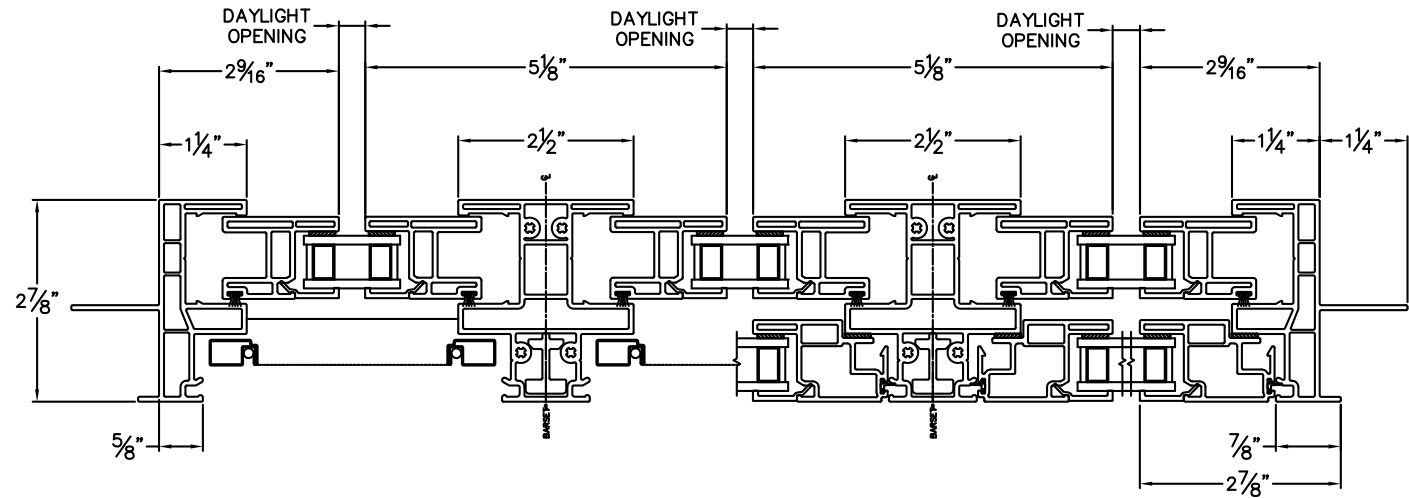

Cross Section Drawing

Trinsic Triple Single Hung Window

1 3/8" Nailfin Setback Frame with Stucco Key

CAD File Scale
NTS

View
Horizontal & Vertical

File Name
Trinsic_2211_TSH_1.375in_Stucco

Units
Inch

Revision
08/2018

More Technical Documents can be found at milgard.com/professionals
Due to continual research and development, details may be changed at any time. ©2018 Milgard Mfg.

TRIPLE SINGLE HUNG SERIES 2211

HEAD & SILL

JAMBS