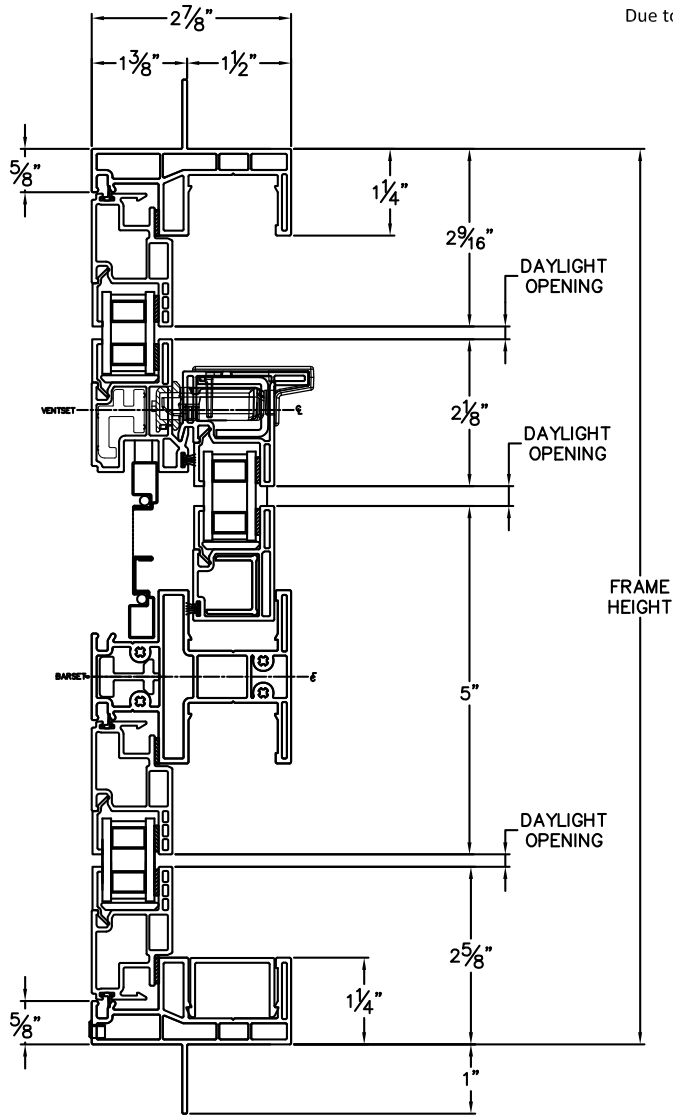

Cross Section Drawing

Trinsic Single Hung Above Window 1 3/8" Nailfin Setback Frame

Clearly the best.™

CAD File Scale
NTS

View
Horizontal & Vertical

File Name
Trinsic_2210_SHA_1.375in

Units
Inch

Revision
08/2018

More Technical Documents can be found at milgard.com/professionals

Due to continual research and development, details may be changed at any time. ©2018 Milgard Mfg.

SINGLE HUNG ABOVE SERIES 2210

HEAD & SILL