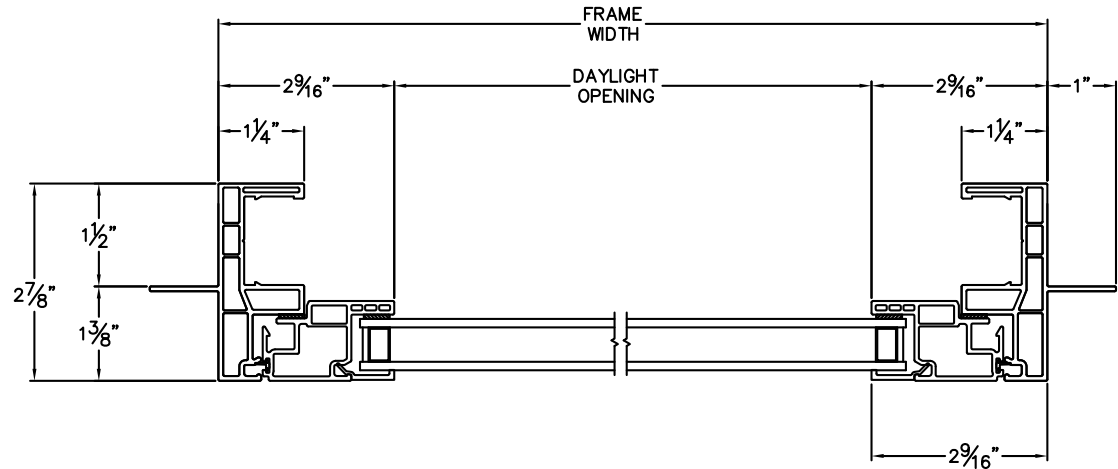

Cross Section Drawing

Trinsic Single Hung Above Window 1 3/8" Nailfin Setback Frame

Clearly the best.™

CAD File Scale
NTS

View
Horizontal & Vertical

File Name
Trinsic_2210_SHA_1.375in

Units
Inch

Revision
08/2018

More Technical Documents can be found at milgard.com/professionals

Due to continual research and development, details may be changed at any time. ©2018 Milgard Mfg.

SINGLE HUNG ABOVE SERIES 2210

HEAD & SILL