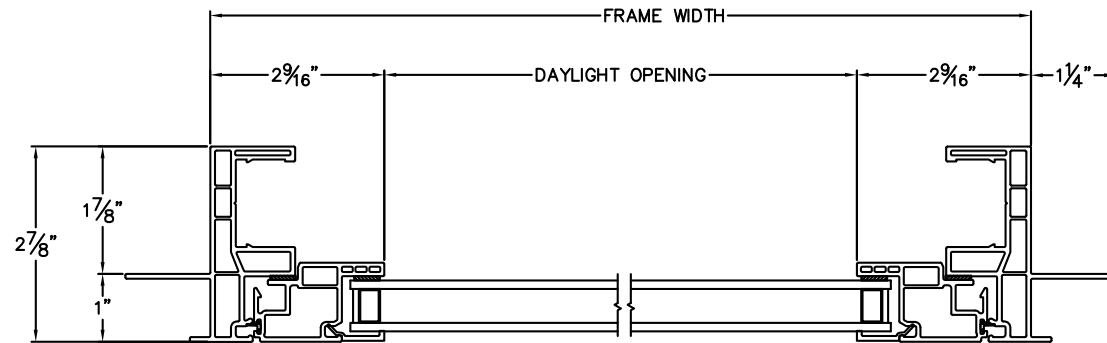

Cross Section Drawing

Trinsic Horizontal Slider Below Window 1" Nailfin Setback Frame with Stucco Key

CAD File Scale
NTS

View
Horizontal & Vertical

File Name
TRINSIC_2130_HVB_1in_Stucco

Units
Inch

Revision
08/2018

More Technical Documents can be found at milgard.com/professionals
Due to continual research and development, details may be changed at any time. ©2018 Milgard Mfg.

HALF VENT BELOW SERIES 2130

HEAD & SILL