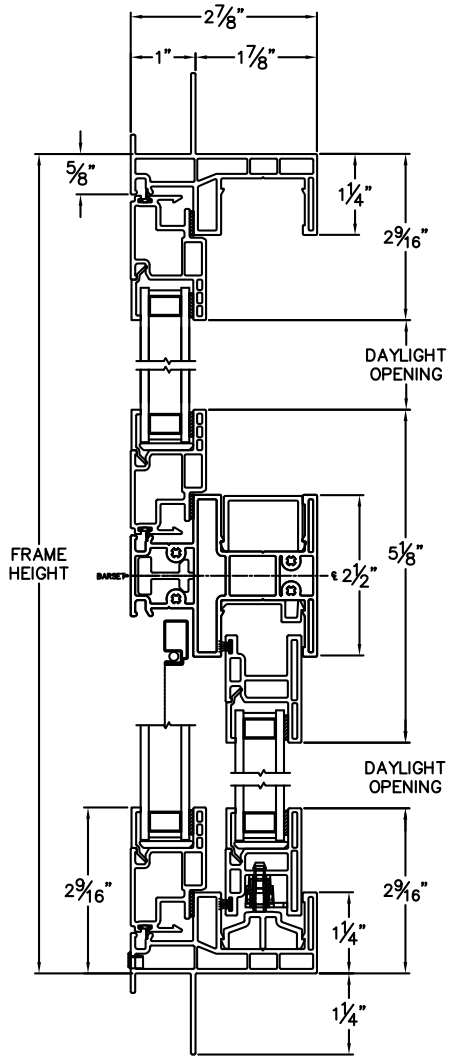

HALF VENT BELOW SERIES 2130

HEAD & SILL