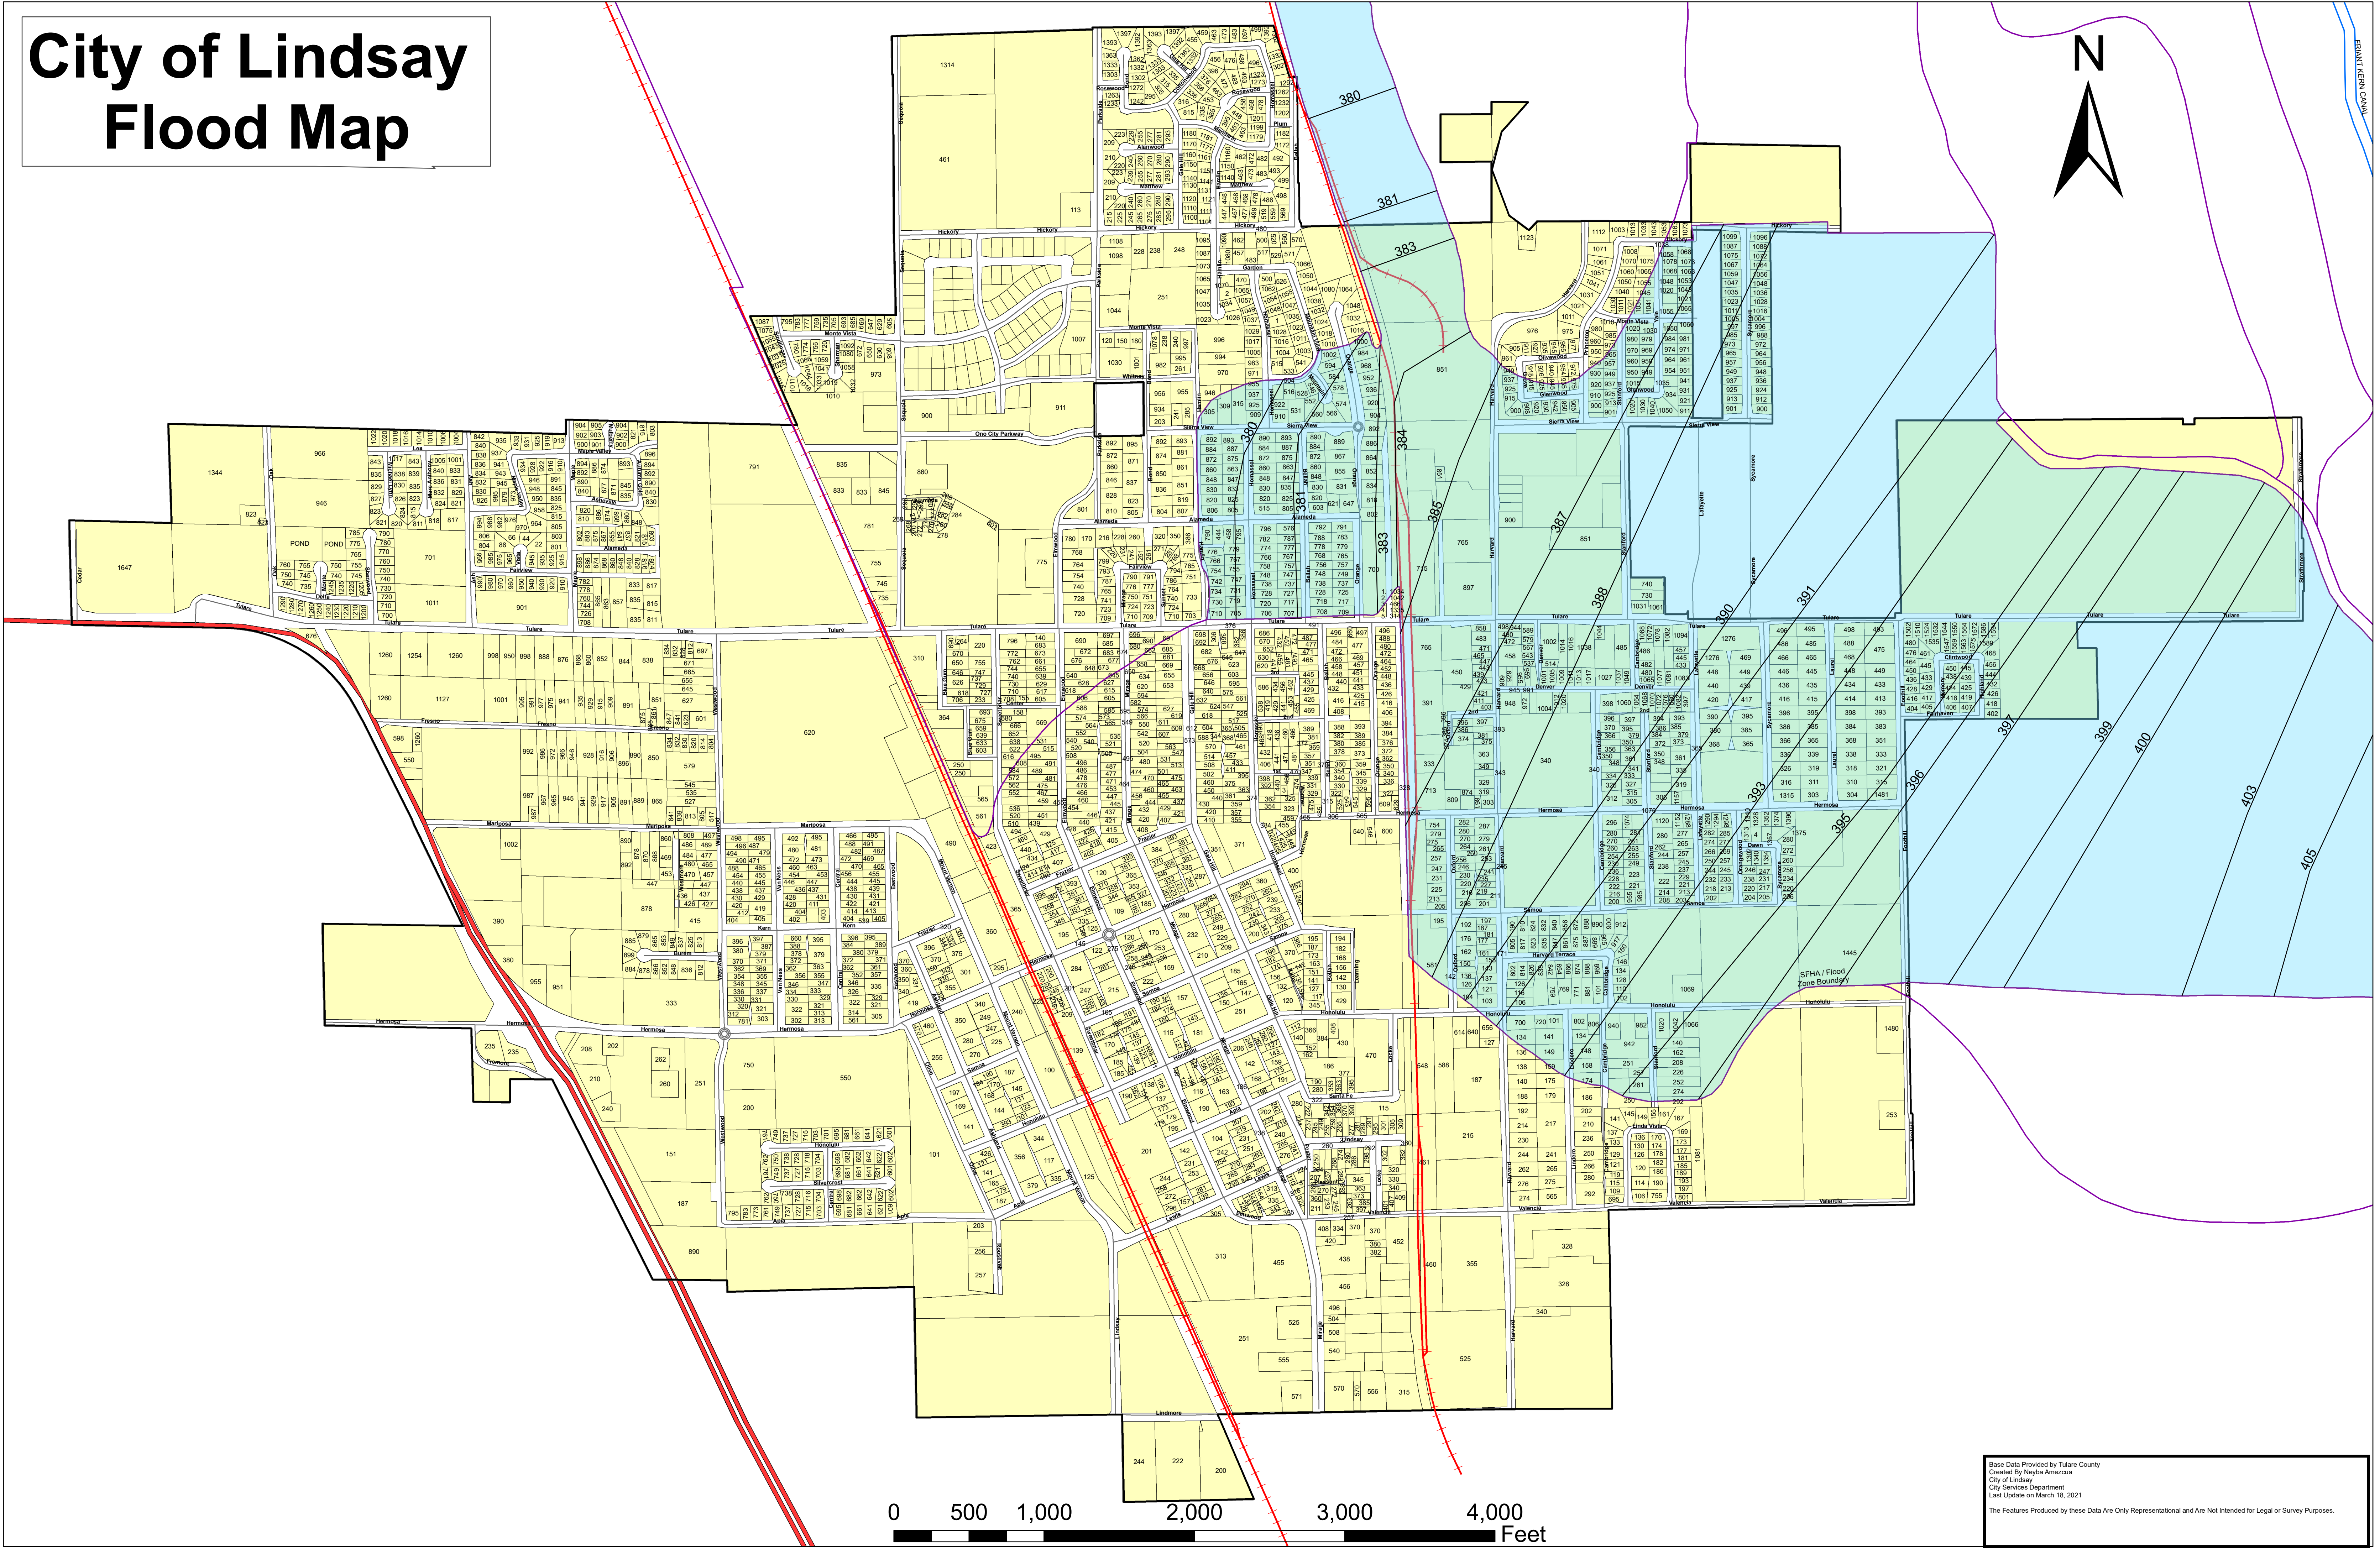

City of Lindsay Flood Map

0 500 1,000 2,000 3,000 4,000 Feet

Base Data Provided by Tulare County
Created by Noyba Amezcua
City of Lindsay
City Services Department
Last Update on March 18, 2021
The Features Produced by these Data Are Only Representational and Are Not Intended for Legal or Survey Purposes.