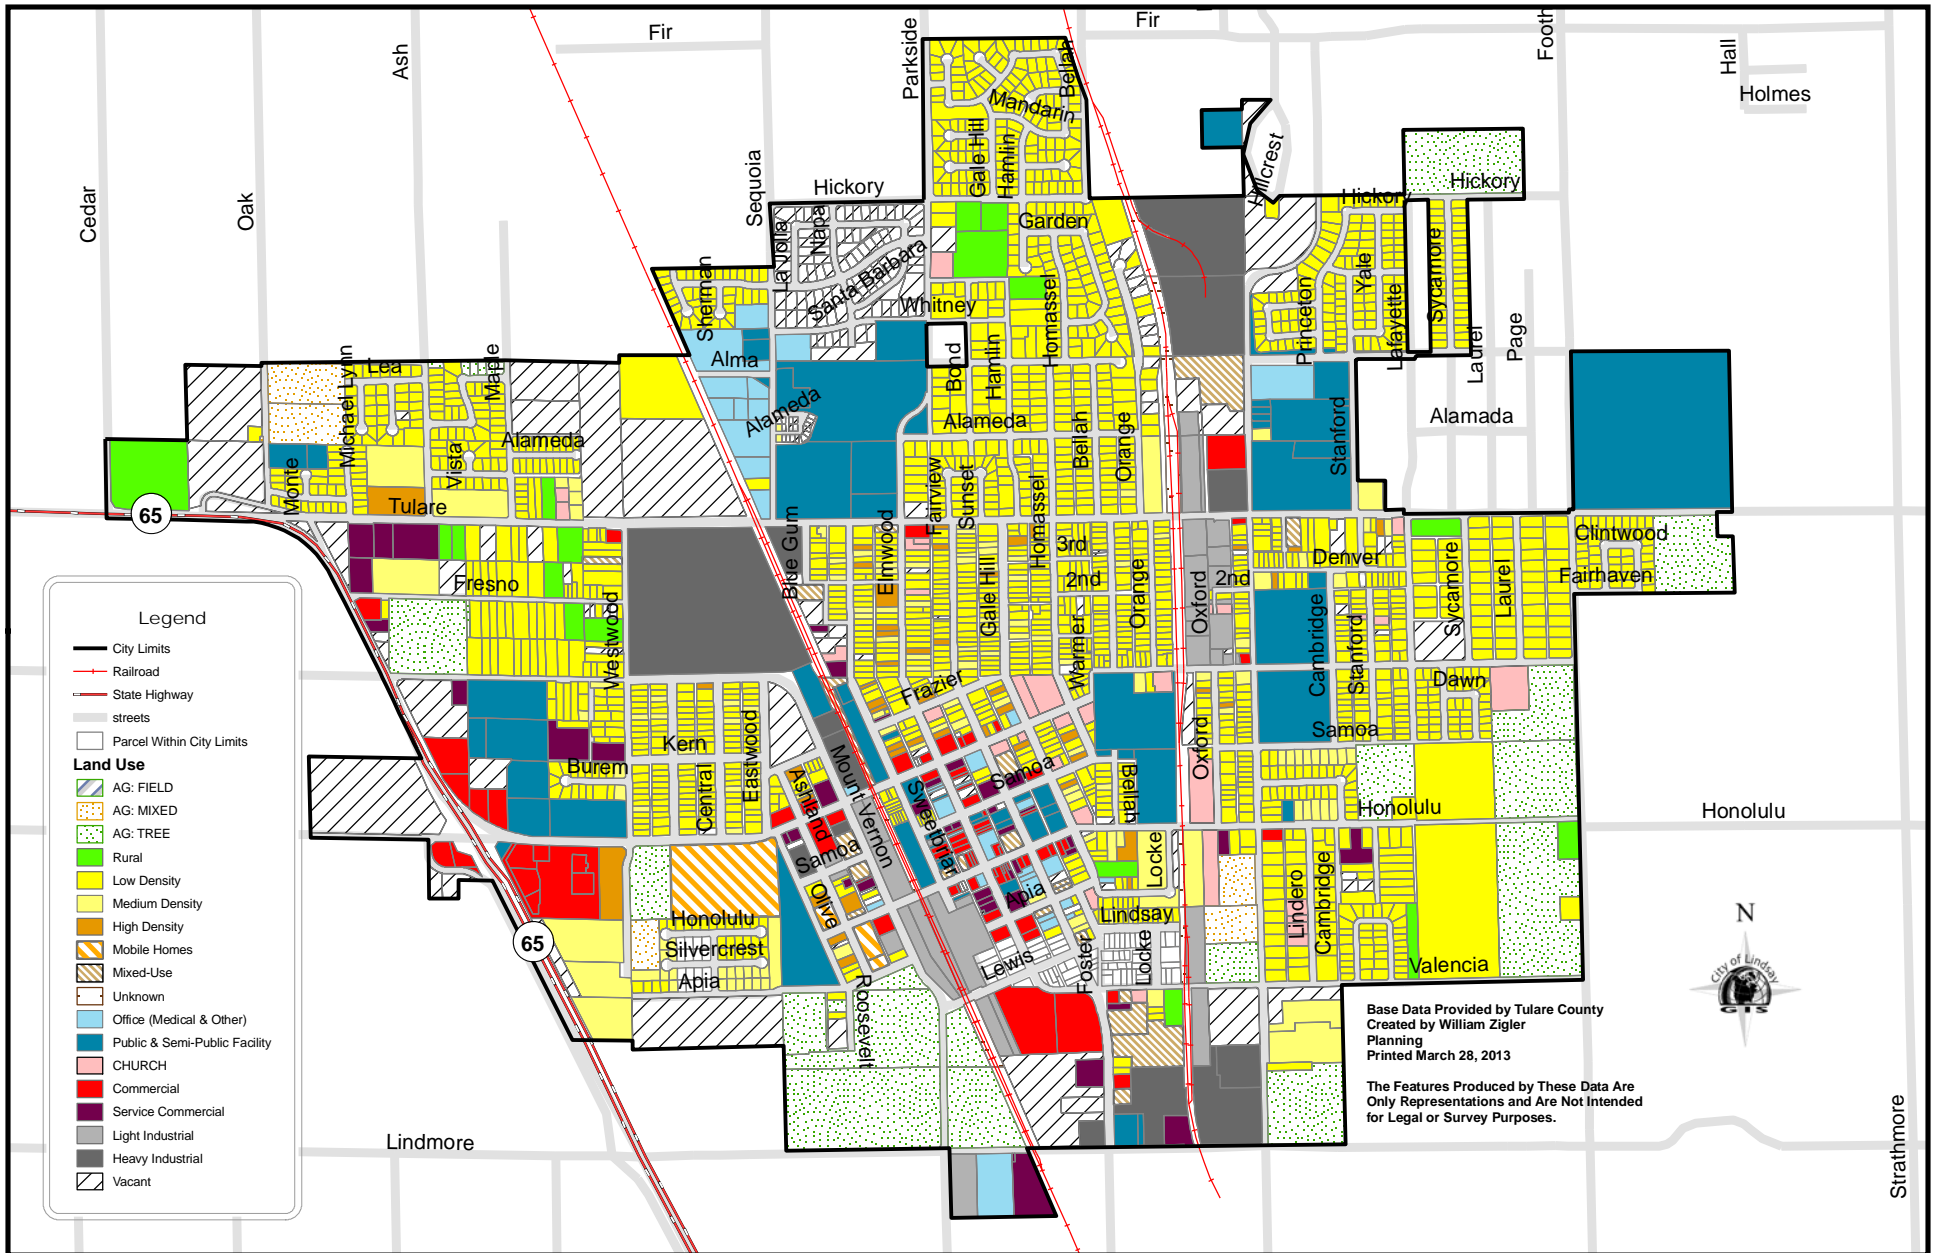

# Lindsay Land Use

**Legend**

- City Limits
- Railroad
- State Highway
- streets
- ▭ Parcel Within City Limits

**Land Use**

- ▨ AG: FIELD
- ▨ AG: MIXED
- ▨ AG: TREE
- Rural
- Low Density
- Medium Density
- High Density
- ▨ Mobile Homes
- ▨ Mixed-Use
- ▨ Unknown
- Office (Medical & Other)
- Public & Semi-Public Facility
- CHURCH
- Commercial
- Service Commercial
- Light Industrial
- Heavy Industrial
- ▨ Vacant

Base Data Provided by Tulare County  
 Created by William Zigler  
 Planning  
 Printed March 28, 2013

The Features Produced by These Data Are  
 Only Representations and Are Not Intended  
 for Legal or Survey Purposes.

Lindsay, Ca. 93247