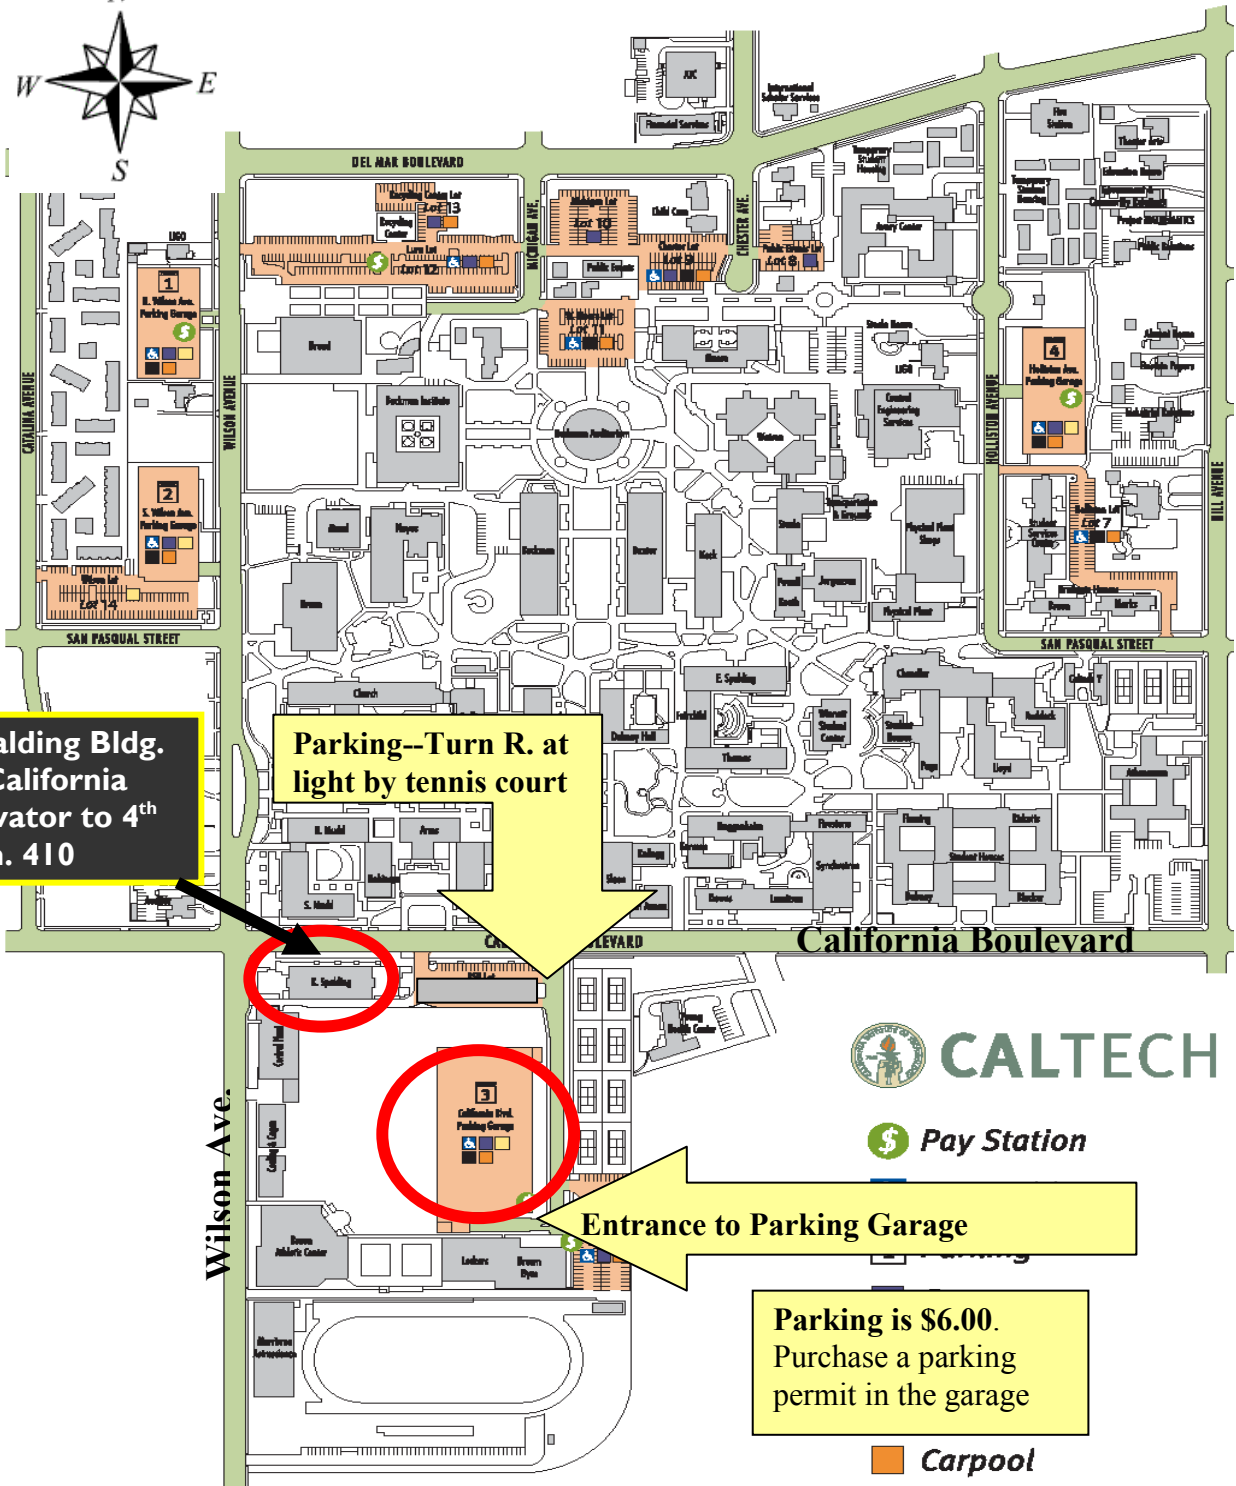

# Campus Map

Keith Spalding Bldg.  
1200 E. California  
Take elevator to 4<sup>th</sup>  
floor, Rm. 410

Parking--Turn R. at  
light by tennis court

Entrance to Parking Garage

Parking is \$6.00.  
Purchase a parking  
permit in the garage

 Carpool