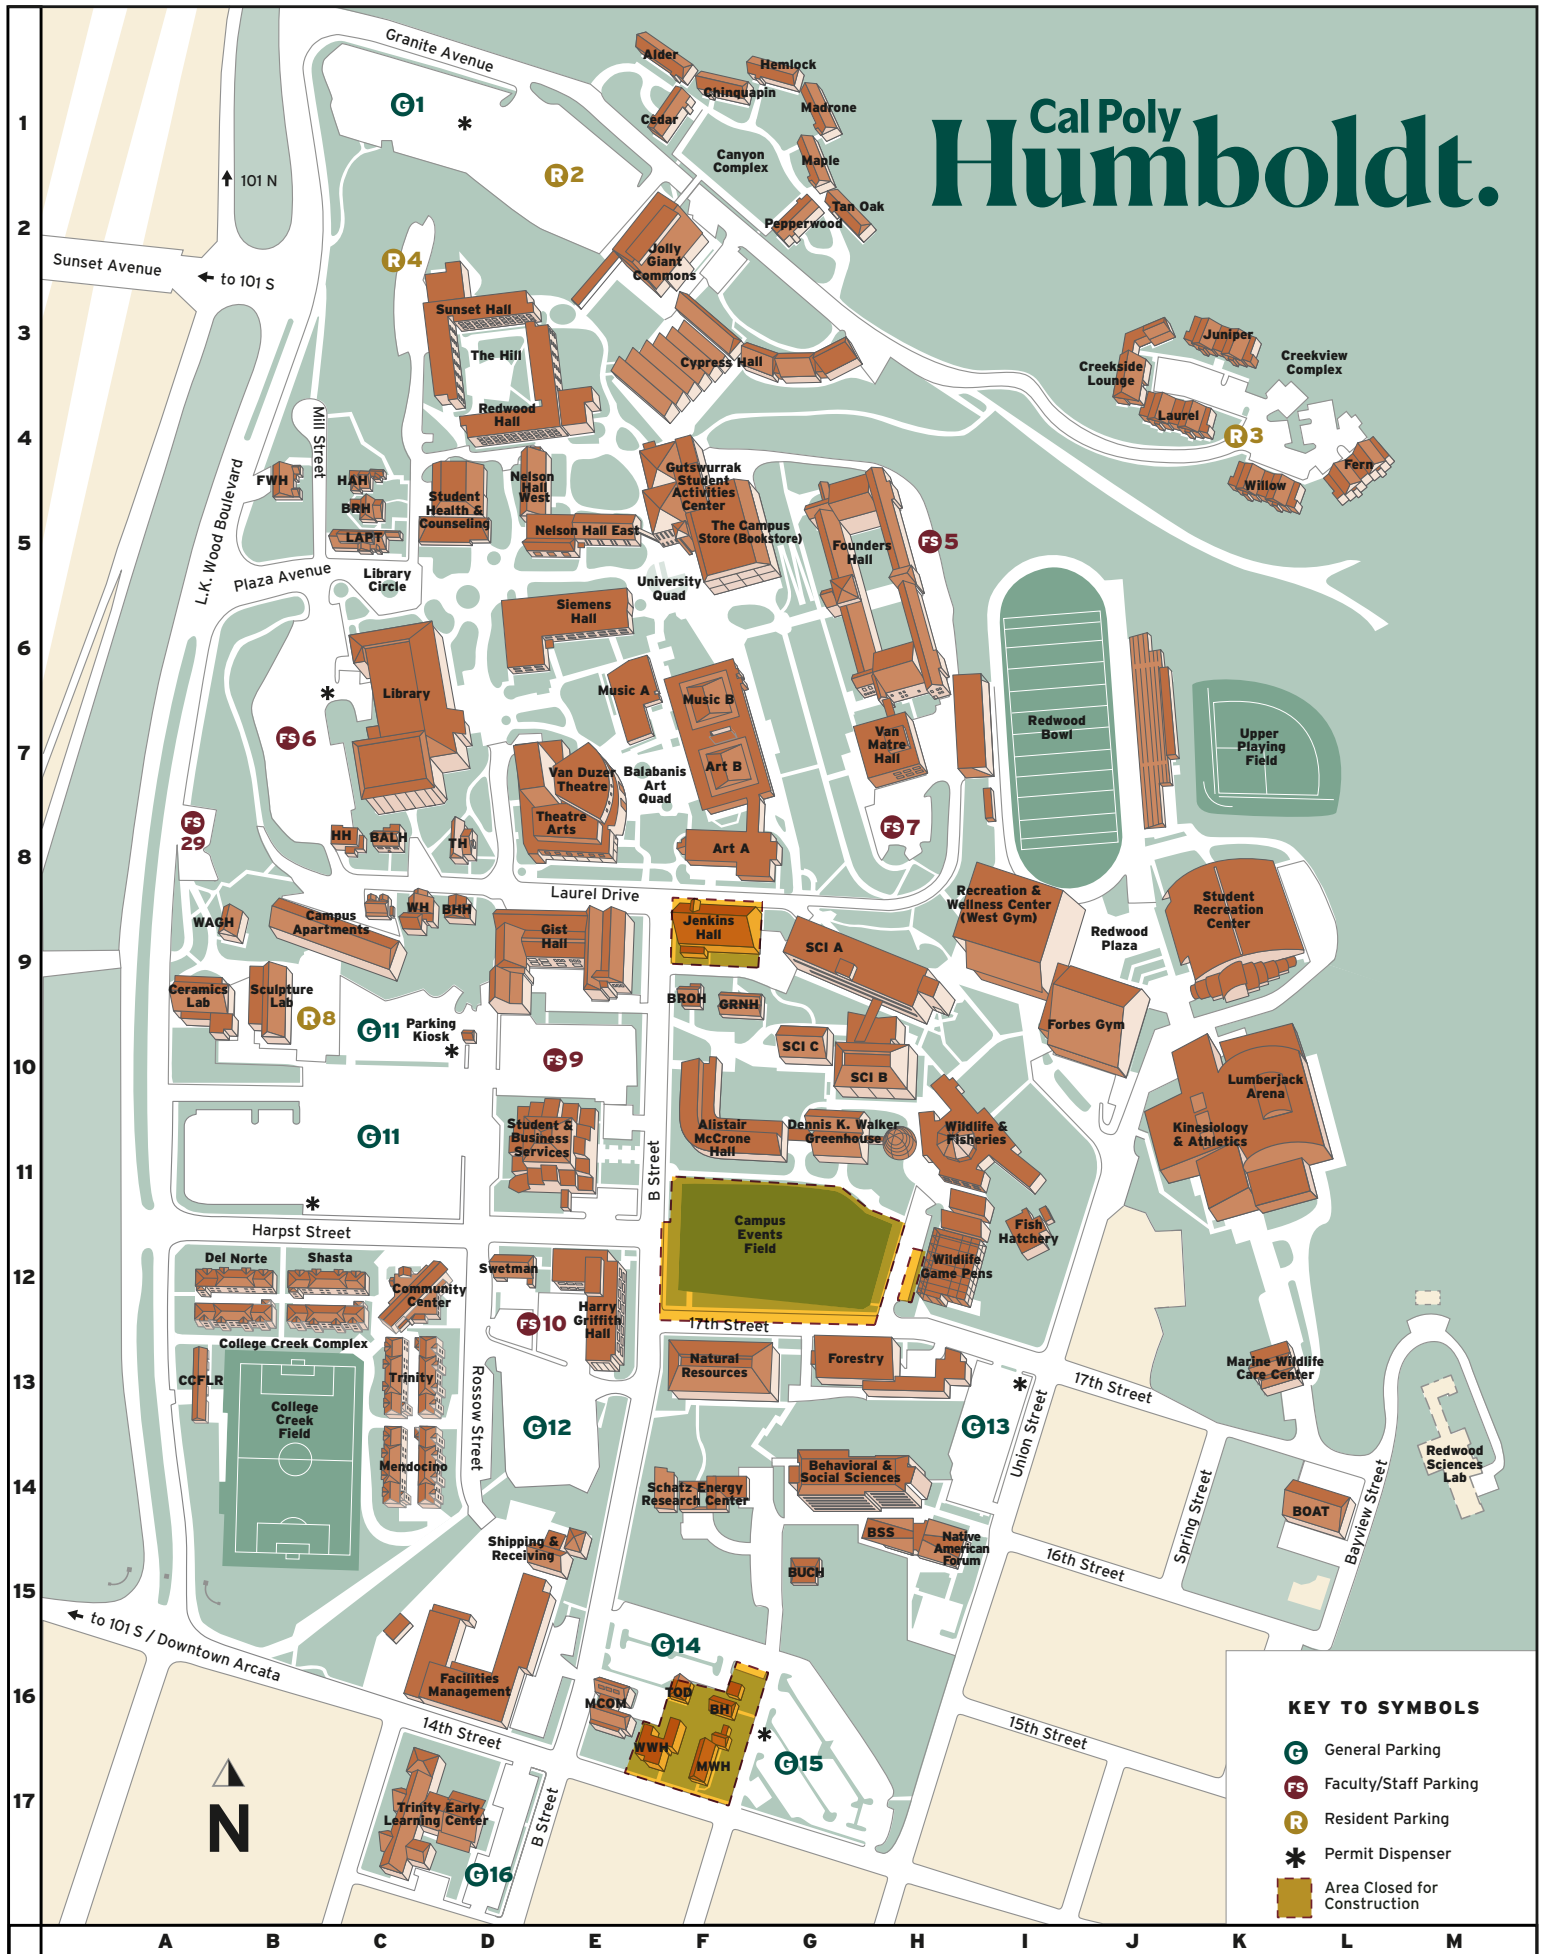

Cal Poly Humboldt.