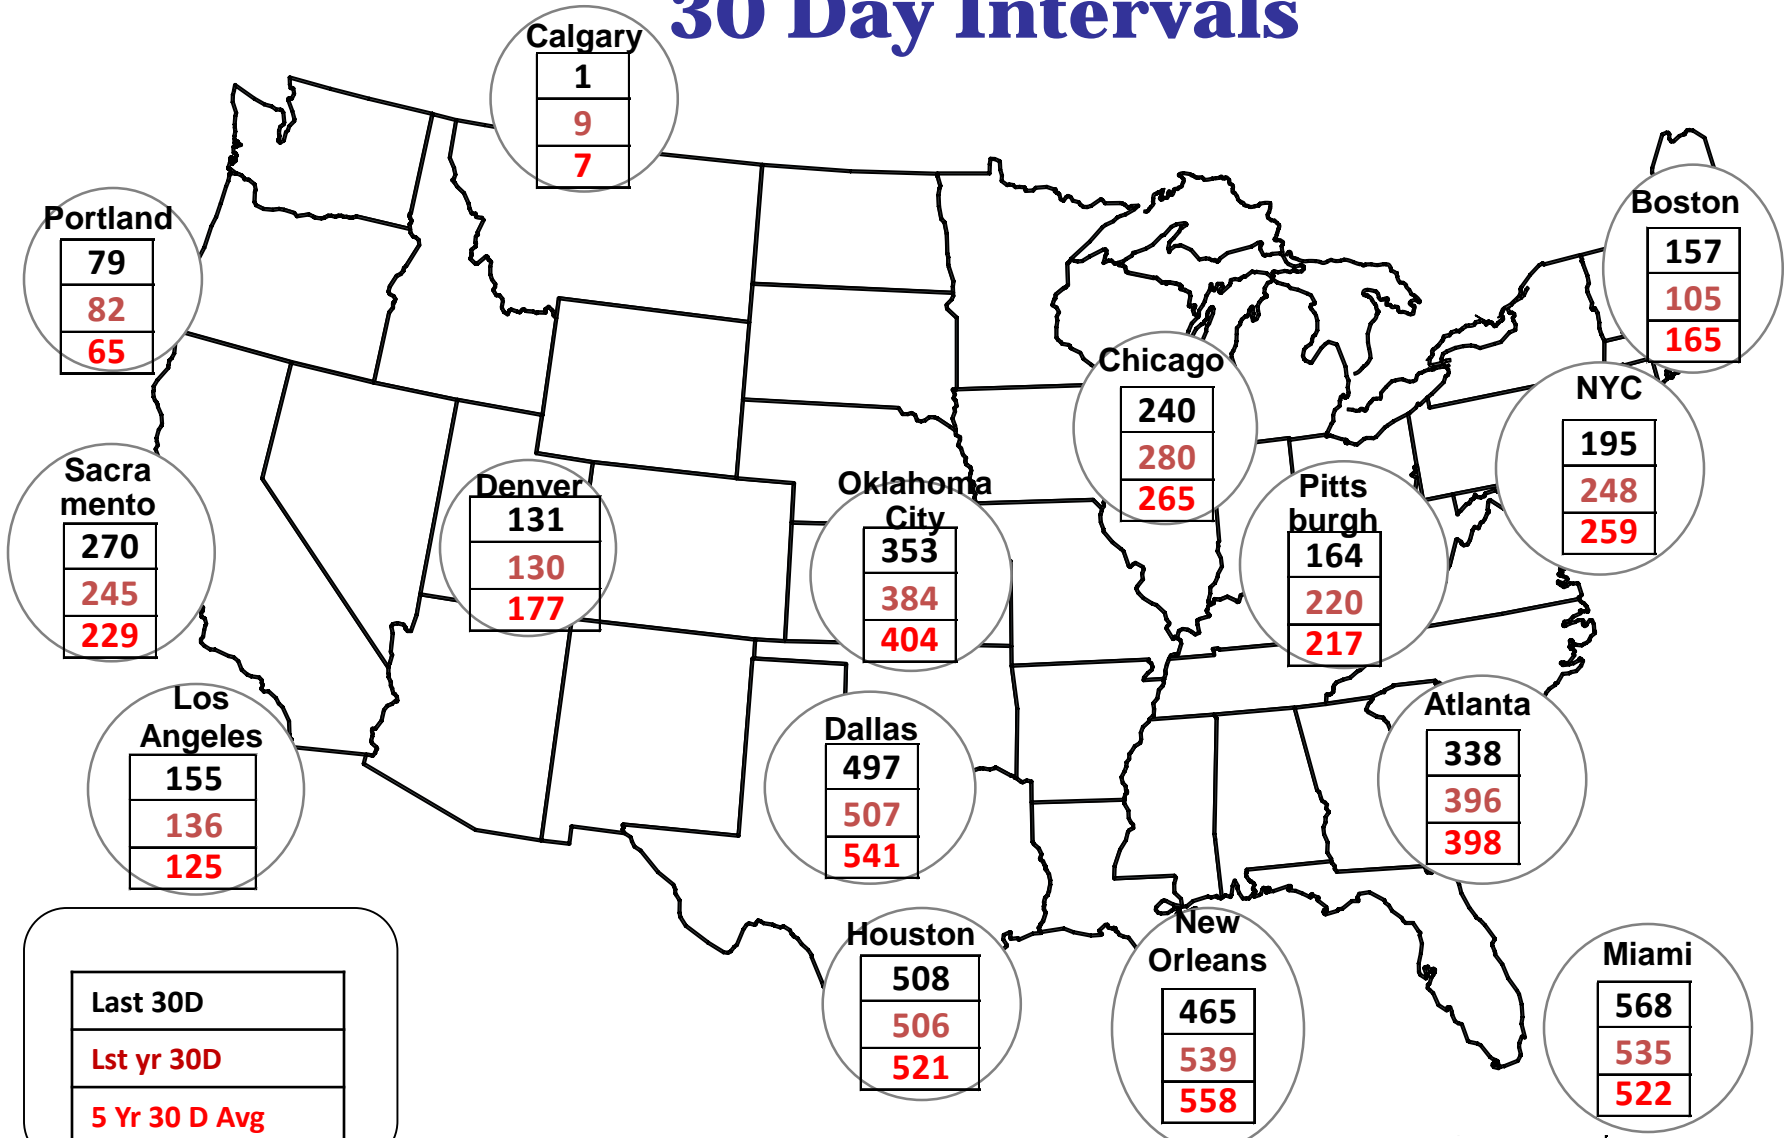

Cumulative HDDs by City 30 Day Intervals

Updated 7/19/2017

Cumulative CDDs by City 30 Day Intervals

Spot Natural Gas Prices 30 Day Average (\$/MMBtu)

Spot Natural Gas Trading Volumes 30 Day Average (MMBtus)

Gas vs Coal

Nymex Futures Curves

Brent vs WTI

Nymex Settlement

Natural Gas Liquids (NGLs) Prices