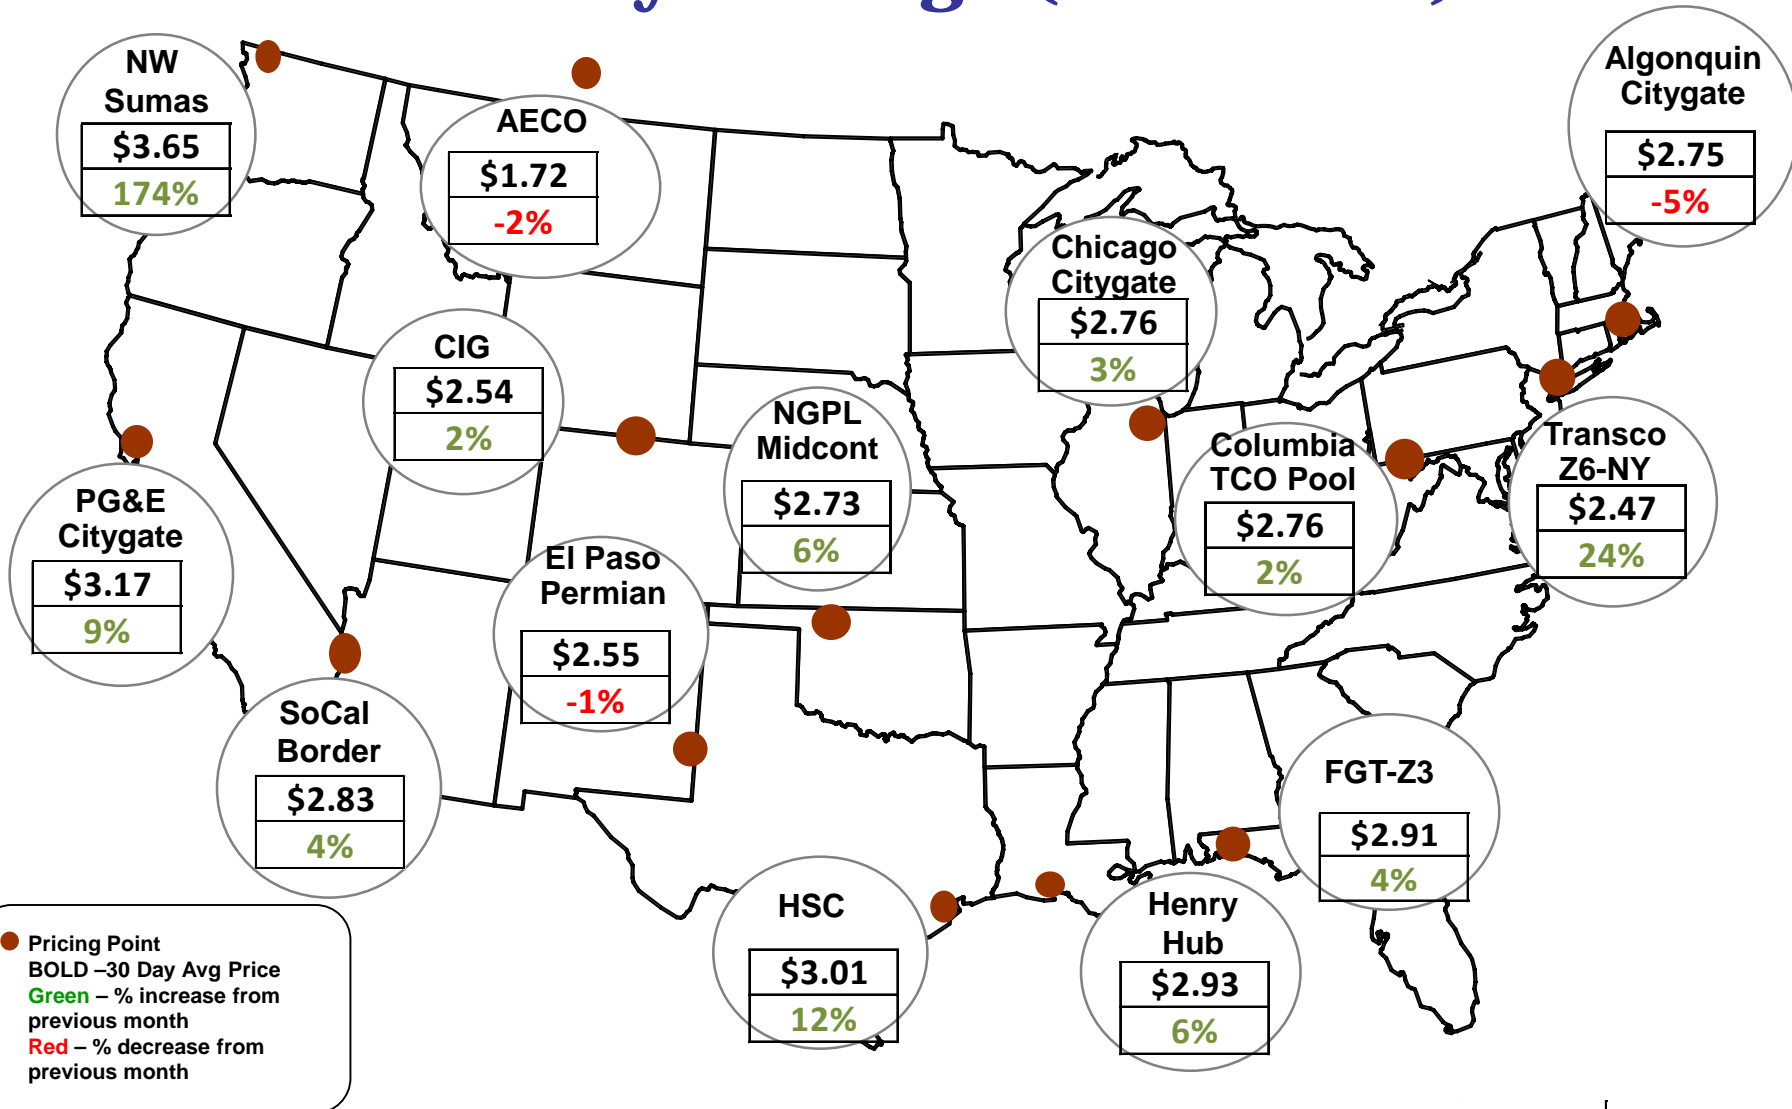

Cumulative HDDs by City 30 Day Intervals

Updated 7/19/2017

Cumulative CDDs by City 30 Day Intervals

Spot Natural Gas Prices 30 Day Average (\$/MMBtu)

Spot Natural Gas Trading Volumes 30 Day Average (MMBtus)

Gas vs Coal

Nymex Futures Curves

Brent vs WTI

Nymex Settlement

Natural Gas Liquids (NGLs) Prices