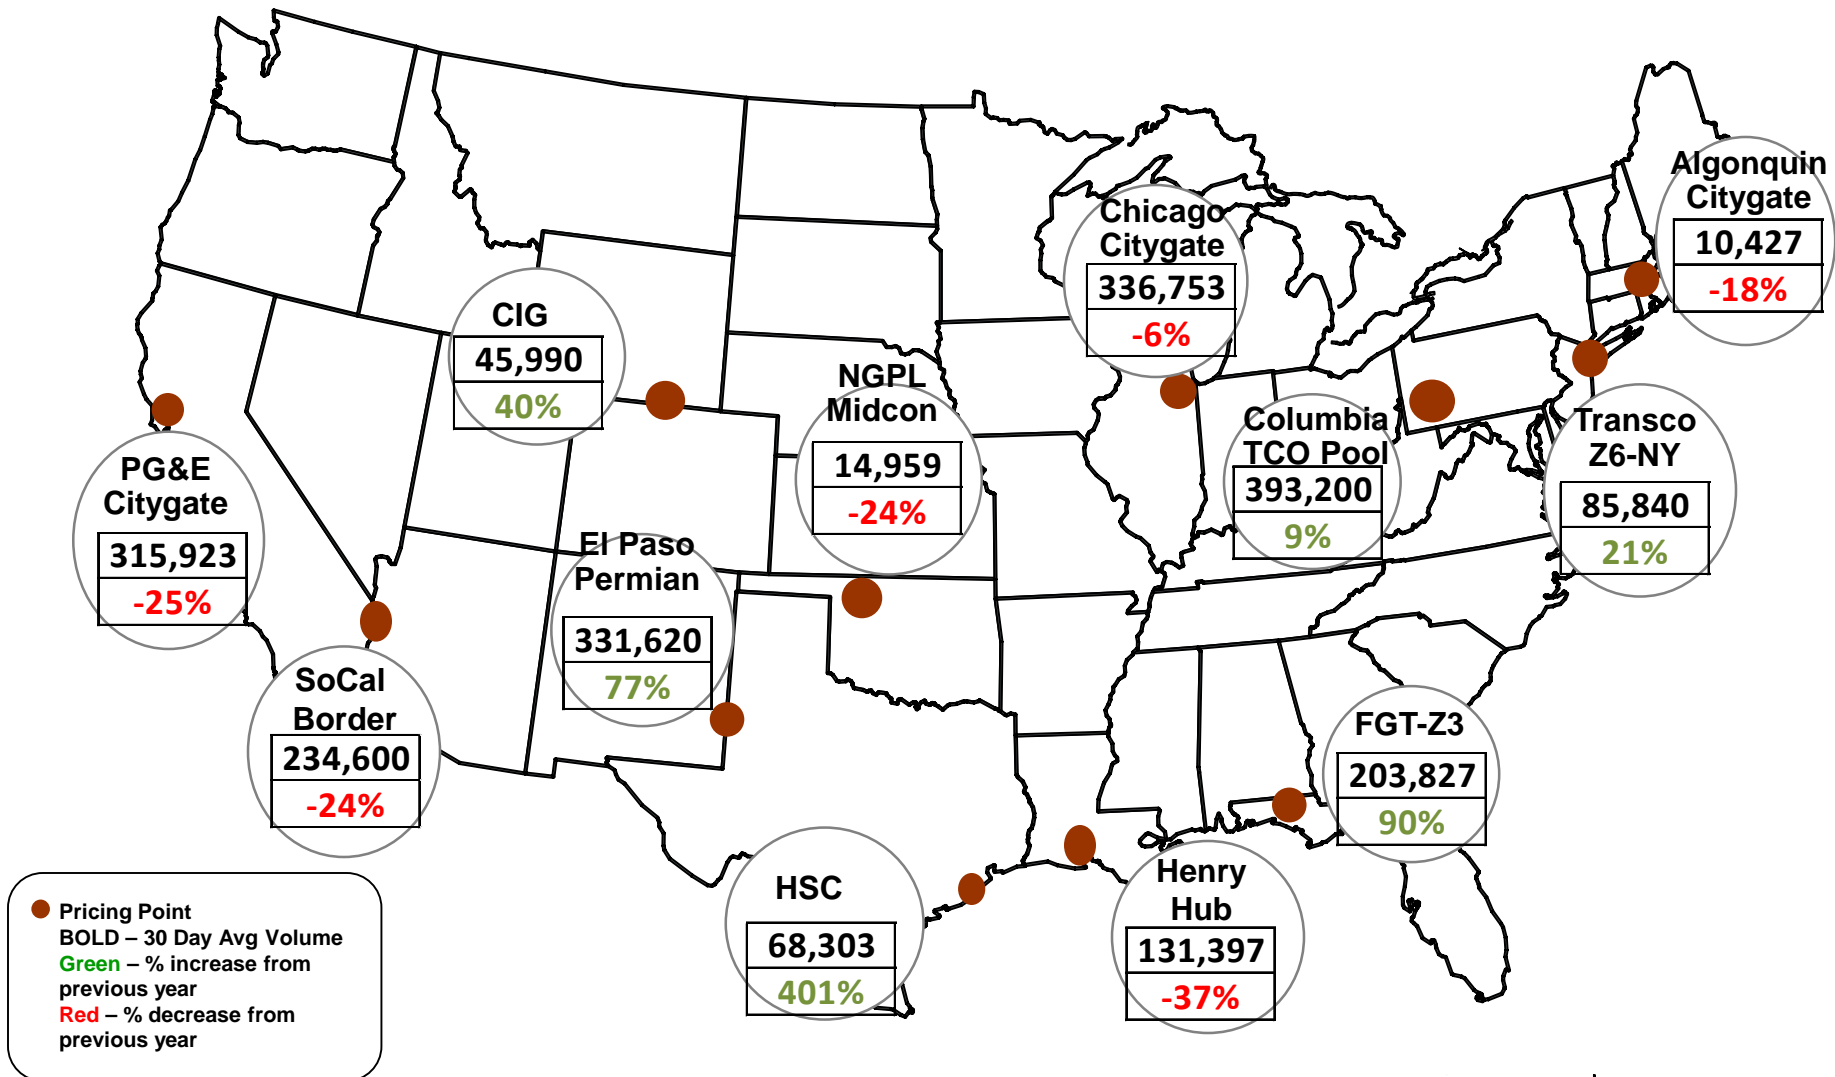

Cumulative HDDs by City 30 Day Intervals

Updated 7/19/2017

Cumulative CDDs by City 30 Day Intervals

Spot Natural Gas Prices 30 Day Average (\$/MMBtu)

Spot Natural Gas Trading Volumes 30 Day Average (MMBtus)

Gas vs Coal

Nymex Futures Curves

Brent vs WTI

Nymex Settlement

Natural Gas Liquids (NGLs) Prices