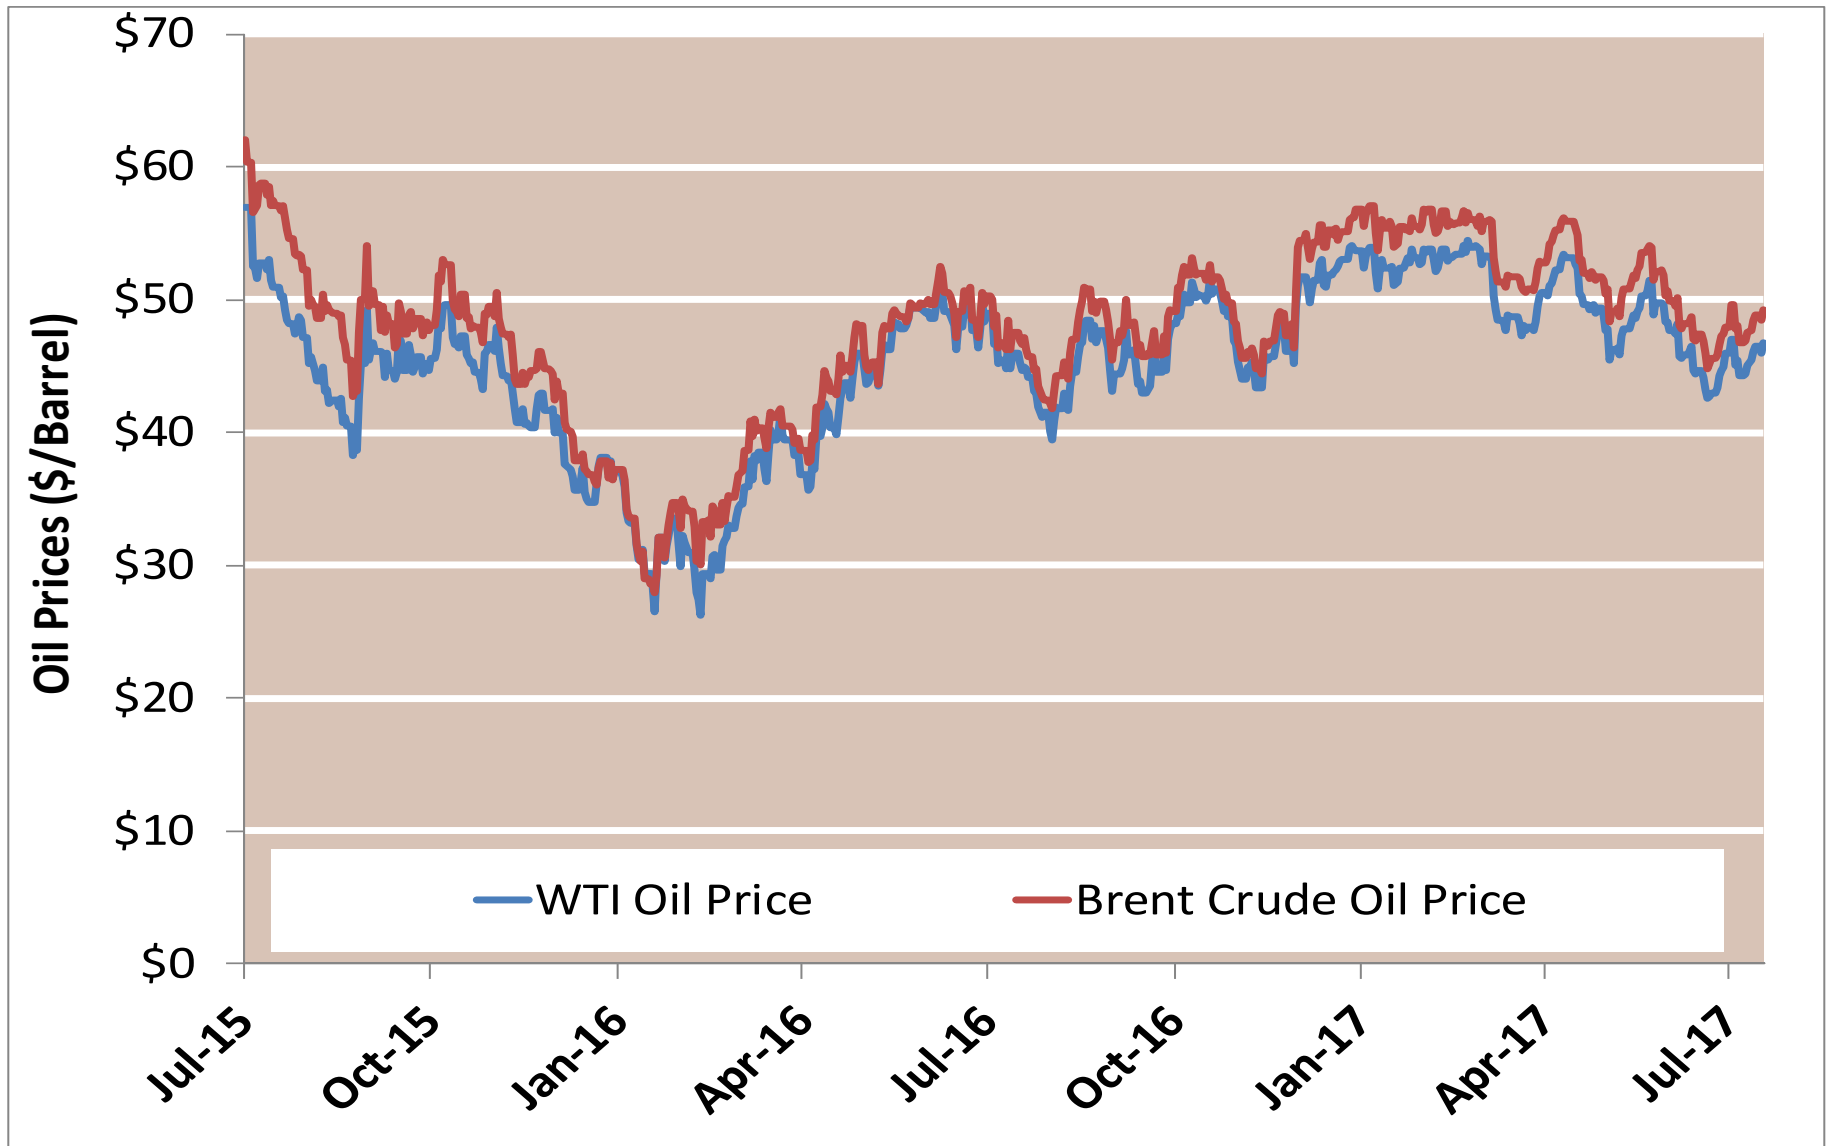

Brent vs WTI