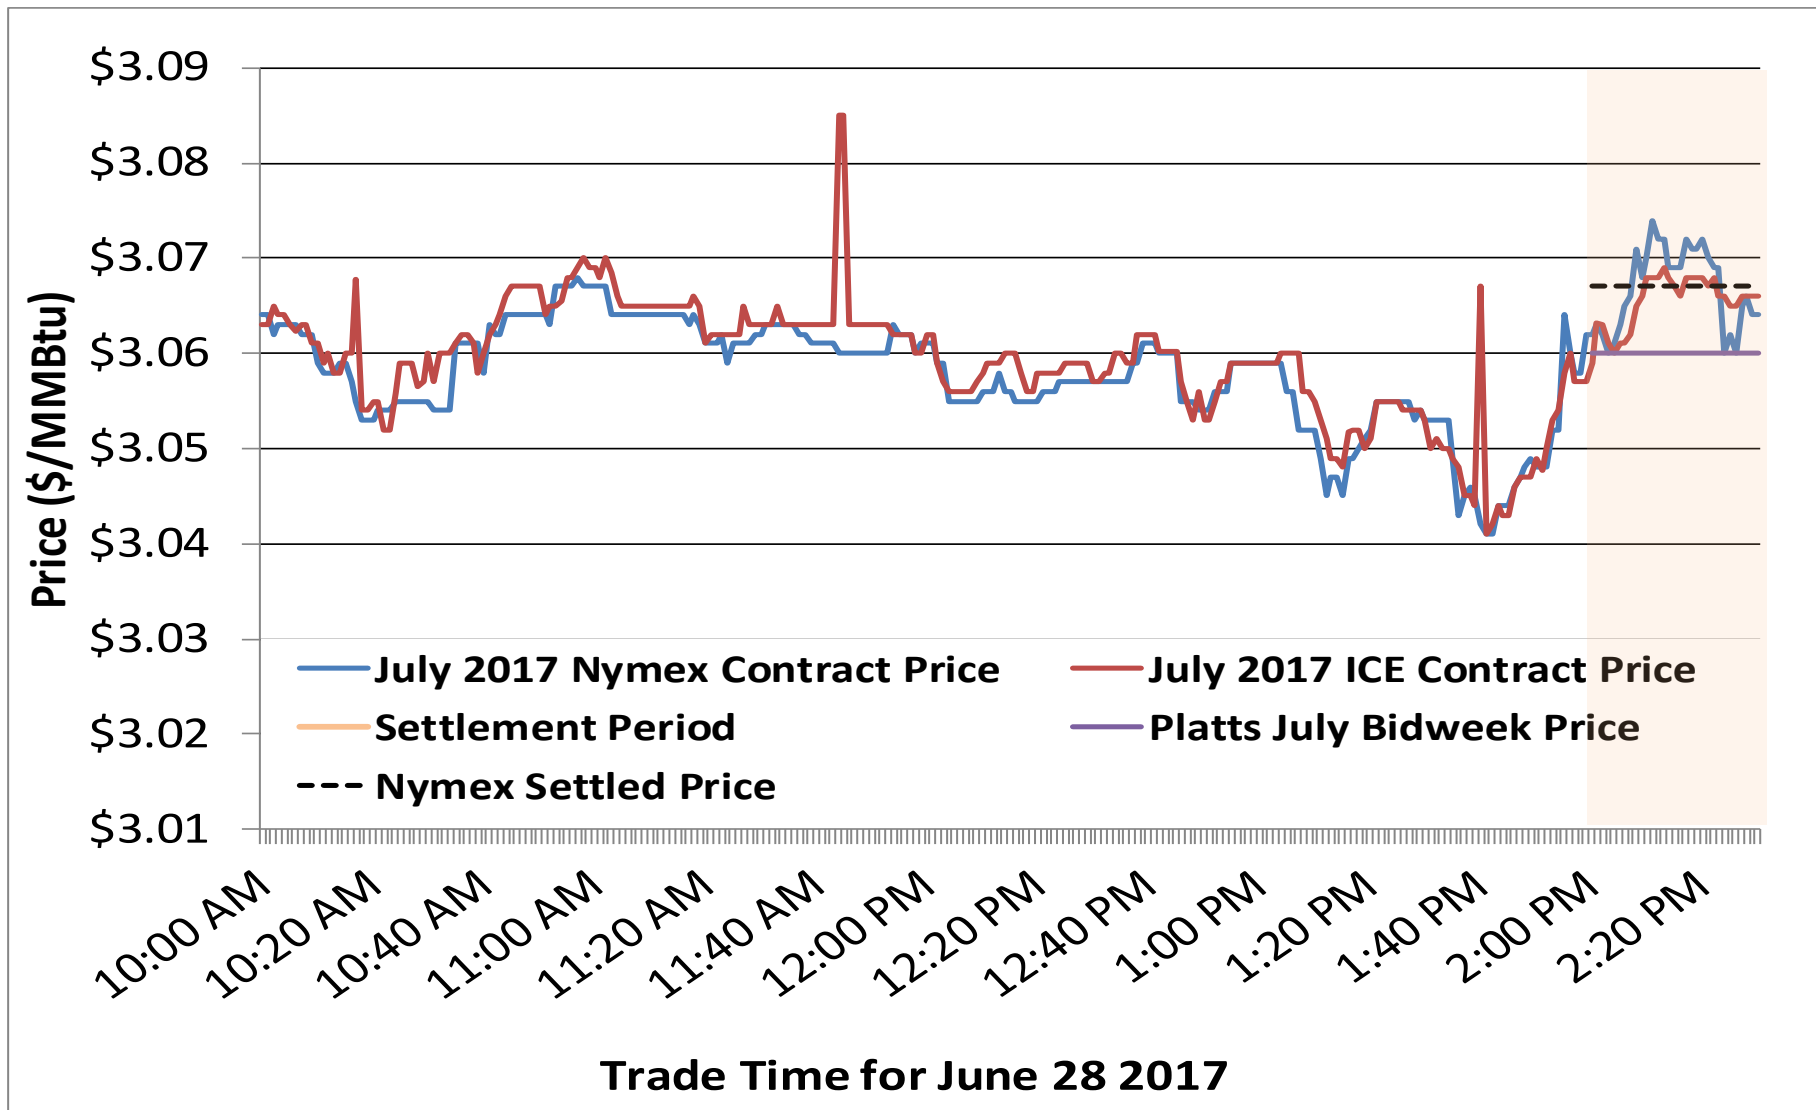

Cumulative HDDs by City 30 Day Intervals

Updated 7/19/2017

Cumulative CDDs by City 30 Day Intervals

Spot Natural Gas Prices 30 Day Average (\$/MMBtu)

Spot Natural Gas Trading Volumes 30 Day Average (MMBtus)

Gas vs Coal

Nymex Futures Curves

Brent vs WTI

Nymex Settlement

Natural Gas Liquids (NGLs) Prices