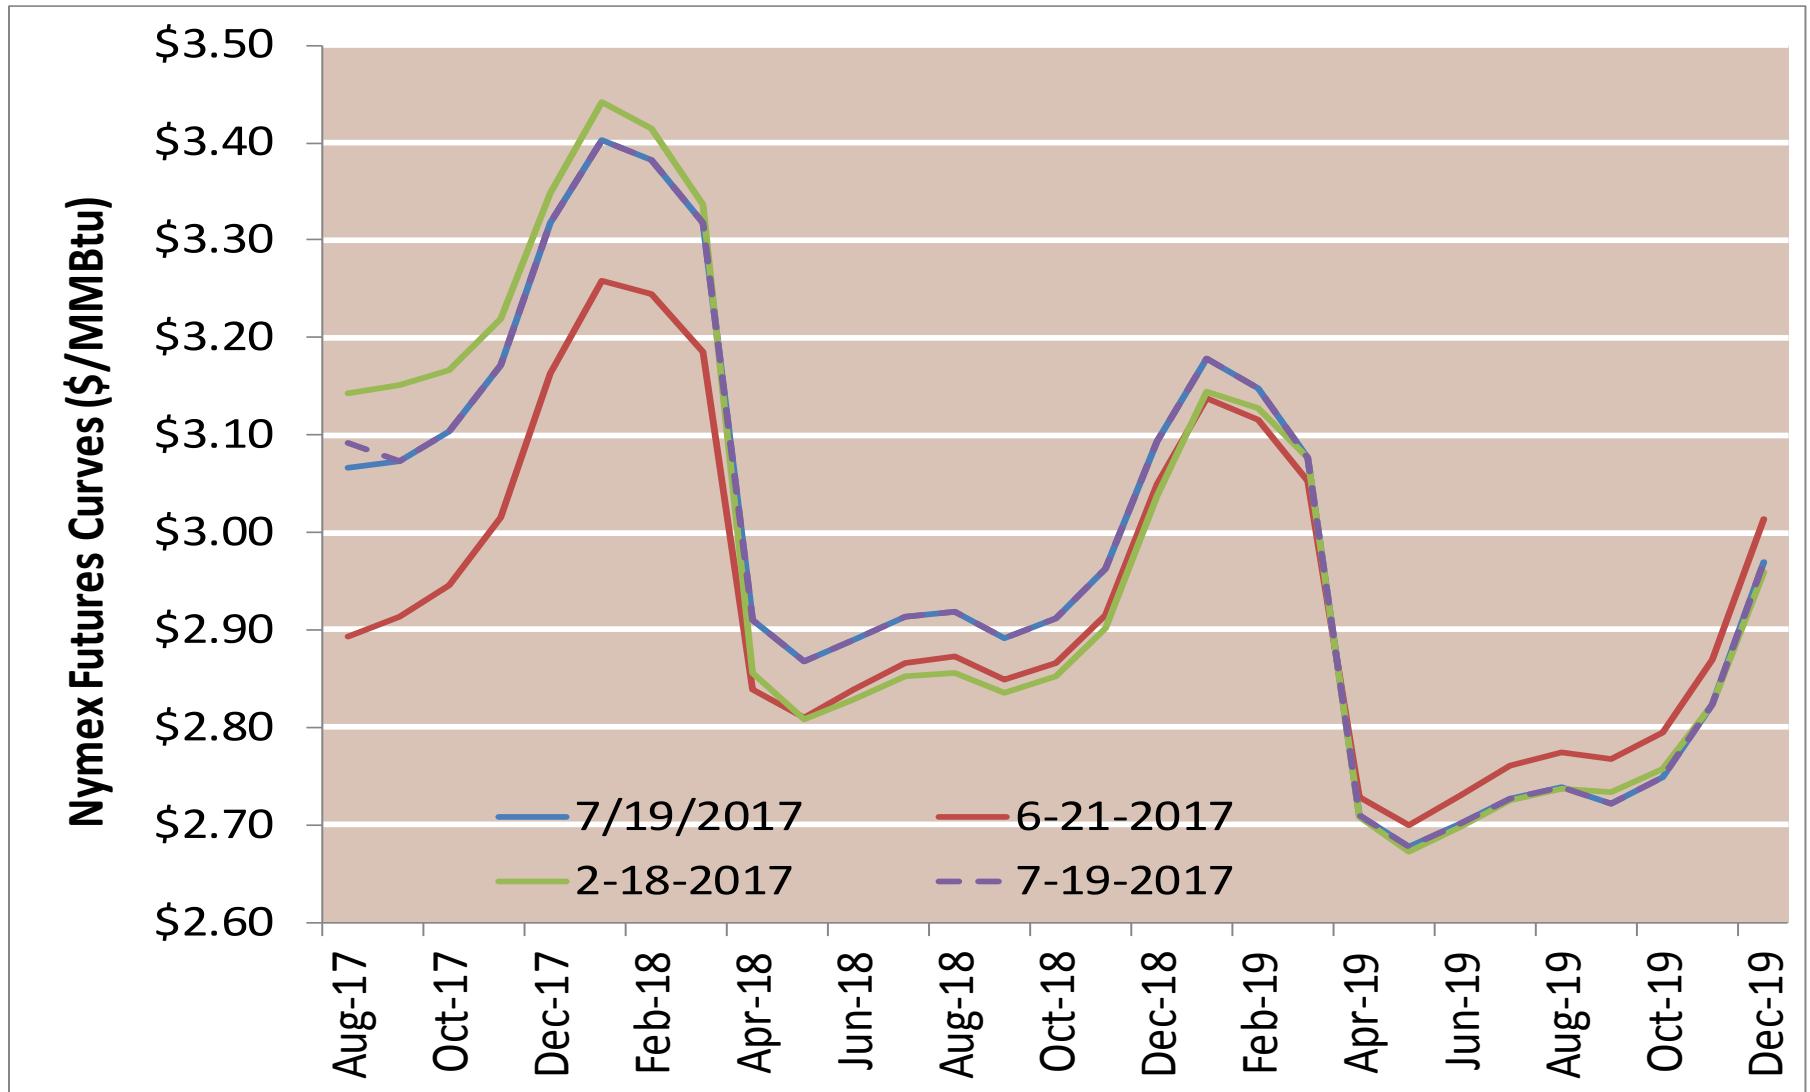

Cumulative HDDs by City 30 Day Intervals

Updated 7/19/2017

Cumulative CDDs by City 30 Day Intervals

Spot Natural Gas Prices 30 Day Average (\$/MMBtu)

Spot Natural Gas Trading Volumes 30 Day Average (MMBtus)

Gas vs Coal

Nymex Futures Curves

Brent vs WTI

Nymex Settlement

Natural Gas Liquids (NGLs) Prices