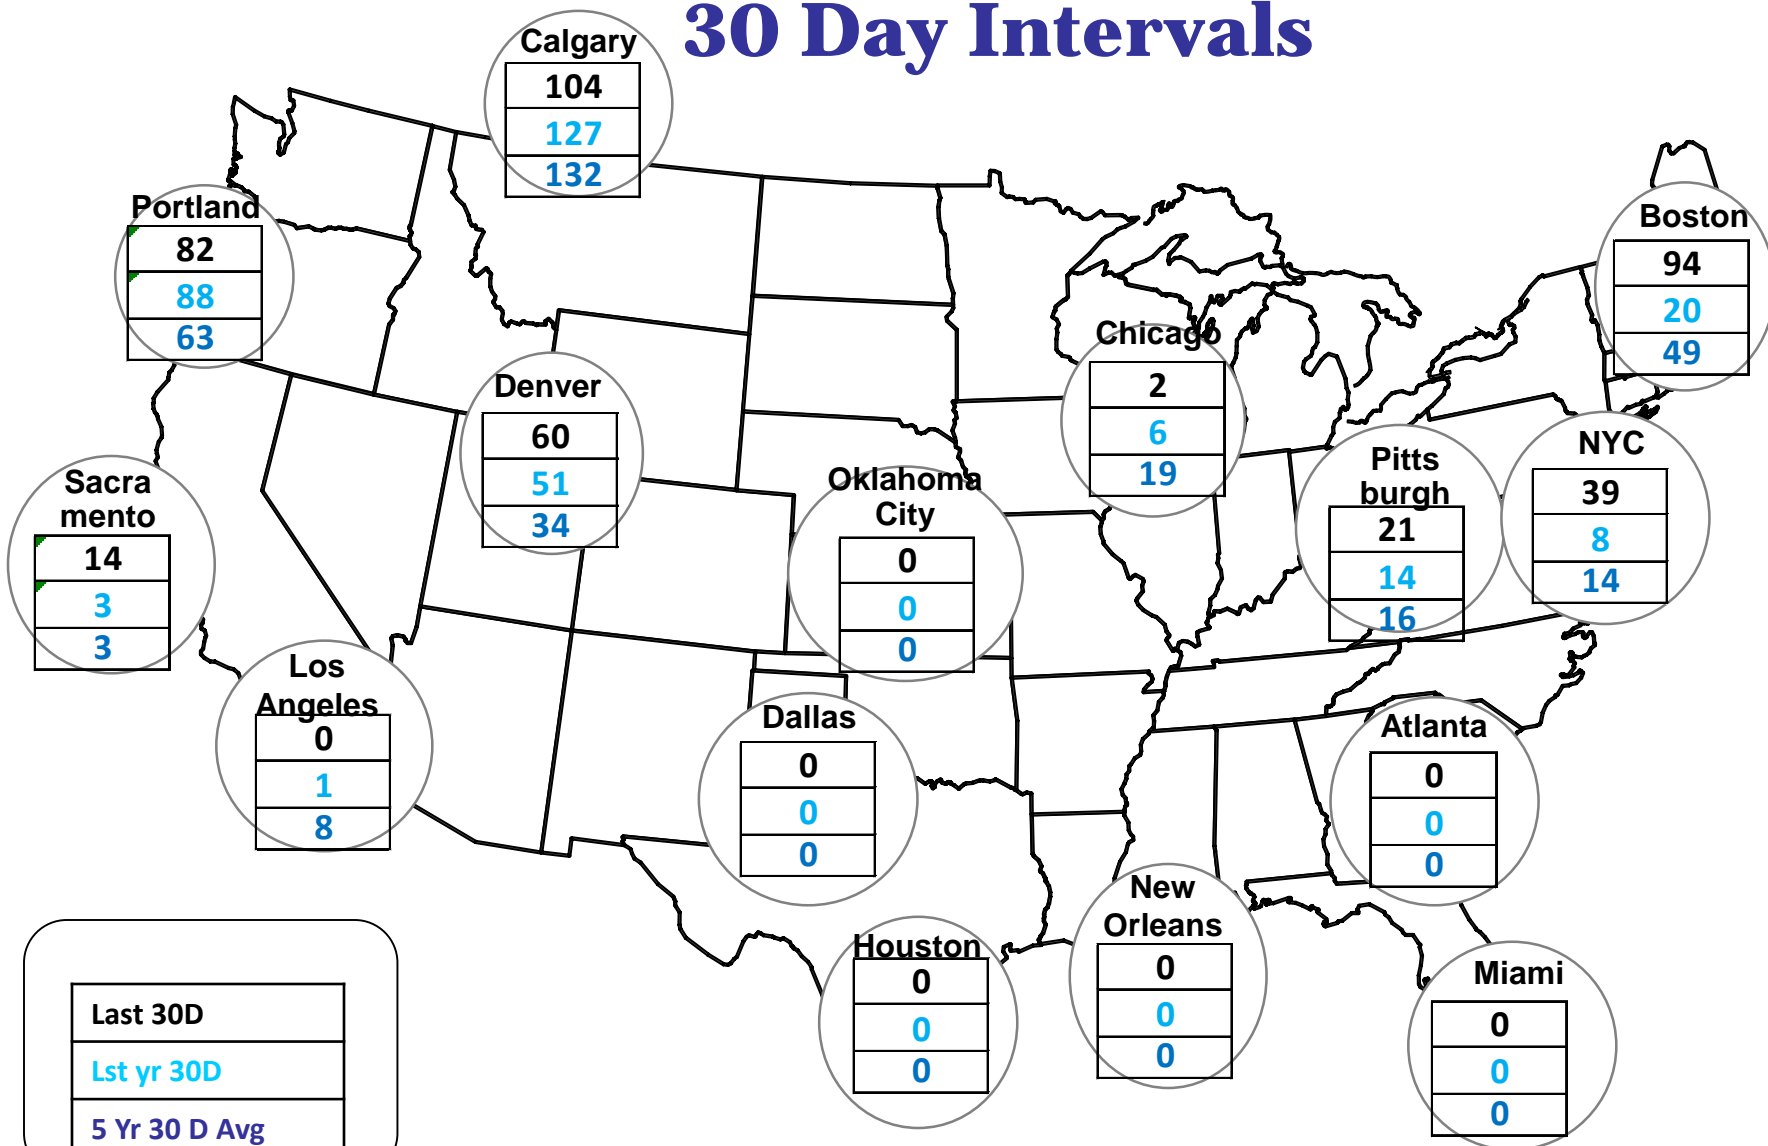

Cumulative HDDs by City 30 Day Intervals

Updated 7/19/2017

Cumulative CDDs by City 30 Day Intervals

Spot Natural Gas Prices 30 Day Average (\$/MMBtu)

Spot Natural Gas Trading Volumes 30 Day Average (MMBtus)

Gas vs Coal

Nymex Futures Curves

Brent vs WTI

Nymex Settlement

Natural Gas Liquids (NGLs) Prices