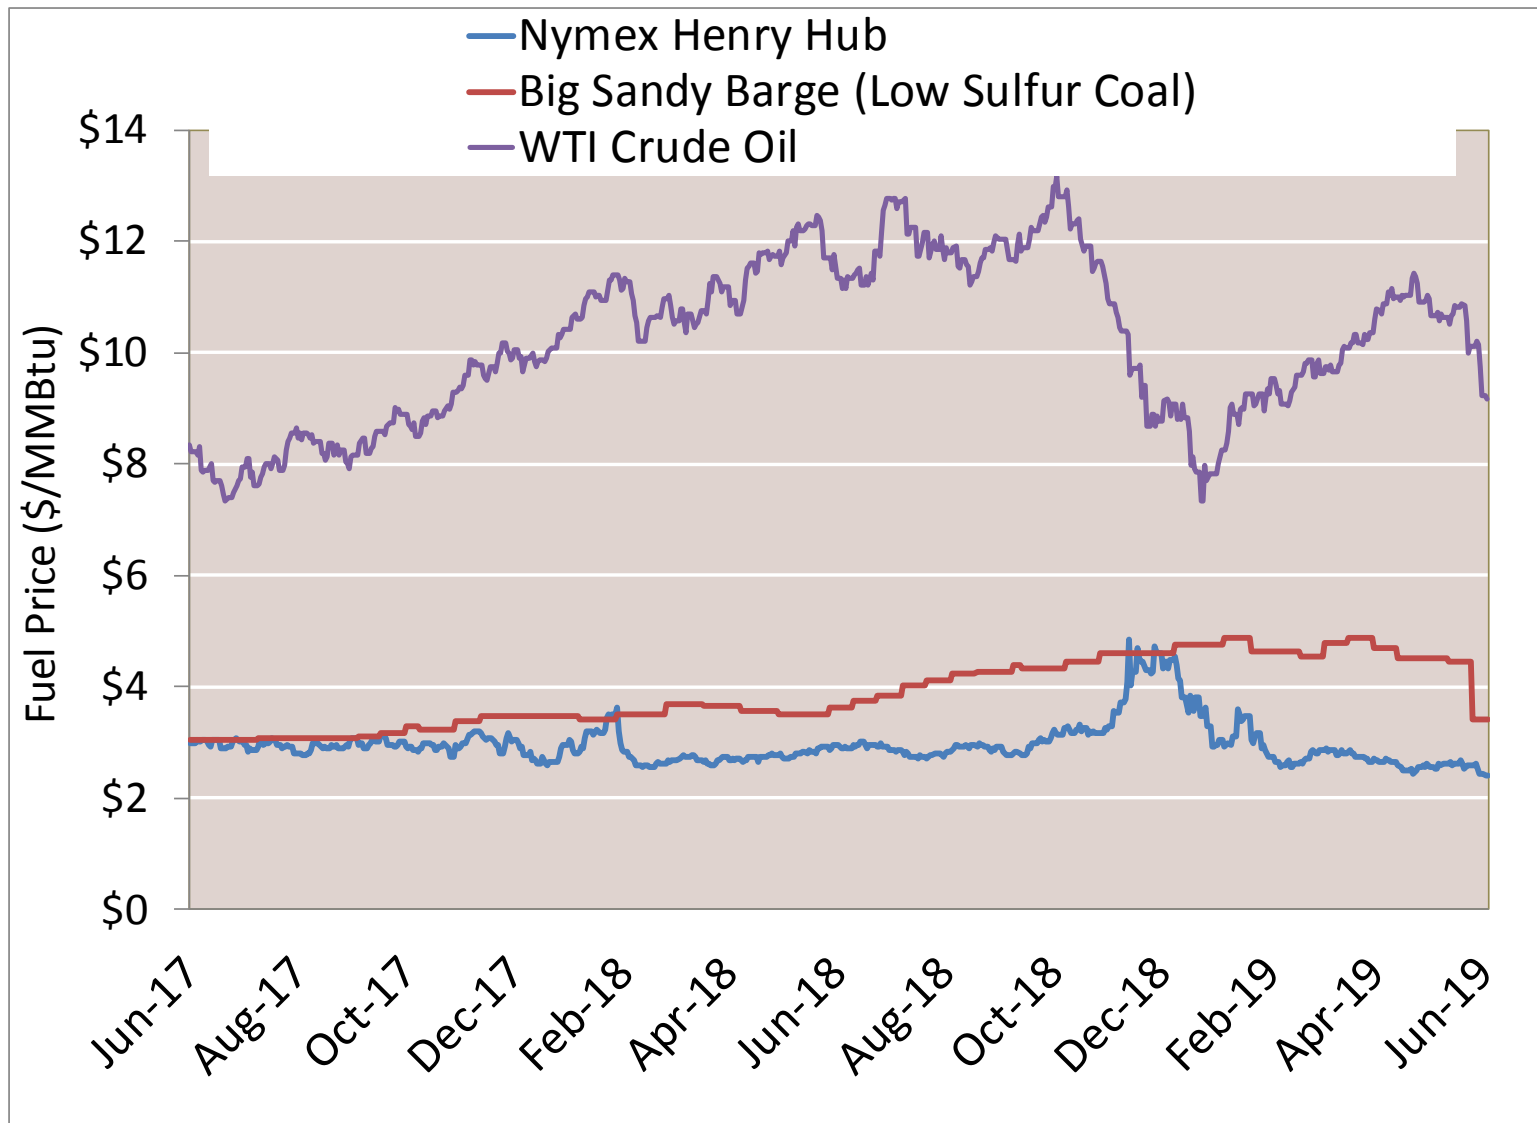

Cumulative HDDs by City 30 Day Intervals

Source: Bloomberg Weather Data

Updated Jul-2019

Cumulative CDDs by City

30 Day Intervals

Day Ahead Natural Gas Prices 30 Day Average (\$/MMBtu)

Natural Gas, Coal and Oil Prices (Converted)

Nymex Futures Curves

Brent vs WTI

Nymex Settlement

Natural Gas Liquids (NGLs) Prices