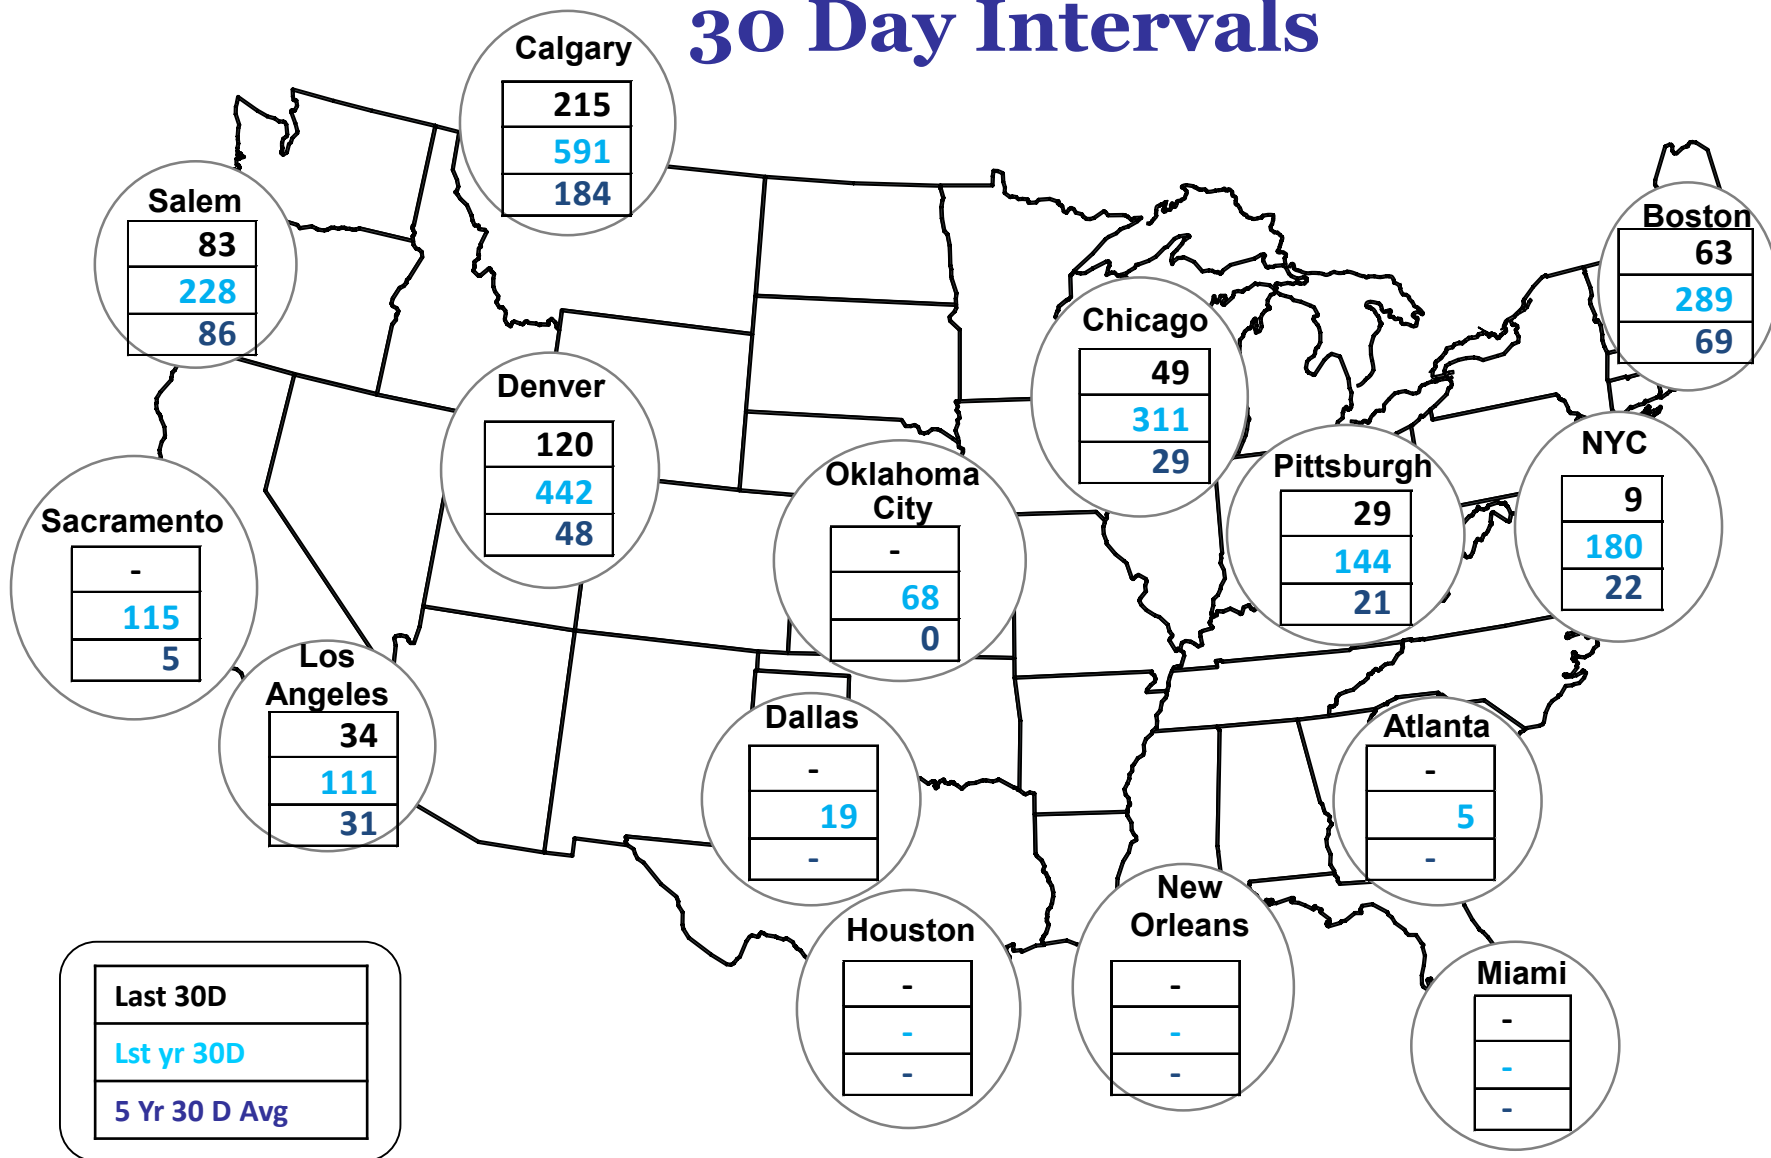

Cumulative HDDs by City 30 Day Intervals

Source: Bloomberg Weather Data

Updated Jul-2019

Cumulative CDDs by City

30 Day Intervals

Day Ahead Natural Gas Prices 30 Day Average (\$/MMBtu)

Natural Gas, Coal and Oil Prices (Converted)