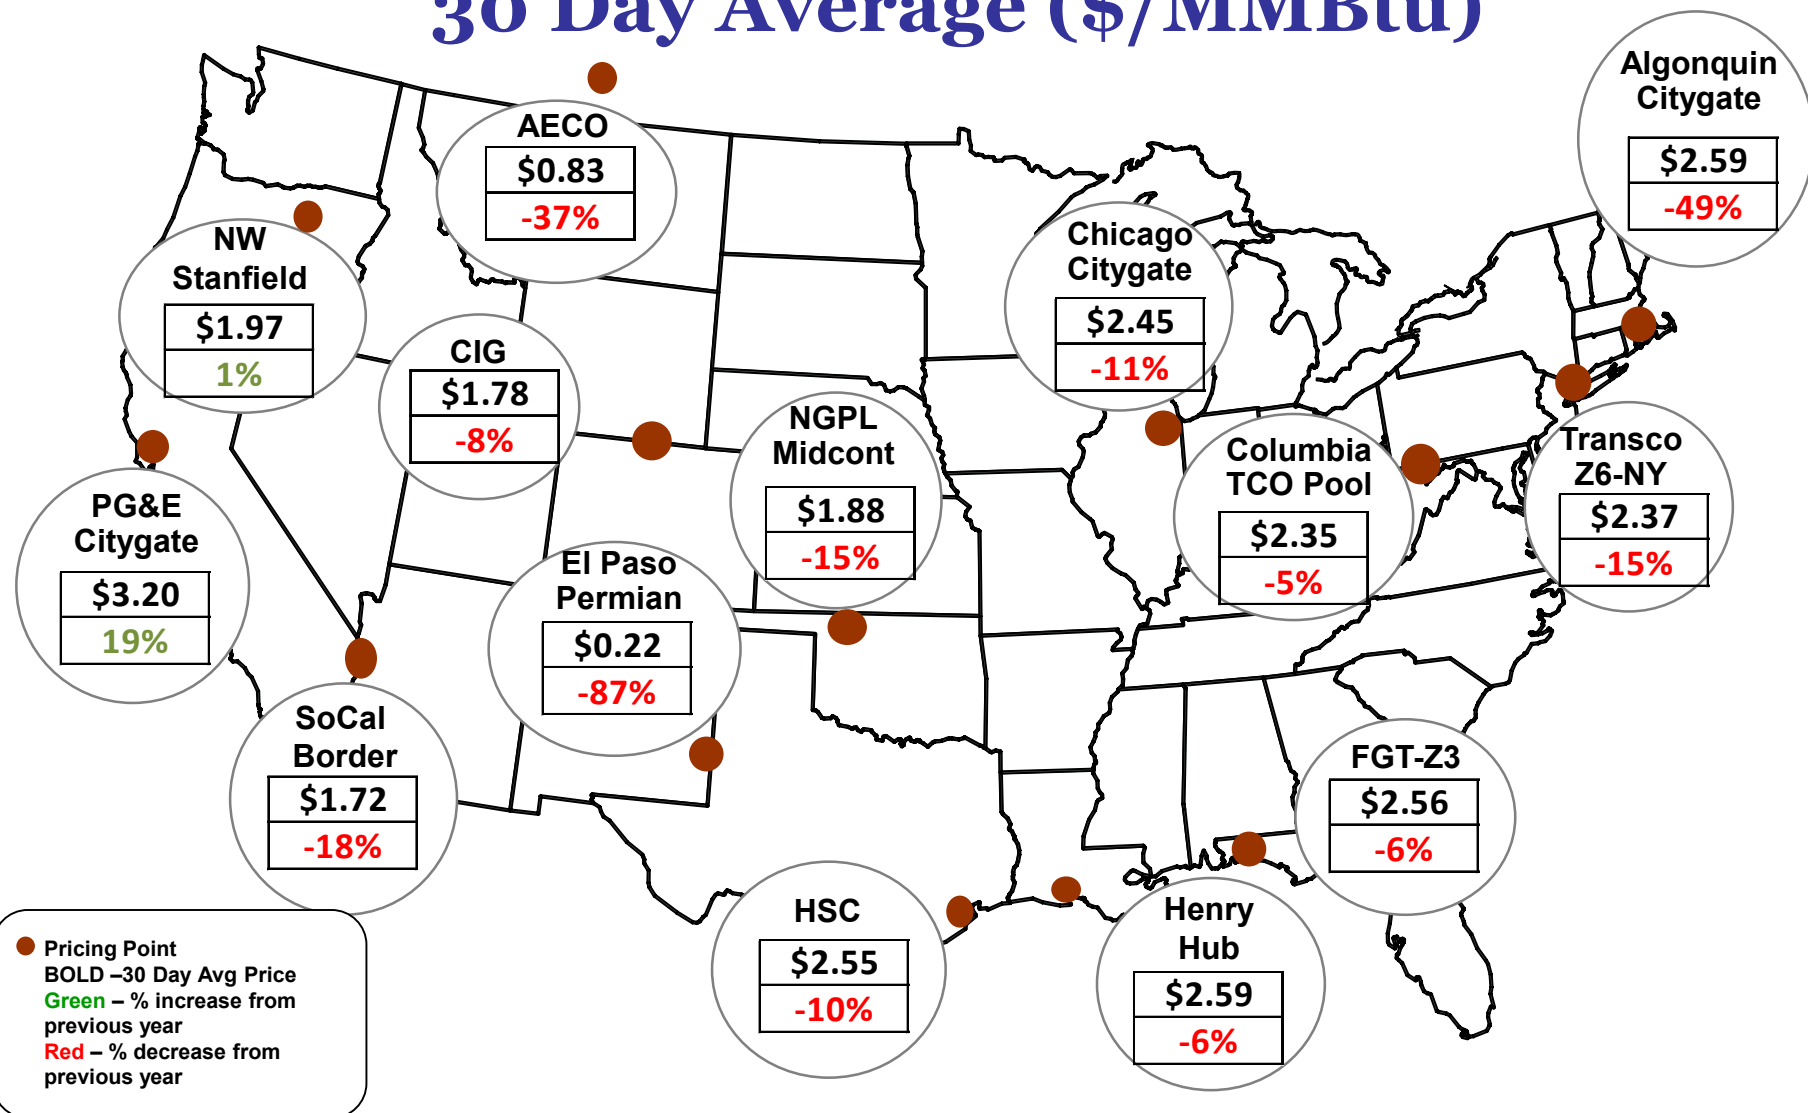

Cumulative HDDs by City 30 Day Intervals

Source: Bloomberg Weather Data

Updated Jul-2019

Cumulative CDDs by City

30 Day Intervals

Day Ahead Natural Gas Prices 30 Day Average (\$/MMBtu)

Natural Gas, Coal and Oil Prices (Converted)

Nymex Futures Curves

Brent vs WTI

Nymex Settlement

Natural Gas Liquids (NGLs) Prices