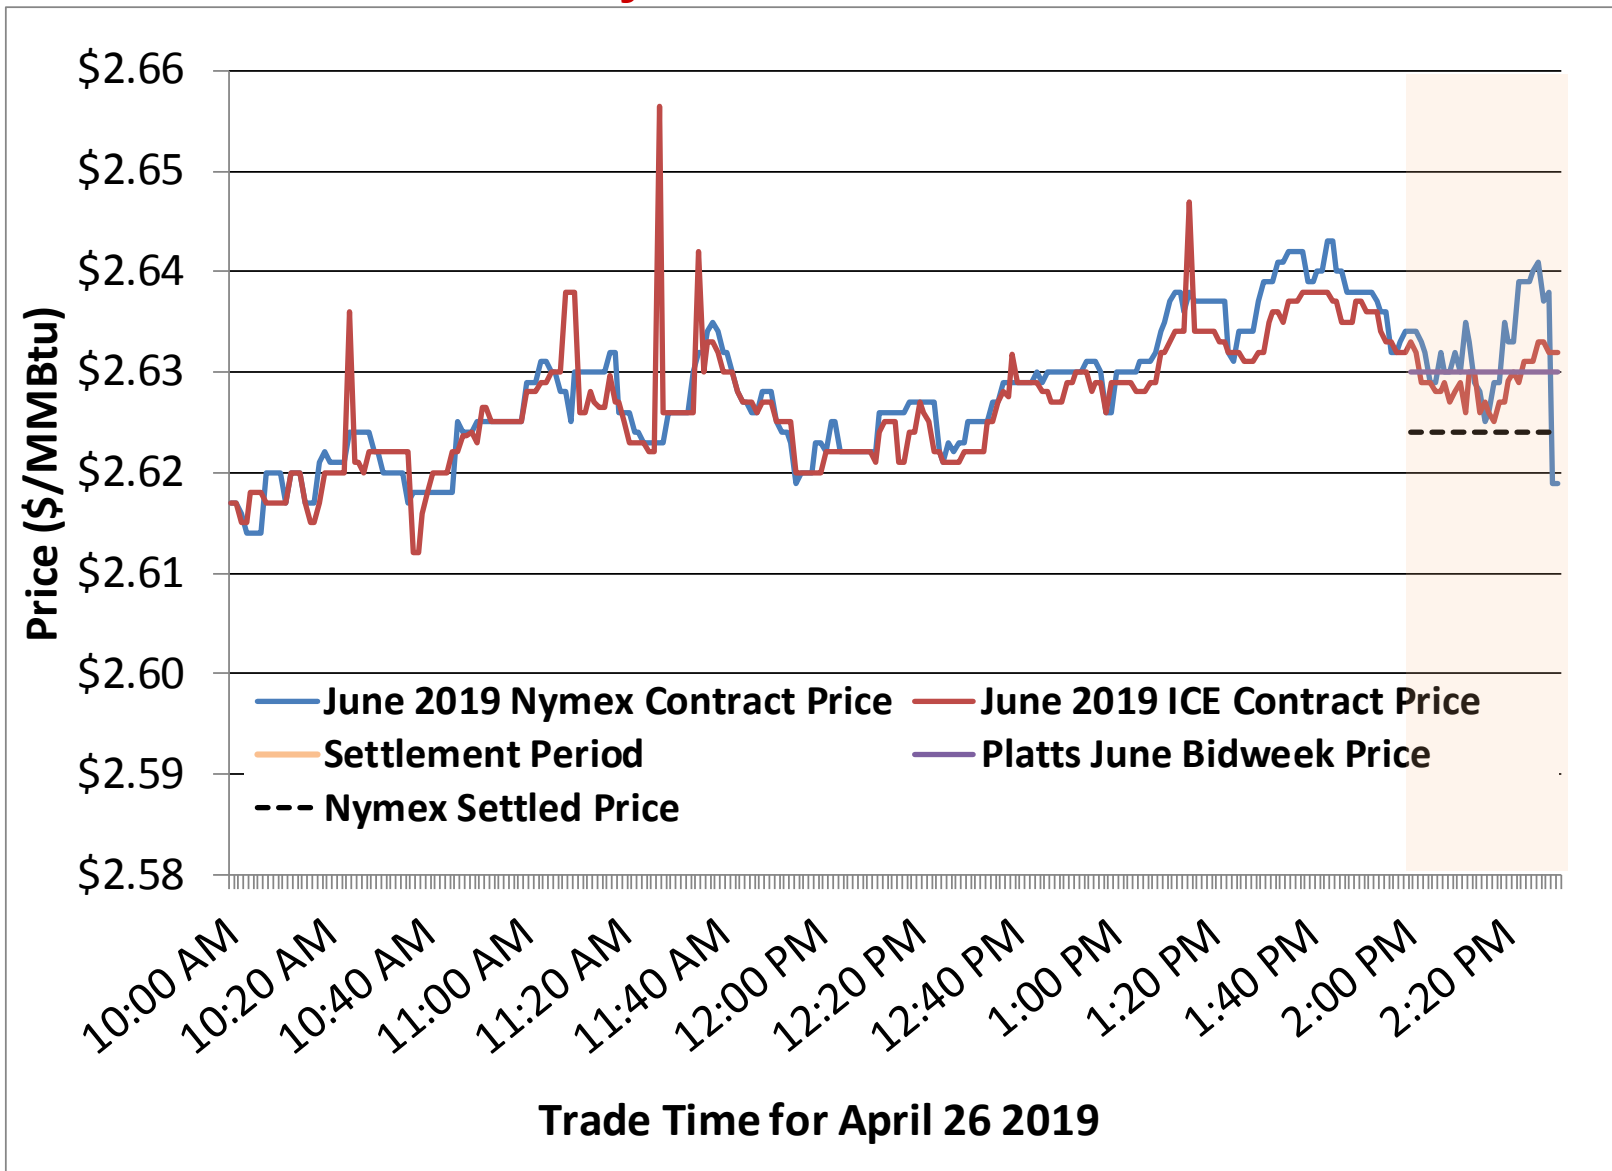

Cumulative HDDs by City 30 Day Intervals

Source: Bloomberg Weather Data

Updated Jul-2019

Cumulative CDDs by City

30 Day Intervals

Day Ahead Natural Gas Prices 30 Day Average (\$/MMBtu)

Natural Gas, Coal and Oil Prices (Converted)

Nymex Futures Curves

Brent vs WTI

Nymex Settlement

Natural Gas Liquids (NGLs) Prices