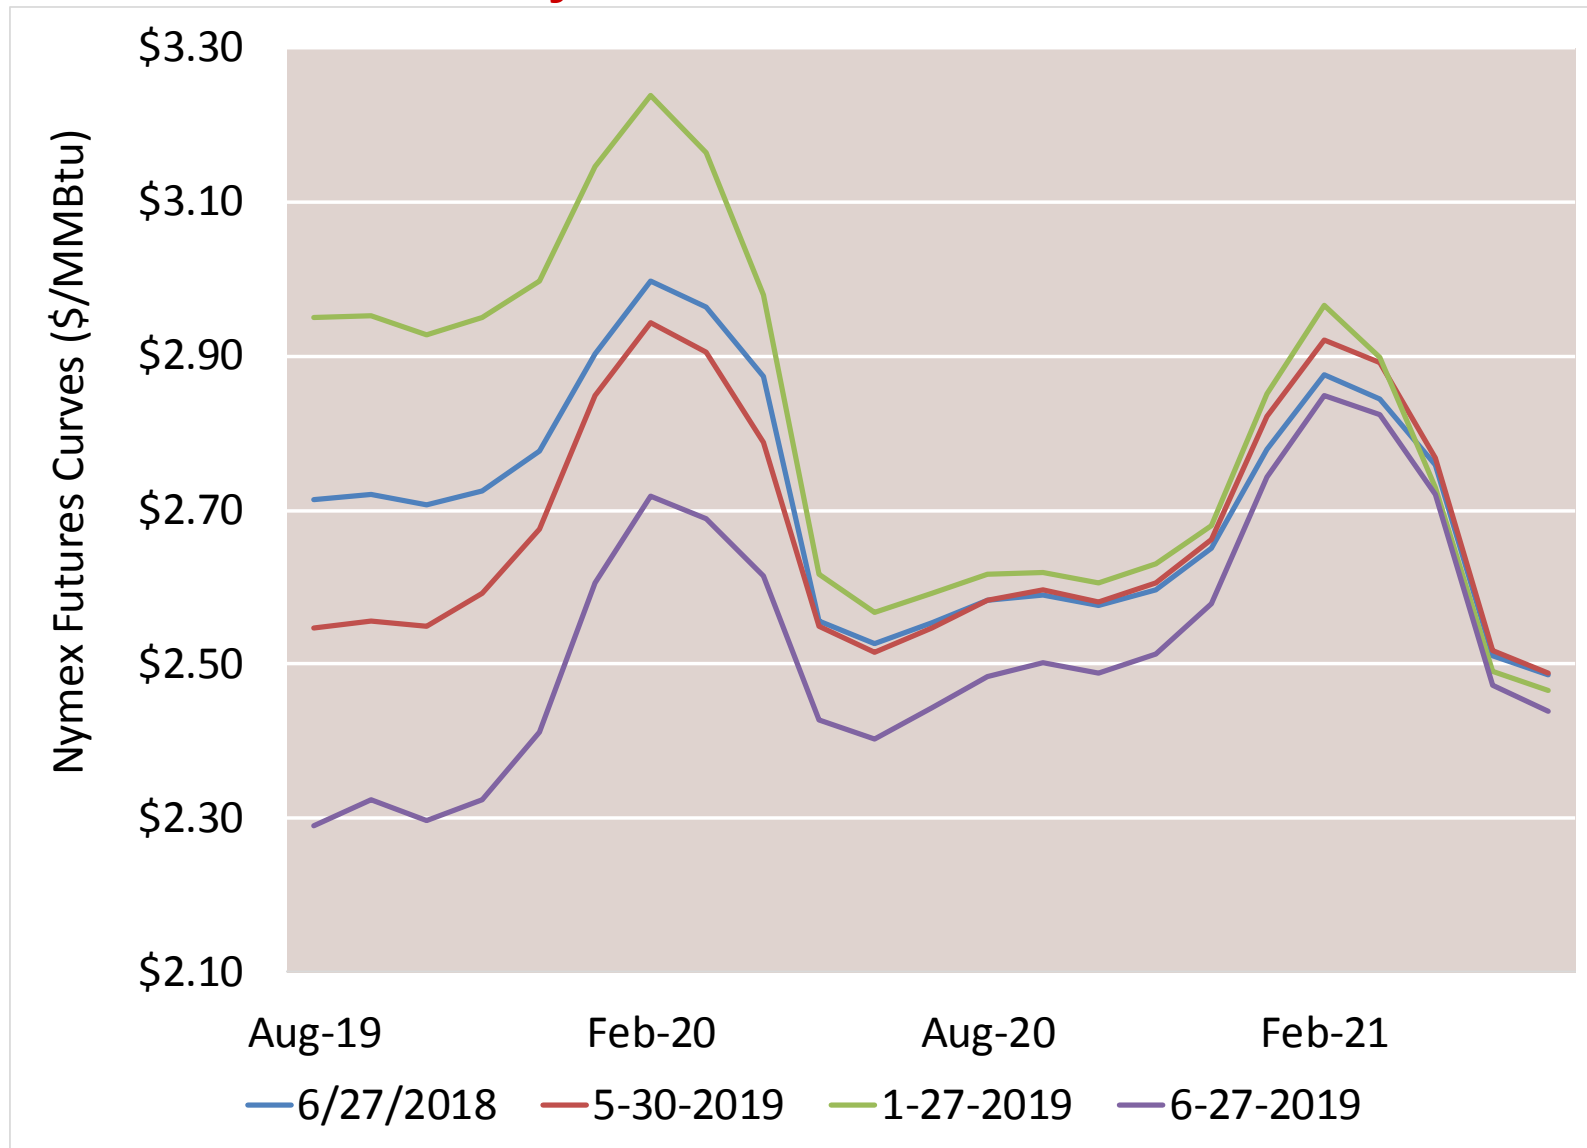

Cumulative HDDs by City 30 Day Intervals

Source: Bloomberg Weather Data

Updated Jul-2019

Cumulative CDDs by City

30 Day Intervals

Day Ahead Natural Gas Prices 30 Day Average (\$/MMBtu)

Natural Gas, Coal and Oil Prices (Converted)

Nymex Futures Curves

Brent vs WTI

Nymex Settlement

Natural Gas Liquids (NGLs) Prices