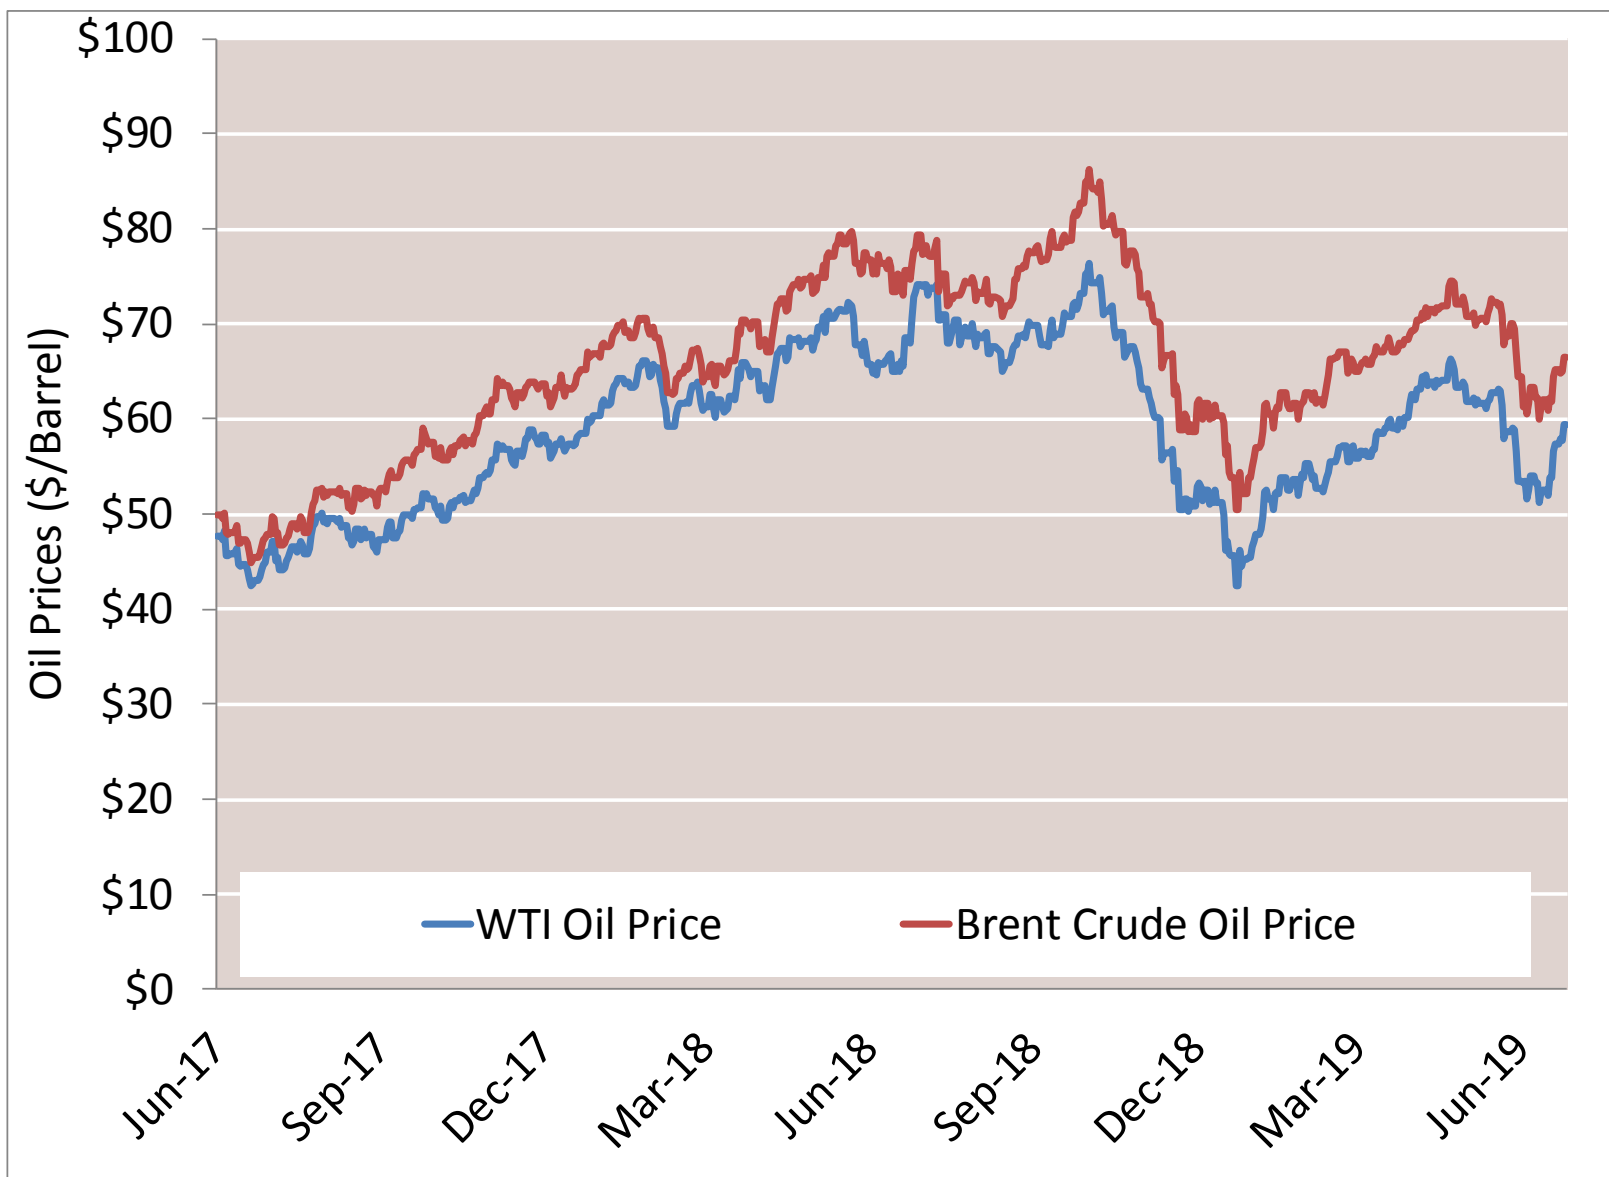

Brent vs WTI