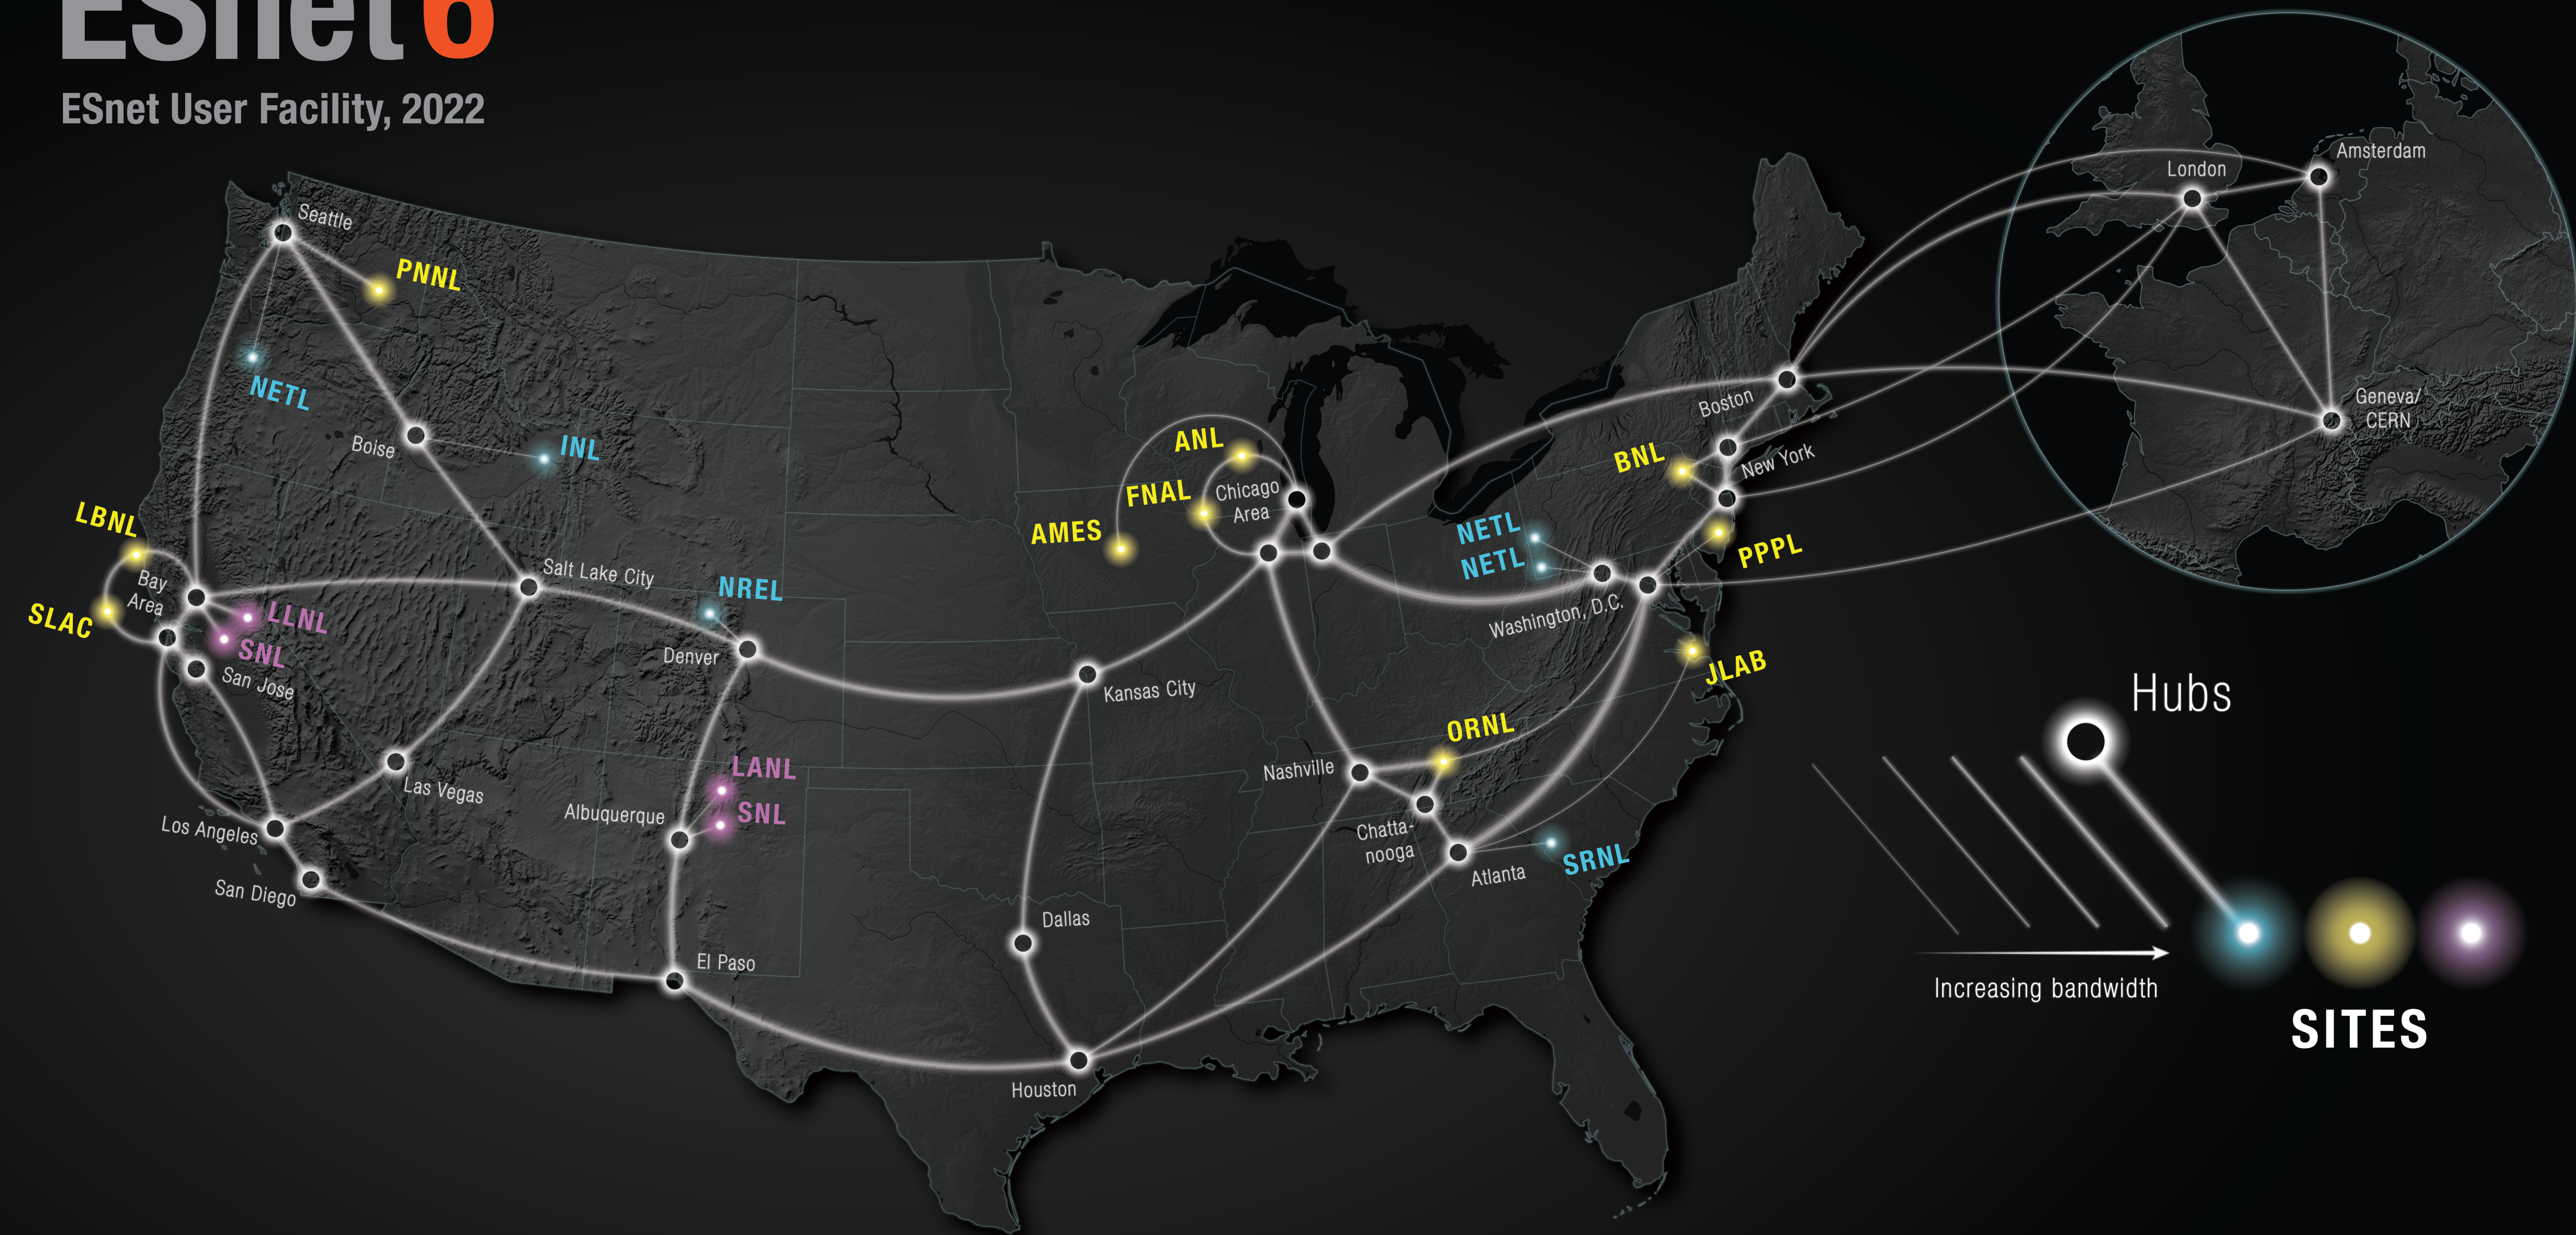

ESnet6

ESnet User Facility, 2022

Office of Science National Laboratories

- AMES** Ames Laboratory (Ames, IA)
- ANL** Argonne National Laboratory (Argonne, IL)
- BNL** Brookhaven National Laboratory (Upton, NY)
- FNAL** Fermi National Accelerator Laboratory (Batavia, IL)
- JLAB** Thomas Jefferson National Accelerator Facility (Newport News, VA)
- LBNL** Lawrence Berkeley National Laboratory (Berkeley, CA)
- ORNL** Oak Ridge National Laboratory (Oak Ridge, TN)
- PNNL** Pacific Northwest National Laboratory (Richland, WA)
- PPPL** Princeton Plasma Physics Laboratory (Princeton, NJ)
- SLAC** SLAC National Accelerator Laboratory (Menlo Park, CA)

NNSA Laboratories

- LANL** Los Alamos National Laboratory (Los Alamos, NM)
- LLNL** Lawrence Livermore National Laboratory (Livermore, CA)
- SNL** Sandia National Laboratory (Albuquerque, NM; Livermore, CA)

Other DOE Laboratories

- INL** Idaho National Laboratory (Idaho Falls, ID)
- NETL** National Energy Technology Laboratory (Morgantown, WV; Pittsburgh, PA; Albany, OR)
- NREL** National Renewable Energy Laboratory (Golden, CO)
- SRNL** Savannah River National Laboratory (Aiken, SC)