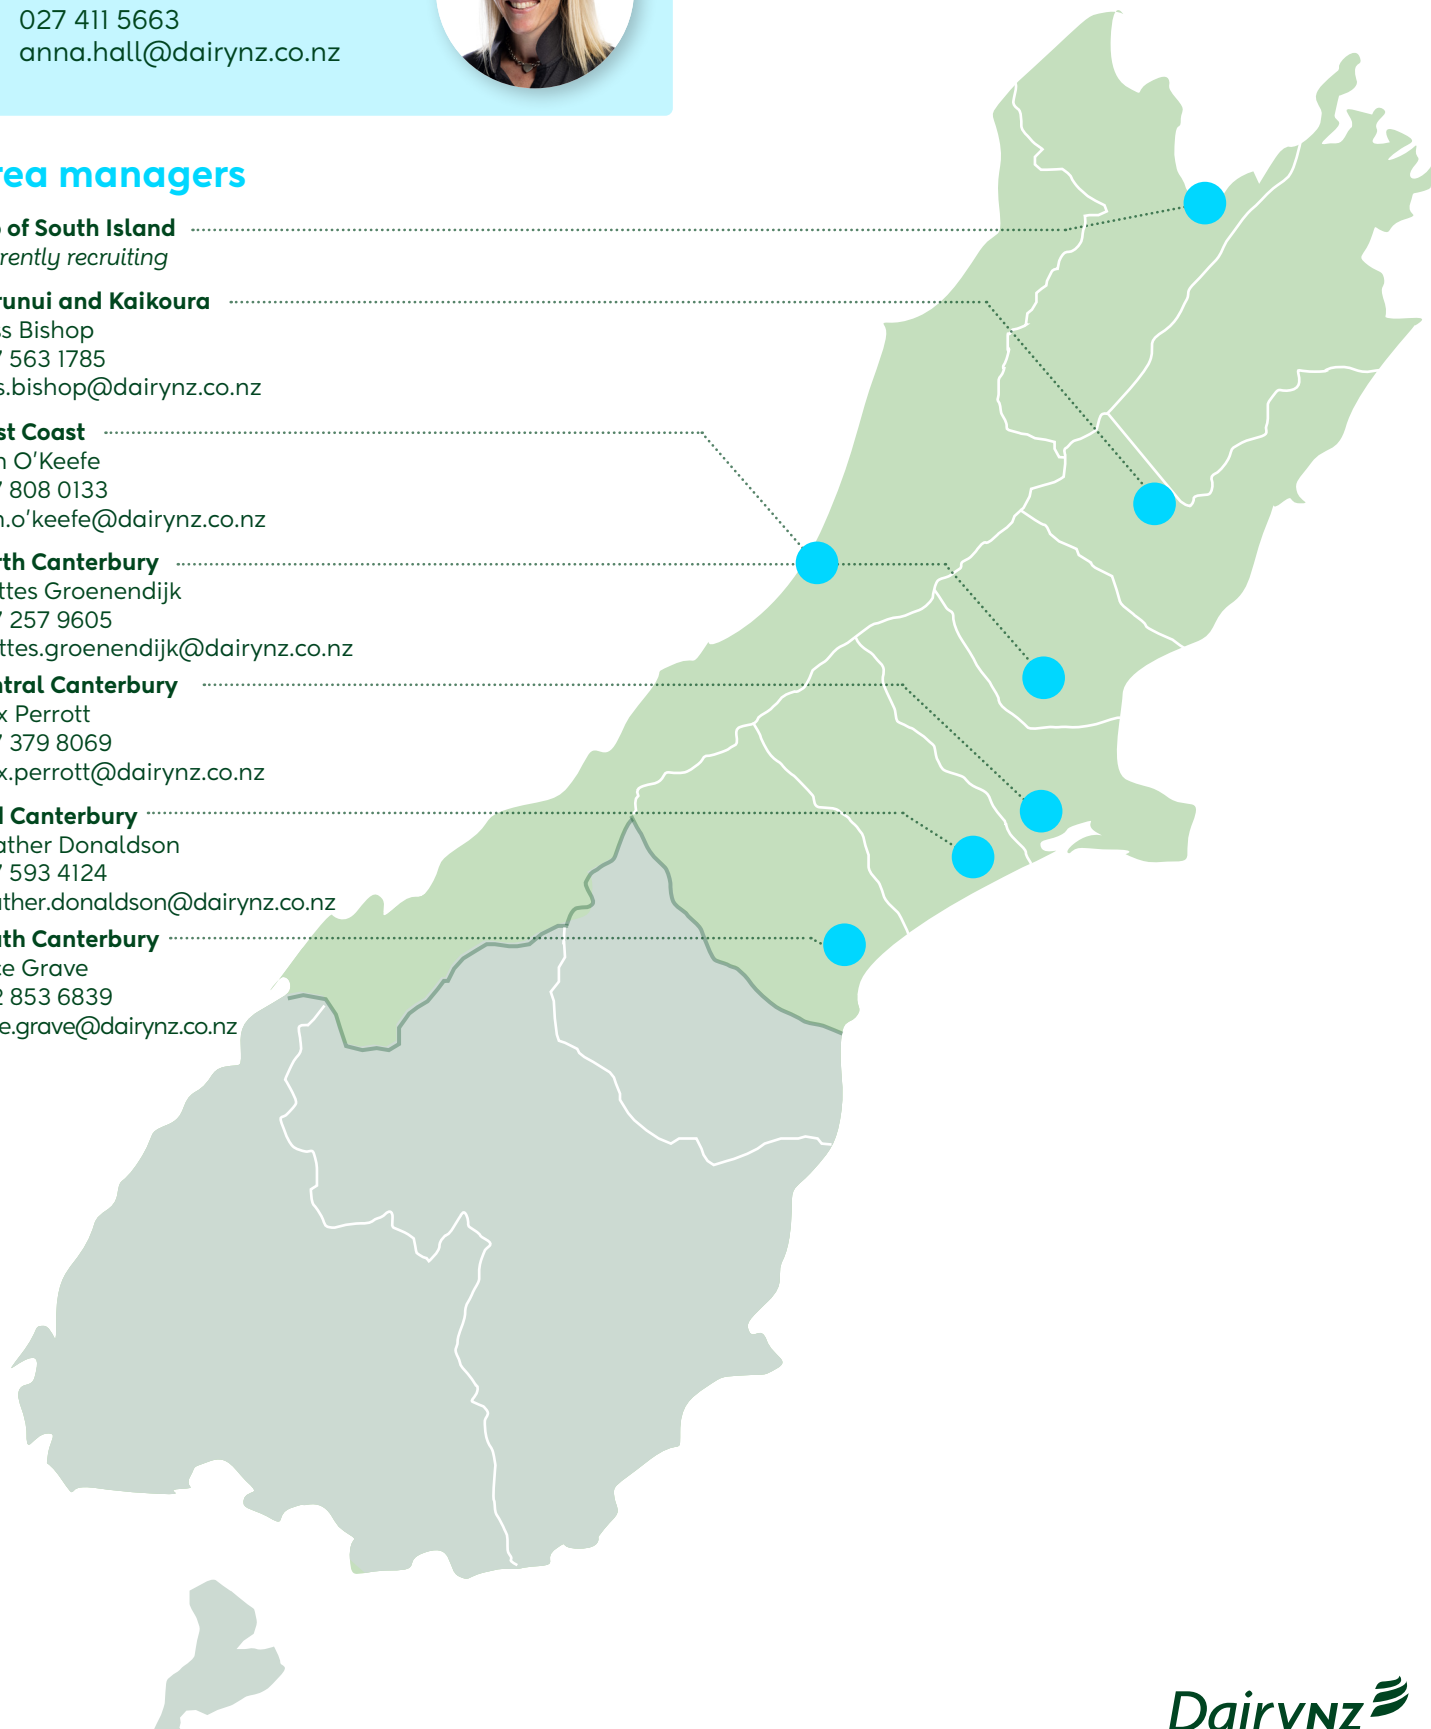

Alice Grave

022 853 6839

alice.grave@dairynz.co.nz

DairyNZ regional teams

Lower South Island

Regional manager:

Guy Michaels

021 302 034