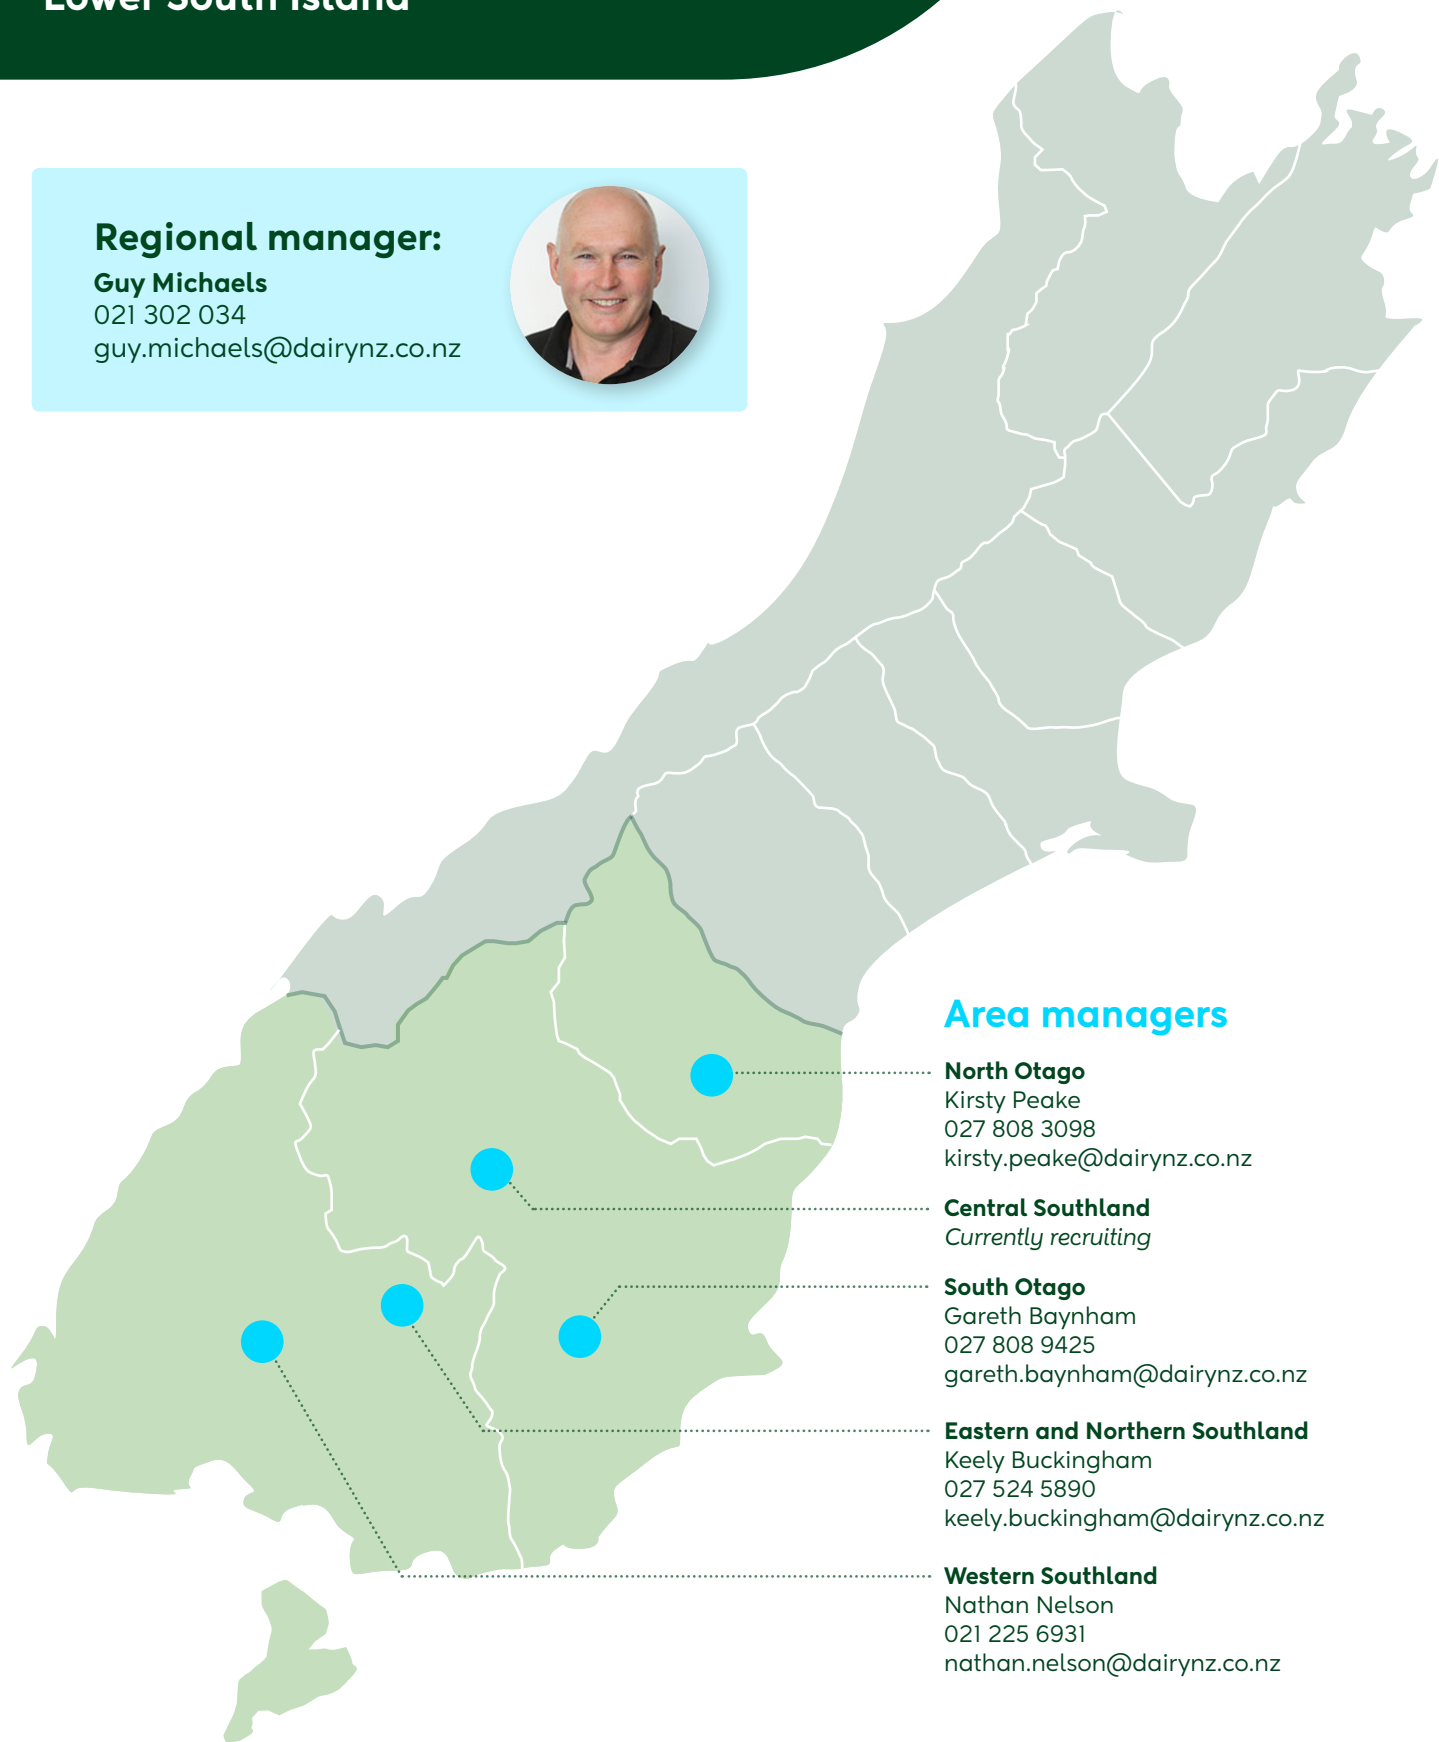

Alice Grave

022 853 6839

alice.grave@dairynz.co.nz

DairyNZ regional teams

Lower South Island

Regional manager:

Guy Michaels

021 302 034

guy.michaels@dairynz.co.nz

Area managers

North Otago

Kirsty Peake

027 808 3098

kirsty.peake@dairynz.co.nz

Central Southland

Currently recruiting