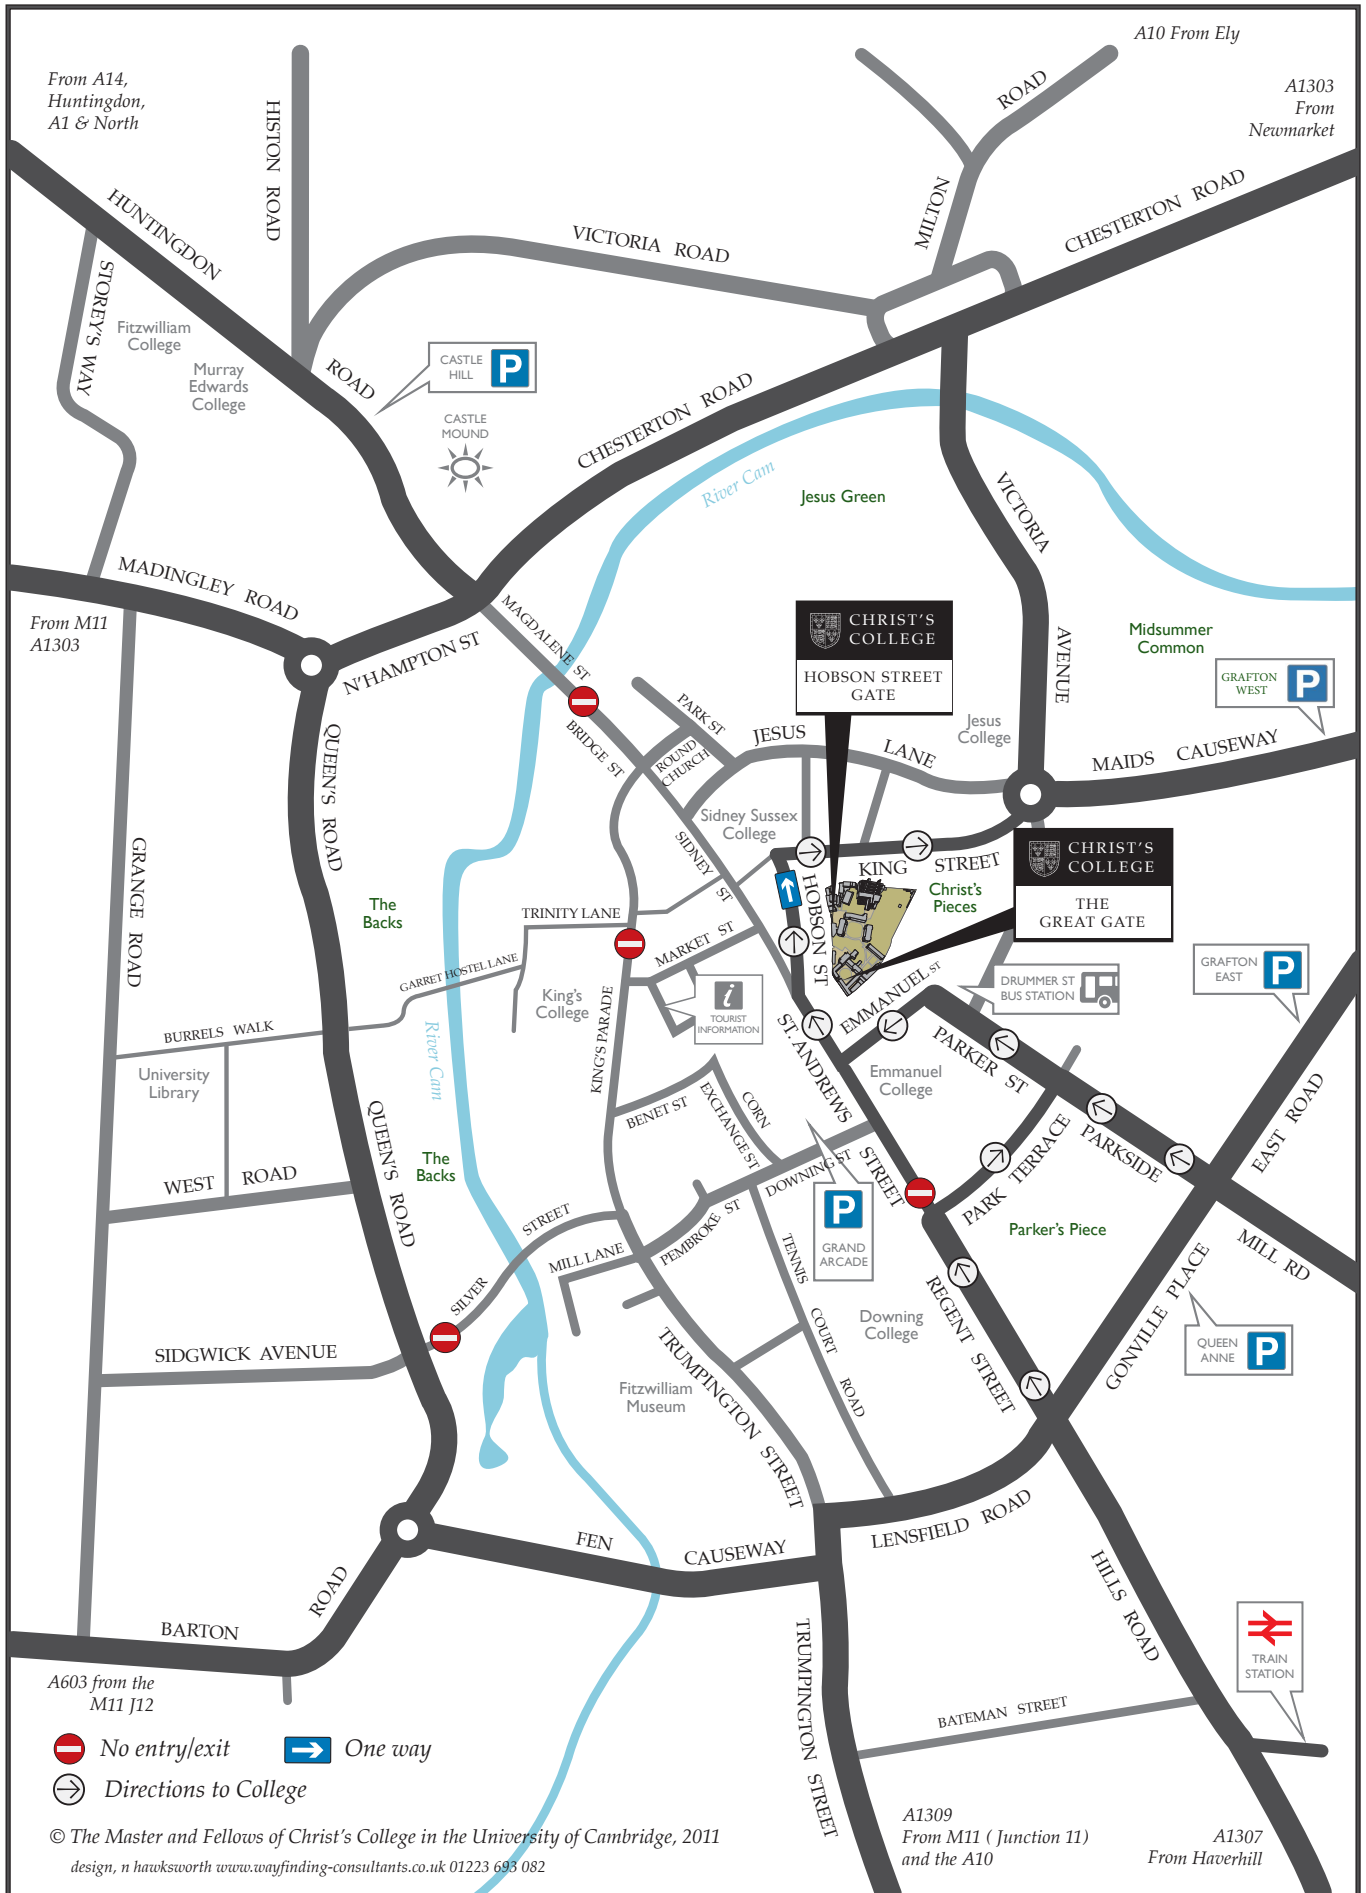

CHRIST'S COLLEGE

How to find us

Christ's College
 St Andrew's Street
 Cambridge
 CB2 3BU
 Tel. 01223 334900

- No entry/exit
- One way
- Directions to College

© The Master and Fellows of Christ's College in the University of Cambridge, 2011
 design, n hawksworth www.wayfinding-consultants.co.uk 01223 693 082

A1309 From M11 (Junction 11) and the A10
 A1307 From Haverhill