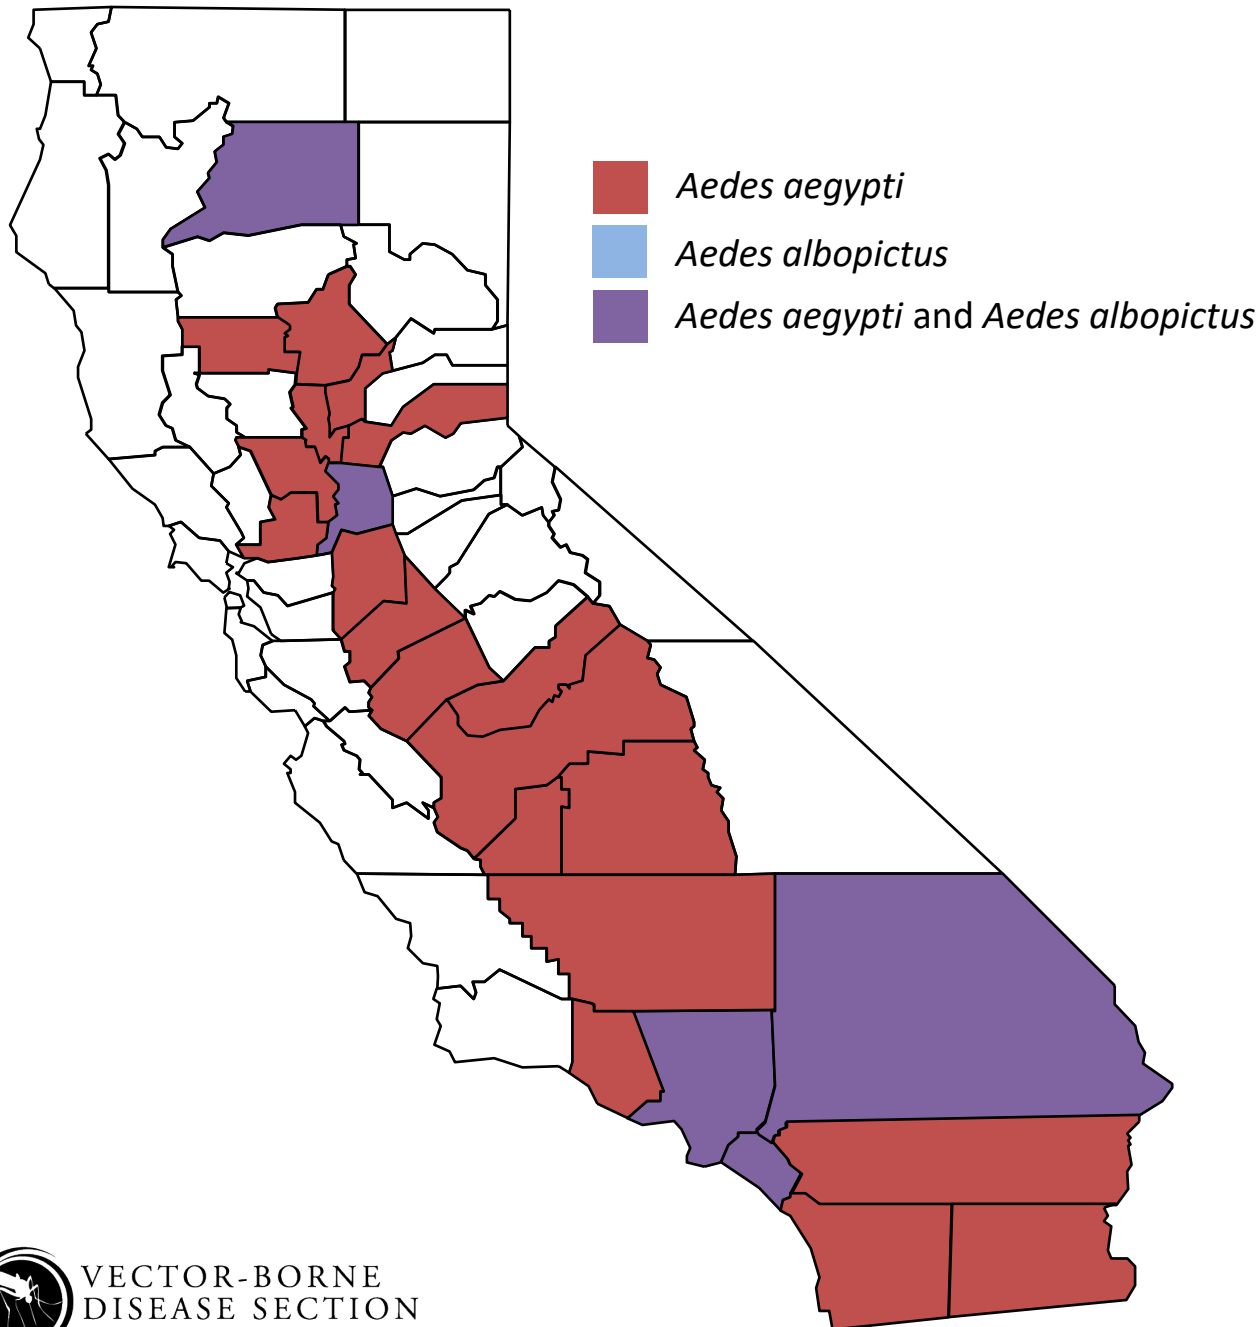

# *Aedes aegypti* and *Aedes albopictus* Mosquitoes in California by County

Updated October 4, 2024

## Counties with

### *Aedes aegypti* only (19):

Butte, Fresno, Glenn, Imperial, Kern, Kings, Madera, Merced, Placer, Riverside, San Diego, San Joaquin, Solano, Stanislaus, Sutter, Tulare, Ventura, Yolo, Yuba

## Counties with both *Aedes aegypti* and *Aedes albopictus* (5):

Los Angeles, Orange, Sacramento, San Bernardino, Shasta

For a list of cities, see

[Aedes aegypti and Aedes albopictus Mosquitoes in California by City or Census-Designated Place](#)