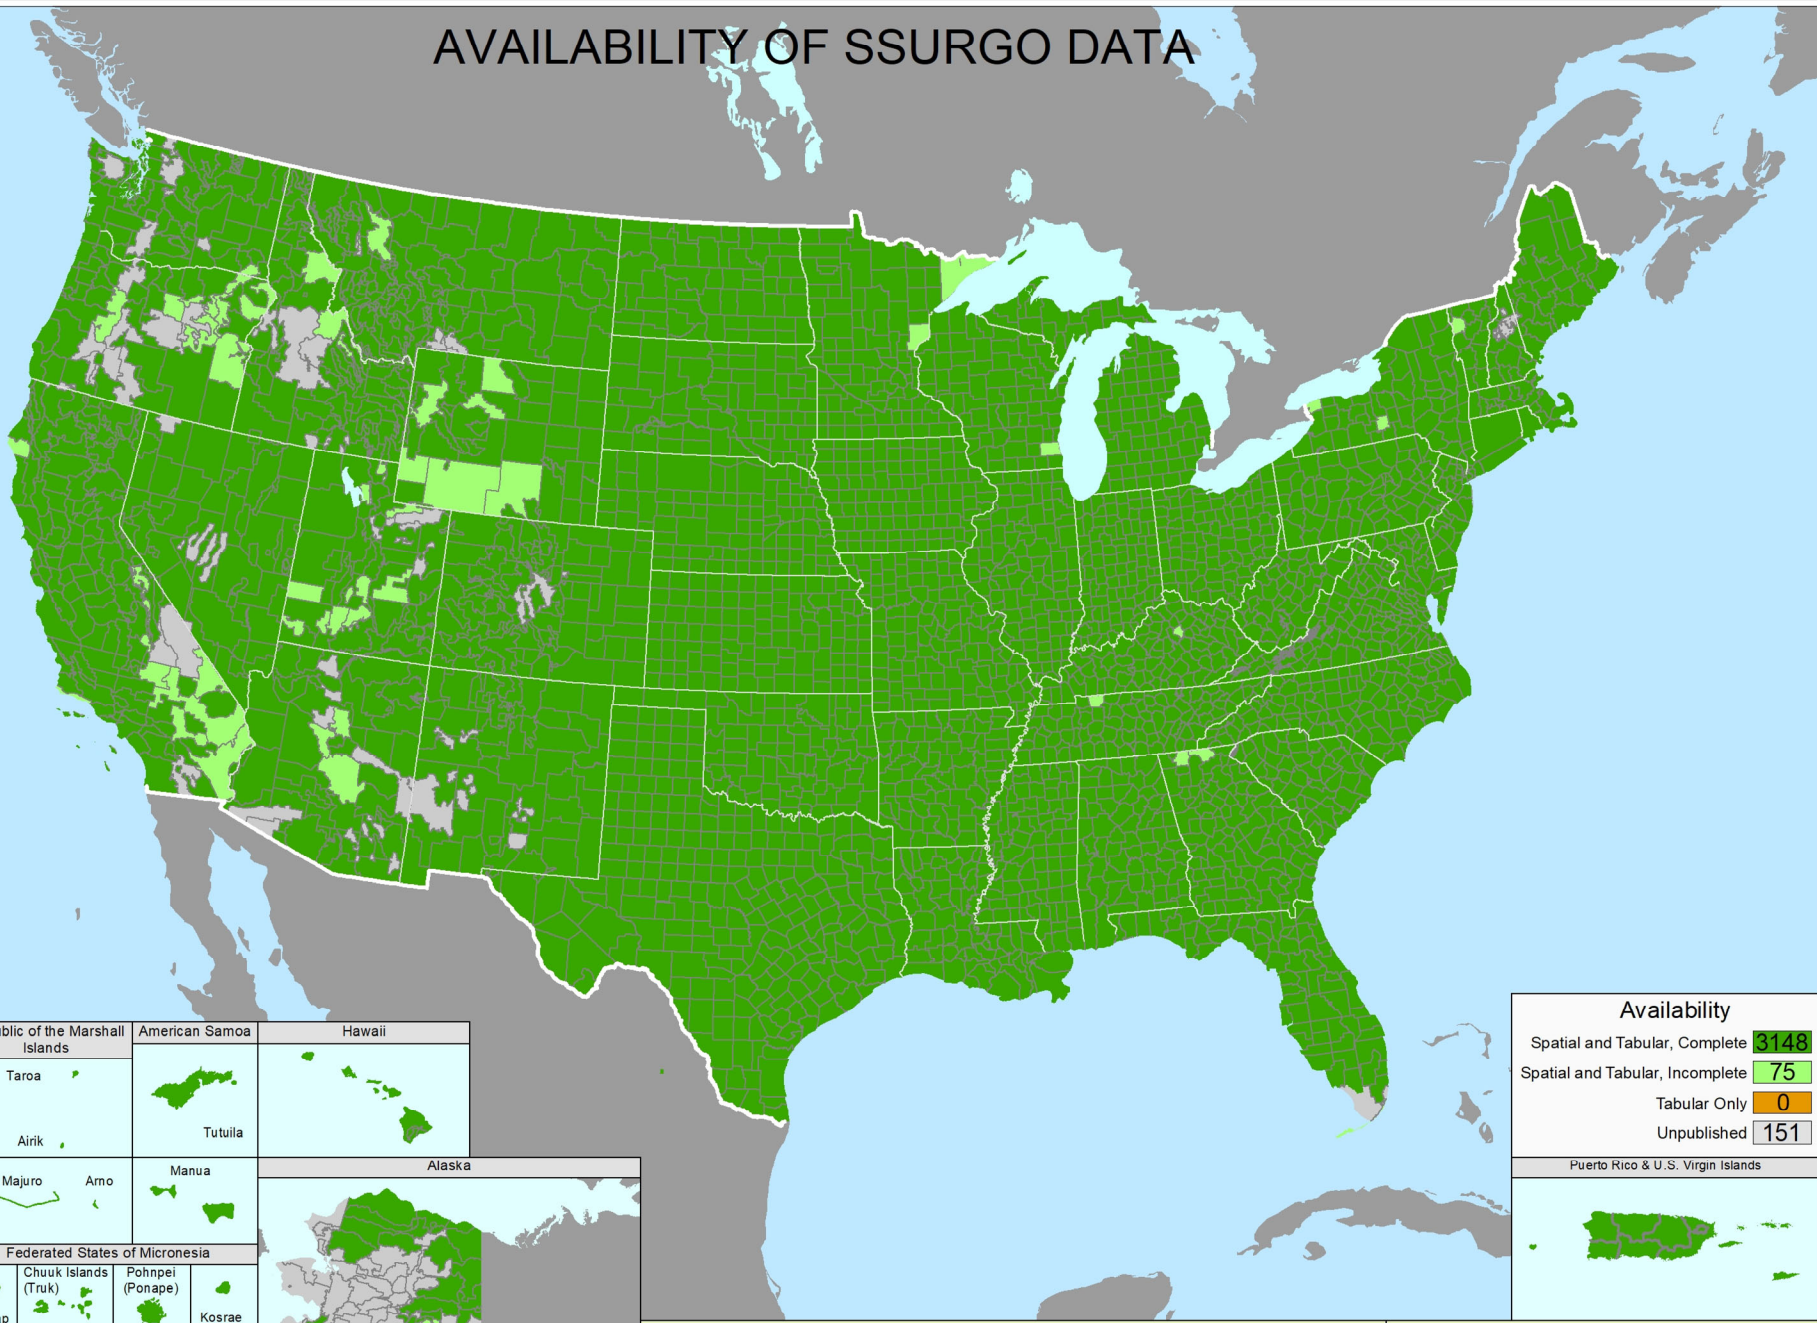

# AVAILABILITY OF SSURGO DATA

Northern Mariana Islands

Guam

Republic of Palau

Republic of the Marshall Islands

American Samoa

Hawaii

Federated States of Micronesia

Alaska

Availability	
Spatial and Tabular, Complete	3148
Spatial and Tabular, Incomplete	75
Tabular Only	0
Unpublished	151

Puerto Rico & U.S. Virgin Islands

Publication Date: 10/11/2023

Web Soil Survey: <http://websoilsurvey.nrcs.usda.gov>

SSURGO: Soil Geography Web Page

**United States  
Department of  
Agriculture**

USDA is an equal opportunity provider and employer