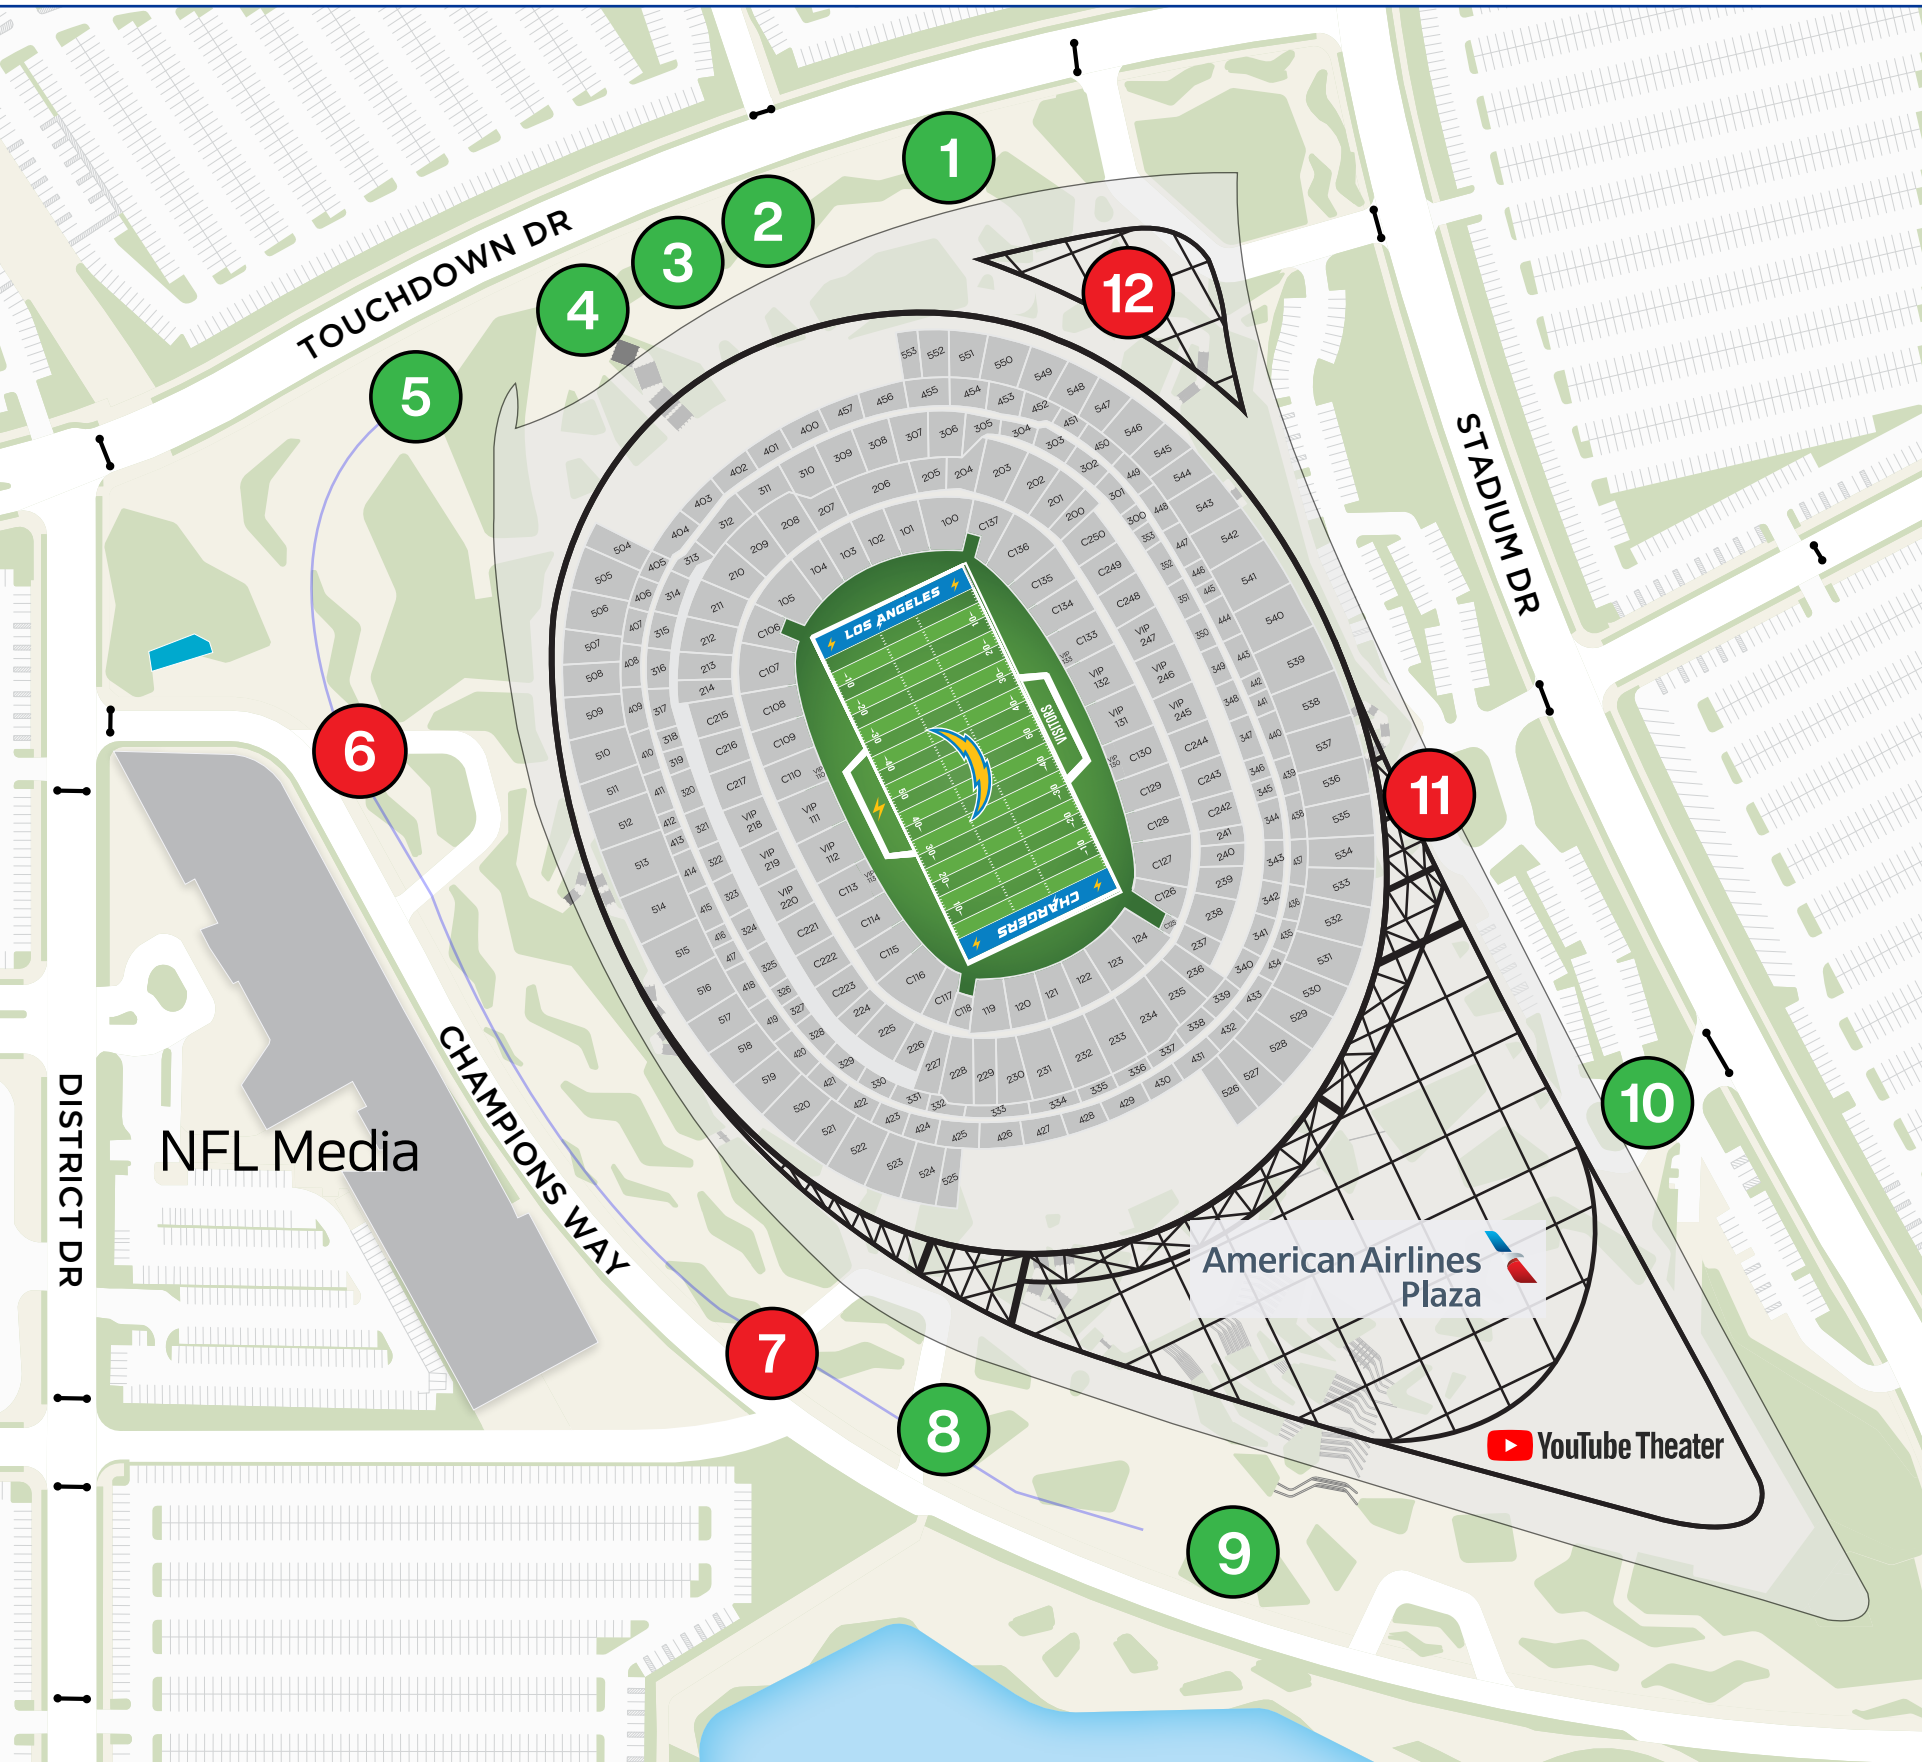

# ENTRANCES

SoFi Stadium

# Stadium Entries

6 VIP ENTRY 6  
Ticketmaster VIP Entrance

7 VIP ENTRY 7  
American Airlines VIP Entrance

11 VIP ENTRY 11  
SoFi VIP Entrance

12 VIP ENTRY 12  
Pechanga Resort Casino VIP Entrance

TOUCHDOWN DR

STADIUM DR

CHAMPIONS WAY

DISTRICT DR

NFL Media

American Airlines Plaza

YouTube Theater