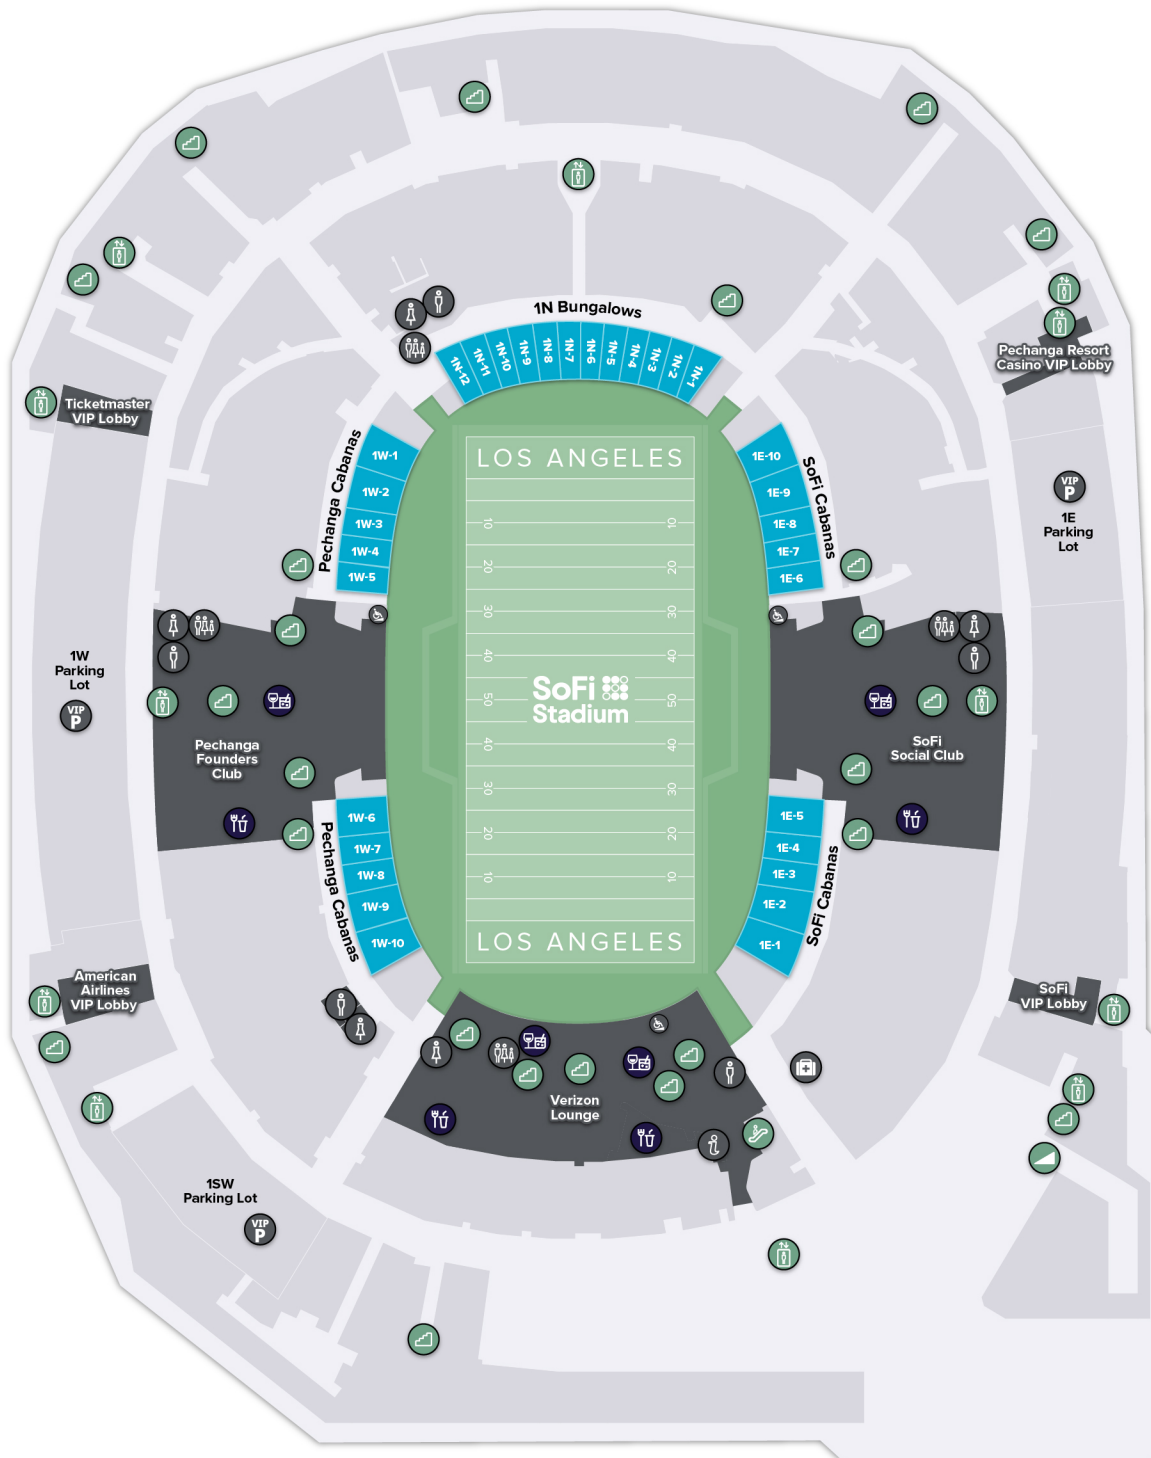

SoFi Stadium

LEVEL 1 (Bungalows, Pechanga Cabanas, SoFi Cabanas)

GUEST SERVICES

- INFORMATION
- FIRST AID
- WHEELCHAIR LIFT
- VIP PARKING
- MEN'S RESTROOM
- WOMEN'S RESTROOM
- FAMILY RESTROOM

VERTICAL TRANSPORT

- ELEVATOR
- ESCALATOR
- STAIRS
- RAMP

FOOD & DRINK

- CONCESSIONS
- BARS

SoFi Stadium

LEVEL 2 (Google Cloud Club & Suites, Owners Suites, Premier Seats 100)

GUEST SERVICES

- INFORMATION
- WHEELCHAIR LIFT
- MEN'S RESTROOM
- FIRST AID
- VIP PARKING
- WOMEN'S RESTROOM
- ADA SEATING
- HYDRATION STATION
- FAMILY RESTROOM

VERTICAL TRANSPORT

- ELEVATOR
- ESCALATOR
- STAIRS
- RAMP

FOOD & DRINK

- CONCESSIONS
- WINE BAR
- BARS
- WHISKY BAR
- CHAMPAGNE BAR
- TEQUILA BAR

RETAIL

- TEAM STORE

SoFi Stadium

LEVEL 3 (Club Seats 200, Premier & Reserved Seats 200)

GUEST SERVICES

- INFORMATION
- SENSORY ROOM
- MEN'S RESTROOM
- FIRST AID
- CASH-TO-CARD KIOSK
- WOMEN'S RESTROOM
- ADA SEATING
- HYDRATION STATION
- FAMILY RESTROOM

VERTICAL TRANSPORT

- ELEVATOR
- ESCALATOR
- STAIRS
- RAMP