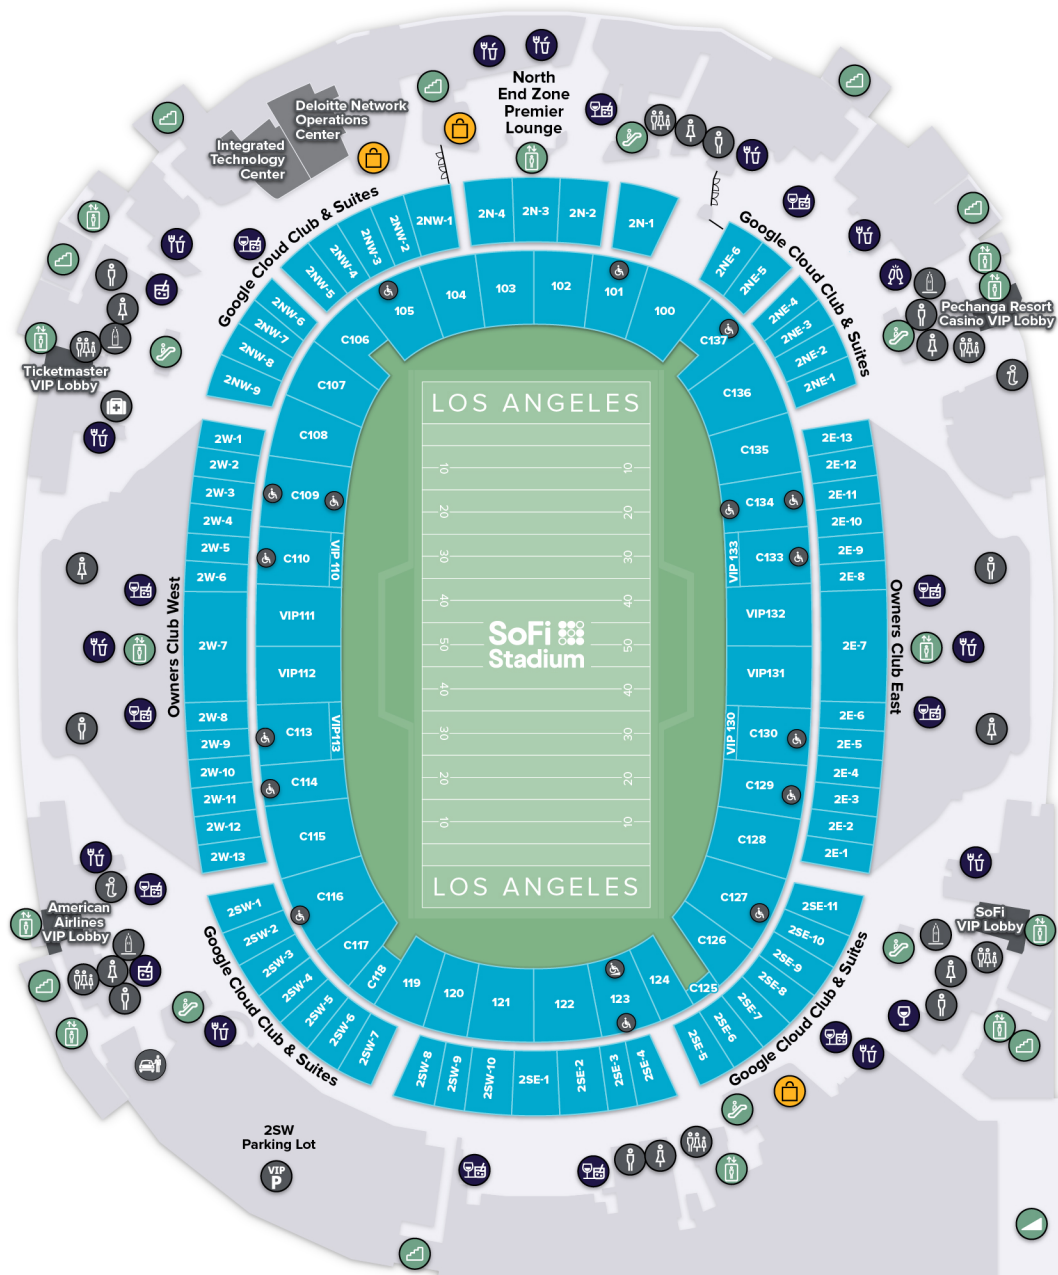

SoFi Stadium

LEVEL 1 (Bungalows, Pechanga Cabanas, SoFi Cabanas)

GUEST SERVICES

- INFORMATION
- FIRST AID
- WHEELCHAIR LIFT
- VIP PARKING
- MEN'S RESTROOM
- WOMEN'S RESTROOM
- FAMILY RESTROOM

VERTICAL TRANSPORT

- ELEVATOR
- ESCALATOR
- STAIRS
- RAMP

FOOD & DRINK

- CONCESSIONS
- BARS

SoFi Stadium

LEVEL 2 (Google Cloud Club & Suites, Owners Suites, Premier Seats 100)

GUEST SERVICES

- INFORMATION
- WHEELCHAIR LIFT
- MEN'S RESTROOM
- FIRST AID
- VIP PARKING
- WOMEN'S RESTROOM
- ADA SEATING
- HYDRATION STATION
- FAMILY RESTROOM

VERTICAL TRANSPORT

- ELEVATOR
- ESCALATOR
- STAIRS
- RAMP

FOOD & DRINK

- CONCESSIONS
- WINE BAR
- BARS
- WHISKY BAR
- CHAMPAGNE BAR
- TEQUILA BAR

RETAIL

- TEAM STORE

SoFi Stadium

LEVEL 3 (Club Seats 200, Premier & Reserved Seats 200)