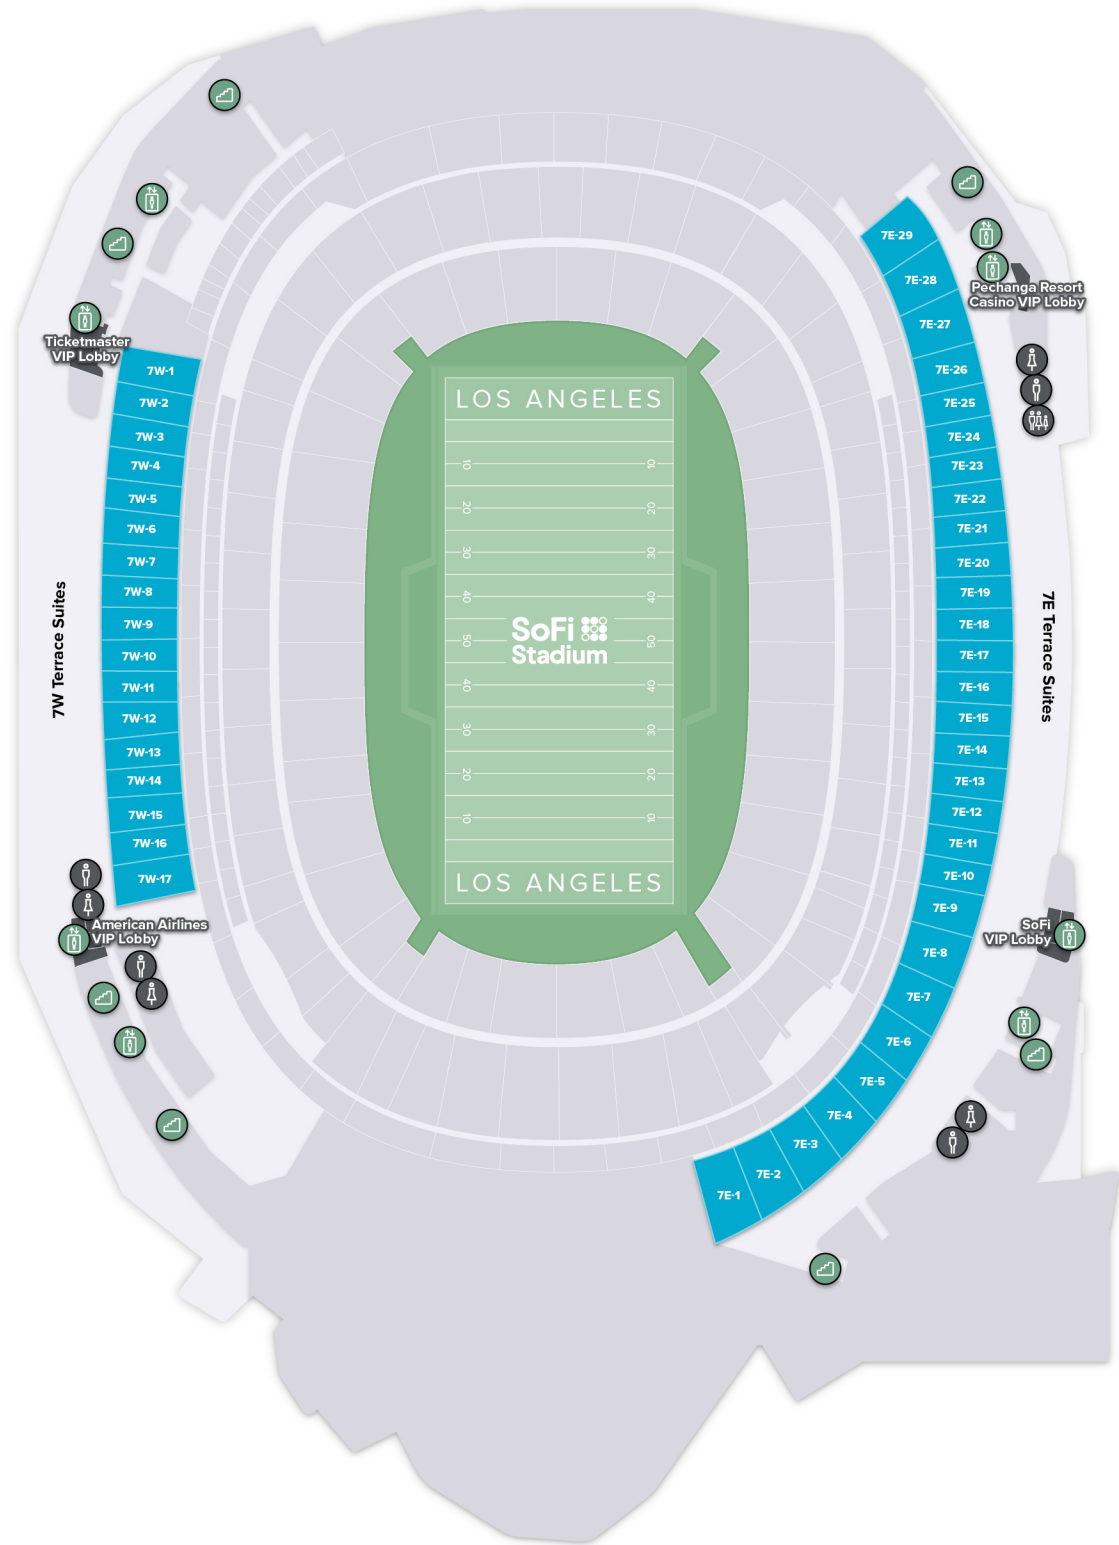

VERTICAL TRANSPORT

- ELEVATOR
- ESCALATOR
- STAIRS
- RAMP

FOOD & DRINK

- CONCESSIONS
- BARS
- BEER
- SNACKS
- FROZEN SNACKS
- FROZEN DRINKS

RETAIL

- TEAM STORE

SoFi Stadium

LEVEL 7 (Terrace Suites)