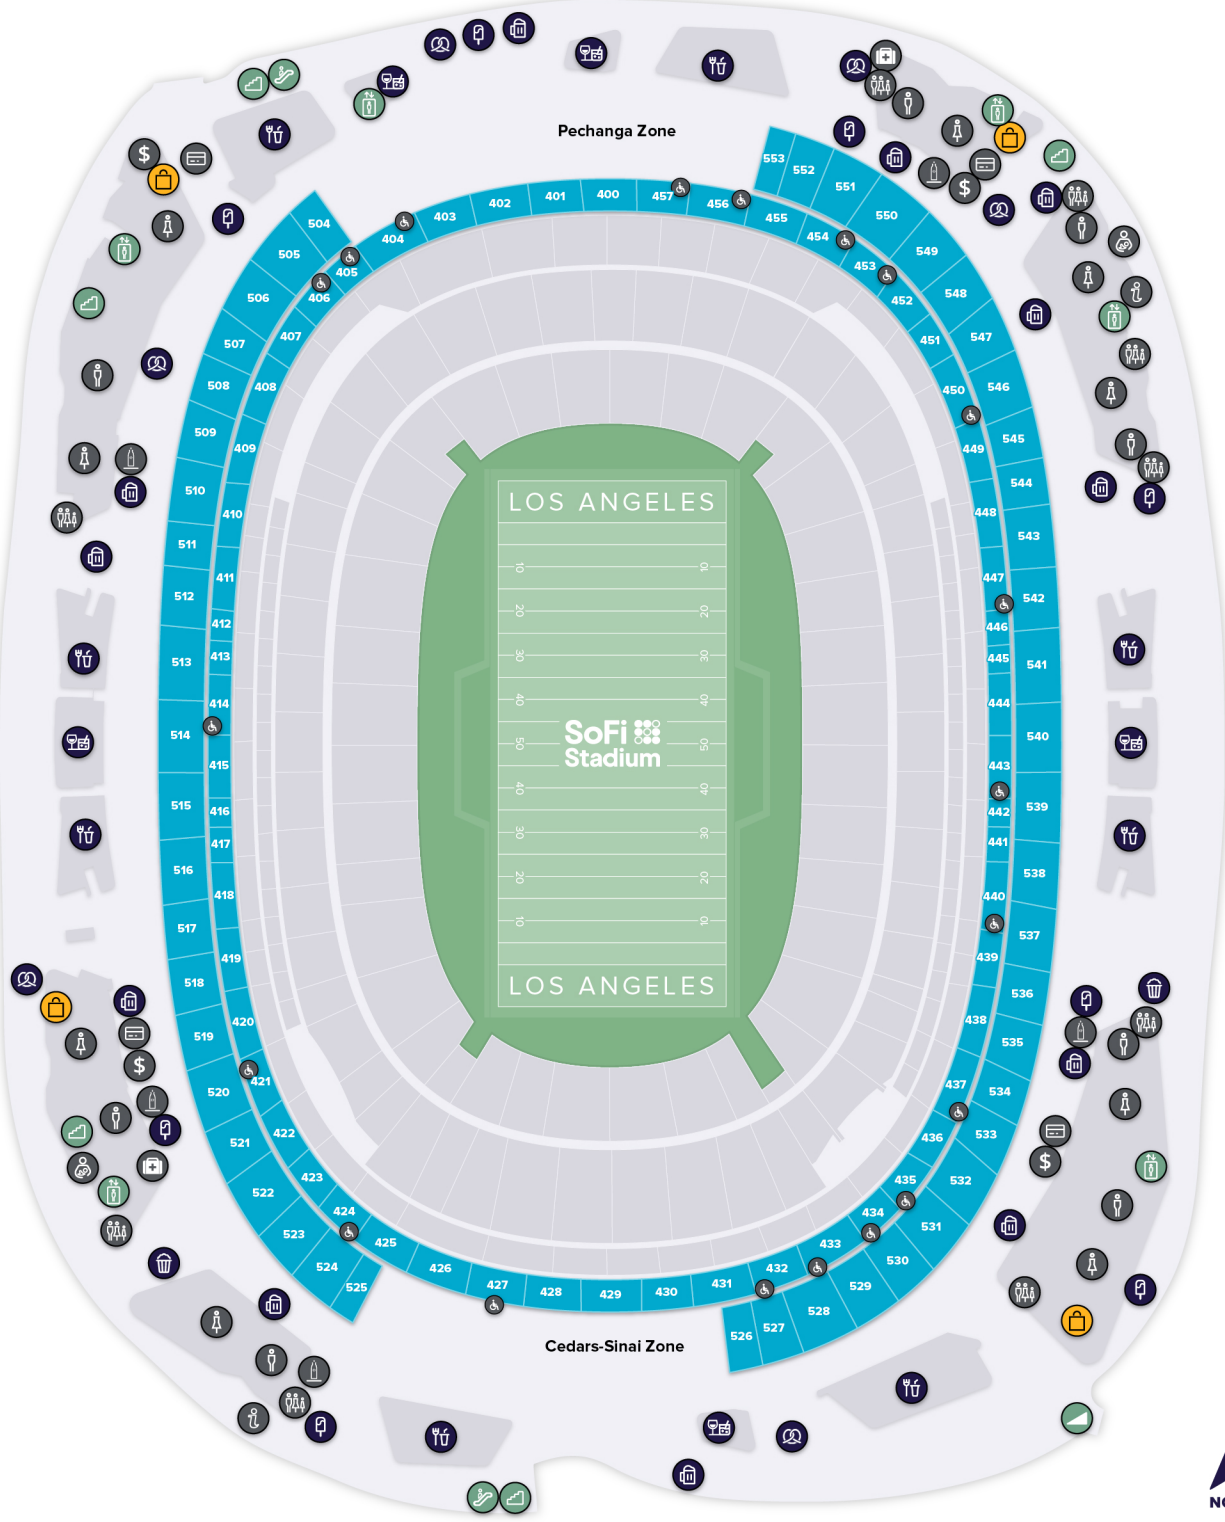

GUEST SERVICES

- MEN'S RESTROOM
- WOMEN'S RESTROOM
- FAMILY RESTROOM

VERTICAL TRANSPORT

- ELEVATOR
- ESCALATOR
- STAIRS

SoFi Stadium

LEVEL 8 (Reserved Seats 400 & 500)

GUEST SERVICES

- INFORMATION
- FIRST AID
- ADA SEATING
- MAMAVA LACTATION SUITES
- CASH-TO-CARD KIOSK
- ATM
- HYDRATION STATION
- MEN'S RESTROOM
- WOMEN'S RESTROOM
- FAMILY RESTROOM