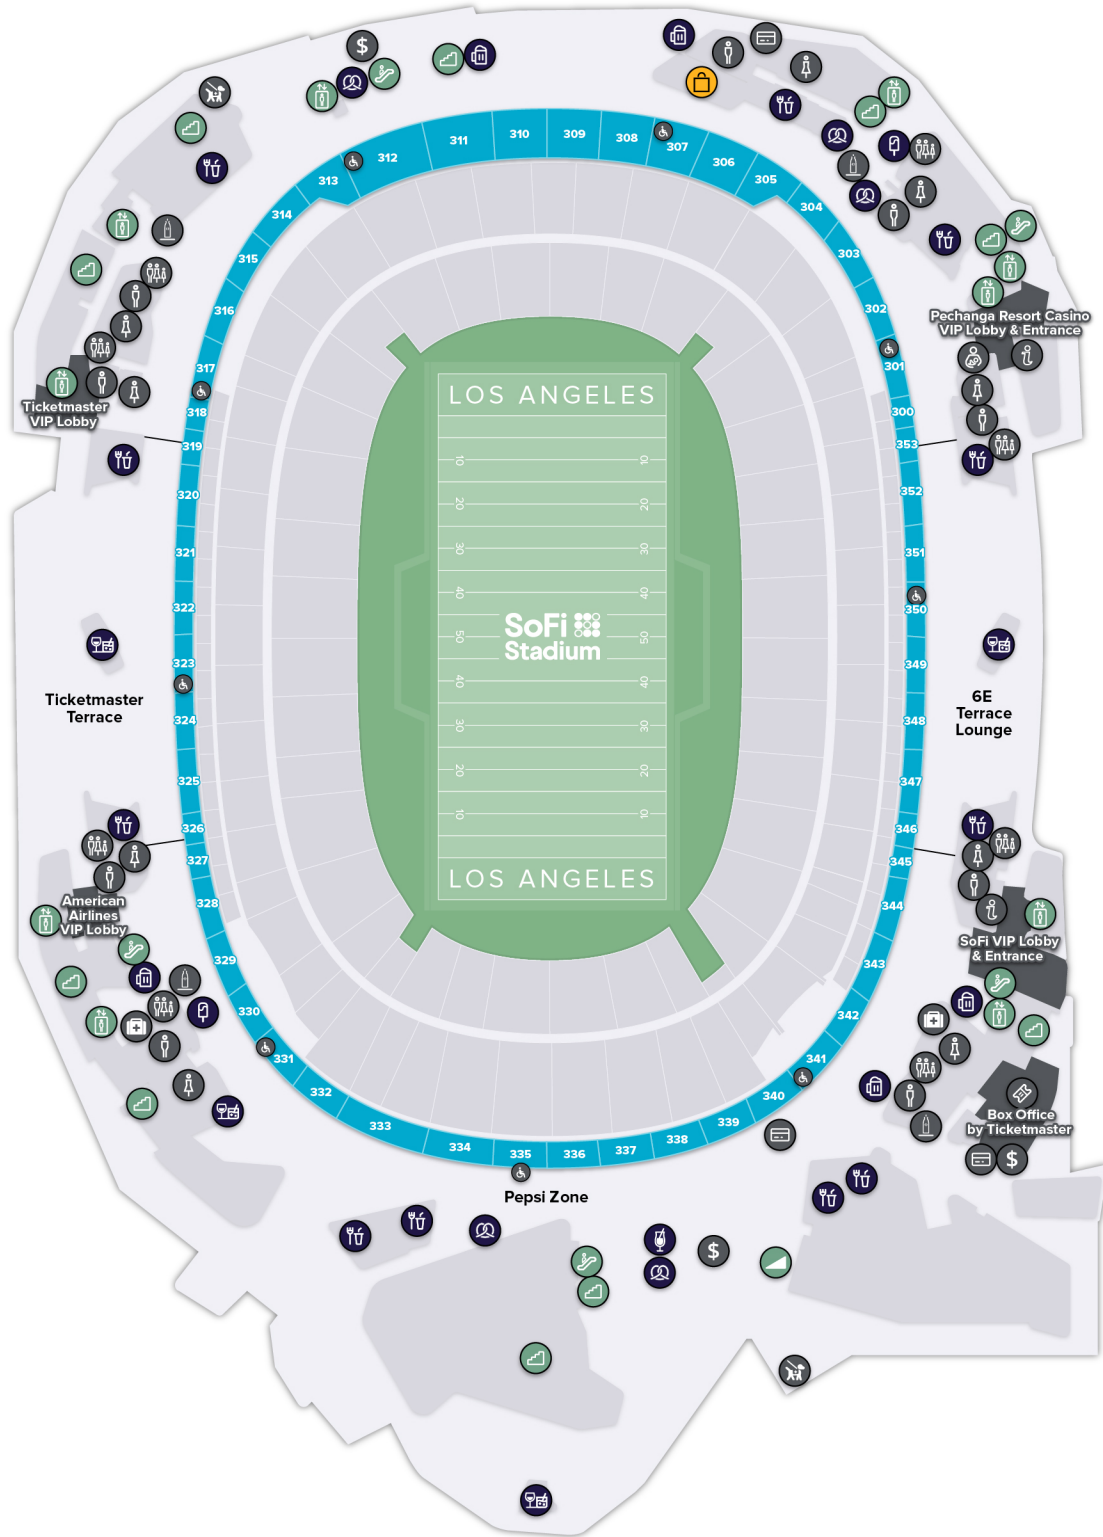

SoFi Stadium

LEVEL 6 (Premier & Reserved Seats 300)

GUEST SERVICES

- INFORMATION
- MAMAVA LACTATION SUITES
- SERVICE ANIMAL RELIEF AREA
- BOX OFFICE
- CASH-TO-CARD KIOSK
- MEN'S RESTROOM
- FIRST AID
- ATM
- WOMEN'S RESTROOM
- ADA SEATING
- HYDRATION STATION
- FAMILY RESTROOM

VERTICAL TRANSPORT

- ELEVATOR
- ESCALATOR
- STAIRS
- RAMP

FOOD & DRINK

- CONCESSIONS
- BARS
- BEER
- SNACKS
- FROZEN SNACKS
- FROZEN DRINKS

RETAIL

- TEAM STORE