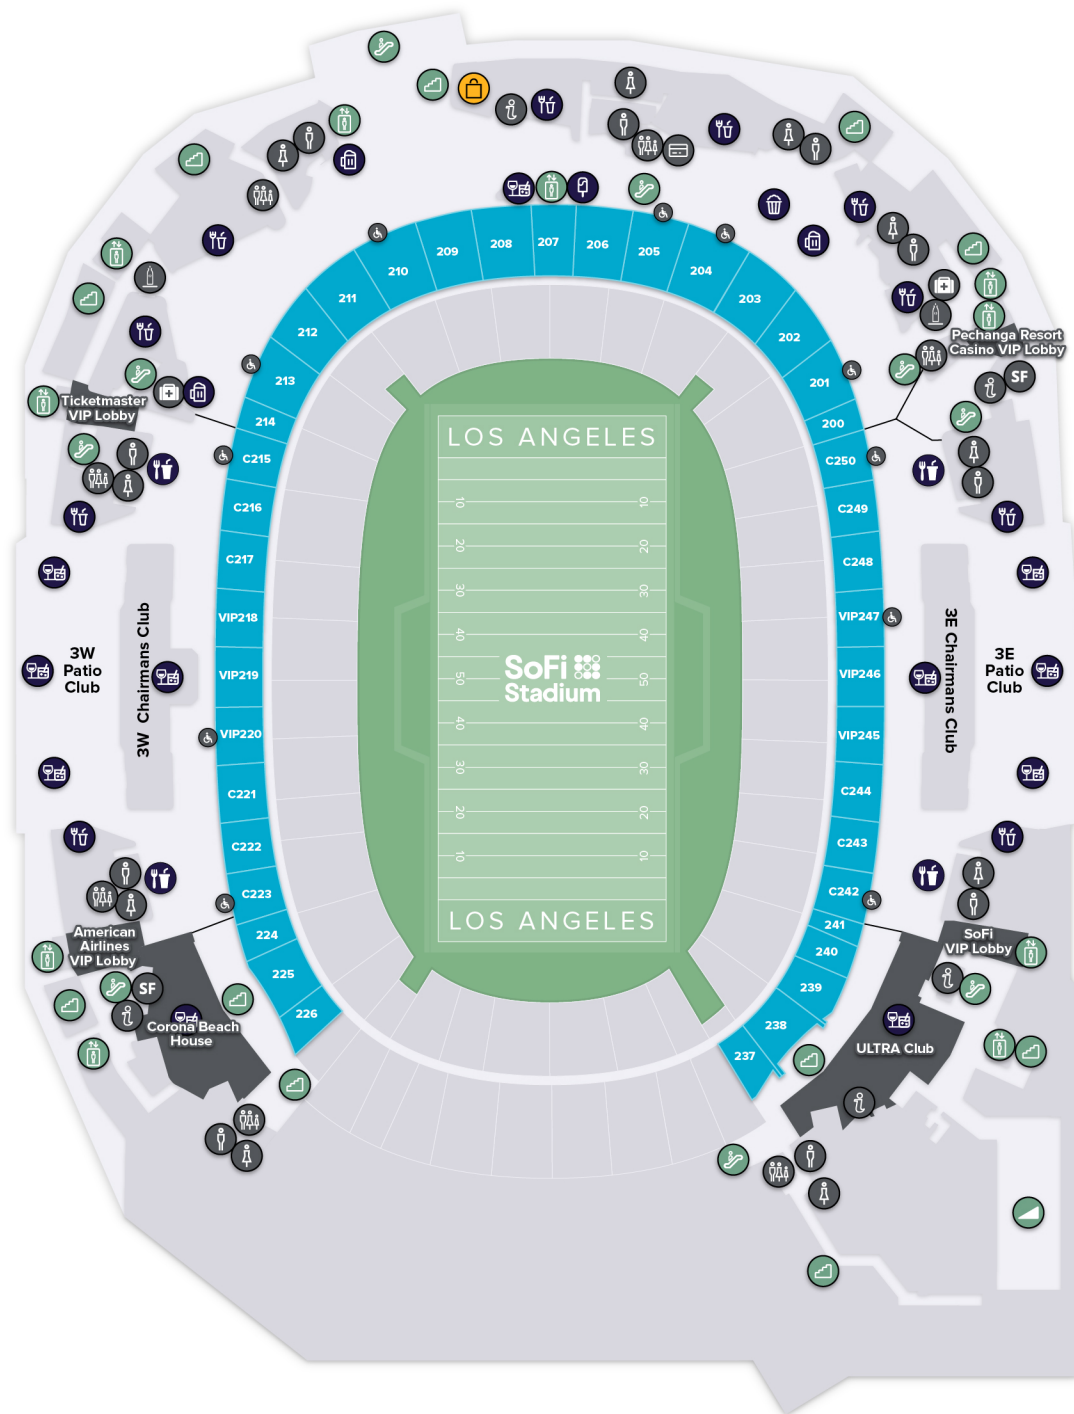

VERTICAL TRANSPORT

- ELEVATOR
- ESCALATOR
- STAIRS
- RAMP

FOOD & DRINK

- CONCESSIONS
- WINE BAR
- BARS
- WHISKY BAR
- CHAMPAGNE BAR
- TEQUILA BAR

RETAIL

- TEAM STORE

SoFi Stadium

LEVEL 3 (Club Seats 200, Premier & Reserved Seats 200)

GUEST SERVICES

- INFORMATION
- SENSORY ROOM
- MEN'S RESTROOM
- FIRST AID
- CASH-TO-CARD KIOSK
- WOMEN'S RESTROOM
- ADA SEATING
- HYDRATION STATION
- FAMILY RESTROOM

VERTICAL TRANSPORT

- ELEVATOR
- ESCALATOR
- STAIRS
- RAMP