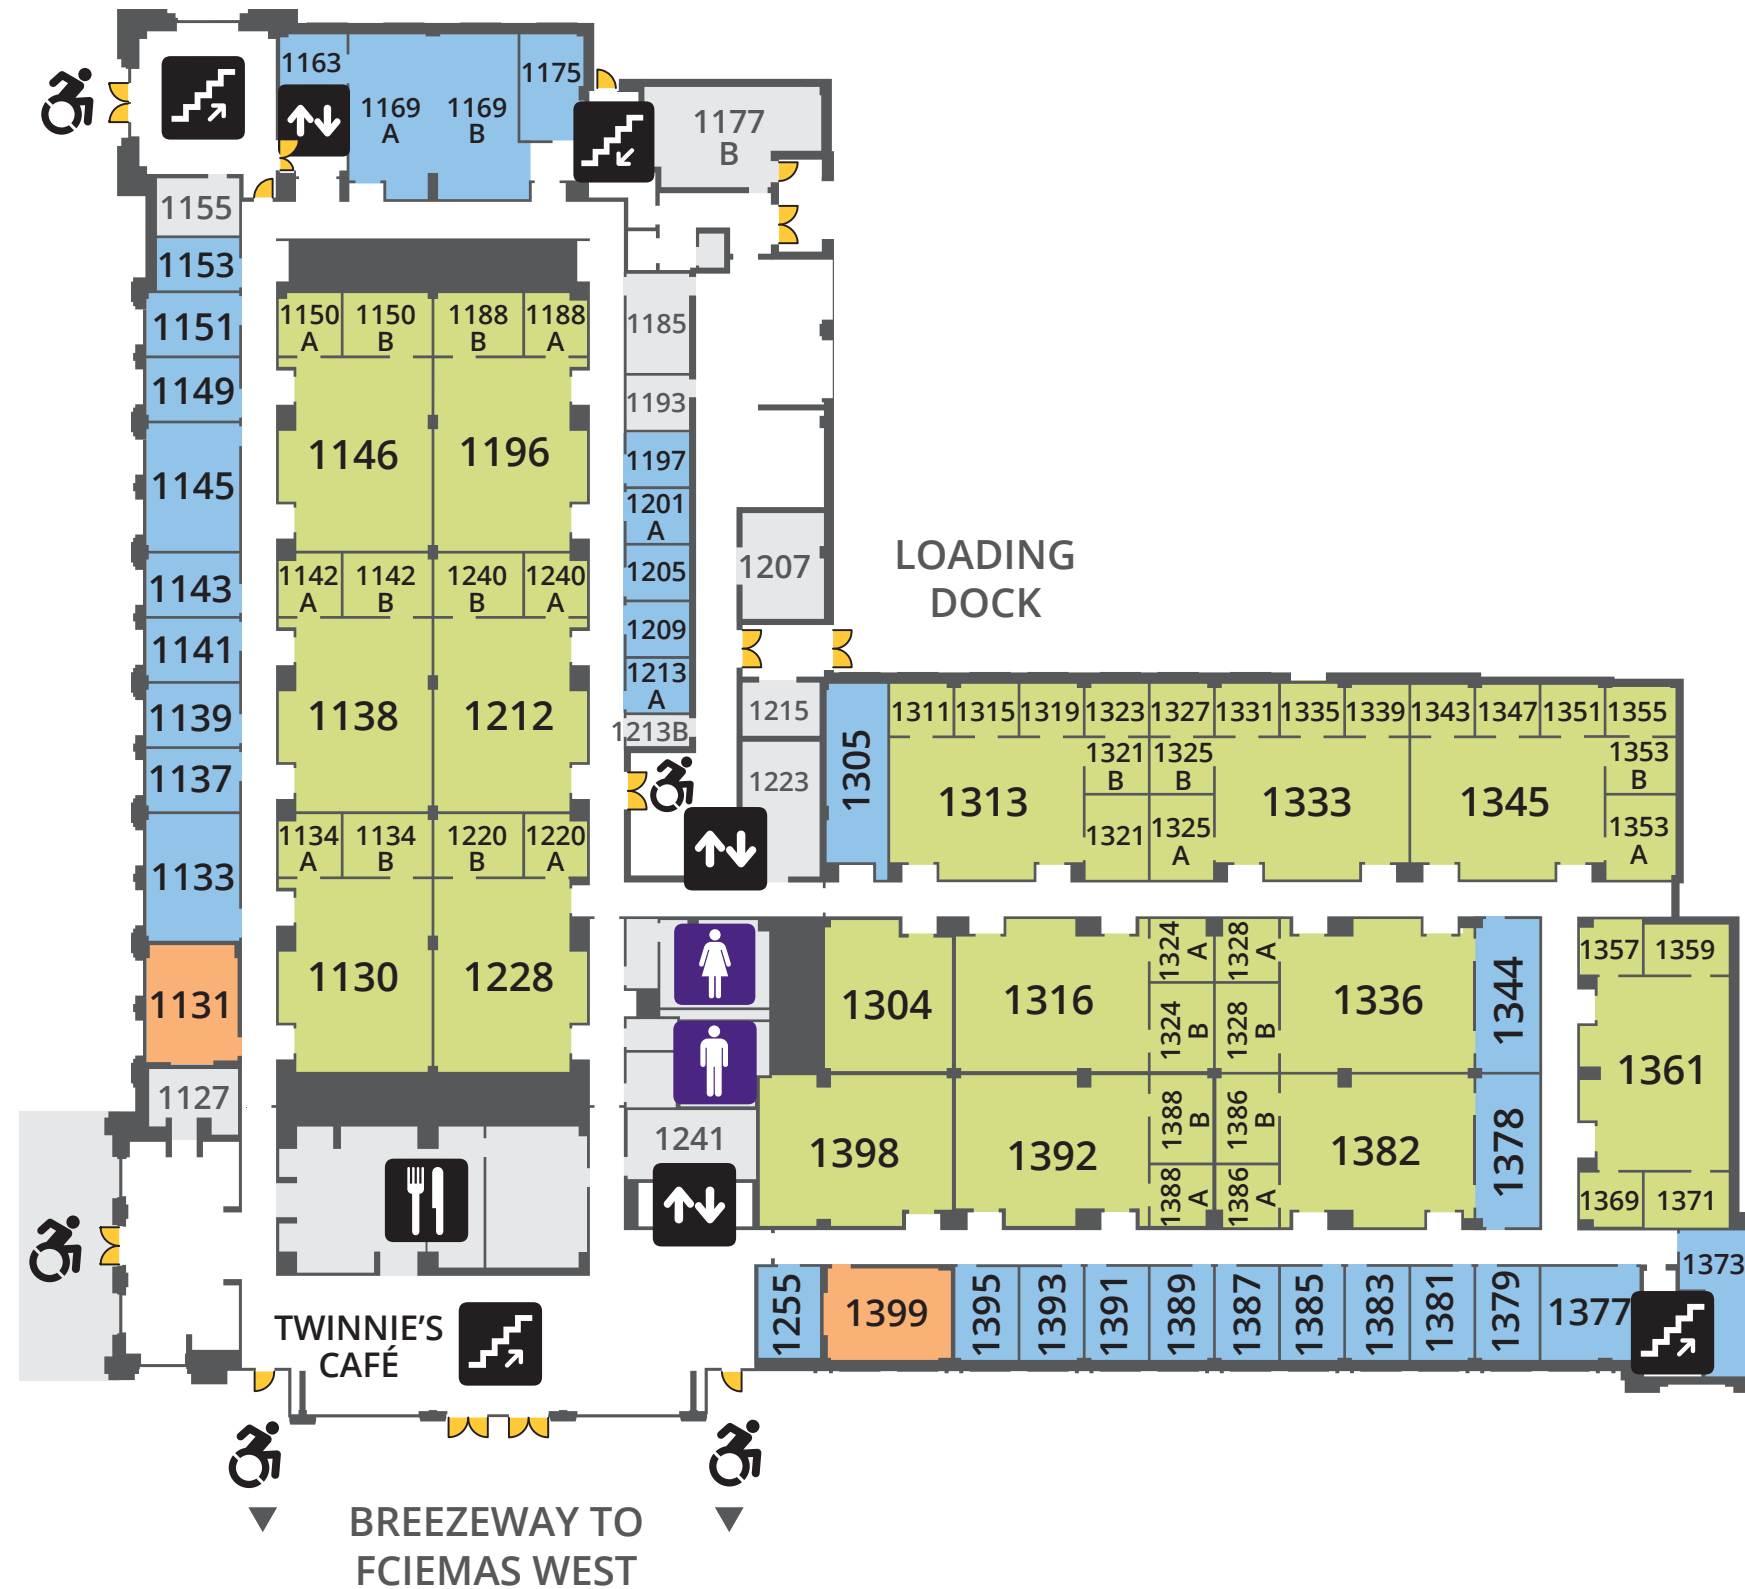

## LEVEL B

-  Restrooms
-  Stairs
-  Elevators
-  ADA Access Doors
-  Exits
-  Classrooms & Labs
-  Offices
-  Meeting Rooms
-  Other

# FITZPATRICK CENTER (FCIEMAS) EAST VINIK WING - LEVEL 1

-  Restrooms
-  Stairs
-  Elevators
-  Café
-  ADA Access Doors
-  Exits
-  Classrooms & Labs
-  Offices
-  Meeting Rooms
-  Other

ENGINEERING  
QUAD