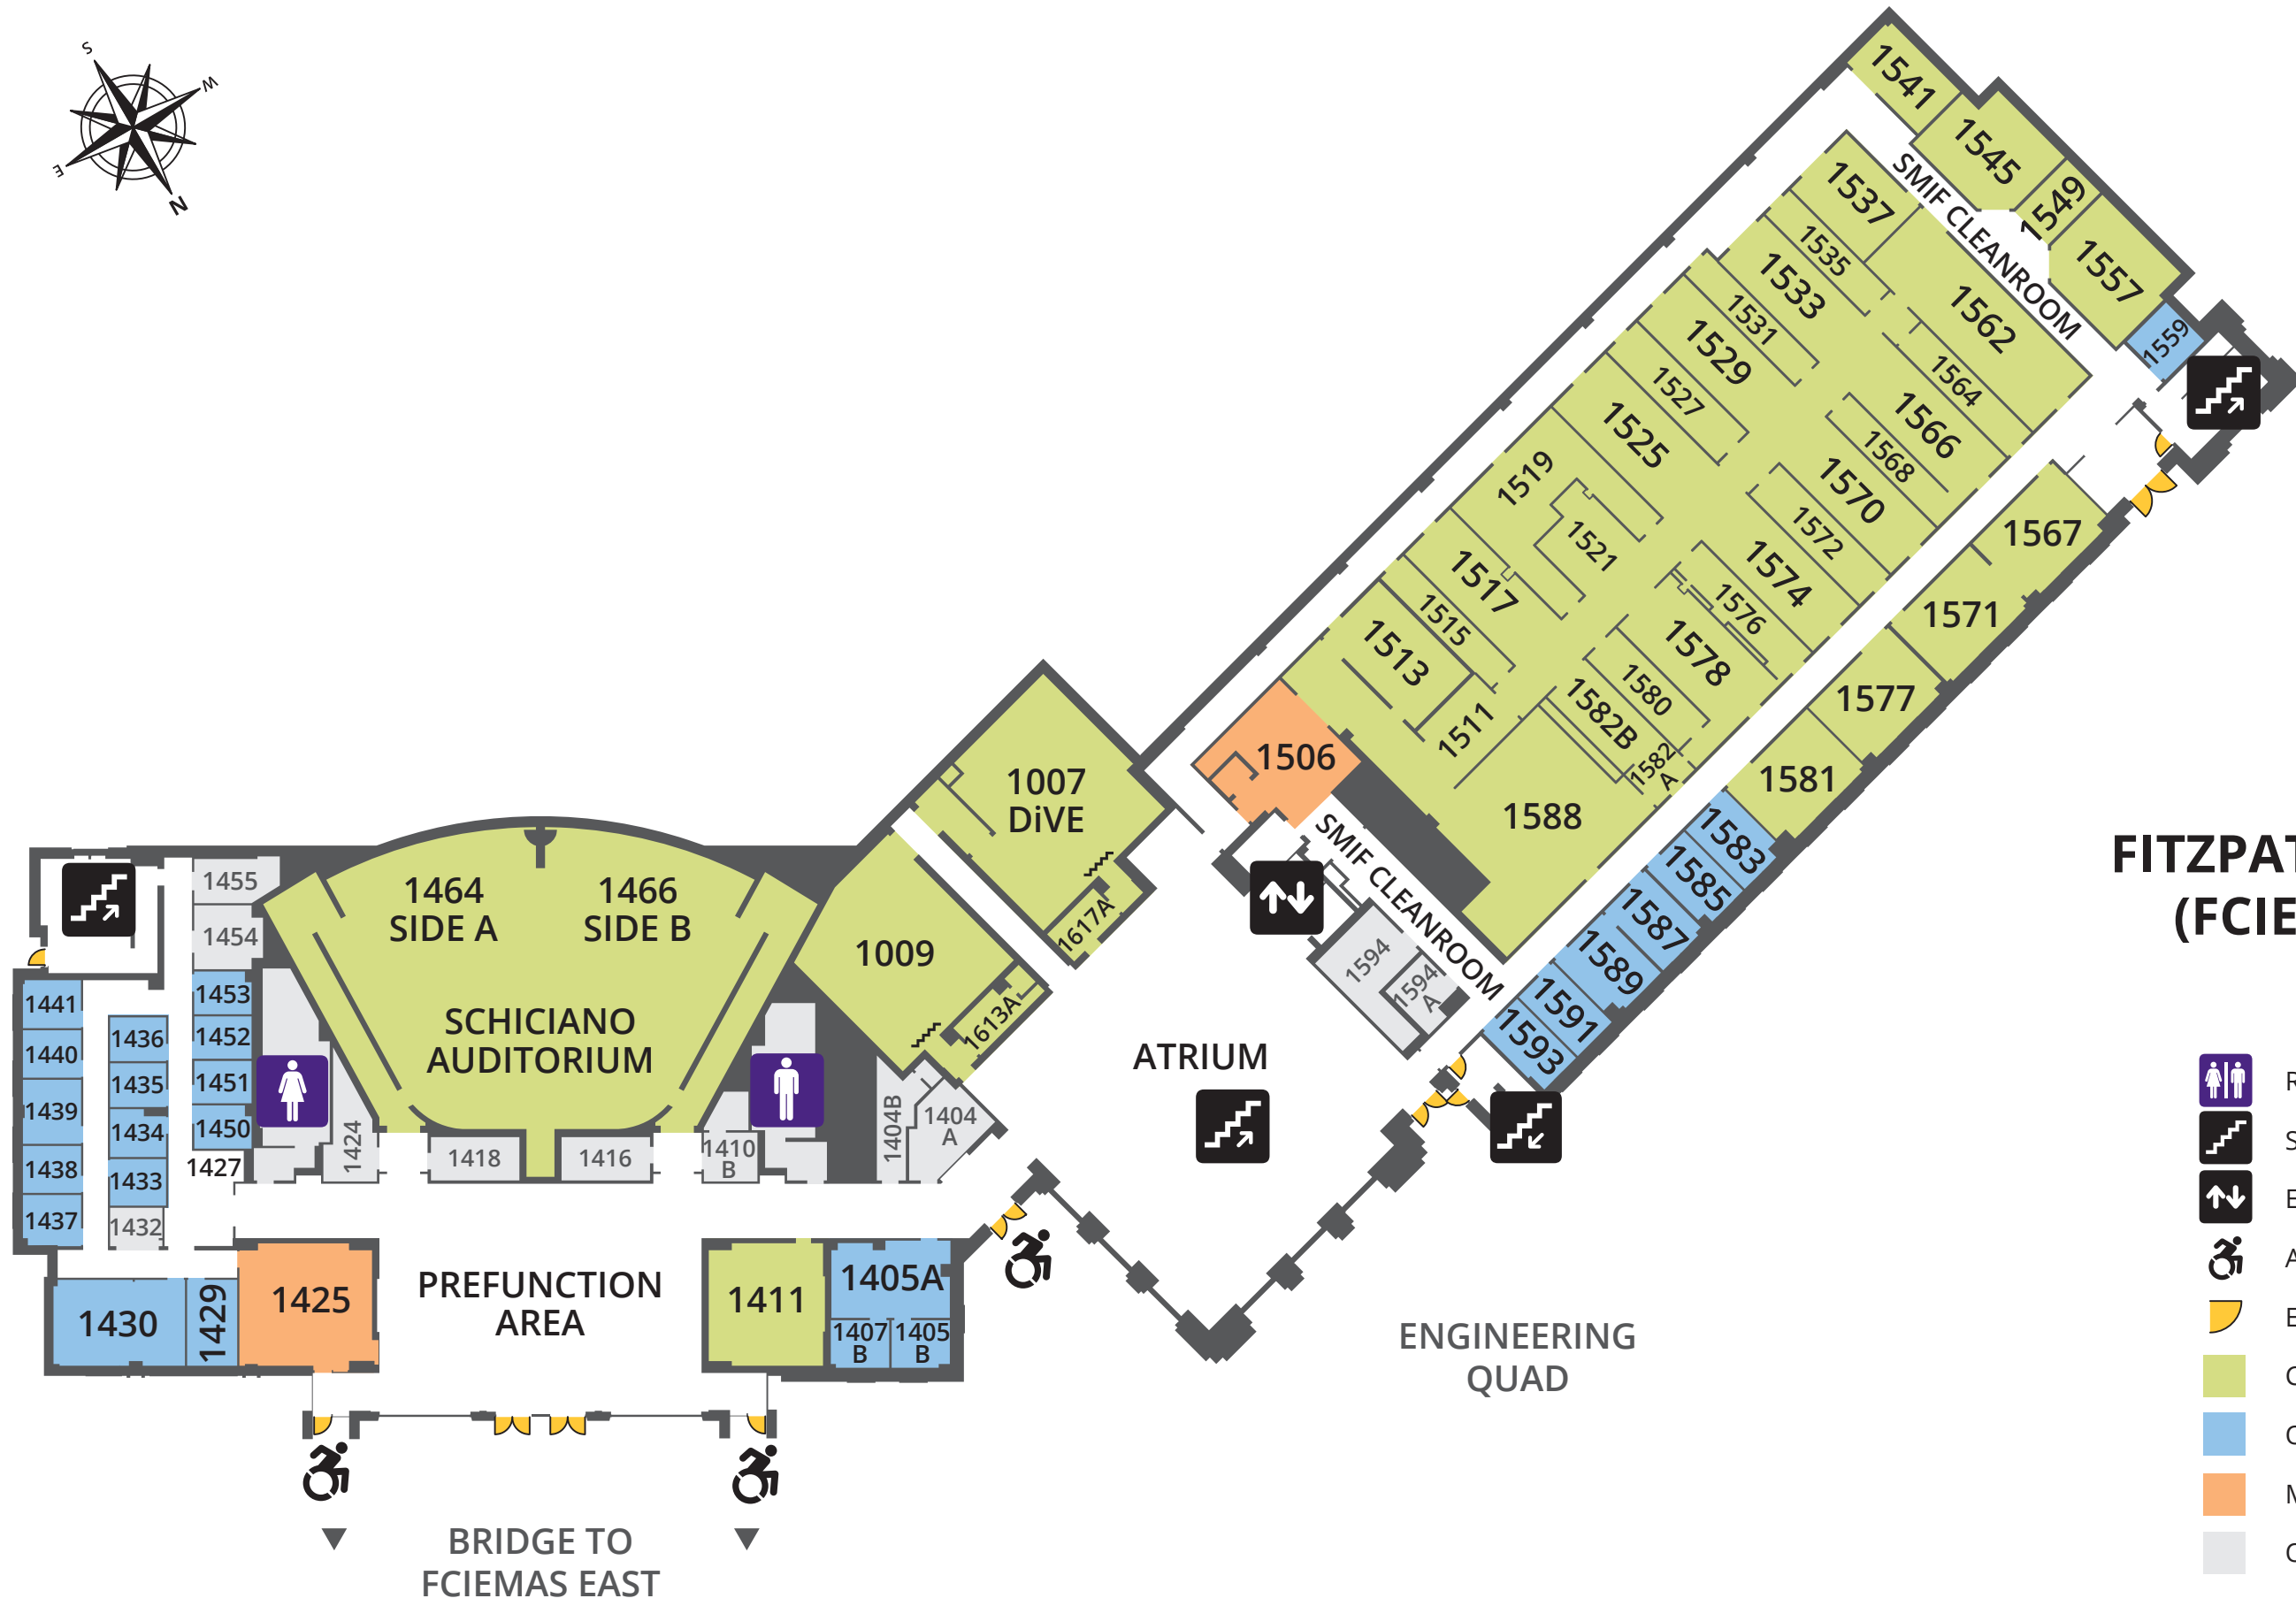

FITZPATRICK CENTER (FCIEMAS) WEST

LEVEL 1

- Restrooms
- Stairs
- Elevators
- ADA Access Doors
- Exits
- Classrooms & Labs
- Offices
- Meeting Rooms
- Other