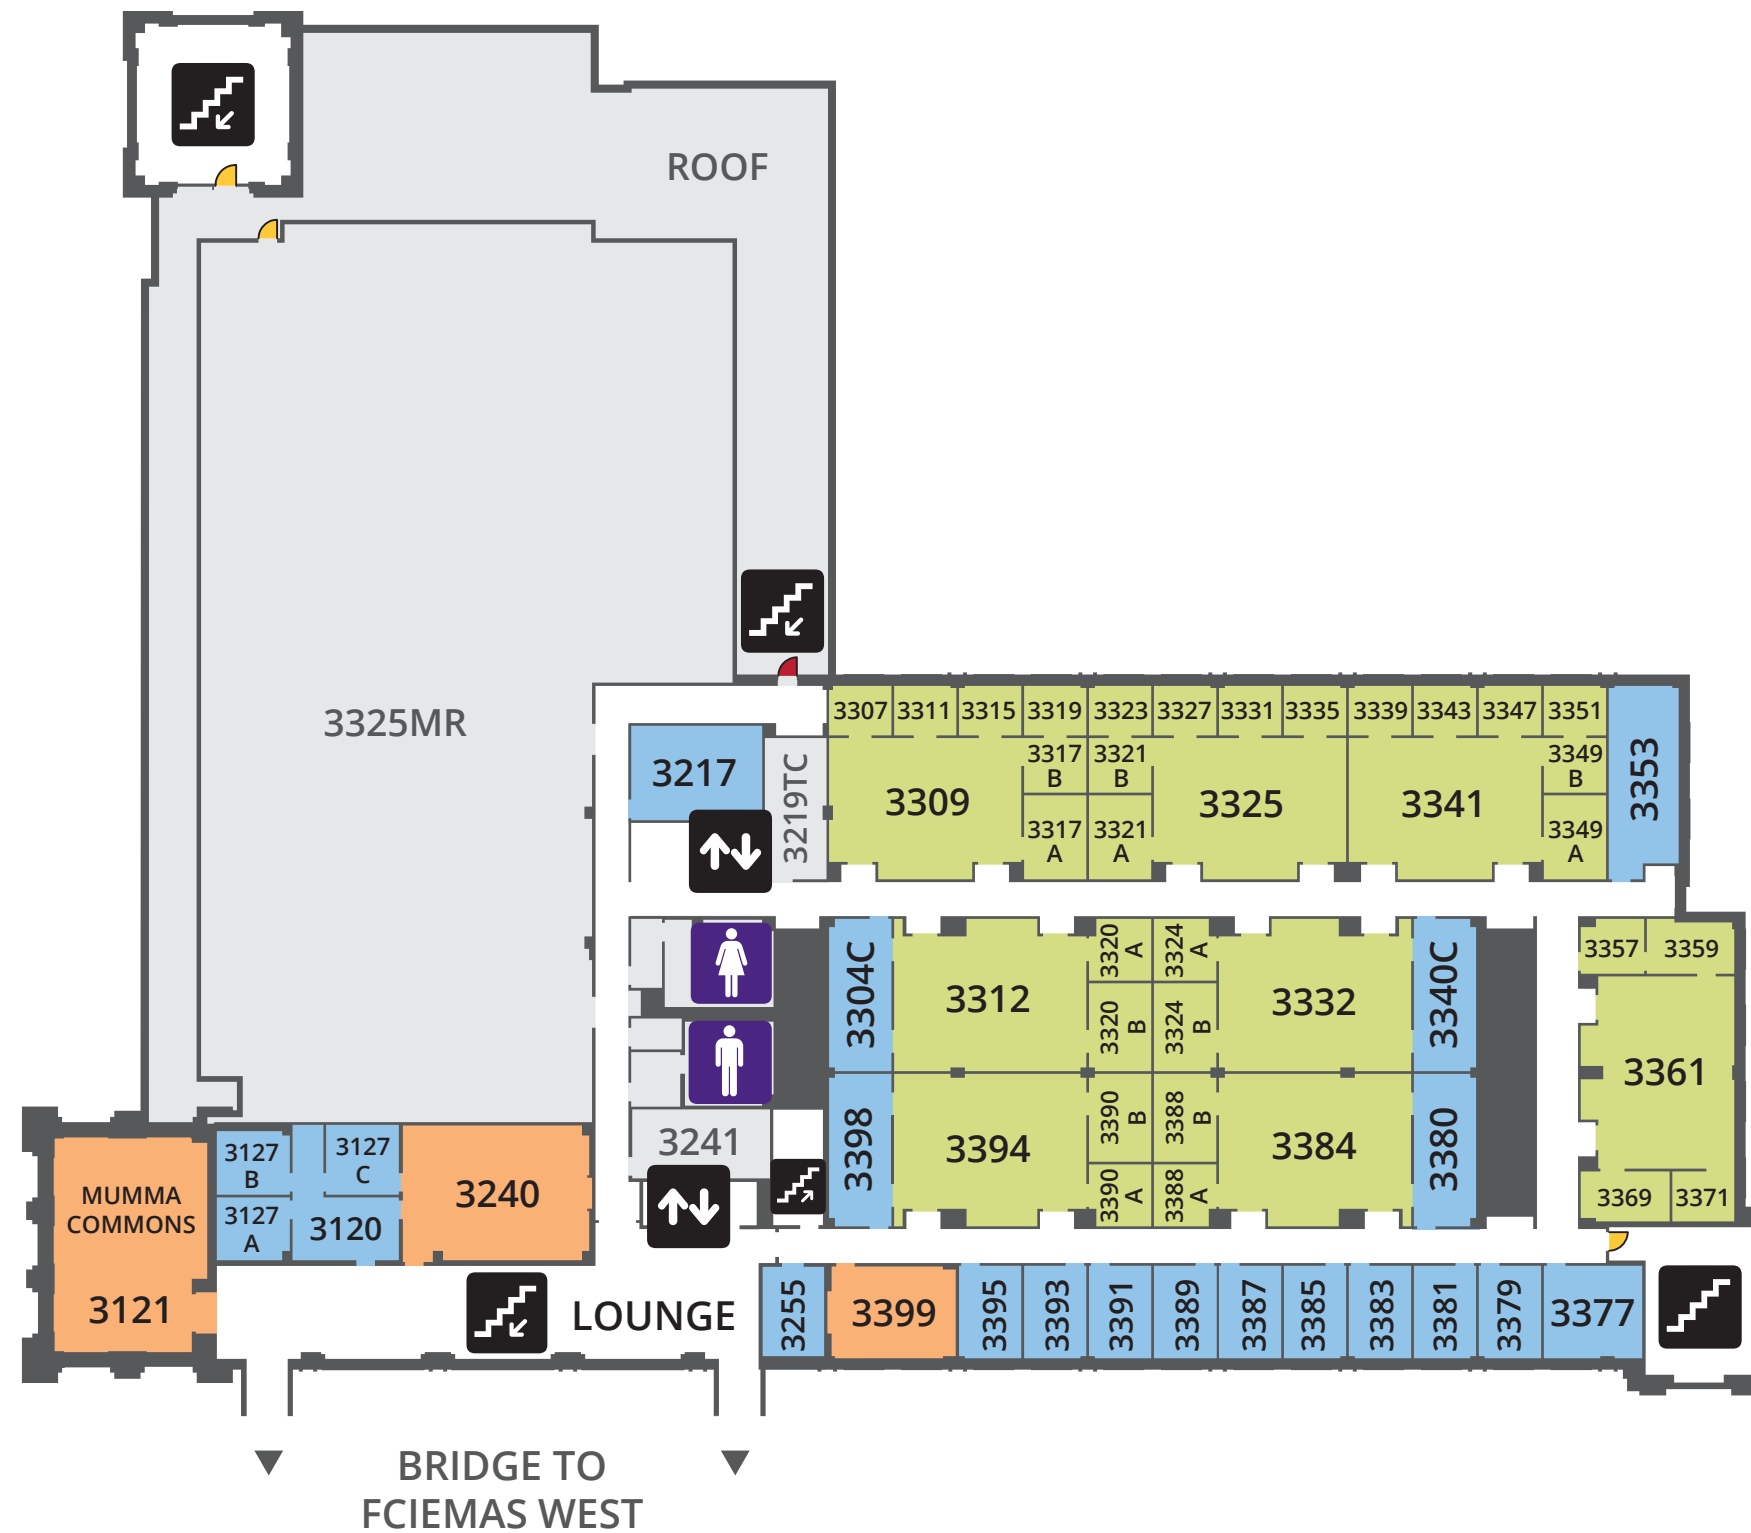

# FITZPATRICK CENTER (FCIEMAS) EAST VINIK WING - LEVEL 1

-  Restrooms
-  Stairs
-  Elevators
-  Café
-  ADA Access Doors
-  Exits
-  Classrooms & Labs
-  Offices
-  Meeting Rooms
-  Other

ENGINEERING  
QUAD

## LEVEL 1

- Restrooms
- Stairs
- Elevators
- ADA Access Doors
- Exits
- Classrooms & Labs
- Offices
- Meeting Rooms
- Other

# FITZPATRICK CENTER (FCIEMAS) EAST VINIK WING - LEVEL 2

-  Restrooms
-  Stairs
-  Elevators
-  ADA Access Doors
-  Exits
-  Classrooms & Labs
-  Offices
-  Meeting Rooms
-  Other

# FITZPATRICK CENTER (FCIEMAS) EAST VINIK WING - LEVEL 3

-  Restrooms
-  Stairs
-  Elevators
-  ADA Access Doors
-  Exits
-  Classrooms & Labs
-  Offices
-  Meeting Rooms
-  Other