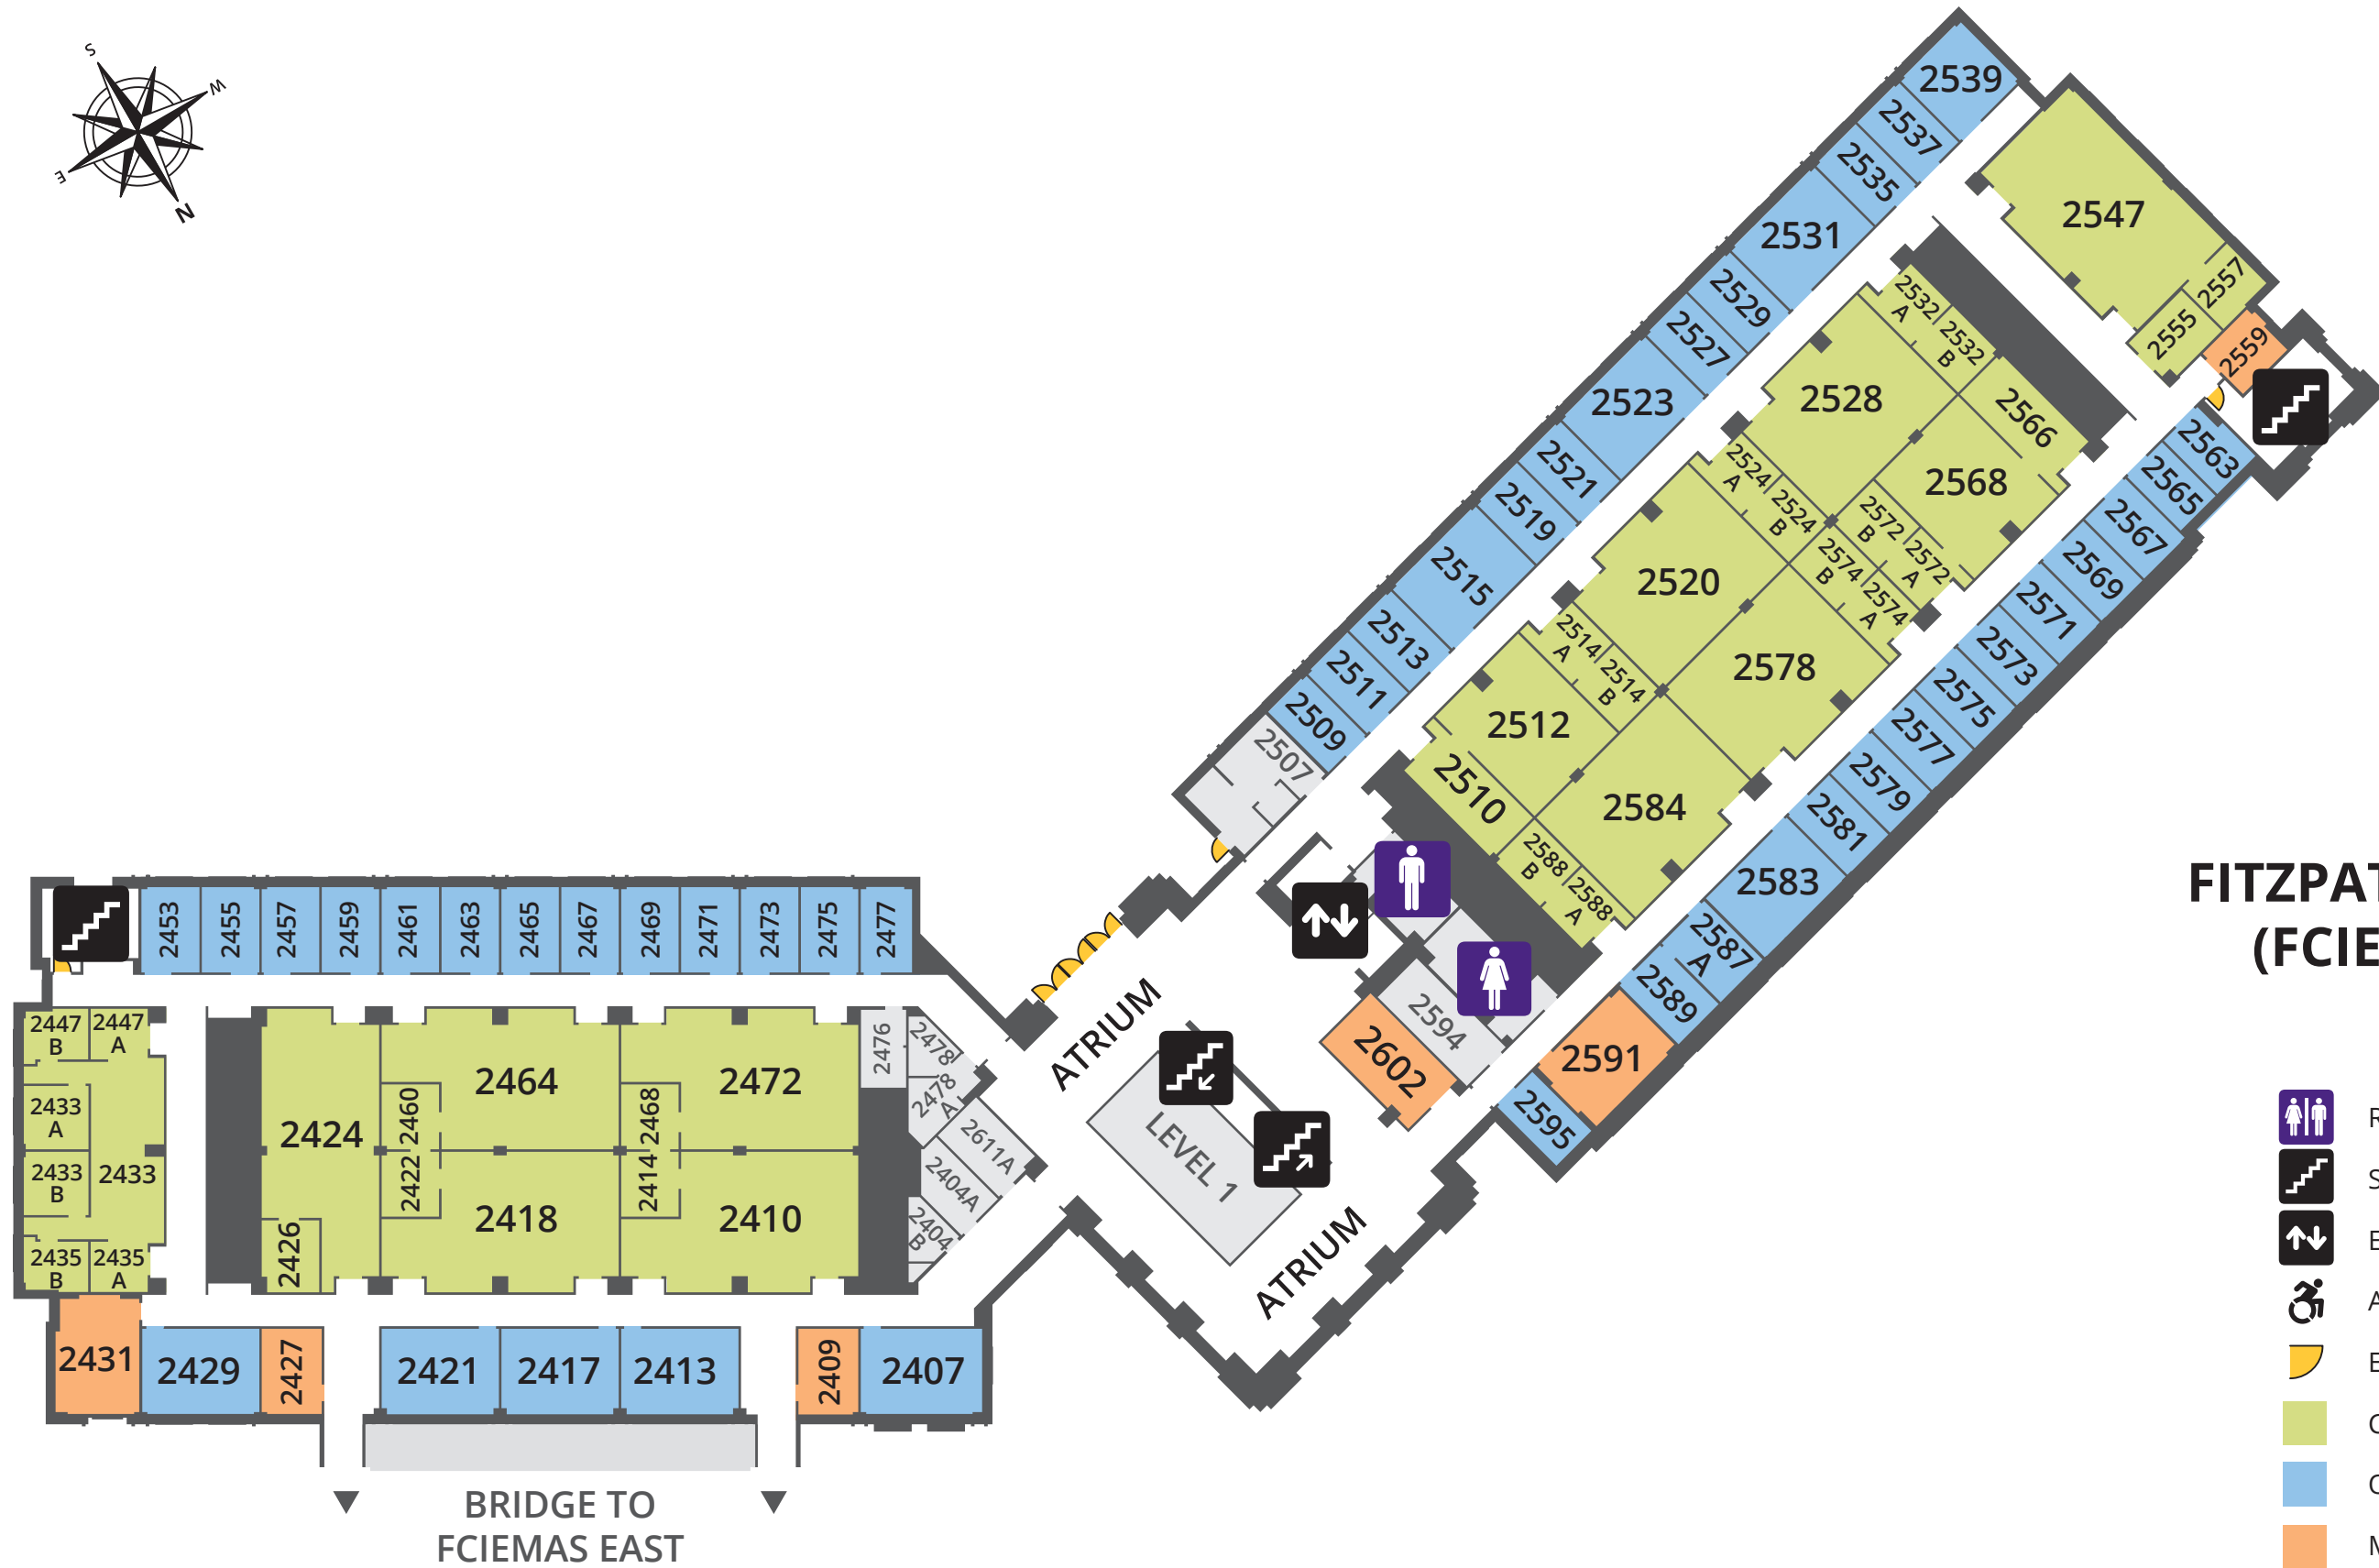

# FITZPATRICK CENTER (FCIEMAS) EAST VINIK WING - LEVEL 1

-  Restrooms
-  Stairs
-  Elevators
-  Café
-  ADA Access Doors
-  Exits
-  Classrooms & Labs
-  Offices
-  Meeting Rooms
-  Other

ENGINEERING  
QUAD

## LEVEL 1

- Restrooms
- Stairs
- Elevators
- ADA Access Doors
- Exits
- Classrooms & Labs
- Offices
- Meeting Rooms
- Other

# FITZPATRICK CENTER (FCIEMAS) EAST VINIK WING - LEVEL 2

-  Restrooms
-  Stairs
-  Elevators
-  ADA Access Doors
-  Exits
-  Classrooms & Labs
-  Offices
-  Meeting Rooms
-  Other