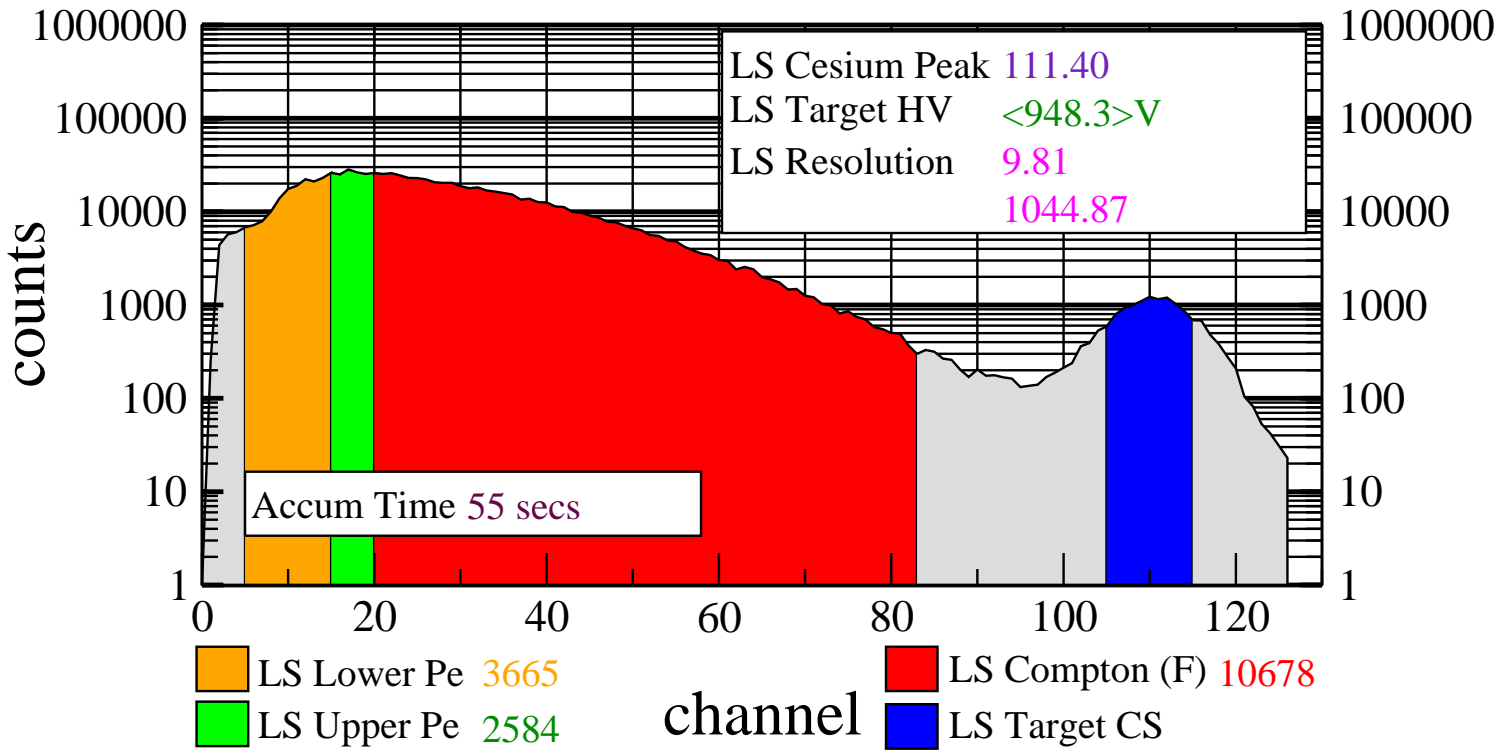

Head Voltage 100
Temperature 29
X Caliper 165.25

Tue Feb 13 00:17:35 2007

LS Spectrum

Depth: 150.2

Firmware Vers 4.0
Receive err 55552
Time out err 23816
Overruns 0

SS Spectrum

Depth: 150.2