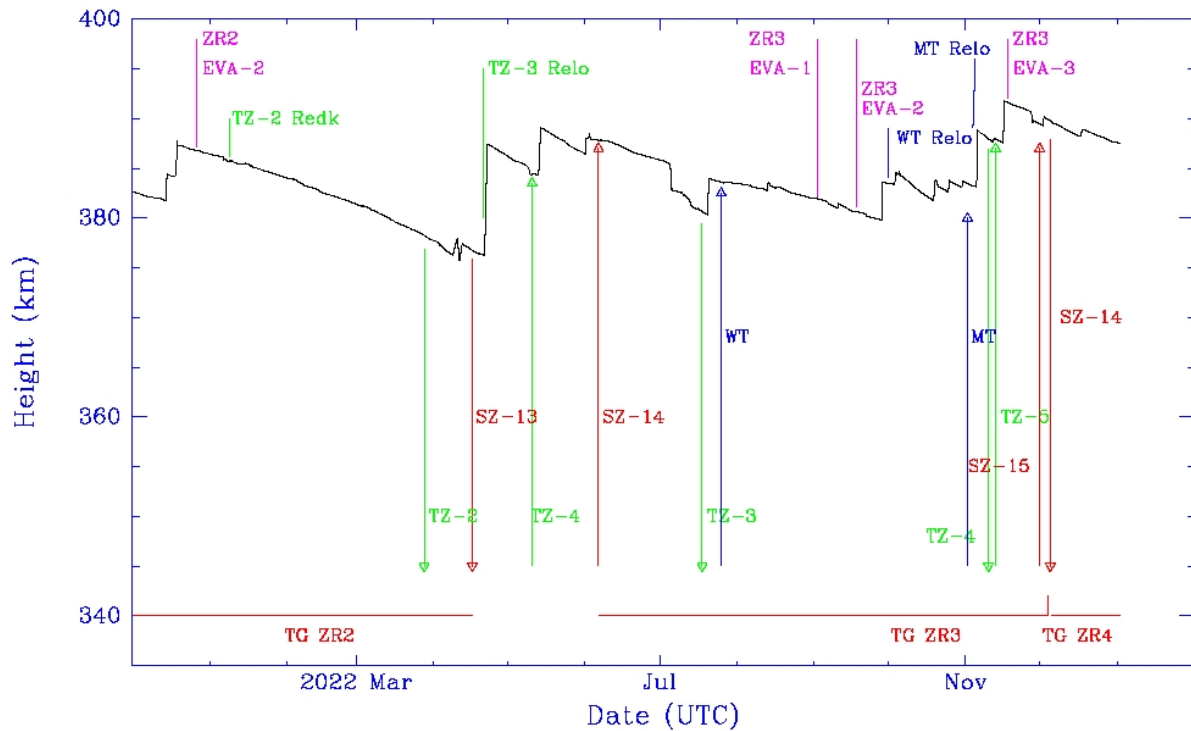

Table 13: CSS event log, 2022

5.2 Chinese Space Station

Assembly of the long-awaited Chinese Space Station (CSS) began in 2021 and was completed in 2022 [63],[64],[65],[66].

The overall station is sometimes called the ‘Tiangong station’ (Tiangong Kongjianzhan), which is confusing following the now-completed missions of the simpler Tiangong-1 and Tiangong-2 stations. It is more often just called the ‘Chinese Space Station’ (Zhongguo Kongjianzhan, 中国空间站) and I will refer to it this way.

Expedition 2 (ZaiRen 2) landed in Shenzhou 13 in April. ZaiRen 3 began in June with the launch of Shenzhou 14 carrying Chen Dong, Liu Yang and Cai Xuzhe; they landed on Dec 4. ZaiRen 4 began on Nov 29 with the launch of Shenzhou 15 carrying Fei Junlong, Deng Qingming, and Zhang Lu.

The key events in 2022 included the docking of the Wentian lab module in Jul with the Tianhe core module, and Wentian’s rotation by 90 degrees to a side docking port at the end of Sep; and a similar operation with the Mengtian module in November.

Chinese Space Station orbital history

Figure 1: CSS orbital history, showing major events