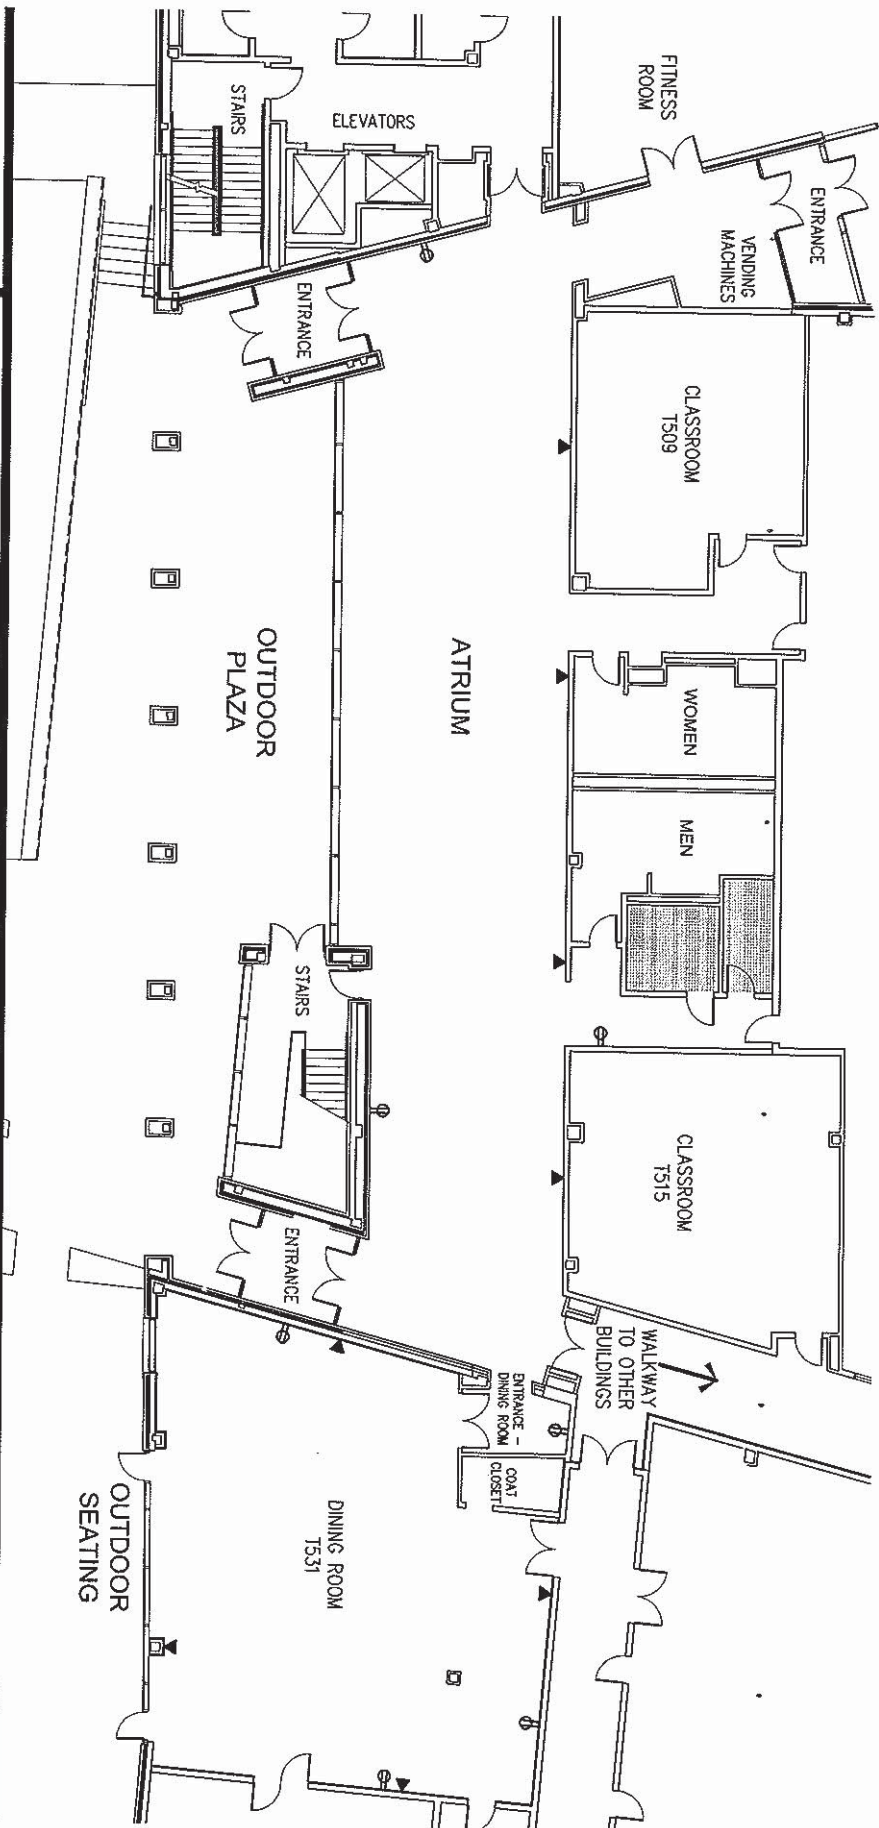

Naugatuck Valley Community College Atrium Floor Plan Technology Hall - Level 5

Legend:
▼ = DATA
⊕ = POWER

For Administrative Use Only

Event Title _____
Event Date _____
Comments: _____