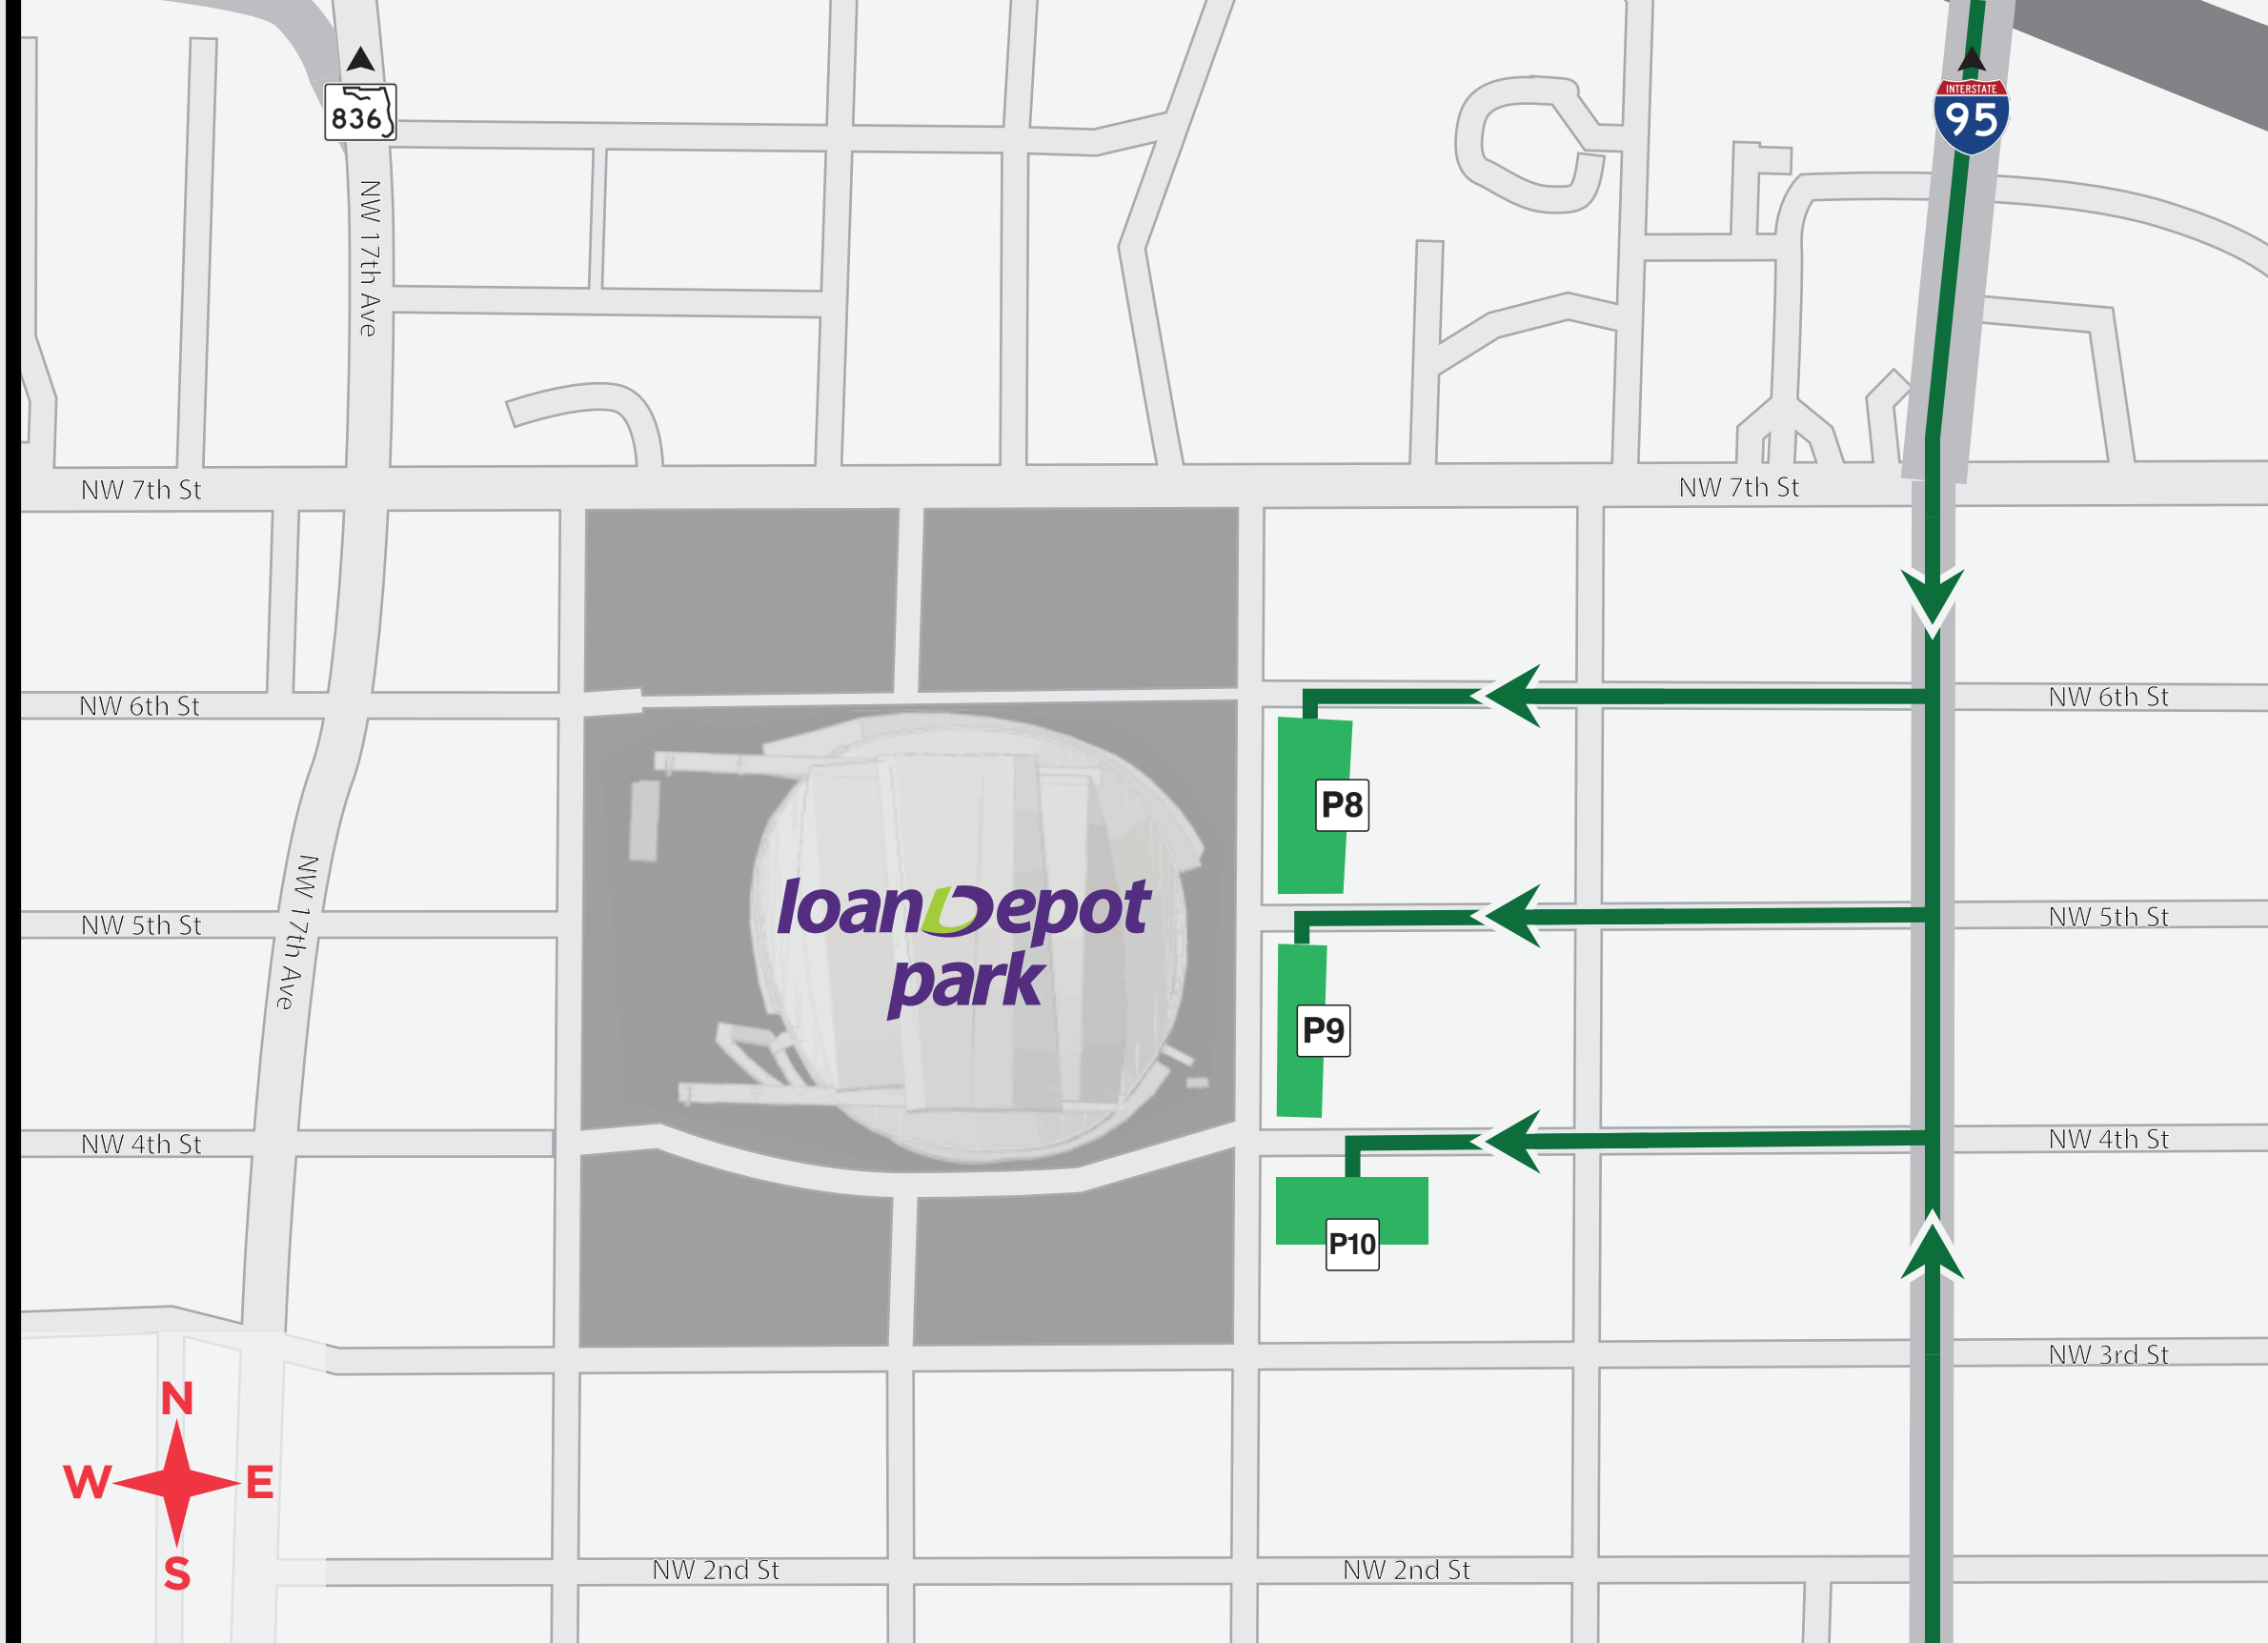

**loanDepot
park**
HOME OF BEISBOL

Route Instructions and Information

- Approach the ballpark from the north or south using NW 12th Avenue to access East Lot 1, East Lot 2 and East Lot 3

East Lots 1, 2 & 3
Ingress Route

P8 East Lot 1
1380 NW 6th Street
Miami, FL 33125

P9 East Lot 2
1390 NW 5th Street
Miami, FL 33125

P10 East Lot 3
1380 NW 4th Street
Miami, FL 33125

**loanDepot
park**
HOME OF BÉISBOL

Route Instructions and Information

- Fans exiting from East Lot 1, East Lot 2 or East Lot 3 will be directed east towards NW 12th Avenue.
- Fans can head north on NW 12th Avenue to approach the 836 ramp

**East Lots 1, 2 & 3
Egress Route**

P8 East Lot 1
1380 NW 6th Street
Miami, FL 33125

P9 East Lot 2
1390 NW 5th Street
Miami, FL 33125

P10 East Lot 3
1380 NW 4th Street
Miami, FL 33125