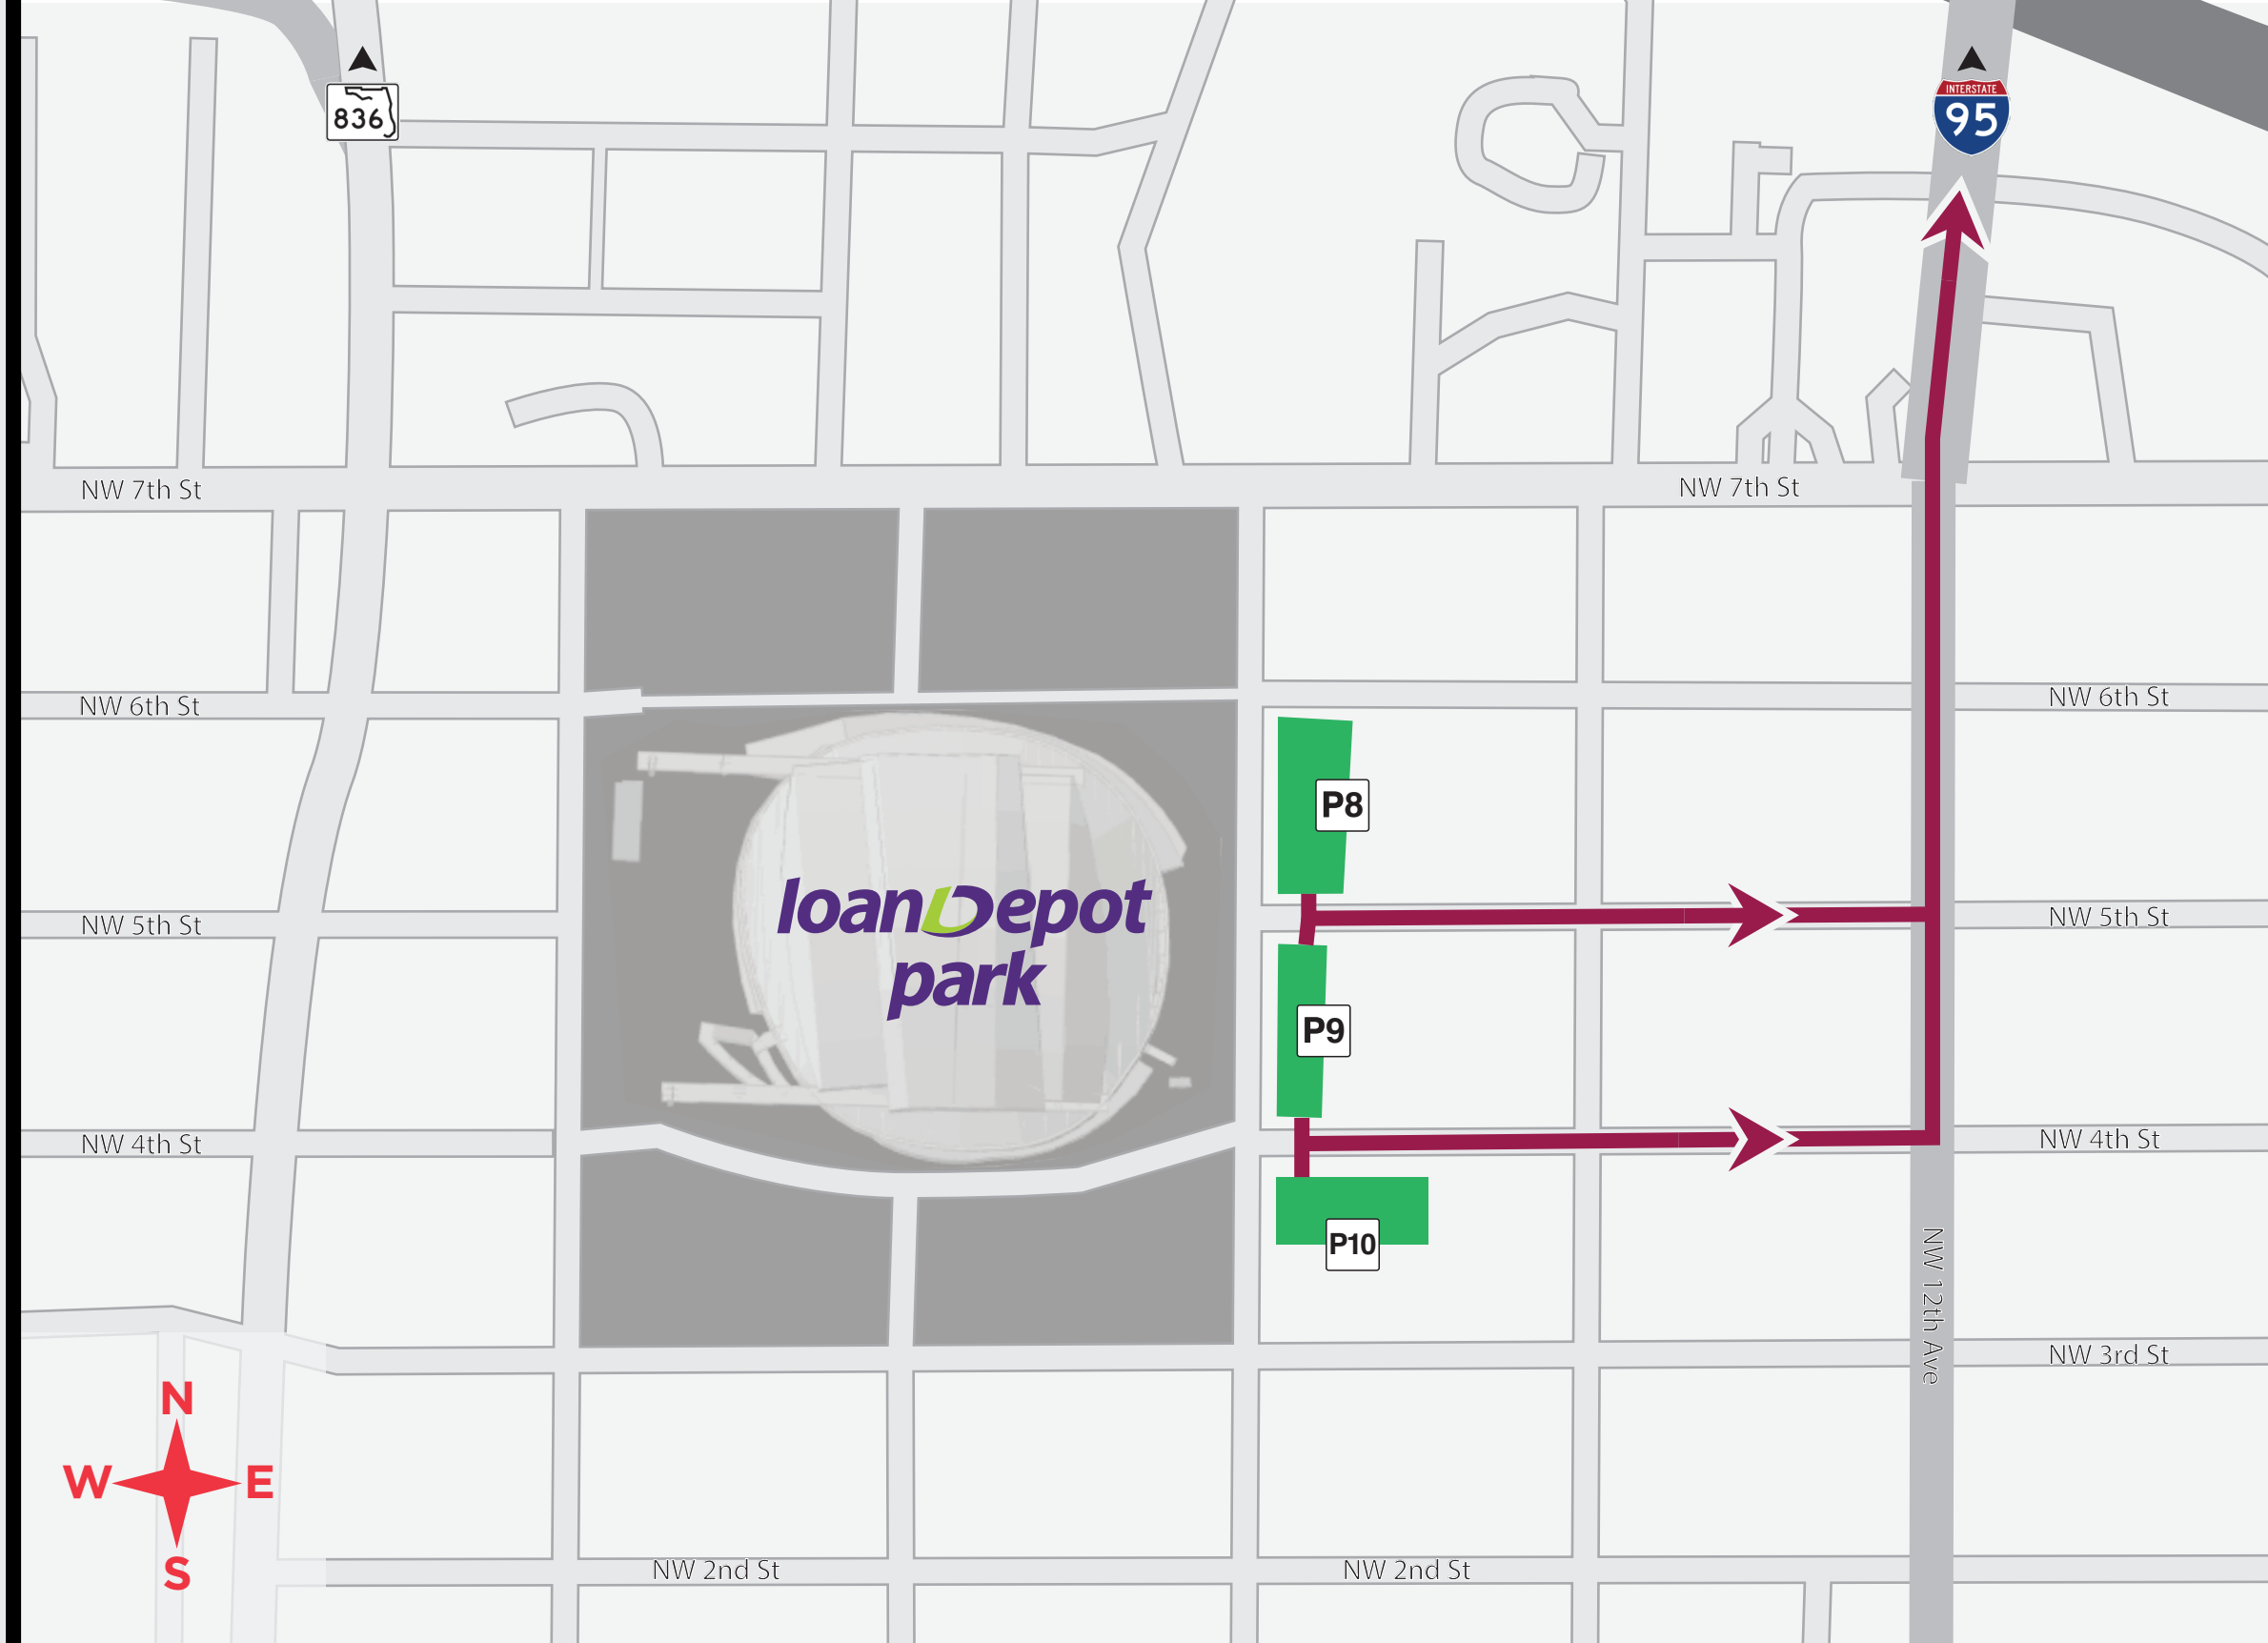

**loanDepot
park**
HOME OF BEISBOL

Route Instructions and Information

- Approach the ballpark from the north or south using NW 12th Avenue to access East Lot 1, East Lot 2 and East Lot 3

East Lots 1, 2 & 3
Ingress Route

P8 East Lot 1
1380 NW 6th Street
Miami, FL 33125

P9 East Lot 2
1390 NW 5th Street
Miami, FL 33125

P10 East Lot 3
1380 NW 4th Street
Miami, FL 33125

**loanDepot
park**
HOME OF BÉISBOL

Route Instructions and Information

- Fans exiting from East Lot 1, East Lot 2 or East Lot 3 will be directed east towards NW 12th Avenue.
- Fans can head north on NW 12th Avenue to approach the 836 ramp

**East Lots 1, 2 & 3
Egress Route**