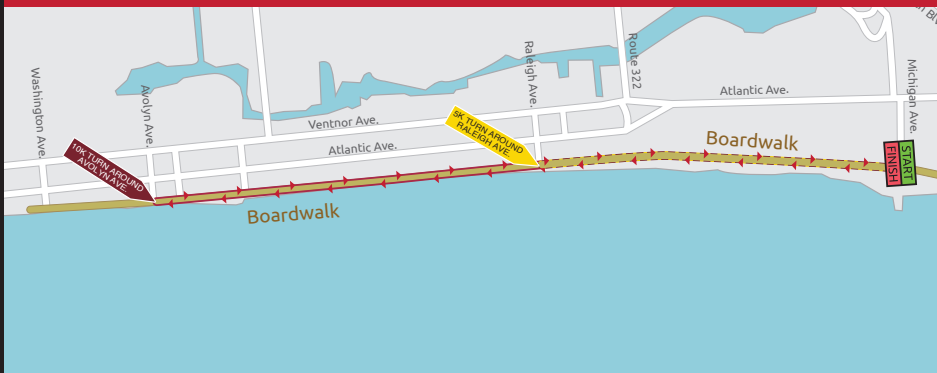

SATURDAY 10/16

BOARDWALK ADVISORY

BOARDWALK

Use precaution when walking or running on the Boardwalk in Atlantic City and Ventnor.
8:00 am – 1:00 pm

BIKES ARE PROHIBITED ON THE ATLANTIC CITY BOARDWALK DURING THE EVENT.

TRAFFIC & BOARDWALK ADVISORY

NO PARKING ALONG ROUTE

SUNDAY 10/17

BOARDWALK

Use precaution when walking or running on the Boardwalk in Atlantic City and Ventnor.

8:00 am – 3:00 pm

BIKES ARE PROHIBITED ON THE ATLANTIC CITY AND VENTNOR BOARDWALK DURING THE EVENT.

ATLANTIC CITY

Brigantine Connector/Atlantic City Expressway Tunnel

Closed: 7:00 am - 10:00 am

Employee access road to Borgata, entrances to Borgata, Harrah's and Golden Nugget

Delays: 7:00 am - 10:30 am

Bacharach Blvd., New Hampshire Ave. & Melrose Ave.

Delays: 9:00 am - 2:00 pm

Amherst Ave. from Monroe Ave. to Jerome Ave.

Closed: 9:00 am - 1:00 pm

AmeriHealth
NEW JERSEY

Atlantic City
MARATHON
& HALF MARATHON

5K • 10K

Presented by

ACRACESERIES.COM