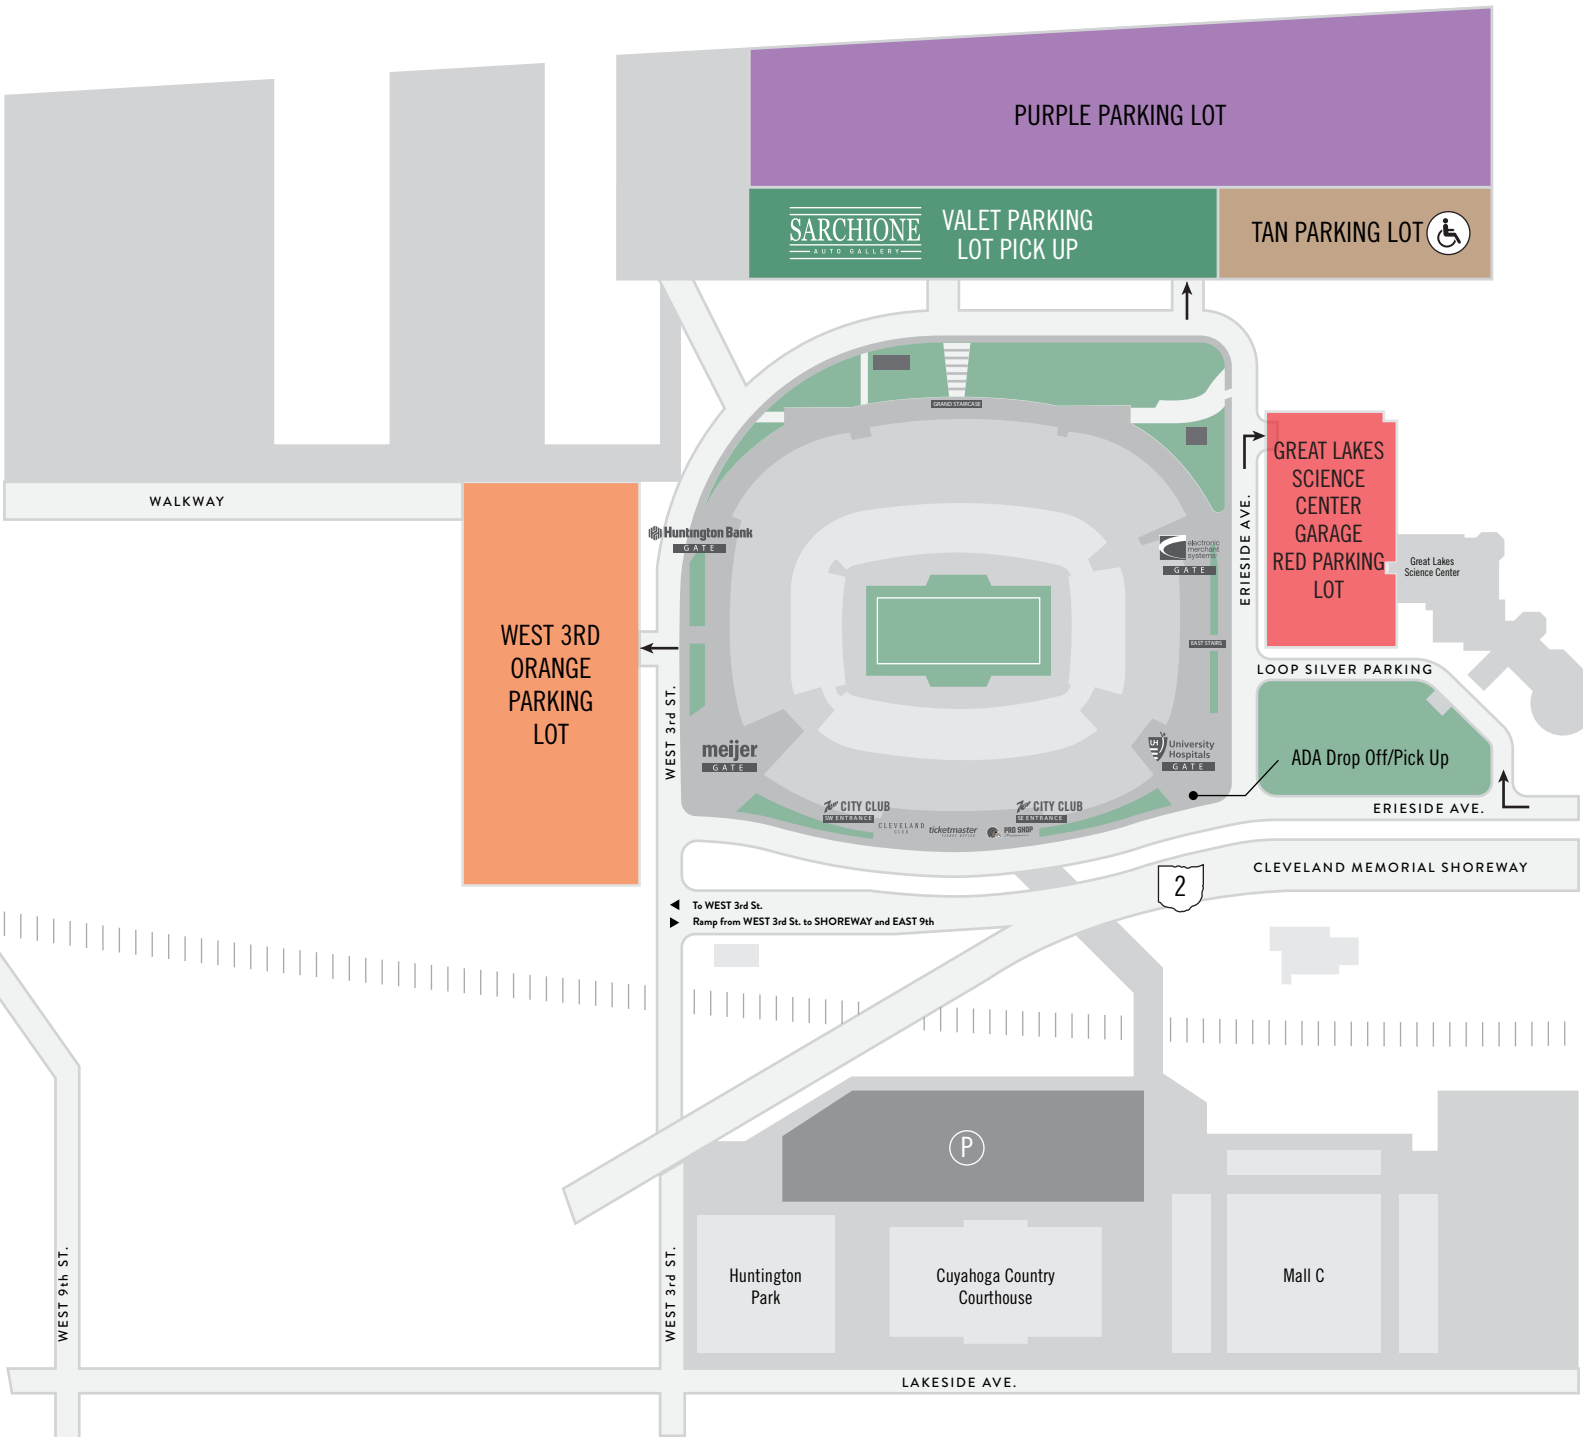

# PASSHOLDER PARKING MAP

 AVAILABLE ADA PARKING FOR \$65 CASH

NORTH COAST HARBOR PURPLE PARKING LOT

▲ To WEST 3rd St.  
▲ Ramp from WEST 3rd St. to SHOREWAY and EAST 9th