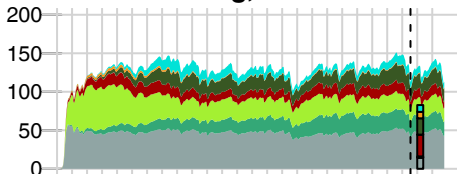

North-facing, < 1130 m a.s.l.

South-facing, < 1346 m a.s.l.

North-facing, 1130–1550 m a.s.l.

South-facing, 1346–1773 m a.s.l.

North-facing, 1550–1820 m a.s.l.

South-facing, 1773–2120 m a.s.l.

North-facing, 1820–2283 m a.s.l.

1500 1600 1700 1800 1900 2000

Above-ground biomass [t ha<sup>-1</sup>]