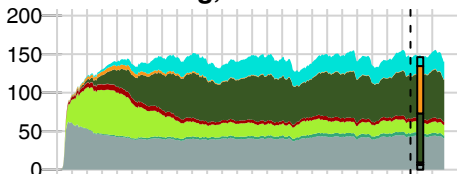

North-facing, < 1130 m a.s.l.

South-facing, < 1346 m a.s.l.

North-facing, 1130–1550 m a.s.l.

South-facing, 1346–1773 m a.s.l.

North-facing, 1550–1820 m a.s.l.

South-facing, 1773–2120 m a.s.l.

North-facing, 1820–2283 m a.s.l.

1500 1600 1700 1800 1900 2000

Above-ground biomass [t ha<sup>-1</sup>]