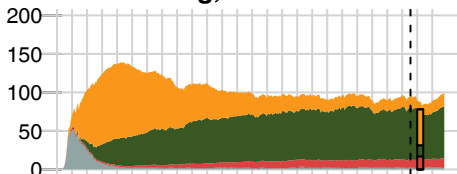

North-facing, < 1130 m a.s.l.

South-facing, < 1346 m a.s.l.

North-facing, 1130–1550 m a.s.l.

South-facing, 1346–1773 m a.s.l.

North-facing, 1550–1820 m a.s.l.

South-facing, 1773–2120 m a.s.l.

North-facing, 1820–2283 m a.s.l.

1500 1600 1700 1800 1900 2000

Above-ground biomass [t ha<sup>-1</sup>]