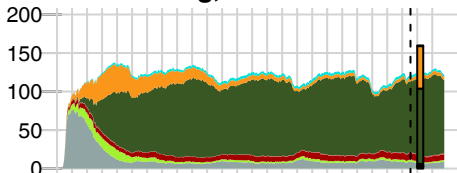

North-facing, < 1130 m a.s.l.

South-facing, < 1346 m a.s.l.

North-facing, 1130–1550 m a.s.l.

South-facing, 1346–1773 m a.s.l.

North-facing, 1550–1820 m a.s.l.

South-facing, 1773–2120 m a.s.l.

North-facing, 1820–2283 m a.s.l.

1500 1600 1700 1800 1900 2000

Above-ground biomass [t ha<sup>-1</sup>]