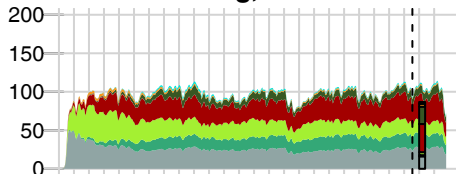

North-facing, < 1130 m a.s.l.

South-facing, < 1346 m a.s.l.

North-facing, 1130–1550 m a.s.l.

South-facing, 1346–1773 m a.s.l.

North-facing, 1550–1820 m a.s.l.

South-facing, 1773–2120 m a.s.l.

North-facing, 1820–2283 m a.s.l.

1500 1600 1700 1800 1900 2000

Above-ground biomass [t ha<sup>-1</sup>]