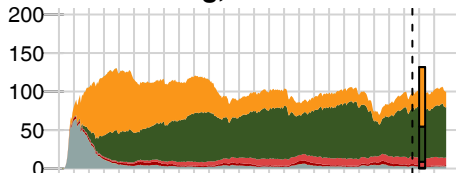

North-facing, < 1130 m a.s.l.

South-facing, < 1346 m a.s.l.

North-facing, 1130–1550 m a.s.l.

South-facing, 1346–1773 m a.s.l.

North-facing, 1550–1820 m a.s.l.

South-facing, 1773–2120 m a.s.l.

North-facing, 1820–2283 m a.s.l.

1500 1600 1700 1800 1900 2000

Above-ground biomass [t ha<sup>-1</sup>]