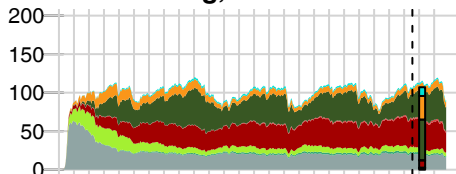

North-facing, < 1130 m a.s.l.

South-facing, < 1346 m a.s.l.

North-facing, 1130–1550 m a.s.l.

South-facing, 1346–1773 m a.s.l.

North-facing, 1550–1820 m a.s.l.

South-facing, 1773–2120 m a.s.l.

North-facing, 1820–2283 m a.s.l.

1500 1600 1700 1800 1900 2000

Above-ground biomass [t ha<sup>-1</sup>]