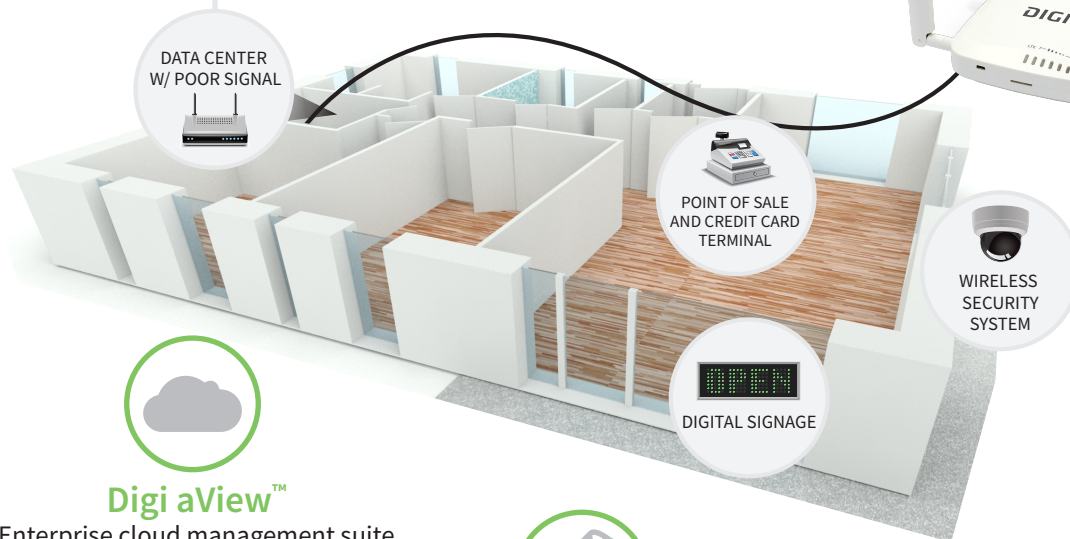

NOW AVAILABLE Certified Embedded LTE

Digi 6310-DX Cellular Extender + SONICWALL™

Digi® 6310-DX is the perfect SonicWALL cellular companion and supports all SonicWALL firewalls and appliances. Its embedded LTE module and high-gain antennas easily outperform USB cell modems. Digi 6310-DX includes a temporary battery pack that can be used for a site survey to find your site's strongest cell signal. Each Digi 6310-DX includes rapid mounting accessories to quickly mount and remotely power the Digi 6310-DX.

SonicWALL:

The Digi 6300-CX supports all SonicWALL TZ, NSA, SRA and email, firewalls, appliances

Complements Existing Infrastructure

Enterprise-grade embedded LTE that can't be matched by USB modems

Competitively Priced

Best price for performance. May qualify for preferred rate plans not available for USB

Primary or Backup Connectivity

Verizon certified

LTE

Digi 6310-DX CELLULAR EXTENDER

PoE Power

Optional PoE injector

Digi aView™

Enterprise cloud management suite

Temporary Battery Pack

Optional battery for site survey to identify optimal signal strength placement

Rapid Mounting

Five different optional rapid mounting accessories for quick installations