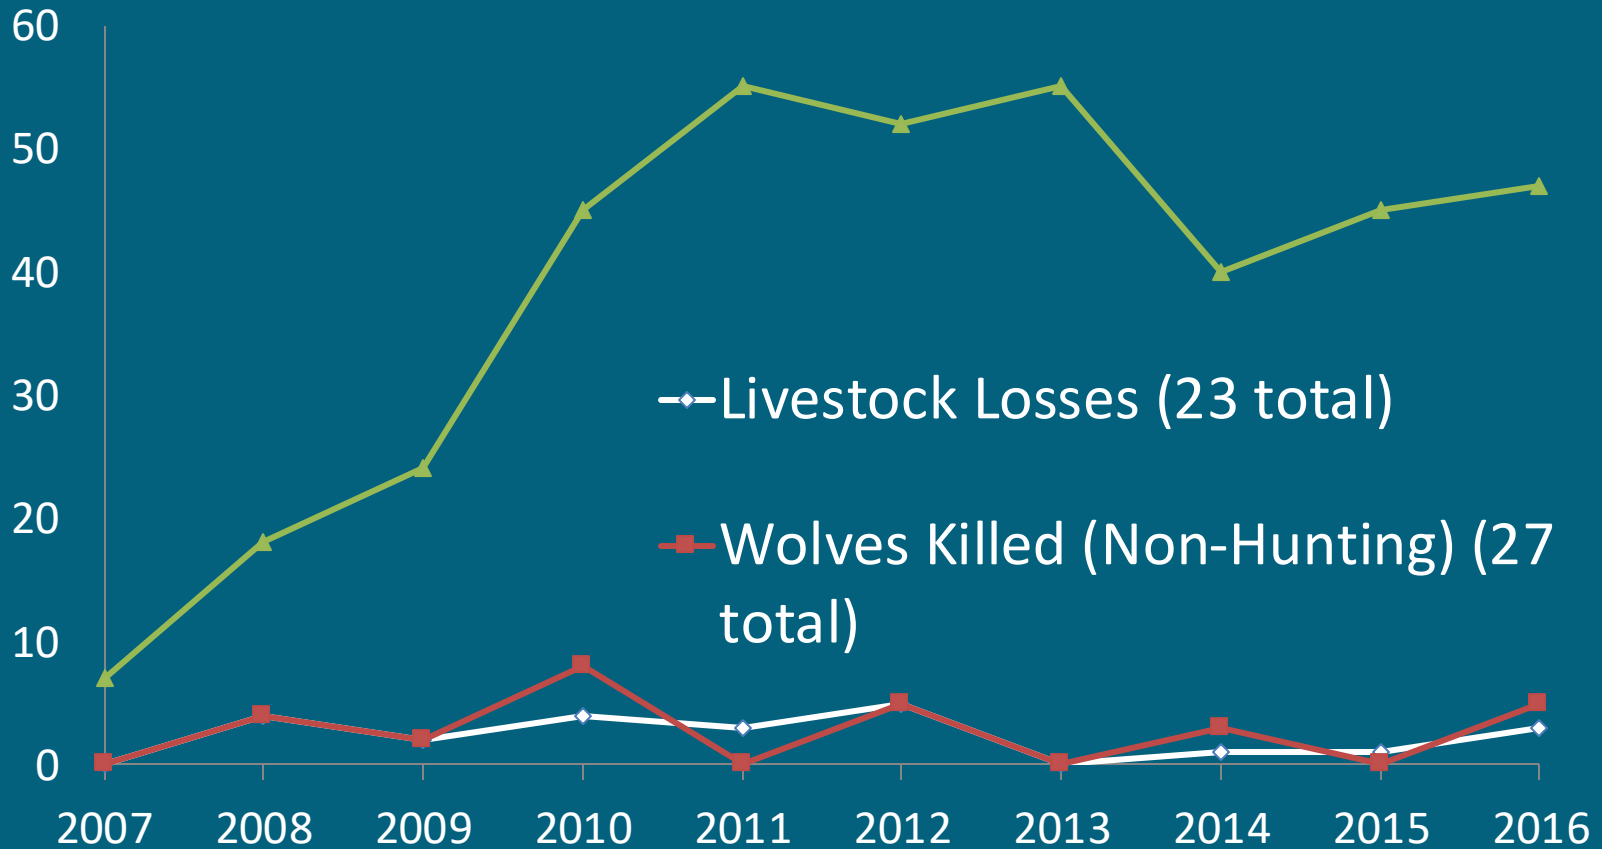

Preventative Strategies for Wolf Predation Management

Stewart Breck
USDA-Wildlife Services-Research
Stewart.w.breck@usda.gov
Cell: 970-217-0433

My Background

Wolves Bring New Predation Challenges

Wolves kill 176 sheep near Victor, greatest loss recorded in Idaho

Credit: Idaho Wildlife Services

Tweet

66

Recommend

14k

+10

MORE

Wolves Don't Have to Be Devastating

Blackfoot Challenge, Montana

Wilson et al. 2017

Goals For Today

- Background on wolf behavior particularly as it relates to livestock depredation
- Introduce and discuss some current methods being used for minimizing conflict
- Complement CSU Extension
- Answer questions

Wolf Social Structure

Wolves are Coursing Predators

Wolves Develop a “Search Image” for What They Consider Prey

Wolves Will Readily Scavenge

Popular Topics

Surplus Killing and Killing for Fun

Wolves are Neophobic