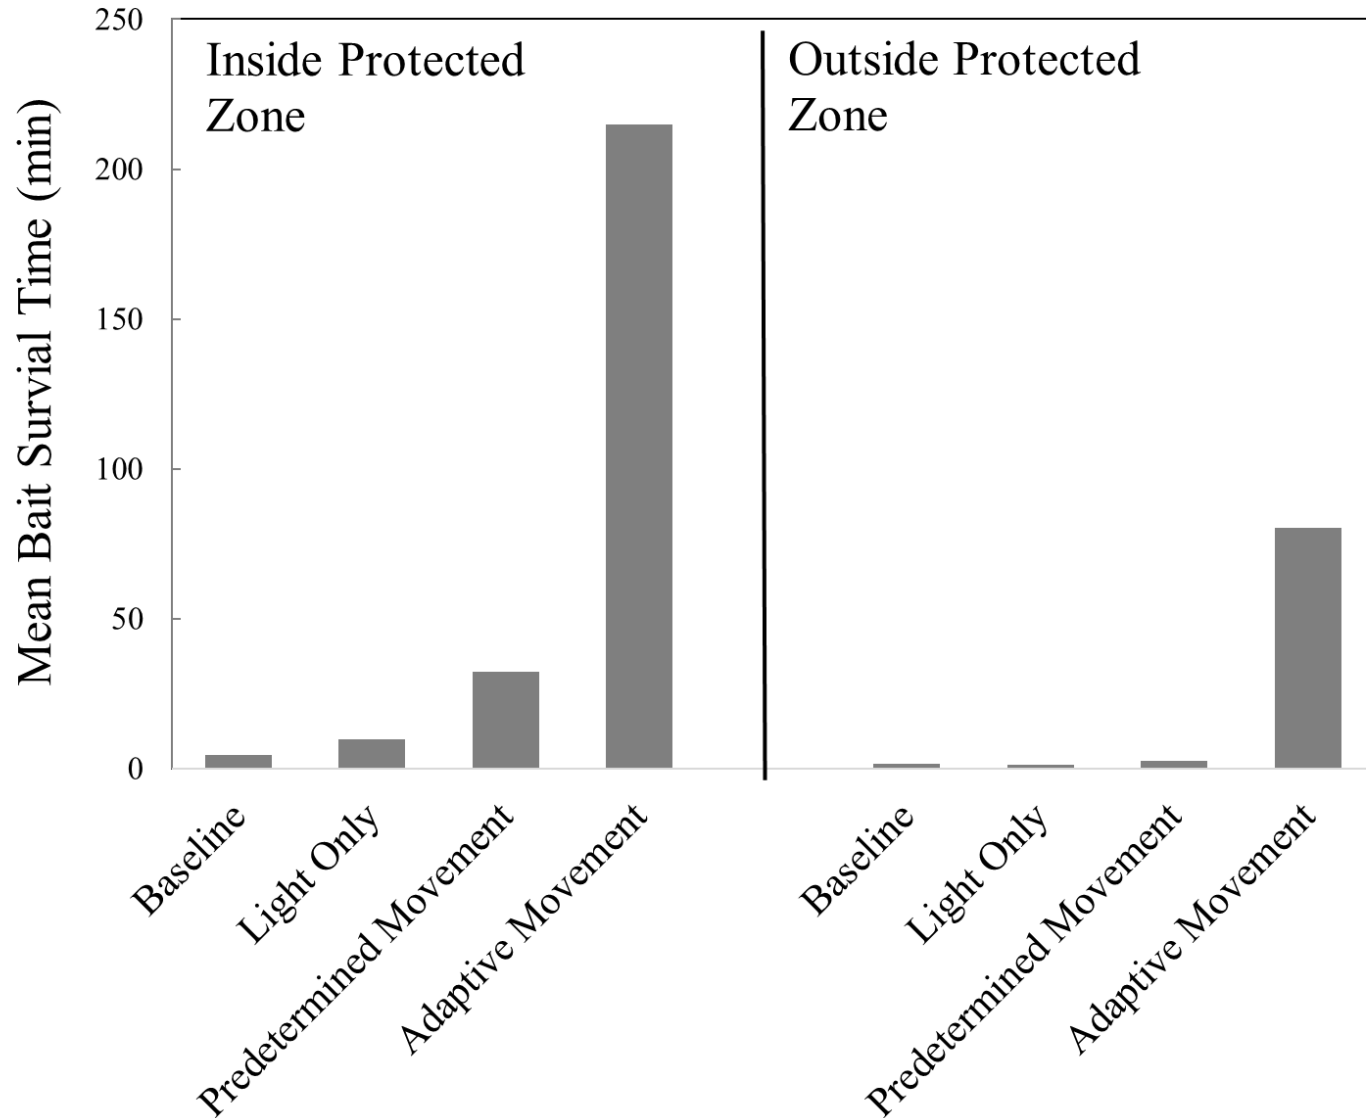

Aggregate Grazing

Range Riding and Shepherding

Hotspots avoidance

Control of calving and lambing

Confining of livestock at night

Disposal of livestock carcasses

Livestock guarding animals

Dogs

Light Devices

45°F (02/28/2022 08:02PM 1

25.63 inHg - 39°F (03/01/2022 08:09PM 21G

Meatball Survival

Predator Management Tools

Fladry

Radio-Activated Guard

Livestock Protection Dogs

People Involved

People Not Involved

Flashing Light

Fox Light

RAG Box

Guard Dogs

Integrating and Incorporating People Idaho Wood River Project

Working Across Barriers