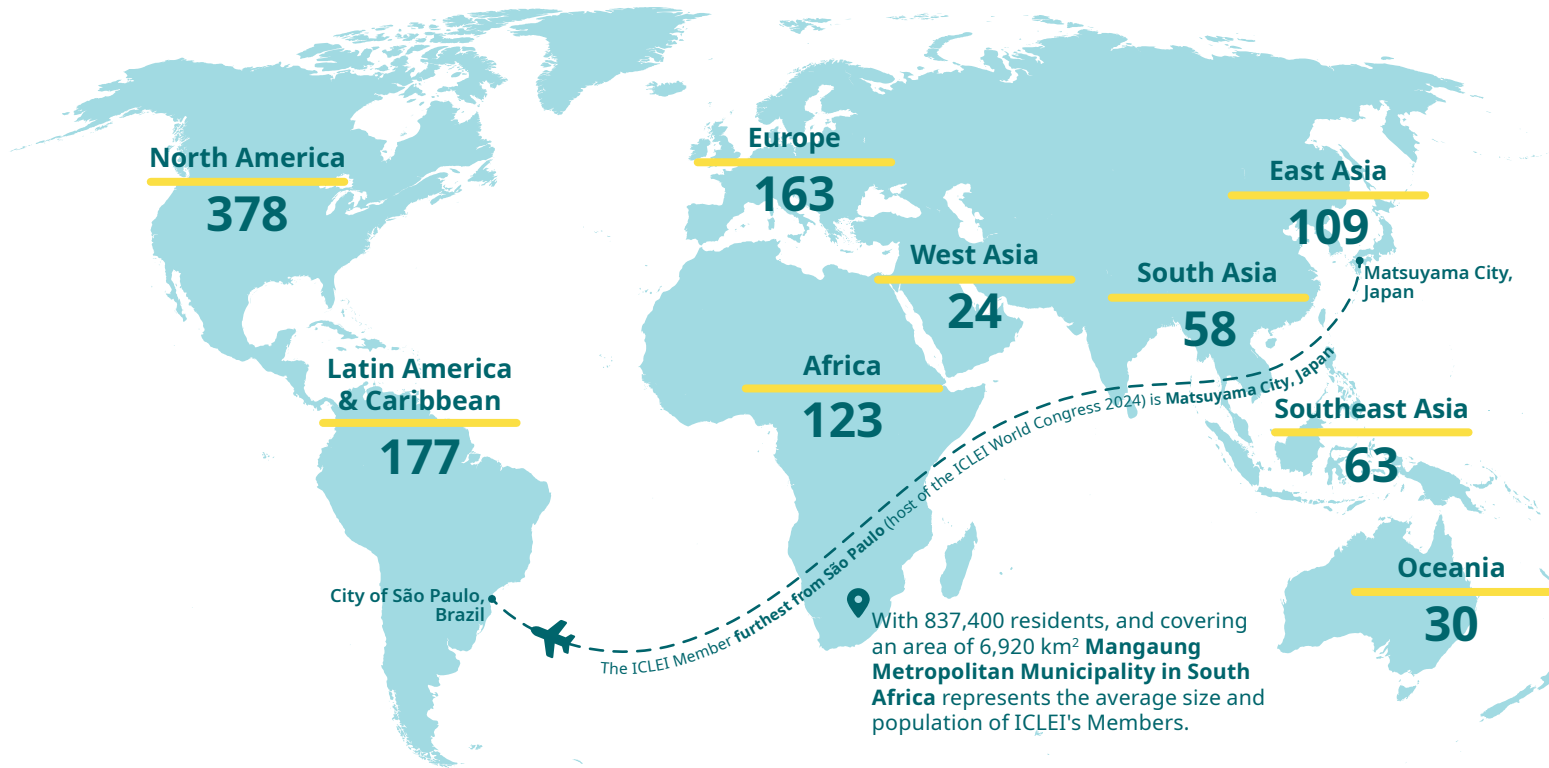

OUR MEMBERS

854,689,784
residents live in ICLEI
Member jurisdictions

1223 NETWORK* LOCAL GOVERNMENTS

983 MEMBER LOCAL GOVERNMENTS

LARGEST POPULATION
Chengdu, China
14.4 million residents

LARGEST AREA
Konya, Republic of Türkiye
38,257 km²

SMALLEST POPULATION
Chebeague Island, USA
396 residents

SMALLEST AREA
Washington Grove, USA
0.87 km²

169 NETWORK* REGIONAL GOVERNMENTS

113 MEMBER REGIONAL GOVERNMENTS

LARGEST POPULATION
State of São Paulo, Brazil
46.1 million residents

LARGEST AREA
State of Amazonas, Brazil
1.57 million km²

SMALLEST POPULATION
San Miguel County, USA
8,072 residents

SMALLEST AREA
Canton of Basel-Stadt,
Switzerland | 36.95 km²

*Network local and regional governments work with ICLEI through our global activities

REGIONAL MEMBERSHIP

COUNTRIES WITH THE MOST ICLEI MEMBERS

United States: 352
Brazil: 88
Republic of Korea: 58

NEWEST MEMBERS (AS OF 2024):

- Brovary City Council, Ukraine
- City of Erdenet, Mongolia
- City of Kremenchuk, Ukraine
- Darkhan-Uul Province, Mongolia
- Mykolaiv City Council, Ukraine
- Ostroh Urban Territorial Community, Ukraine
- Ovruch City Council, Ukraine
- Shostka City Council, Ukraine
- City of Yelm, WA, USA