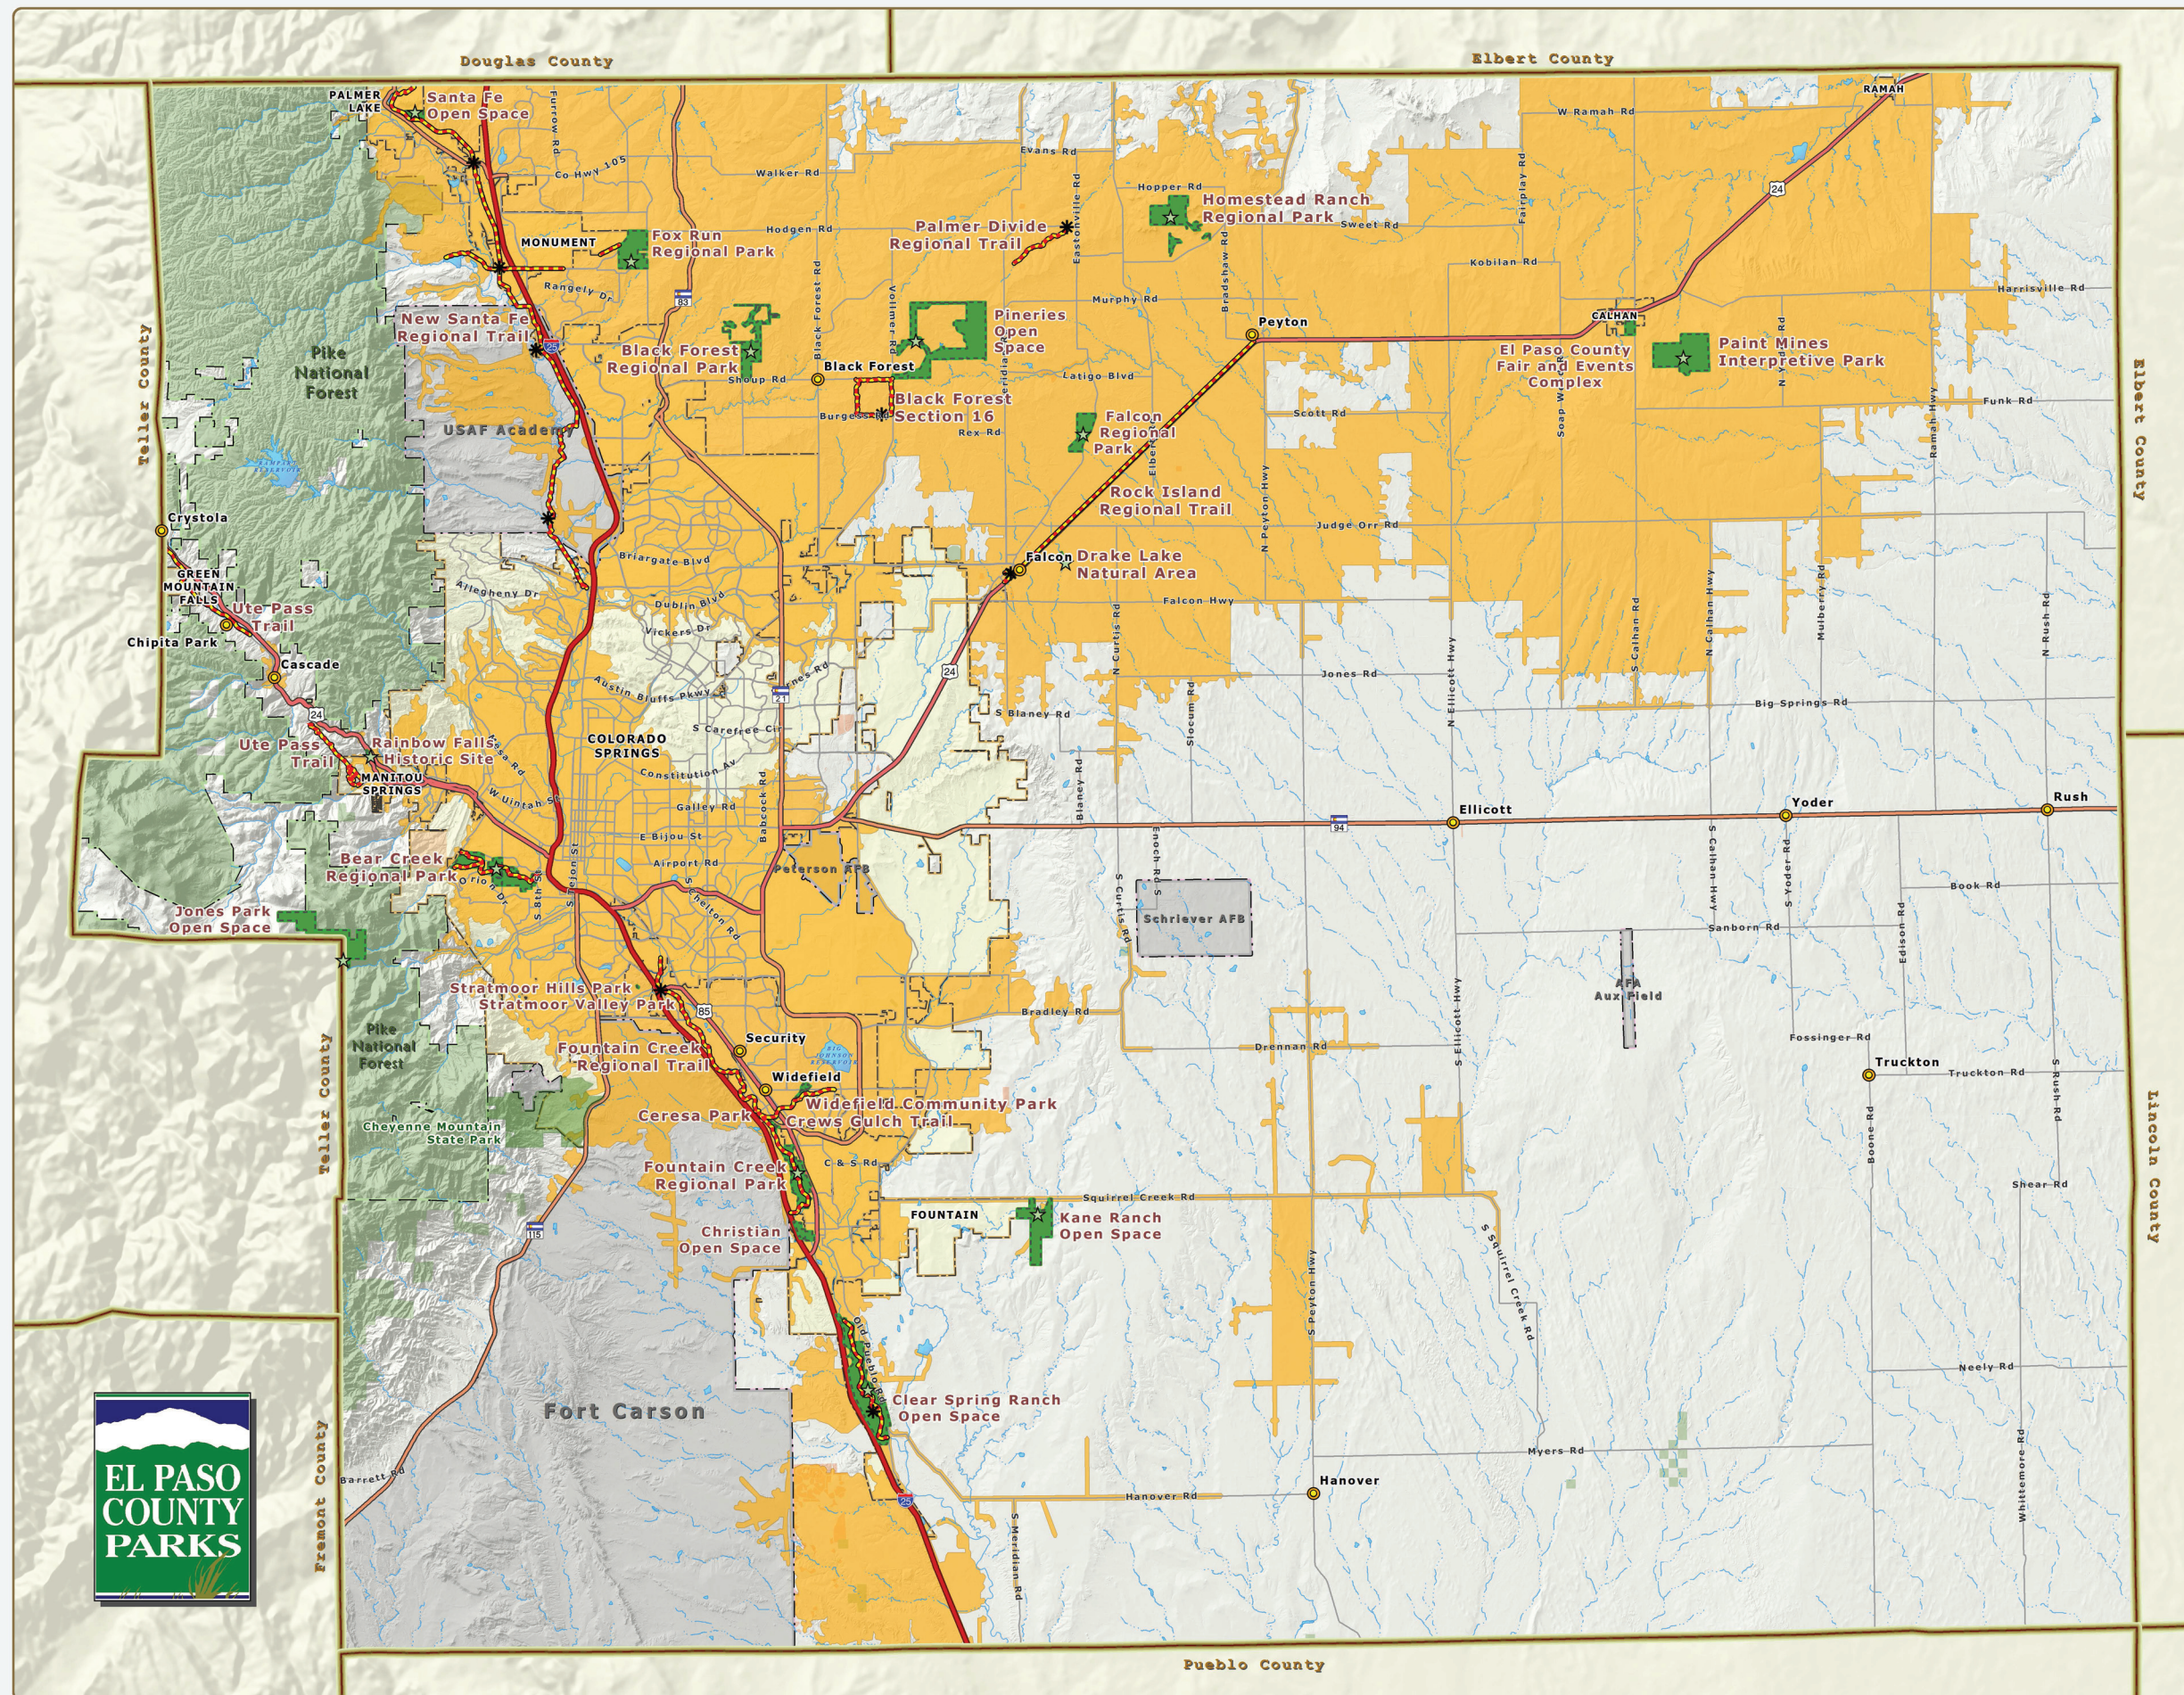

Regional Access to Parks (15 Minutes)

Regional Access to Parks (15 Minutes)

Legend

- 15 Minute Drive Time Area
- EPC Regional Parks
- EPC Major Trailheads
- EPC Regional Trails
- EPC Parks
- US Interstate Highways
- Major Highways
- Major Roadways
- Lakes & Reservoirs
- Creeks - Perennial
- Creeks - Intermittent
- Unincorporated Towns
- Military Areas
- Incorporated Cities
- Pike National Forest
- County Boundary

El Paso County wishes to acknowledge the assistance of Greenplay with the analysis that led to the development of this map.