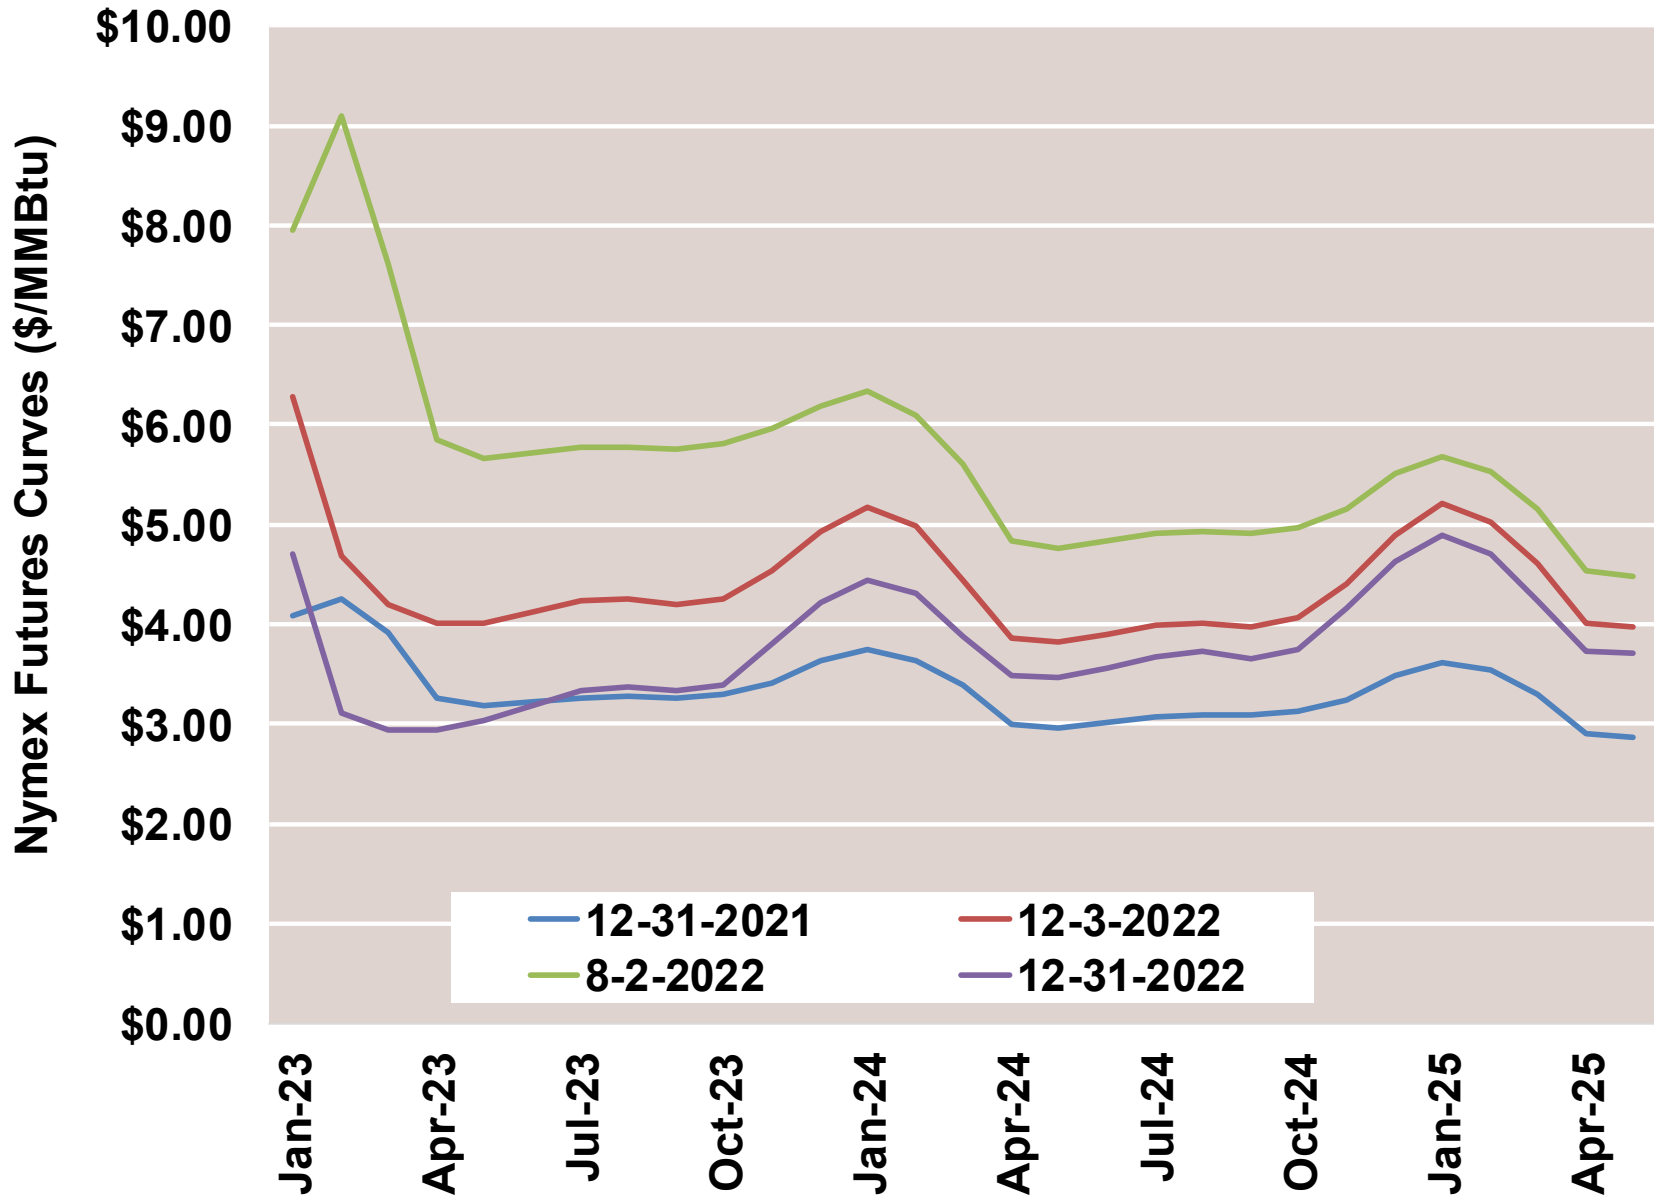

Nymex Futures Curves

Federal Energy Regulatory Commission **Market Assessments**