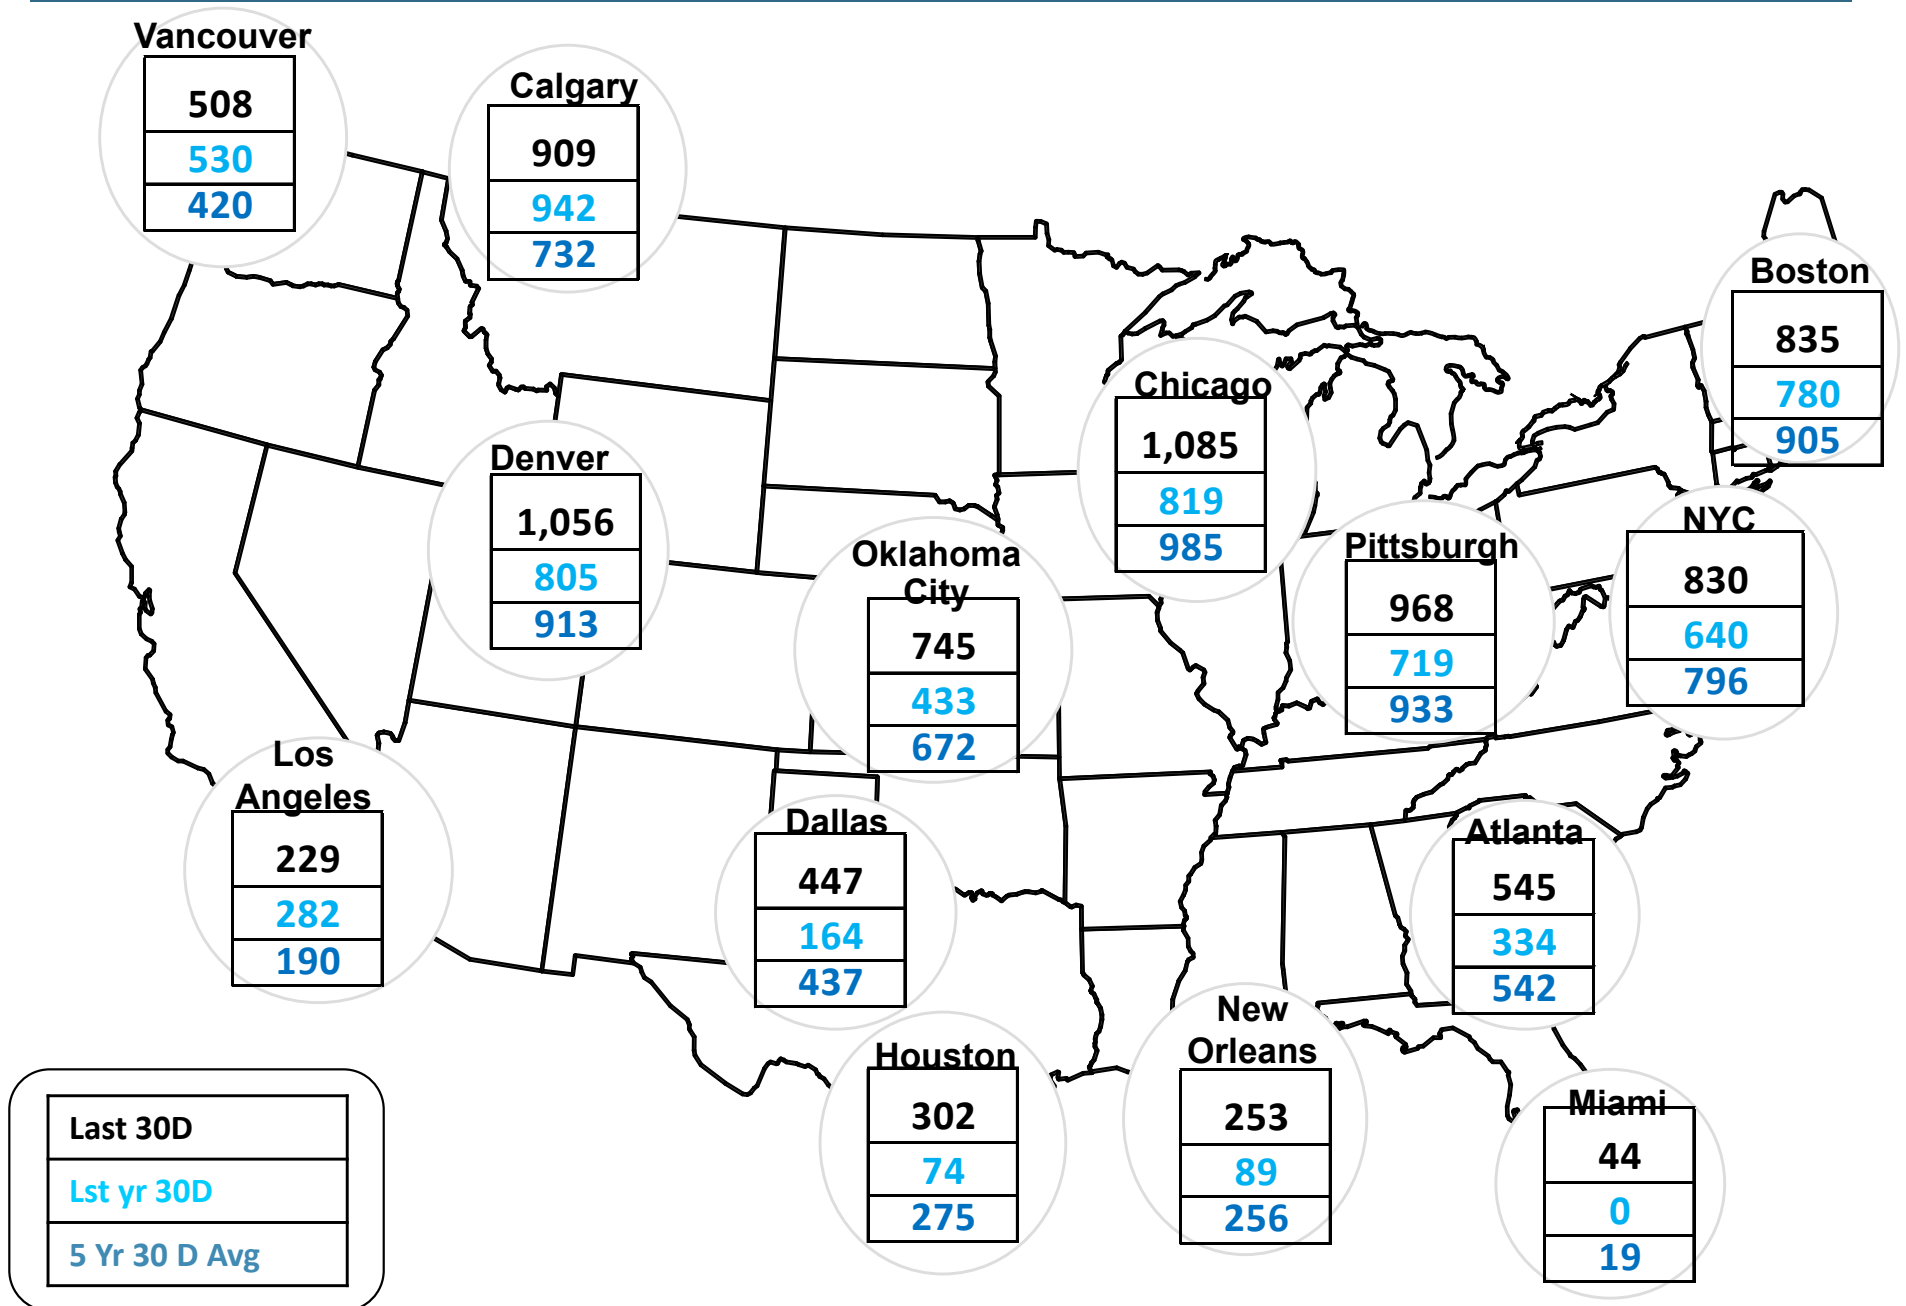

Cumulative Heating Degree Days (HDDs) by City 30 Day Intervals – Data through Dec 31

Federal Energy Regulatory Commission **Market Assessments**

Source: Derived from *Bloomberg Weather* data.

Updated Jan-2023

Cumulative Cooling Degree Days (CDDs) by City 30 Day Intervals – Data through Dec 31

Federal Energy Regulatory Commission **Market Assessments**

Source: Derived from Bloomberg Weather data.

Updated Jan-2023