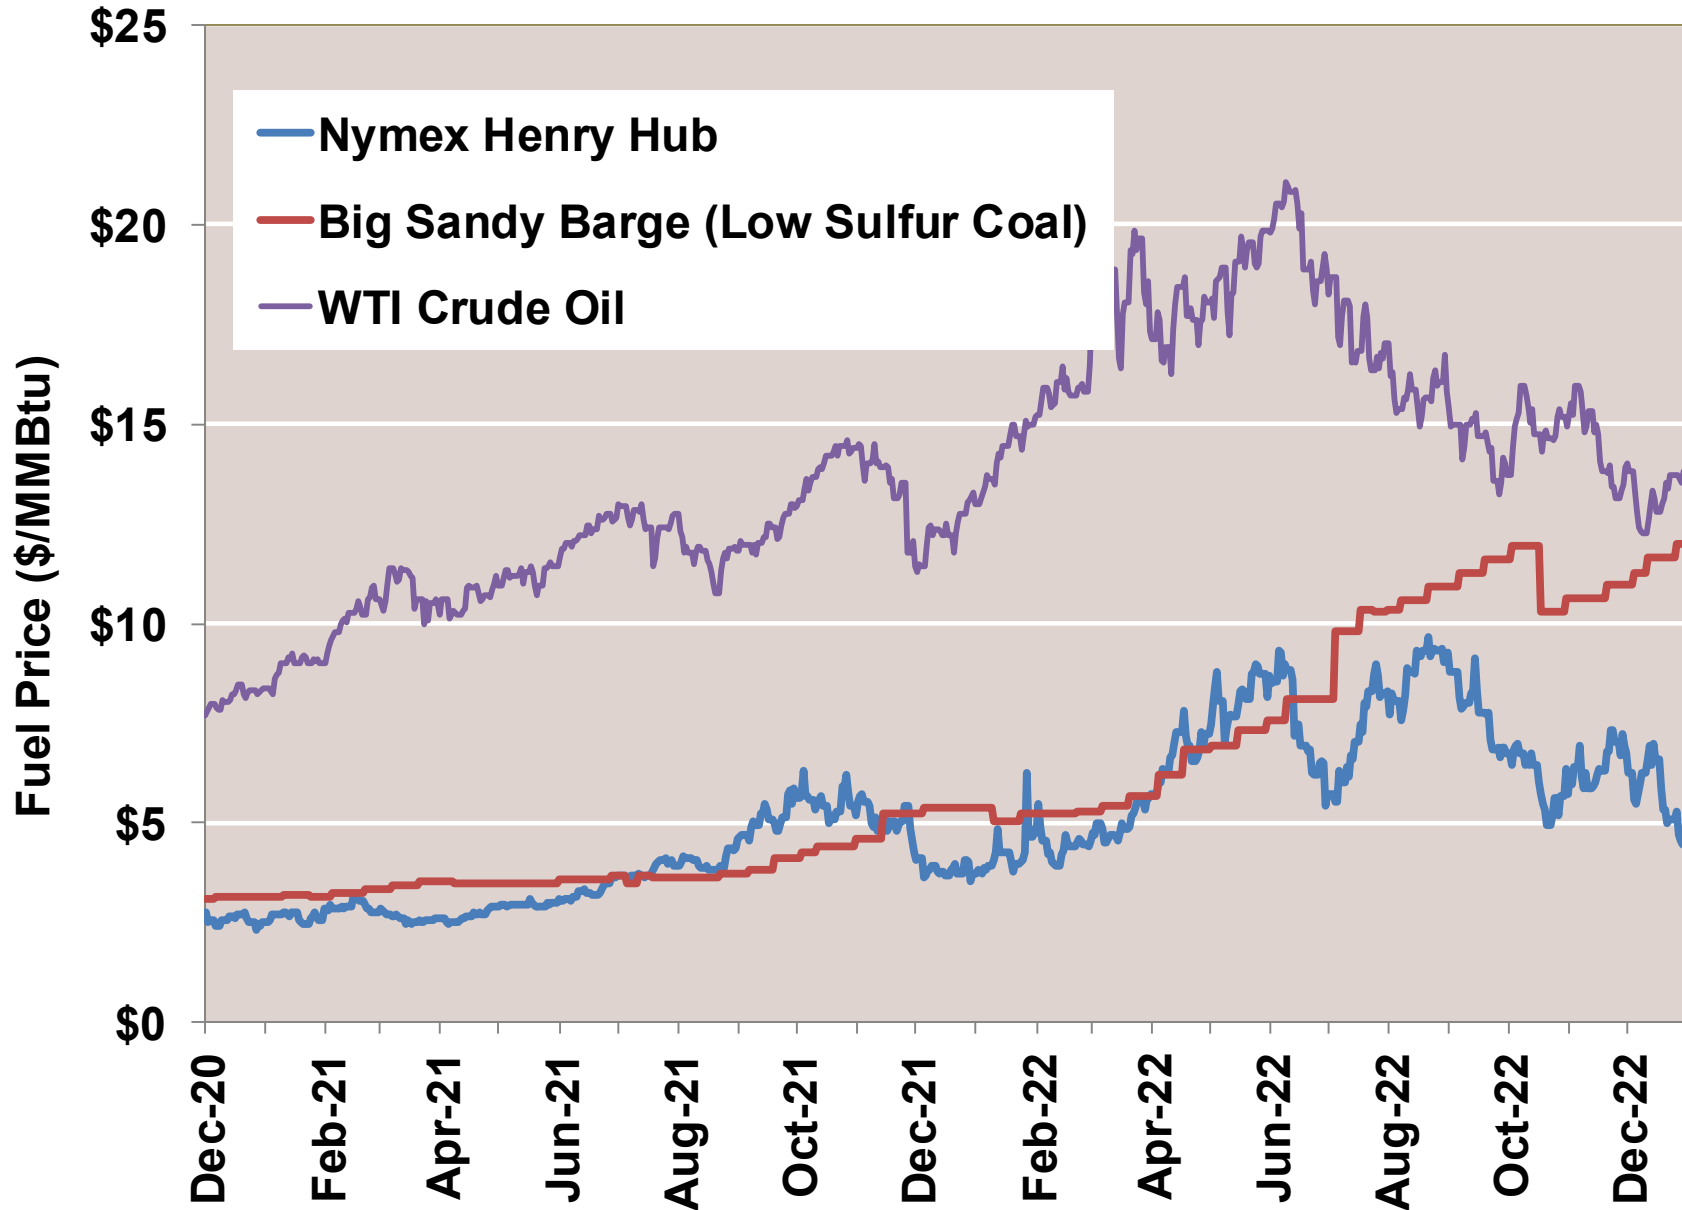

Comparative Fuel Prices

Federal Energy Regulatory Commission **Market Assessments**