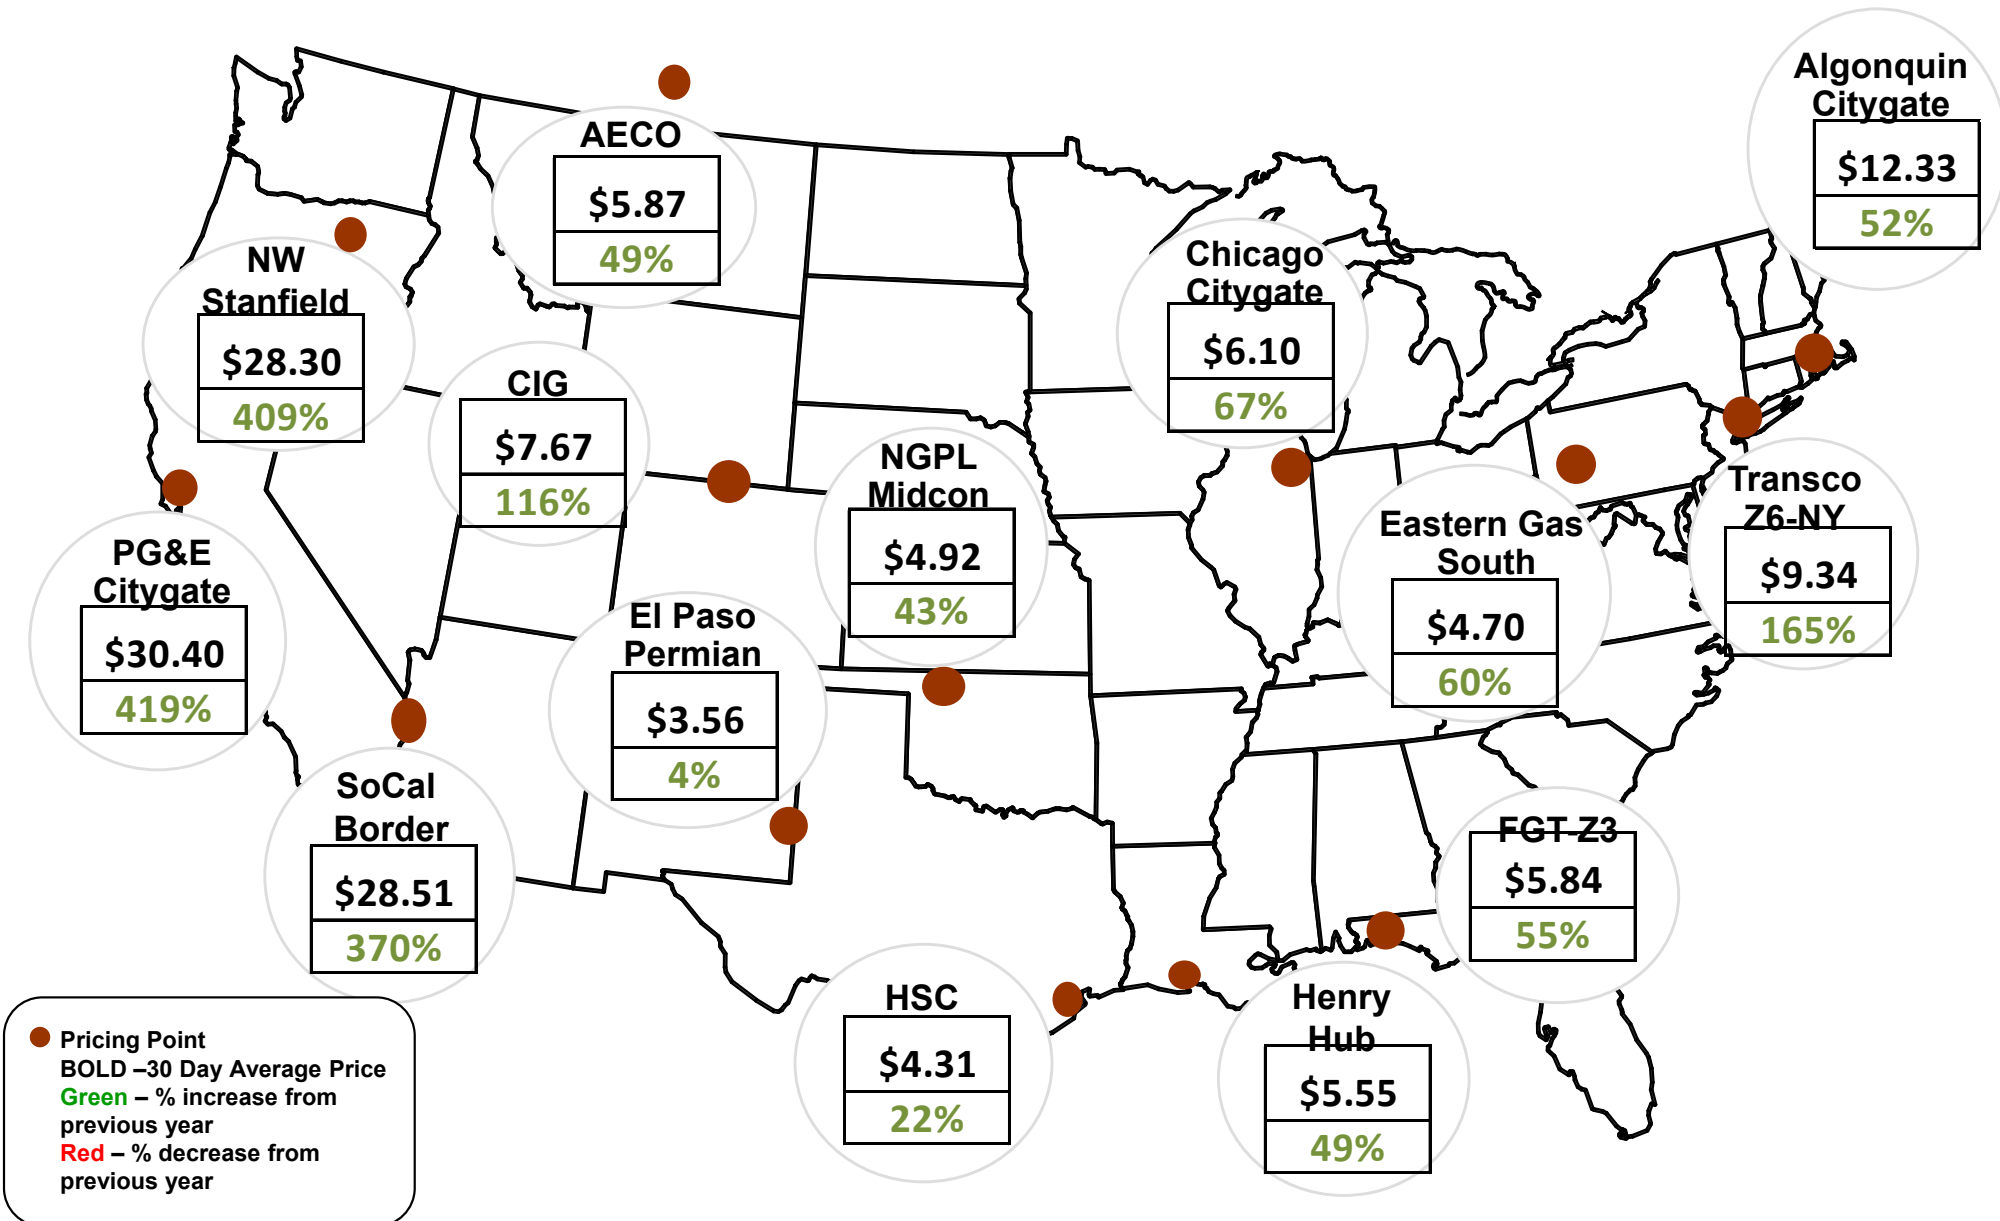

Day Ahead Natural Gas Prices

30 Day Average ($/MMBtu) – Data through Dec 31

Federal Energy Regulatory Commission **Market Assessments**

Source: Derived from S&P Global Platts data.

Updated Jan-2023