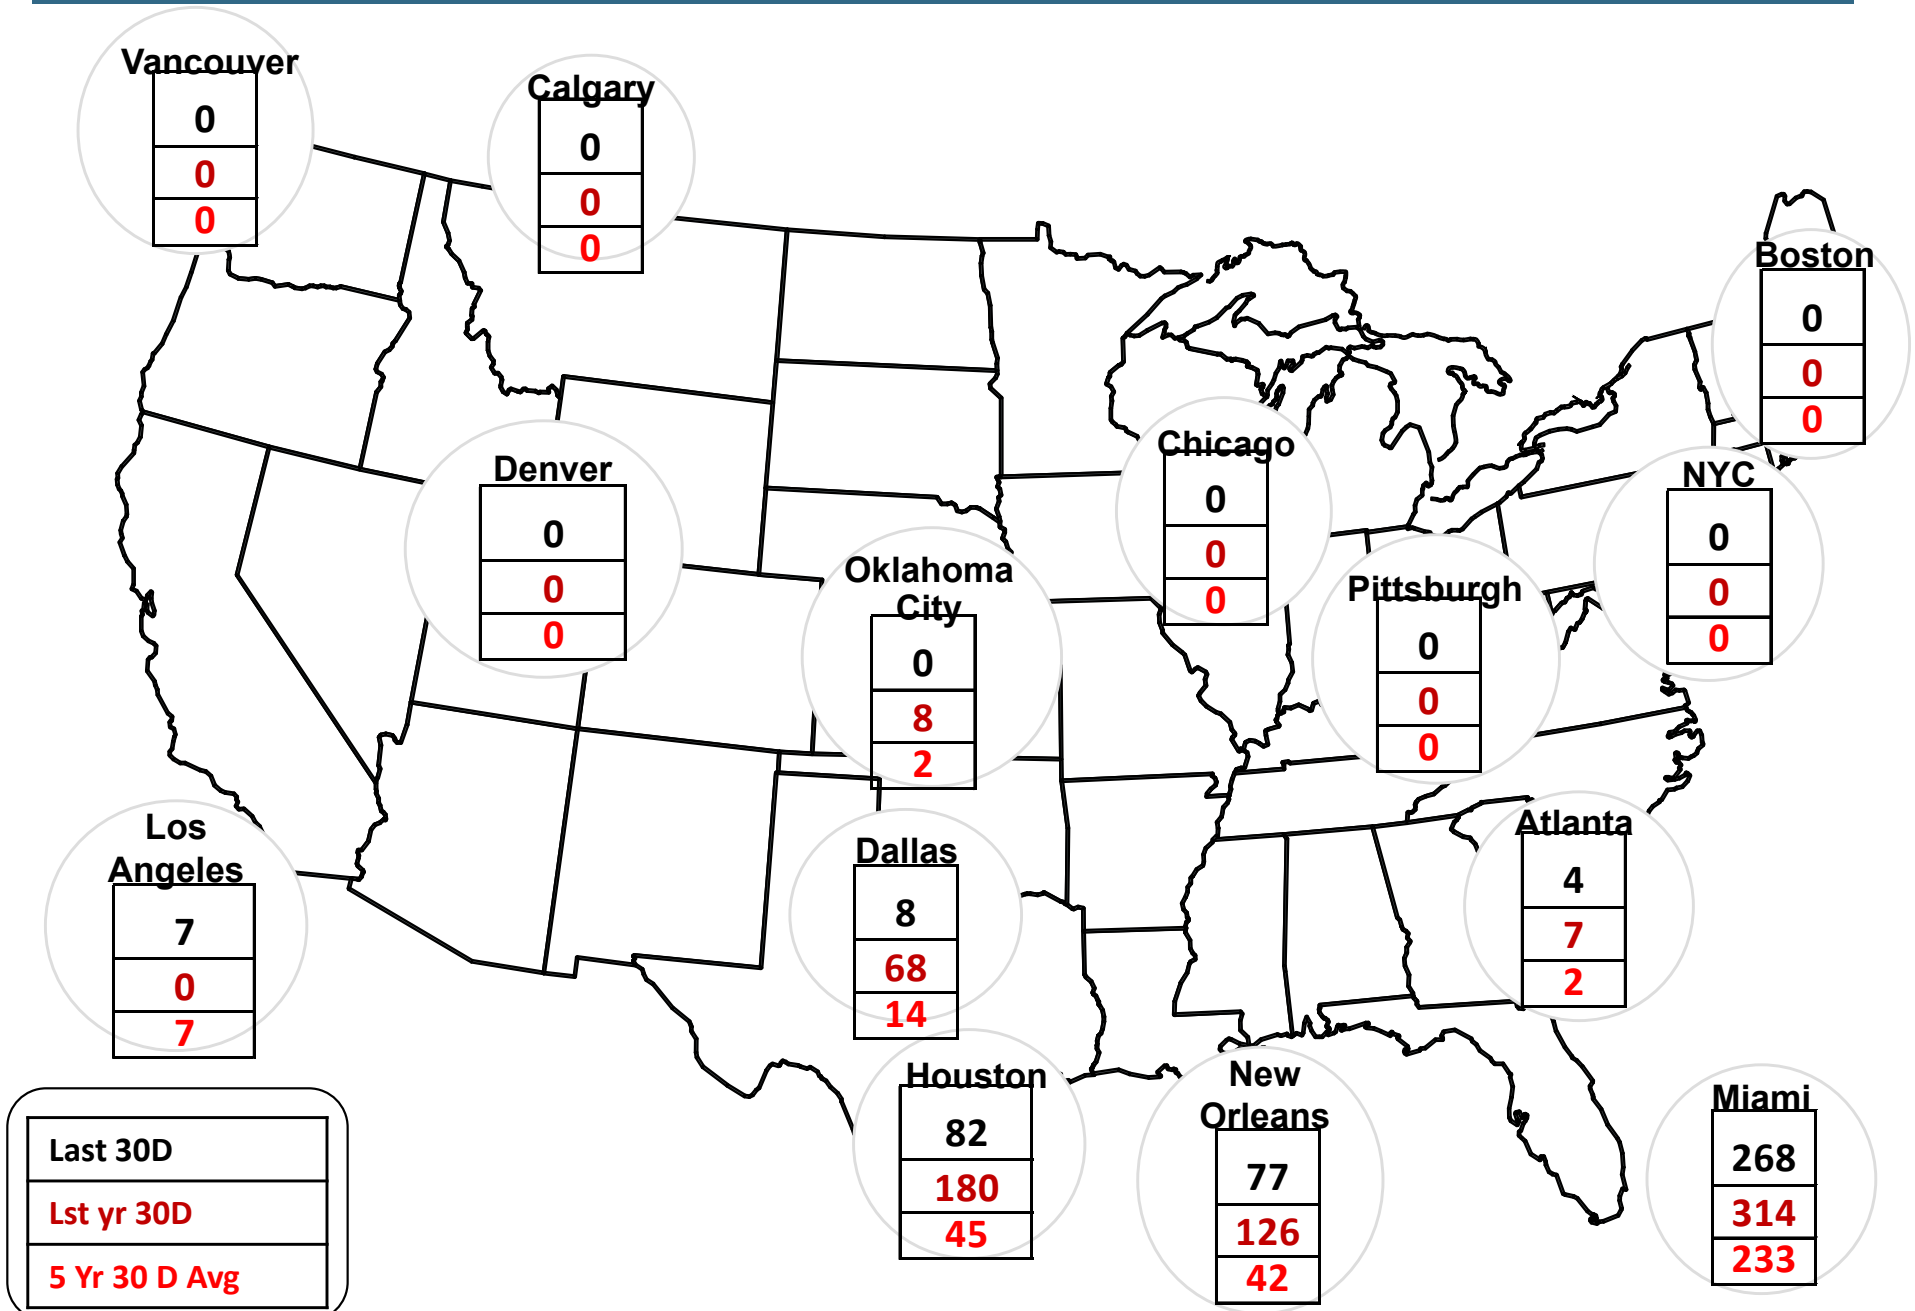

Cumulative Heating Degree Days (HDDs) by City 30 Day Intervals – Data through Dec 31

Federal Energy Regulatory Commission **Market Assessments**

Source: Derived from *Bloomberg Weather* data.

Updated Jan-2023

Cumulative Cooling Degree Days (CDDs) by City 30 Day Intervals – Data through Dec 31

Federal Energy Regulatory Commission **Market Assessments**

Source: Derived from Bloomberg Weather data.

Updated Jan-2023