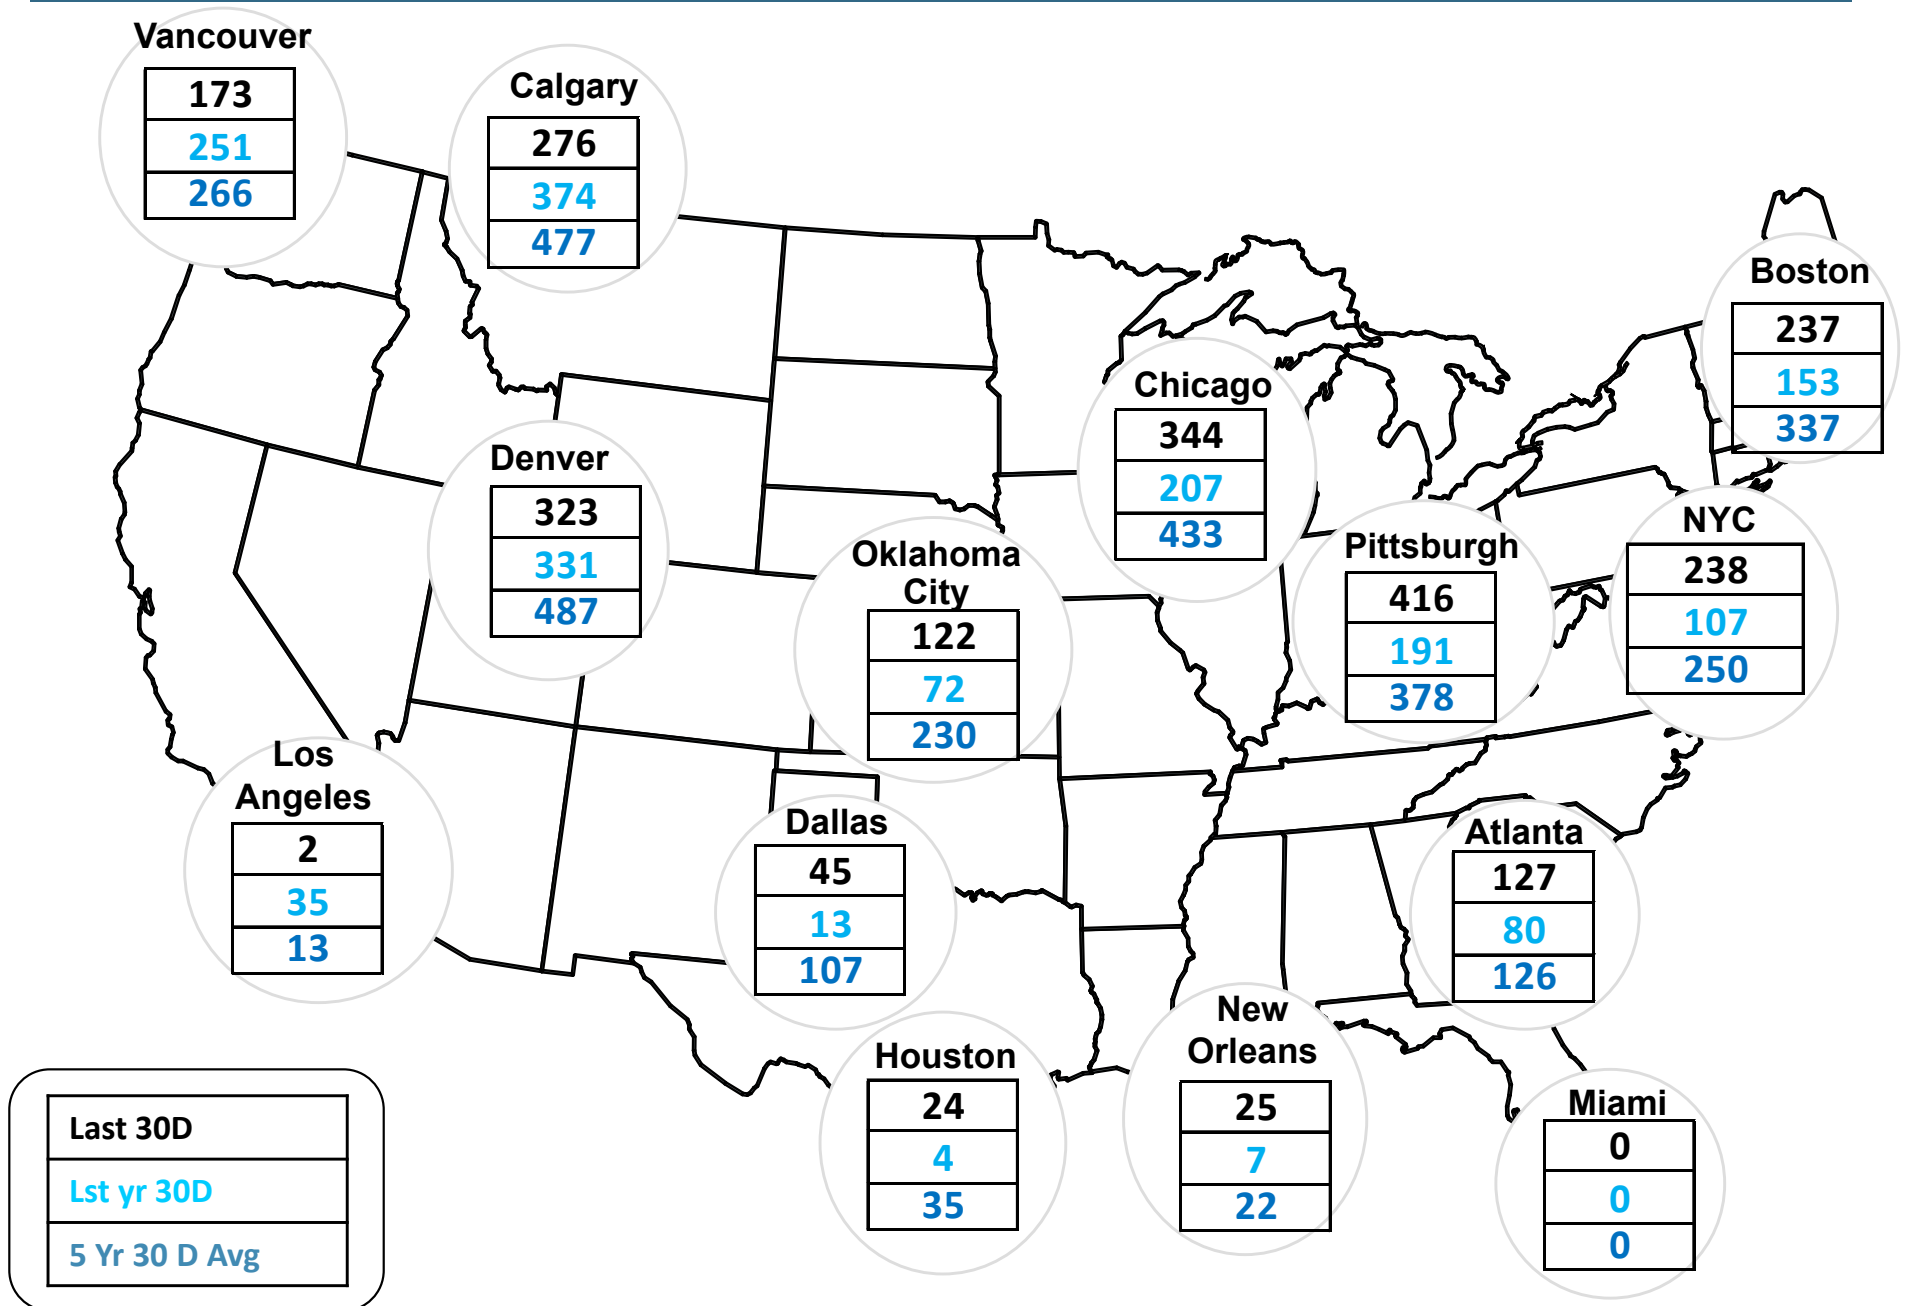

Cumulative Heating Degree Days (HDDs) by City 30 Day Intervals

Federal Energy Regulatory Commission **Market Assessments**

Source: Derived from *Bloomberg Weather* data.

Updated Nov-2022

Cumulative Cooling Degree Days (CDDs) by City 30 Day Intervals

Source: Derived from S&P Global Platts data.

Comparative Fuel Prices

Federal Energy Regulatory Commission **Market Assessments**

Nymex Futures Curves

Federal Energy Regulatory Commission **Market Assessments**