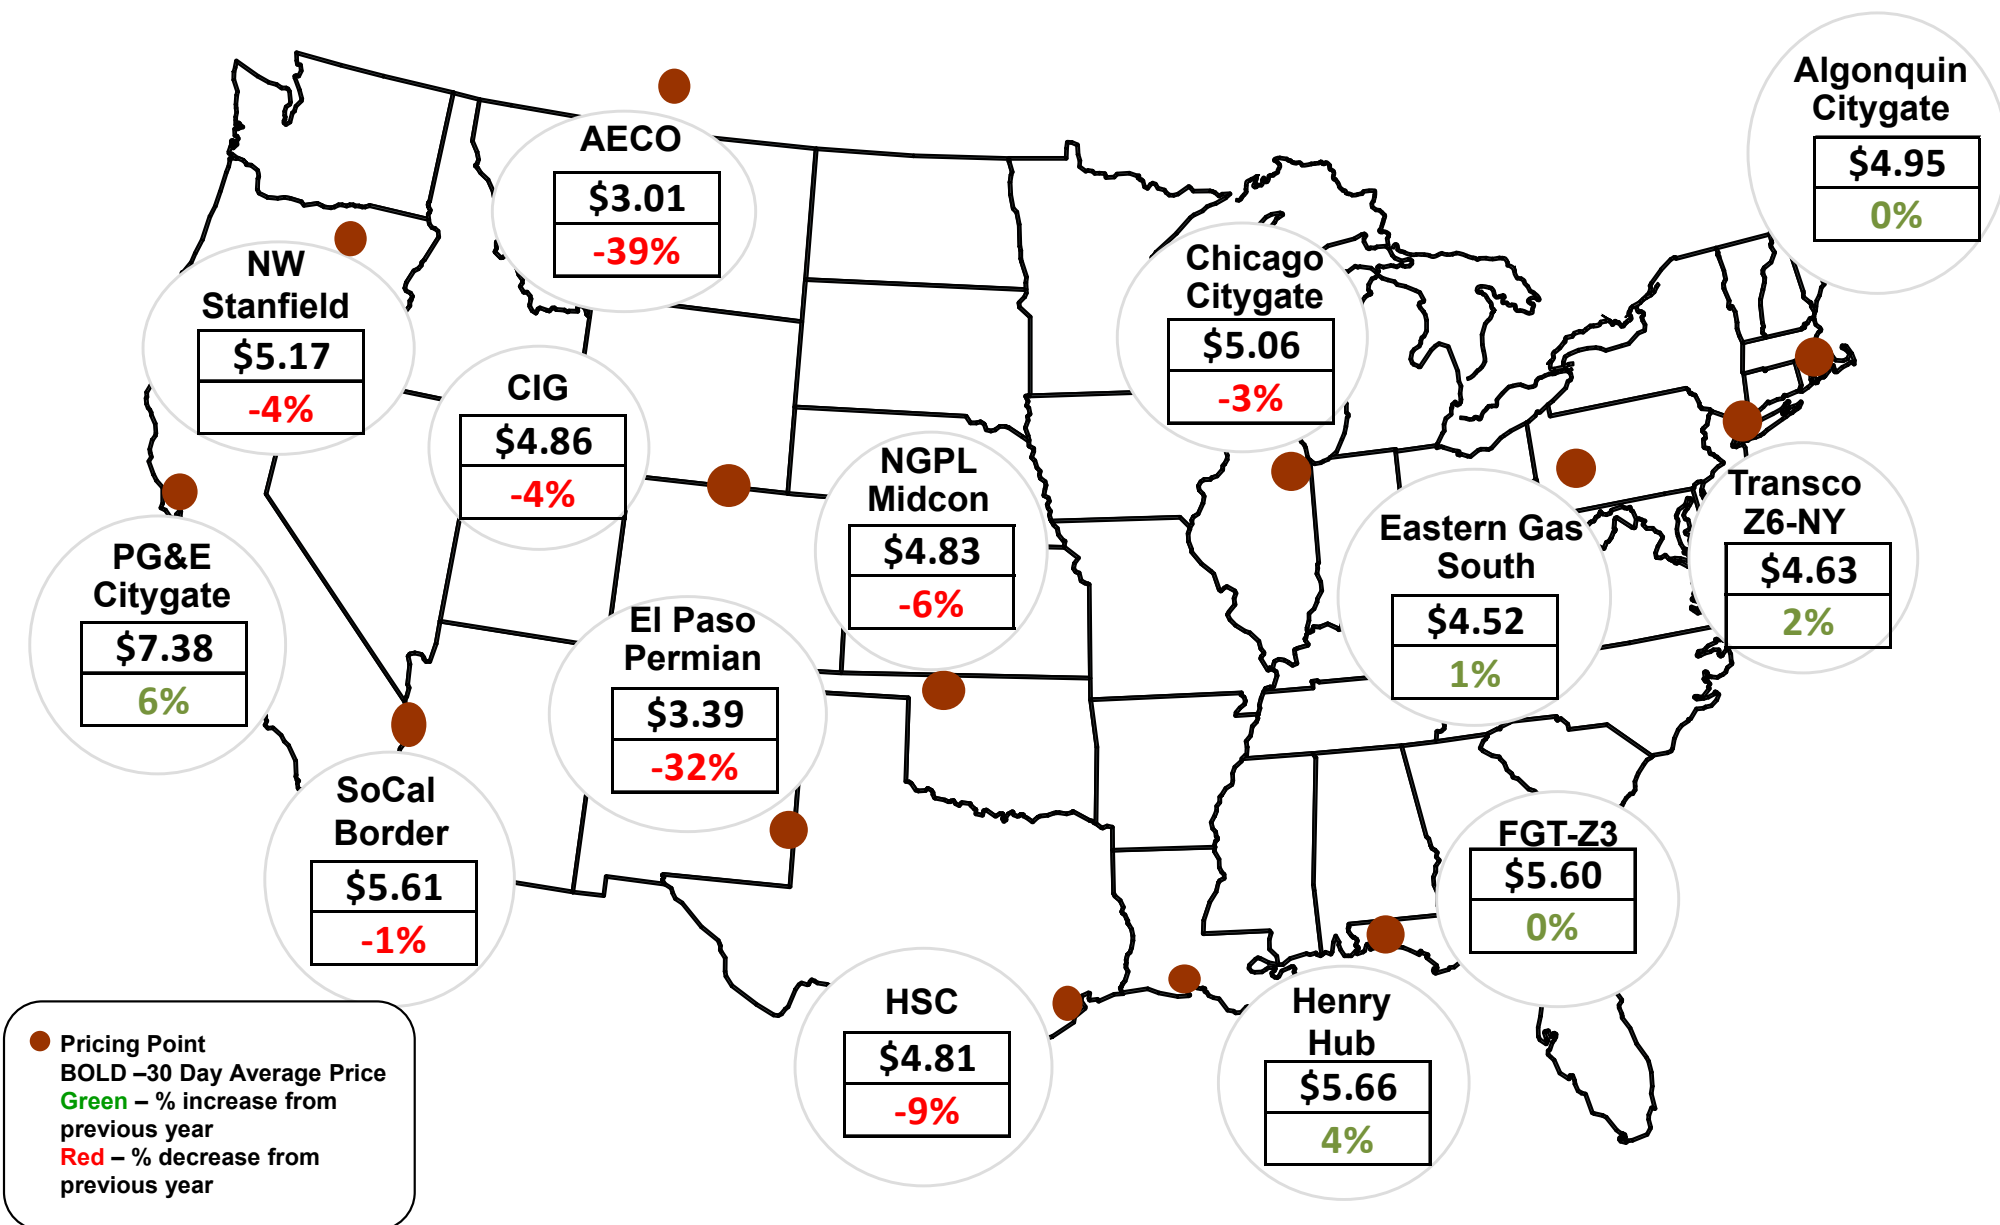

Federal Energy Regulatory Commission **Market Assessments**

Source: Derived from Bloomberg Weather data.

Day Ahead Natural Gas Prices

30 Day Average (\$/MMBtu)

Federal Energy Regulatory Commission **Market Assessments**