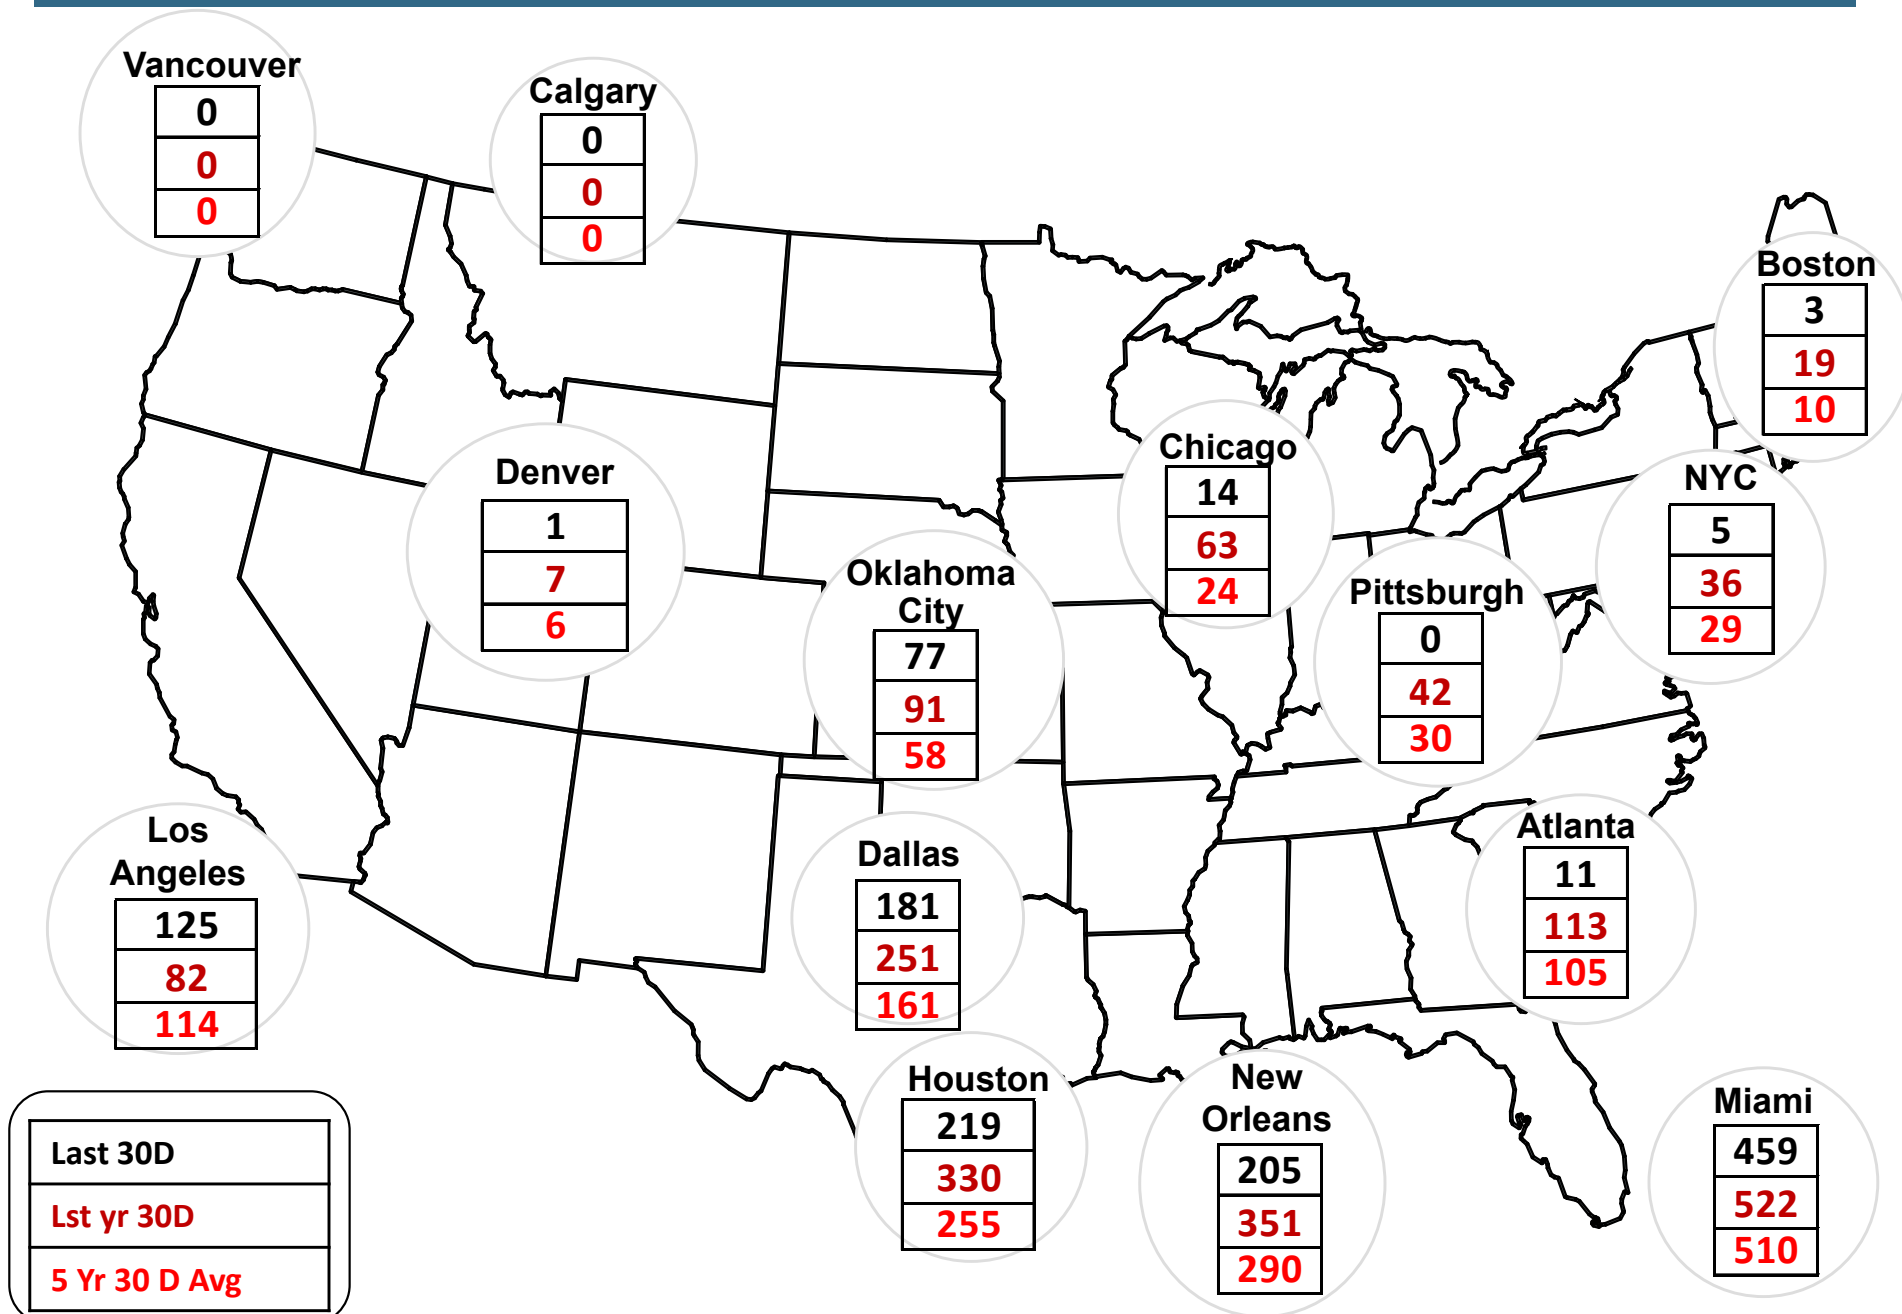

Cumulative Cooling Degree Days (CDDs) by City 30 Day Intervals

Federal Energy Regulatory Commission **Market Assessments**

Source: Derived from Bloomberg Weather data.