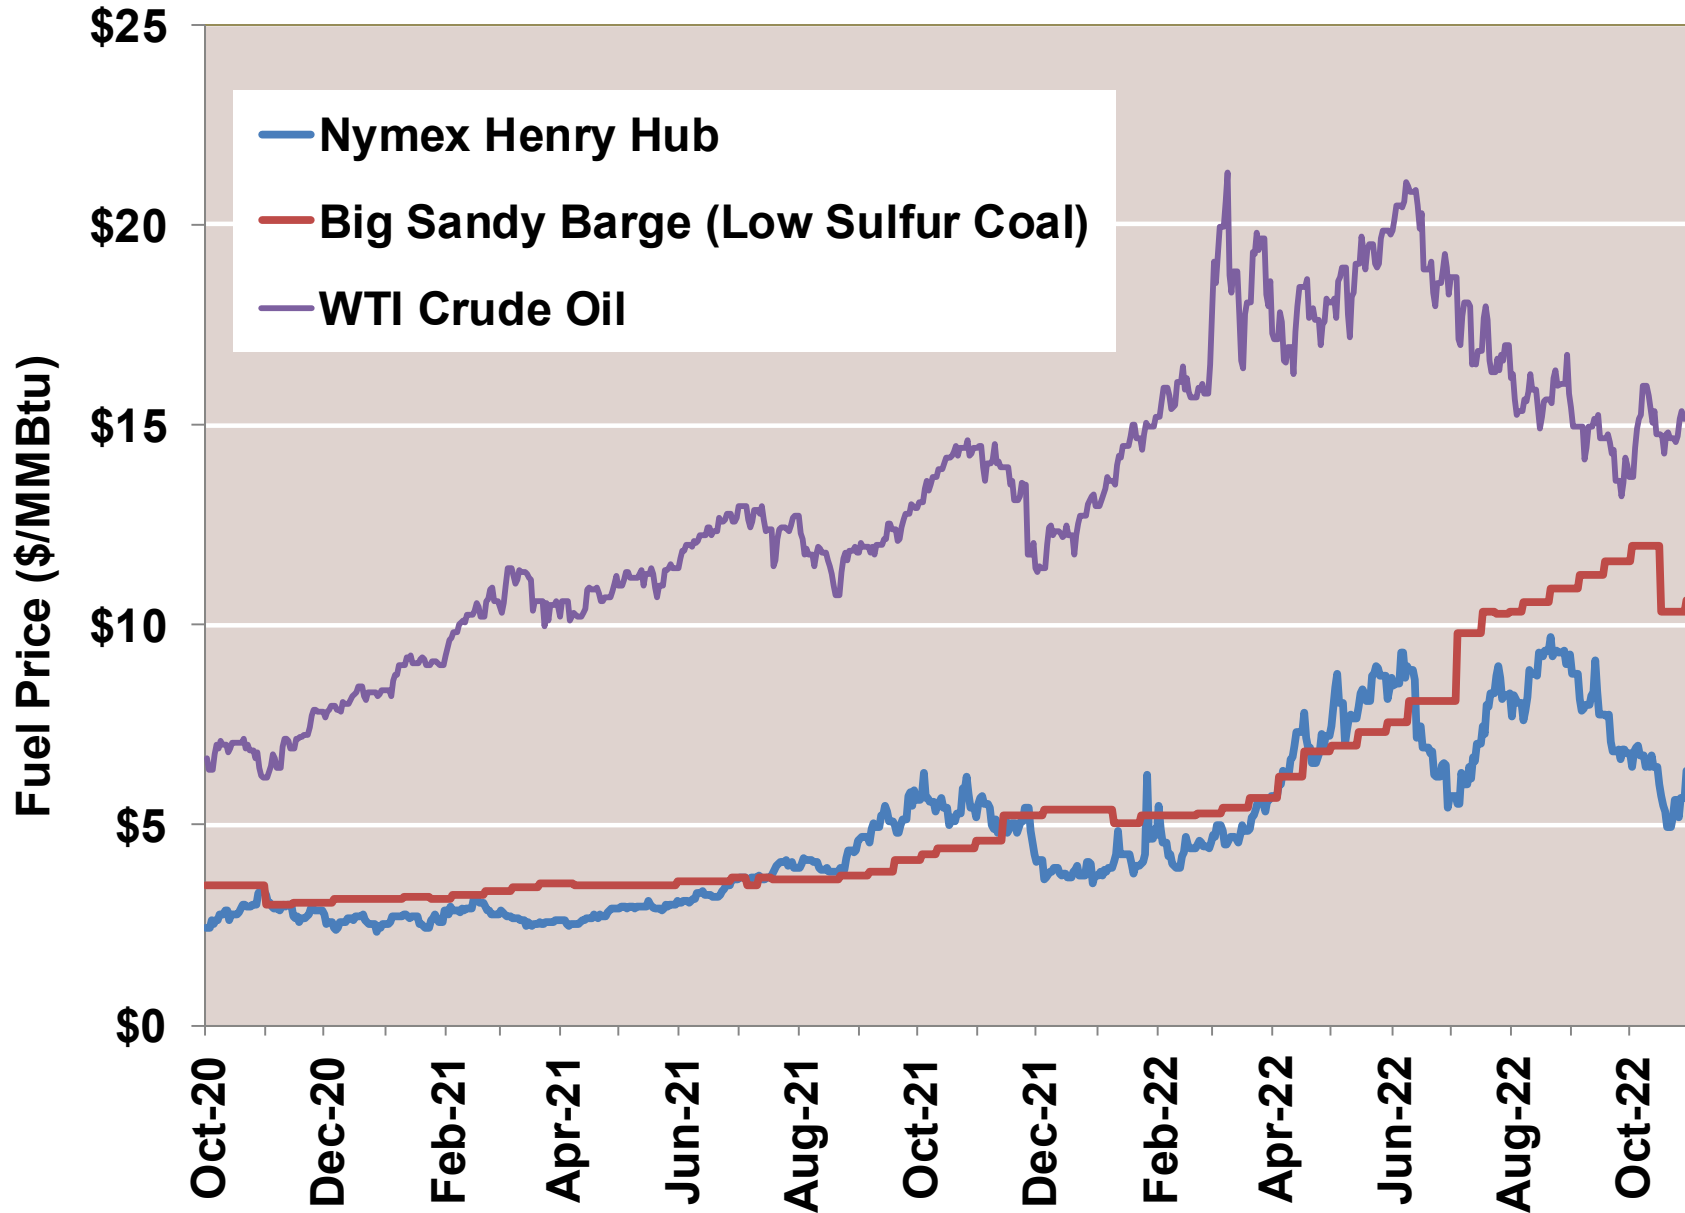

Comparative Fuel Prices

Federal Energy Regulatory Commission **Market Assessments**