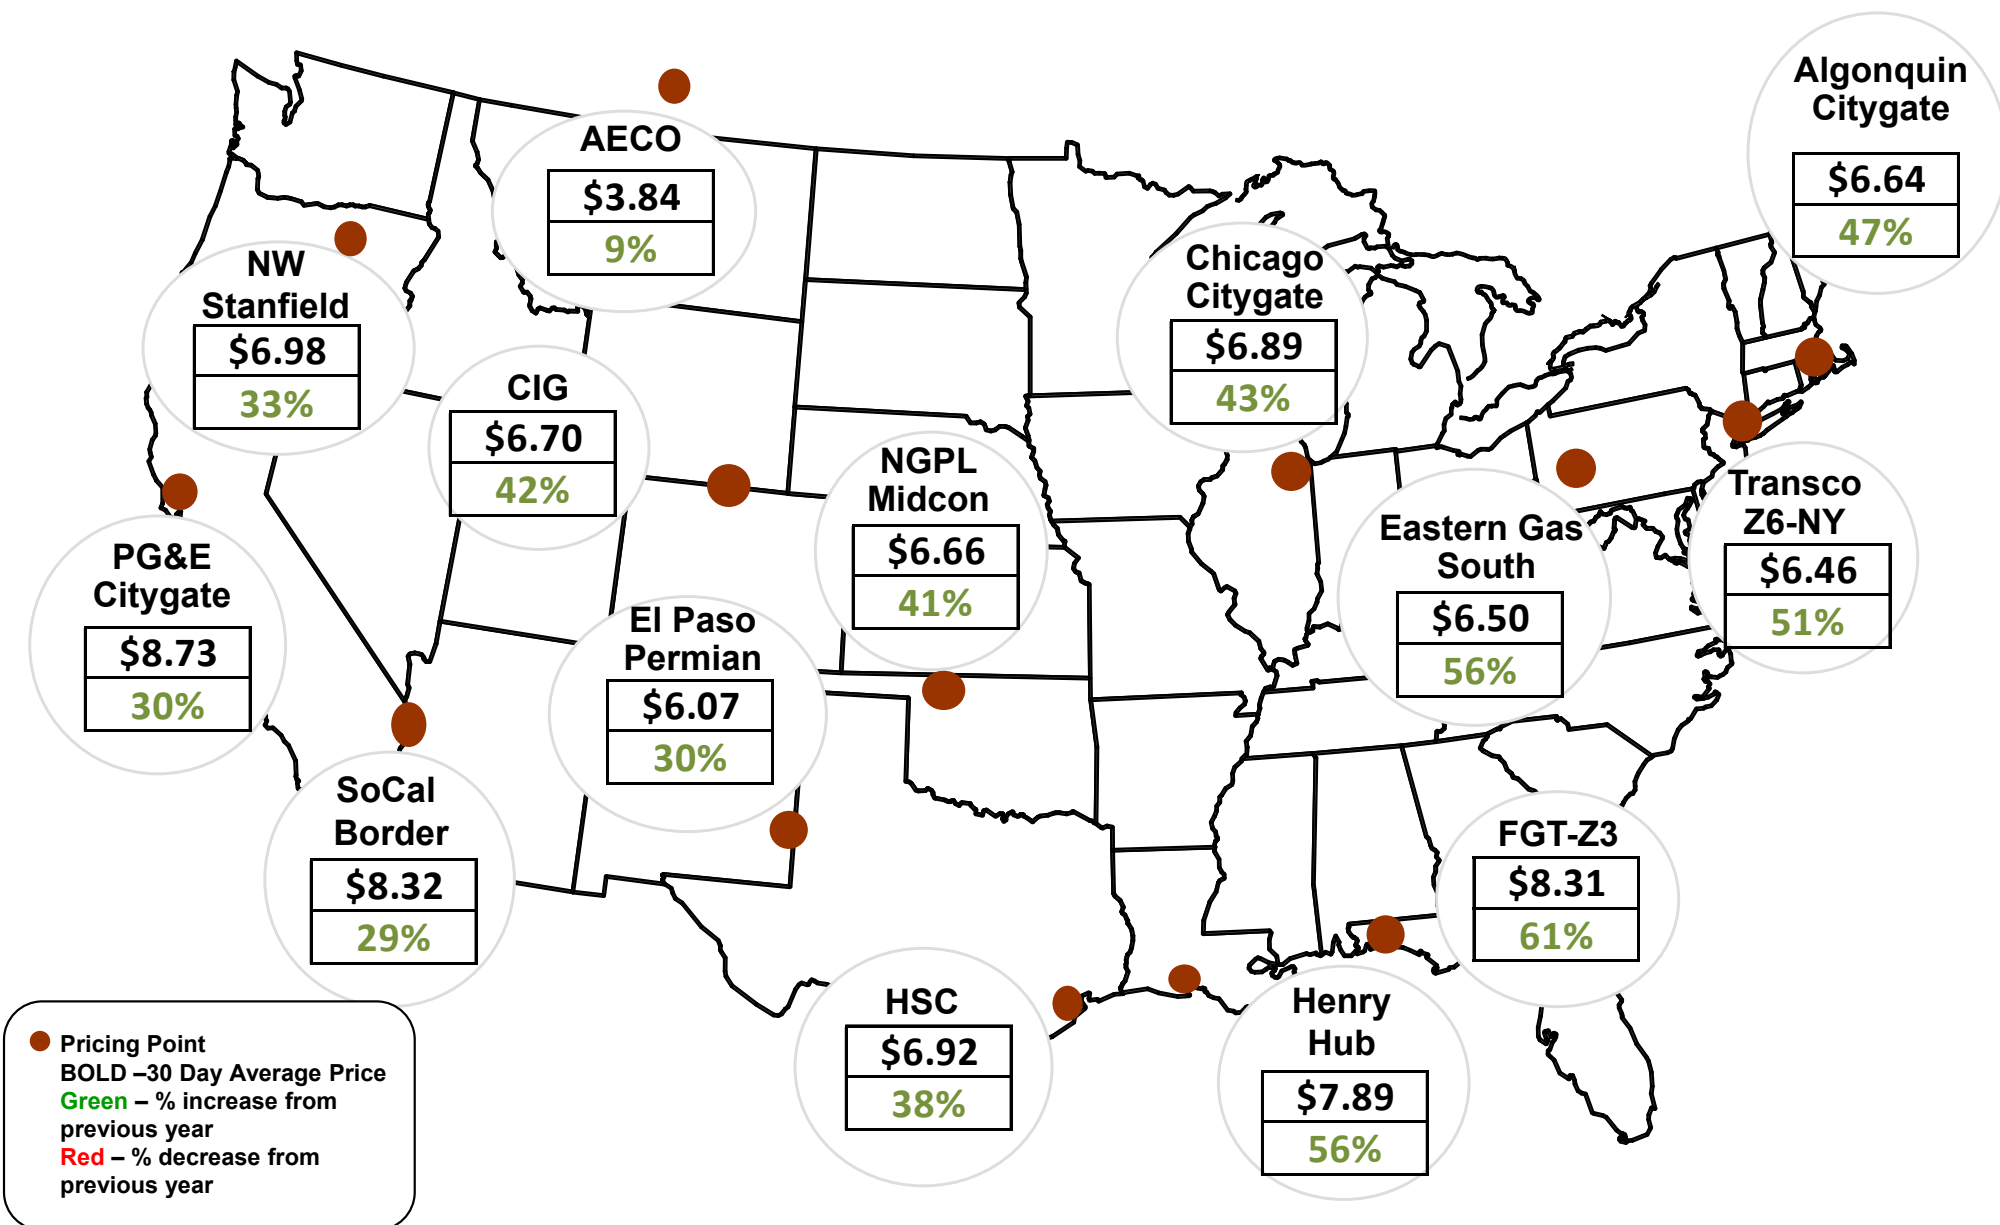

Federal Energy Regulatory Commission **Market Assessments**

Source: Derived from *Bloomberg Weather* data.

Day Ahead Natural Gas Prices

30 Day Average (\$/MMBtu)

Federal Energy Regulatory Commission **Market Assessments**