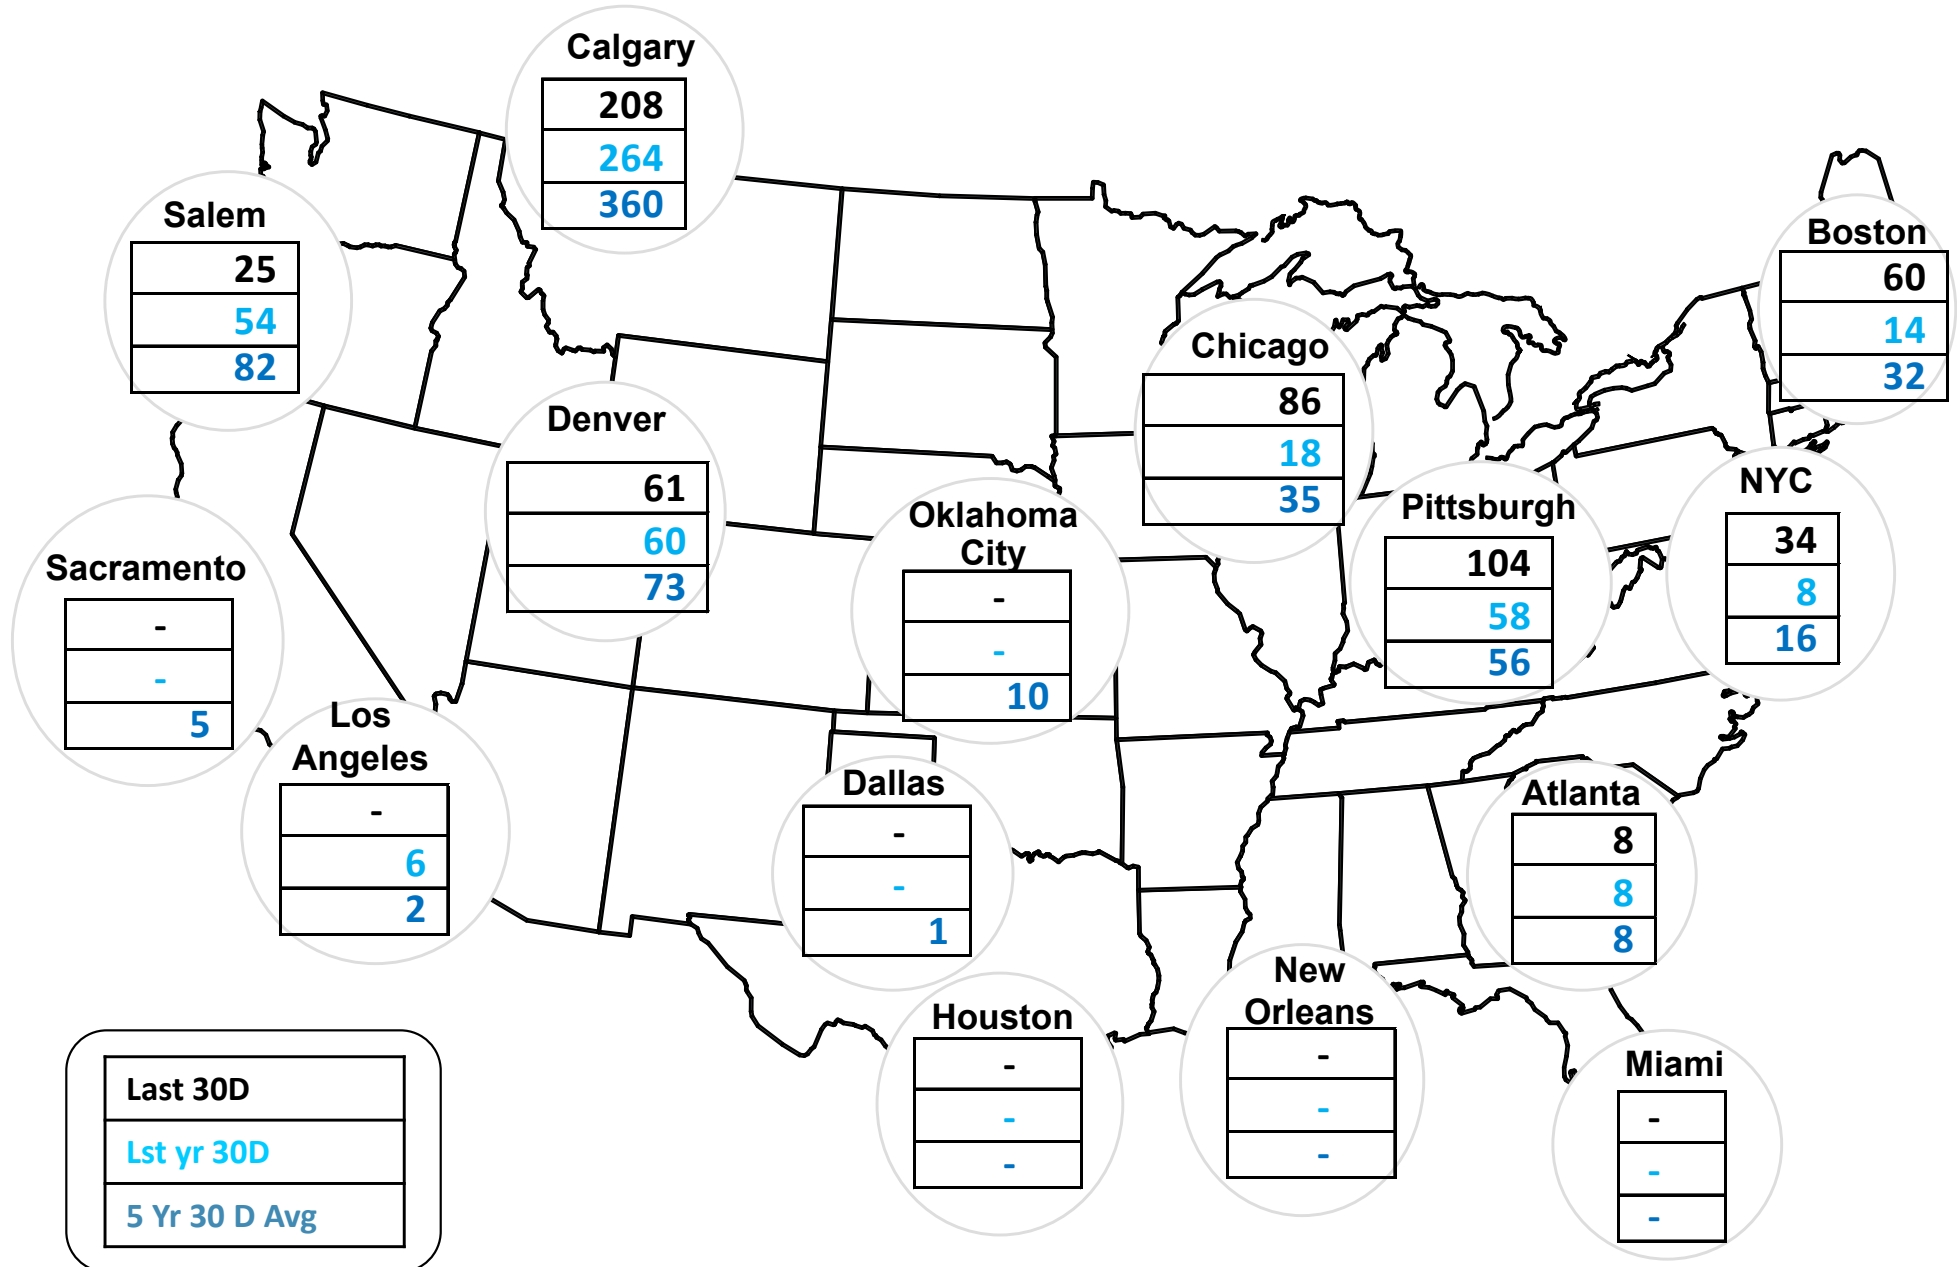

Cumulative Heating Degree Days (HDDs) by City 30 Day Intervals

Federal Energy Regulatory Commission **Market Assessments**

Source: Derived from *Bloomberg Weather* data.

Cumulative Cooling Degree Days (CDDs) by City 30 Day Intervals