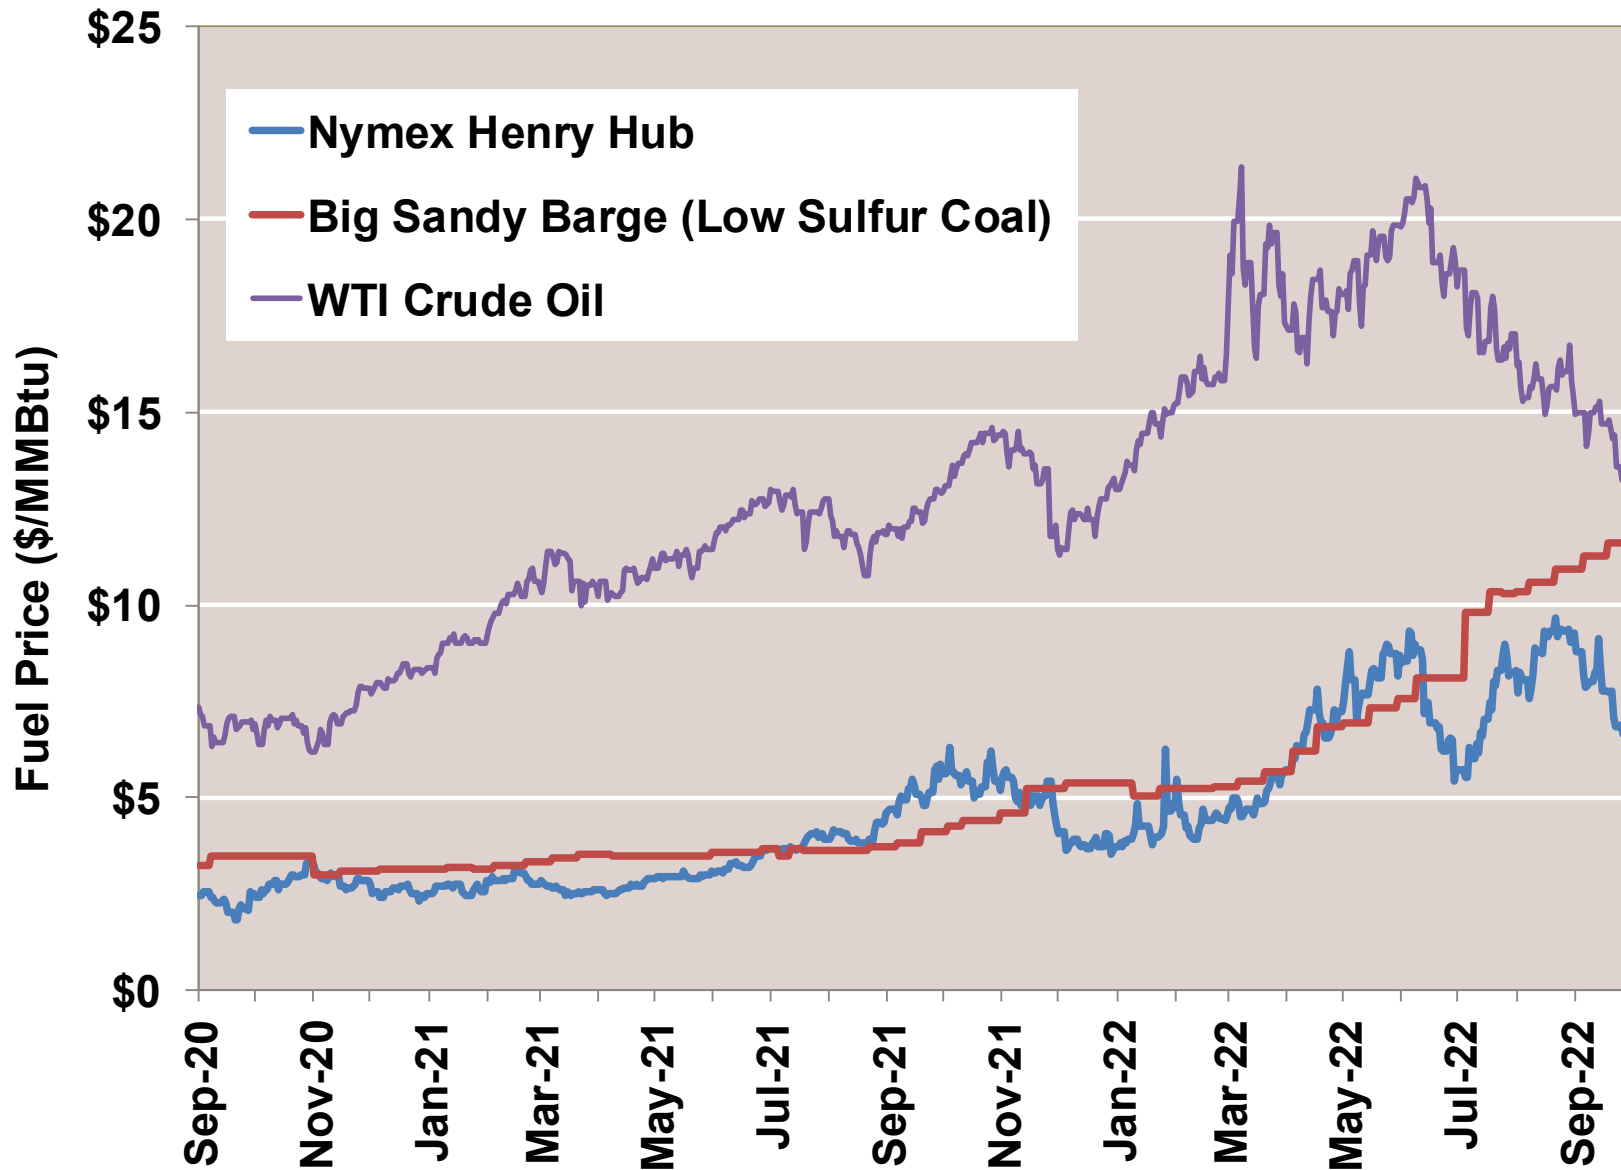

Comparative Fuel Prices

Federal Energy Regulatory Commission **Market Assessments**