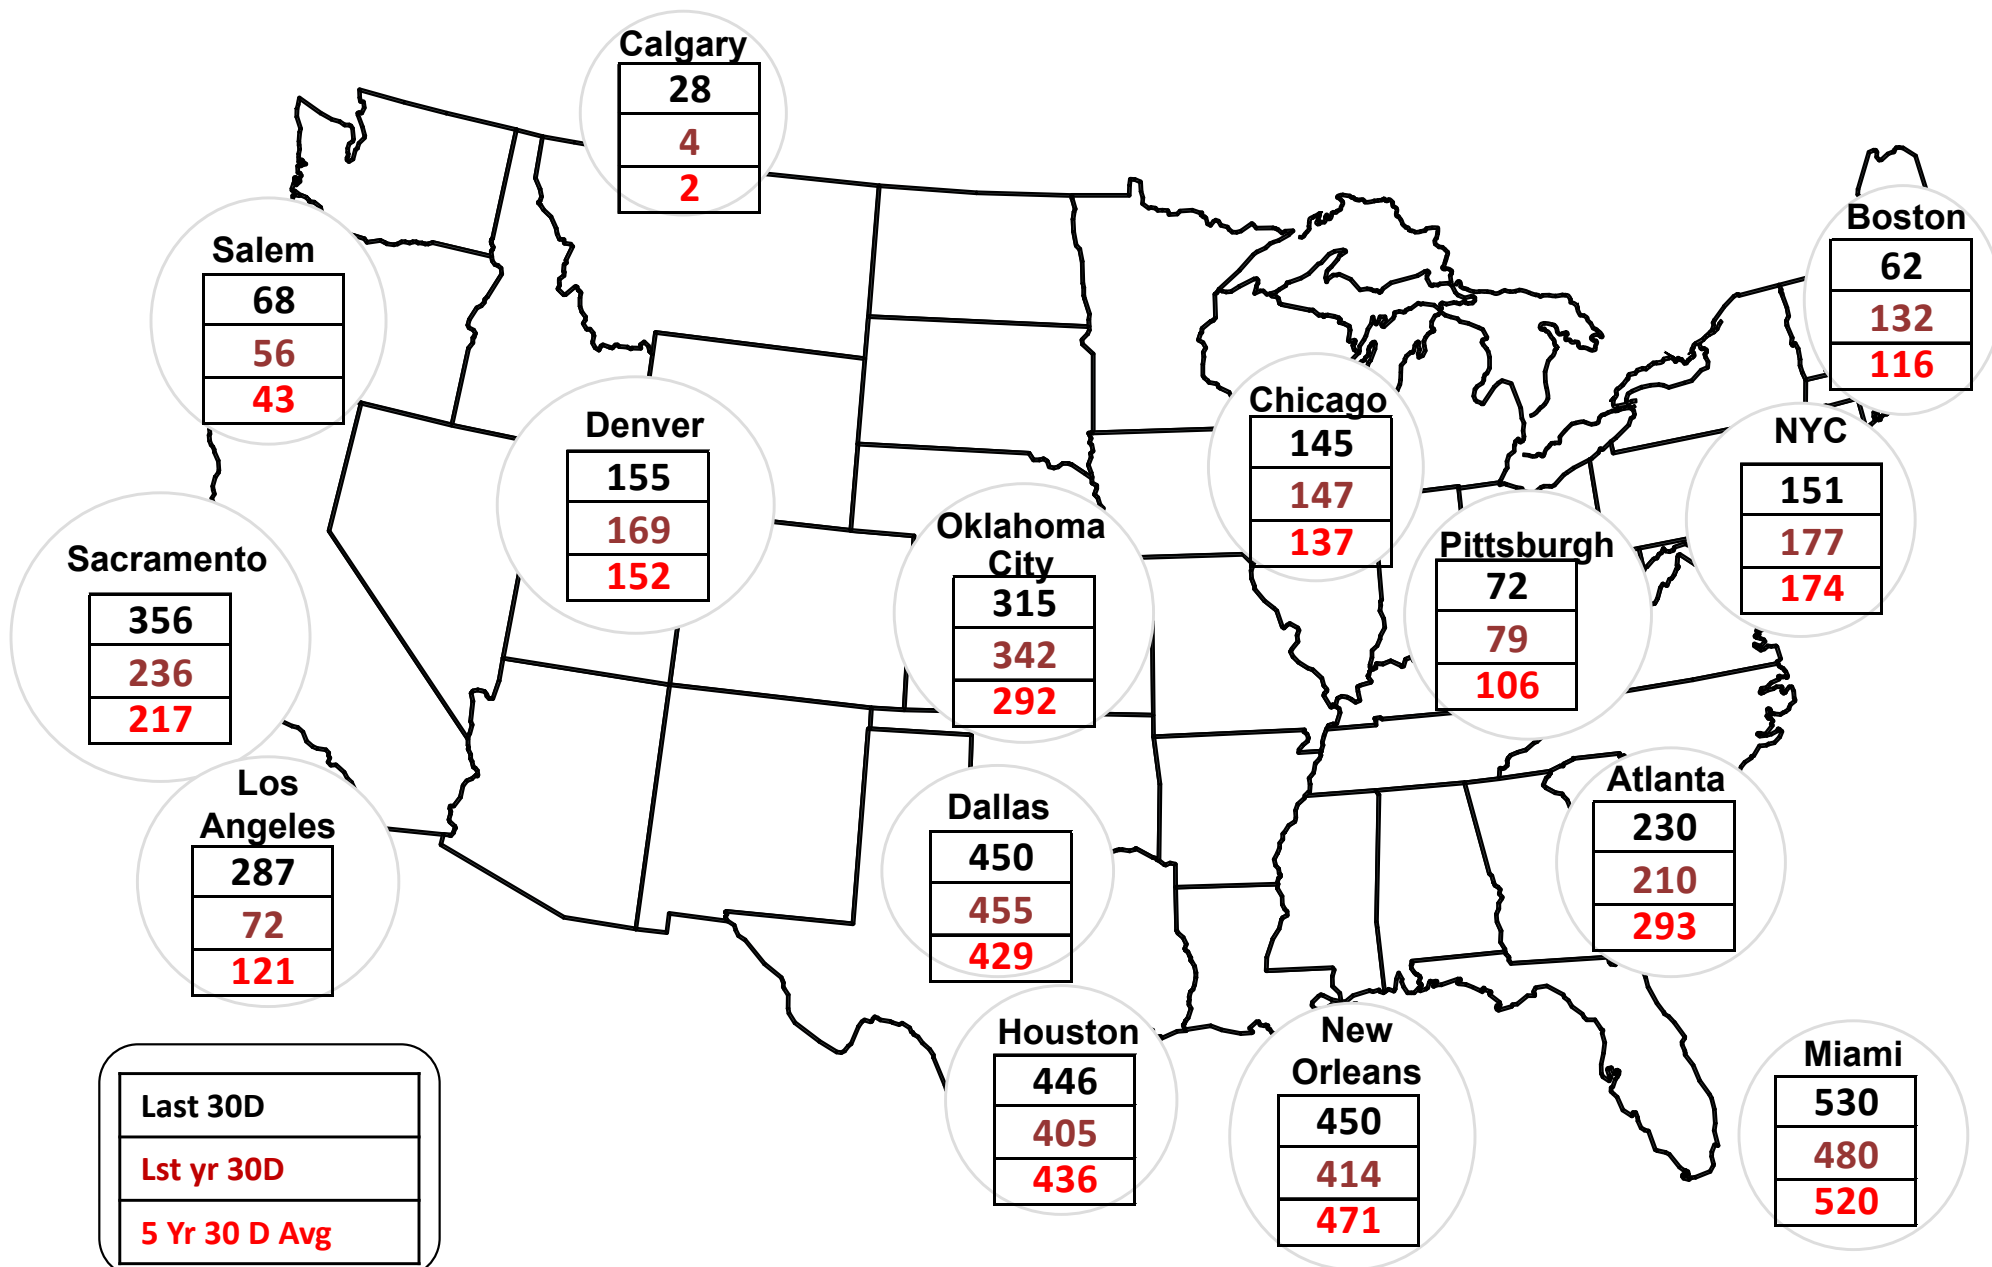

Cumulative Cooling Degree Days (CDDs) by City 30 Day Intervals

Federal Energy Regulatory Commission **Market Assessments**

Source: Derived from *Bloomberg Weather* data.