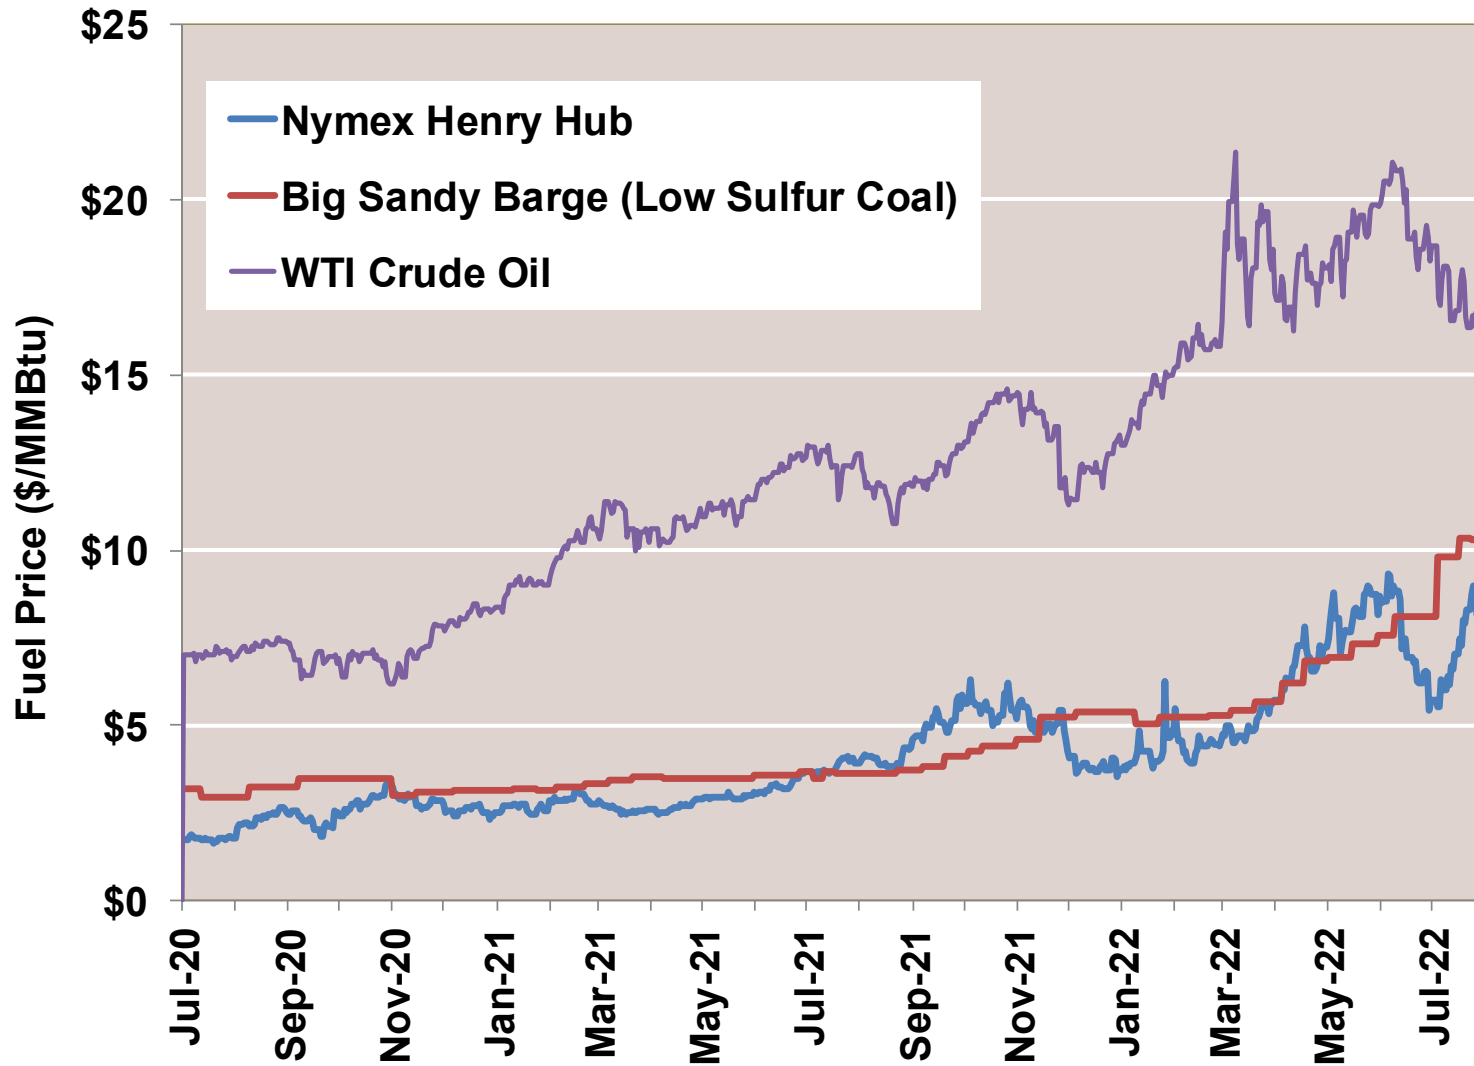

Comparative Fuel Prices

Federal Energy Regulatory Commission **Market Assessments**