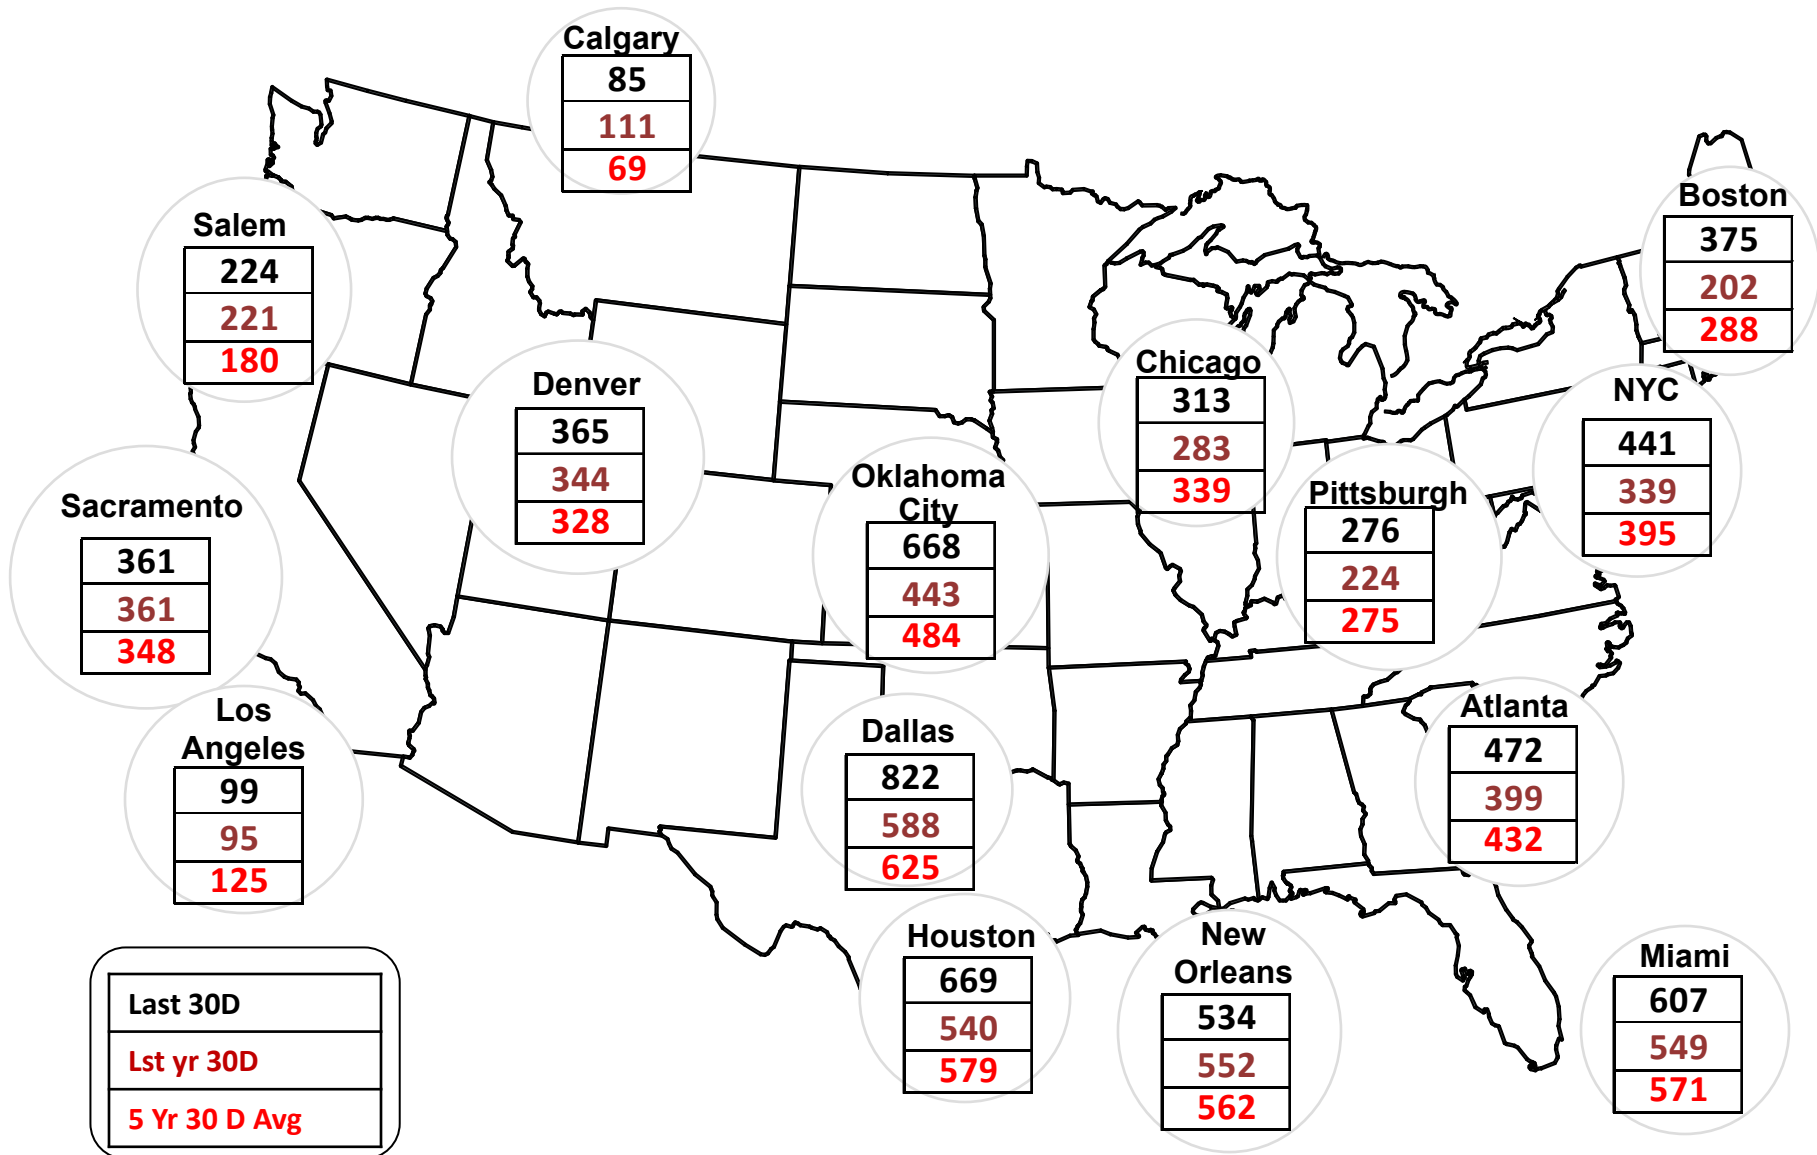

Cumulative Cooling Degree Days (CDDs) by City 30 Day Intervals

Federal Energy Regulatory Commission **Market Assessments**

Source: Derived from *Bloomberg Weather* data.

Updated Aug-2022