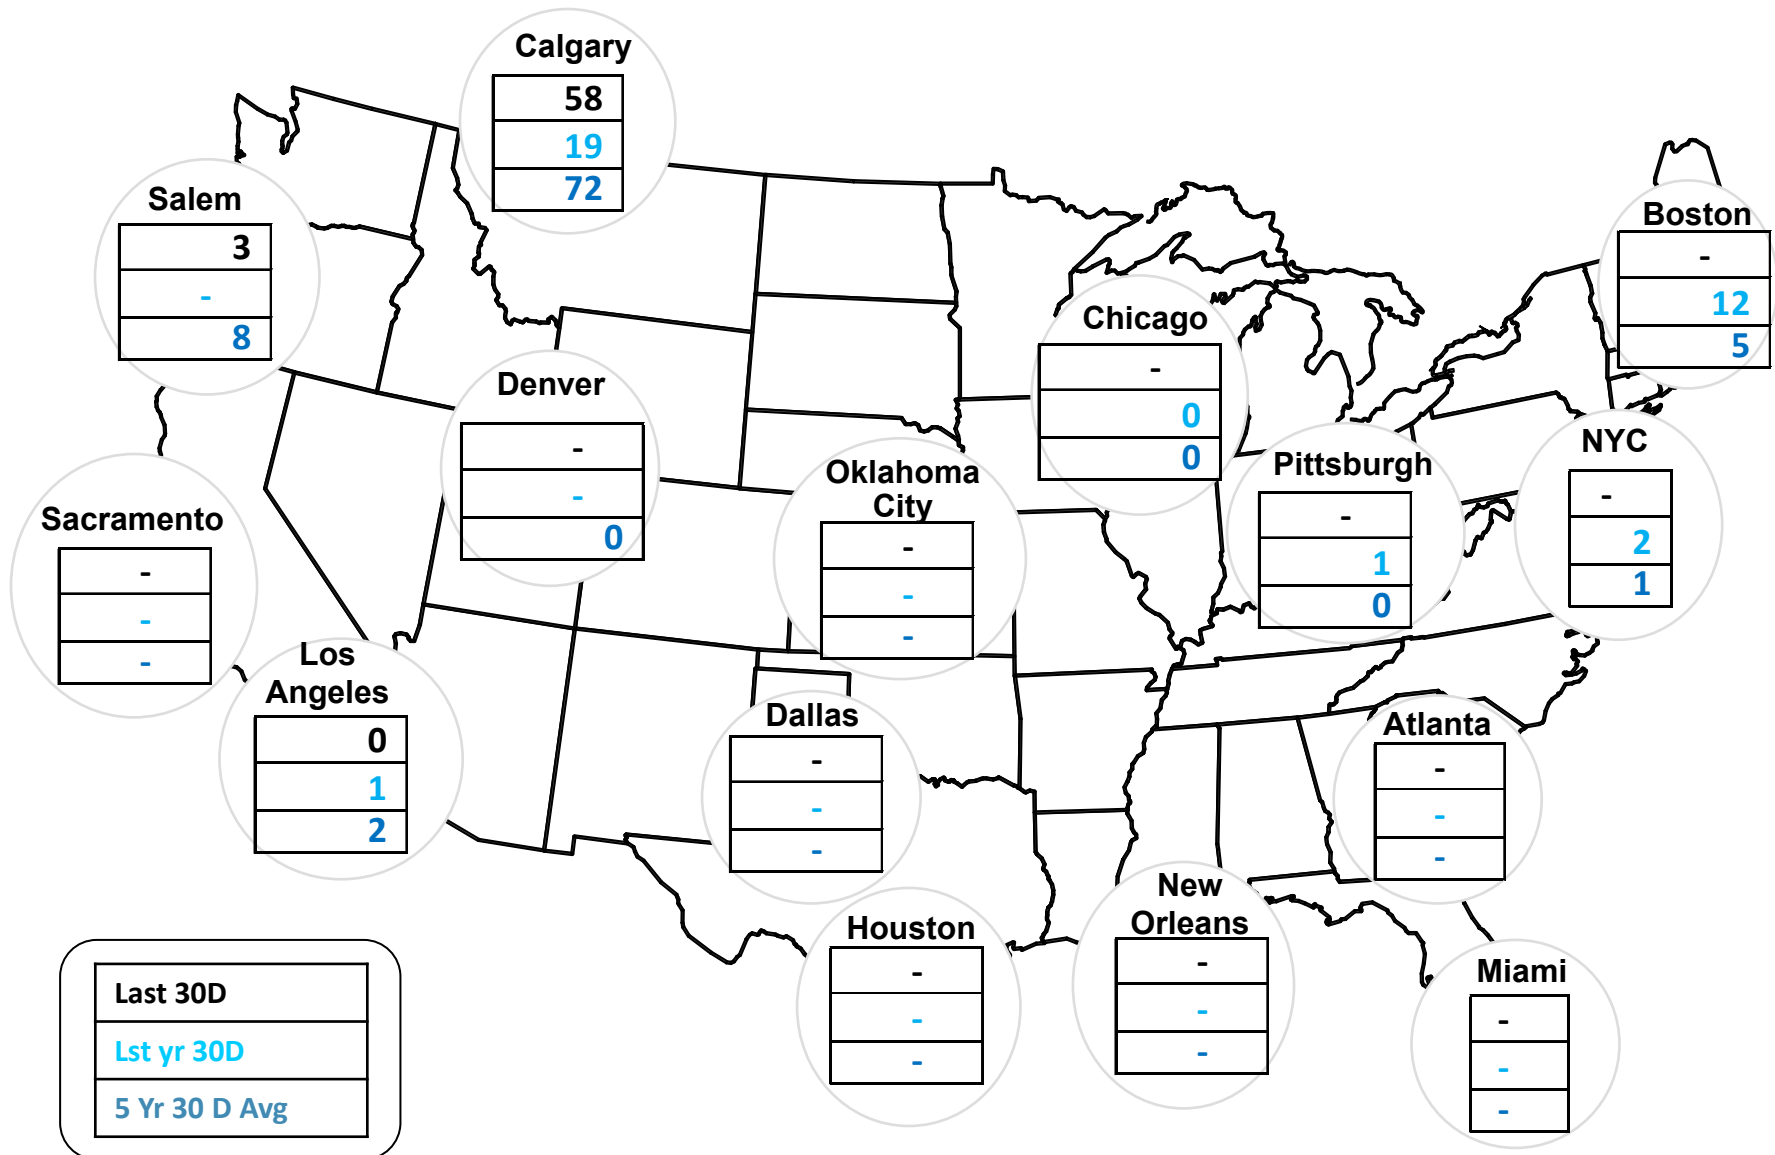

Cumulative Heating Degree Days (HDDs) by City 30 Day Intervals

Federal Energy Regulatory Commission **Market Assessments**

Source: Derived from *Bloomberg Weather* data.

Cumulative Cooling Degree Days (CDDs) by City 30 Day Intervals