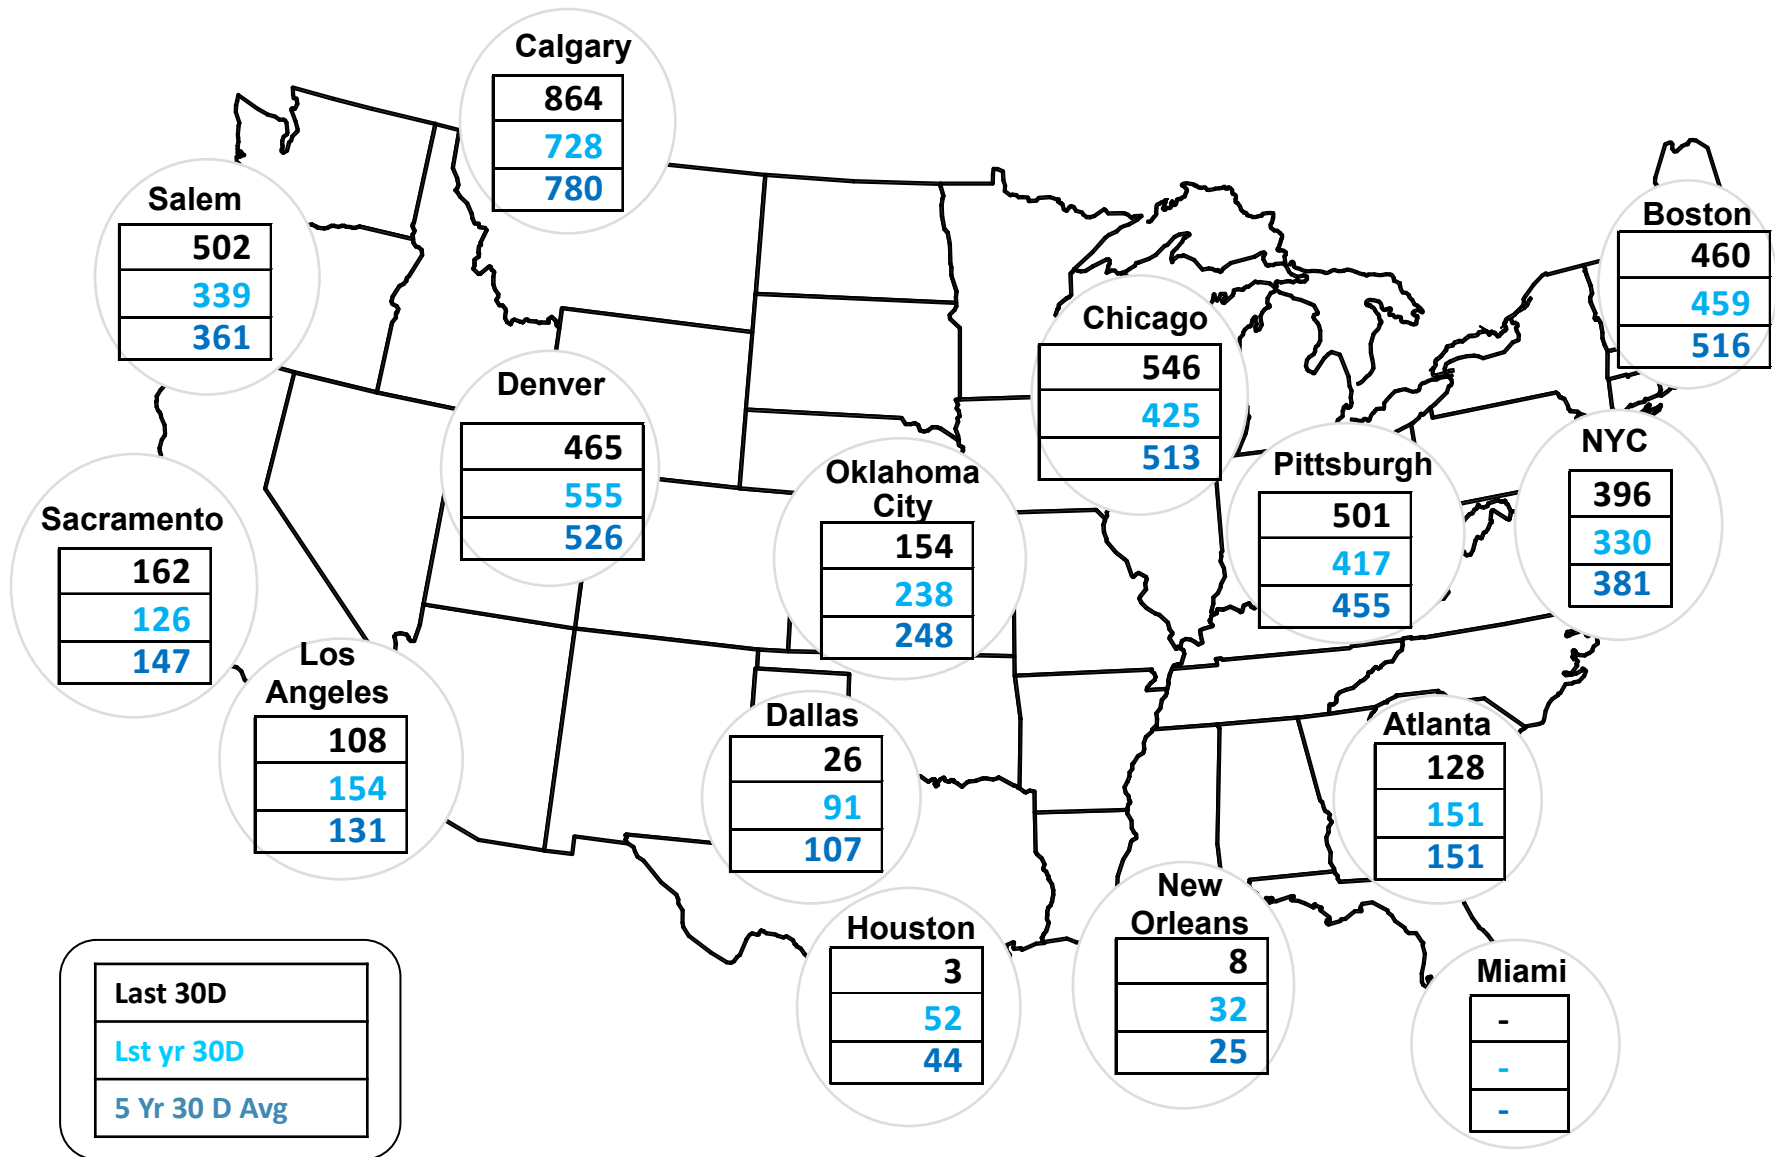

Cumulative Heating Degree Days (HDDs) by City 30 Day Intervals

Federal Energy Regulatory Commission **Market Assessments**

Source: Derived from *Bloomberg Weather* data.

Cumulative Cooling Degree Days (CDDs) by City 30 Day Intervals