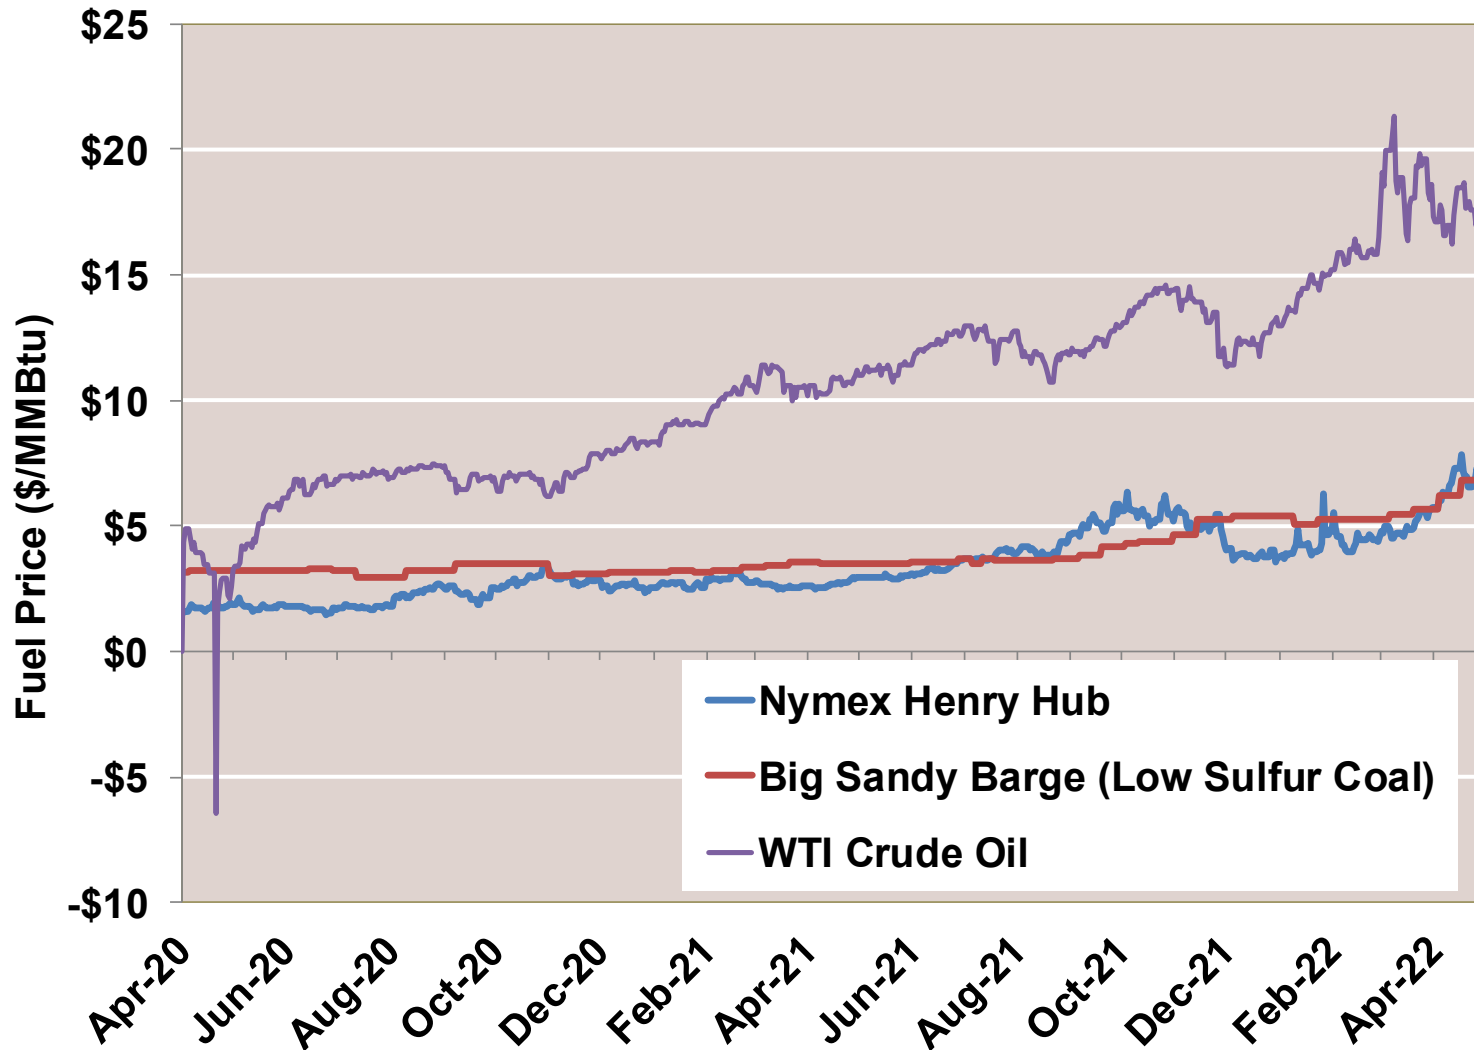

Comparative Fuel Prices

Federal Energy Regulatory Commission **Market Assessments**