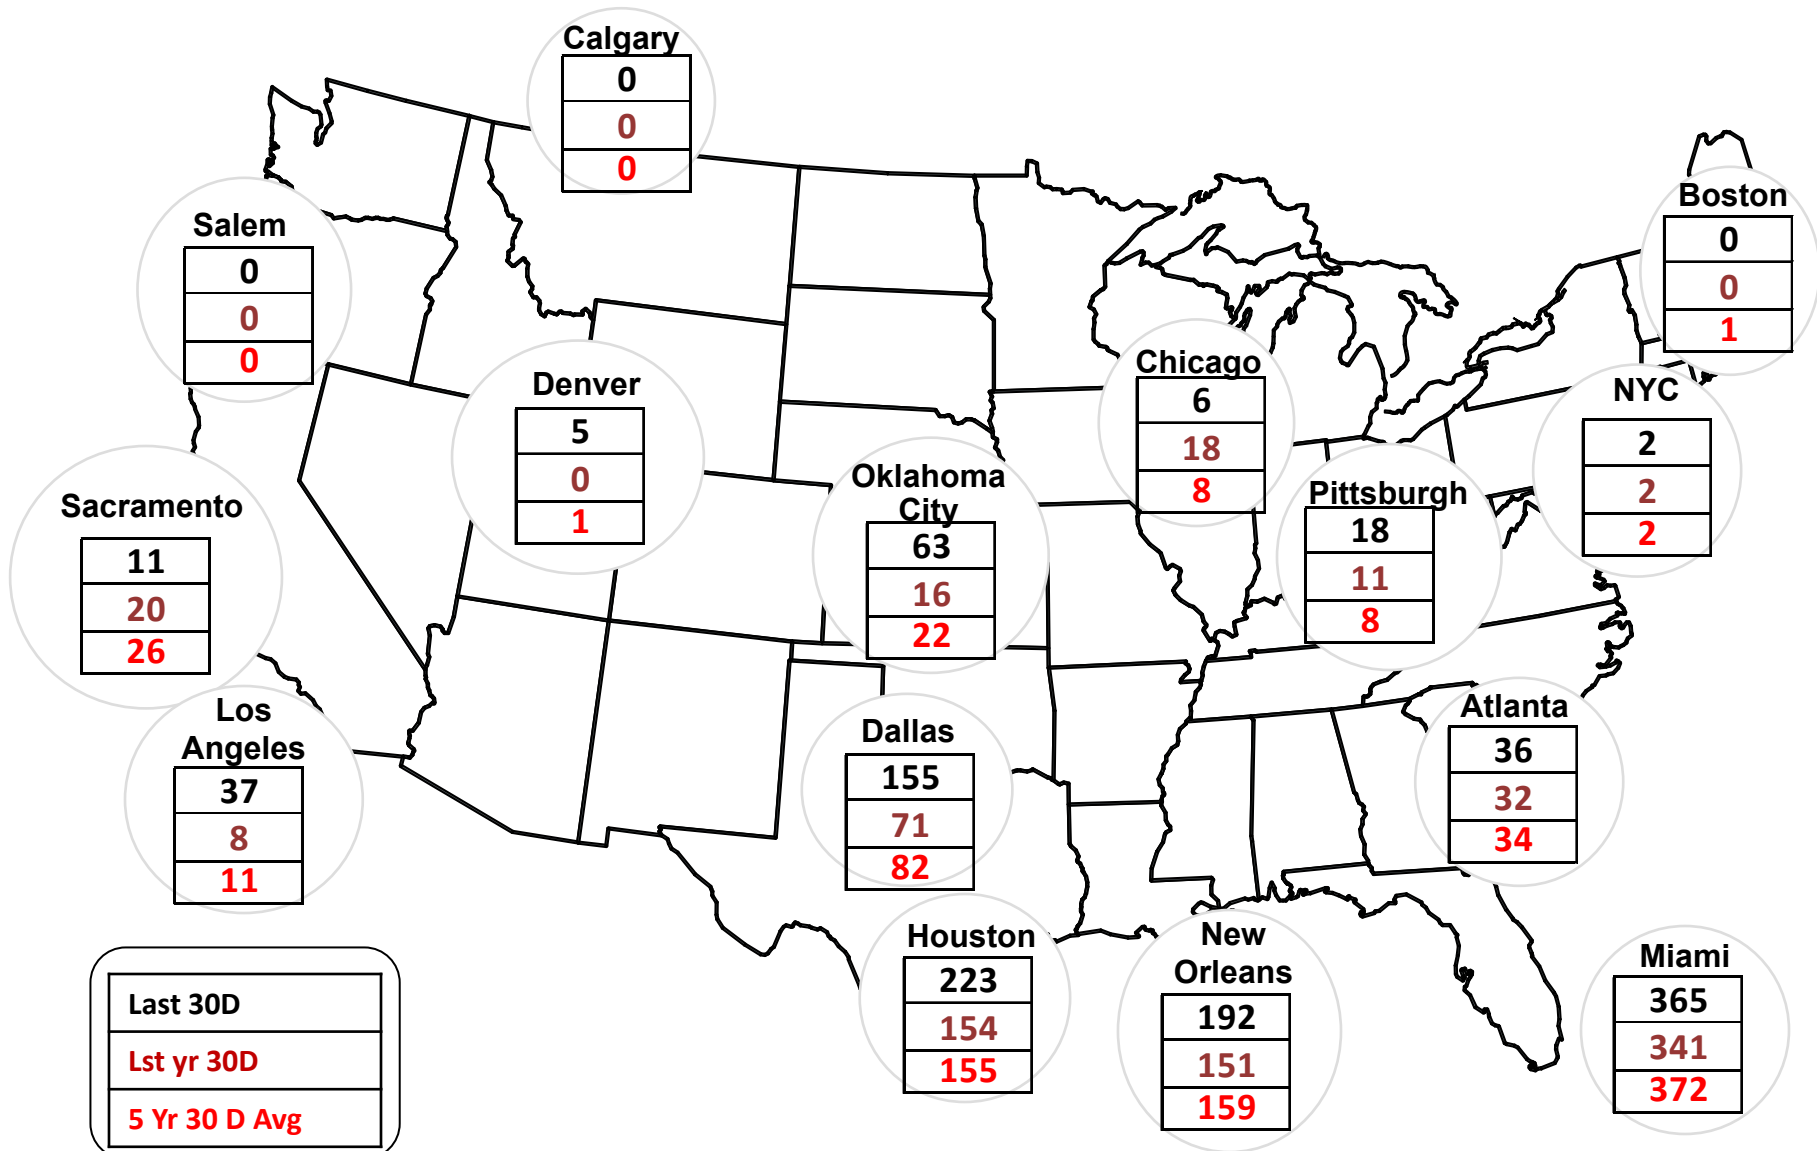

Cumulative Cooling Degree Days (CDDs) by City 30 Day Intervals

Federal Energy Regulatory Commission **Market Assessments**

Source: Derived from *Bloomberg Weather* data.

Updated May-2022