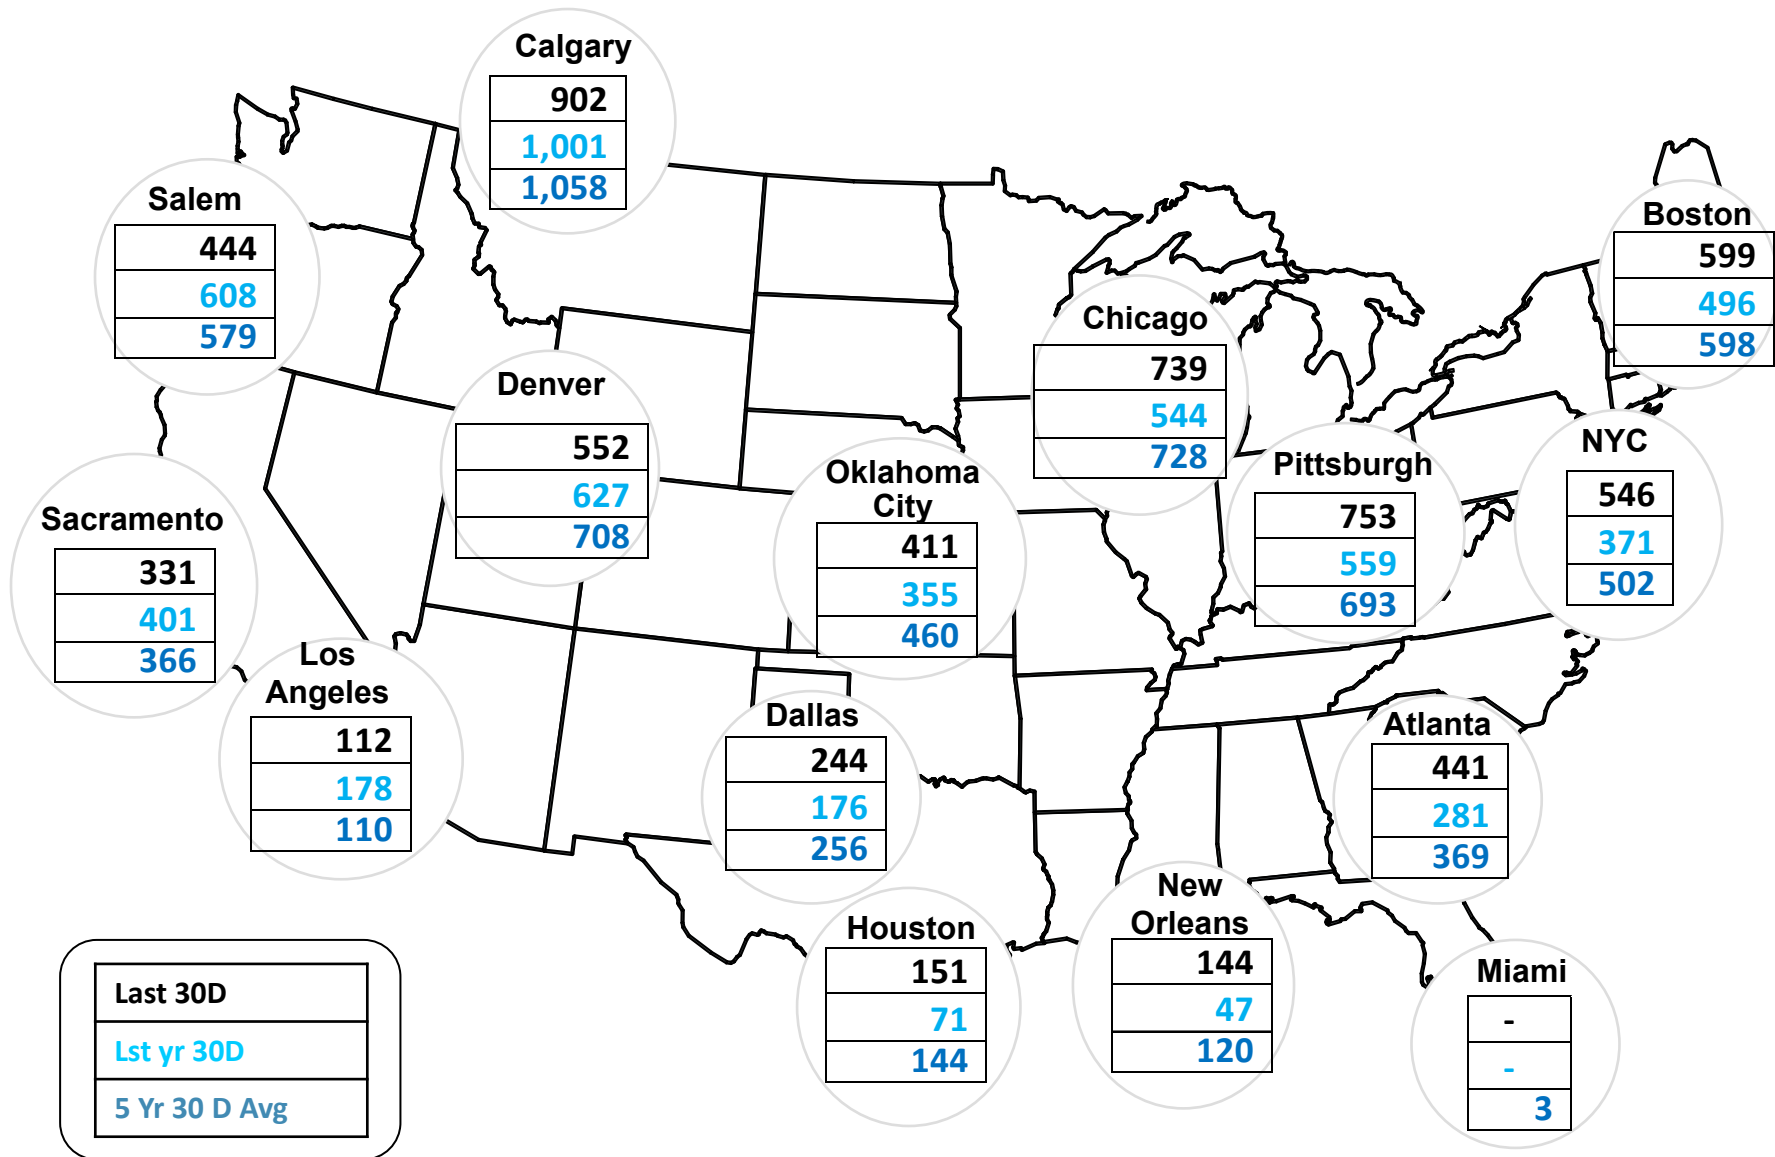

Cumulative Heating Degree Days (HDDs) by City 30 Day Intervals

Federal Energy Regulatory Commission **Market Assessments**

Source: Derived from *Bloomberg Weather* data.

Cumulative Cooling Degree Days (CDDs) by City 30 Day Intervals