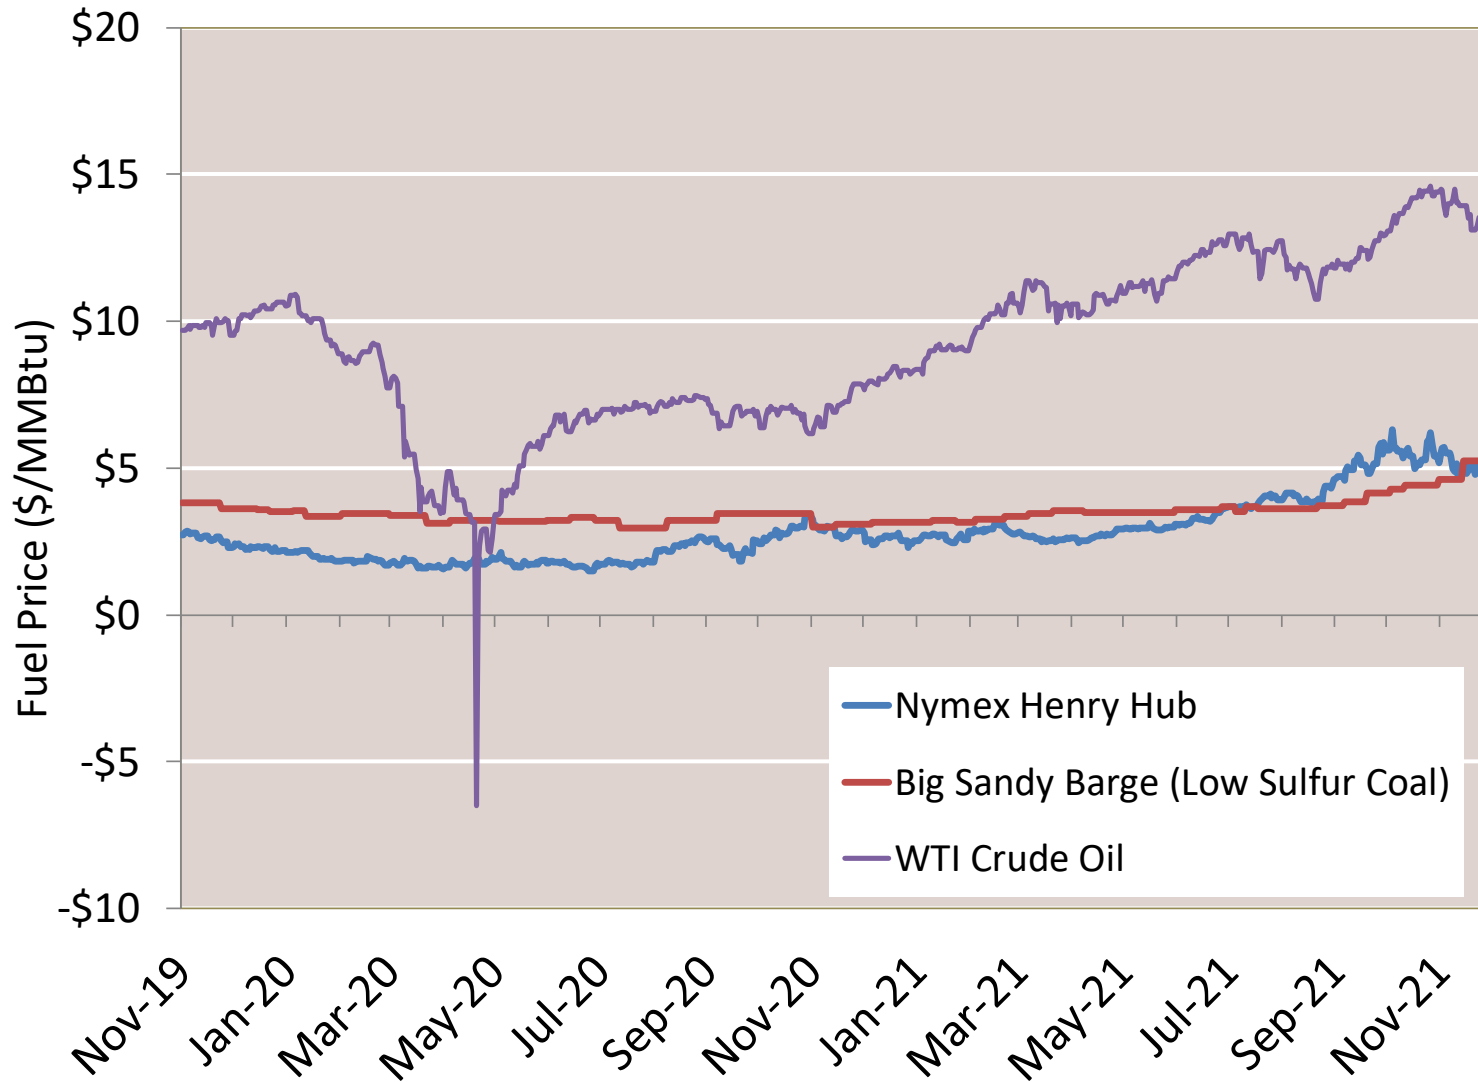

Fuels Price Graphic

Federal Energy Regulatory Commission **Market Assessments**