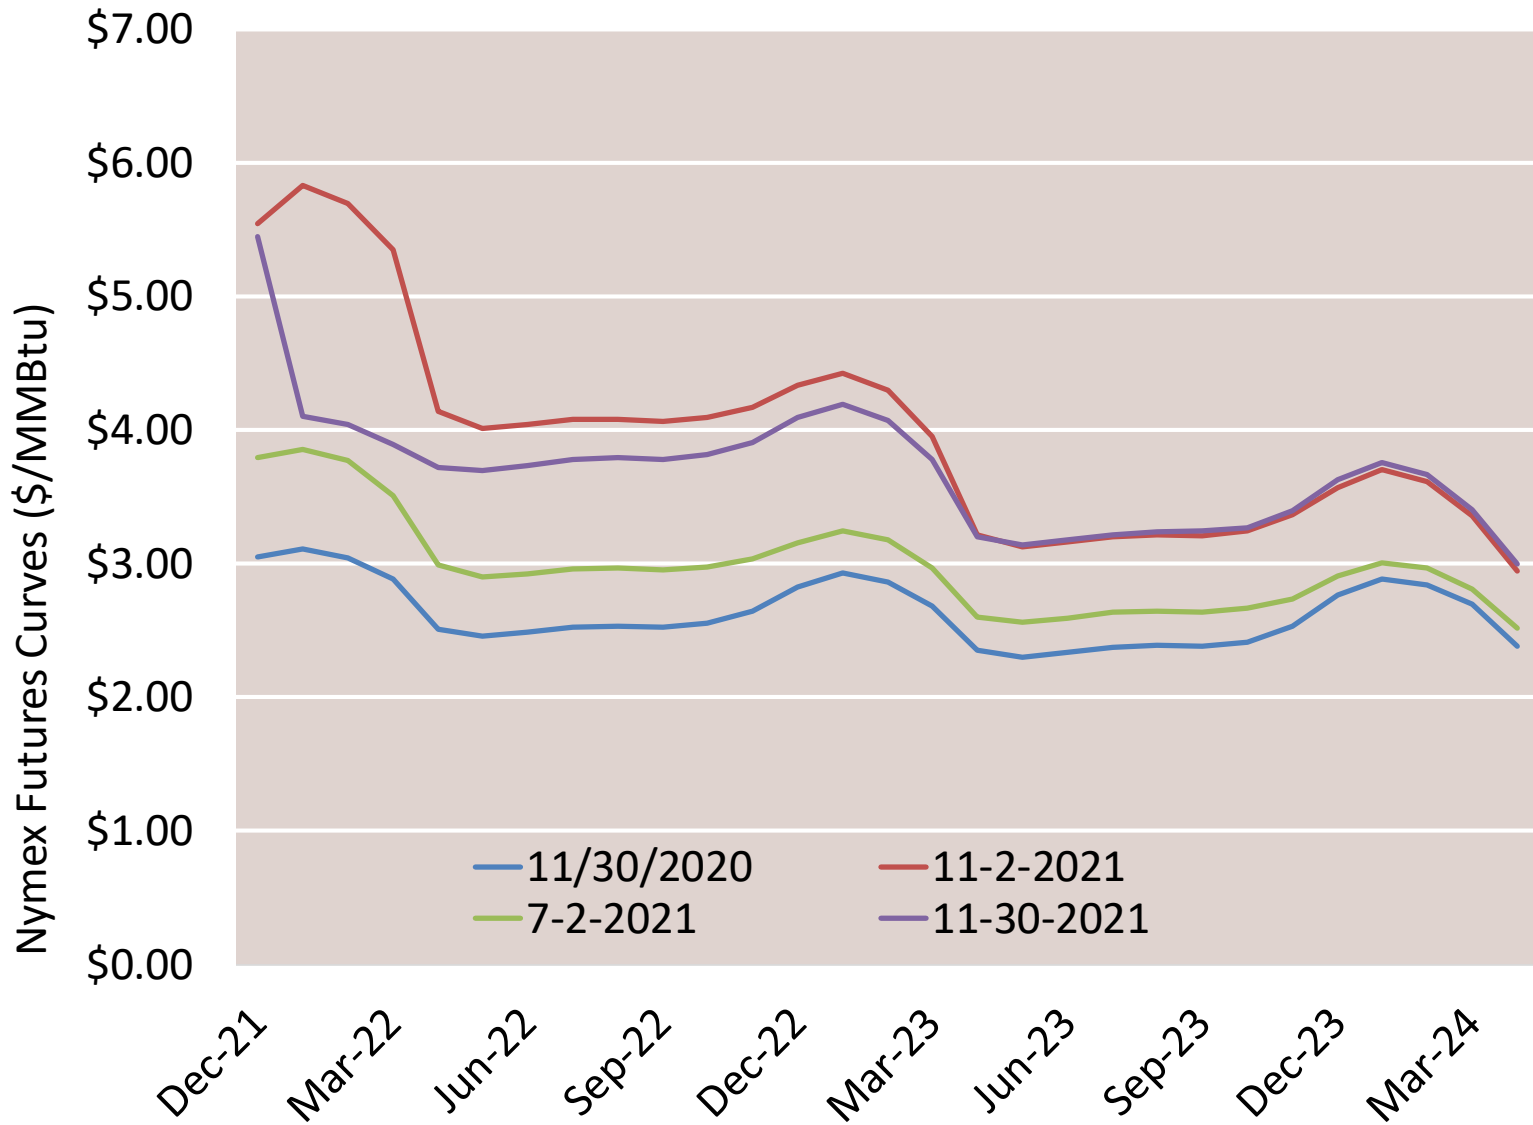

Source: Derived from S&P Global Platts data.

Updated Dec-2021

Fuels Price Graphic

Federal Energy Regulatory Commission **Market Assessments**

Natural Gas Trading: Nymex Futures Curves

Nymex Futures Curves

Federal Energy Regulatory Commission Market Assessments