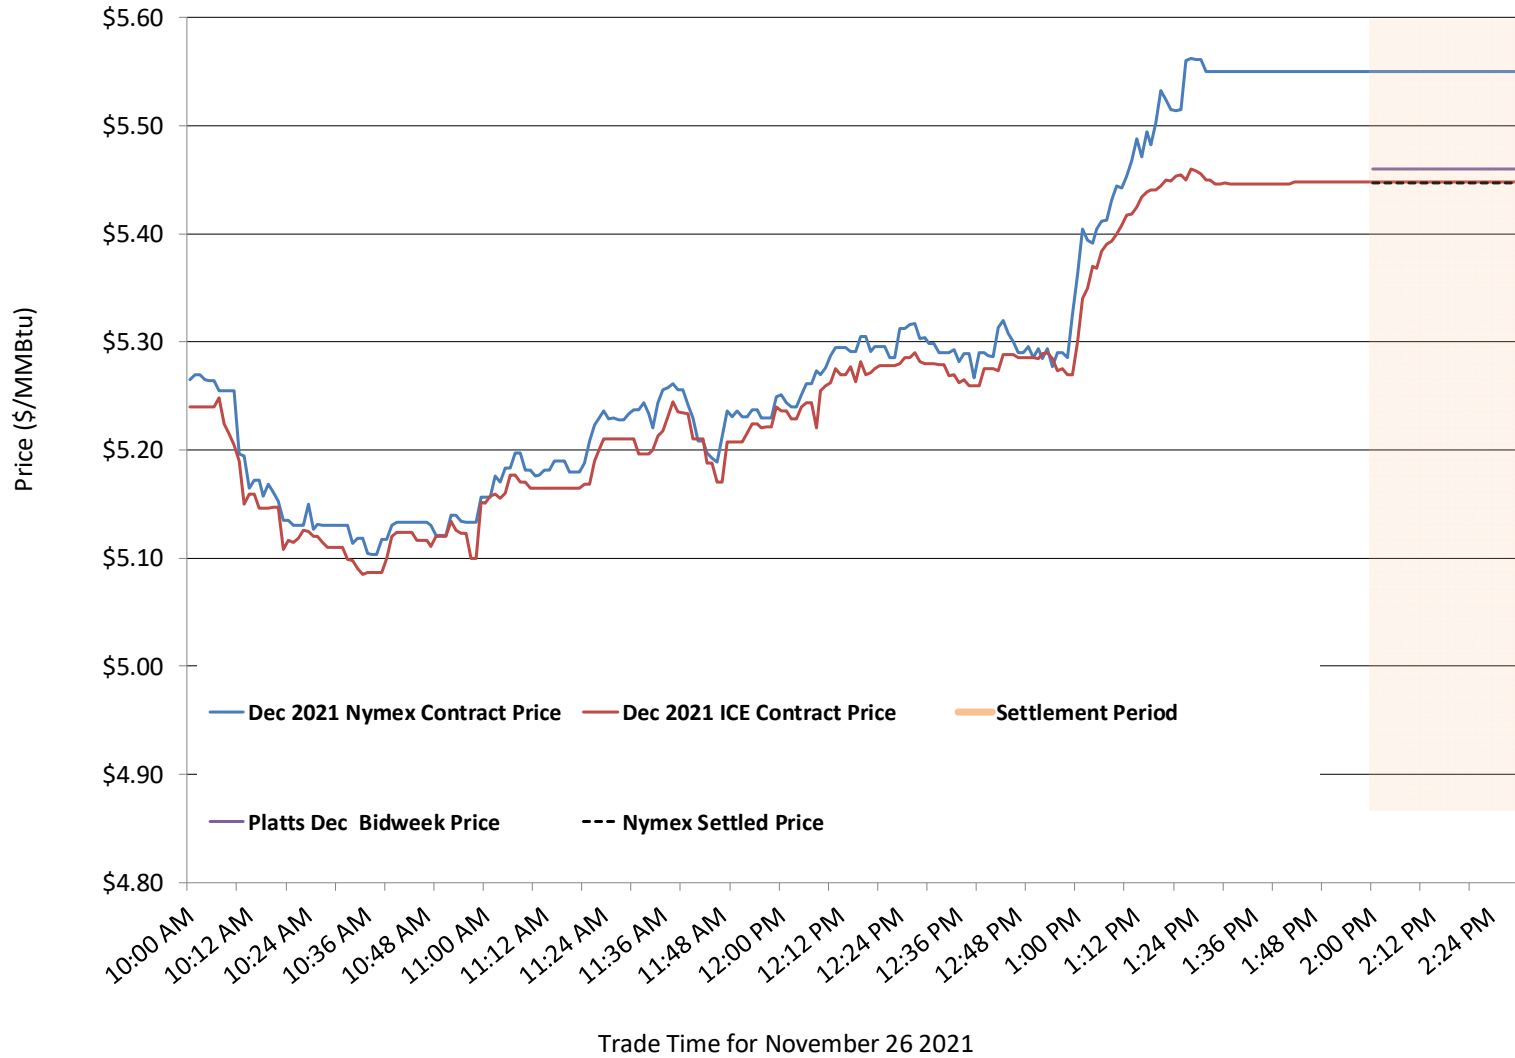

Brent vs WTI

Federal Energy Regulatory Commission **Market Assessments**

Natural Gas Trading: Nymex Futures Curve Settlement

Nymex Settlement

Federal Energy Regulatory Commission Market Assessments

Natural Gas Liquids (NGLs) Prices