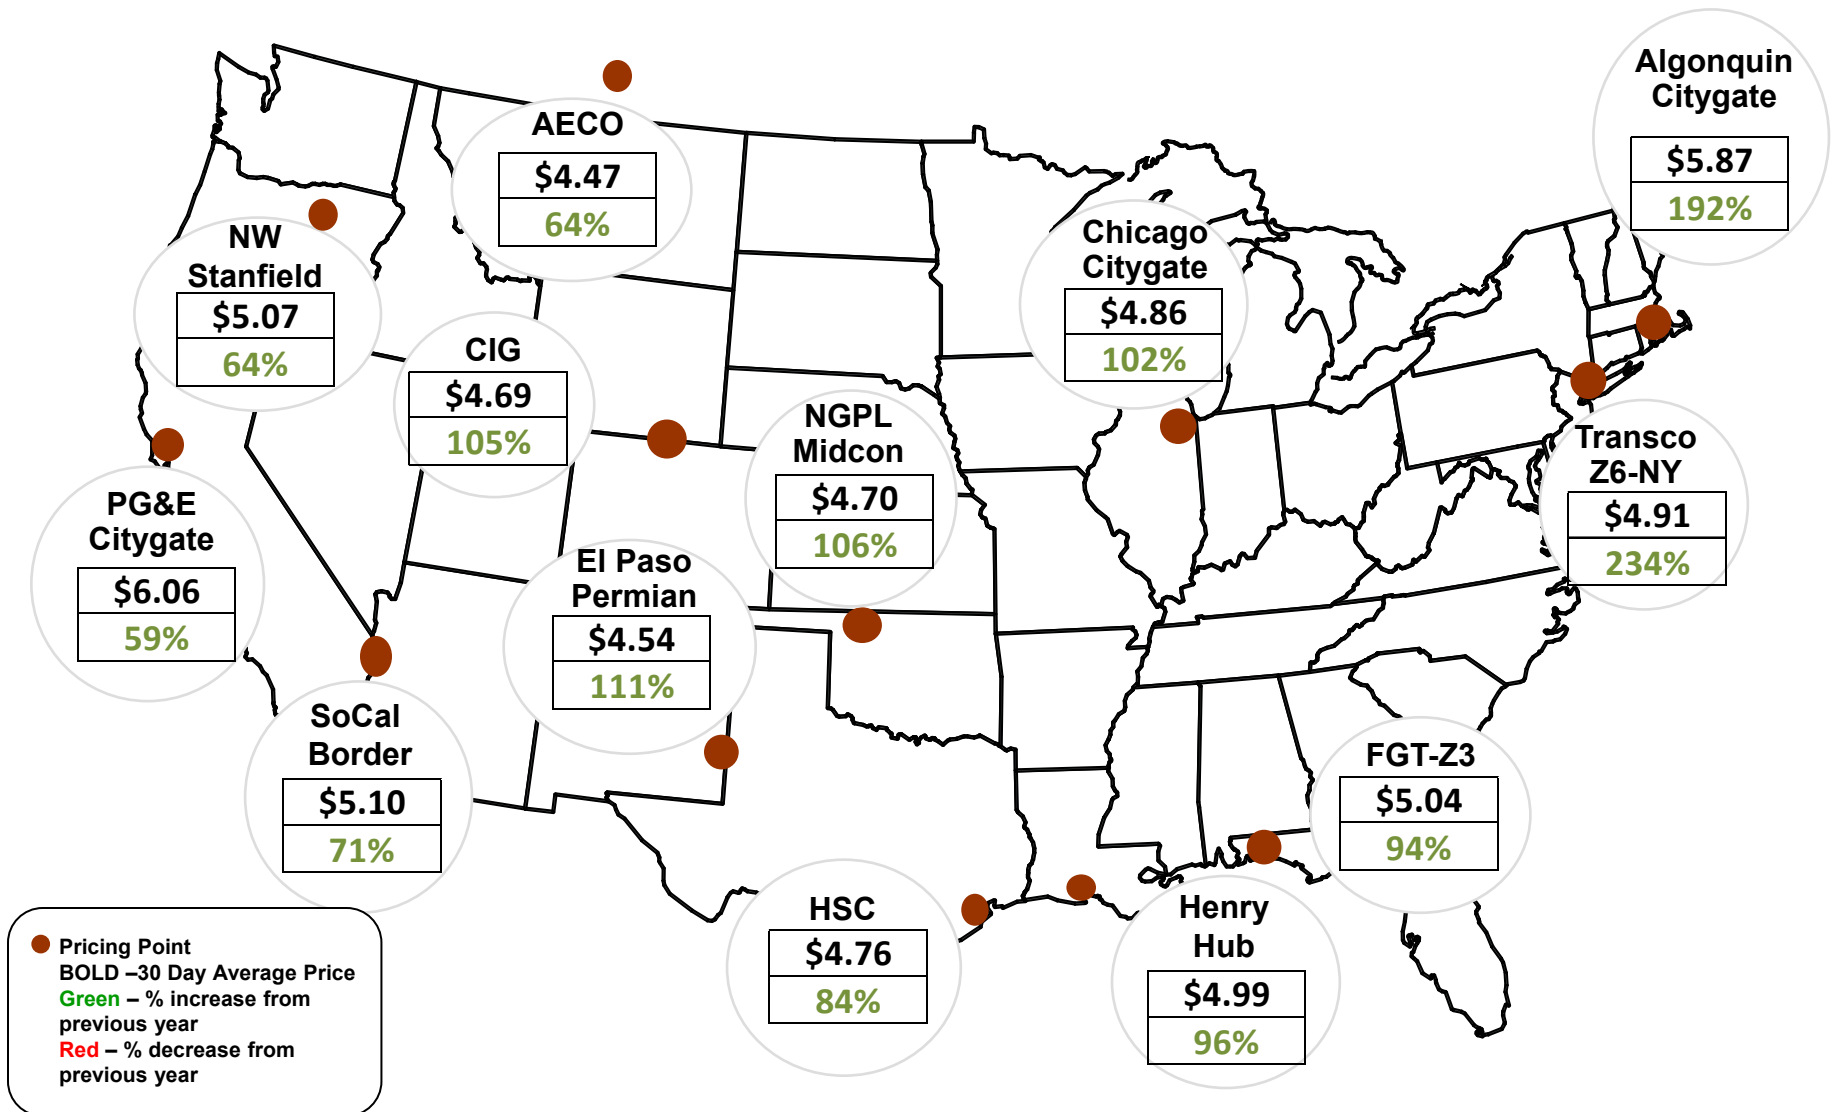

Source: Derived from S&P Global Platts data.

Updated Dec-2021

Fuels Price Graphic

Federal Energy Regulatory Commission **Market Assessments**

Natural Gas Trading: Nymex Futures Curves

Nymex Futures Curves

Federal Energy Regulatory Commission Market Assessments