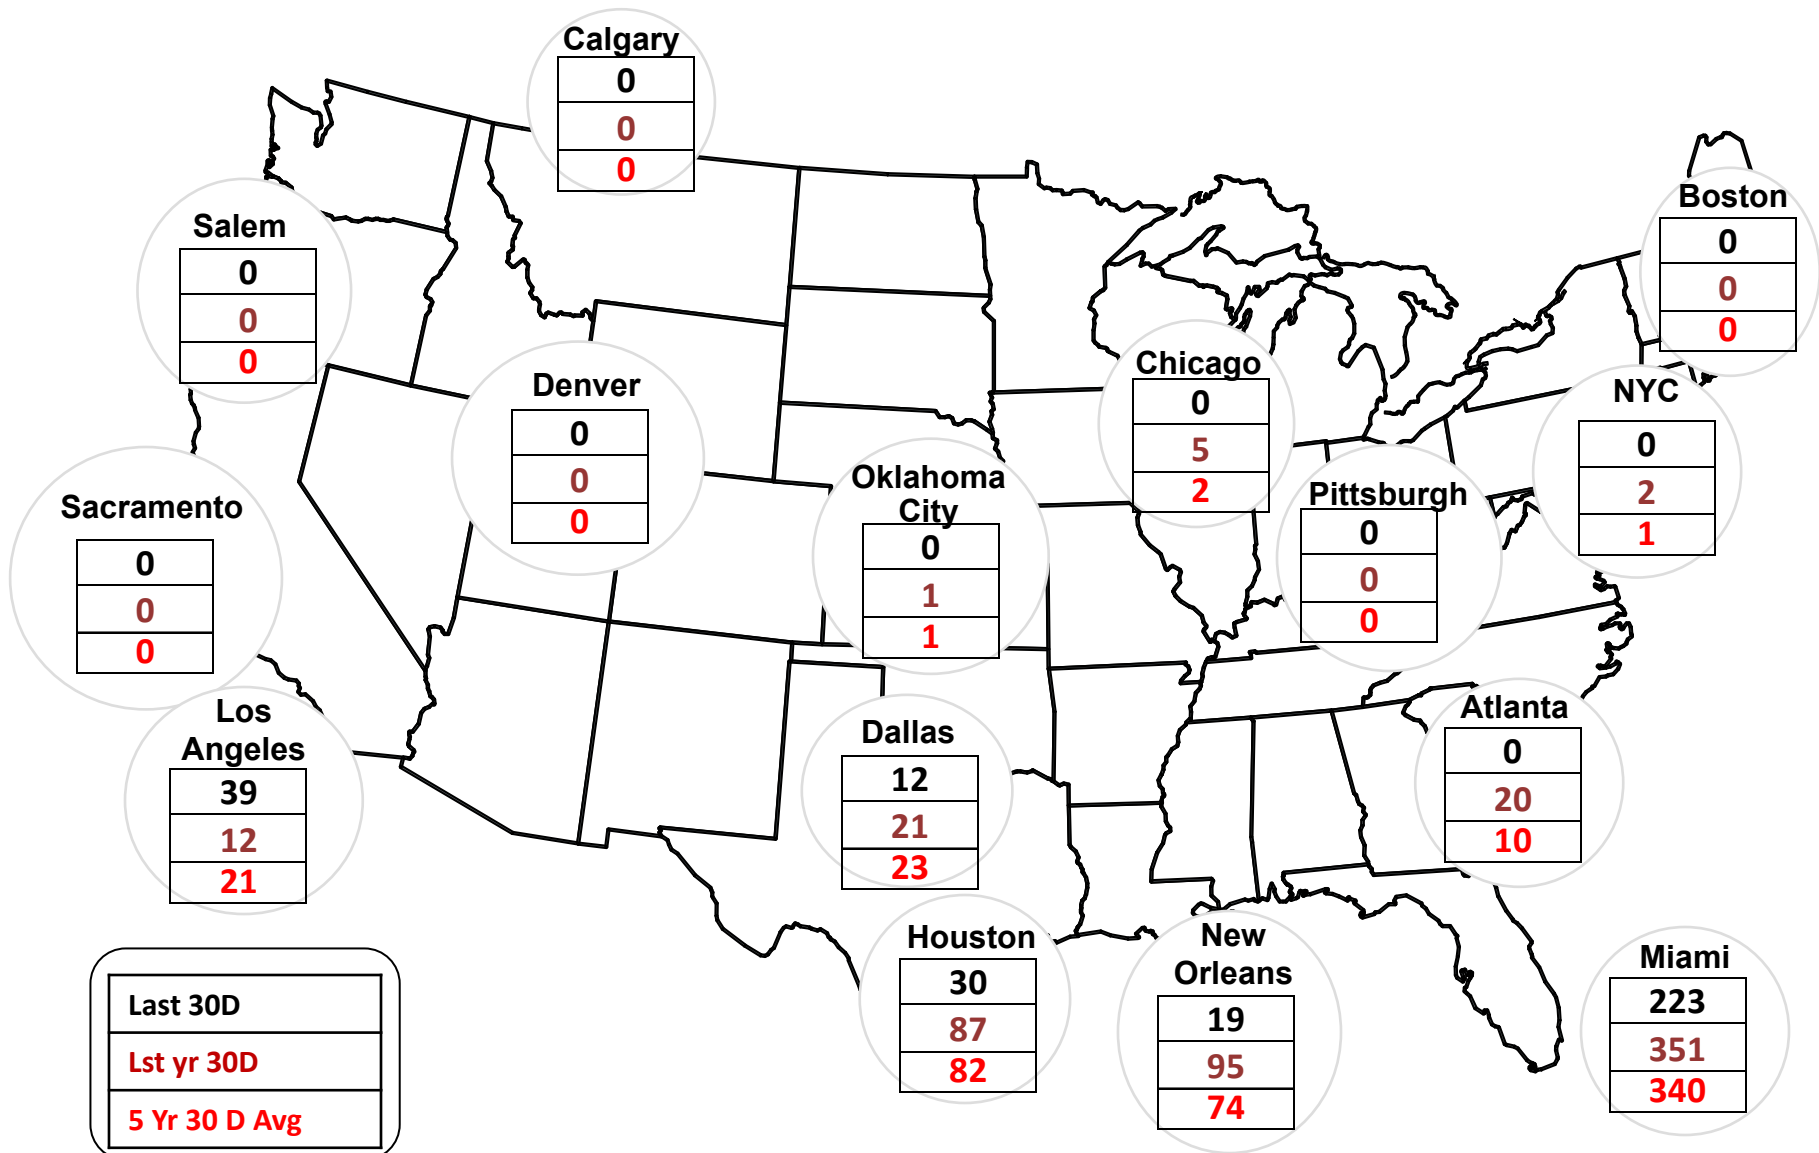

Cumulative Cooling Degree Days (CDDs) by City 30 Day Intervals

Federal Energy Regulatory Commission **Market Assessments**

Source: Derived from *Bloomberg Weather* data.

Updated Dec-2021