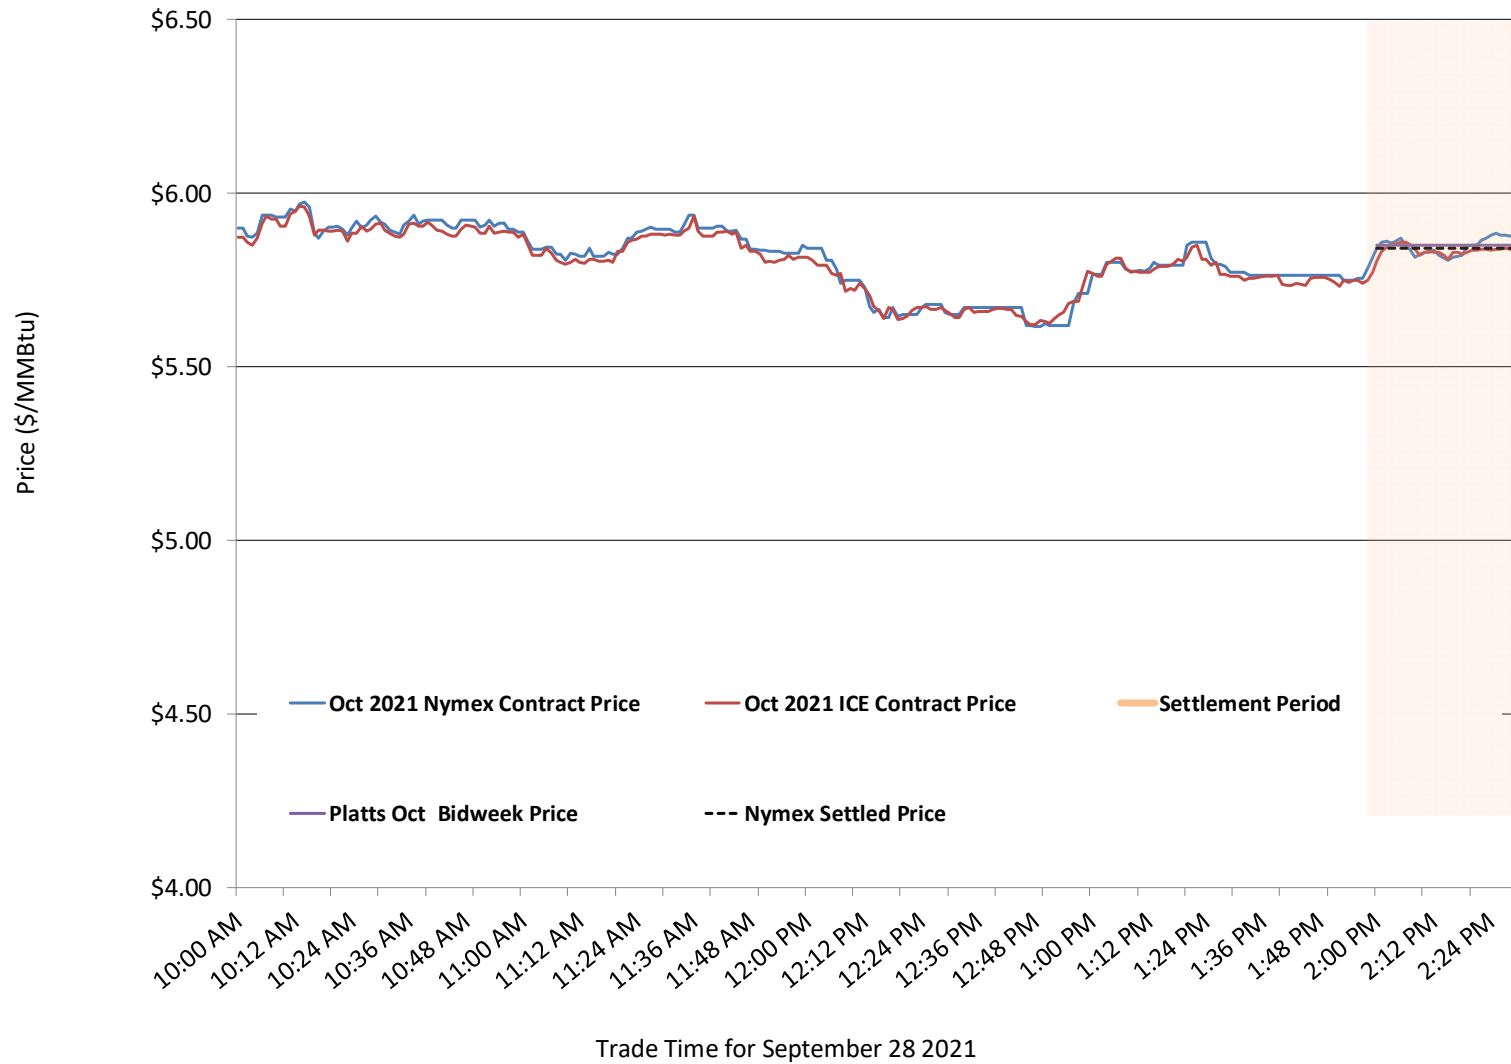

Brent vs WTI

Federal Energy Regulatory Commission **Market Assessments**

Natural Gas Trading: Nymex Futures Curve Settlement

Nymex Settlement

Federal Energy Regulatory Commission **Market Assessments**

Natural Gas Liquids (NGLs) Prices