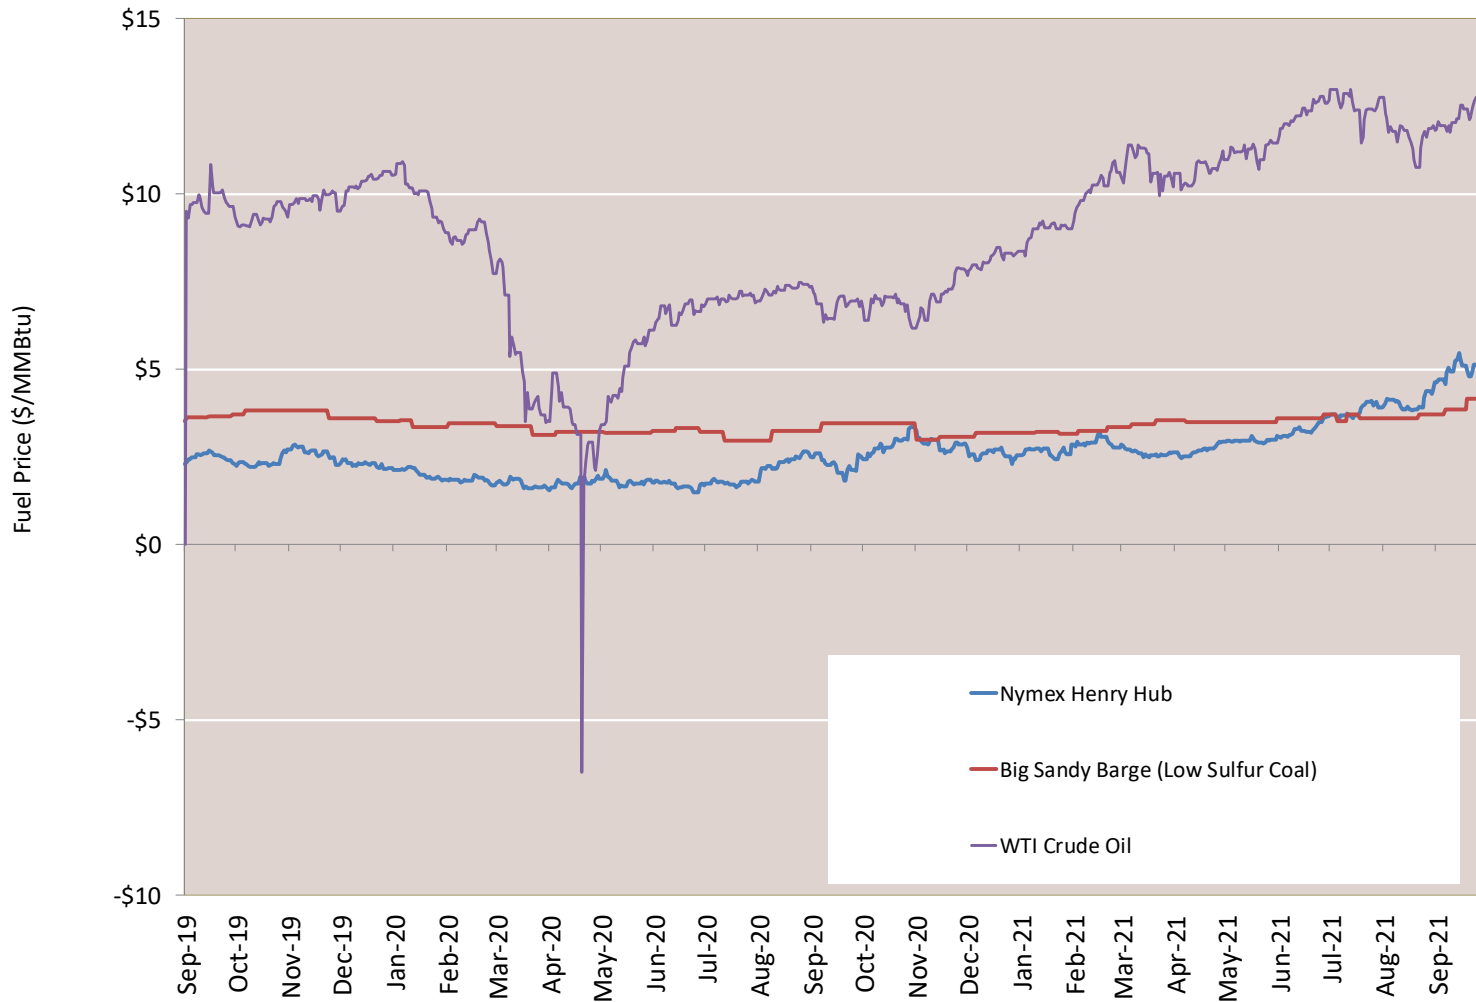

Fuels Price Graphic

Federal Energy Regulatory Commission **Market Assessments**