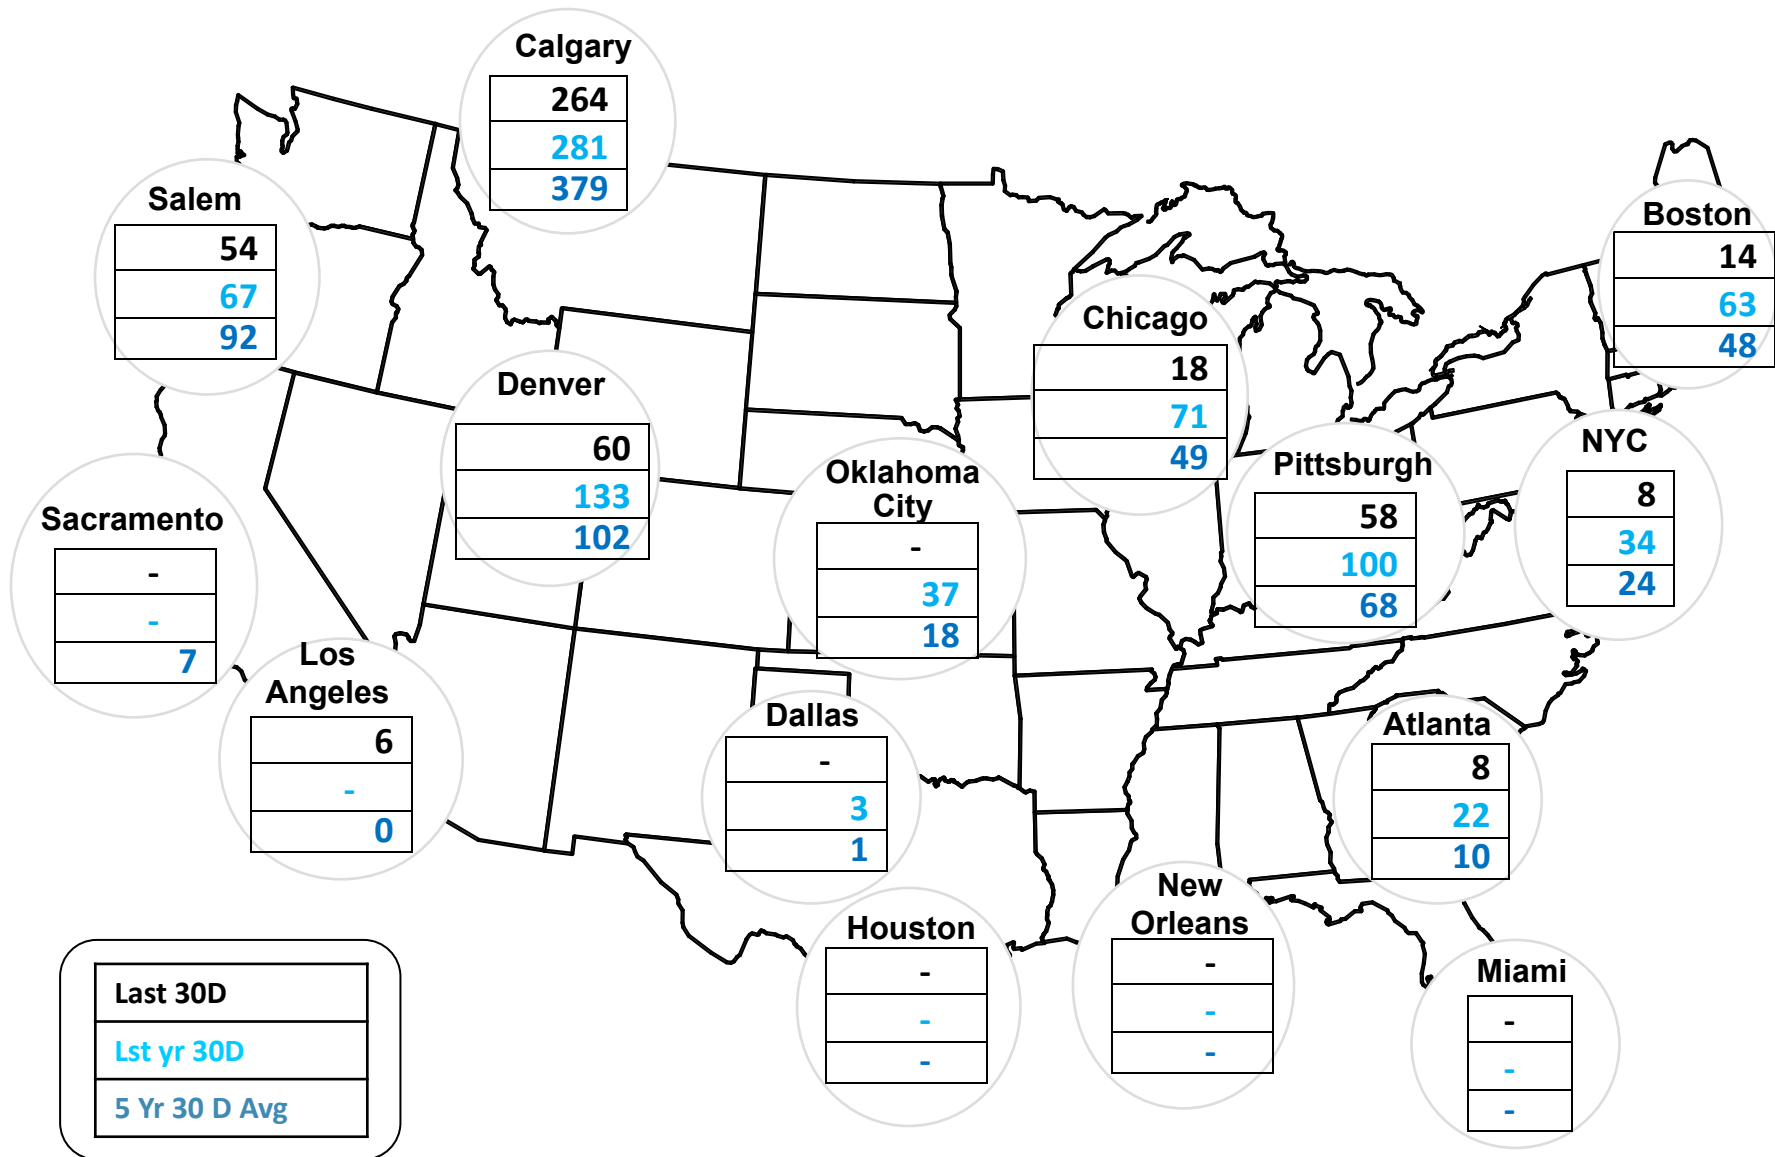

Cumulative Heating Degree Days (HDDs) by City 30 Day Intervals

Federal Energy Regulatory Commission **Market Assessments**

Source: Derived from *Bloomberg Weather* data.

Updated Oct-2021

Cumulative Cooling Degree Days (CDDs) by City 30 Day Intervals