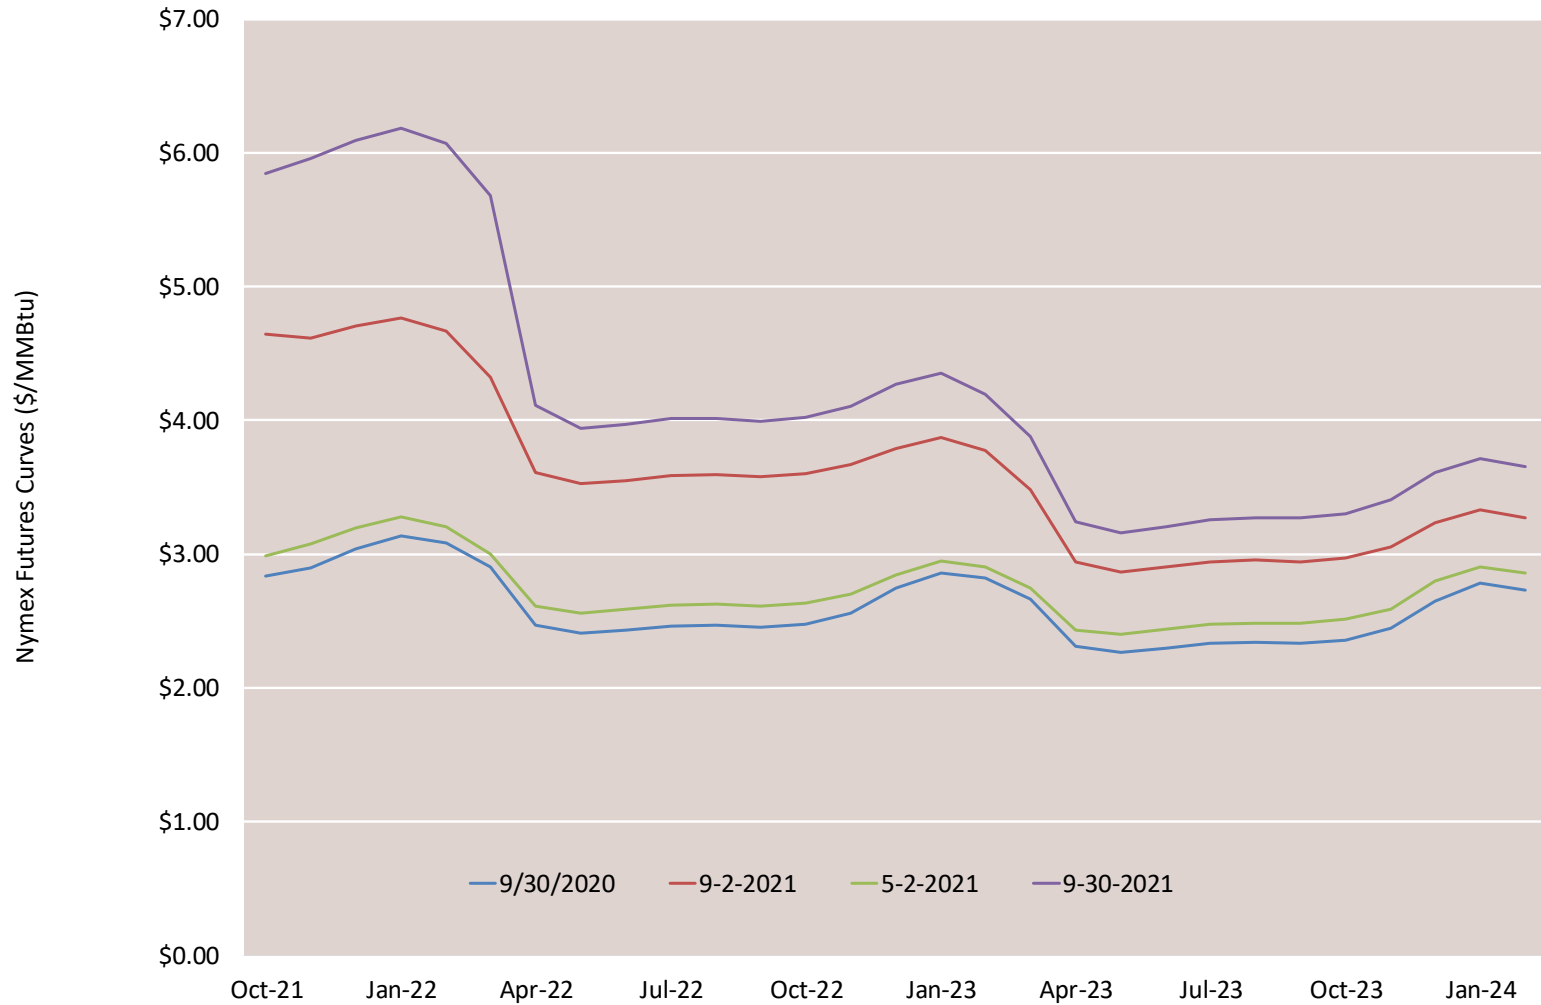

Source: Derived from S&P Global Platts data.

Updated Oct-2021

Fuels Price Graphic

Federal Energy Regulatory Commission **Market Assessments**

Natural Gas Trading: Nymex Futures Curves

Nymex Futures Curves

Federal Energy Regulatory Commission **Market Assessments**