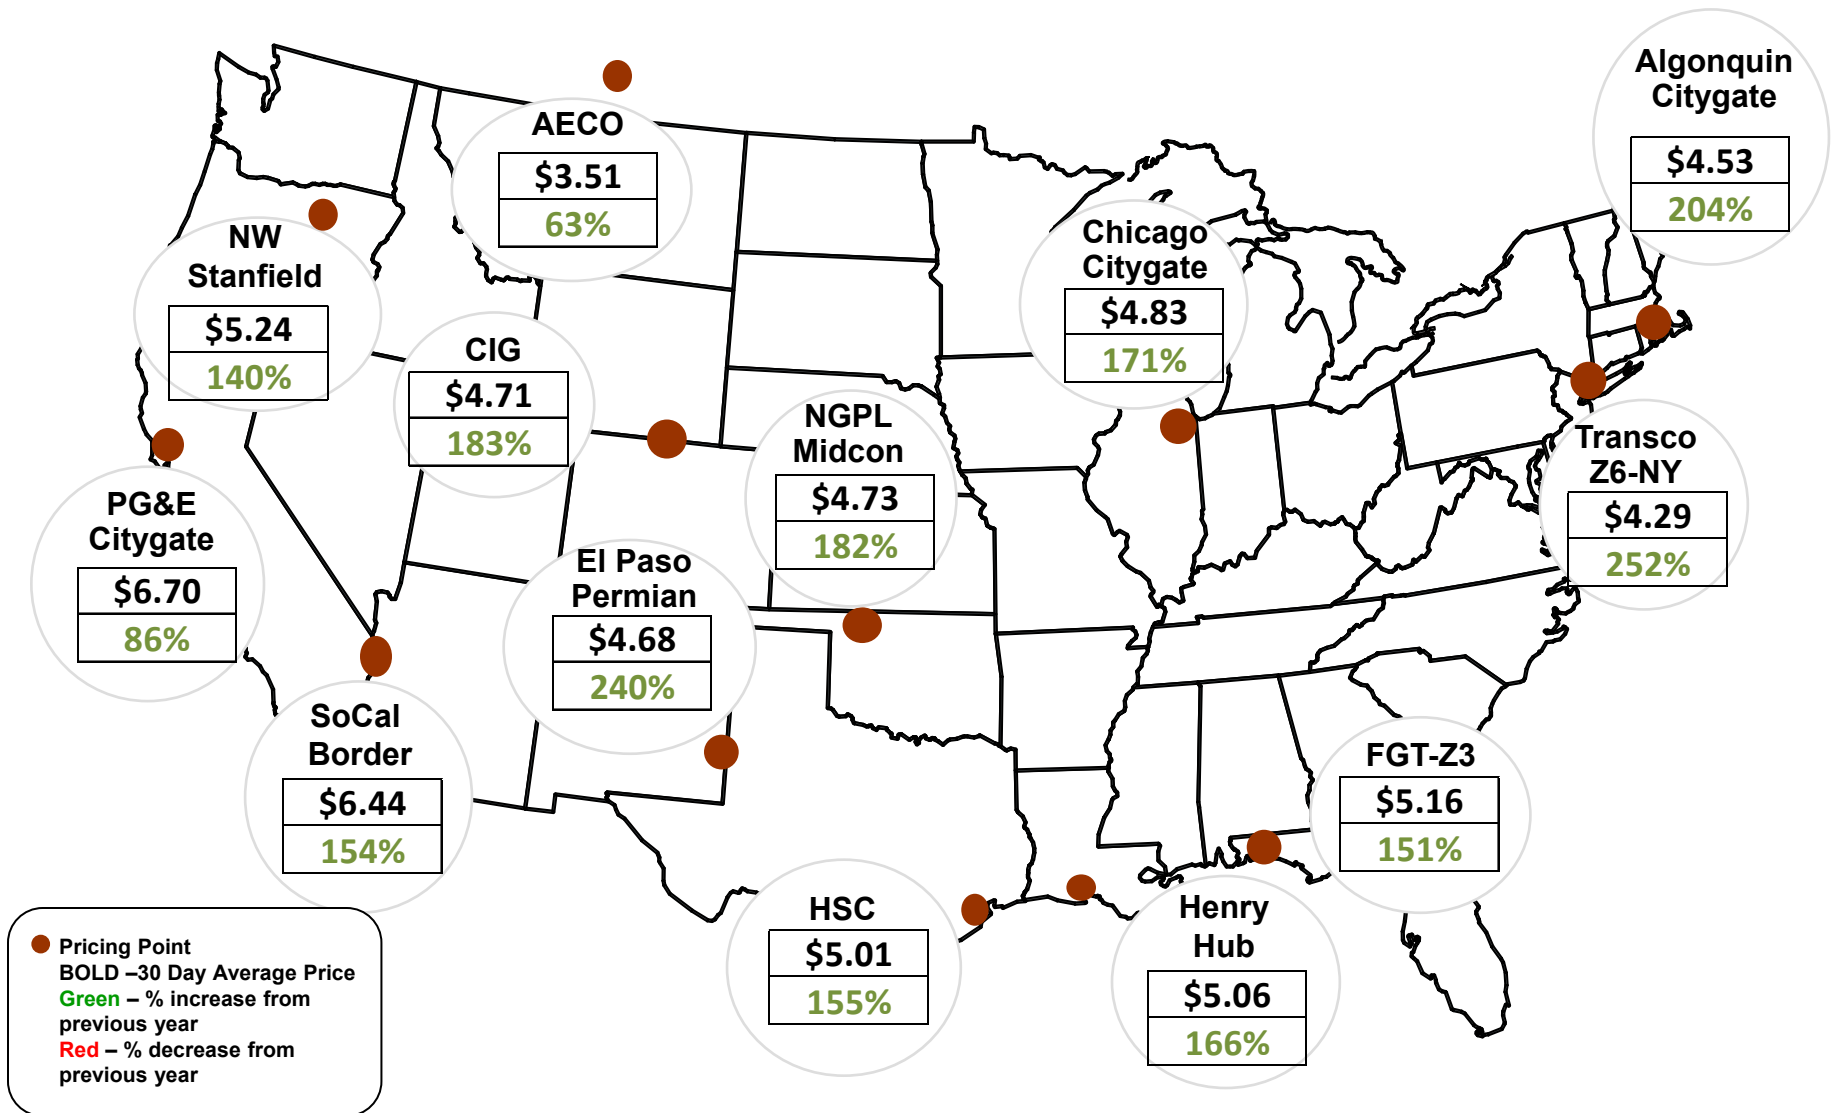

Source: Derived from S&P Global Platts data.

Updated Oct-2021

Fuels Price Graphic

Federal Energy Regulatory Commission **Market Assessments**

Natural Gas Trading: Nymex Futures Curves

Nymex Futures Curves

Federal Energy Regulatory Commission **Market Assessments**