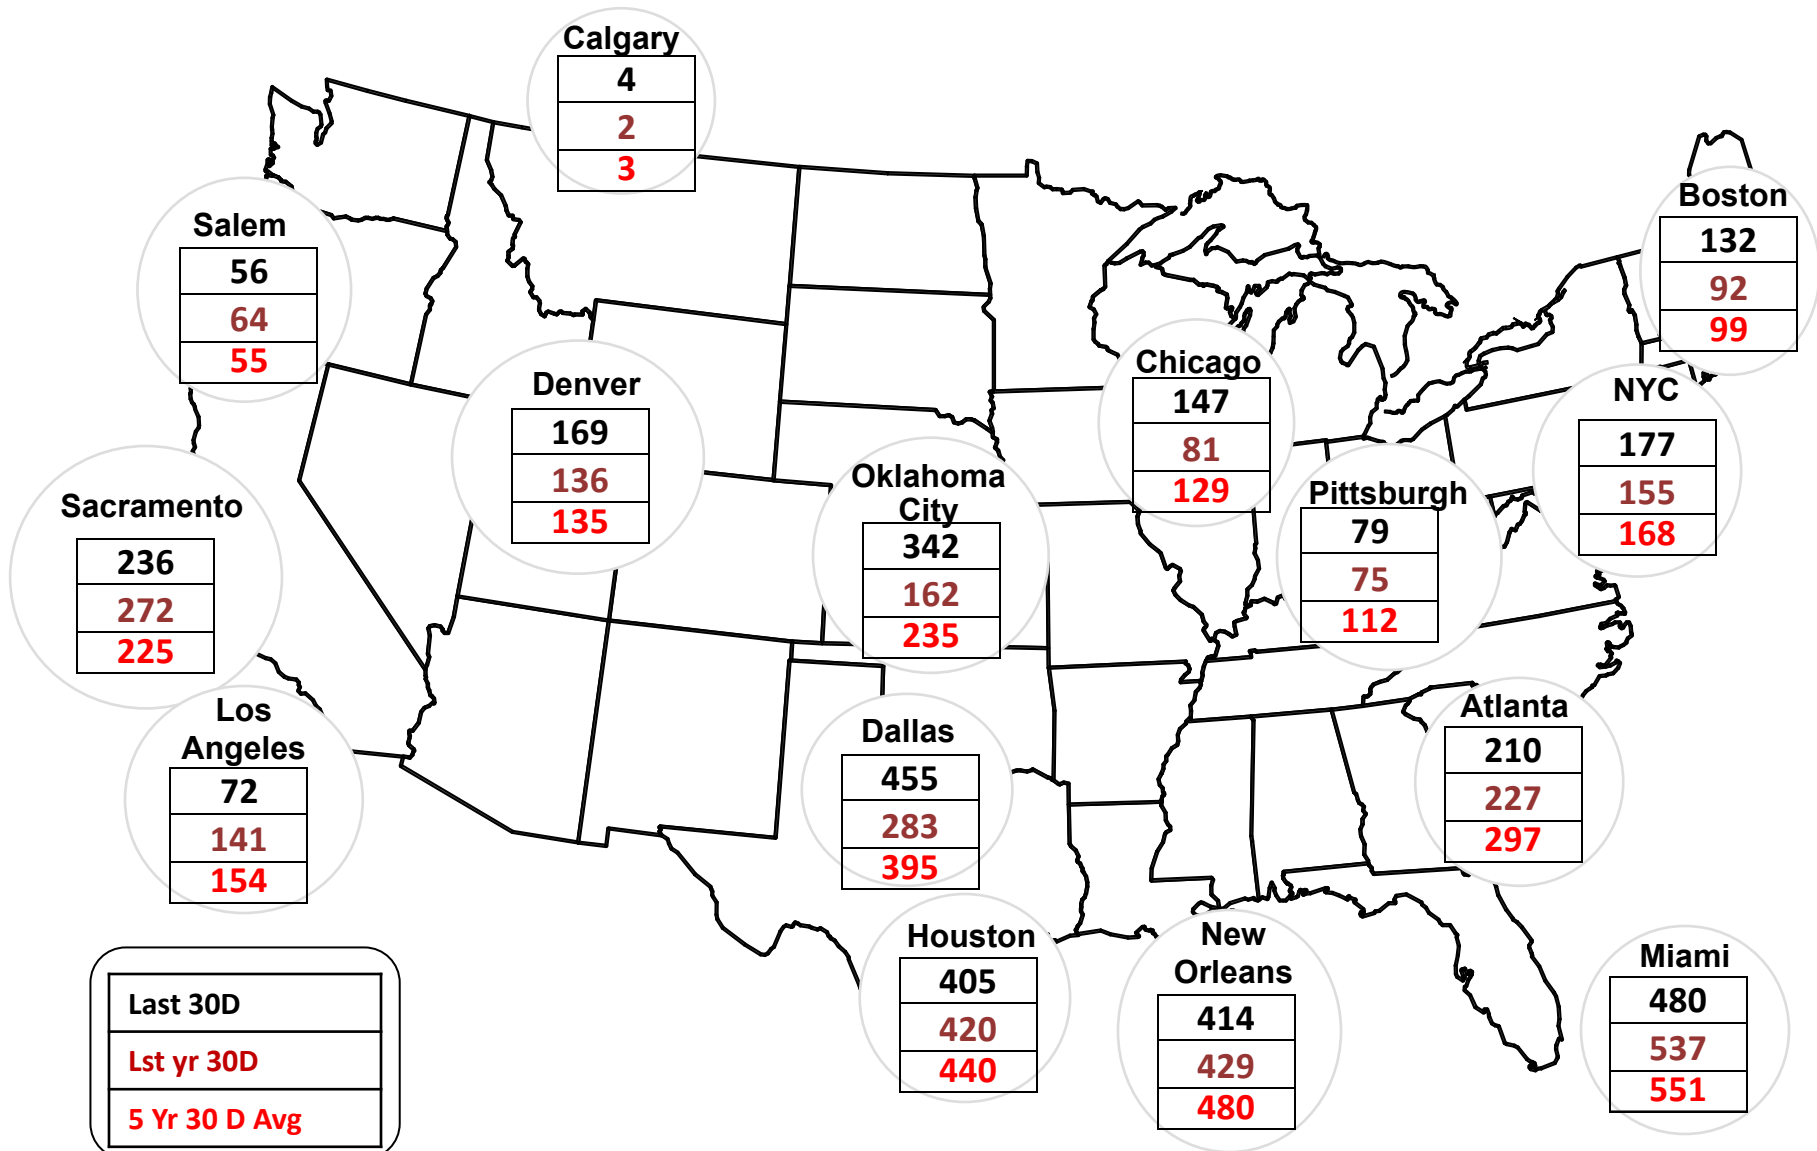

Cumulative Cooling Degree Days (CDDs) by City 30 Day Intervals

Federal Energy Regulatory Commission **Market Assessments**

Source: Derived from *Bloomberg Weather* data.

Updated Oct-2021