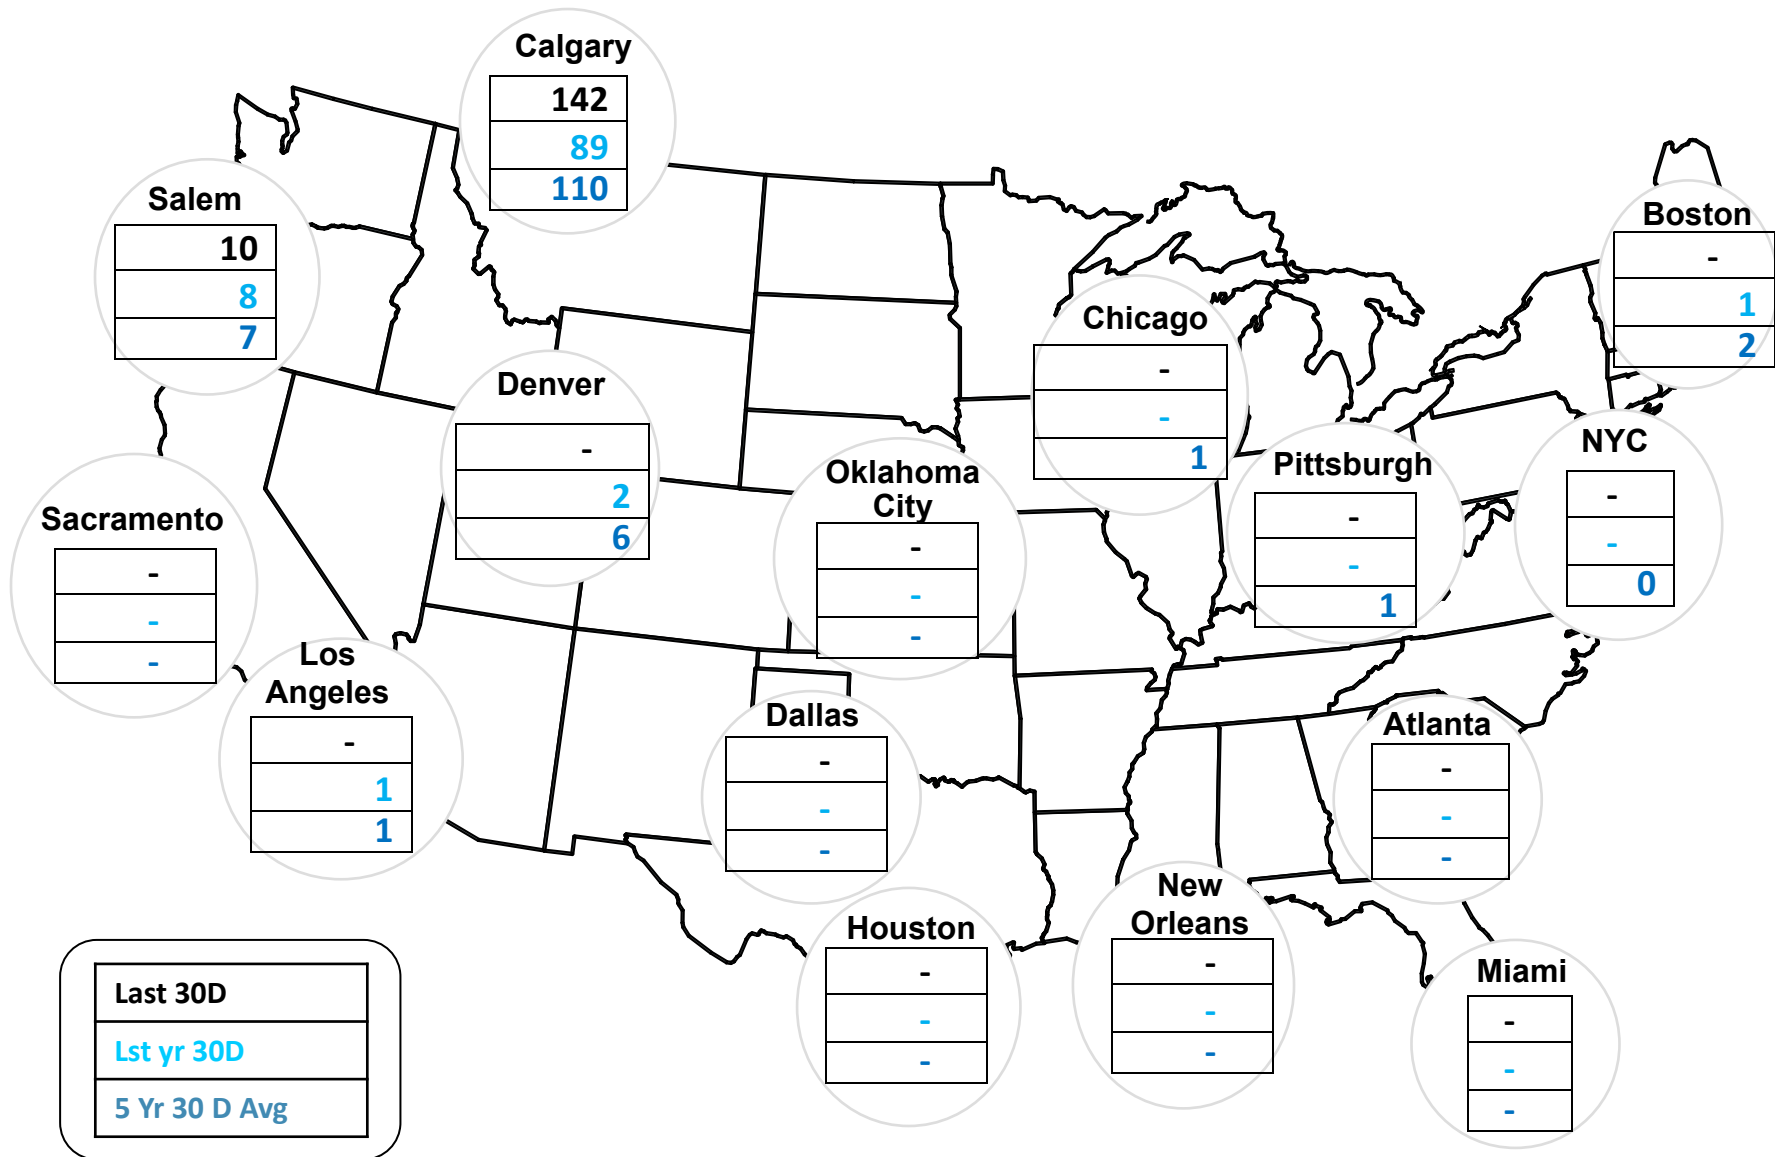

Cumulative Heating Degree Days (HDDs) by City 30 Day Intervals

Federal Energy Regulatory Commission **Market Assessments**

Source: Derived from *Bloomberg Weather* data.

Cumulative Cooling Degree Days (CDDs) by City 30 Day Intervals