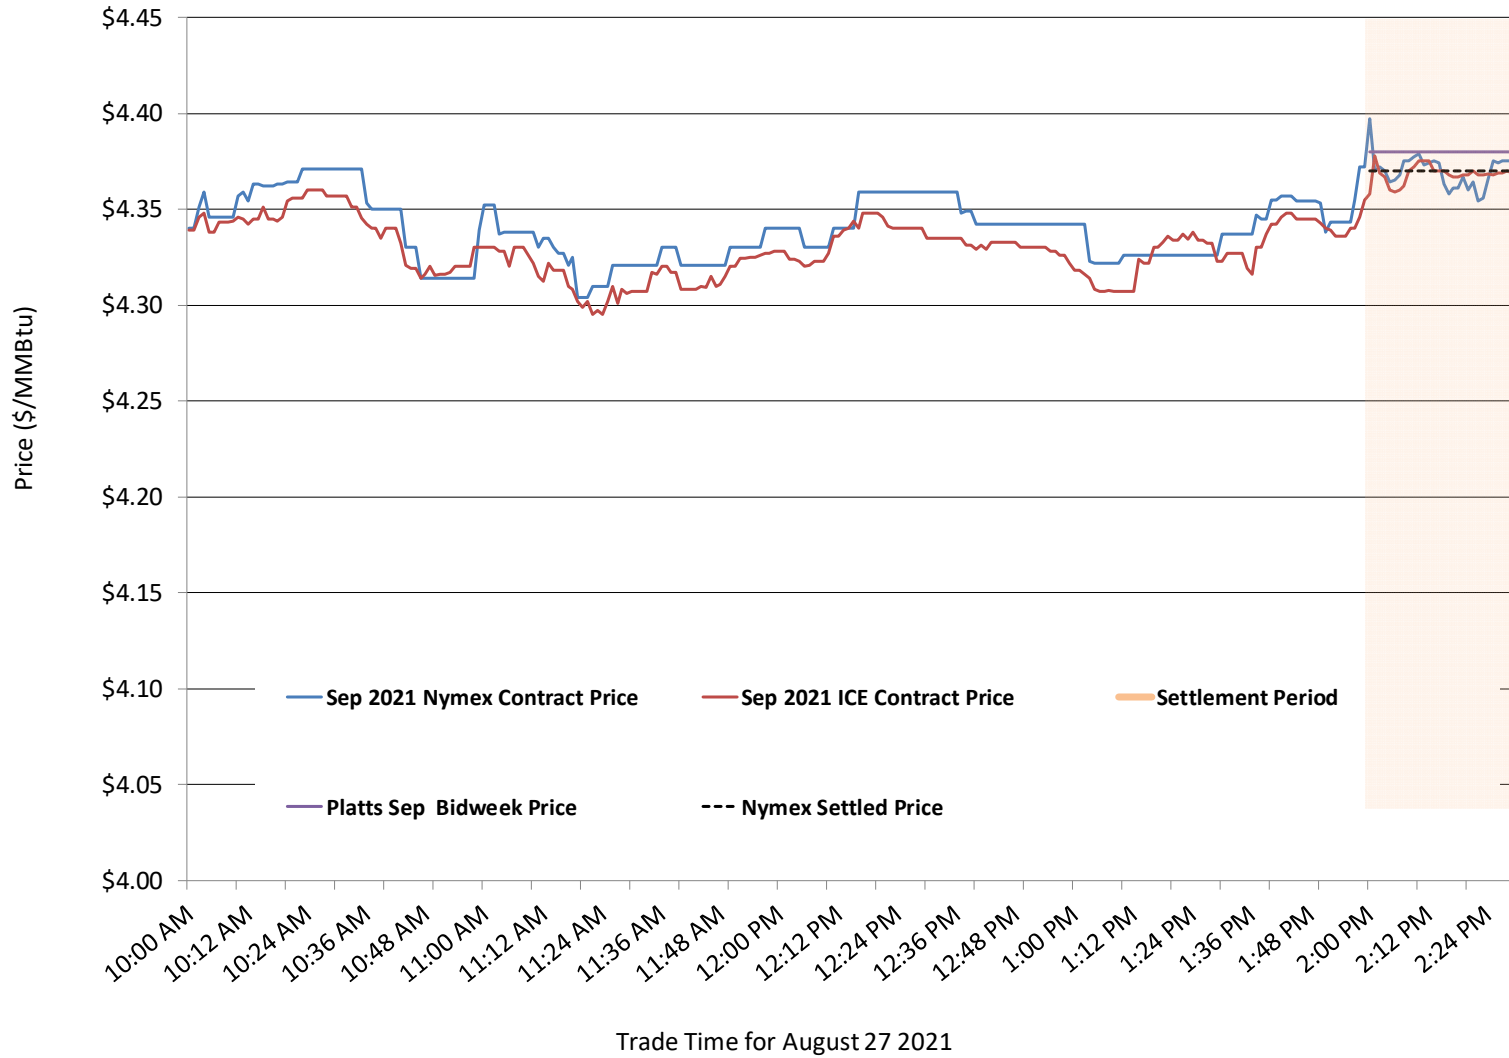

Brent vs WTI

Federal Energy Regulatory Commission **Market Assessments**

Natural Gas Trading: Nymex Futures Curve Settlement

Nymex Settlement

Federal Energy Regulatory Commission Market Assessments

Natural Gas Liquids (NGLs) Prices