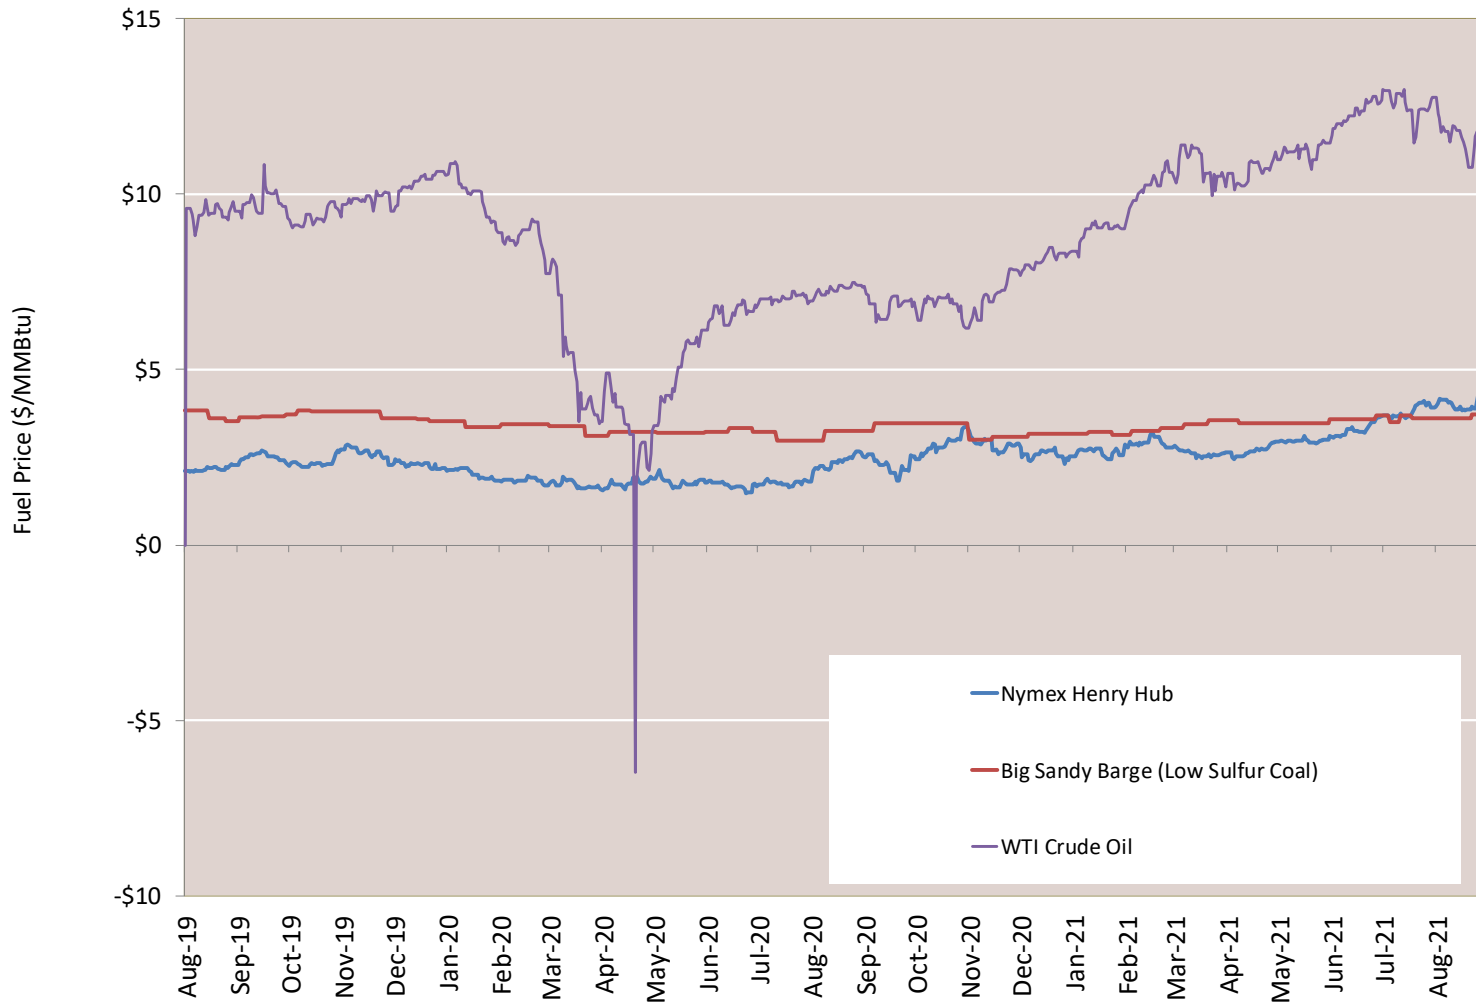

Fuels Price Graphic

Federal Energy Regulatory Commission **Market Assessments**