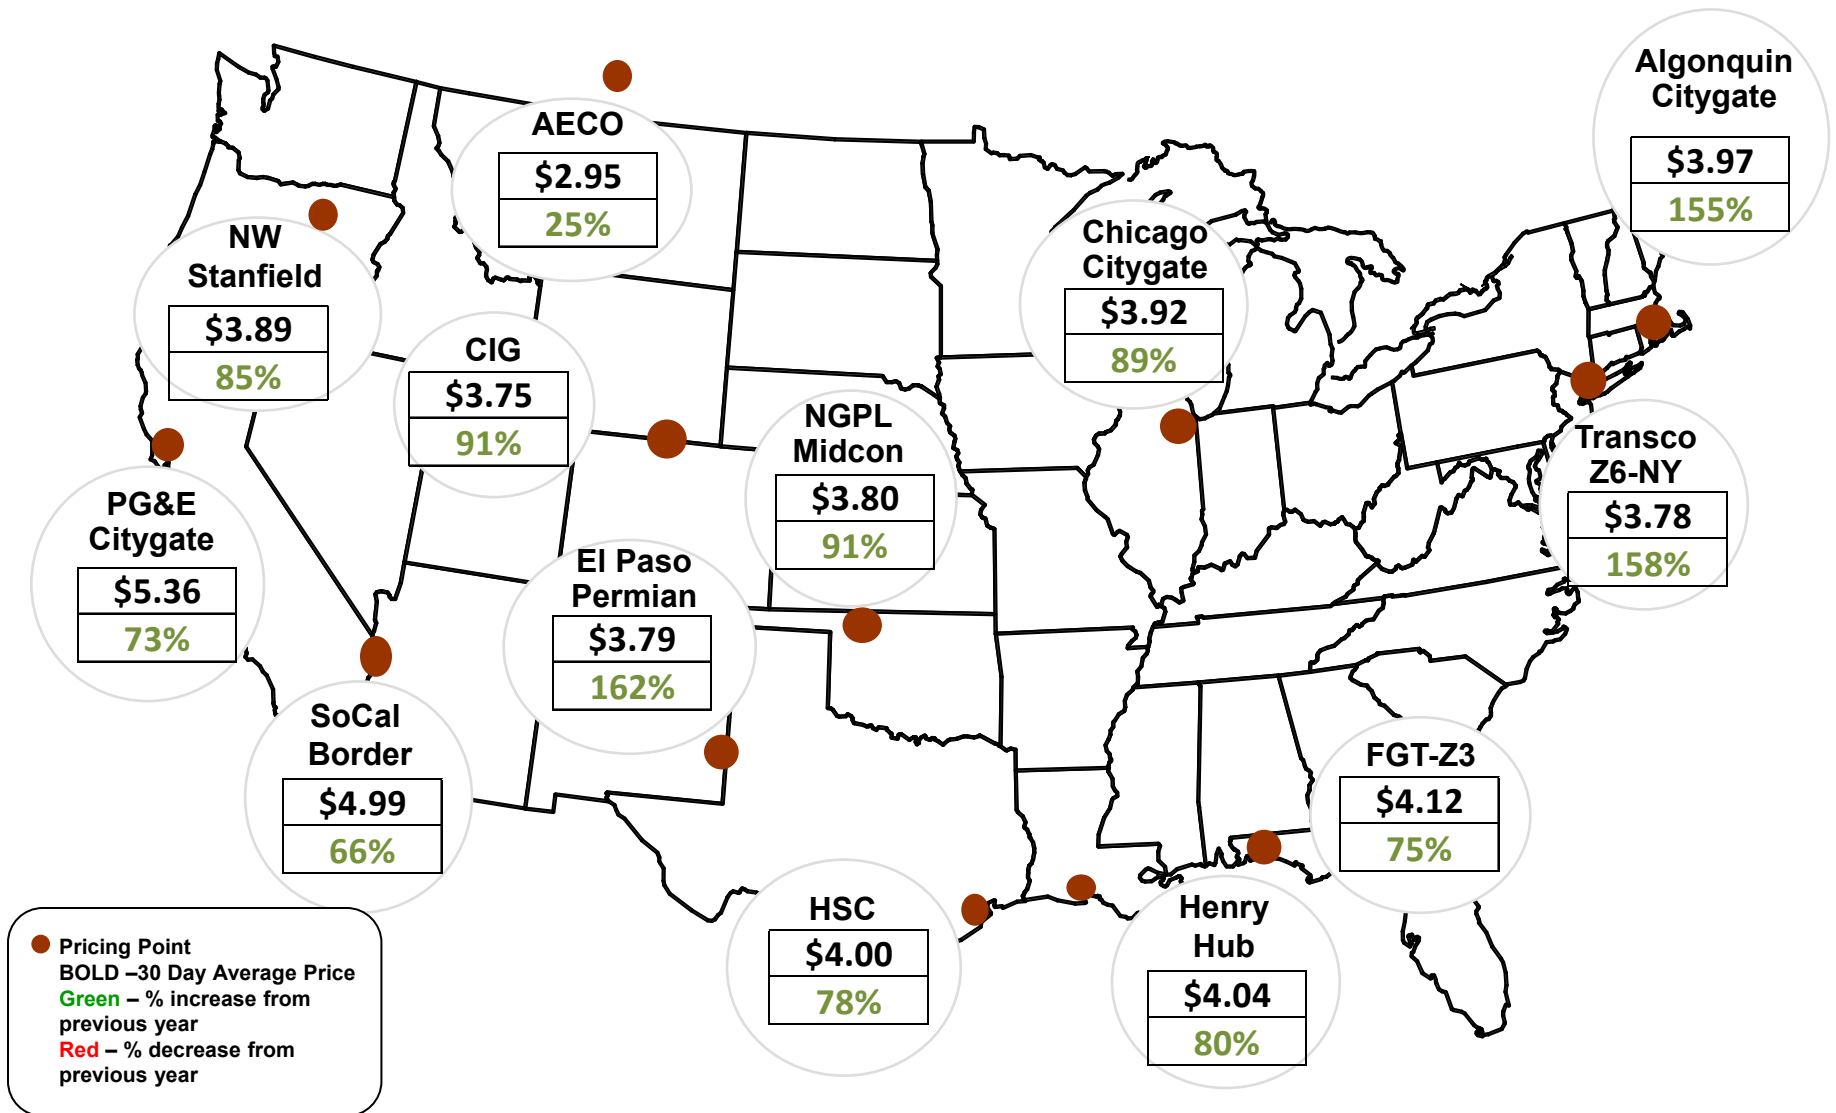

Source: Derived from S&P Global Platts data.

Updated Sep-2021

Fuels Price Graphic

Federal Energy Regulatory Commission **Market Assessments**

Natural Gas Trading: Nymex Futures Curves

Nymex Futures Curves

Federal Energy Regulatory Commission **Market Assessments**