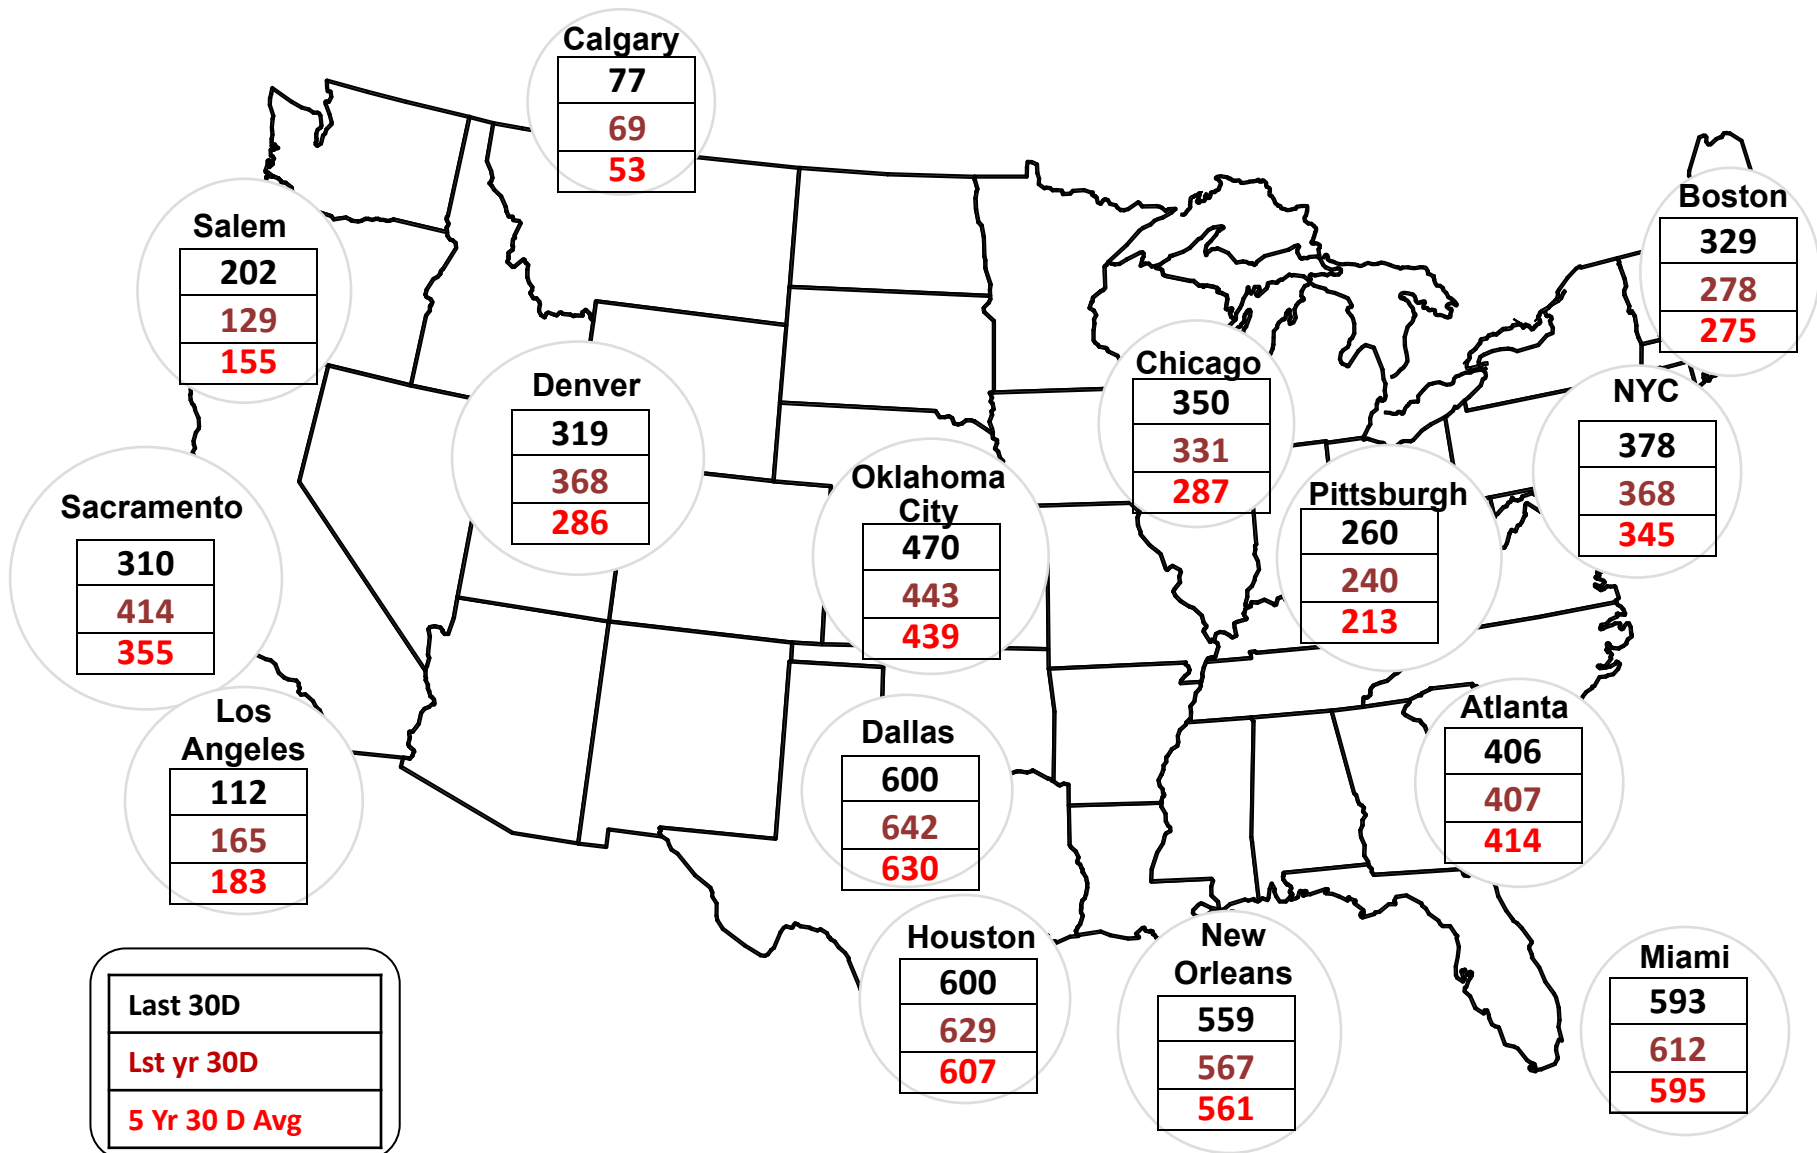

Cumulative Cooling Degree Days (CDDs) by City 30 Day Intervals

Federal Energy Regulatory Commission **Market Assessments**

Source: Derived from *Bloomberg Weather* data.

Updated Sep-2021