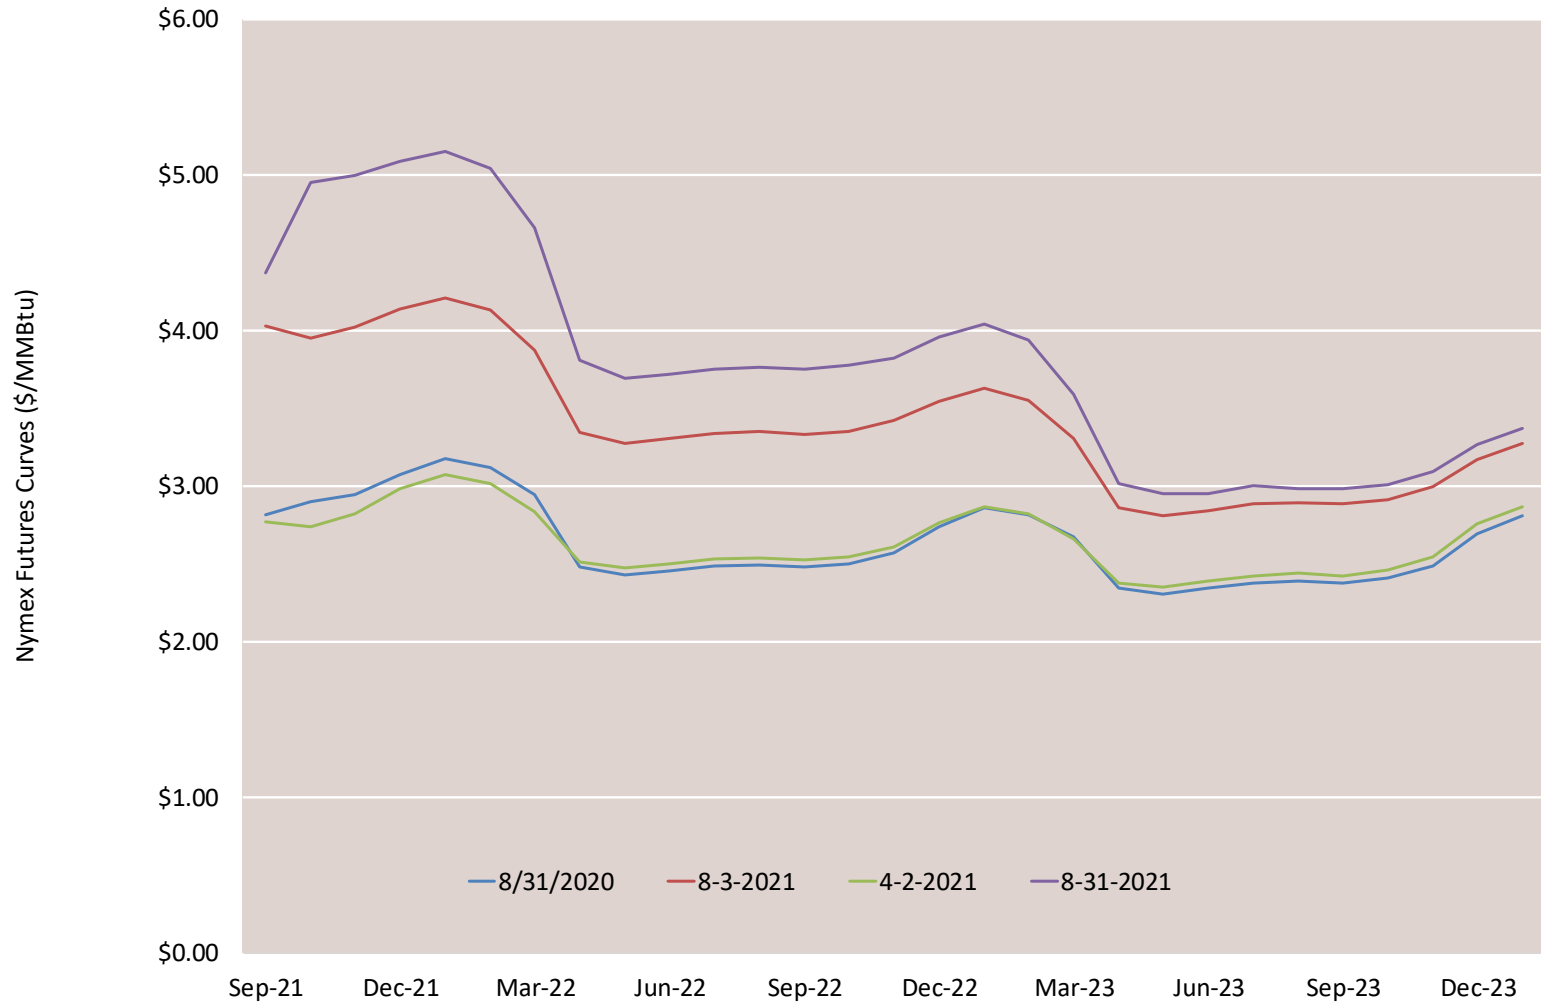

Source: Derived from S&P Global Platts data.

Updated Sep-2021

Fuels Price Graphic

Federal Energy Regulatory Commission **Market Assessments**

Natural Gas Trading: Nymex Futures Curves

Nymex Futures Curves

Federal Energy Regulatory Commission **Market Assessments**