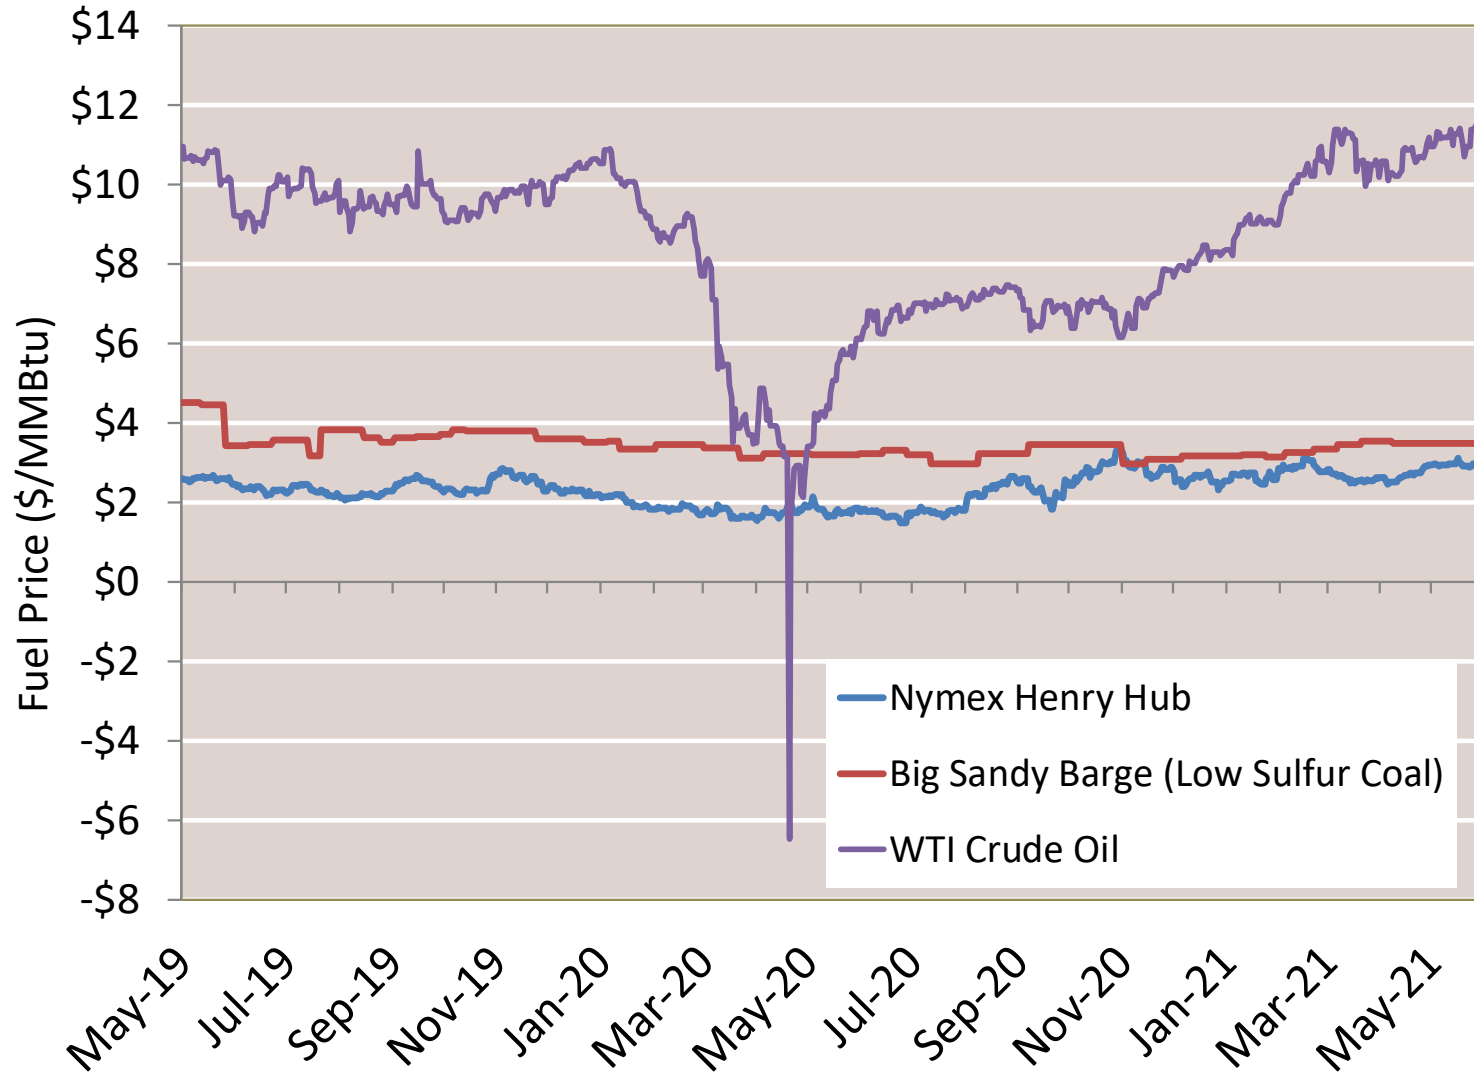

Fuels Price Graphic

Federal Energy Regulatory Commission **Market Assessments**