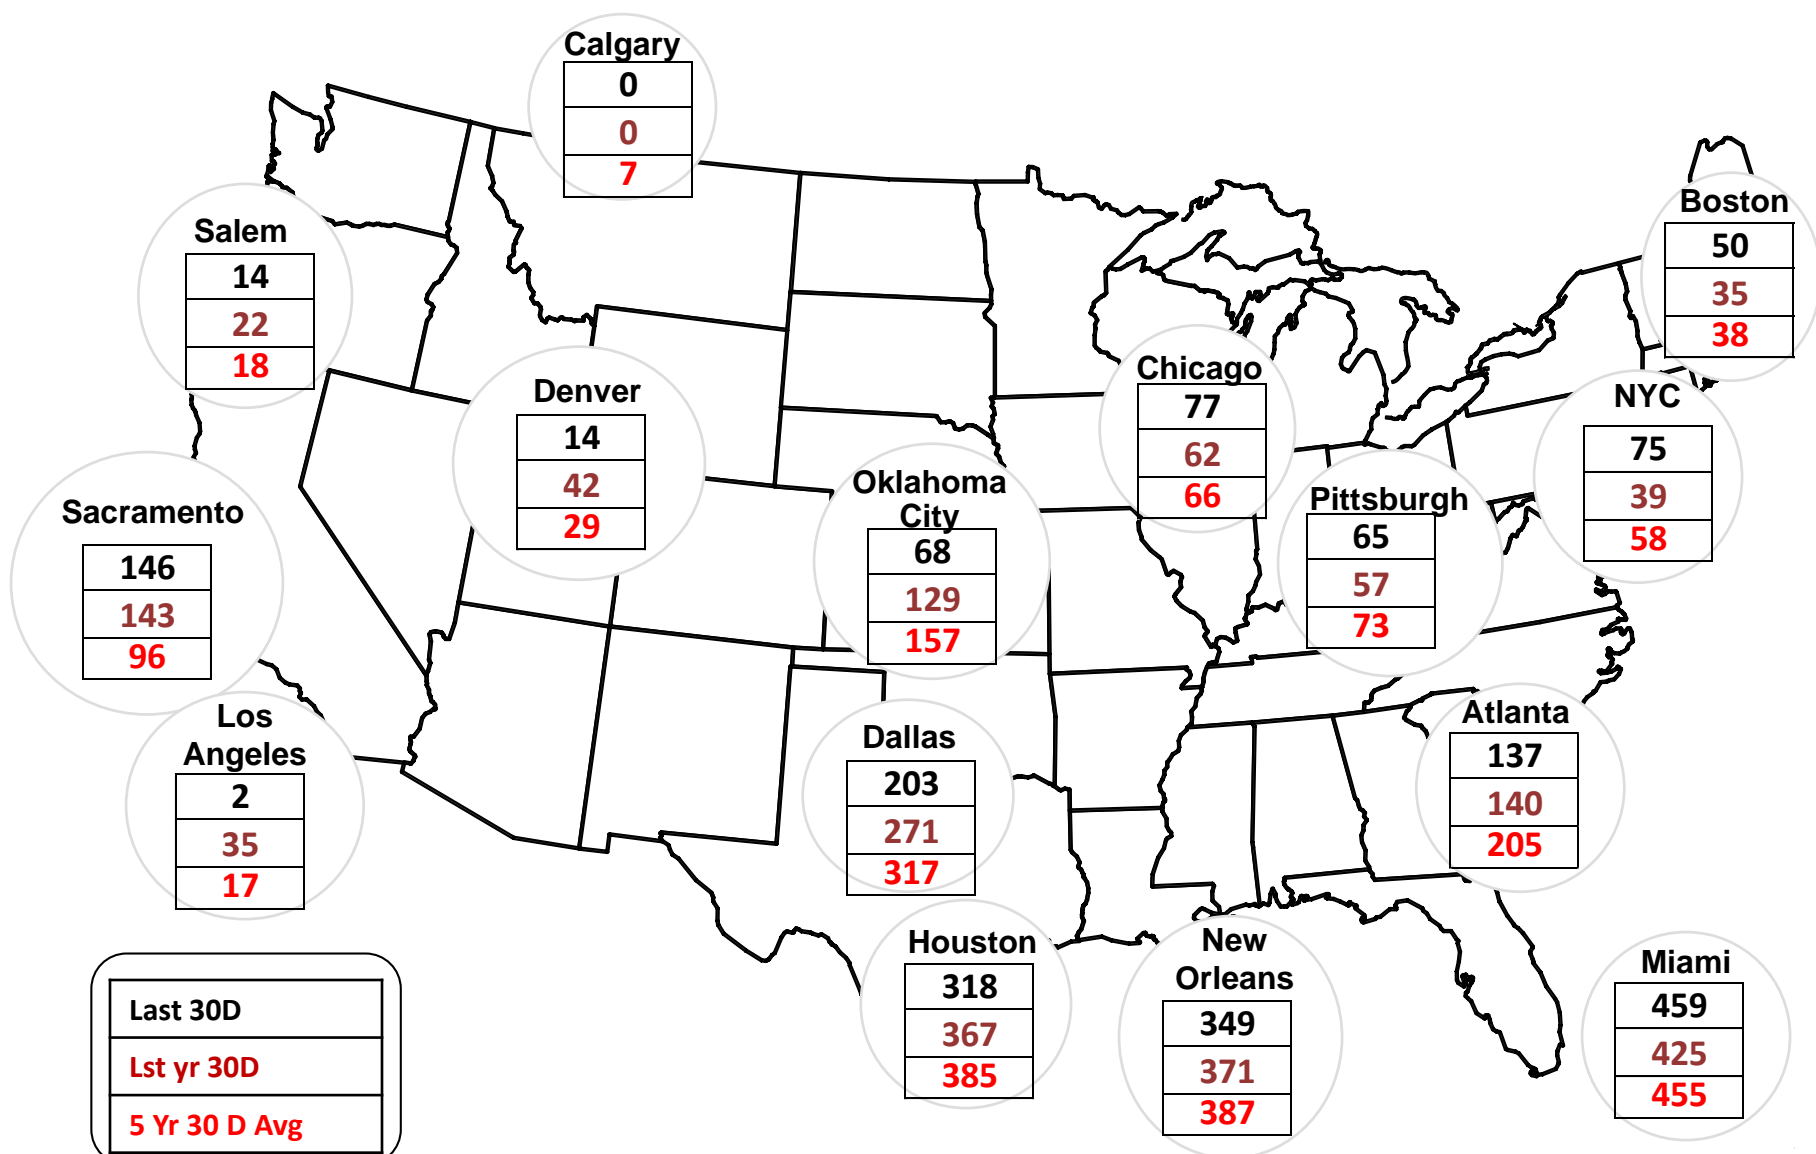

Cumulative Cooling Degree Days (CDDs) by City 30 Day Intervals

Federal Energy Regulatory Commission **Market Assessments**

Source: Derived from *Bloomberg Weather* data.

Updated Jun-2021