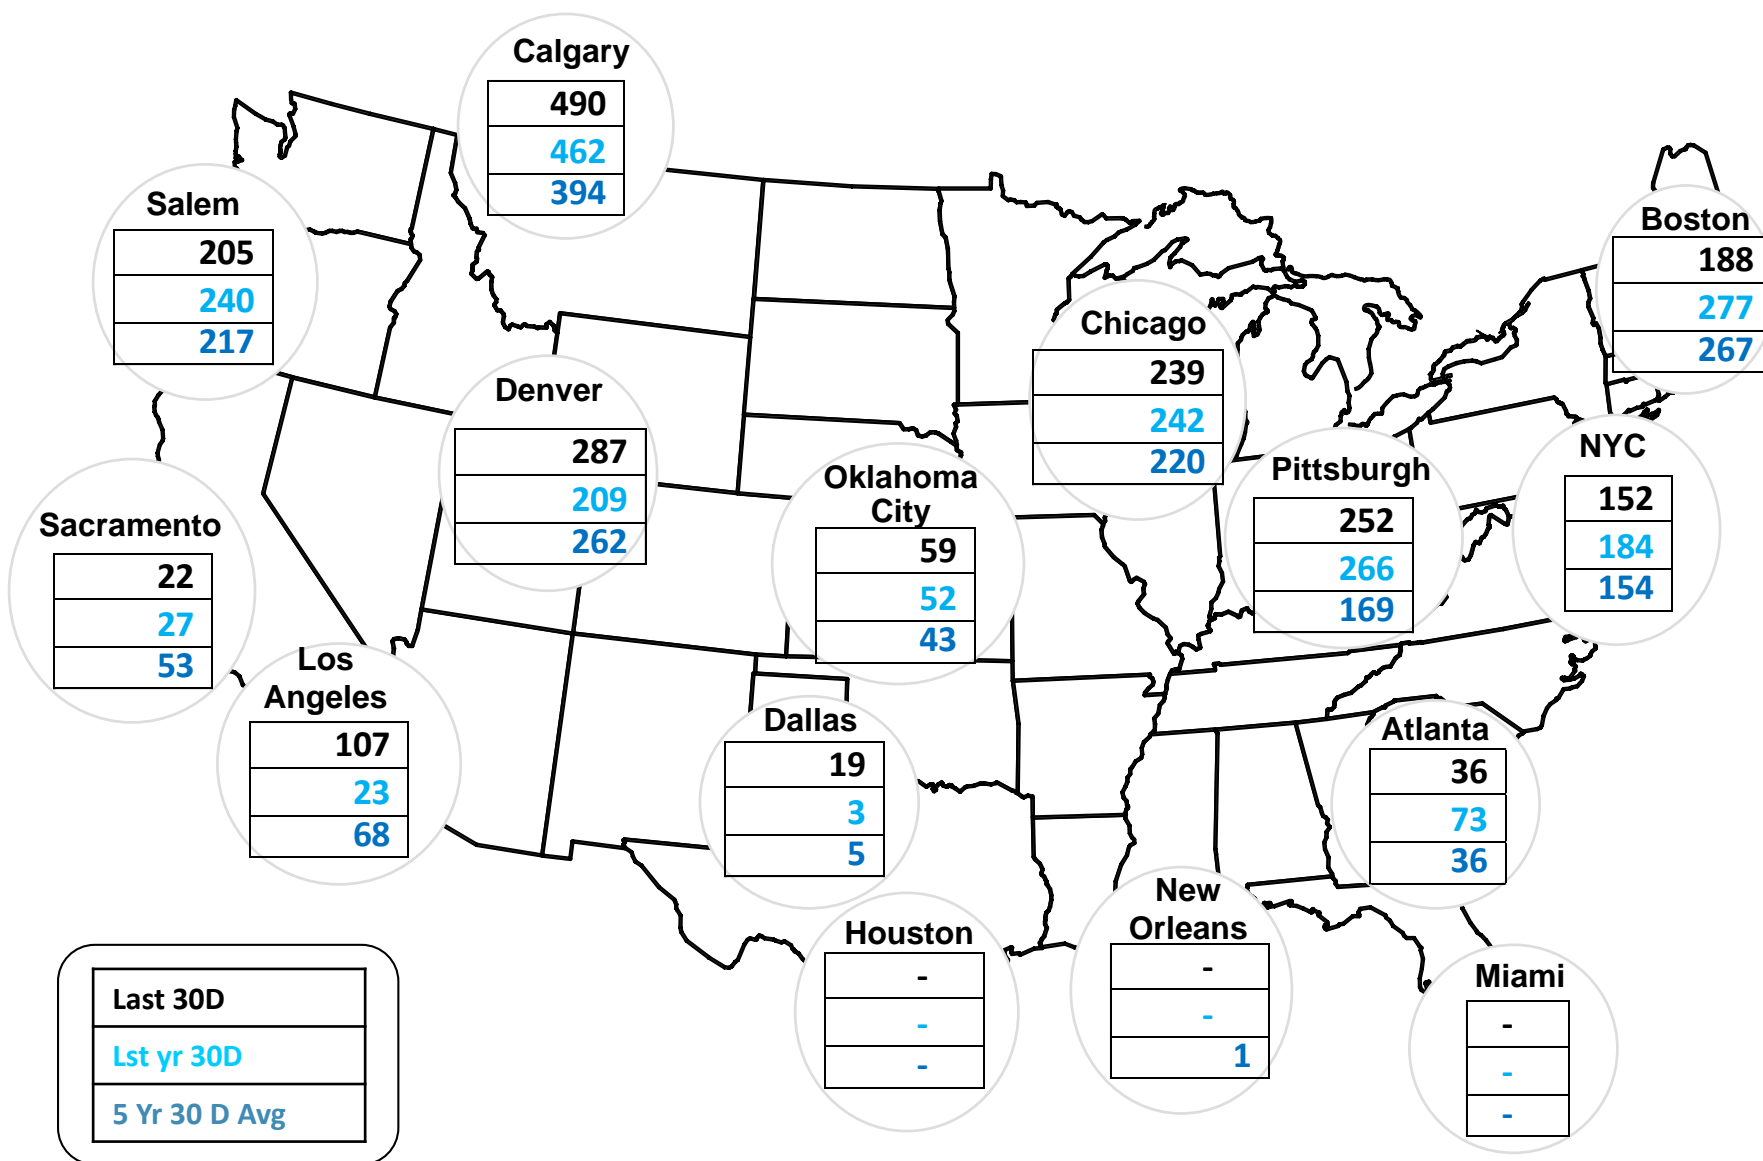

Cumulative Heating Degree Days (HDDs) by City 30 Day Intervals

Federal Energy Regulatory Commission **Market Assessments**

Source: Derived from *Bloomberg Weather* data.

Updated Jun-2021

Cumulative Cooling Degree Days (CDDs) by City 30 Day Intervals