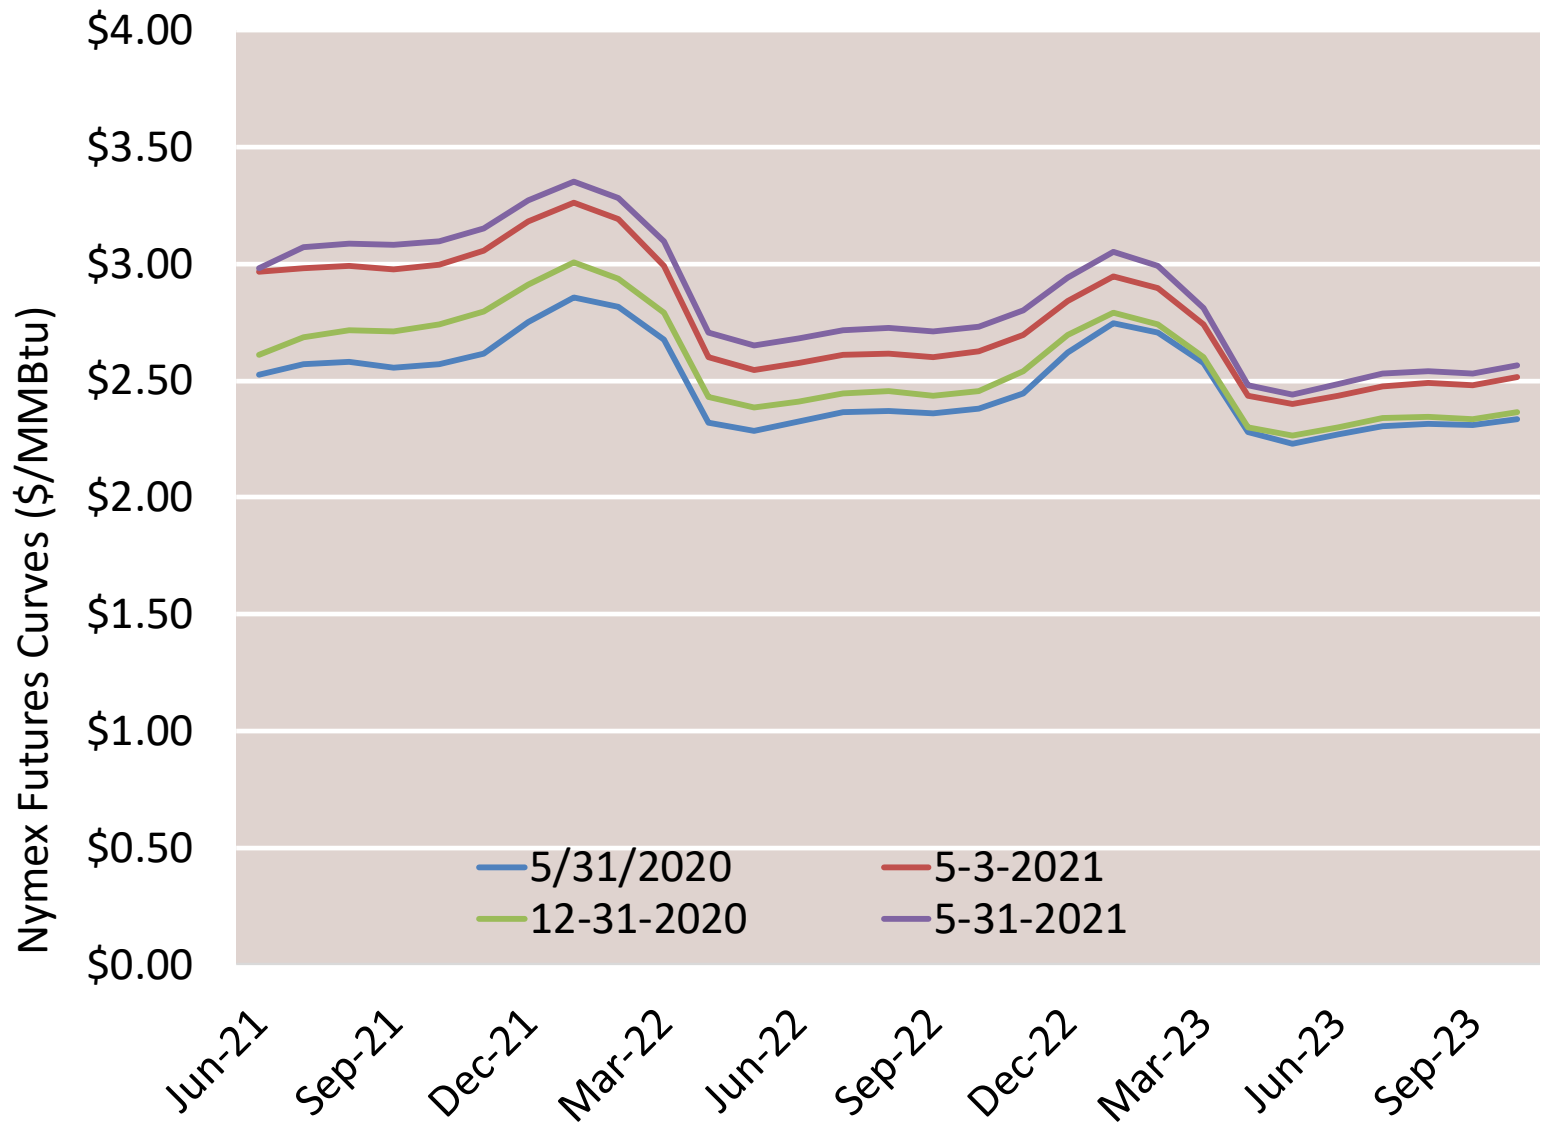

Nymex Futures Curves

Federal Energy Regulatory Commission **Market Assessments**