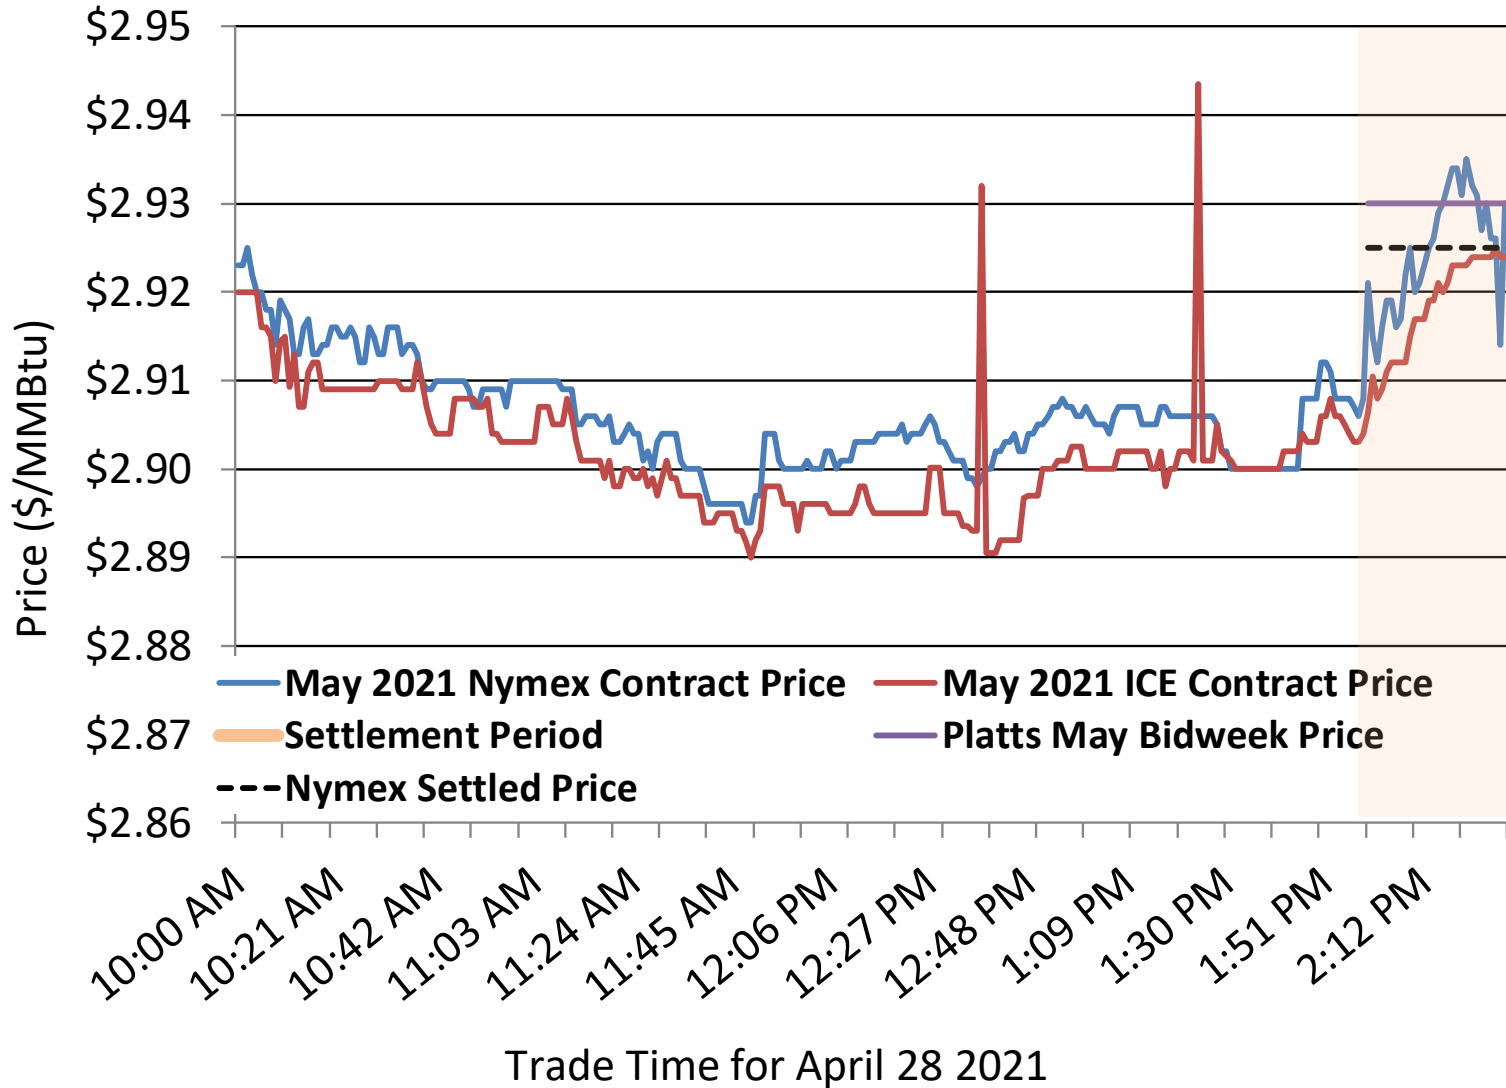

Nymex Settlement

Federal Energy Regulatory Commission Market Assessments