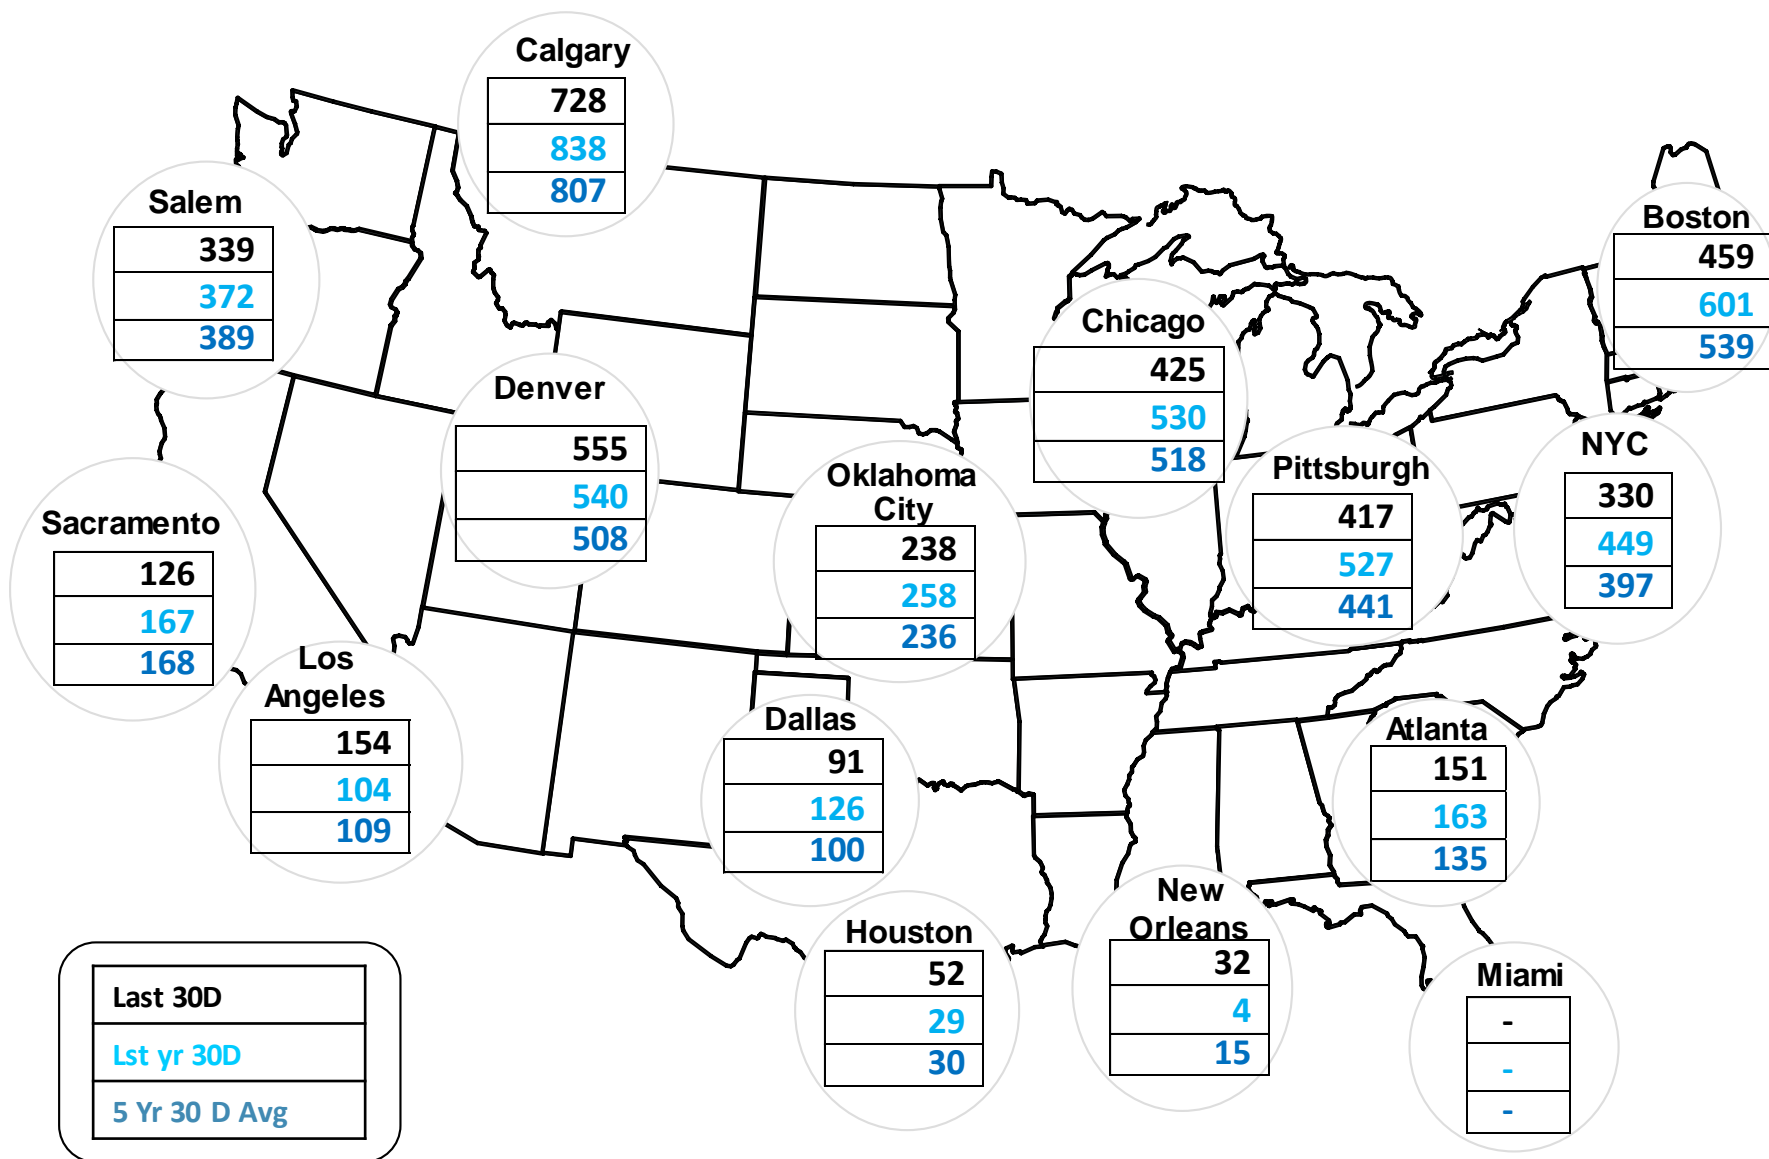

Cumulative Heating Degree Days (HDDs) by City 30 Day Intervals

Federal Energy Regulatory Commission **Market Assessments**

Source: Derived from *Bloomberg Weather data*.

Cumulative Cooling Degree Days (CDDs) by City 30 Day Intervals