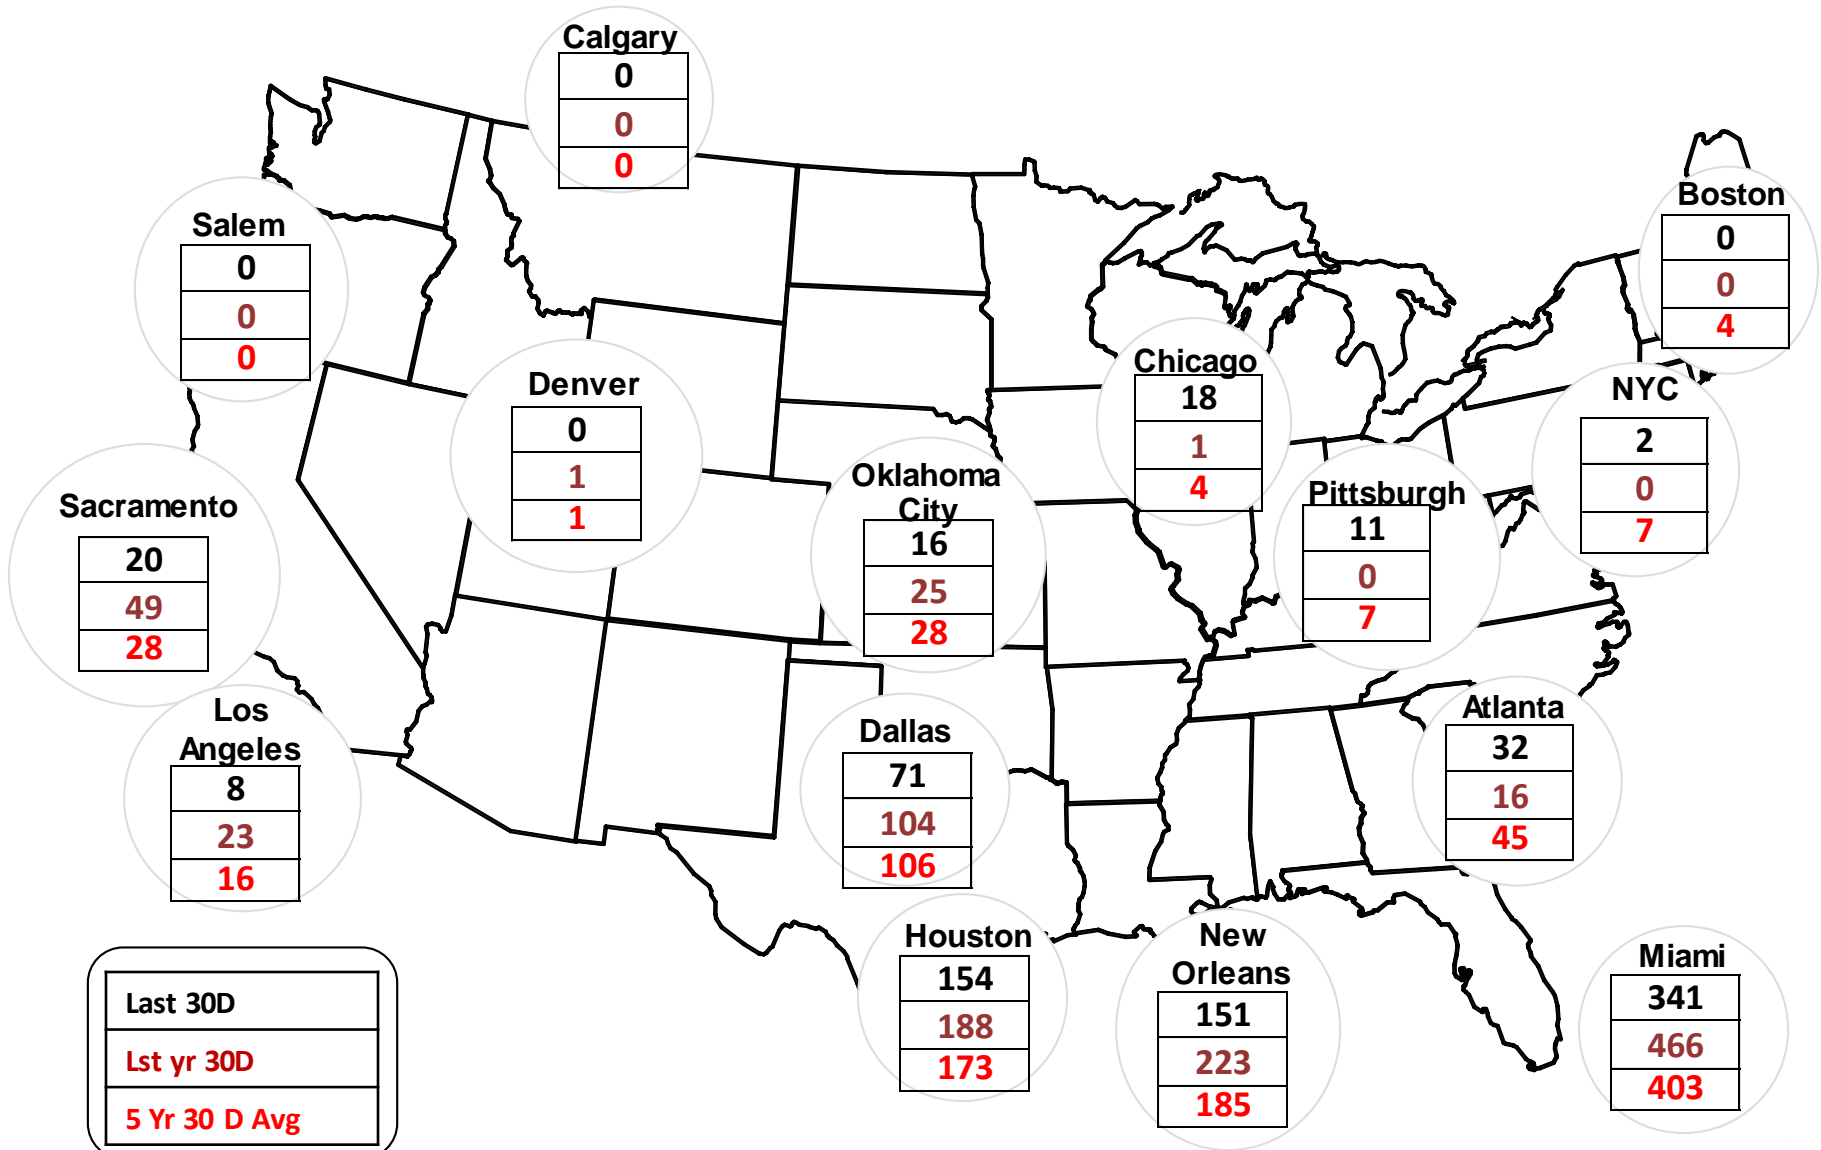

Cumulative Cooling Degree Days (CDDs) by City 30 Day Intervals

Federal Energy Regulatory Commission **Market Assessments**

Source: Derived from *Bloomberg Weather data*.