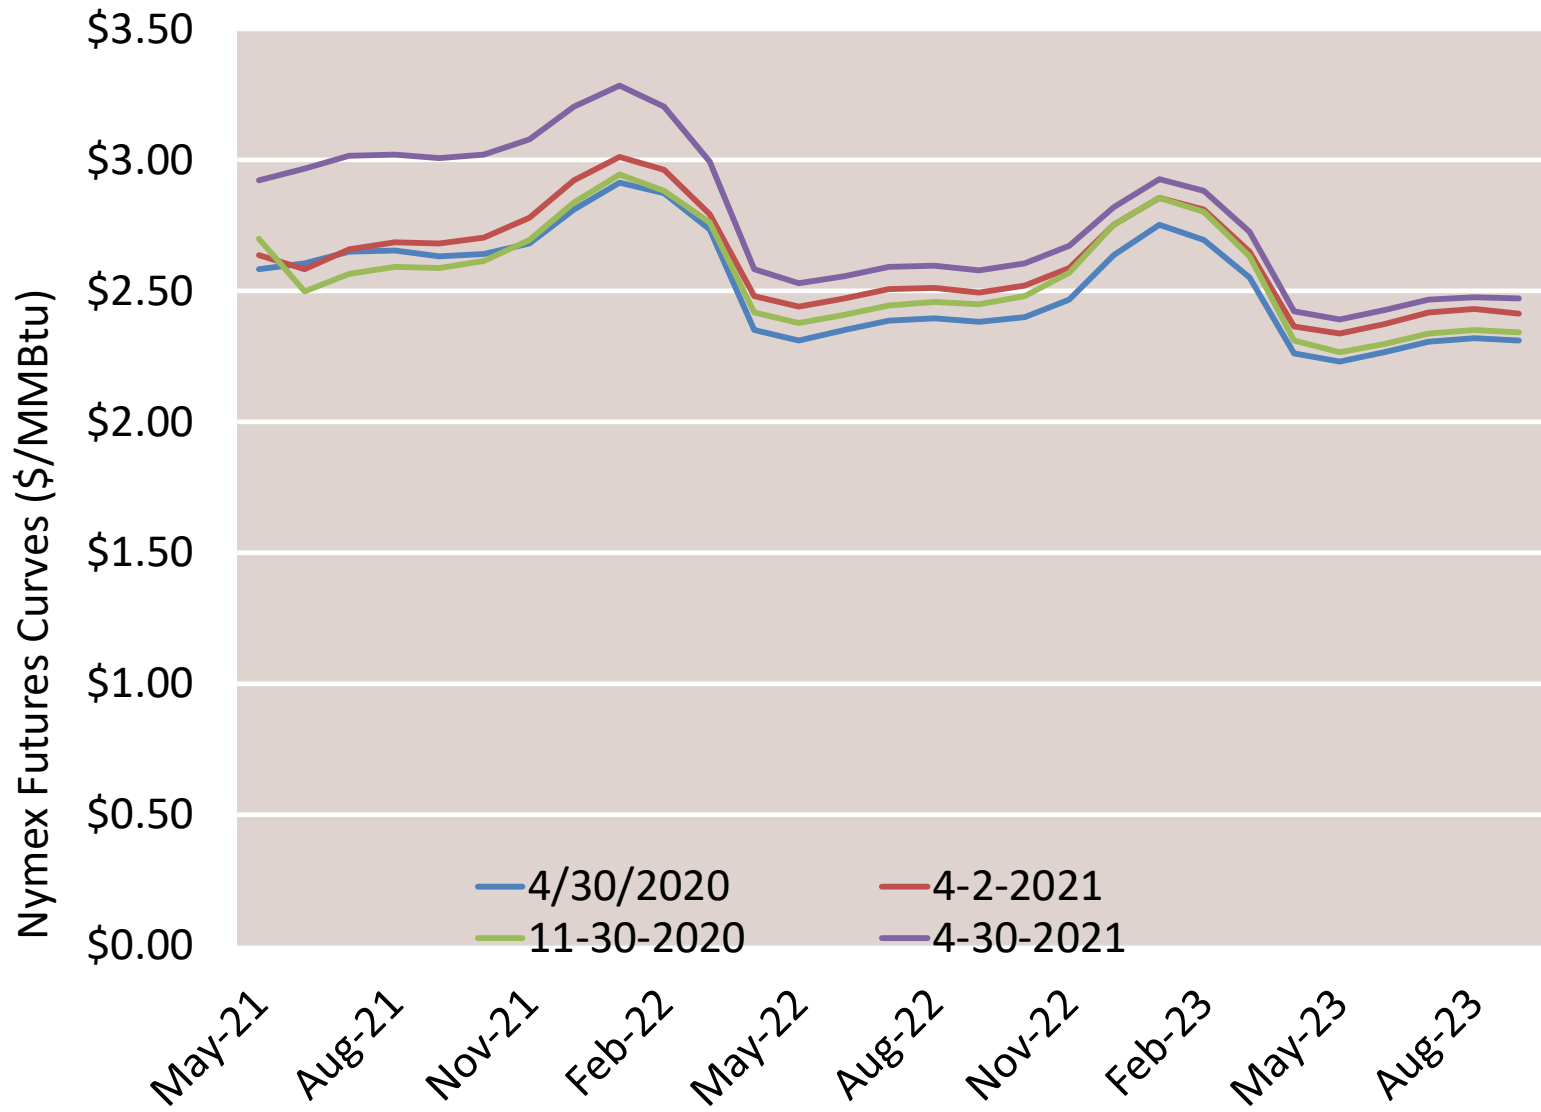

Nymex Futures Curves

Federal Energy Regulatory Commission **Market Assessments**