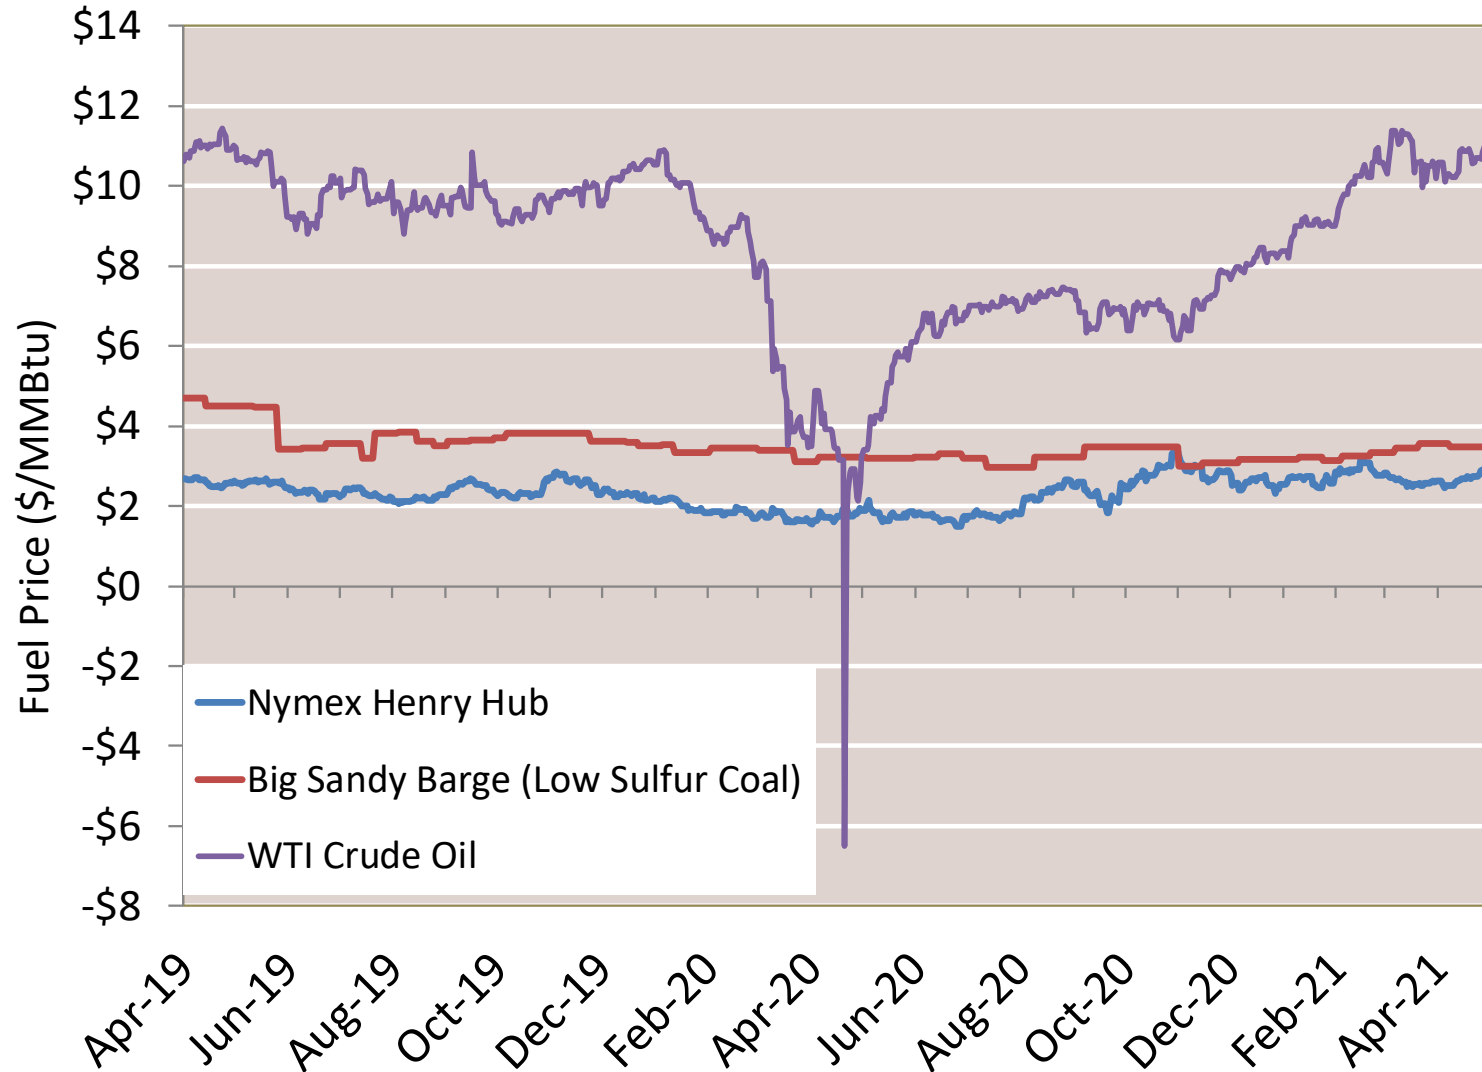

Fuels Price Graphic

Federal Energy Regulatory Commission **Market Assessments**