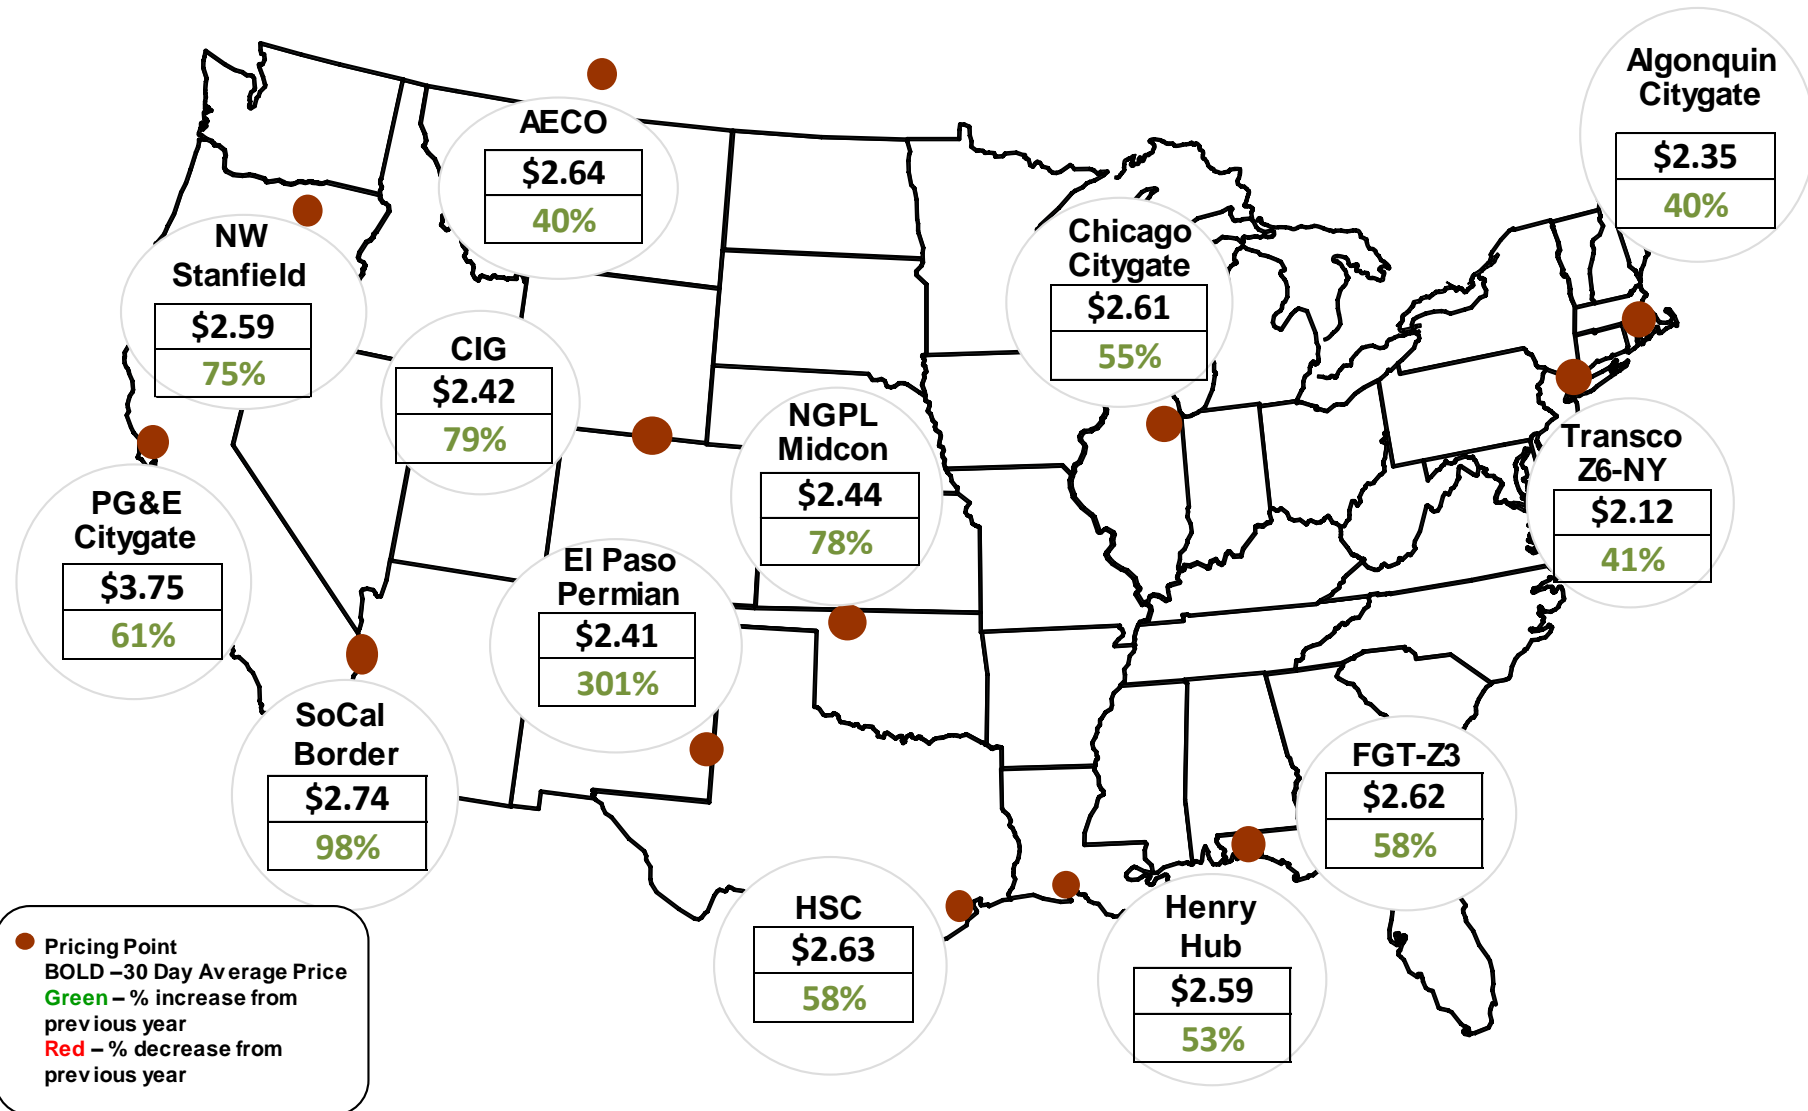

Day Ahead Natural Gas Prices 30 Day Average ($/MMBtu)

Federal Energy Regulatory Commission **Market Assessments**