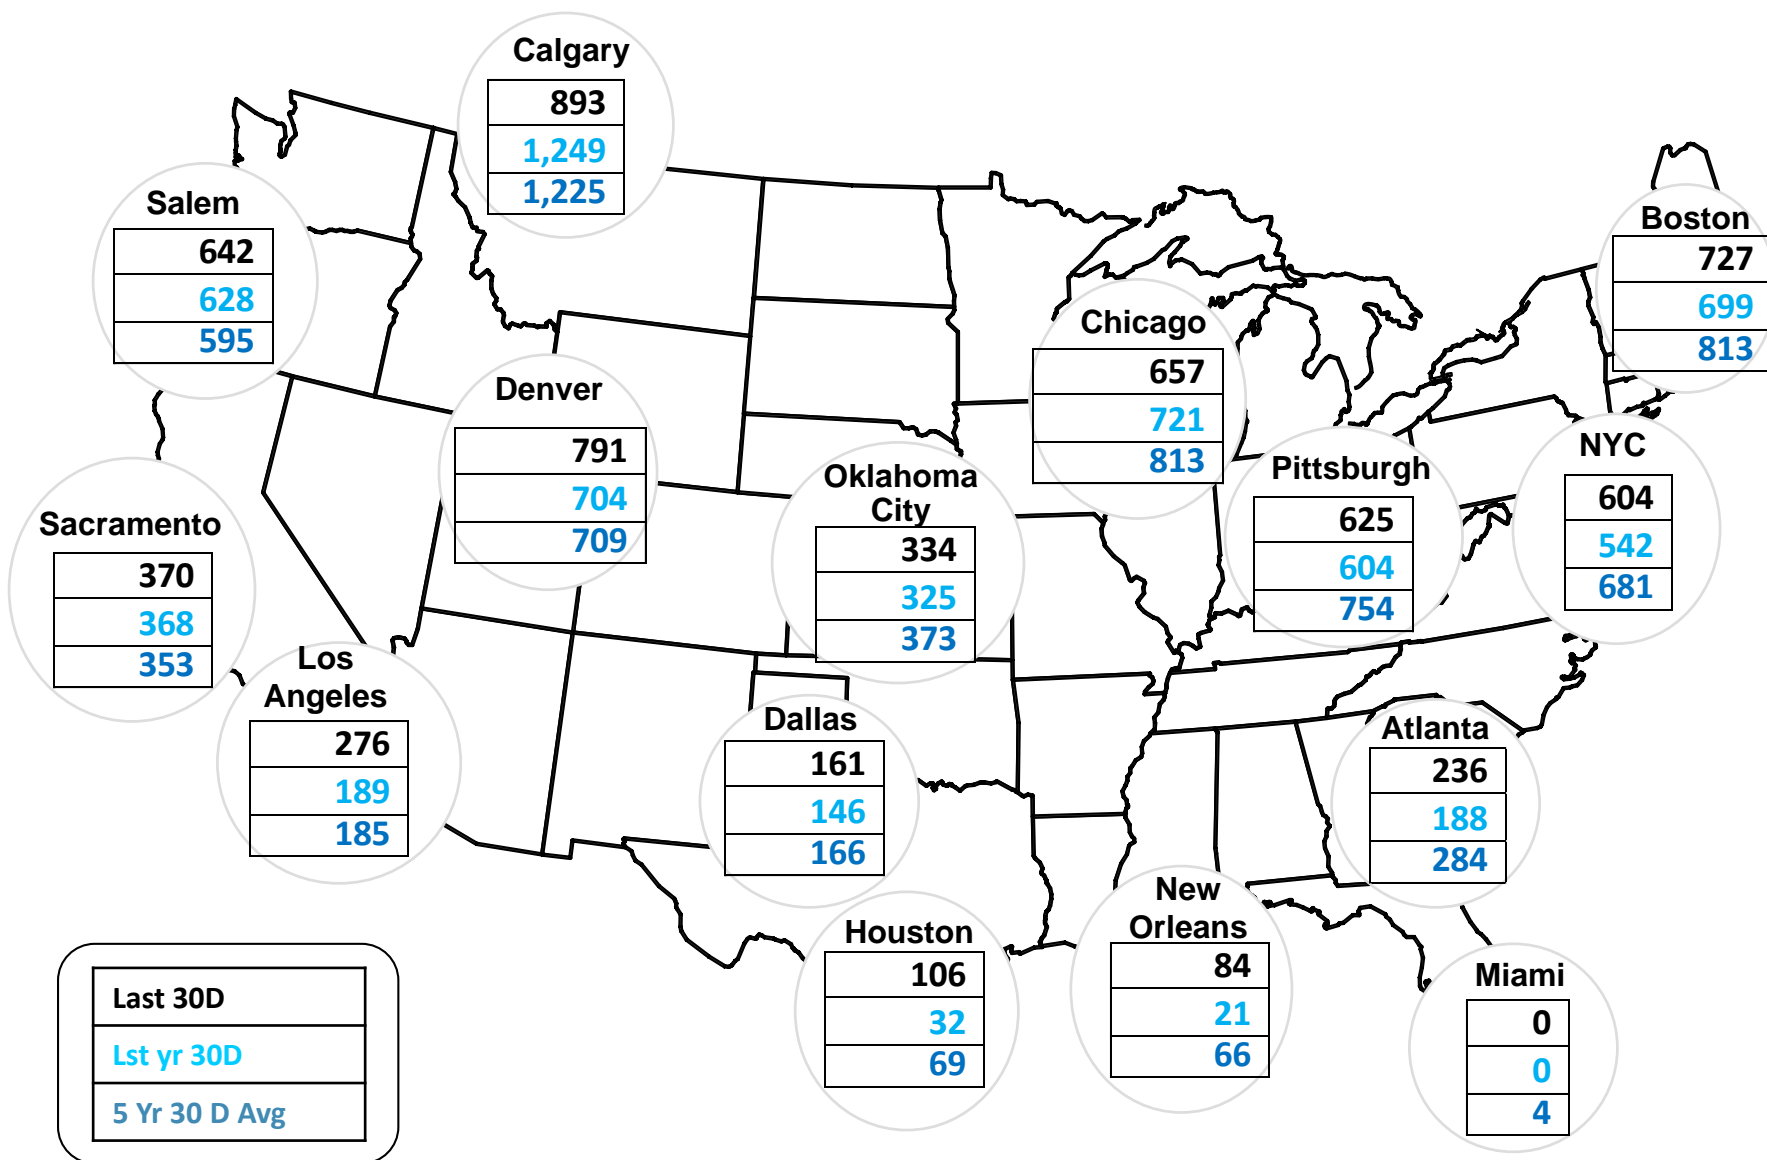

Cumulative Heating Degree Days (HDDs) by City 30 Day Intervals

Federal Energy Regulatory Commission **Market Assessments**

Source: Derived from *Bloomberg Weather* data.

Cumulative Cooling Degree Days (CDDs) by City 30 Day Intervals