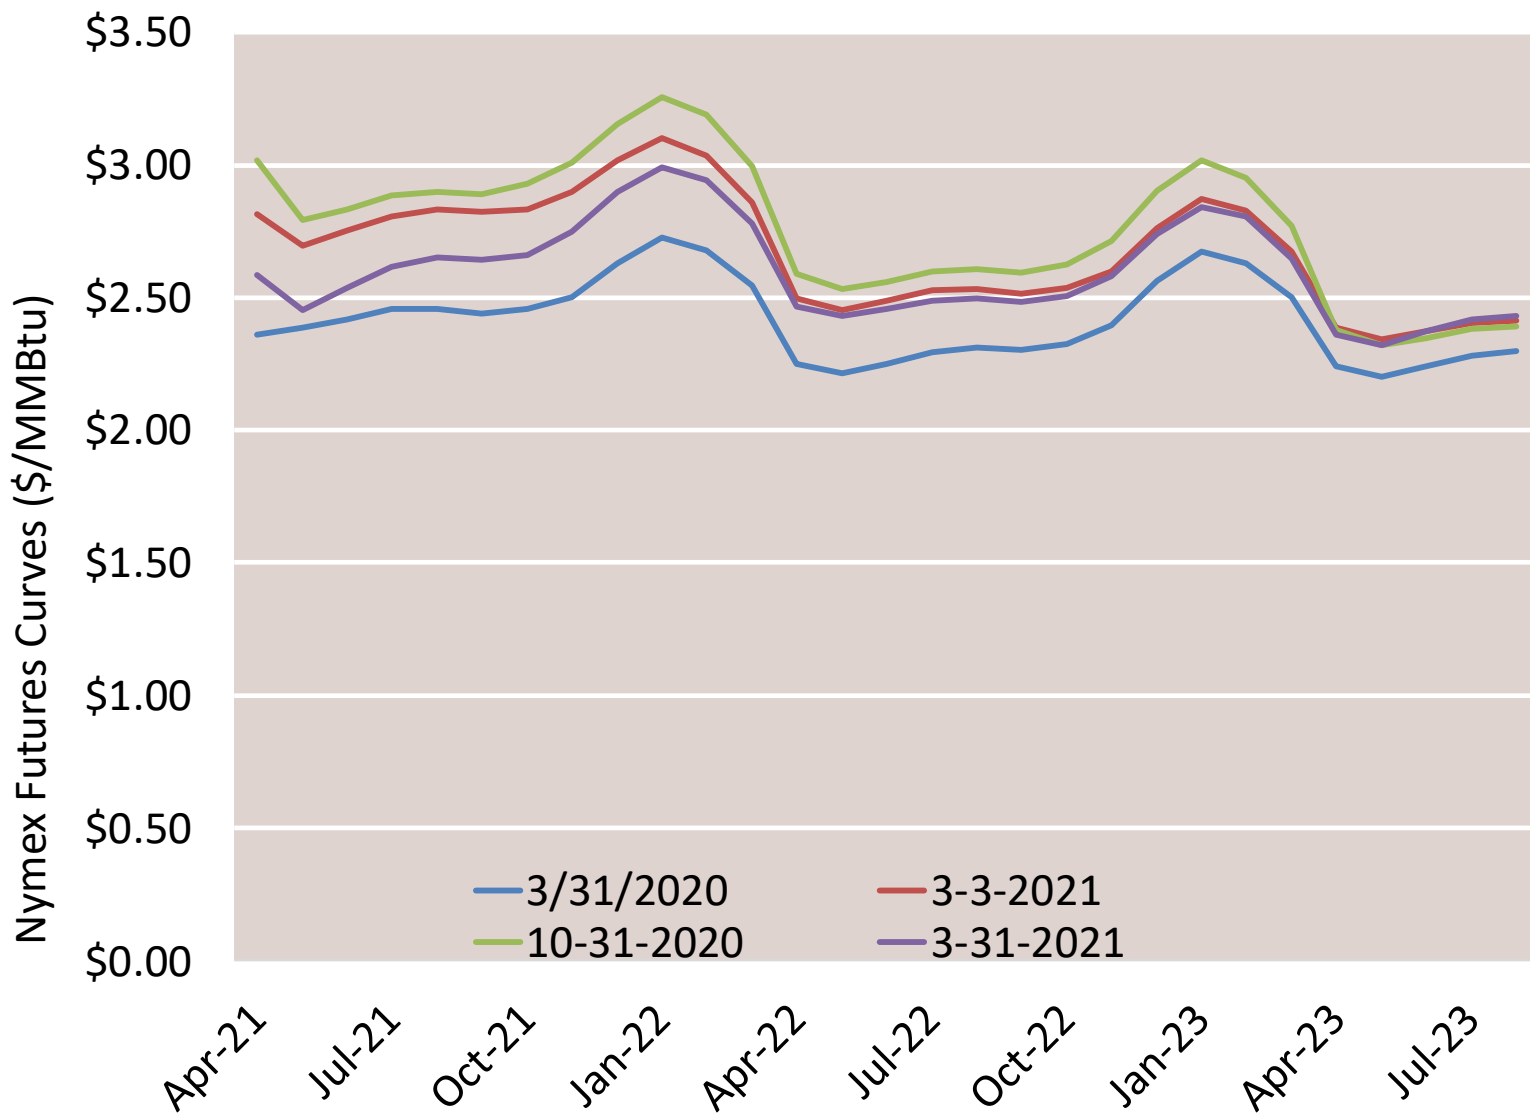

Nymex Futures Curves

Federal Energy Regulatory Commission **Market Assessments**