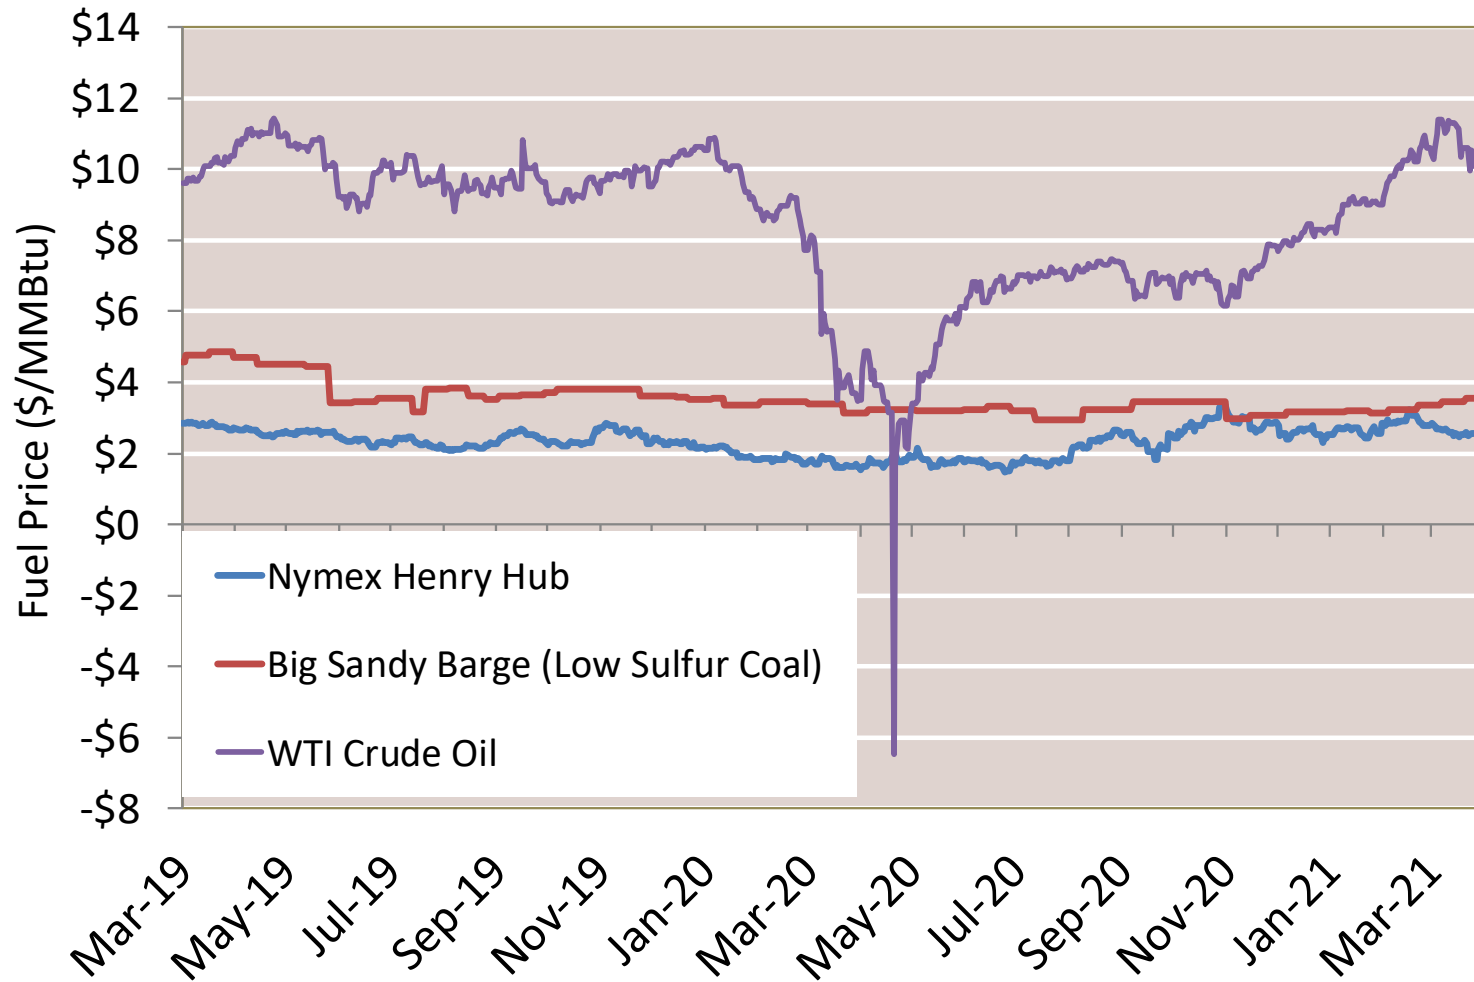

Fuels Price Graphic

Federal Energy Regulatory Commission **Market Assessments**