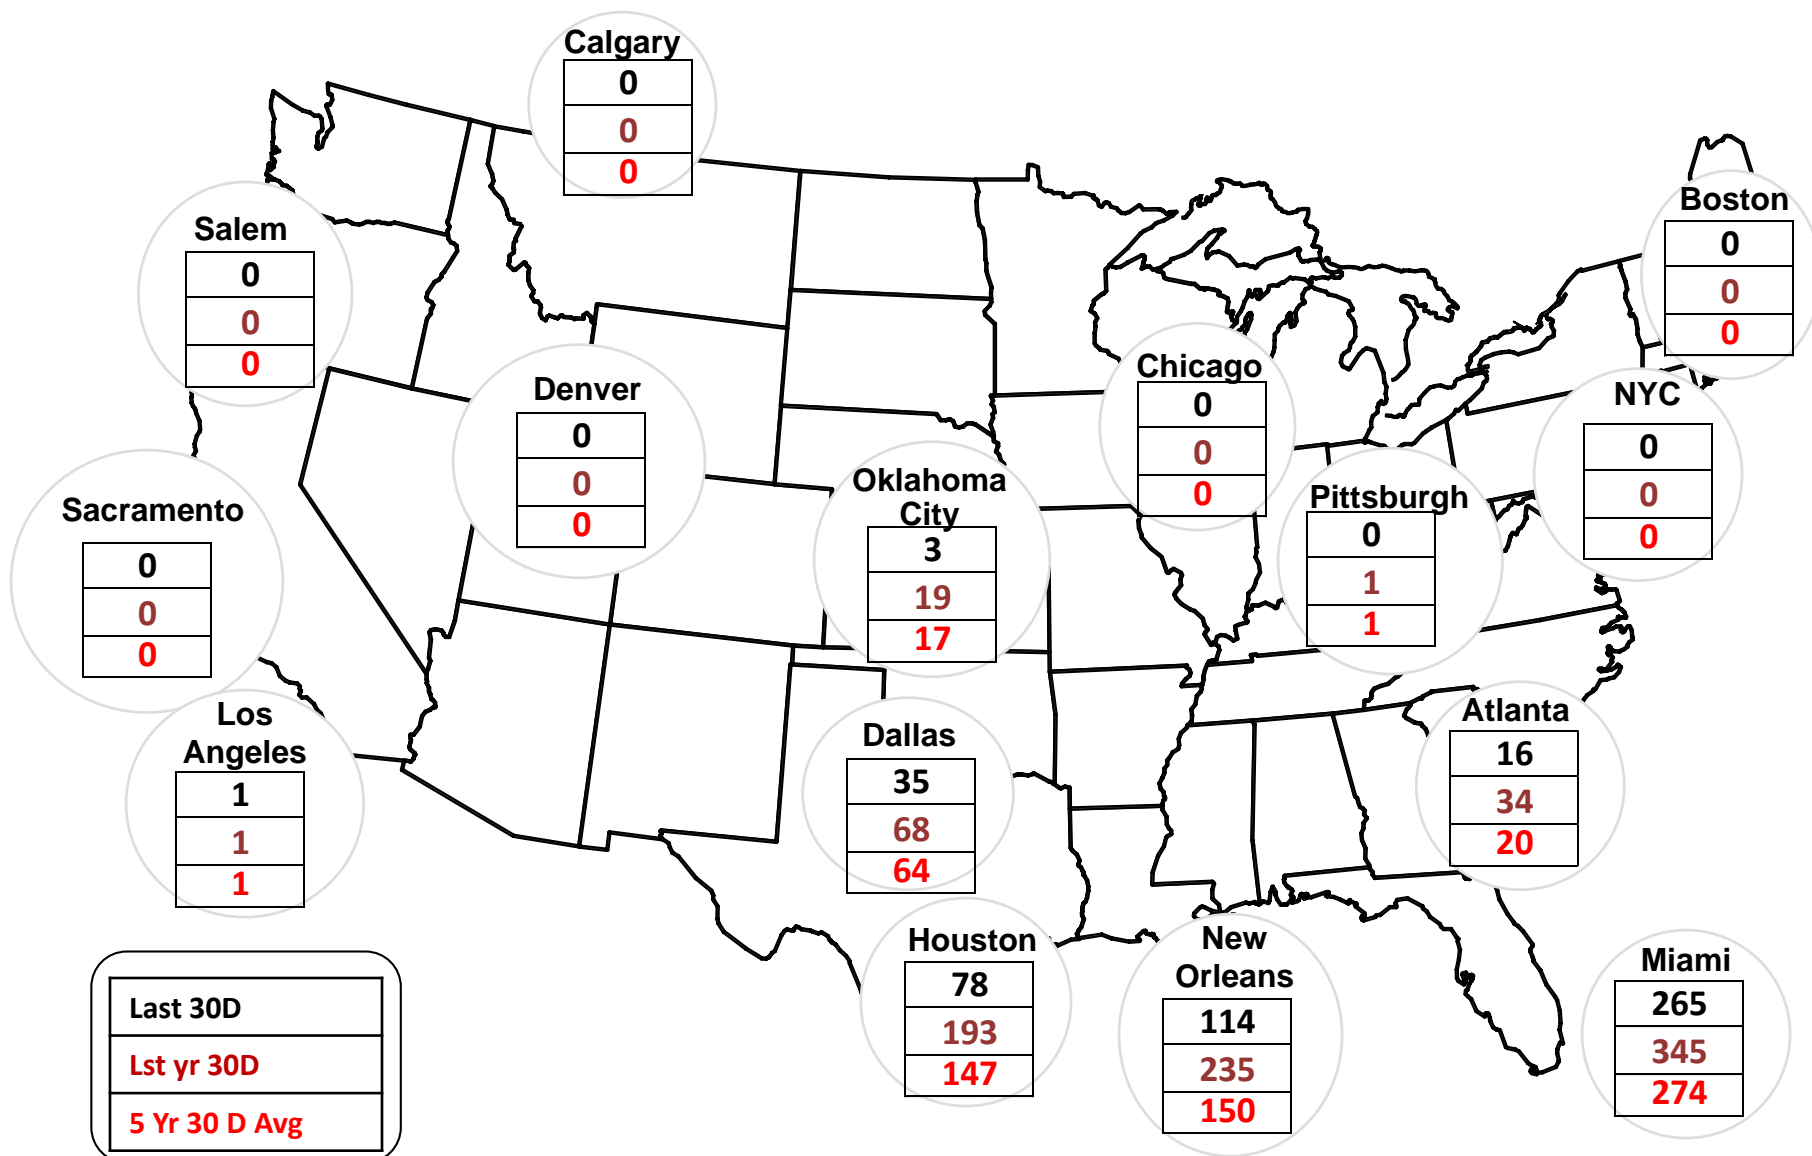

Cumulative Cooling Degree Days (CDDs) by City 30 Day Intervals

Federal Energy Regulatory Commission **Market Assessments**

Source: Derived from *Bloomberg Weather* data.

Updated Apr-2021