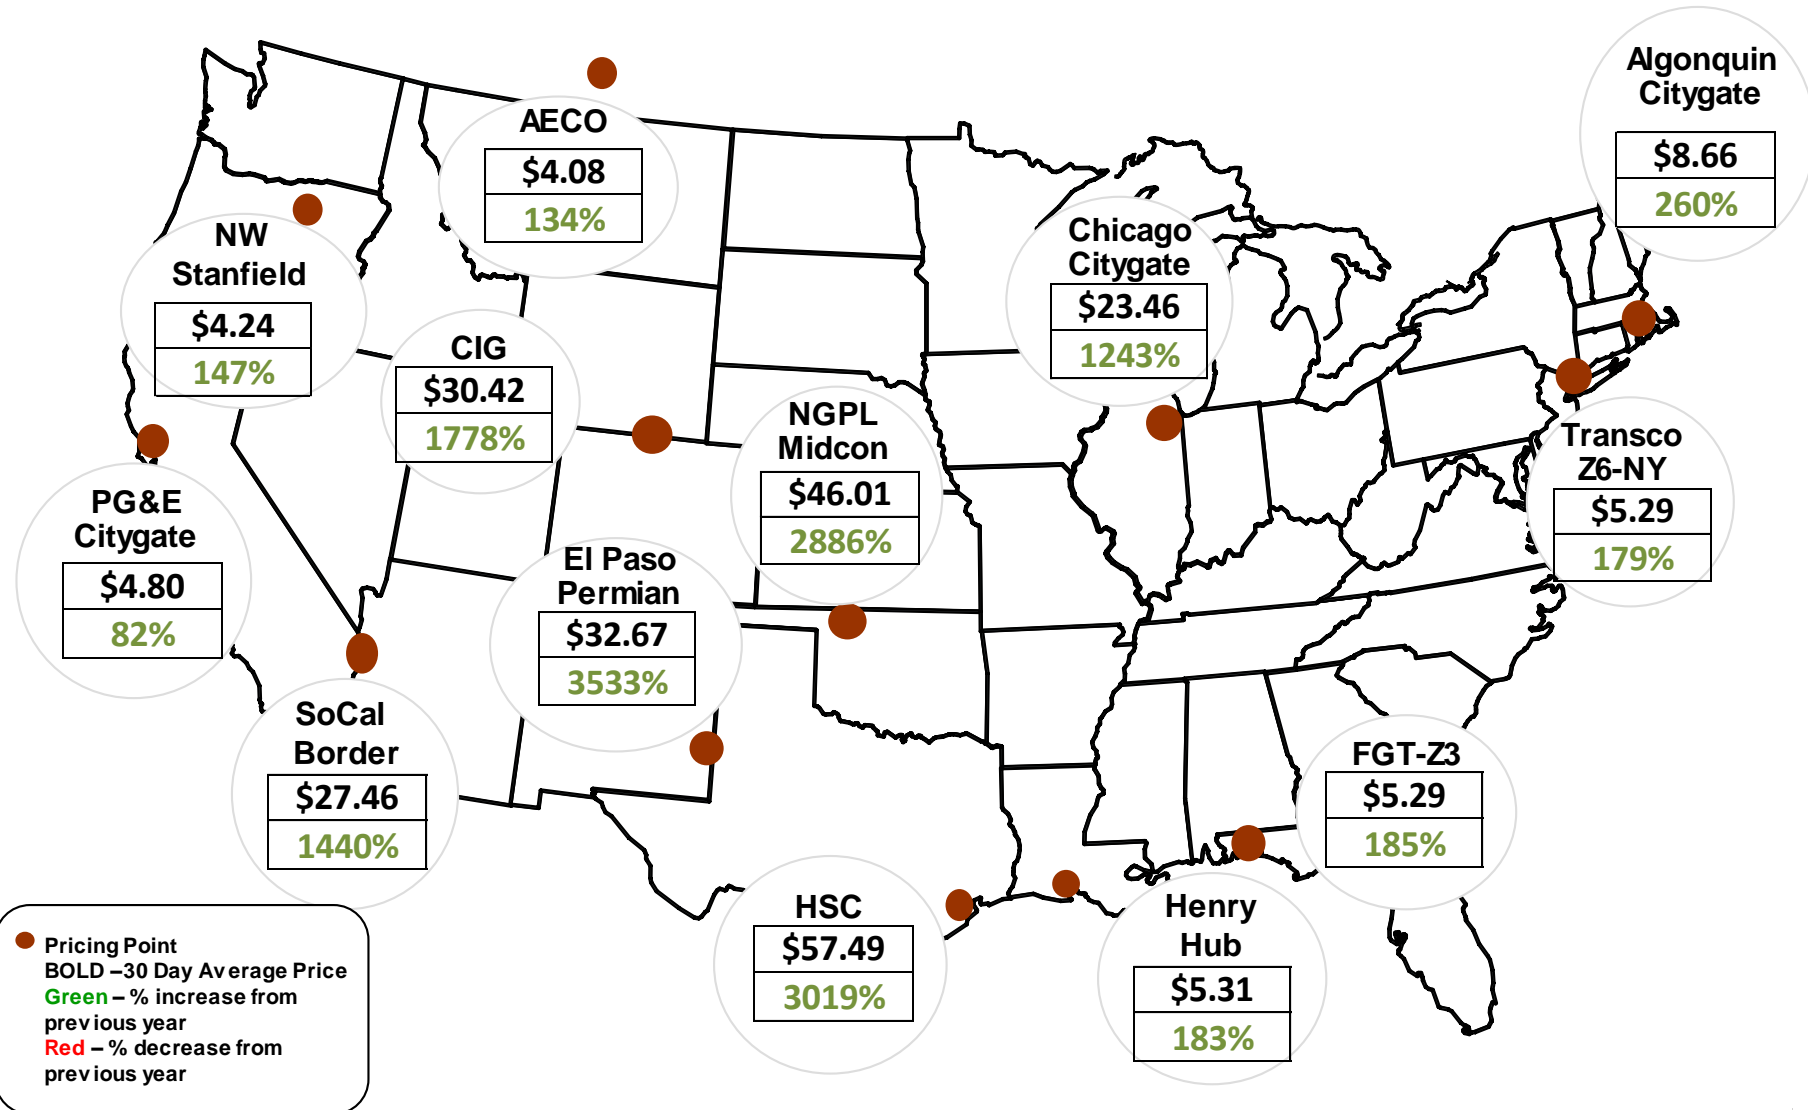

Day Ahead Natural Gas Prices 30 Day Average ($/MMBtu)

Federal Energy Regulatory Commission **Market Assessments**