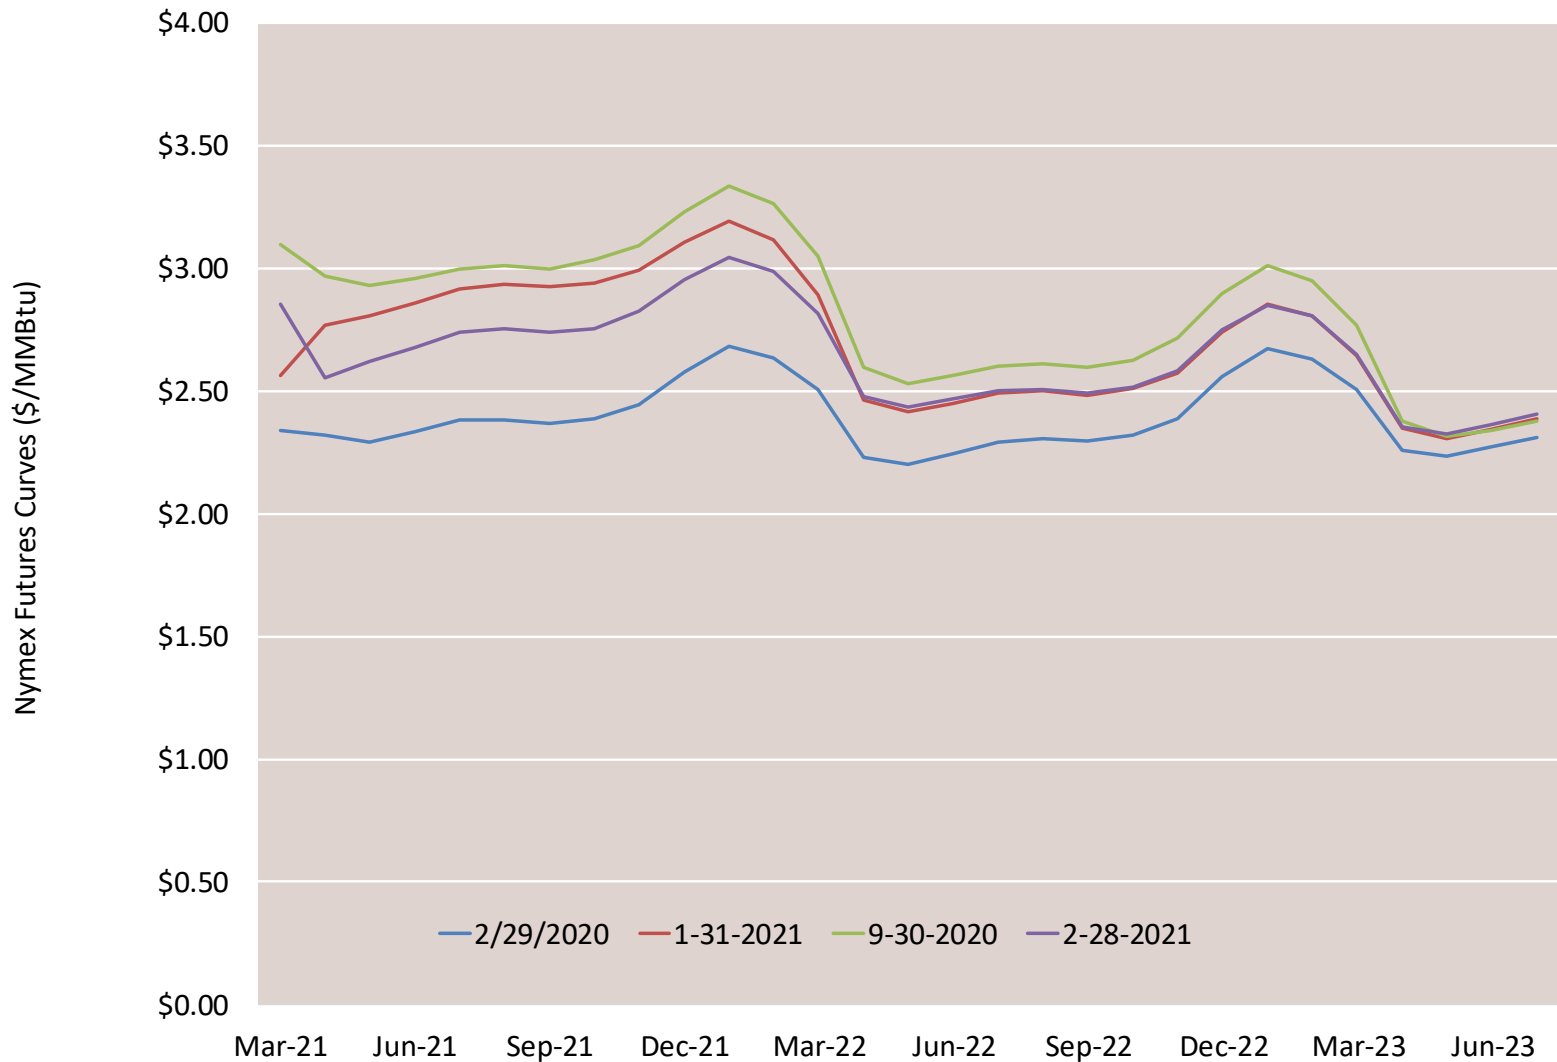

Nymex Futures Curves

Federal Energy Regulatory Commission **Market Assessments**