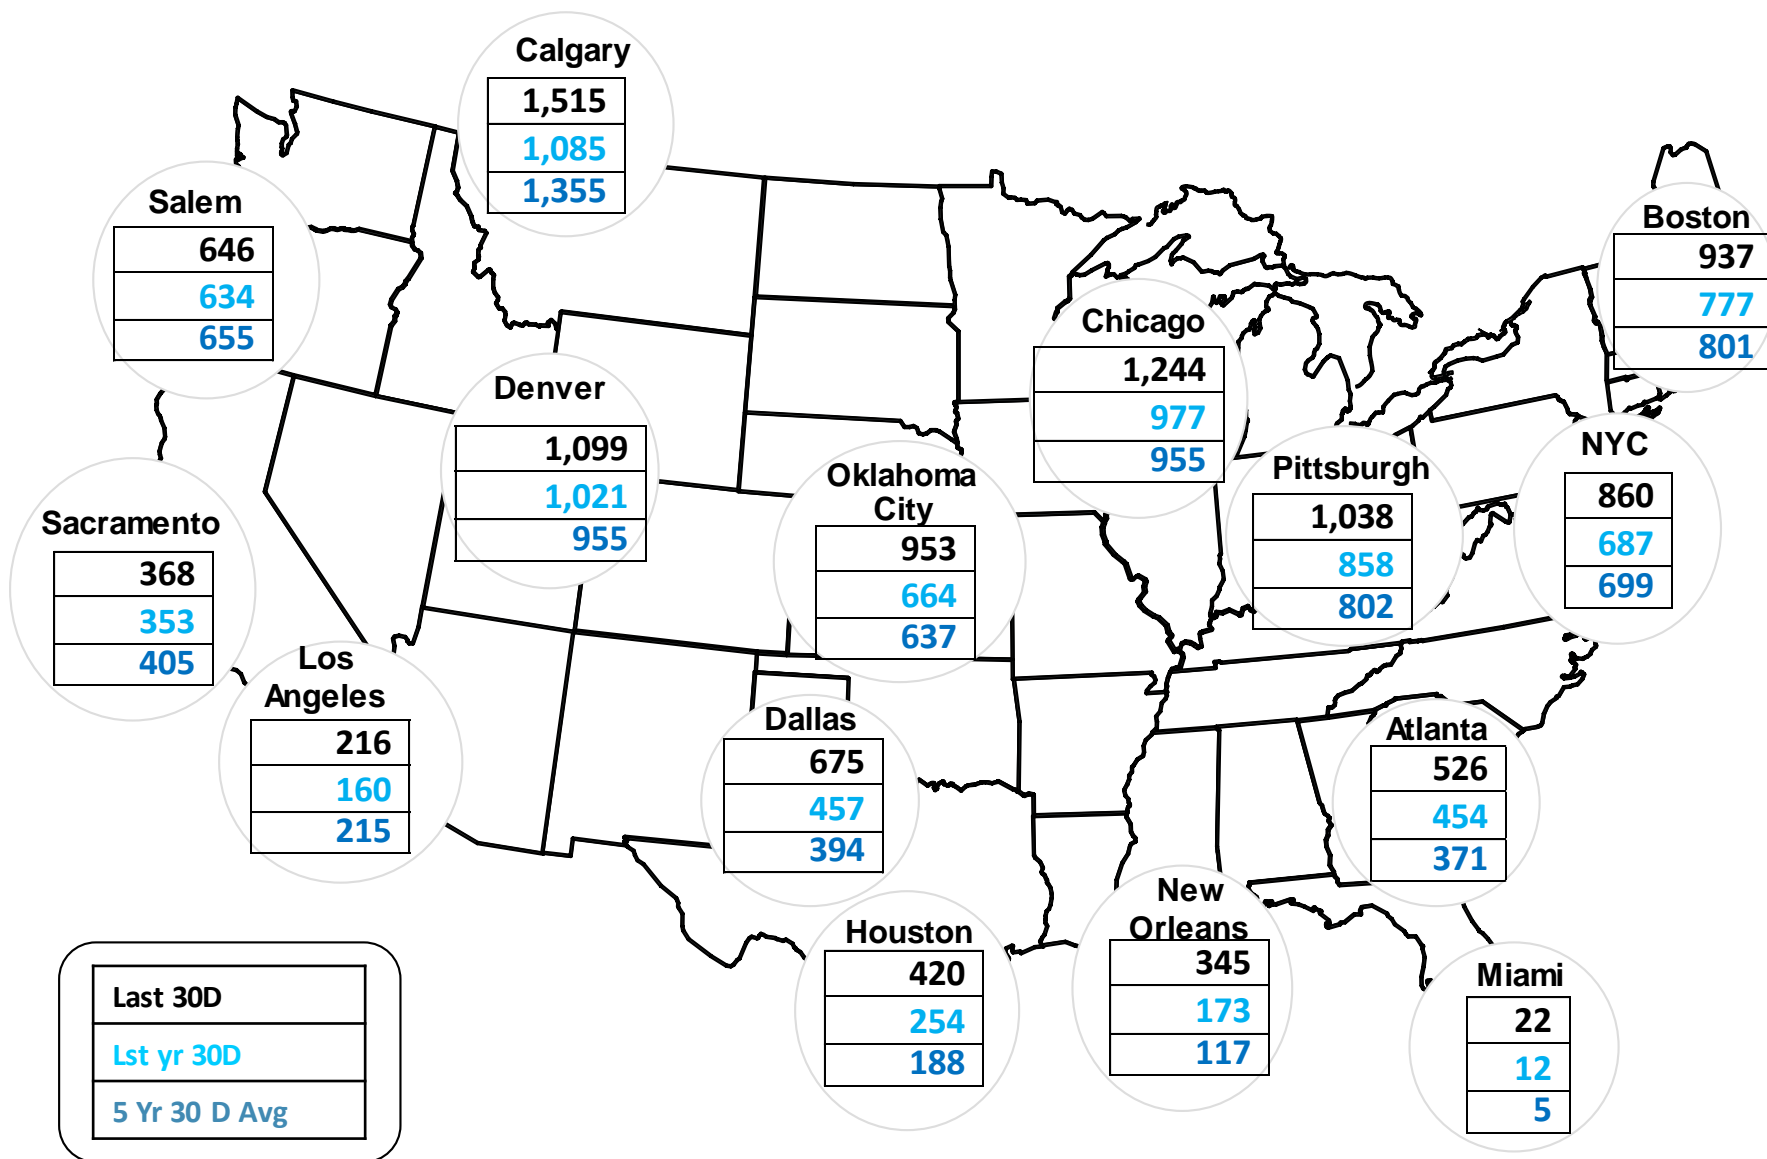

# Cumulative Heating Degree Days (HDDs) by City 30 Day Intervals

Federal Energy Regulatory Commission **Market Assessments**

# Cumulative Cooling Degree Days (CDDs) by City 30 Day Intervals

Federal Energy Regulatory Commission **Market Assessments**