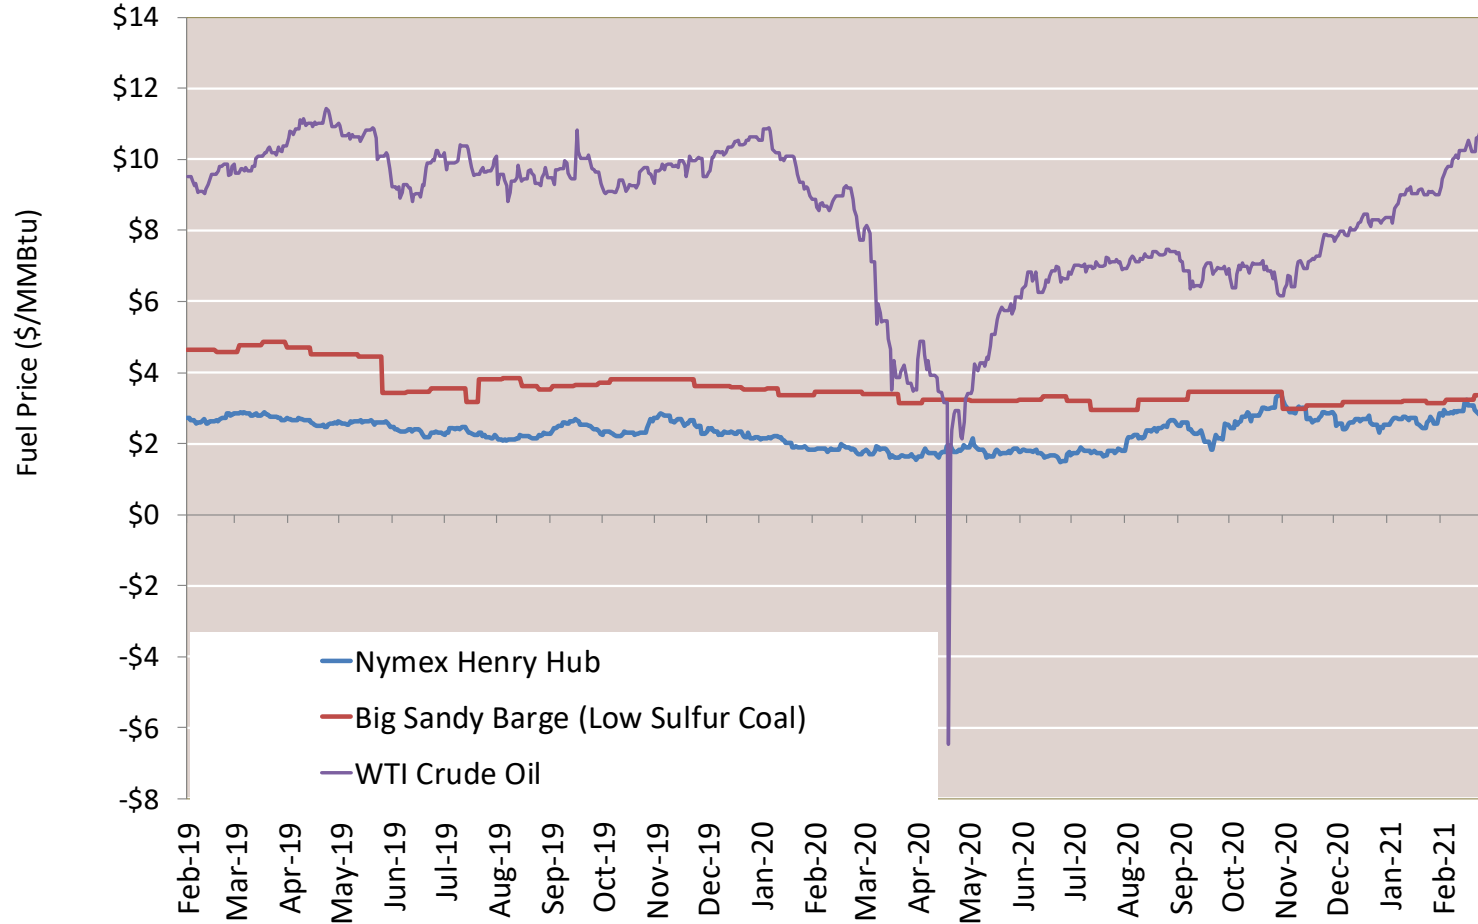

Fuels Price Graphic

Federal Energy Regulatory Commission **Market Assessments**