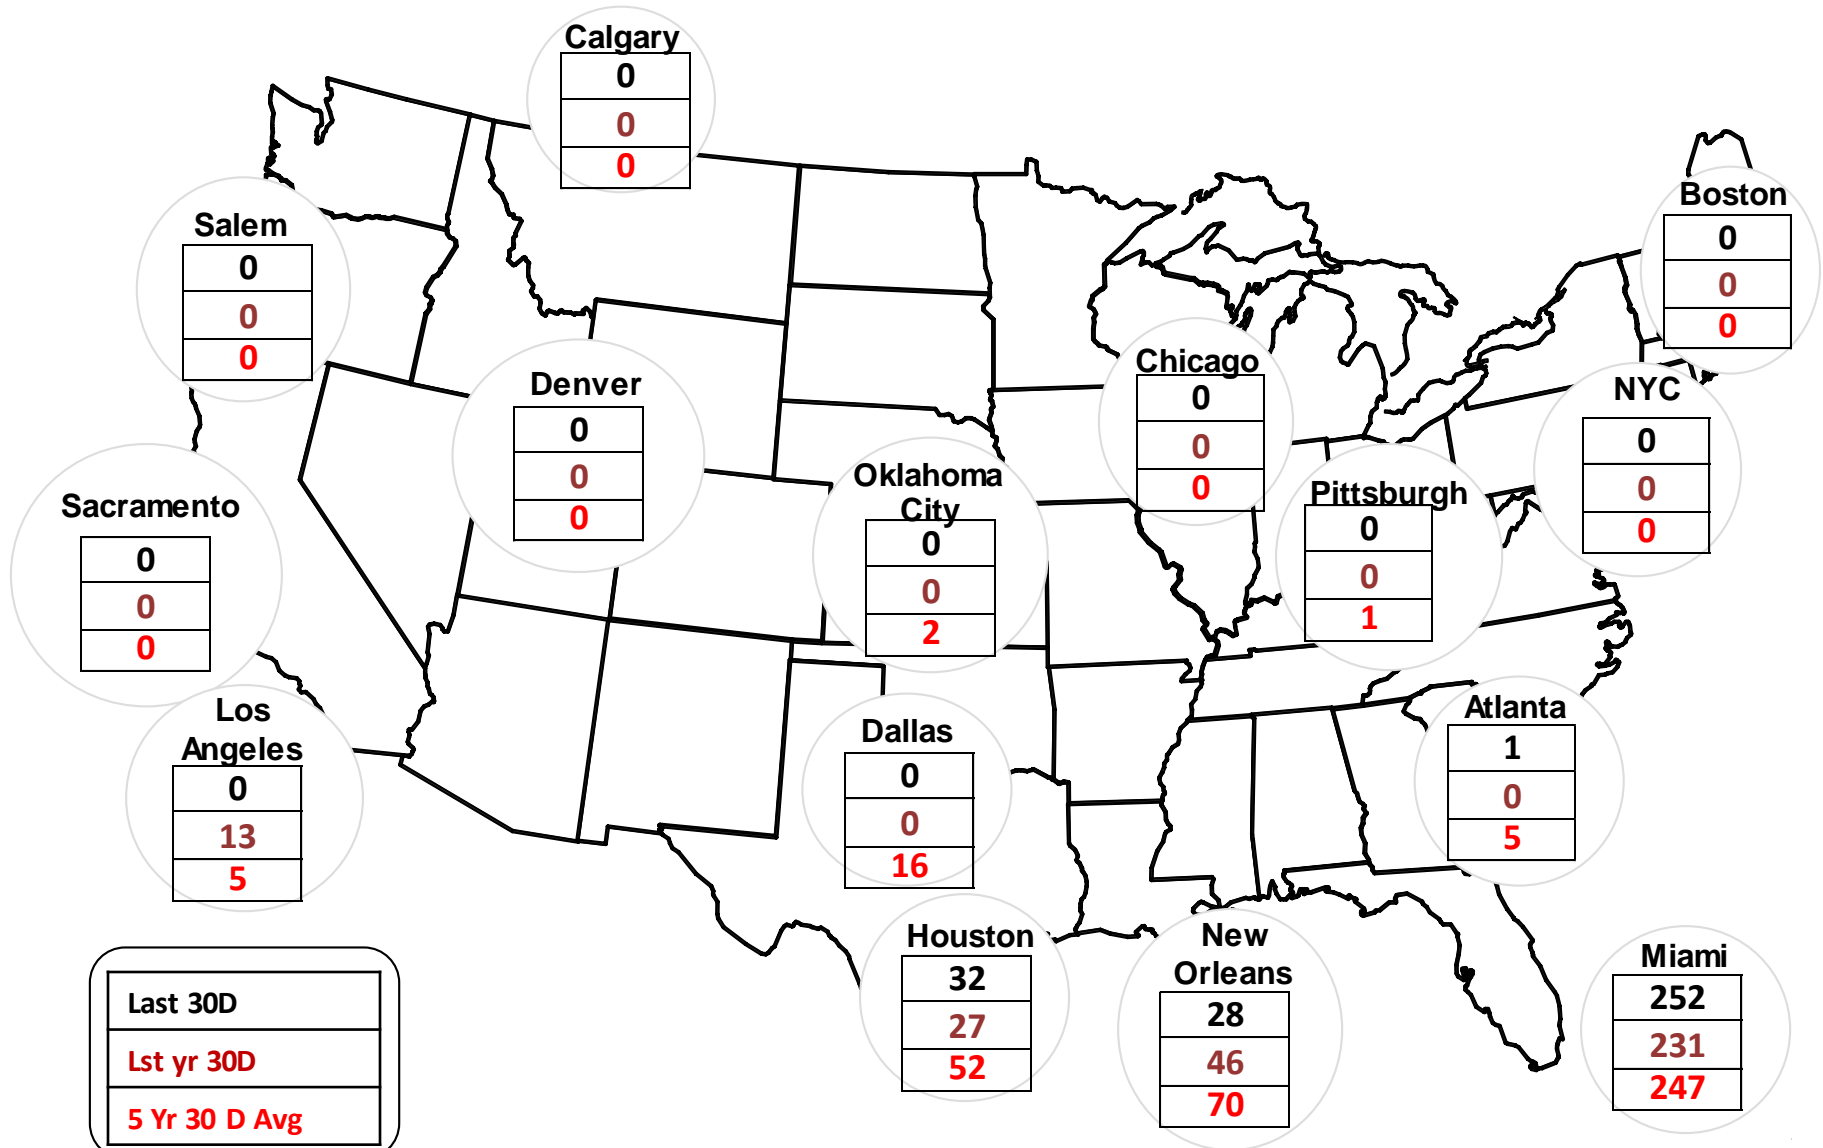

# Cumulative Heating Degree Days (HDDs) by City 30 Day Intervals

Federal Energy Regulatory Commission **Market Assessments**

# Cumulative Cooling Degree Days (CDDs) by City 30 Day Intervals

Federal Energy Regulatory Commission **Market Assessments**