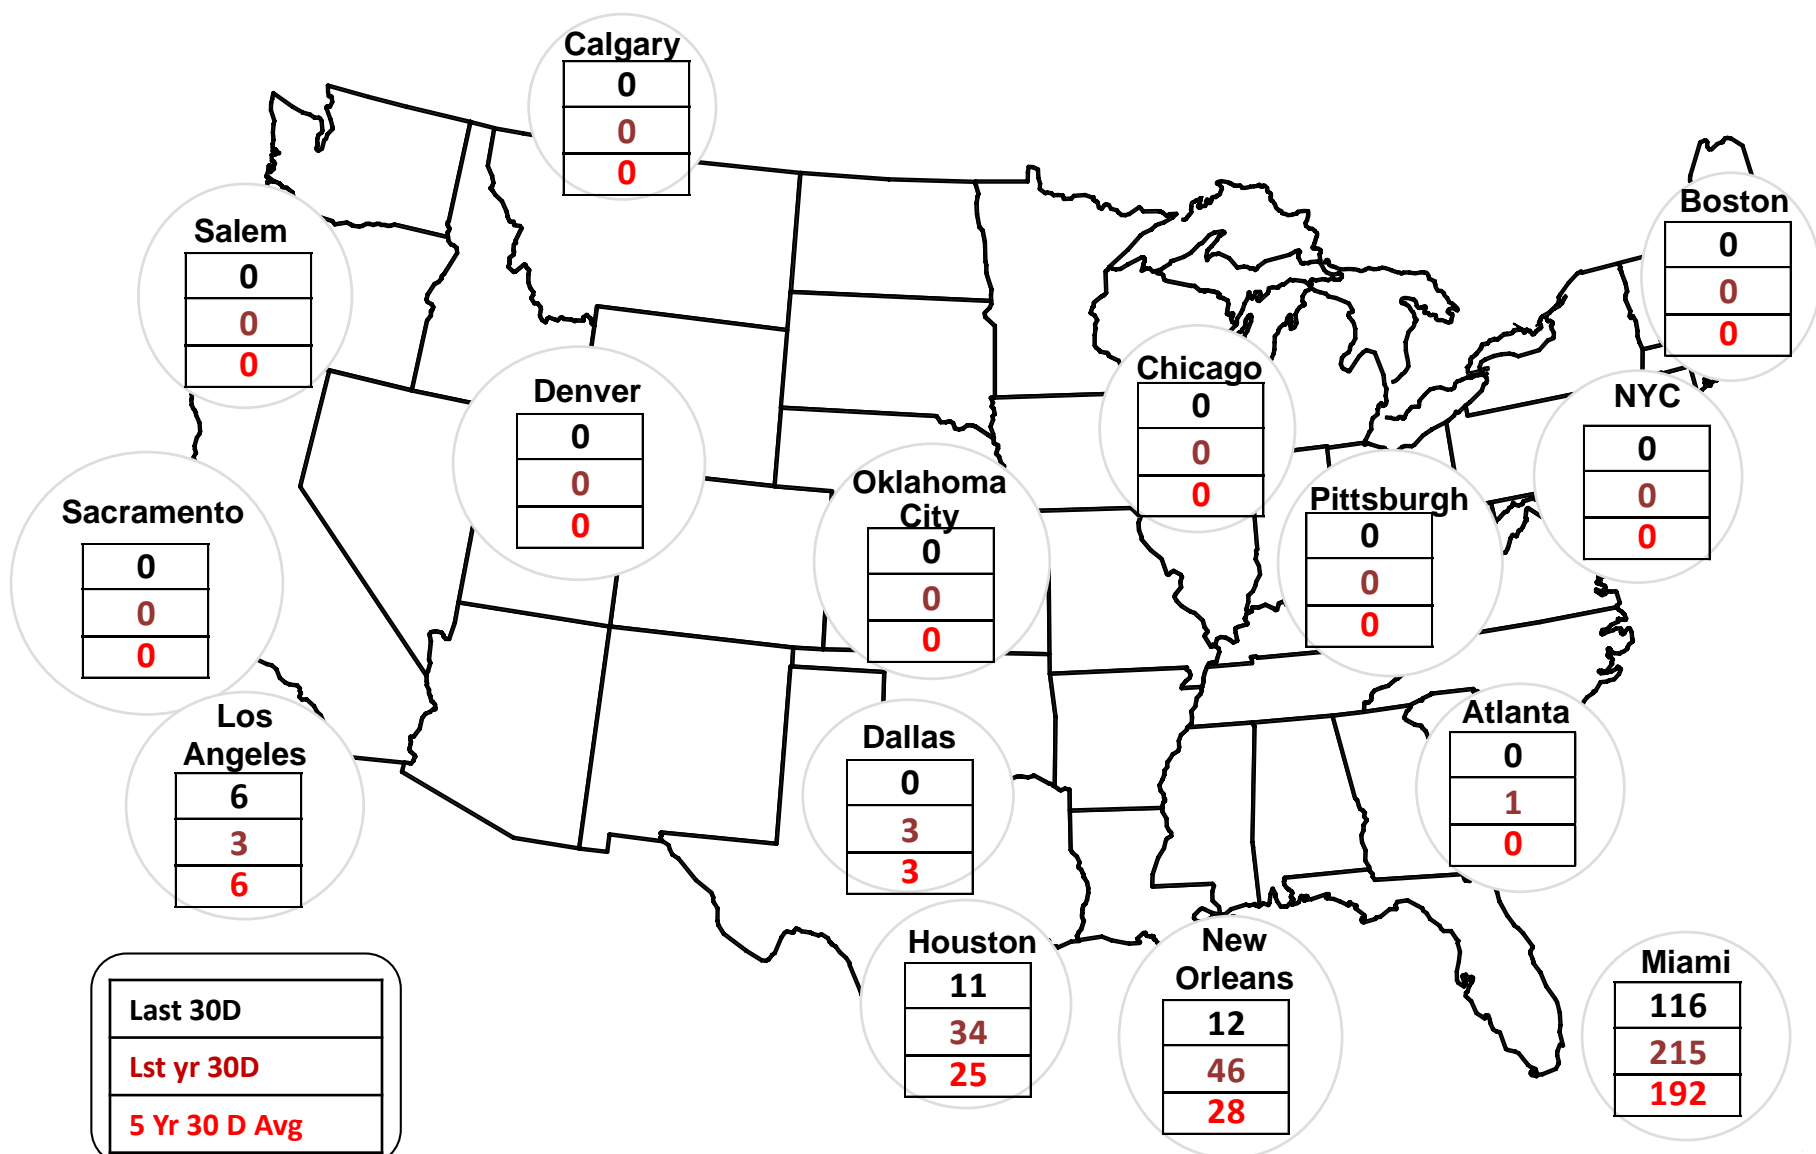

Cumulative Heating Degree Days (HDDs) by City 30 Day Intervals

Federal Energy Regulatory Commission **Market Assessments**

Cumulative Cooling Degree Days (CDDs) by City 30 Day Intervals

Federal Energy Regulatory Commission **Market Assessments**