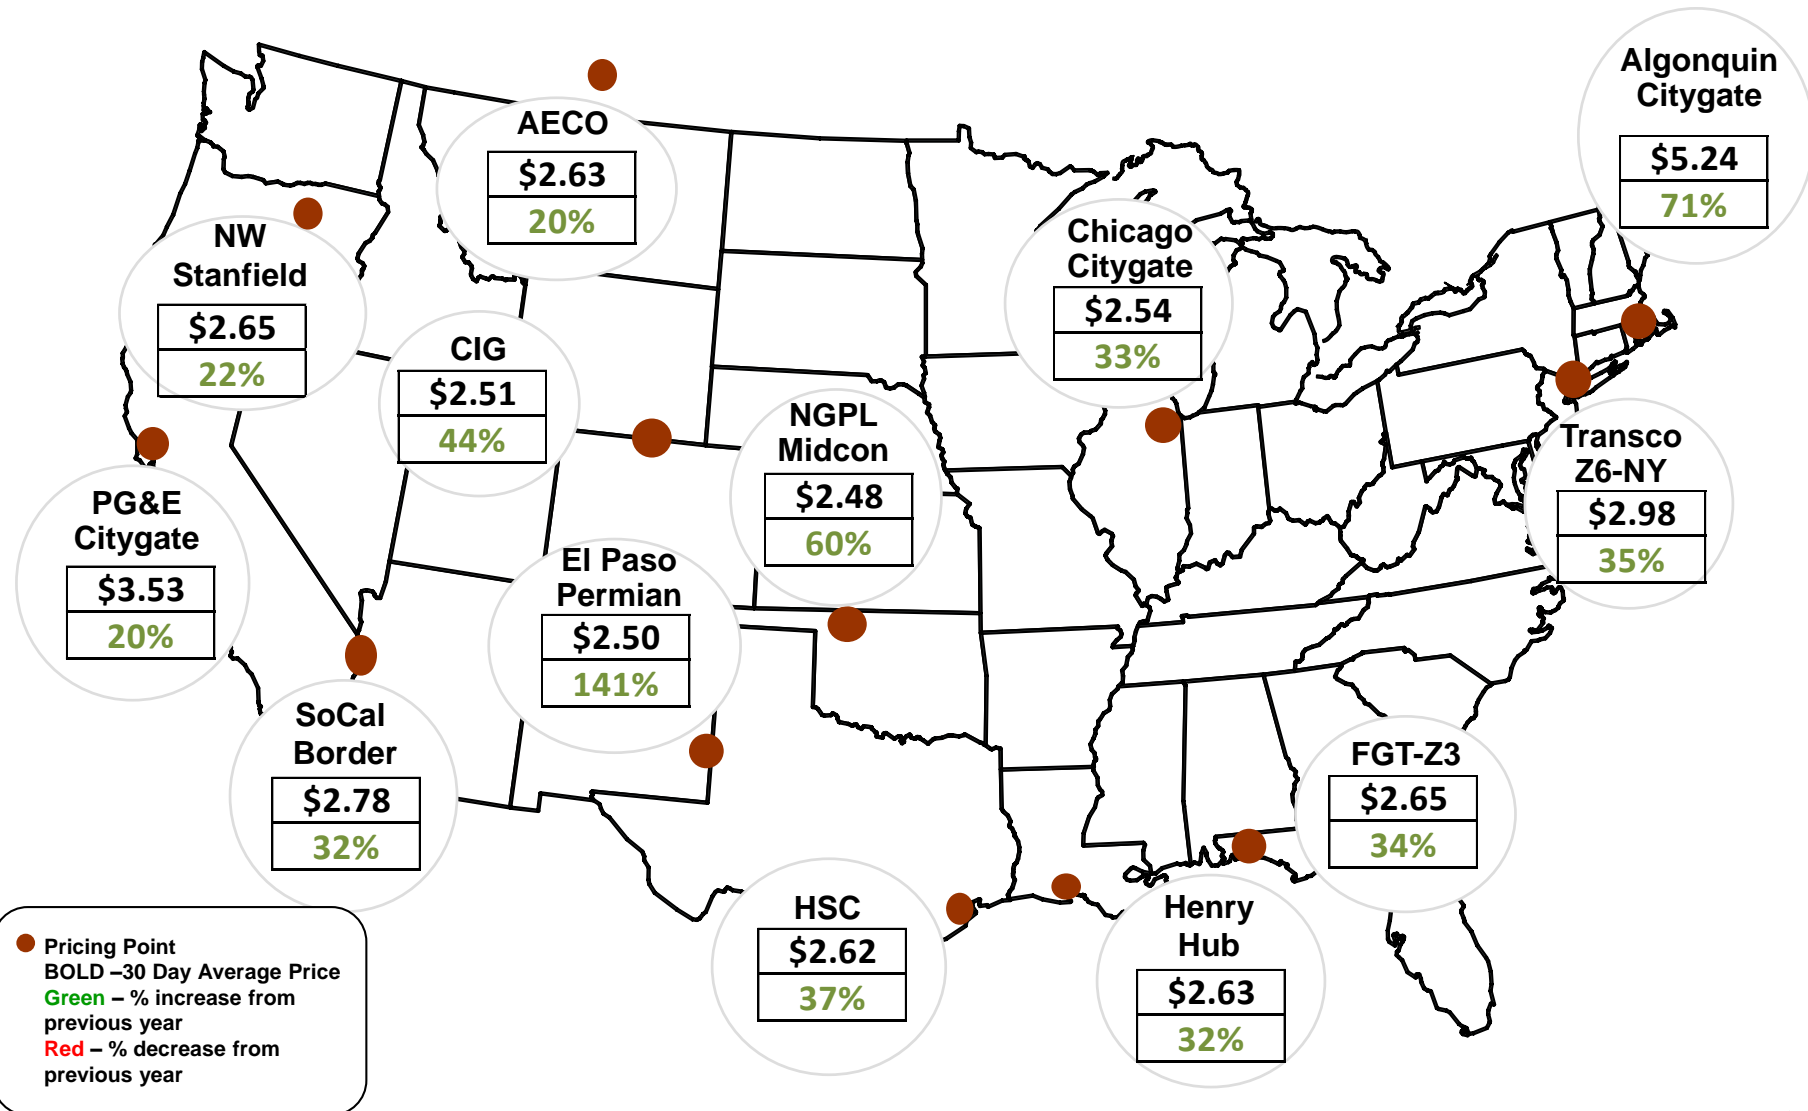

Day Ahead Natural Gas Prices 30 Day Average ($/MMBtu)

Federal Energy Regulatory Commission **Market Assessments**