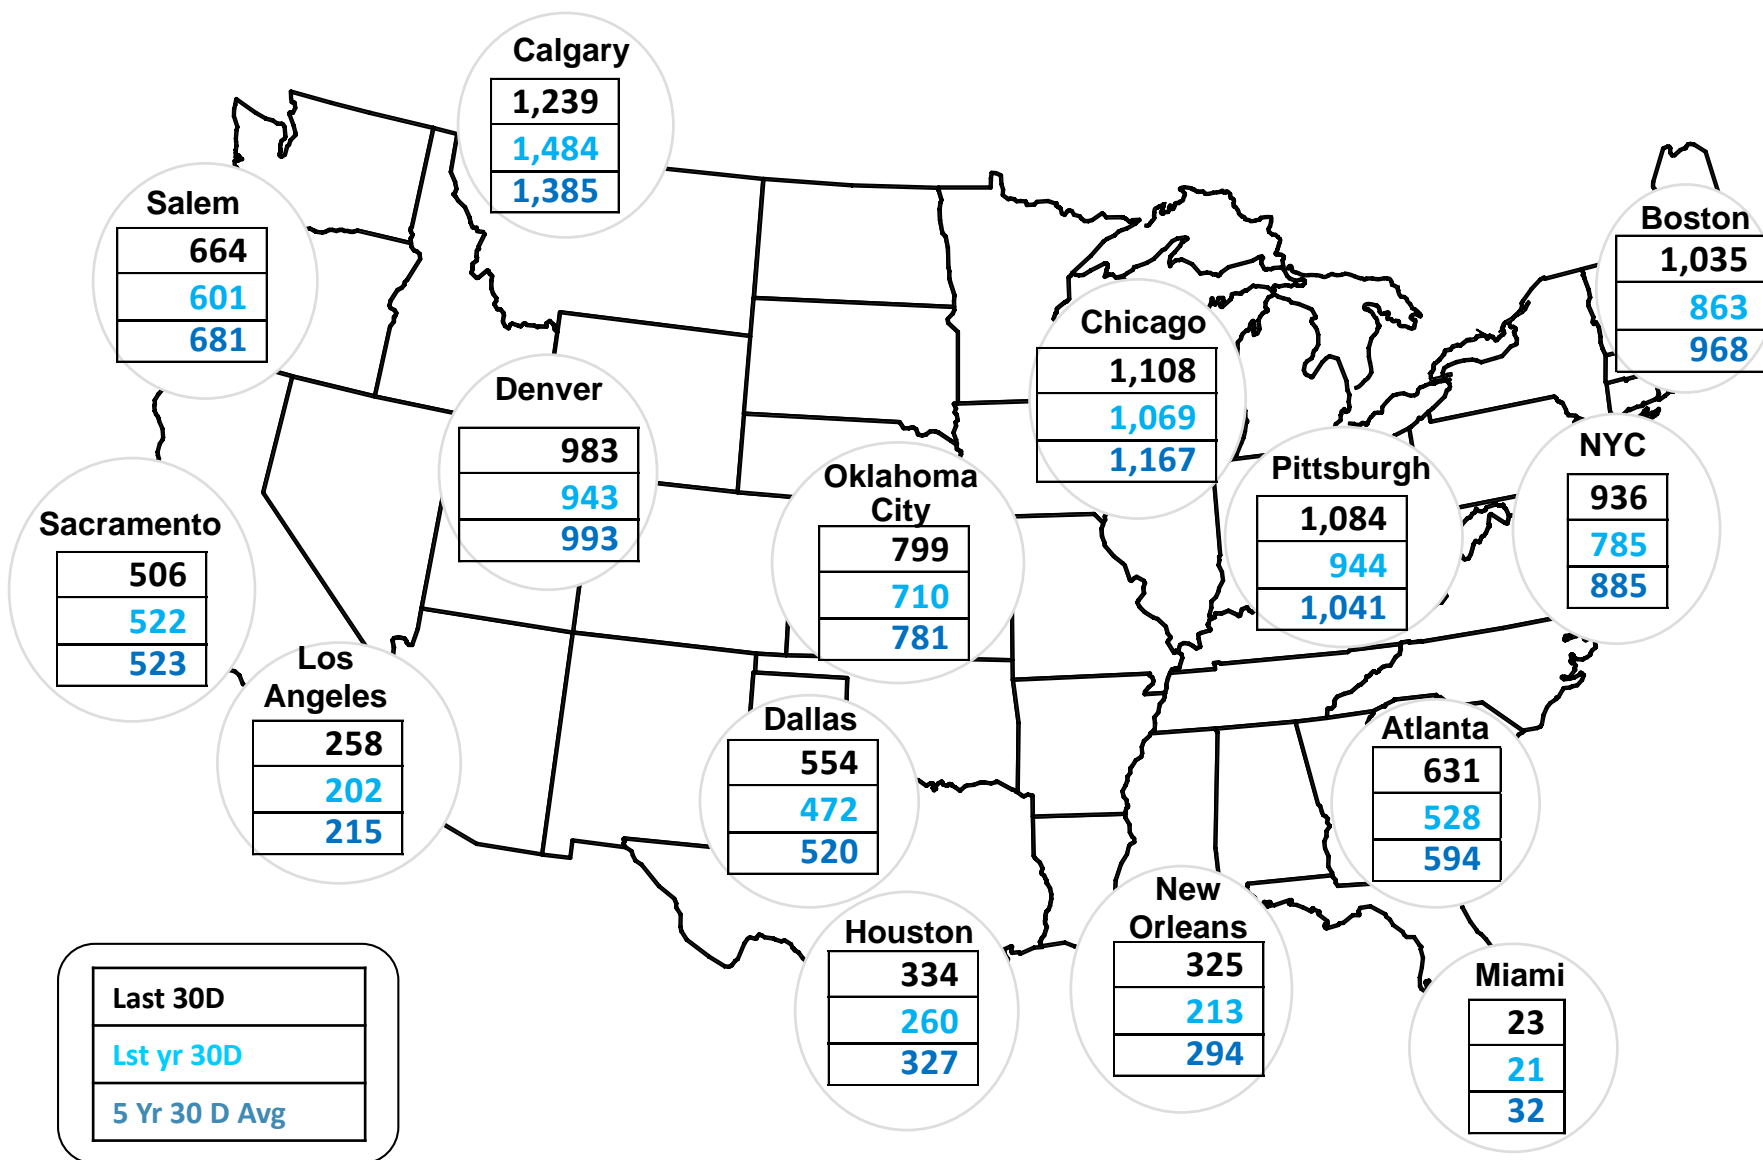

Cumulative Heating Degree Days (HDDs) by City 30 Day Intervals

Federal Energy Regulatory Commission **Market Assessments**

Cumulative Cooling Degree Days (CDDs) by City 30 Day Intervals

Federal Energy Regulatory Commission **Market Assessments**