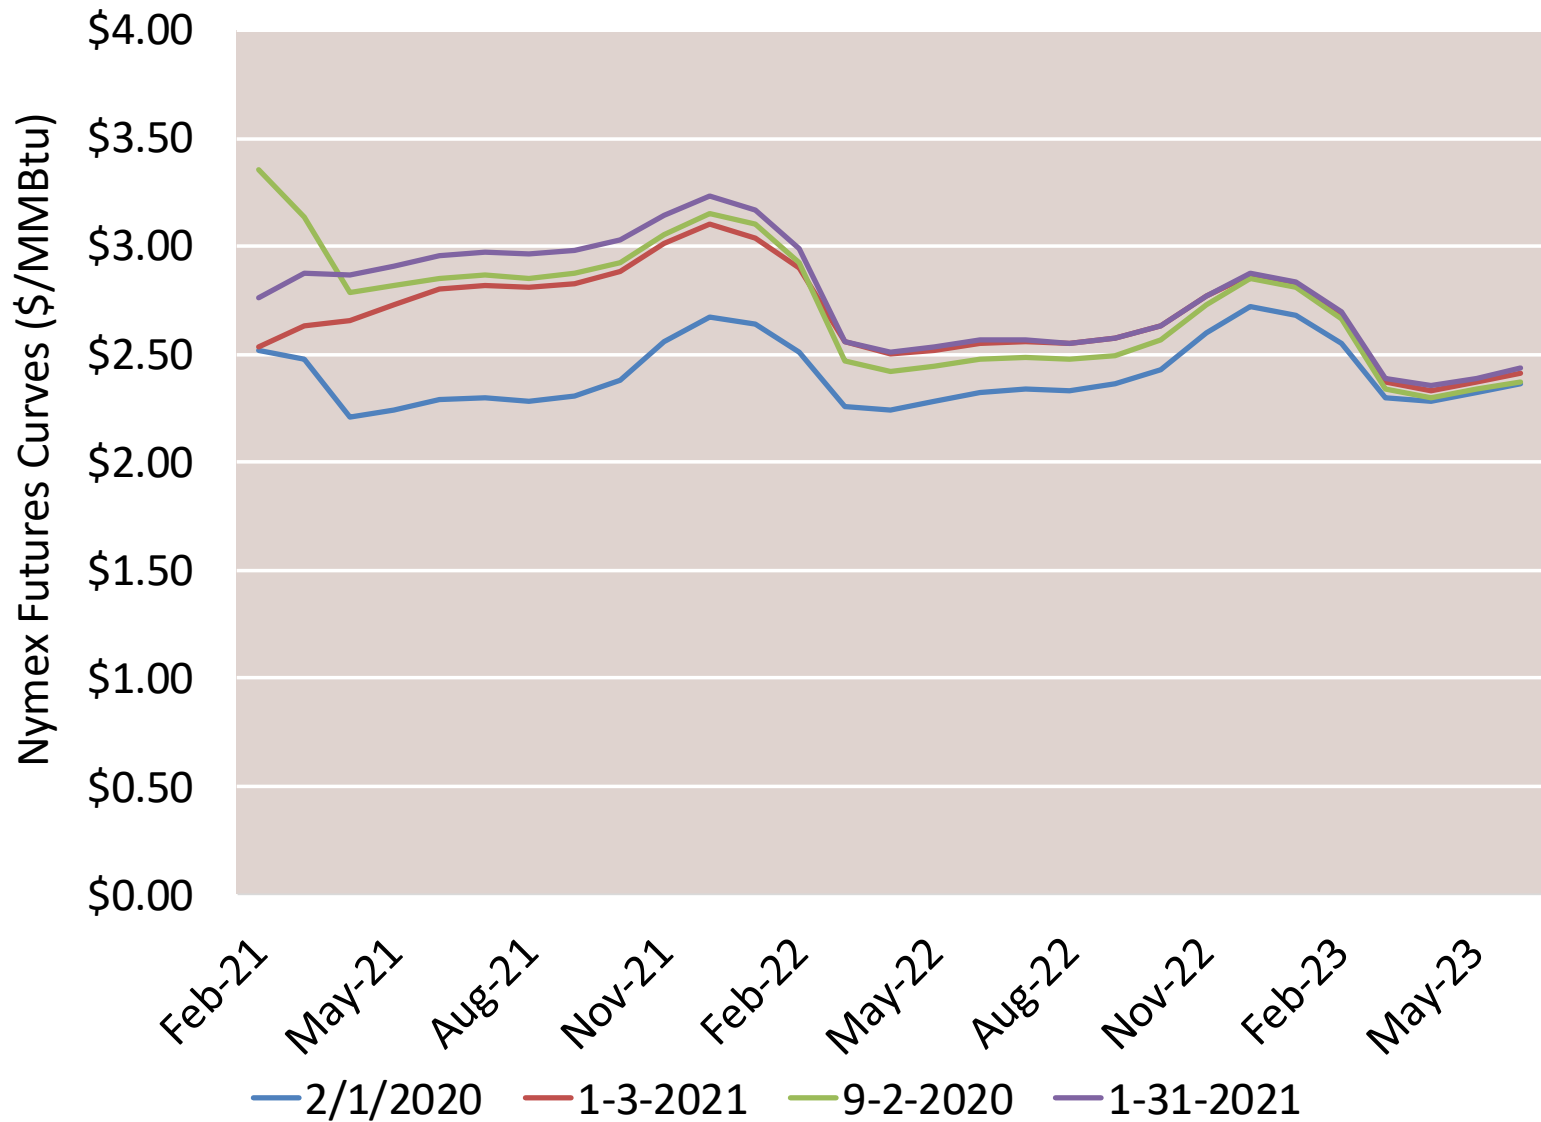

Source: Bloomberg Weather Data

Updated Feb-2021

Day Ahead Natural Gas Prices 30 Day Average (\$/MMBtu)

Federal Energy Regulatory Commission **Market Assessments**

Fuels Price Graphic

Federal Energy Regulatory Commission **Market Assessments**

Nymex Futures Curves

Federal Energy Regulatory Commission **Market Assessments**

Brent vs WTI

Federal Energy Regulatory Commission **Market Assessments**

Nymex Settlement

Federal Energy Regulatory Commission **Market Assessments**