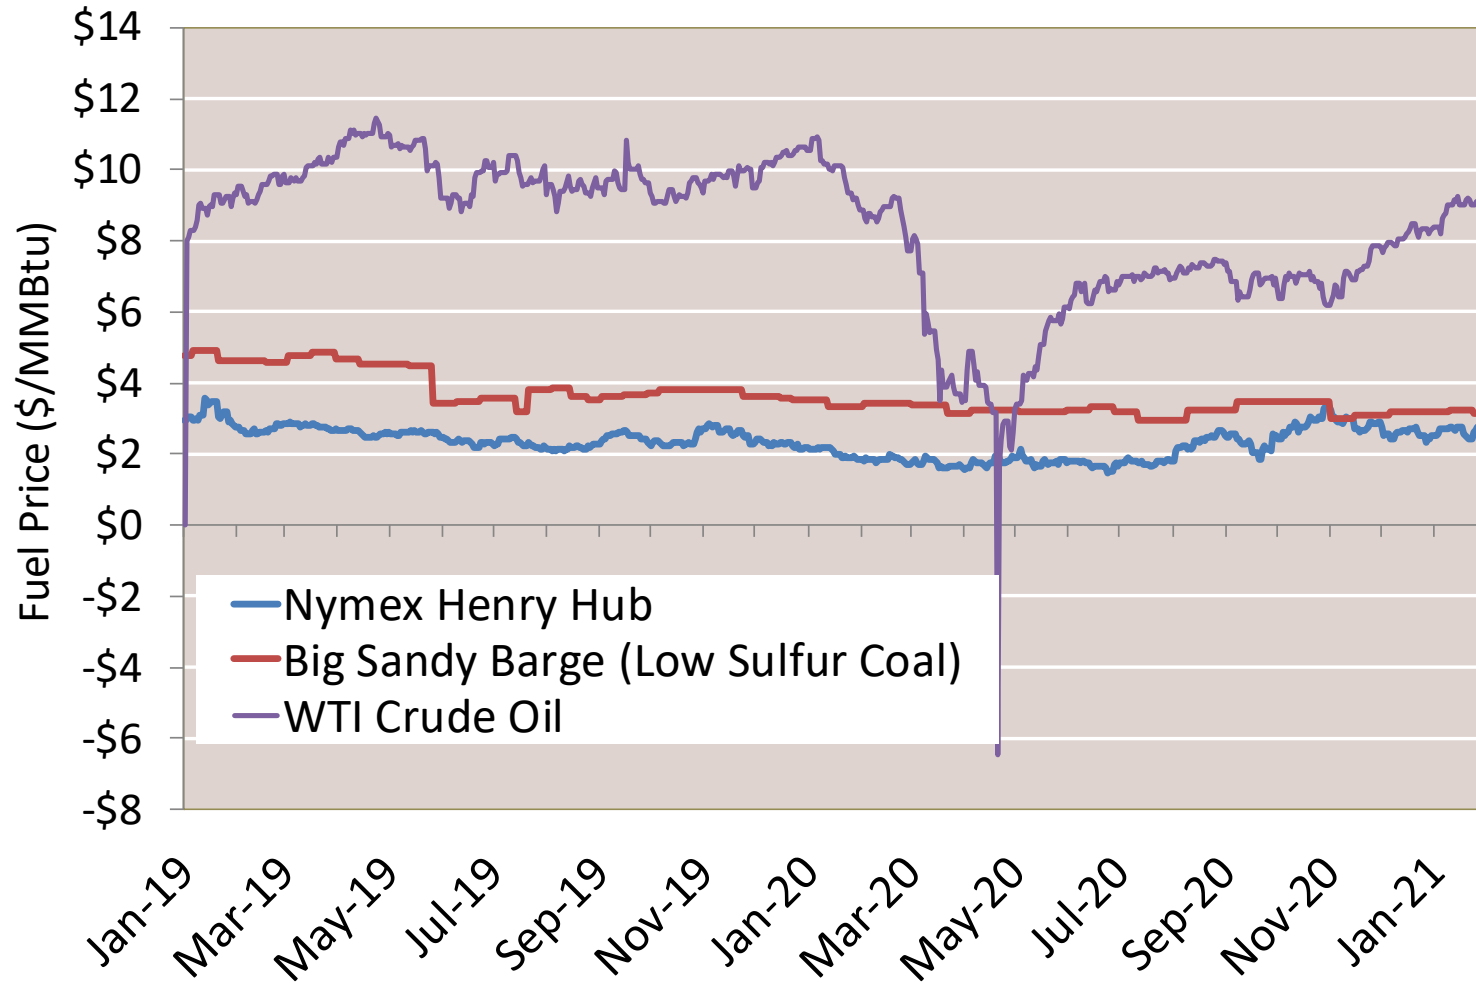

Source: Bloomberg Weather Data

Updated Feb-2021

Day Ahead Natural Gas Prices 30 Day Average (\$/MMBtu)

Federal Energy Regulatory Commission **Market Assessments**

Fuels Price Graphic

Federal Energy Regulatory Commission **Market Assessments**