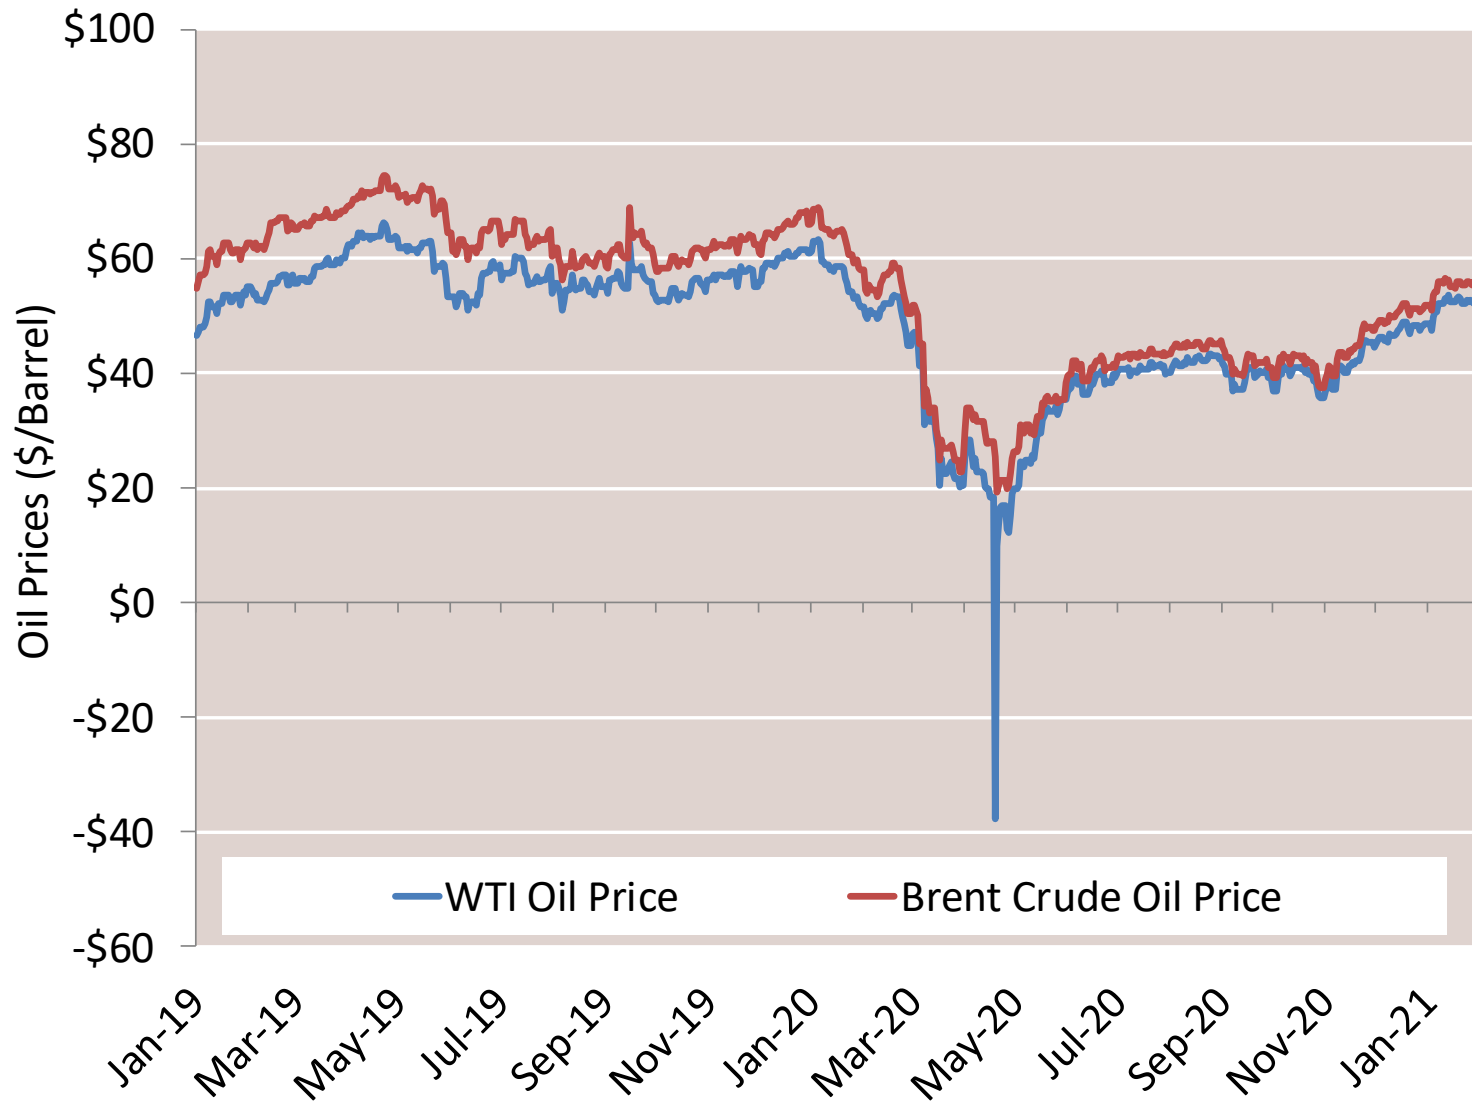

Brent vs WTI

Federal Energy Regulatory Commission **Market Assessments**