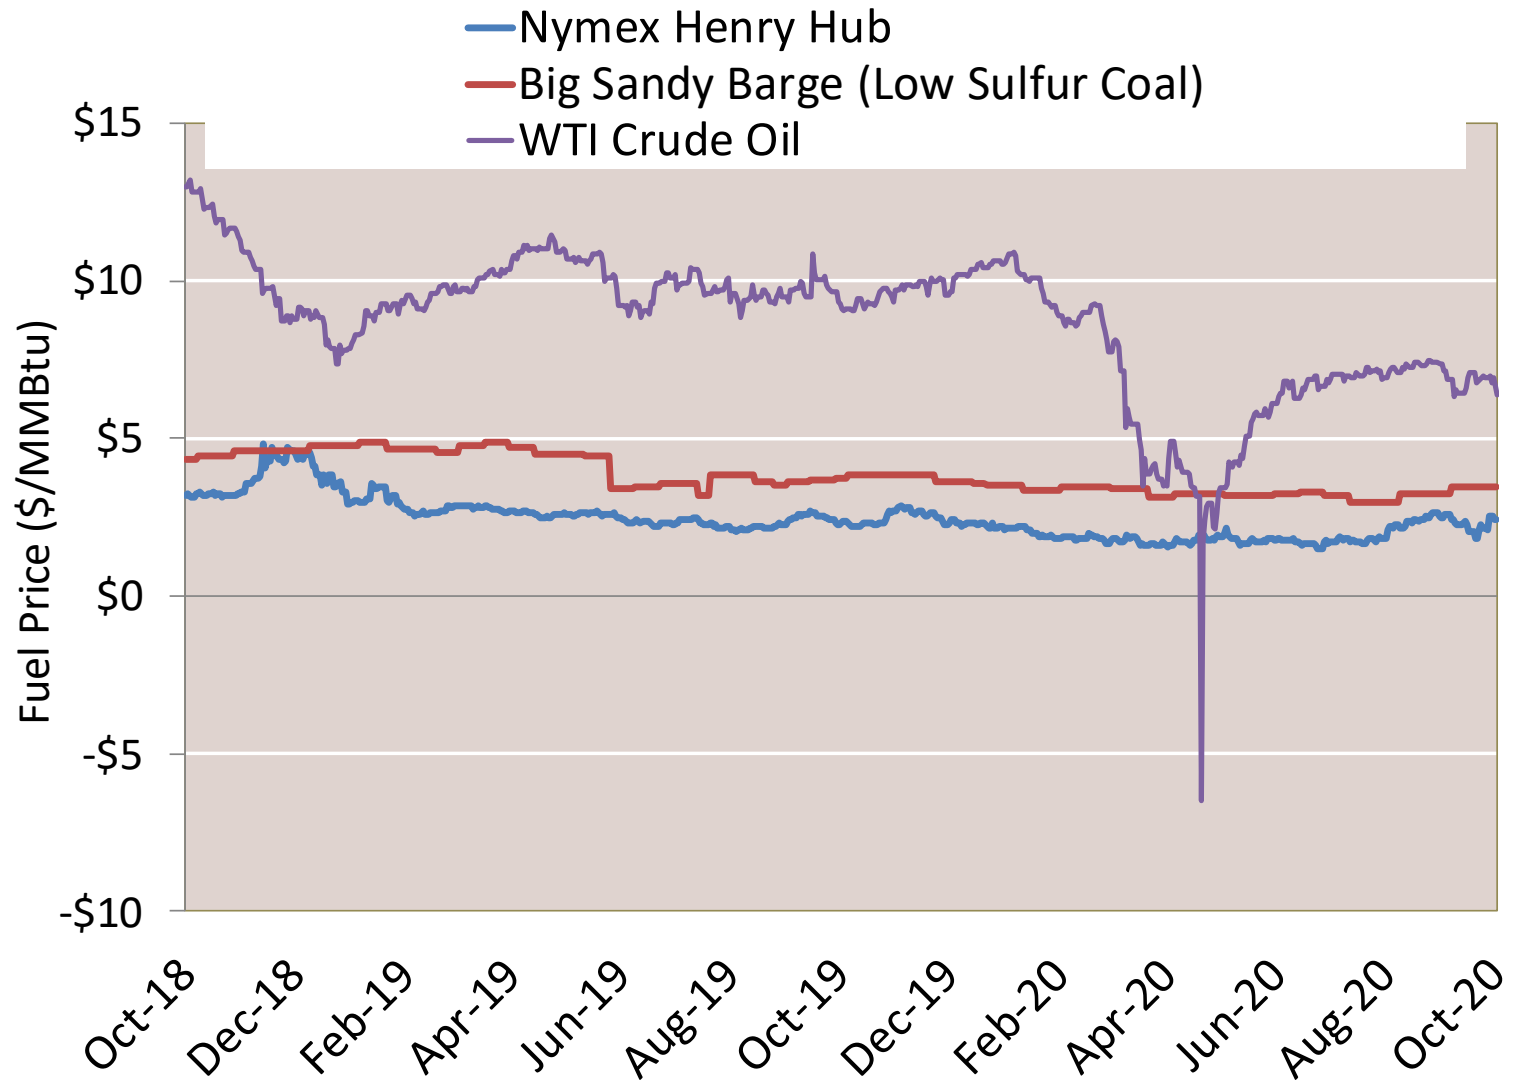

Fuels Price Graphic

Federal Energy Regulatory Commission **Market Assessments**