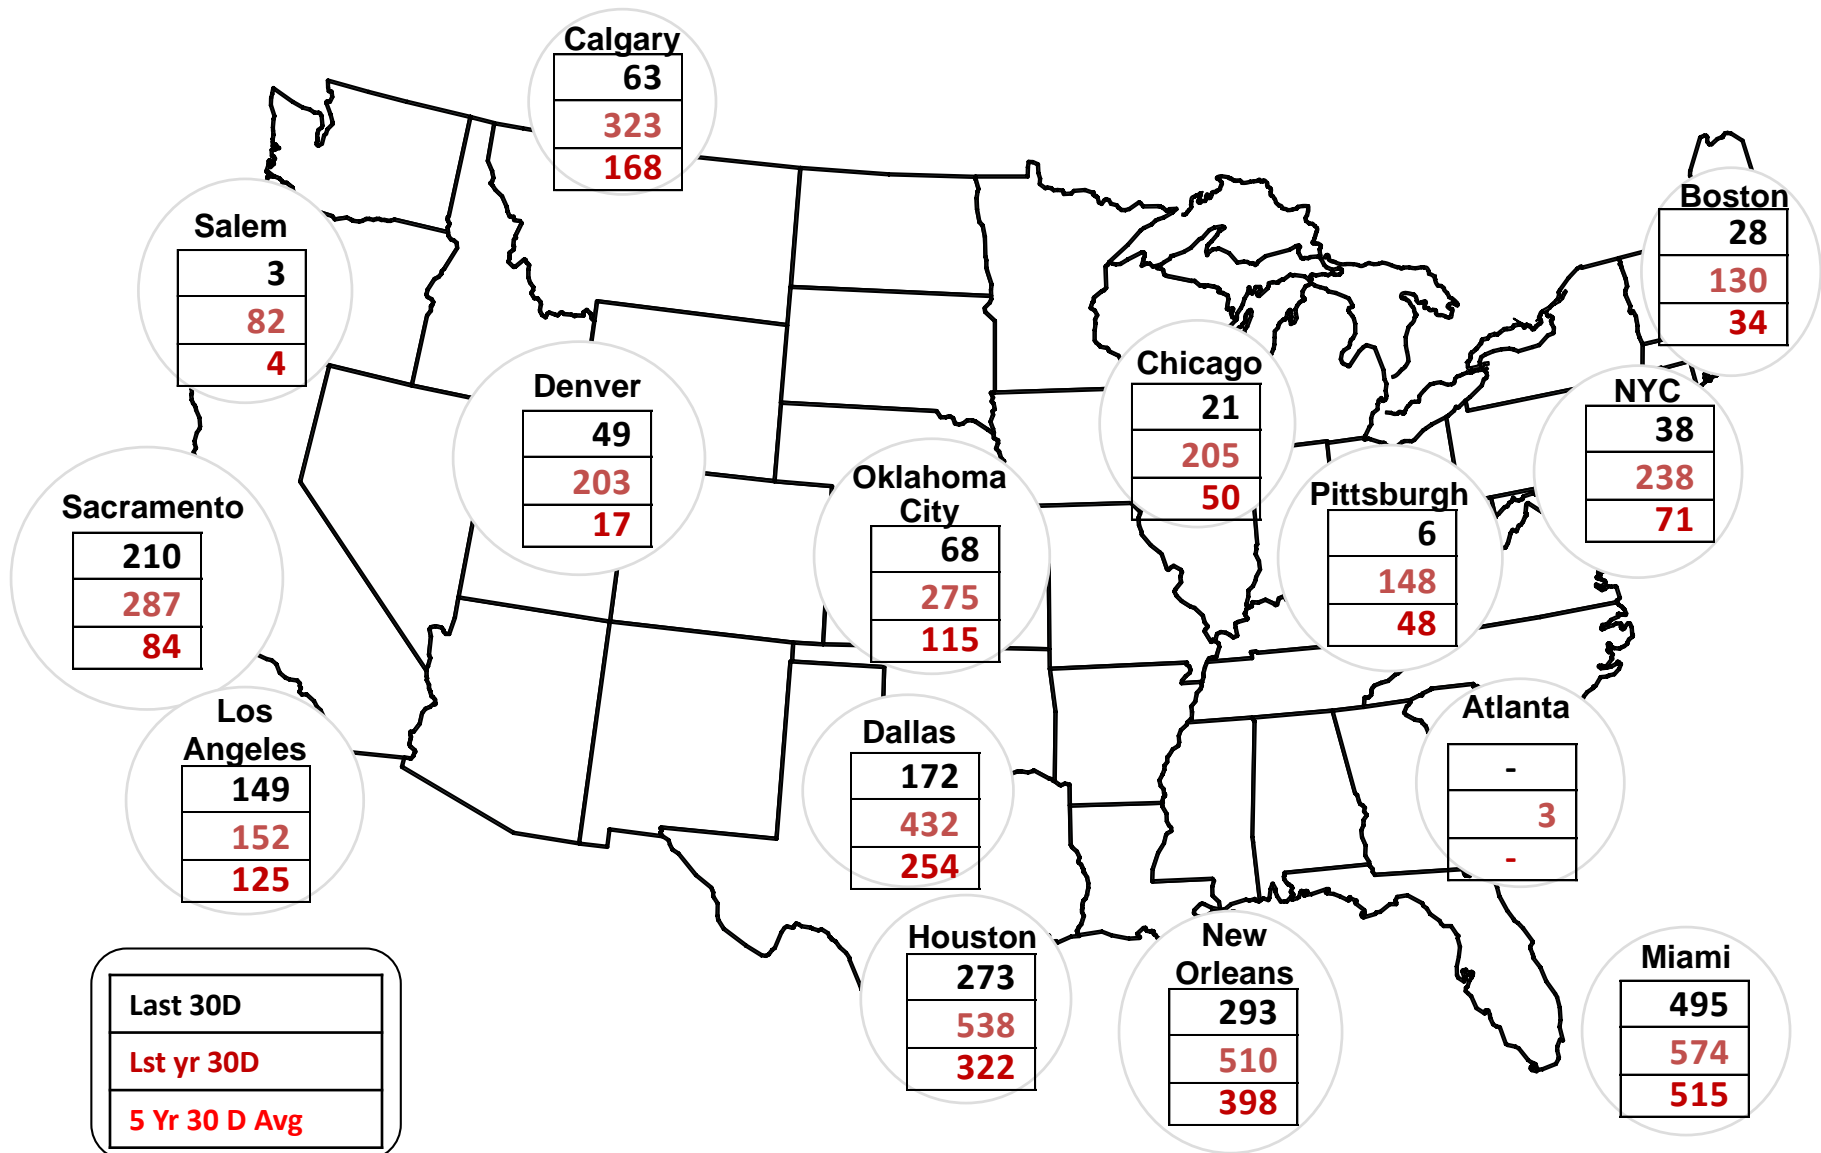

30 Day Intervals

Federal Energy Regulatory Commission **Market Assessments**

Source: Bloomberg Weather Data

Updated Oct-2020