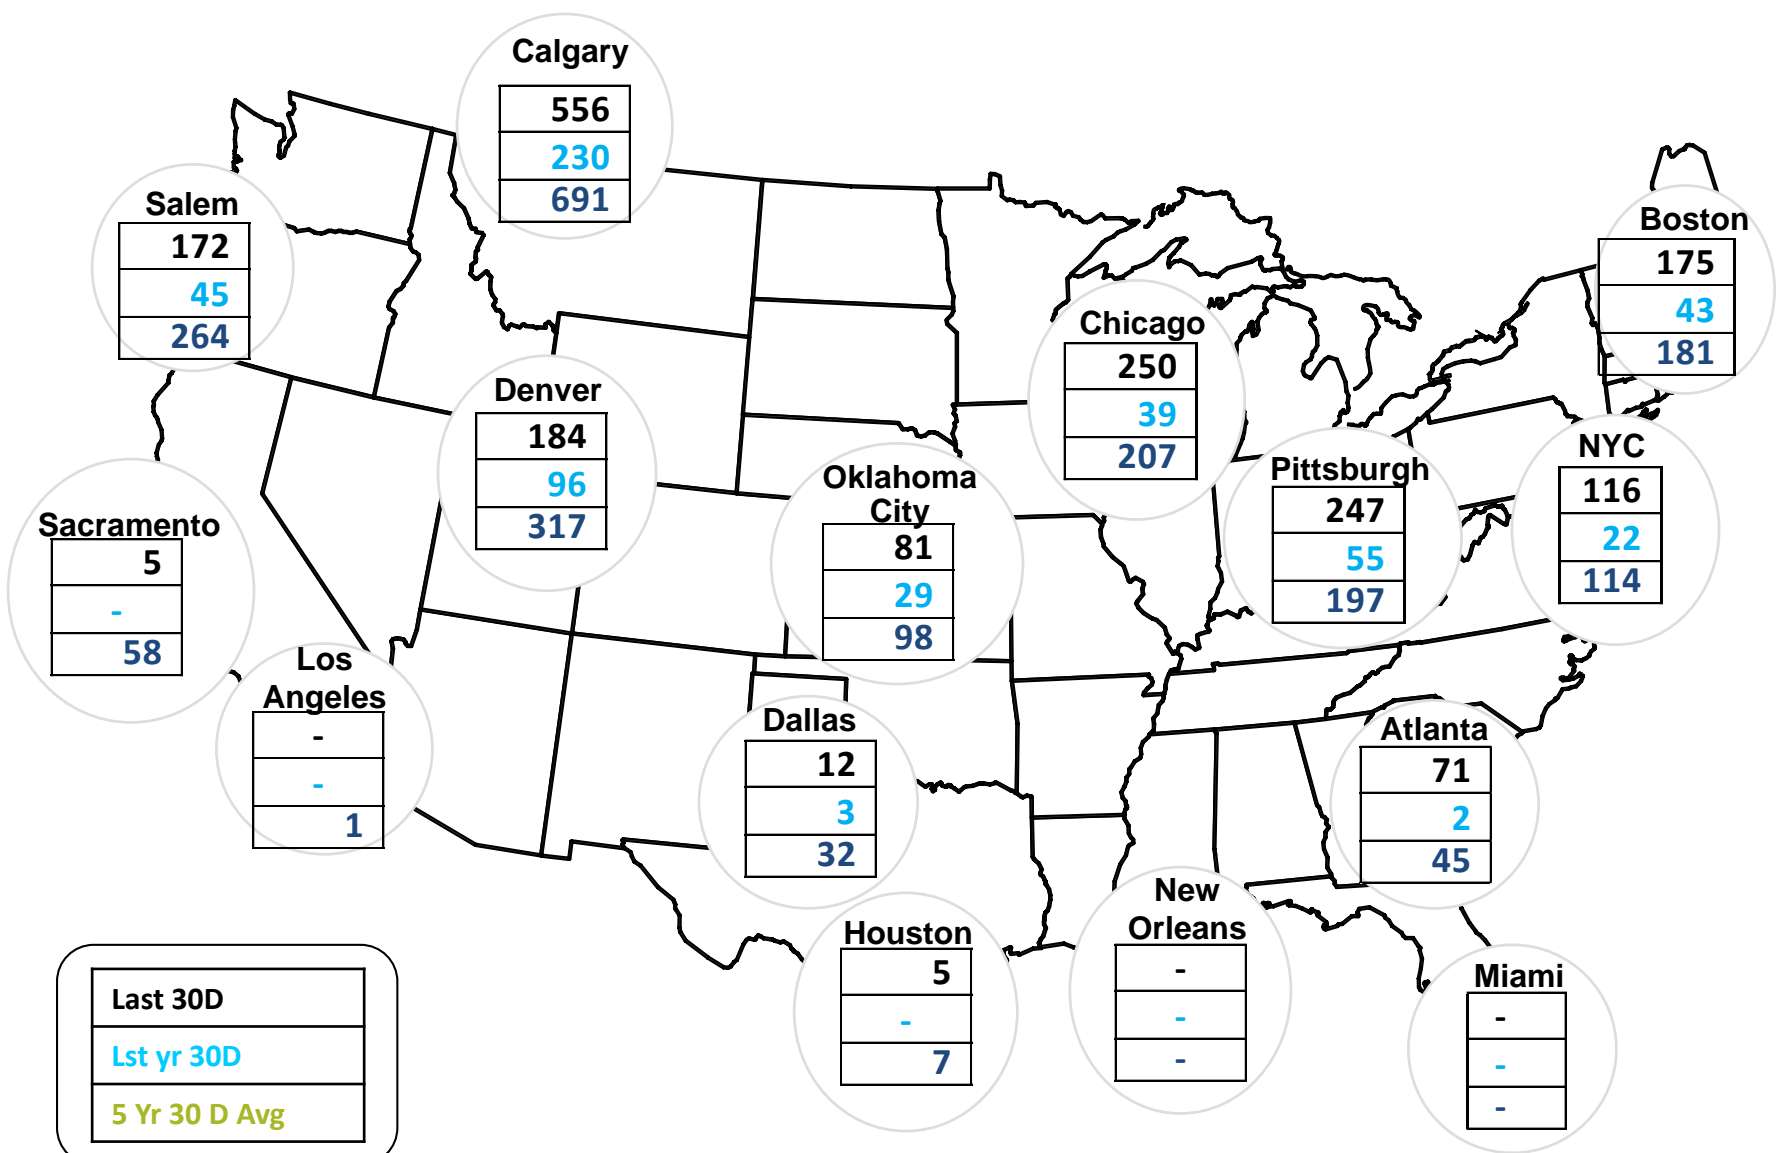

Natural Gas Trading: HDD Weather Map **Cumulative HDDs by City** 30 Day Intervals

Federal Energy Regulatory Commission **Market Assessments**

Source: Bloomberg Weather Data

Updated Oct-2020

30 Day Intervals