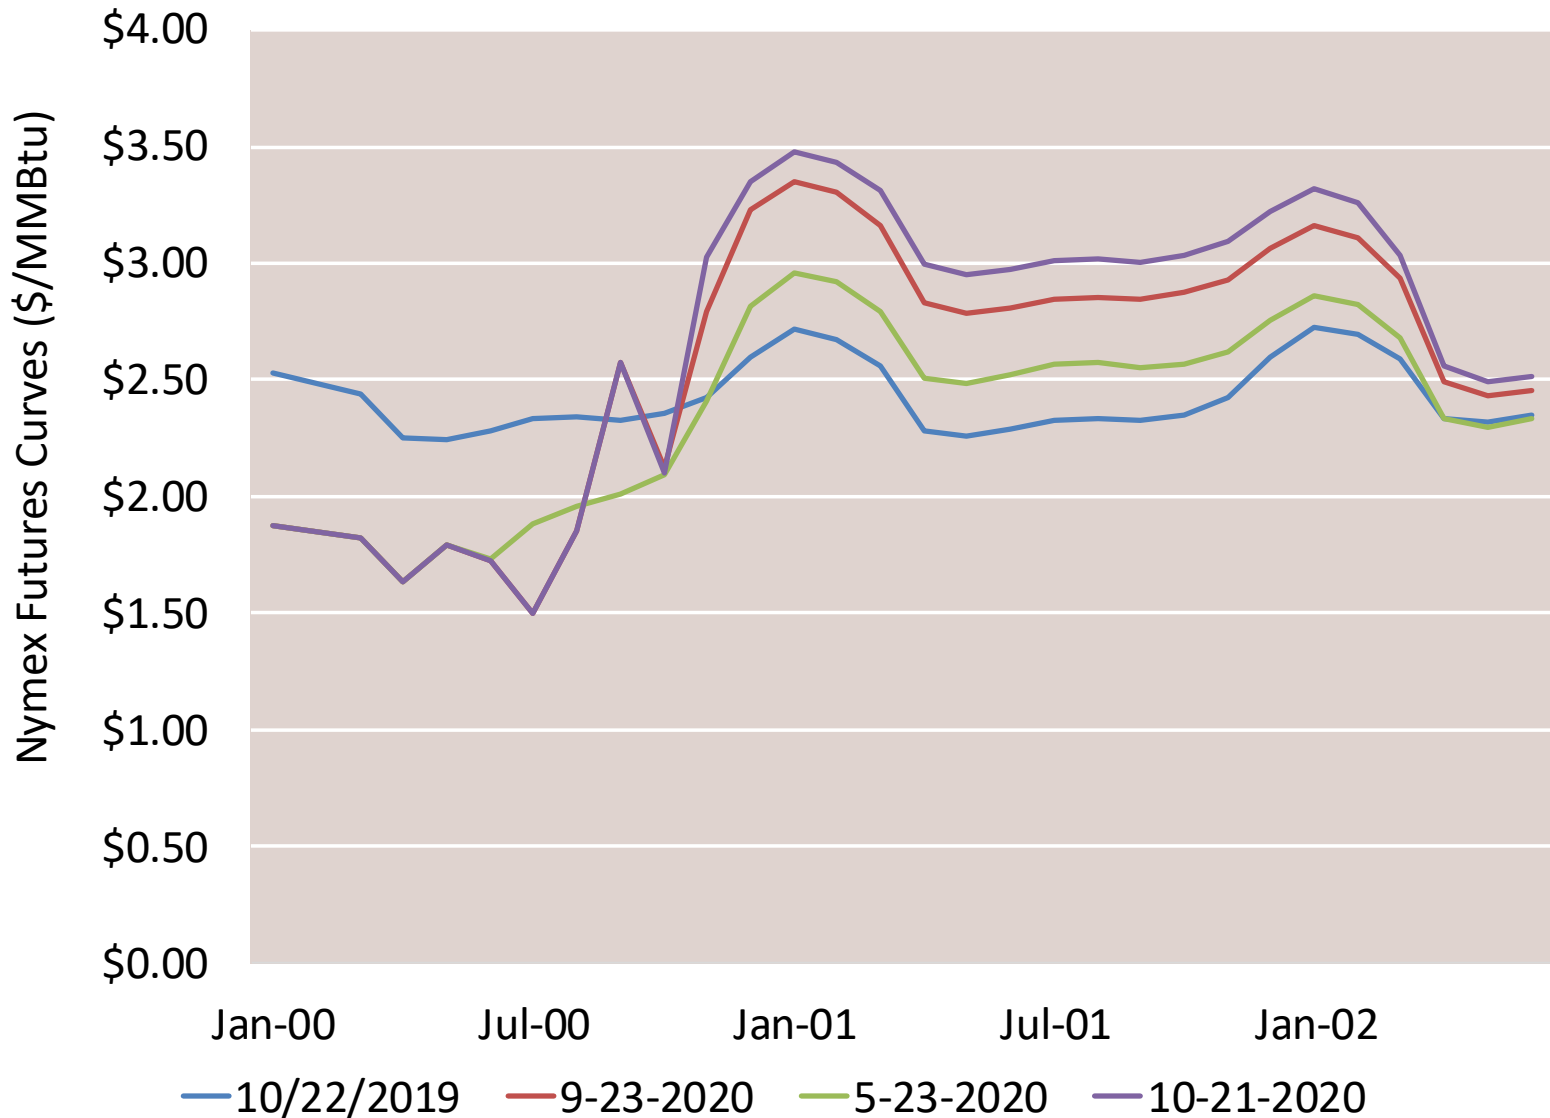

Nymex Futures Curves

Federal Energy Regulatory Commission **Market Assessments**