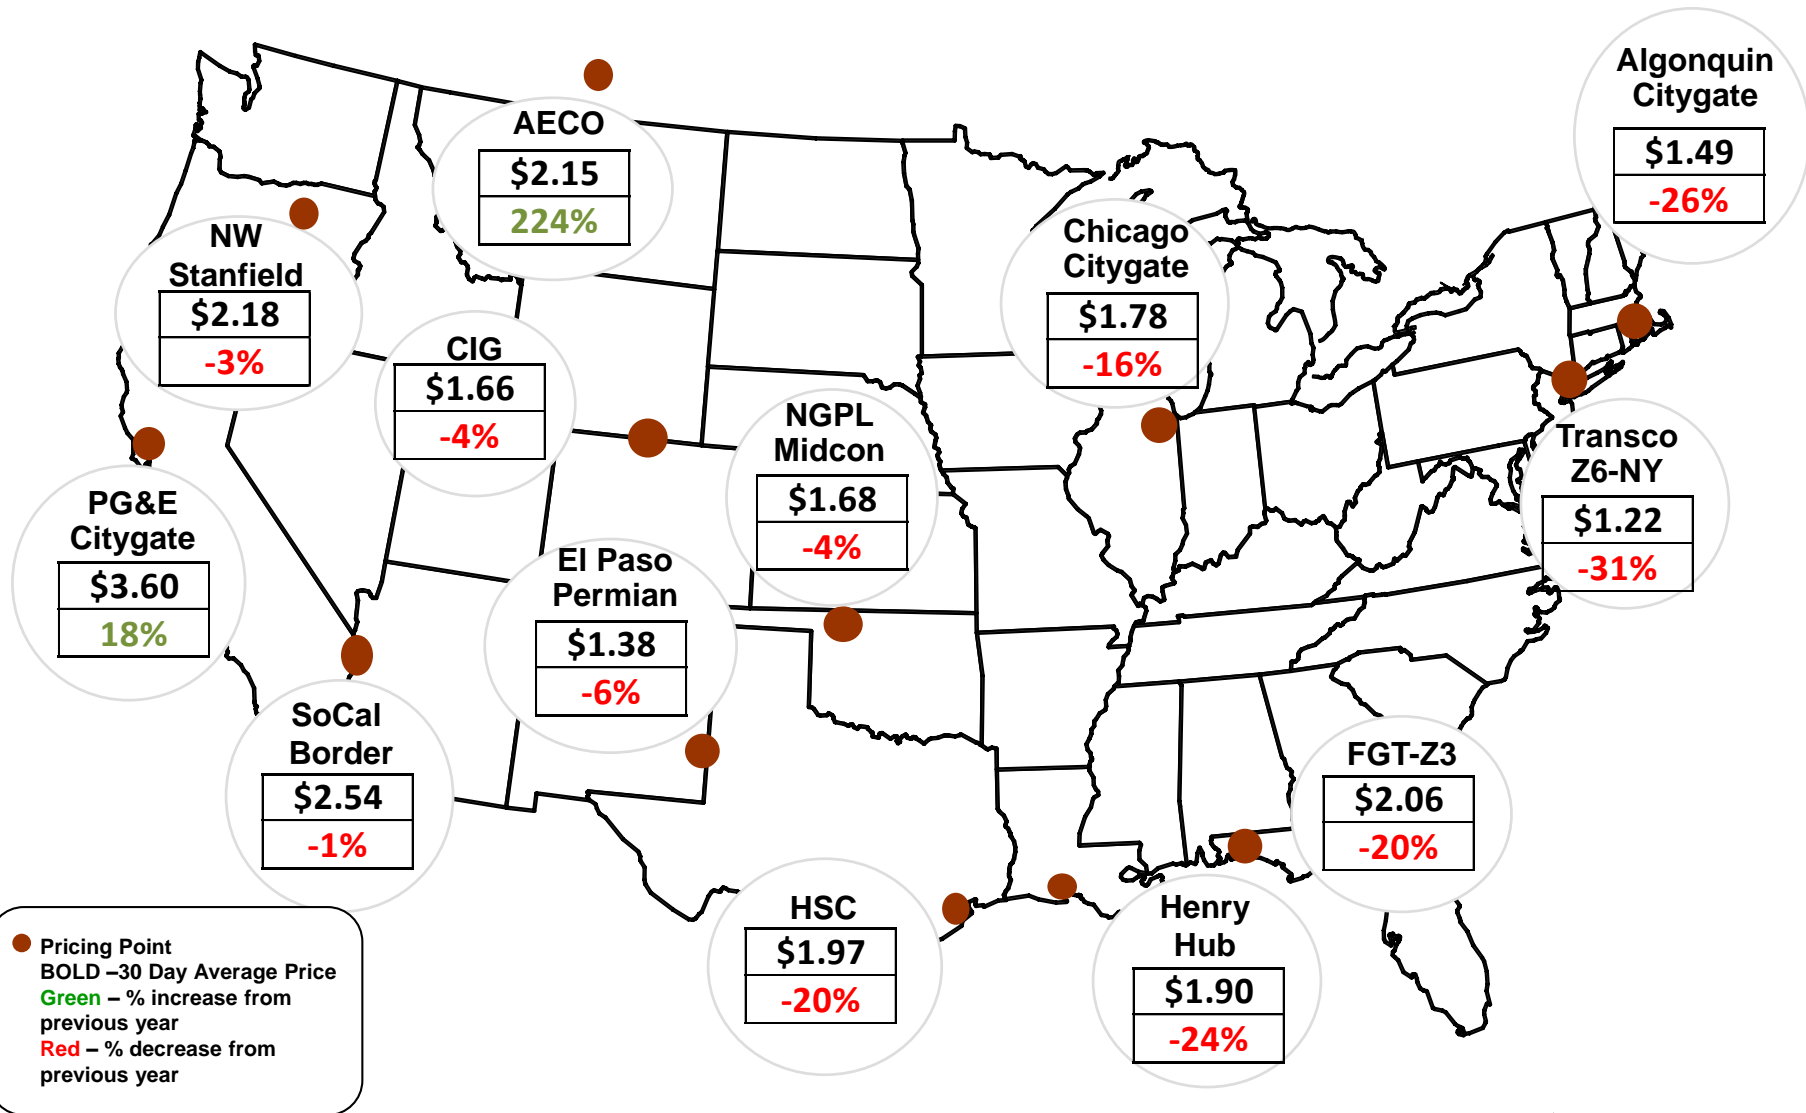

Federal Energy Regulatory Commission **Market Assessments**

Source: Bloomberg Weather Data

Updated Oct-2020

30 Day Average (\$/MMBtu)

Federal Energy Regulatory Commission **Market Assessments**

Fuels Price Graphic