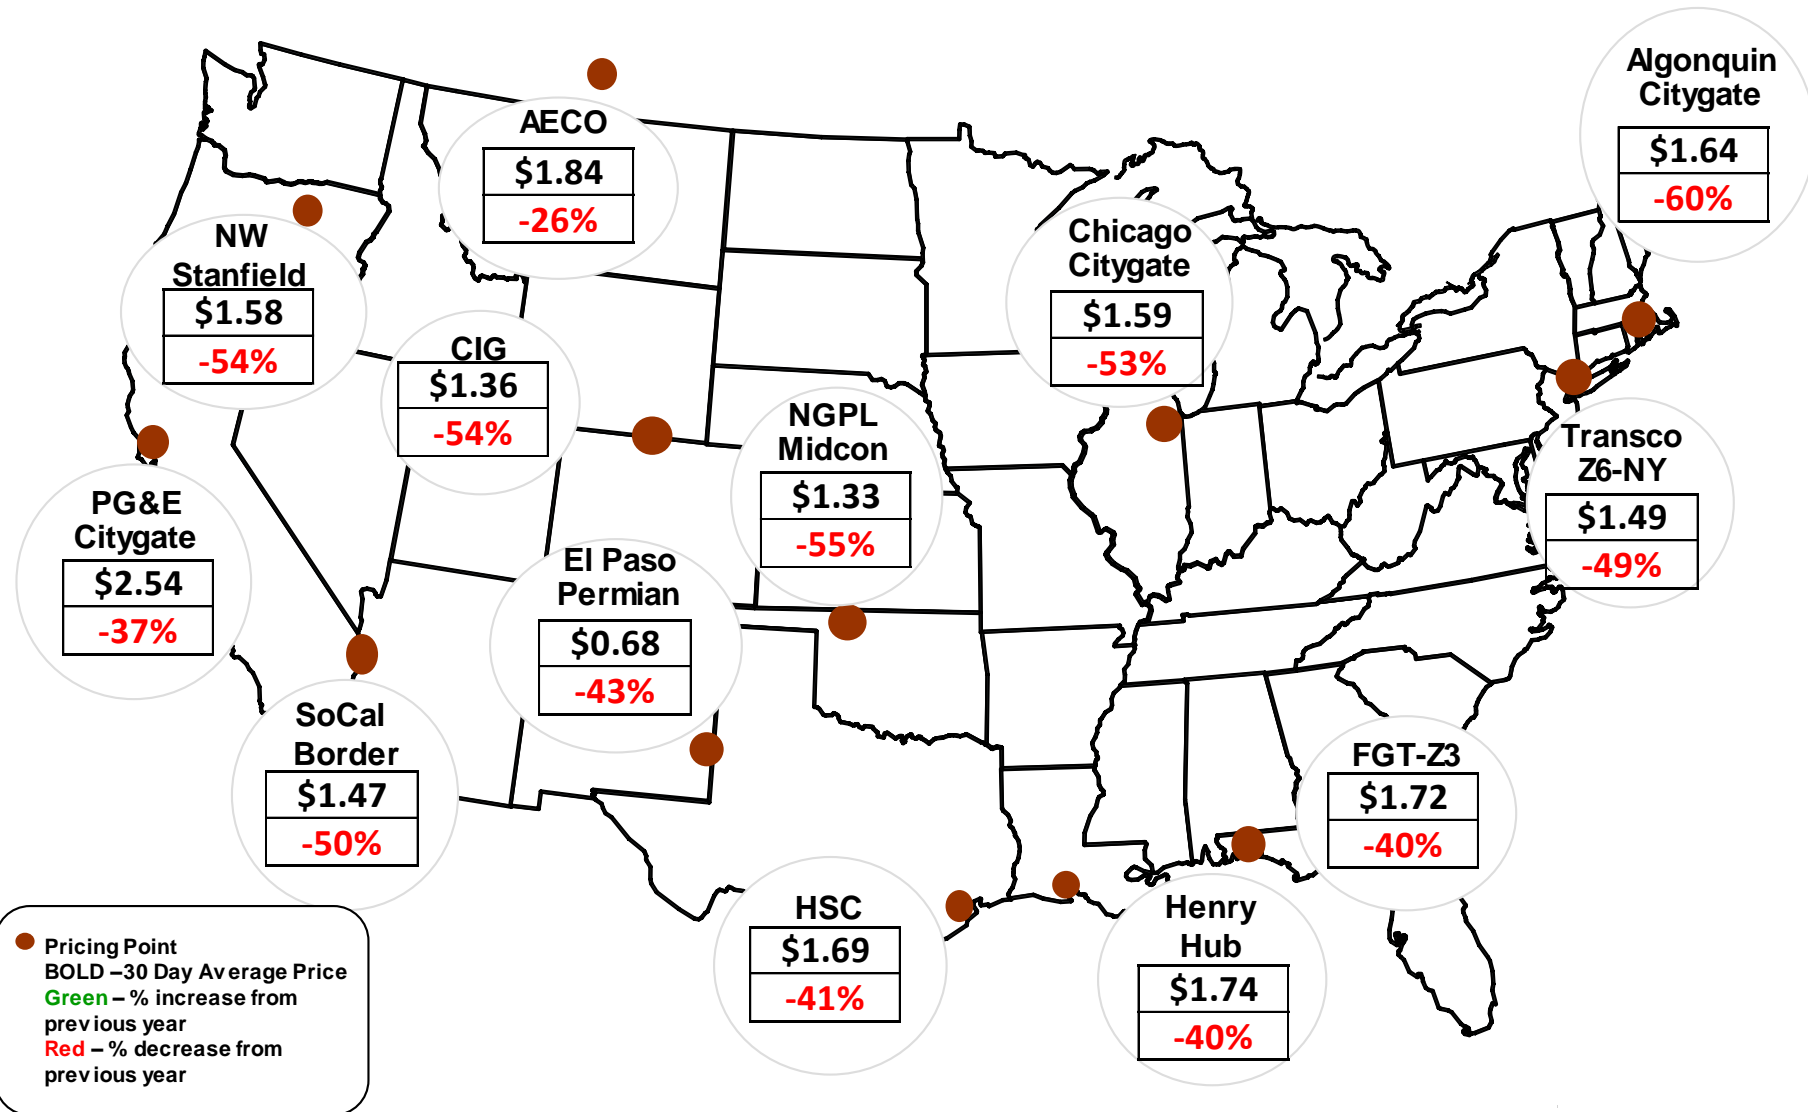

Day Ahead Natural Gas Prices 30 Day Average ($/MMBtu)

Federal Energy Regulatory Commission **Market Assessments**