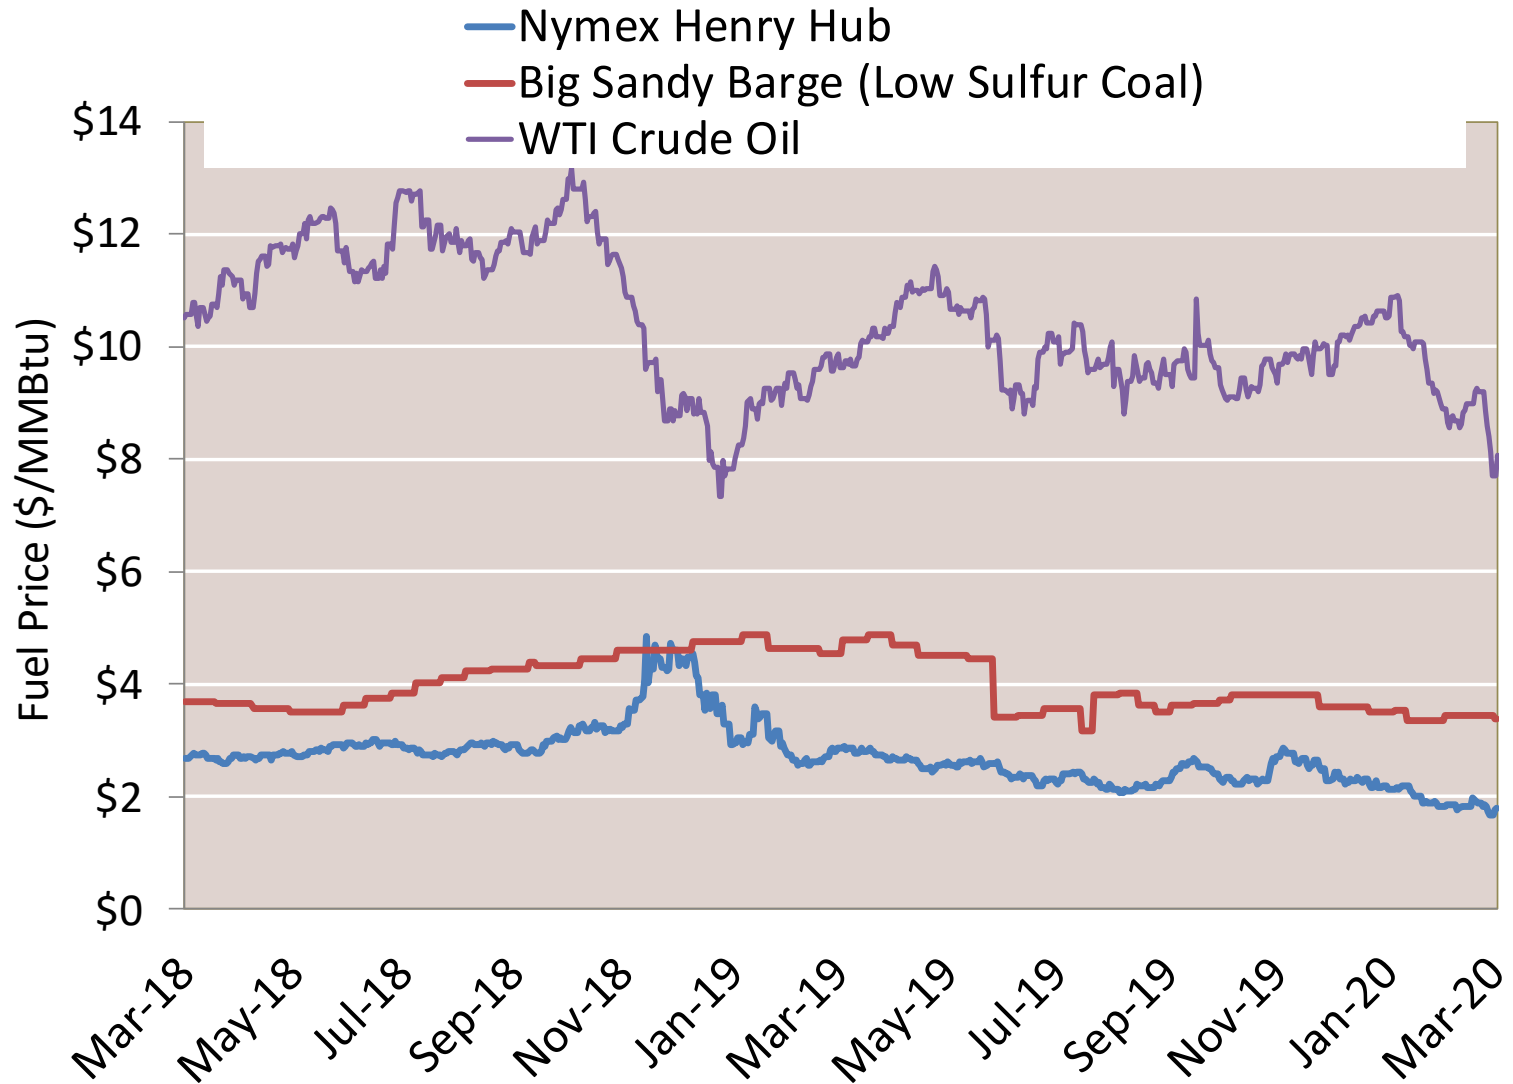

Fuels Price Graphic

Federal Energy Regulatory Commission **Market Assessments**