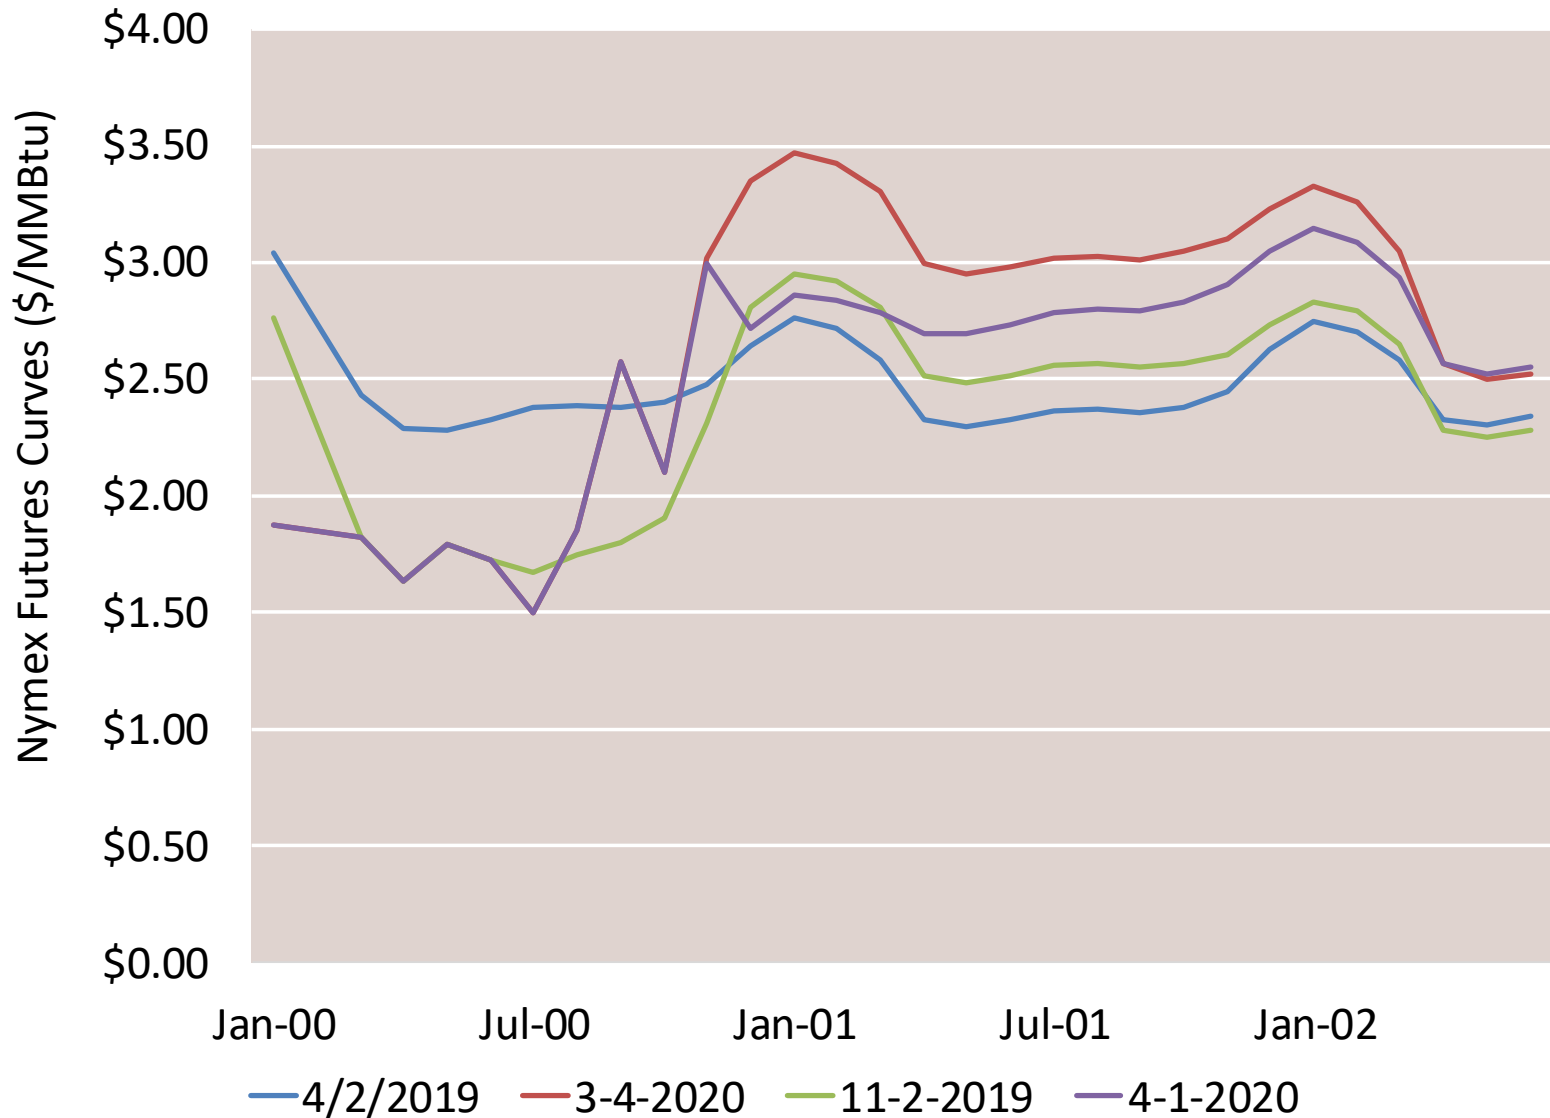

Nymex Futures Curves

Federal Energy Regulatory Commission **Market Assessments**