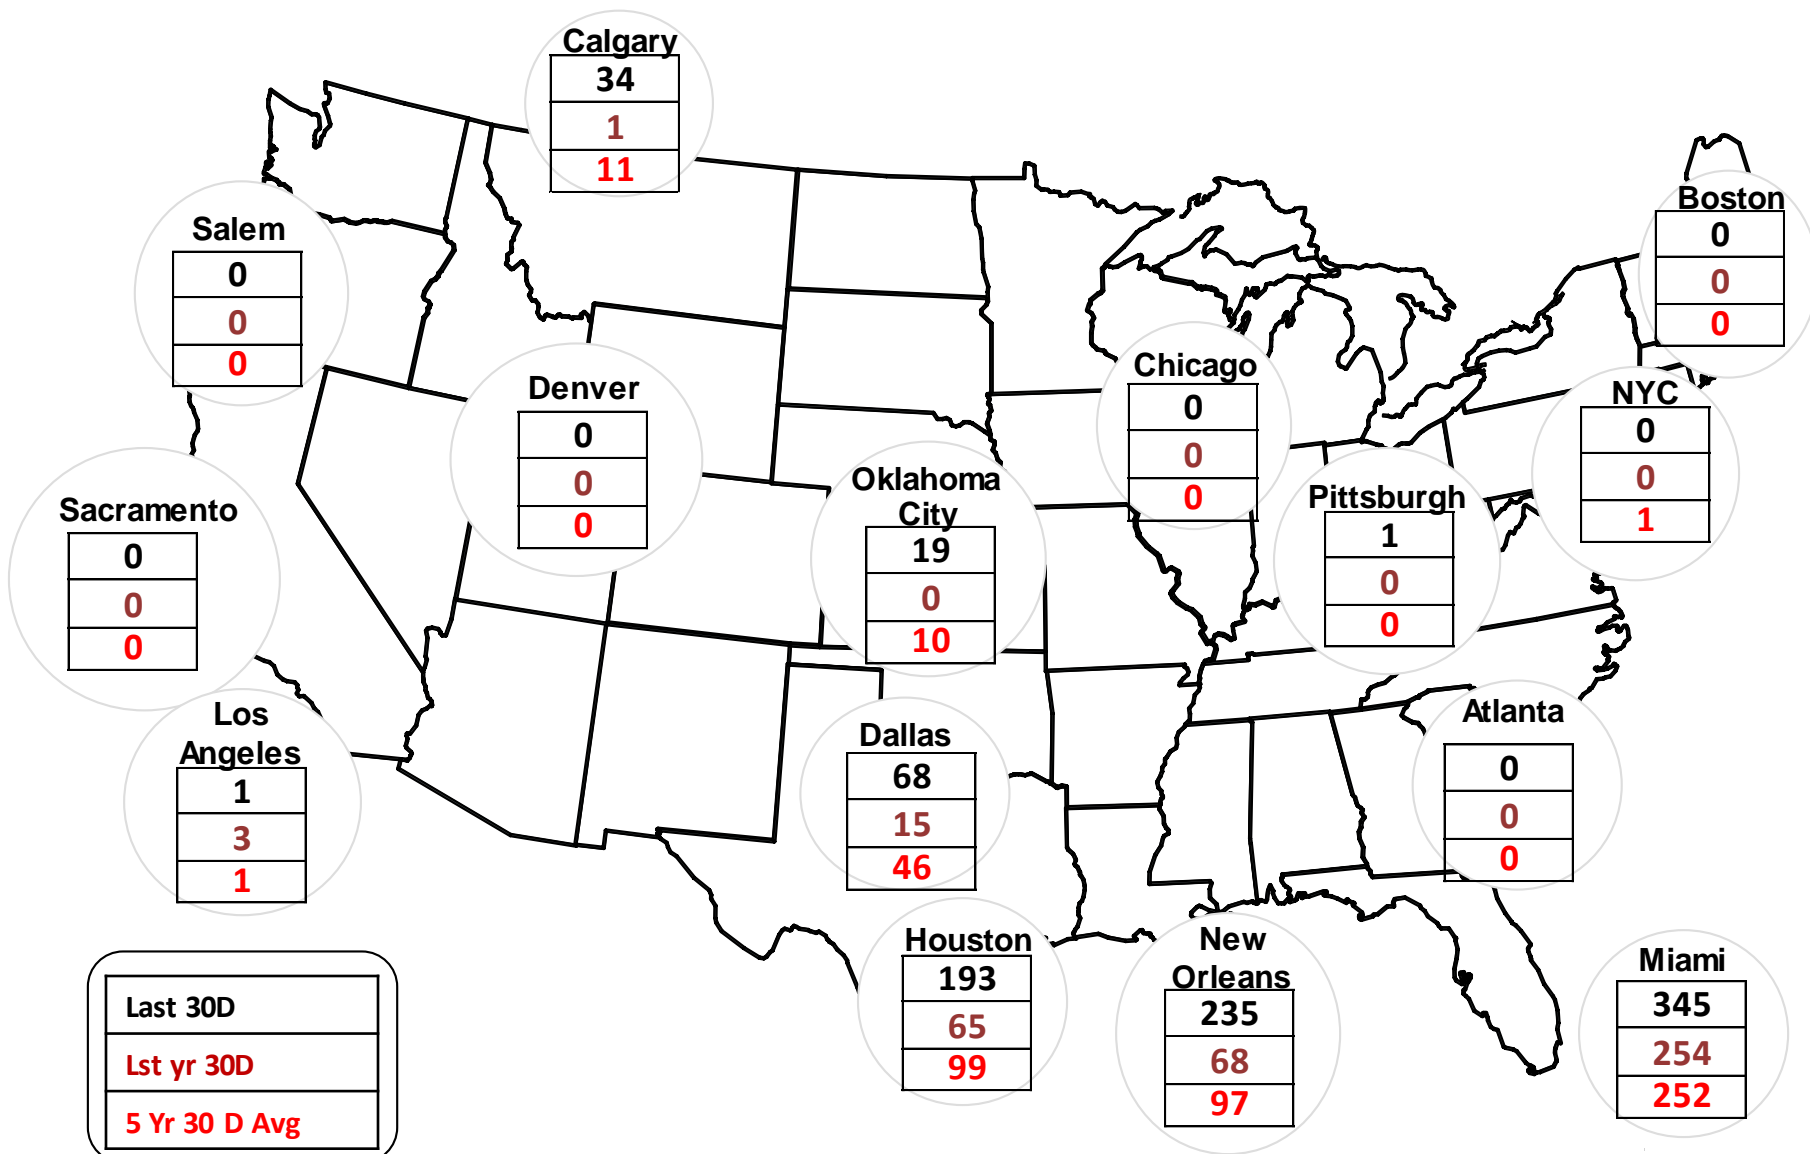

# Cumulative Heating Degree Days (HDDs) by City 30 Day Intervals

Federal Energy Regulatory Commission **Market Assessments**

Source: Bloomberg Weather Data

Updated Apr-2020

# Cumulative Cooling Degree Days (CDDs) by City 30 Day Intervals

Federal Energy Regulatory Commission **Market Assessments**