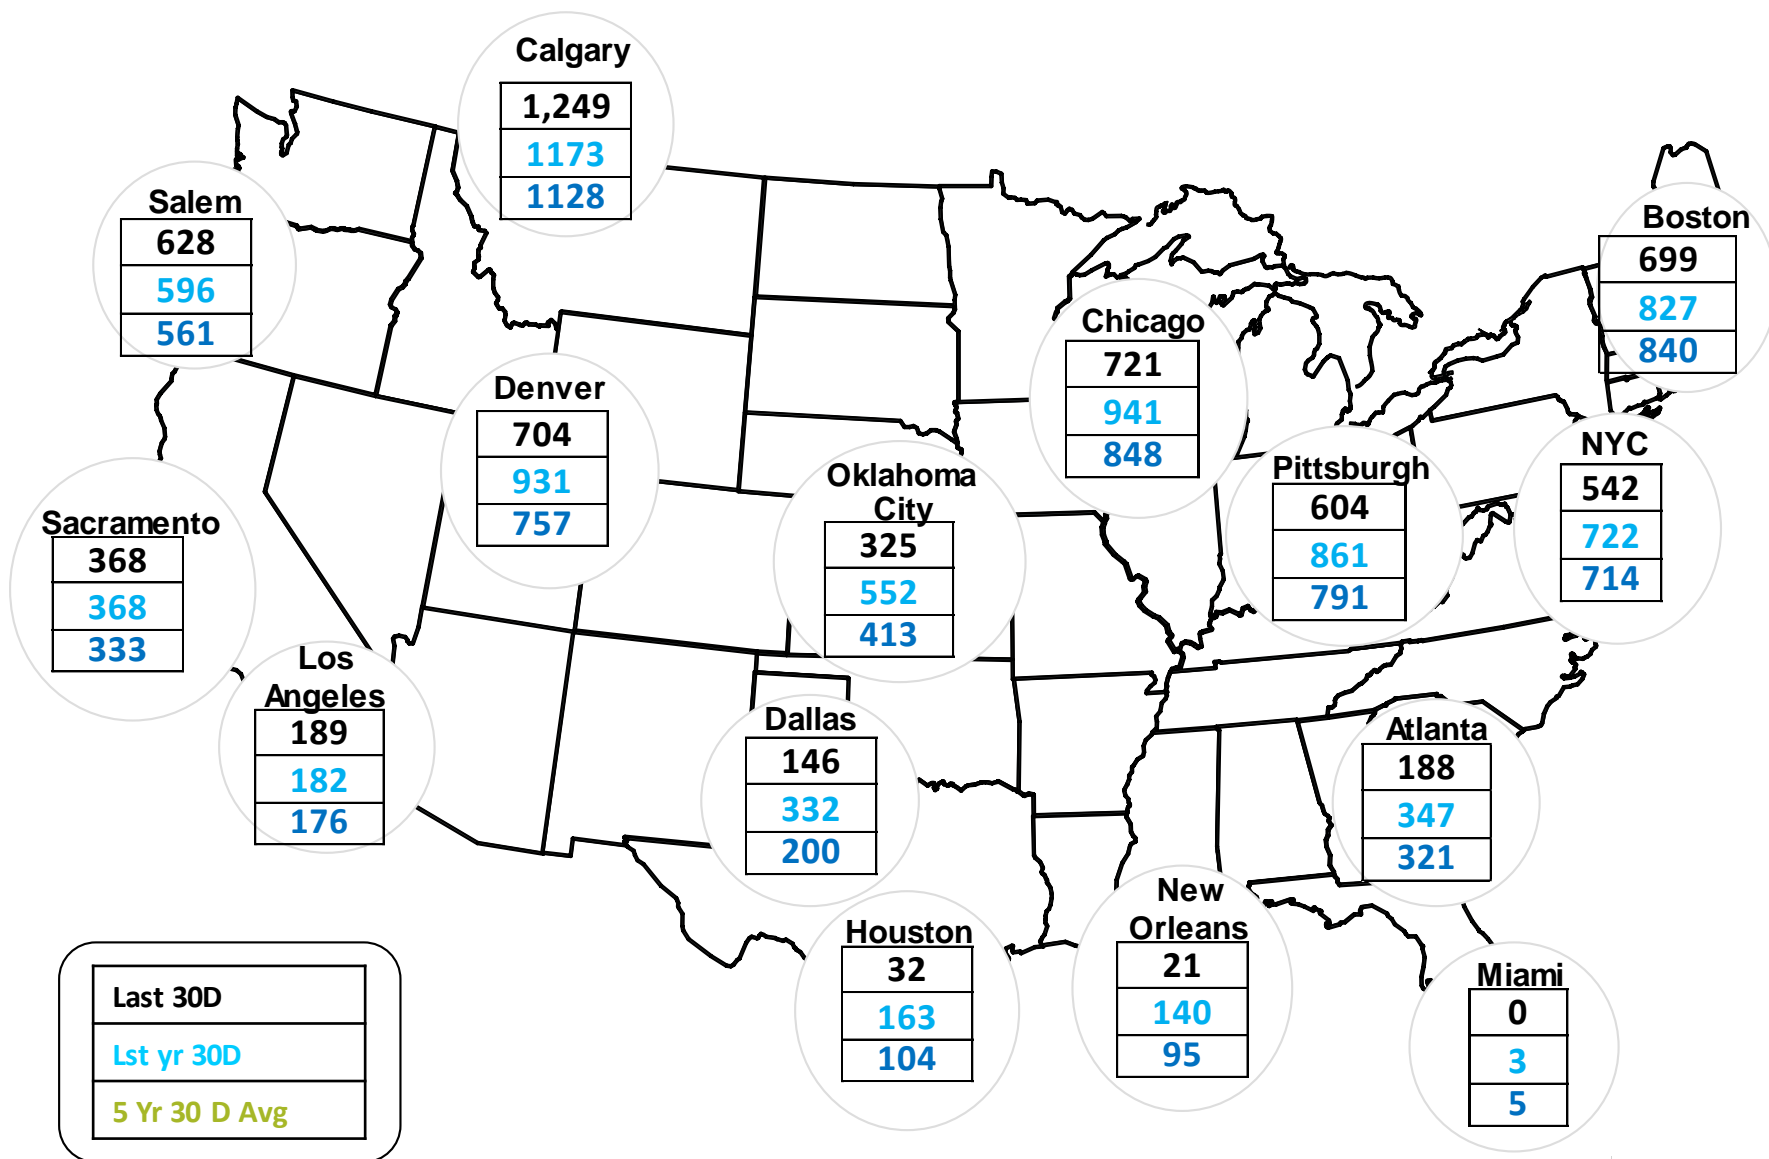

# Cumulative Heating Degree Days (HDDs) by City 30 Day Intervals

Federal Energy Regulatory Commission **Market Assessments**

Source: Bloomberg Weather Data

Updated Apr-2020

# Cumulative Cooling Degree Days (CDDs) by City 30 Day Intervals

Federal Energy Regulatory Commission **Market Assessments**