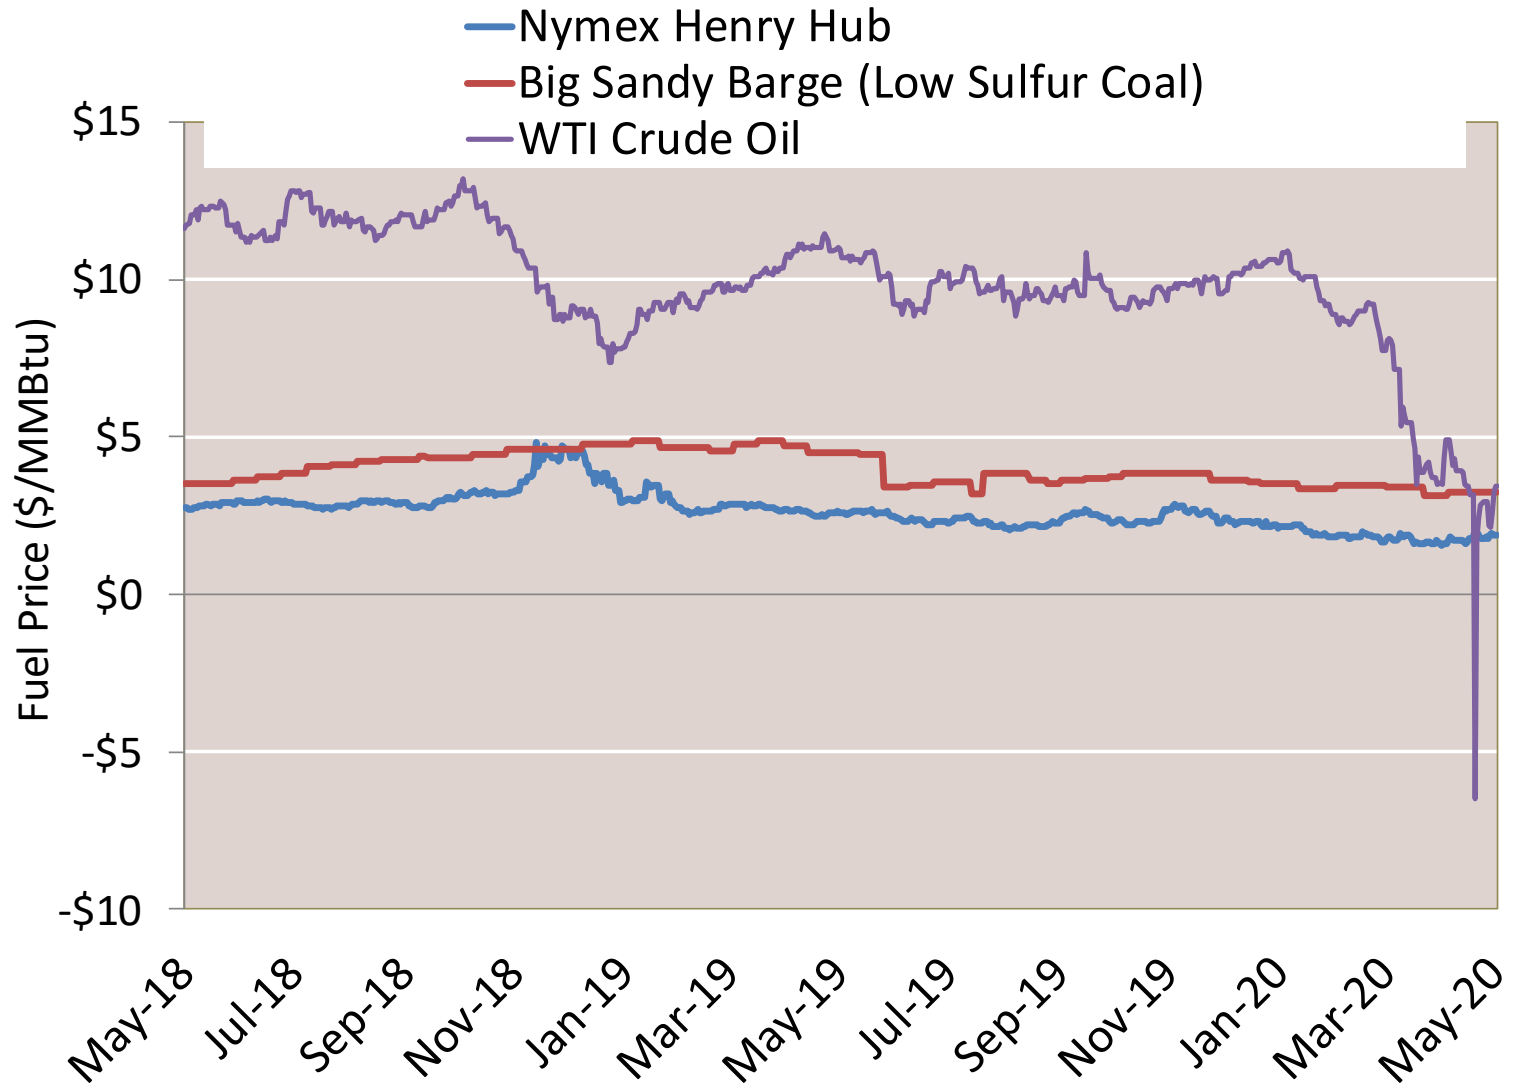

Day Ahead Natural Gas Prices 30 Day Average (\$/MMBtu)

Federal Energy Regulatory Commission **Market Assessments**

Fuels Price Graphic

Federal Energy Regulatory Commission **Market Assessments**

Nymex Futures Curves