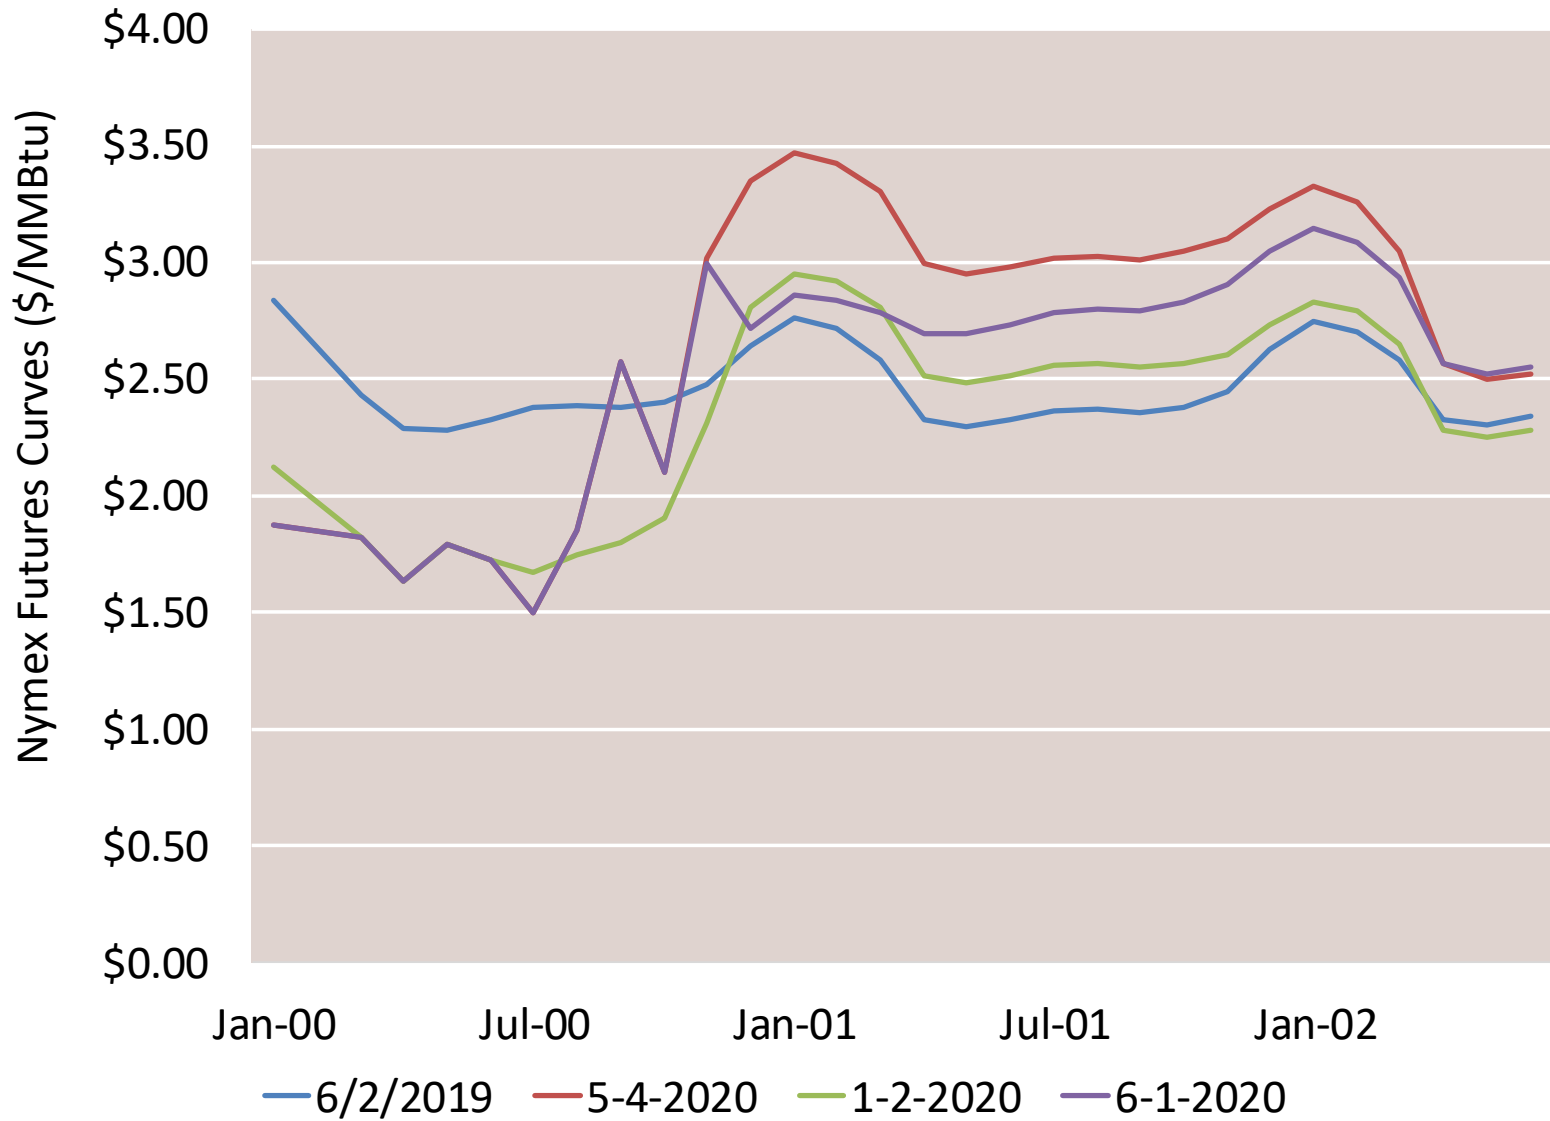

Nymex Futures Curves

Federal Energy Regulatory Commission **Market Assessments**