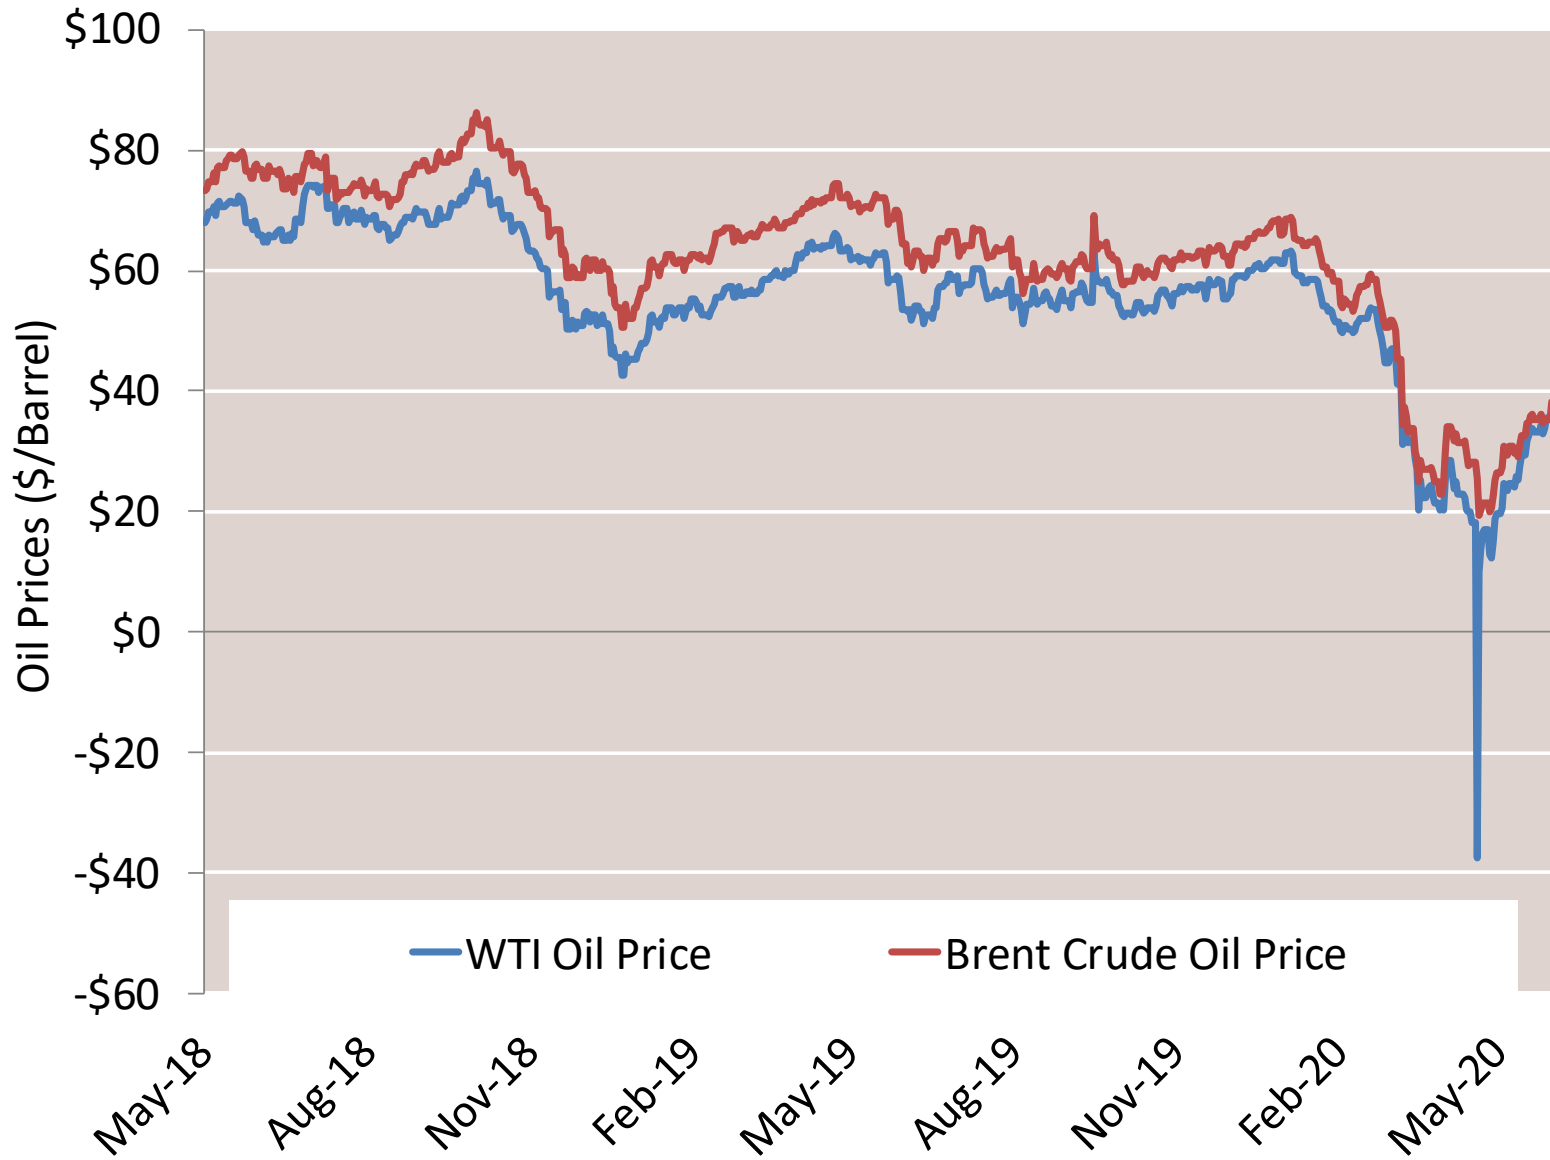

Brent vs WTI

Federal Energy Regulatory Commission **Market Assessments**