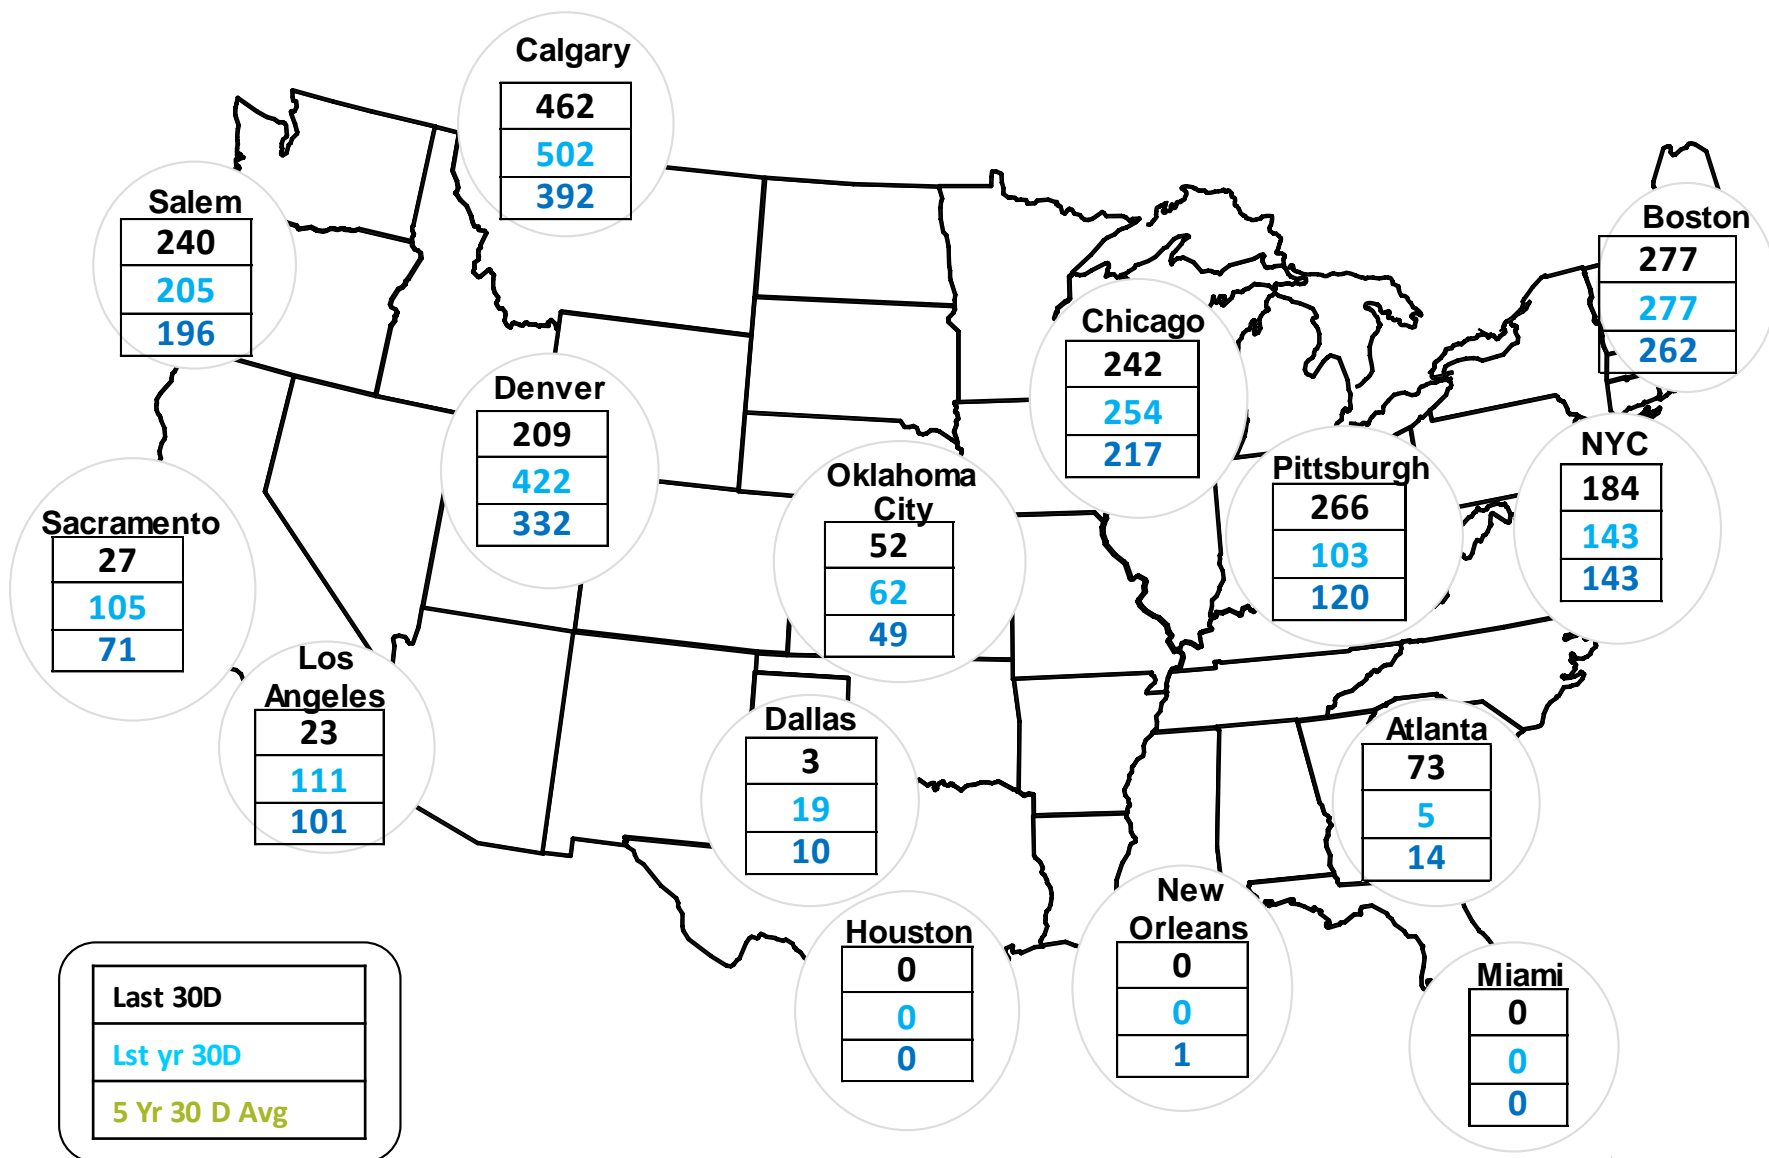

Cumulative Heating Degree Days (HDDs) by City 30 Day Intervals

Federal Energy Regulatory Commission **Market Assessments**

Cumulative Cooling Degree Days (CDDs) by City 30 Day Intervals

Federal Energy Regulatory Commission **Market Assessments**