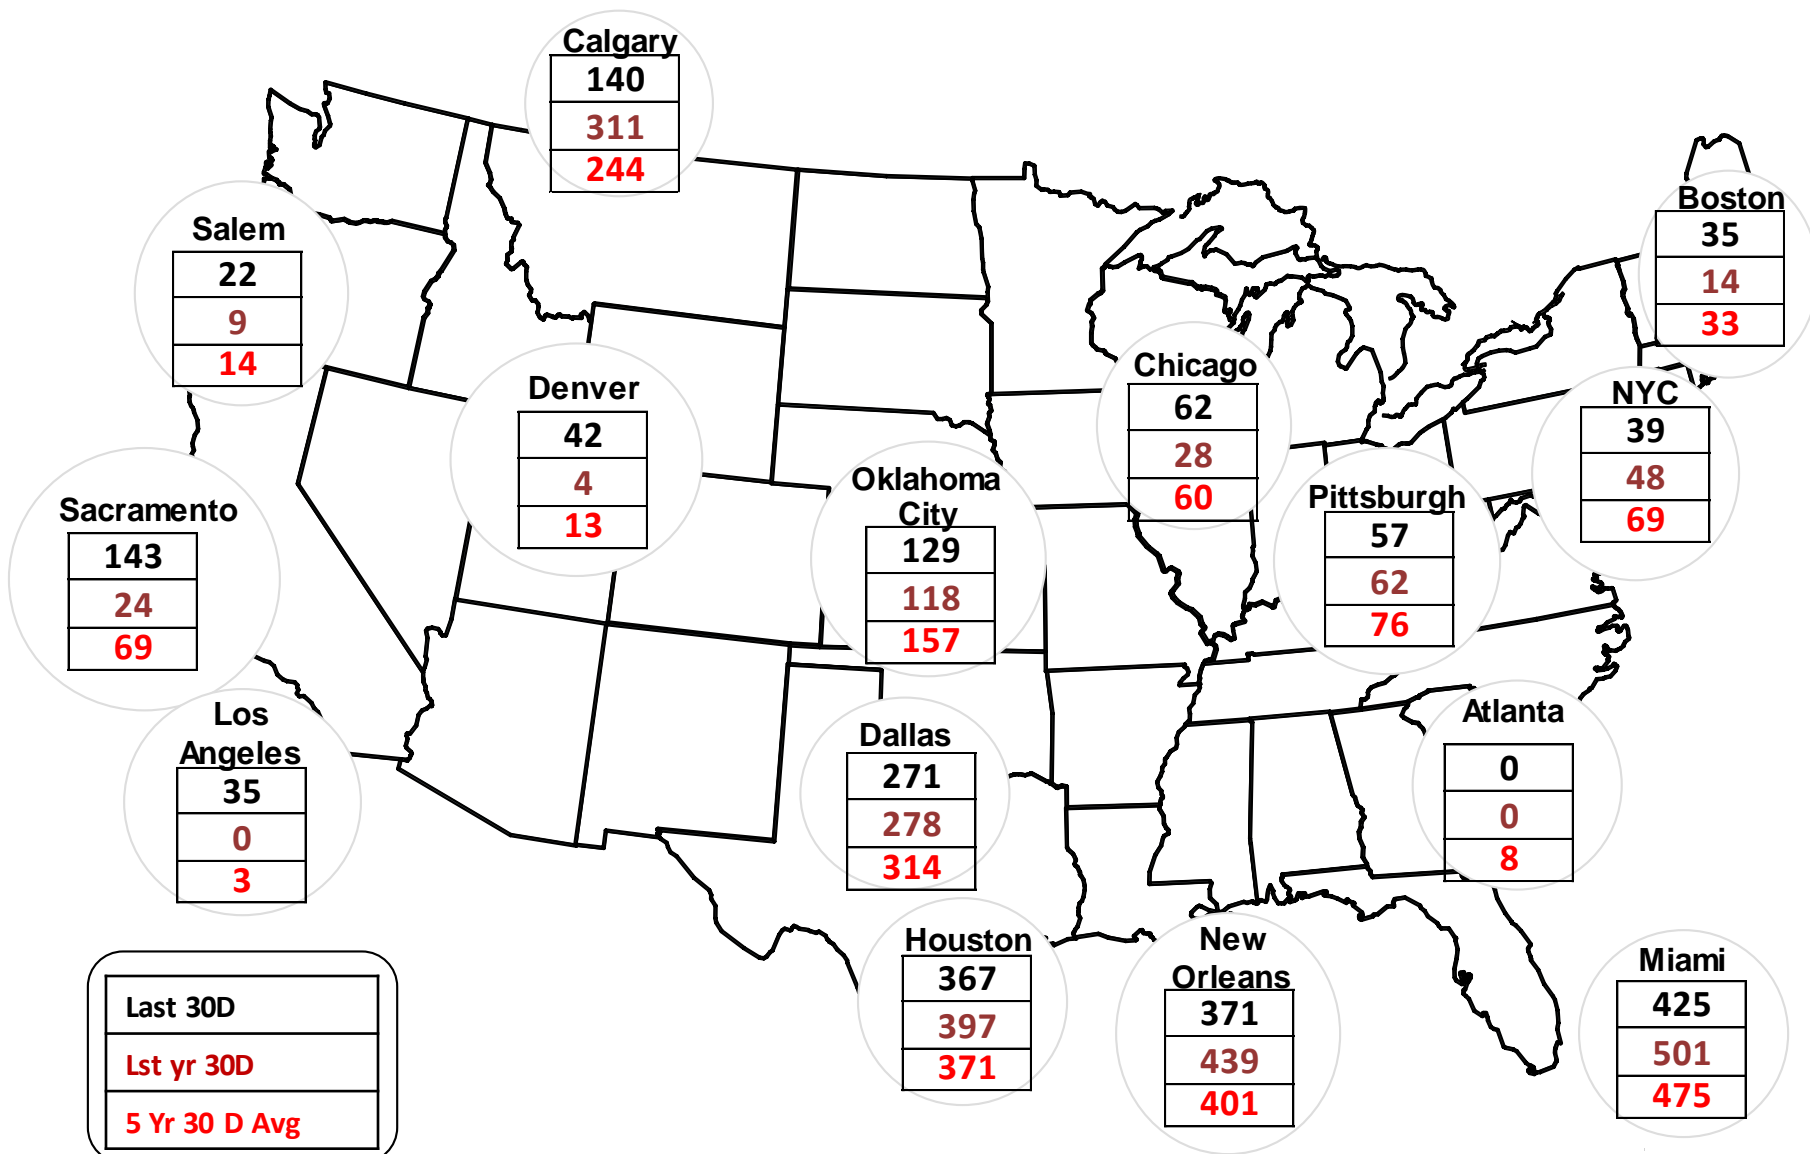

Cumulative Heating Degree Days (HDDs) by City 30 Day Intervals

Federal Energy Regulatory Commission **Market Assessments**

Cumulative Cooling Degree Days (CDDs) by City 30 Day Intervals

Federal Energy Regulatory Commission **Market Assessments**