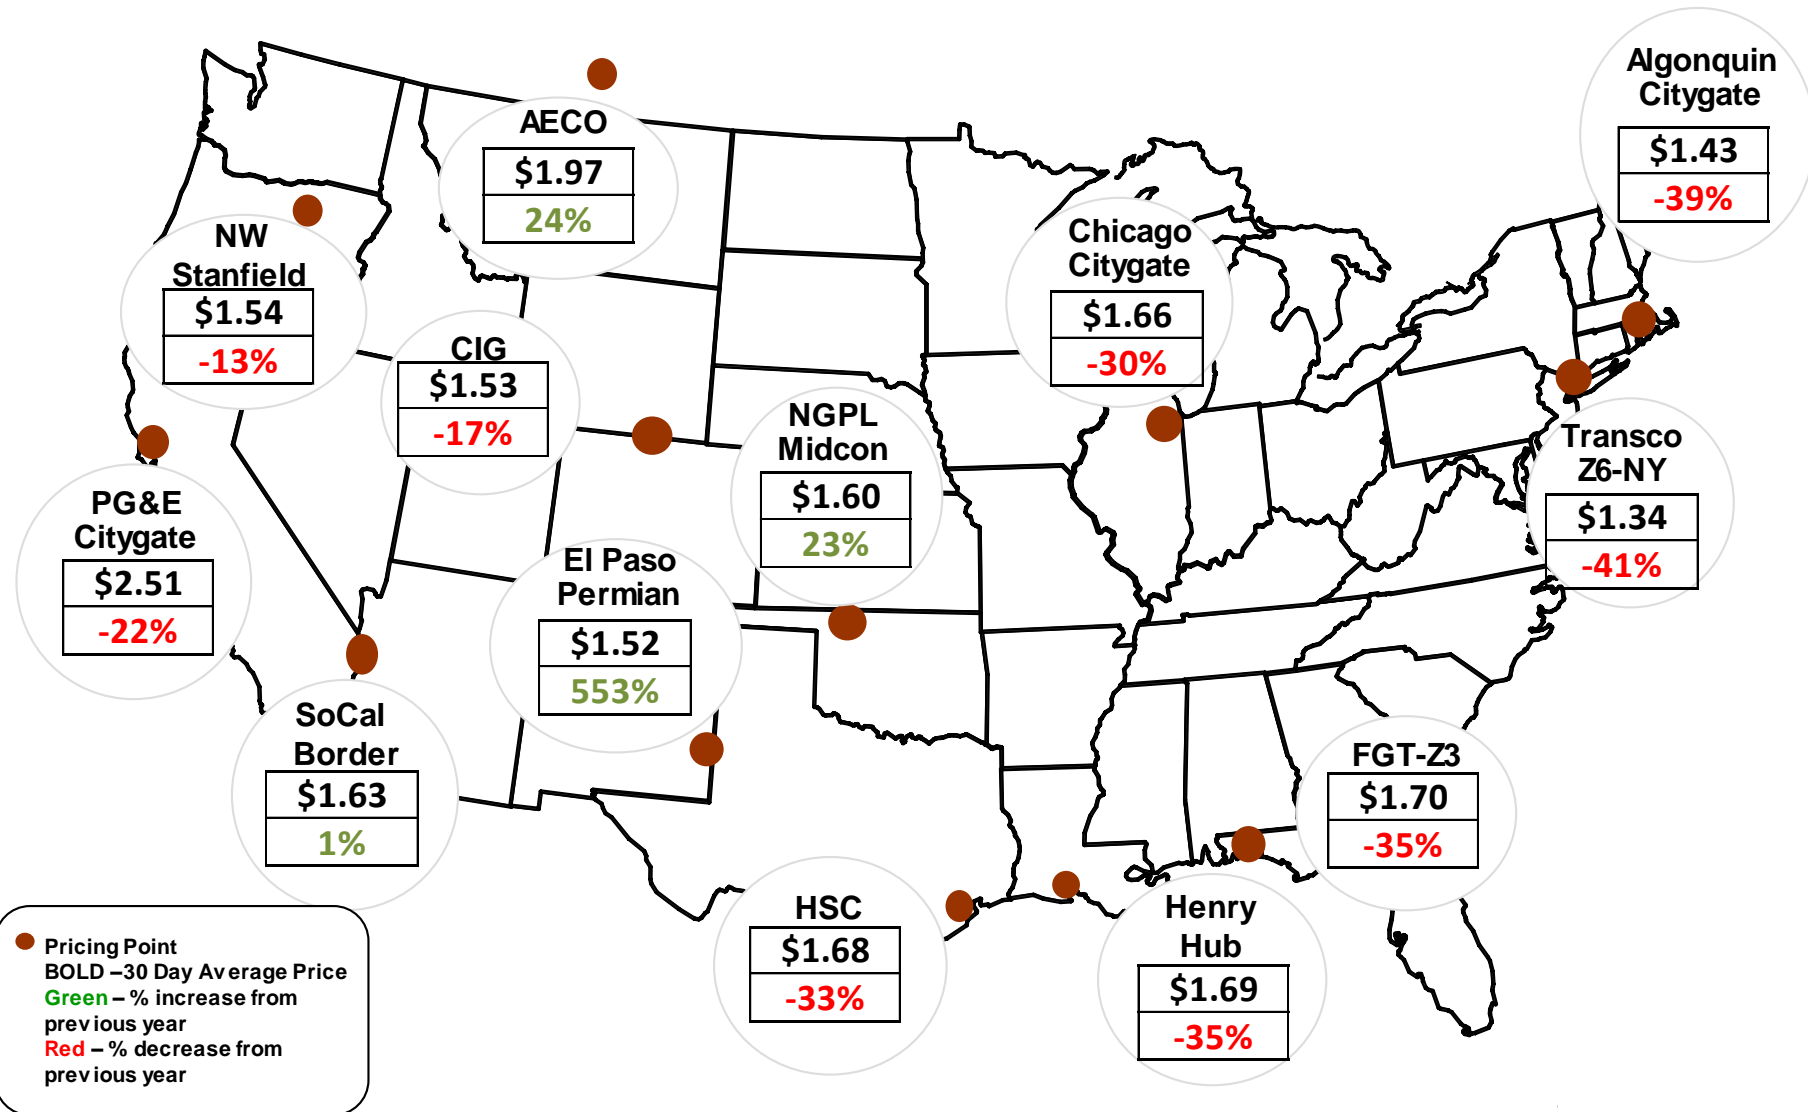

Day Ahead Natural Gas Prices 30 Day Average ($/MMBtu)

Federal Energy Regulatory Commission **Market Assessments**