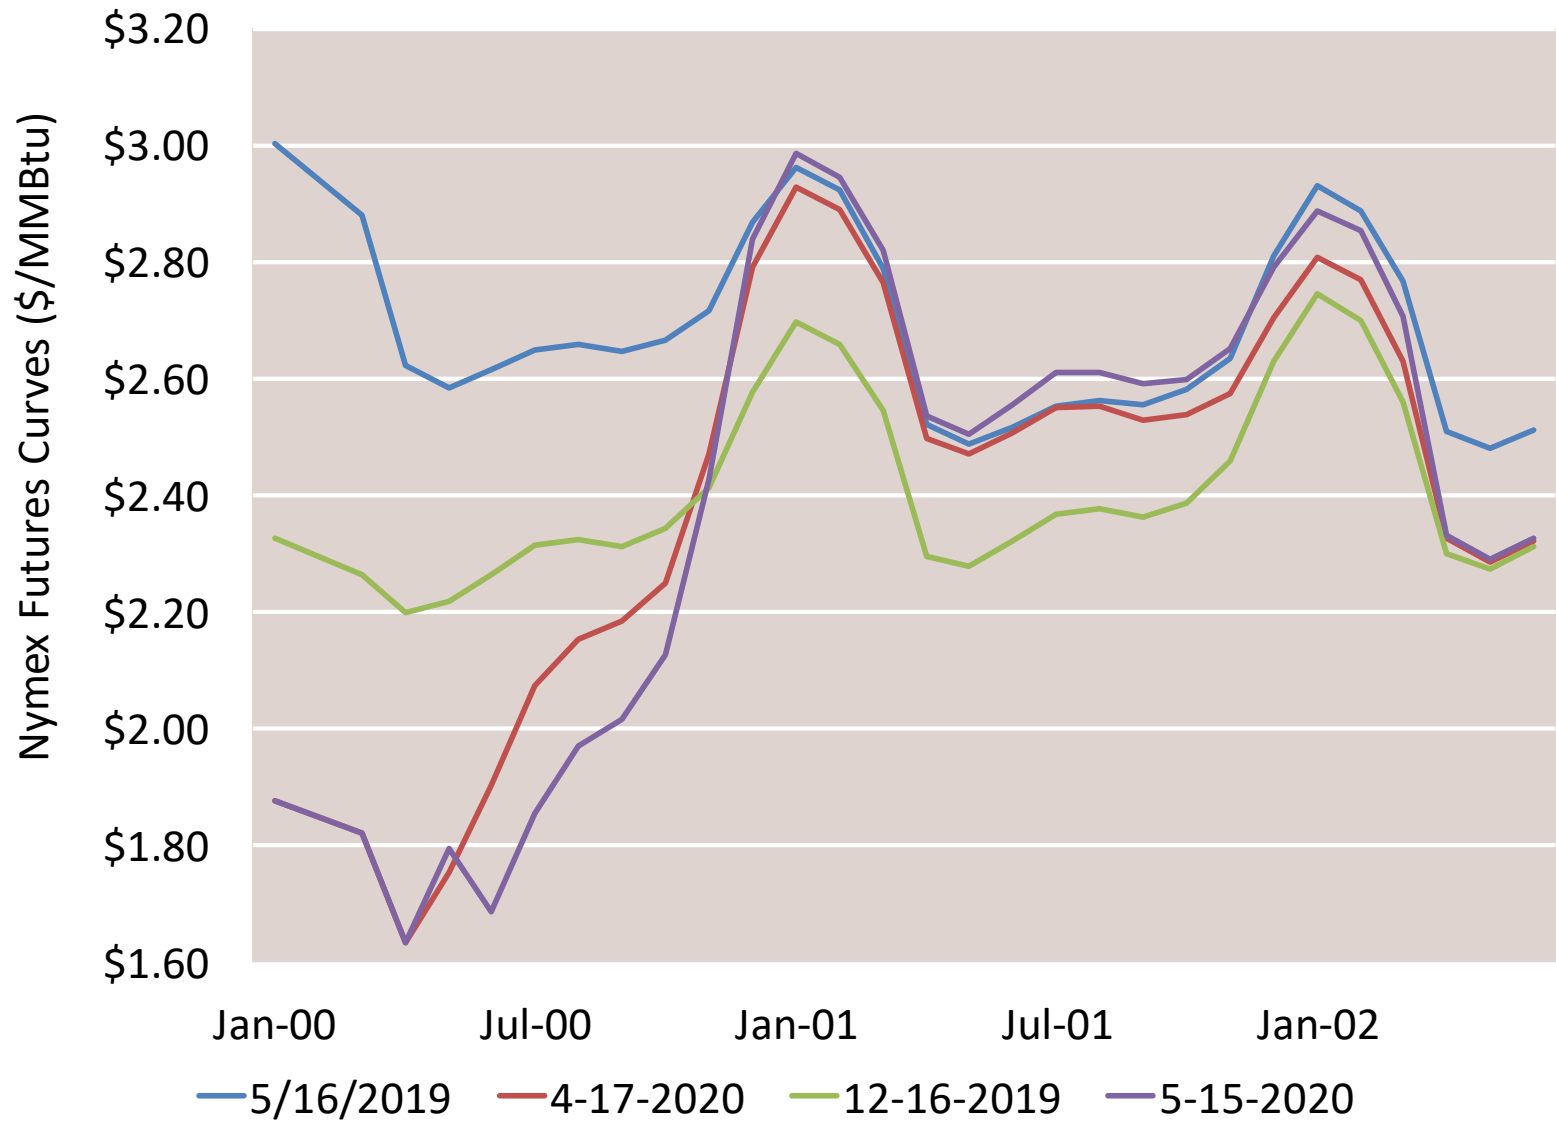

Nymex Futures Curves

Federal Energy Regulatory Commission **Market Assessments**