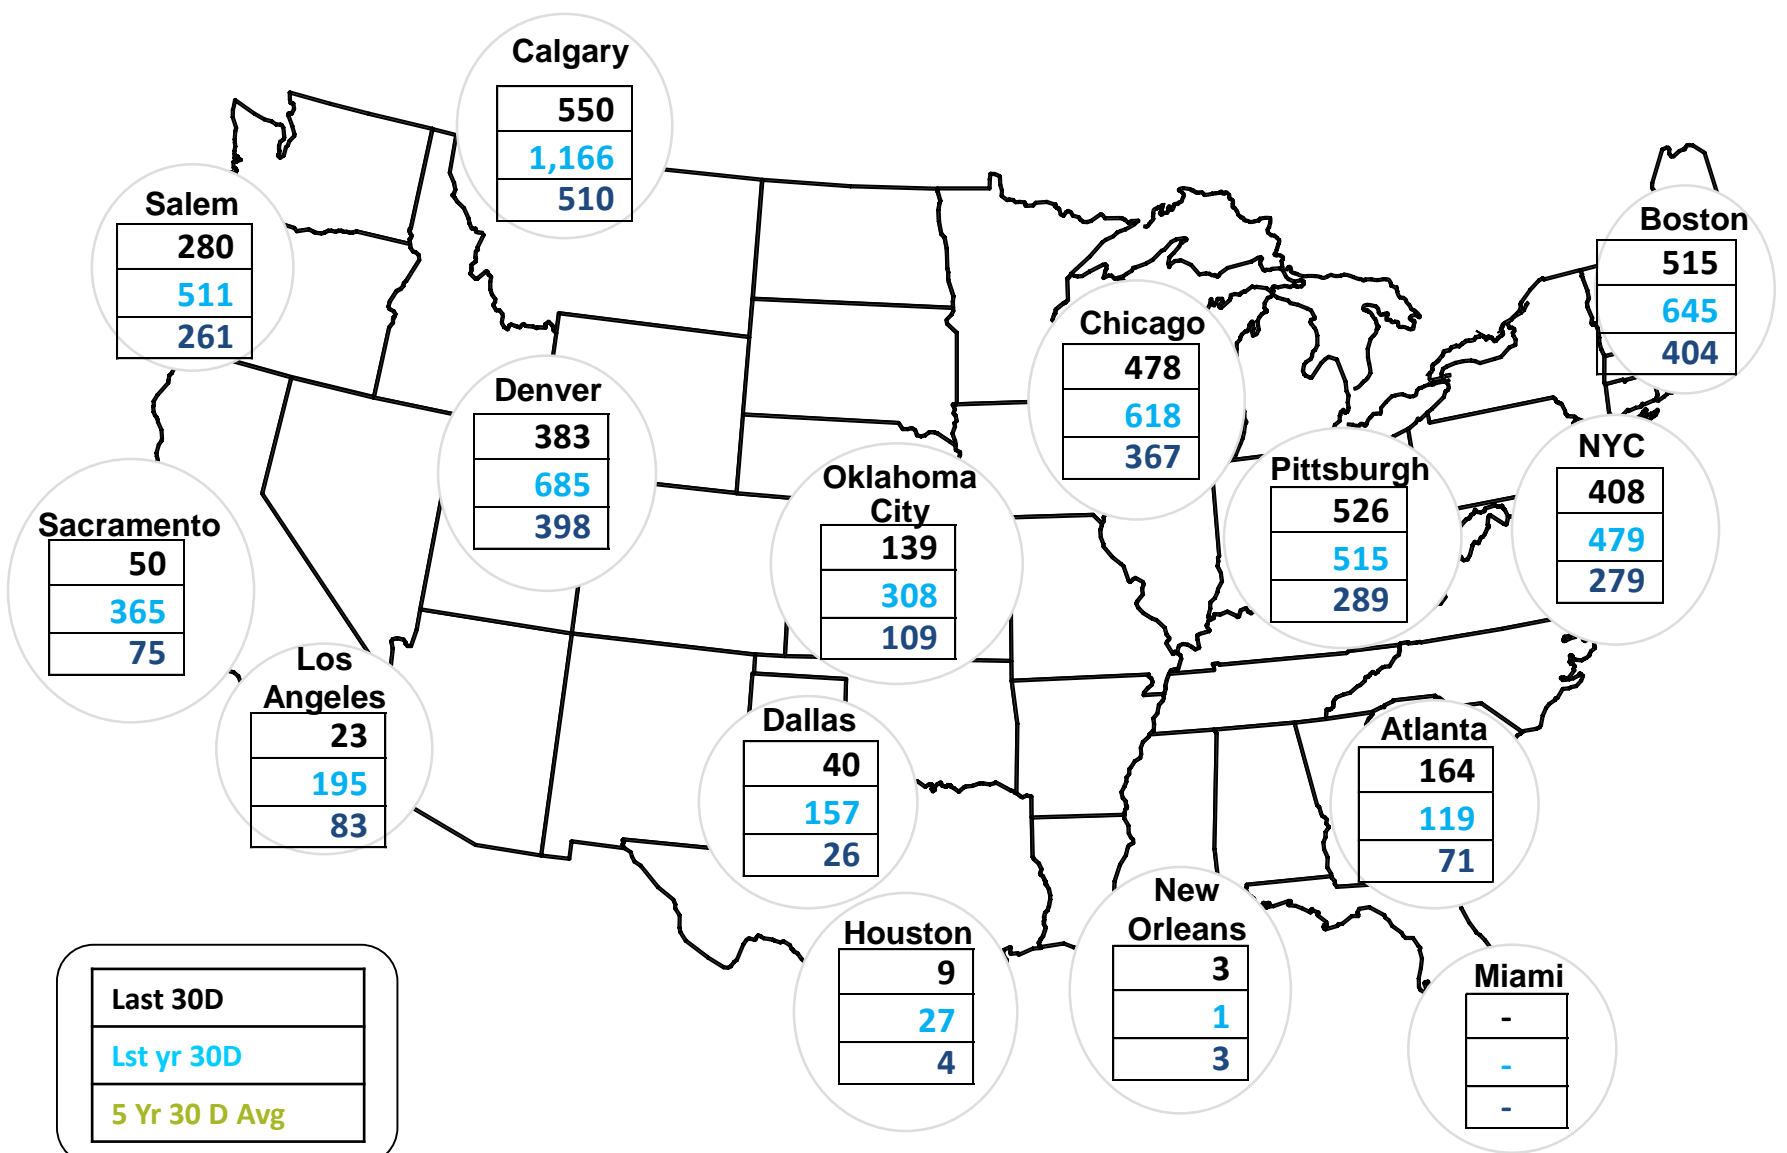

Natural Gas Trading: HDD Weather Map **Cumulative HDDs by City** 30 Day Intervals

Federal Energy Regulatory Commission **Market Assessments**

Source: Bloomberg Weather Data

Updated May-2020

30 Day Intervals