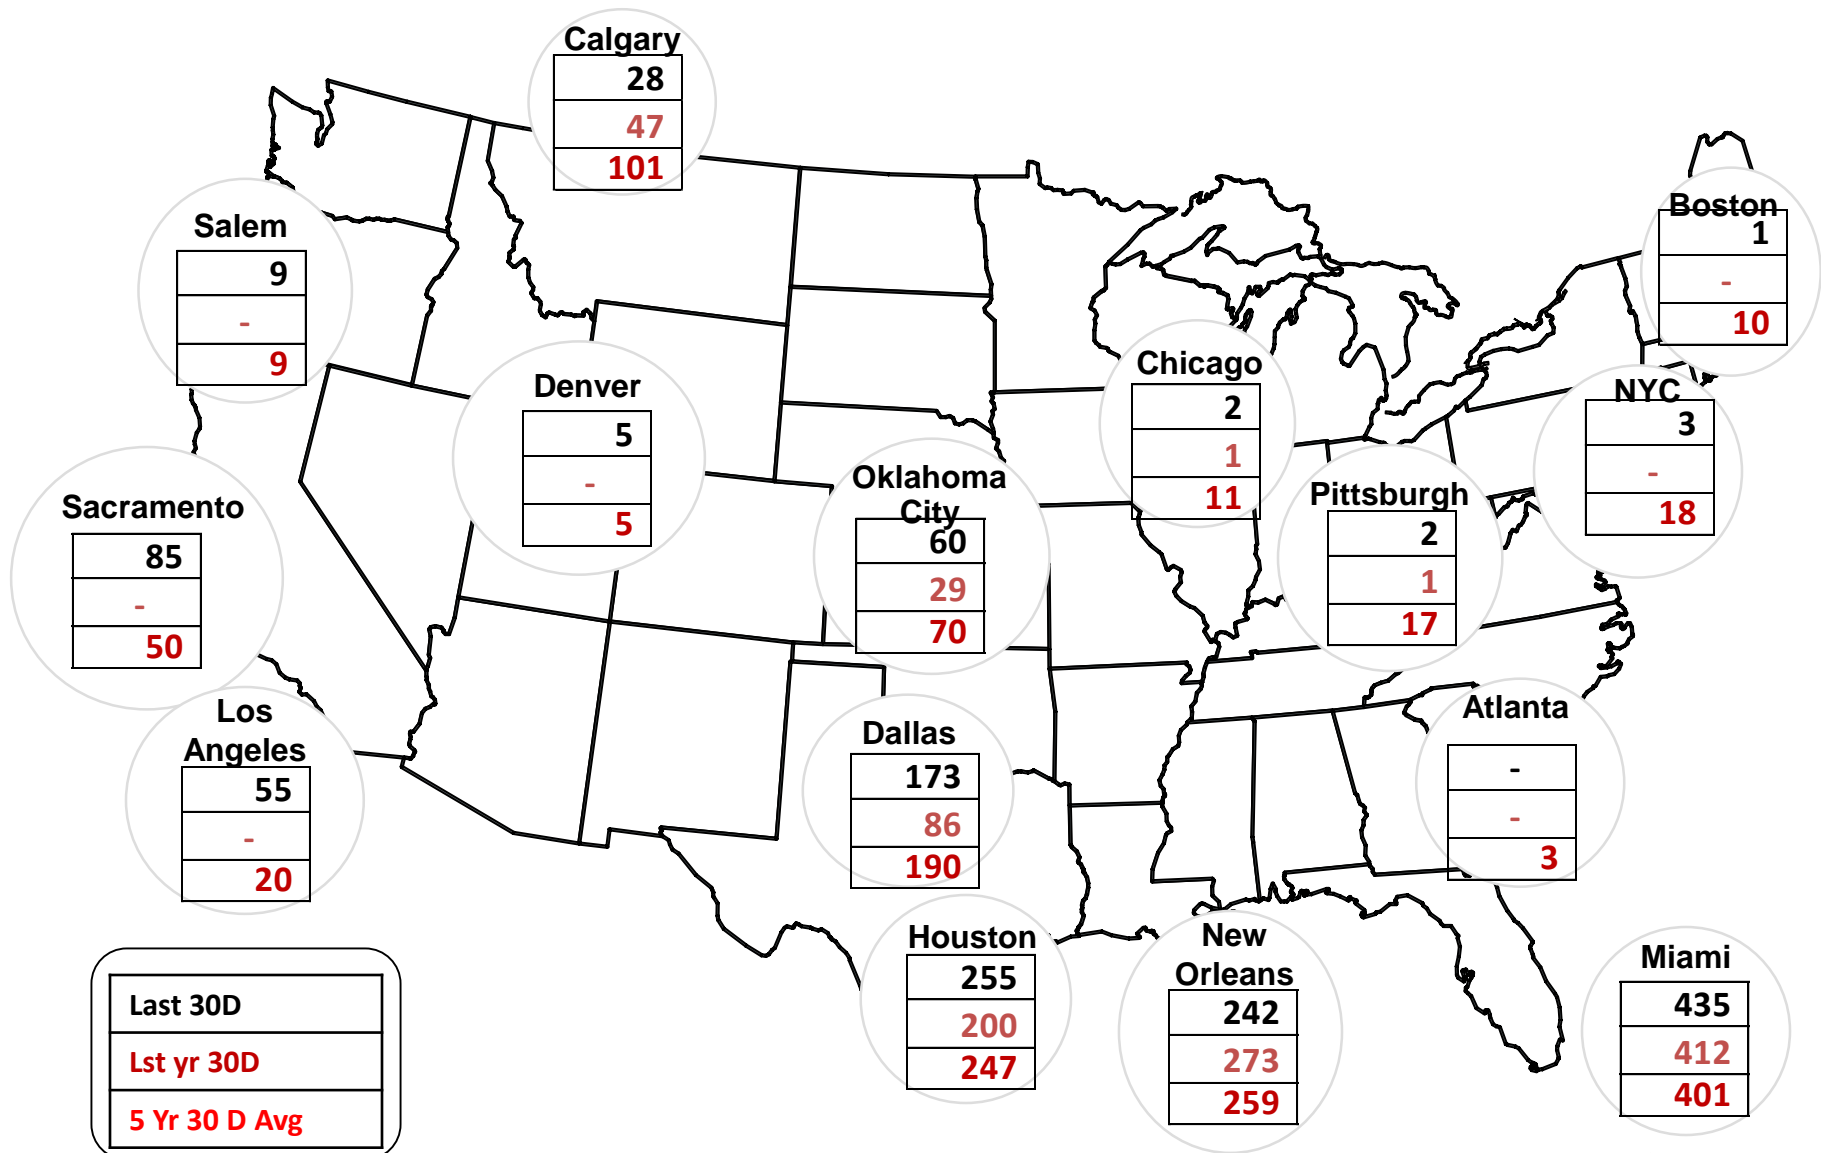

30 Day Intervals

Federal Energy Regulatory Commission **Market Assessments**

Source: Bloomberg Weather Data

Updated May-2020