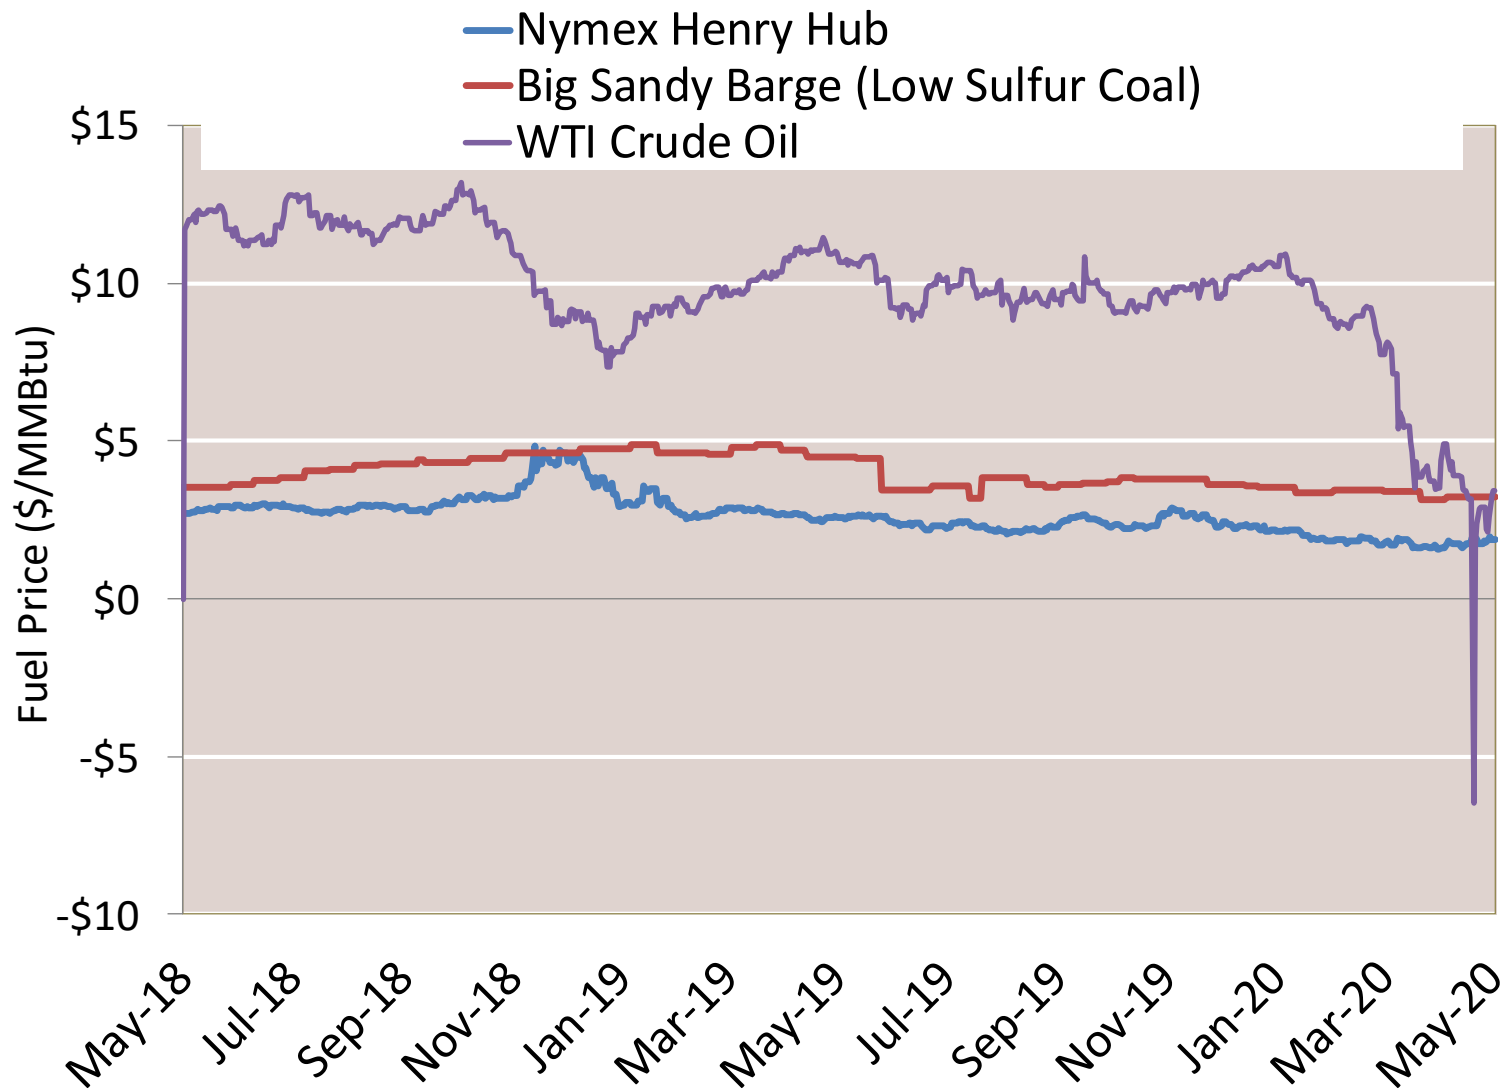

Fuels Price Graphic

Federal Energy Regulatory Commission **Market Assessments**