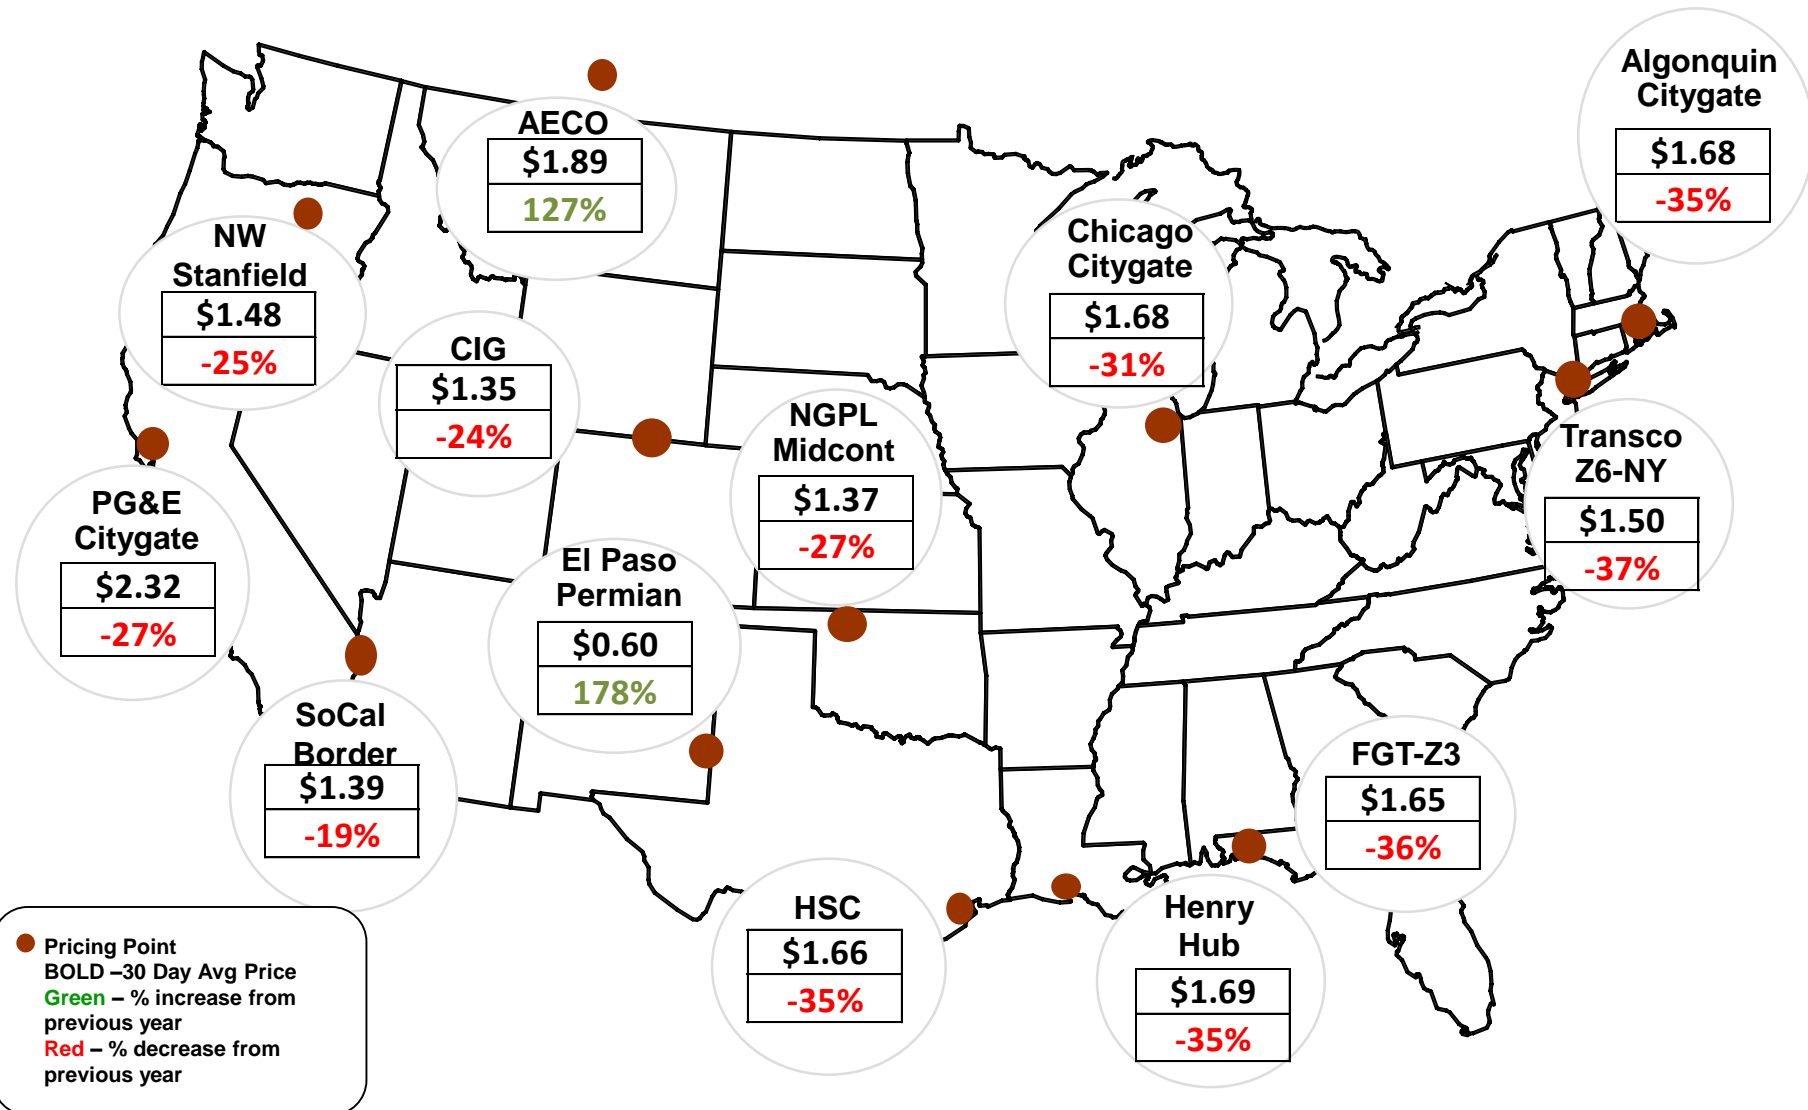

Federal Energy Regulatory Commission **Market Assessments**

Source: Bloomberg Weather Data

Updated May-2020

Natural Gas Trading: Price Map **Day Ahead Natural Gas Prices** 30 Day Average (\$/MMBtu)

Federal Energy Regulatory Commission **Market Assessments**